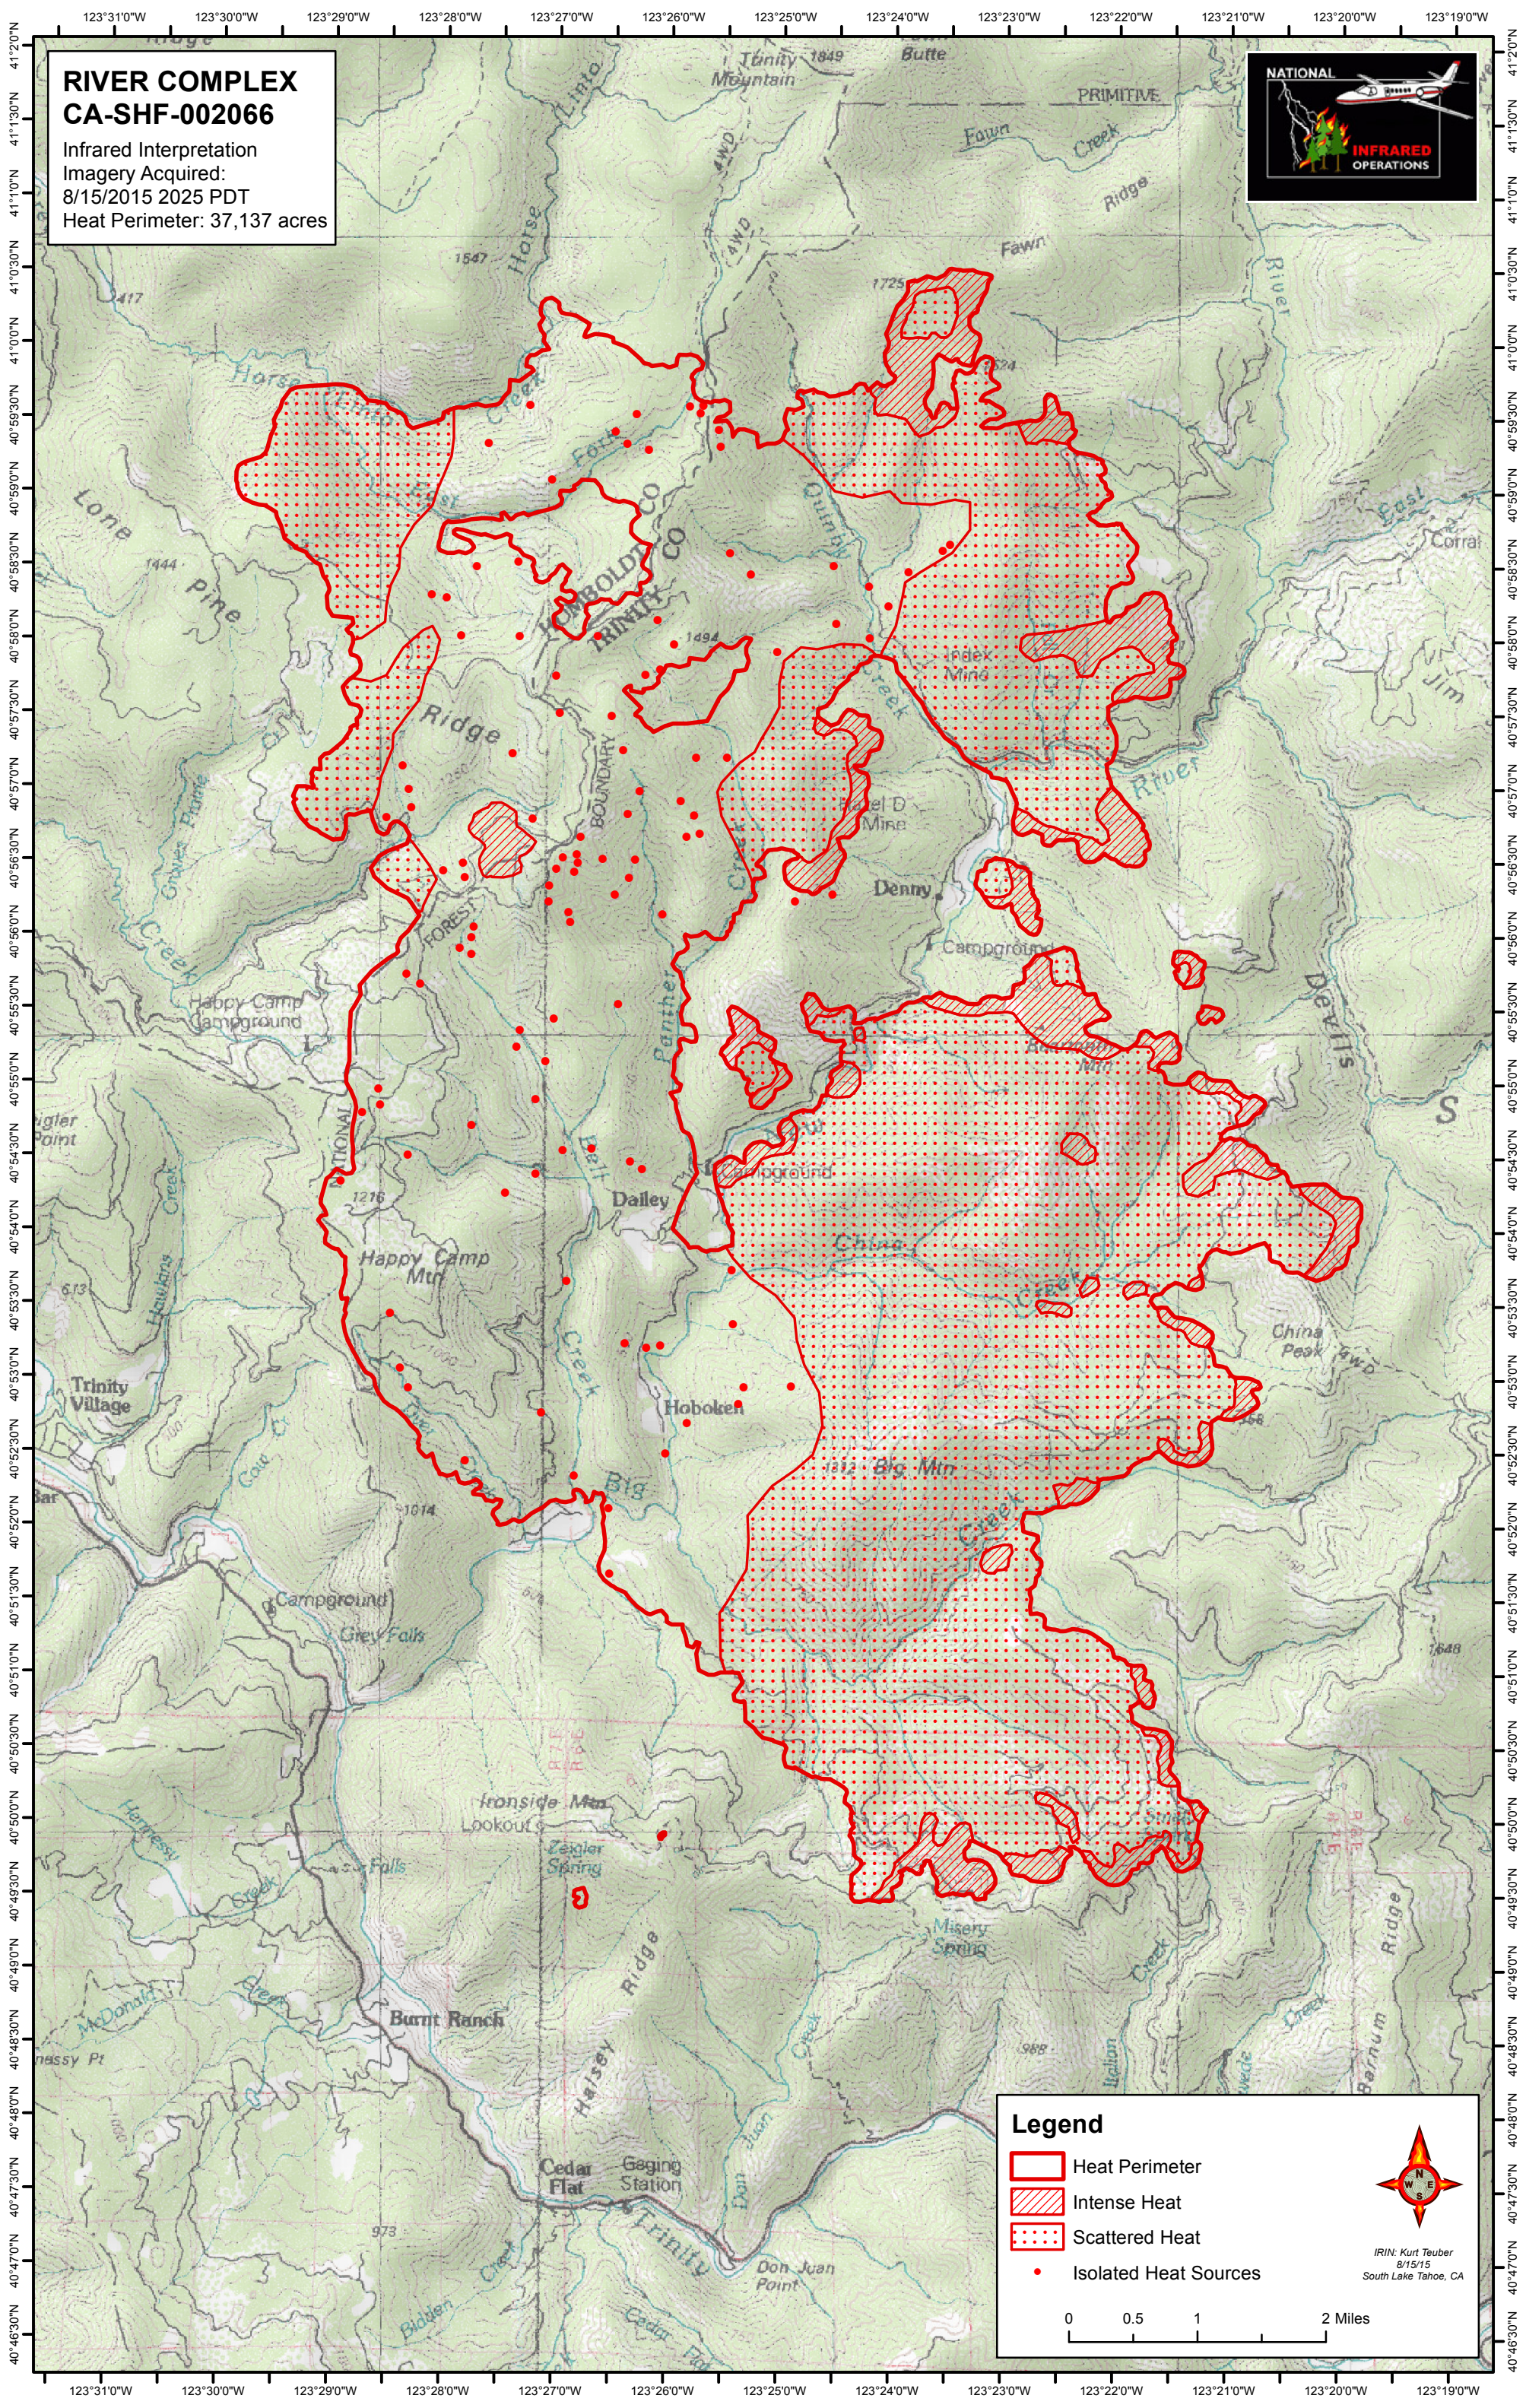

**RIVER COMPLEX
CA-SHF-002066**
Infrared Interpretation
Imagery Acquired:
8/15/2015 2025 PDT
Heat Perimeter: 37,137 acres

Legend

- Heat Perimeter
- Intense Heat
- Scattered Heat
- Isolated Heat Sources

0 0.5 1 2 Miles

IRIN: Kurt Teuber
8/15/15
South Lake Tahoe, CA