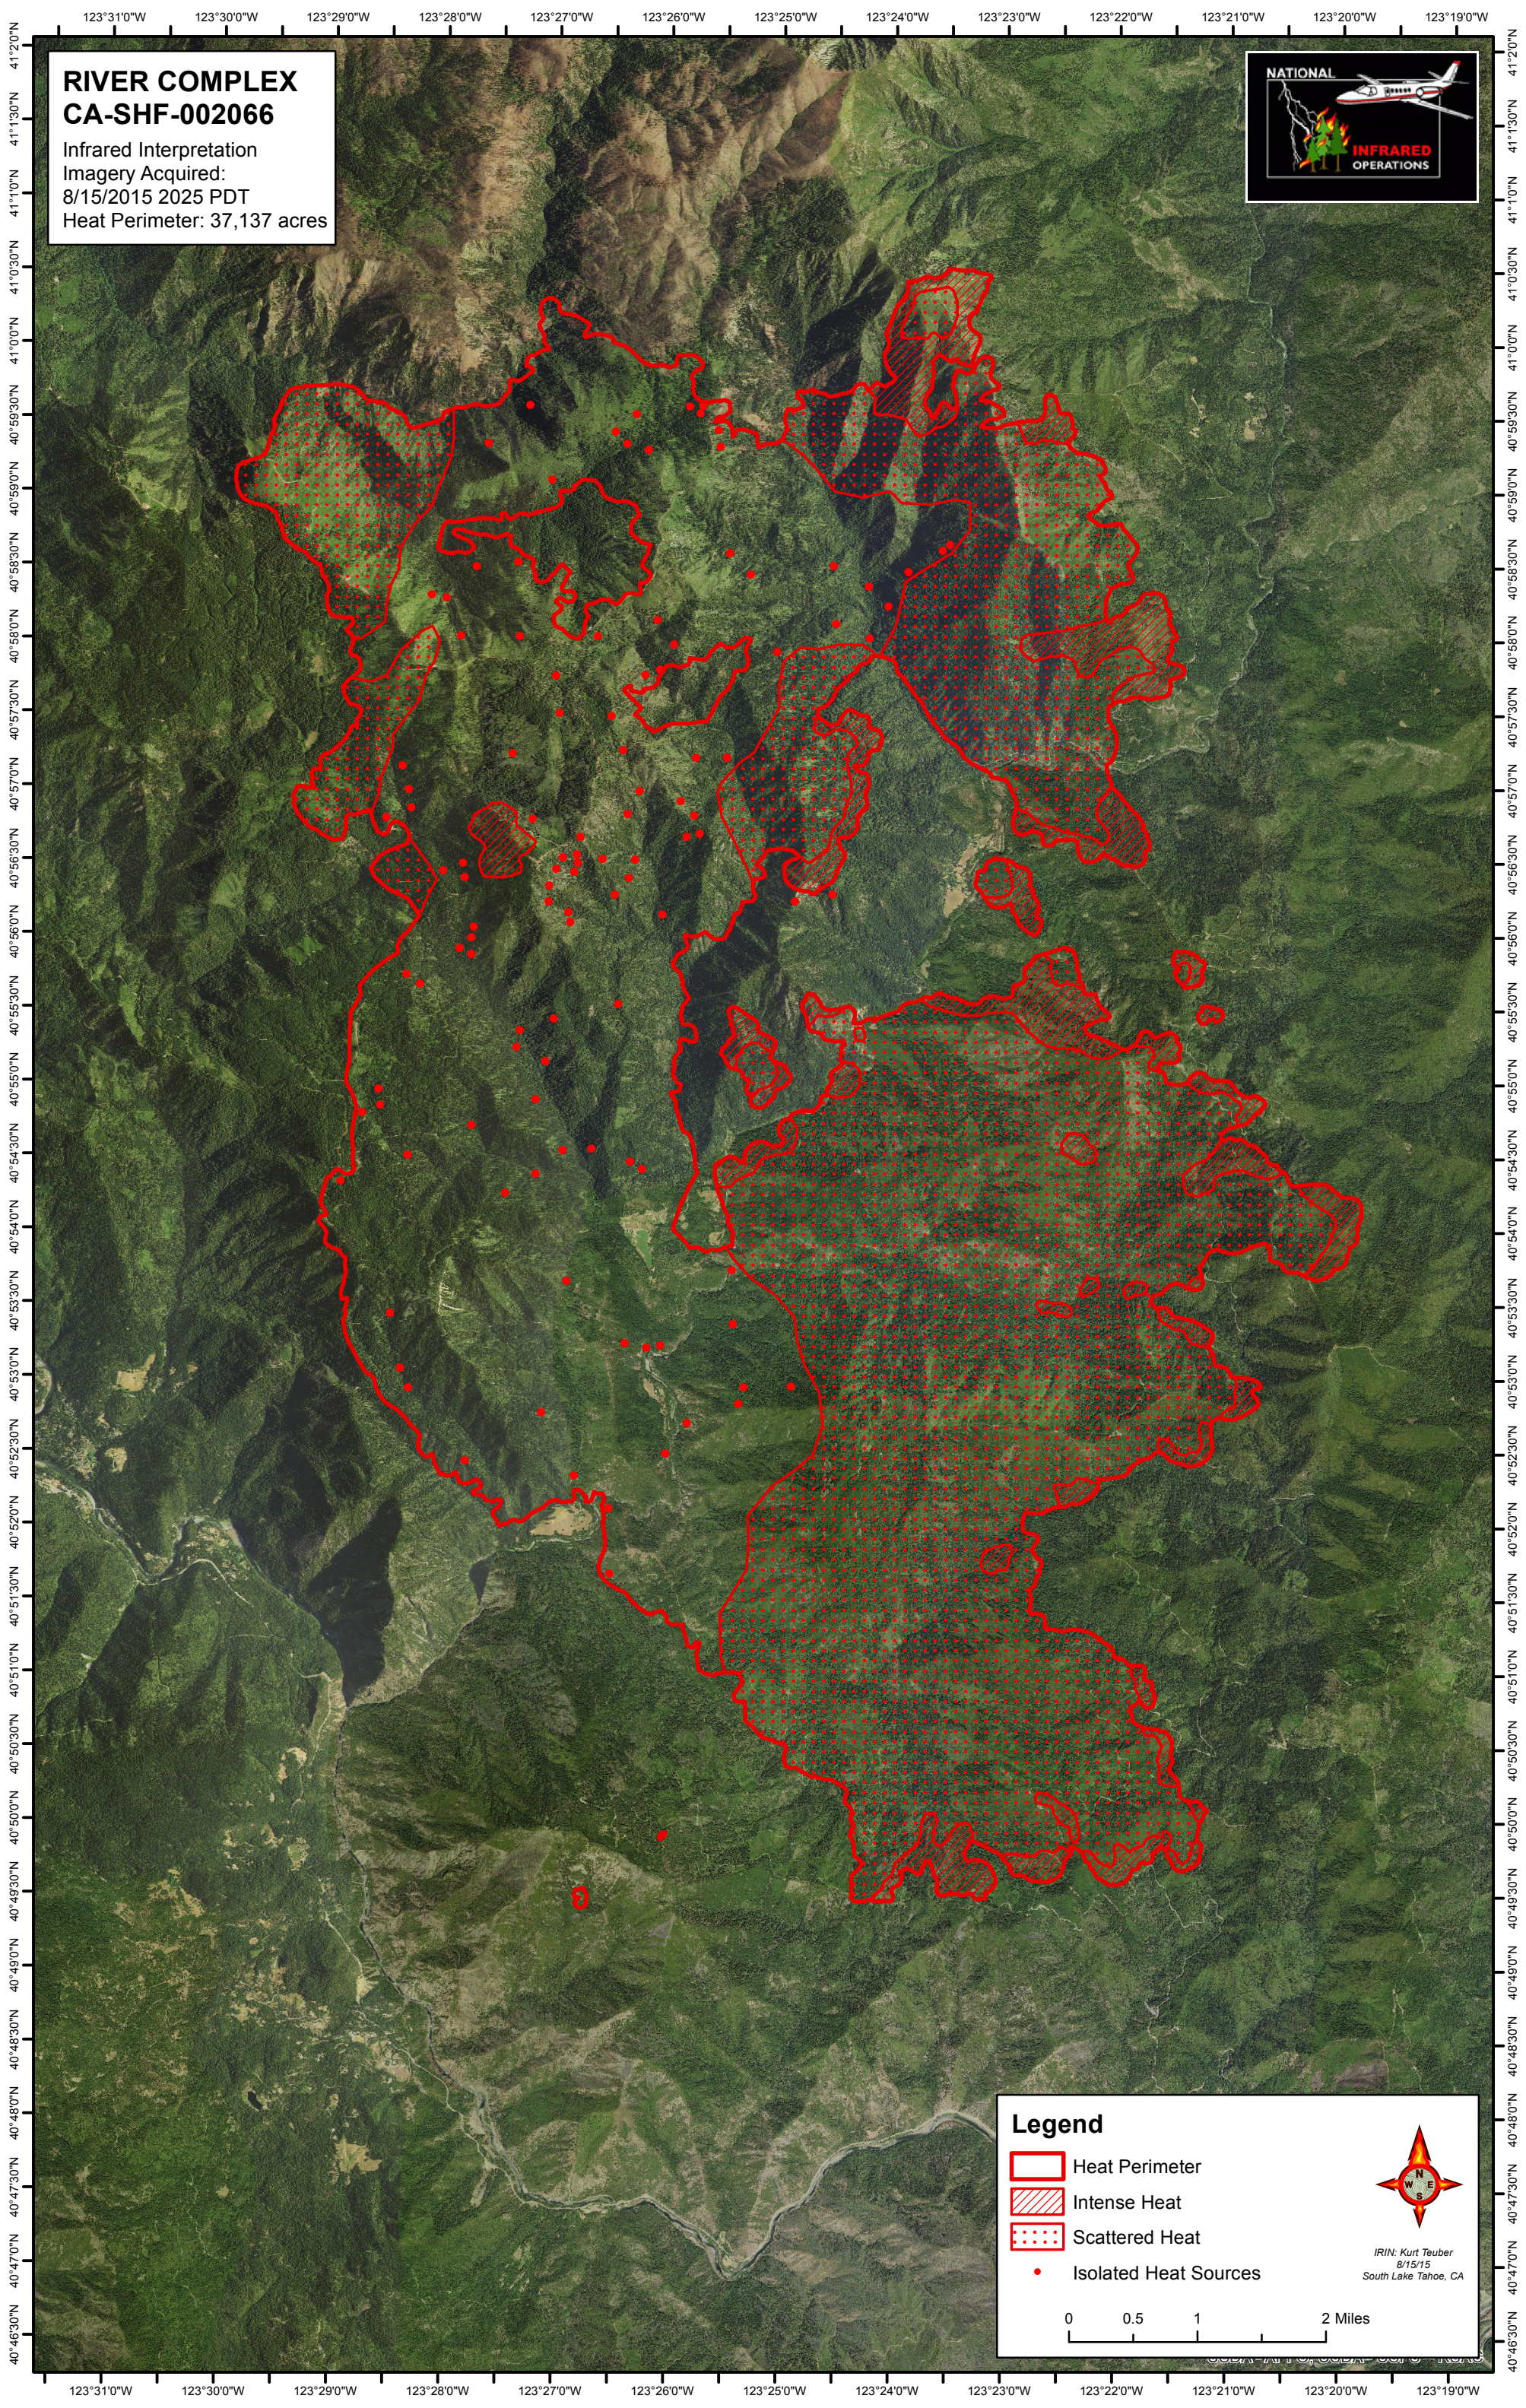

**RIVER COMPLEX
CA-SHF-002066**
Infrared Interpretation
Imagery Acquired:
8/15/2015 2025 PDT
Heat Perimeter: 37,137 acres

Legend

- Heat Perimeter
- Intense Heat
- Scattered Heat
- Isolated Heat Sources

IRIN: Kurt Teuber
8/15/15
South Lake Tahoe, CA

0 0.5 1 2 Miles