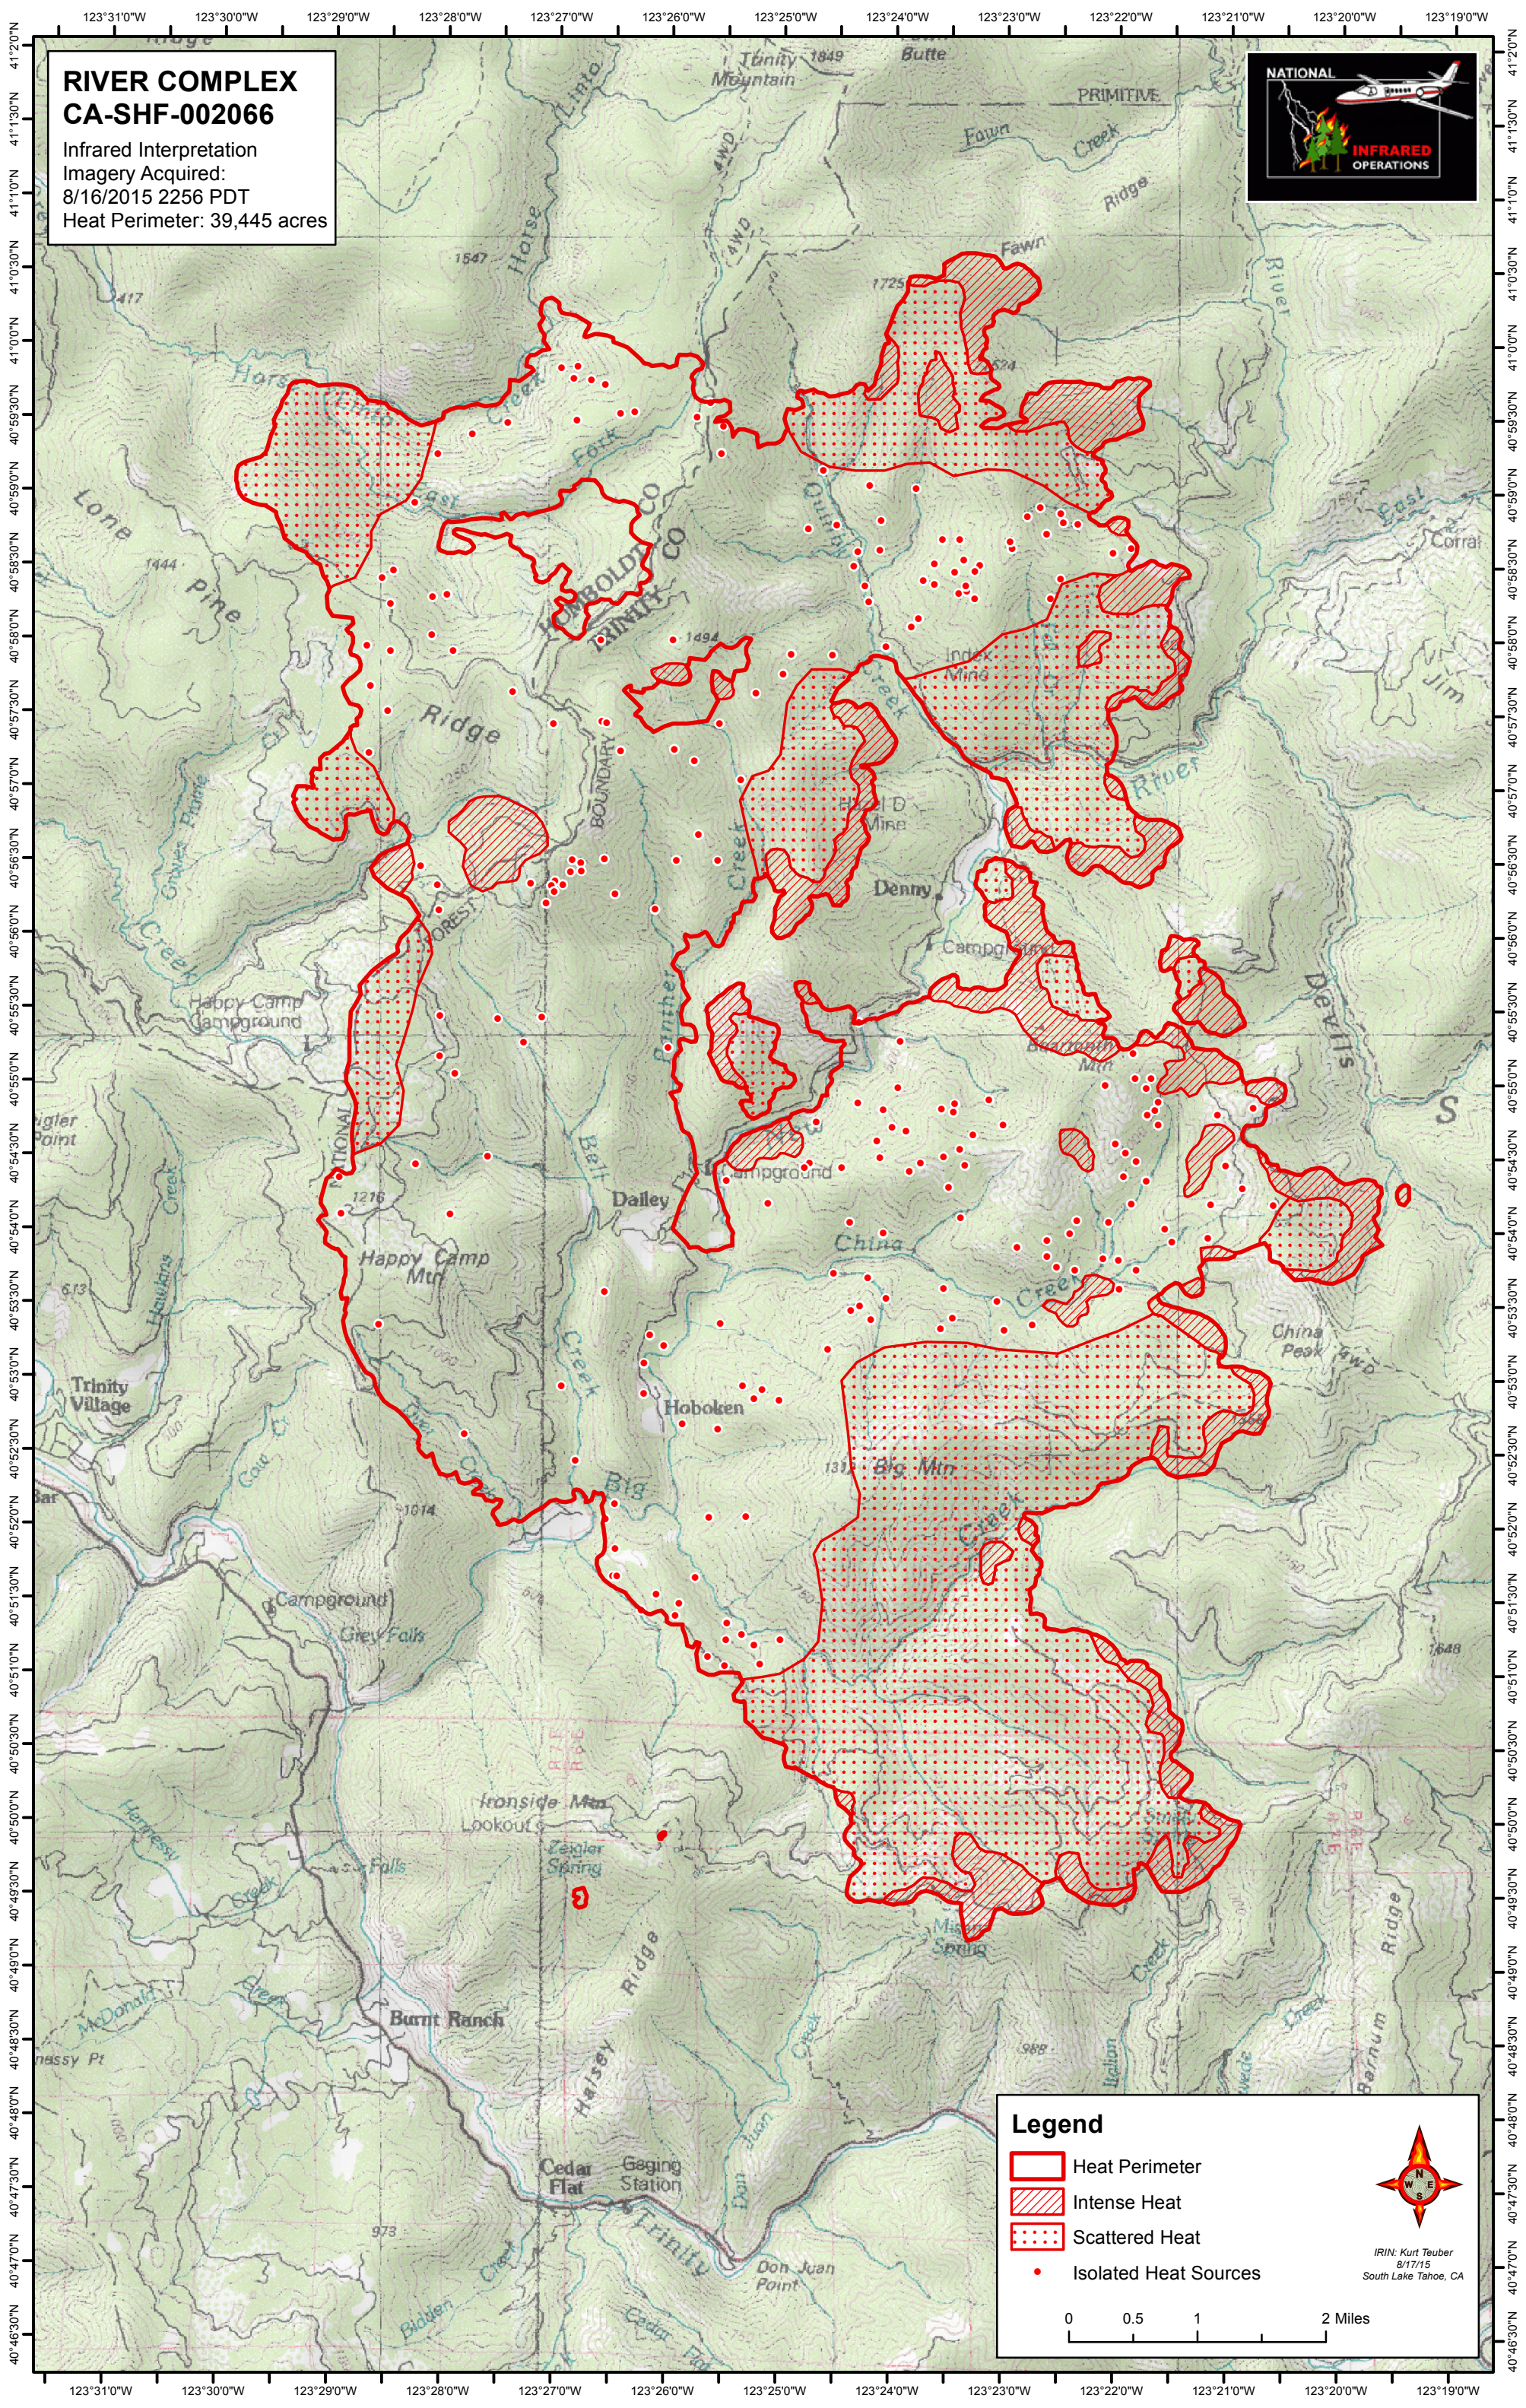

**RIVER COMPLEX
CA-SHF-002066**
Infrared Interpretation
Imagery Acquired:
8/16/2015 2256 PDT
Heat Perimeter: 39,445 acres

Legend

- Heat Perimeter
- Intense Heat
- Scattered Heat
- Isolated Heat Sources

0 0.5 1 2 Miles

IRIN: Kurt Teuber
8/17/15
South Lake Tahoe, CA