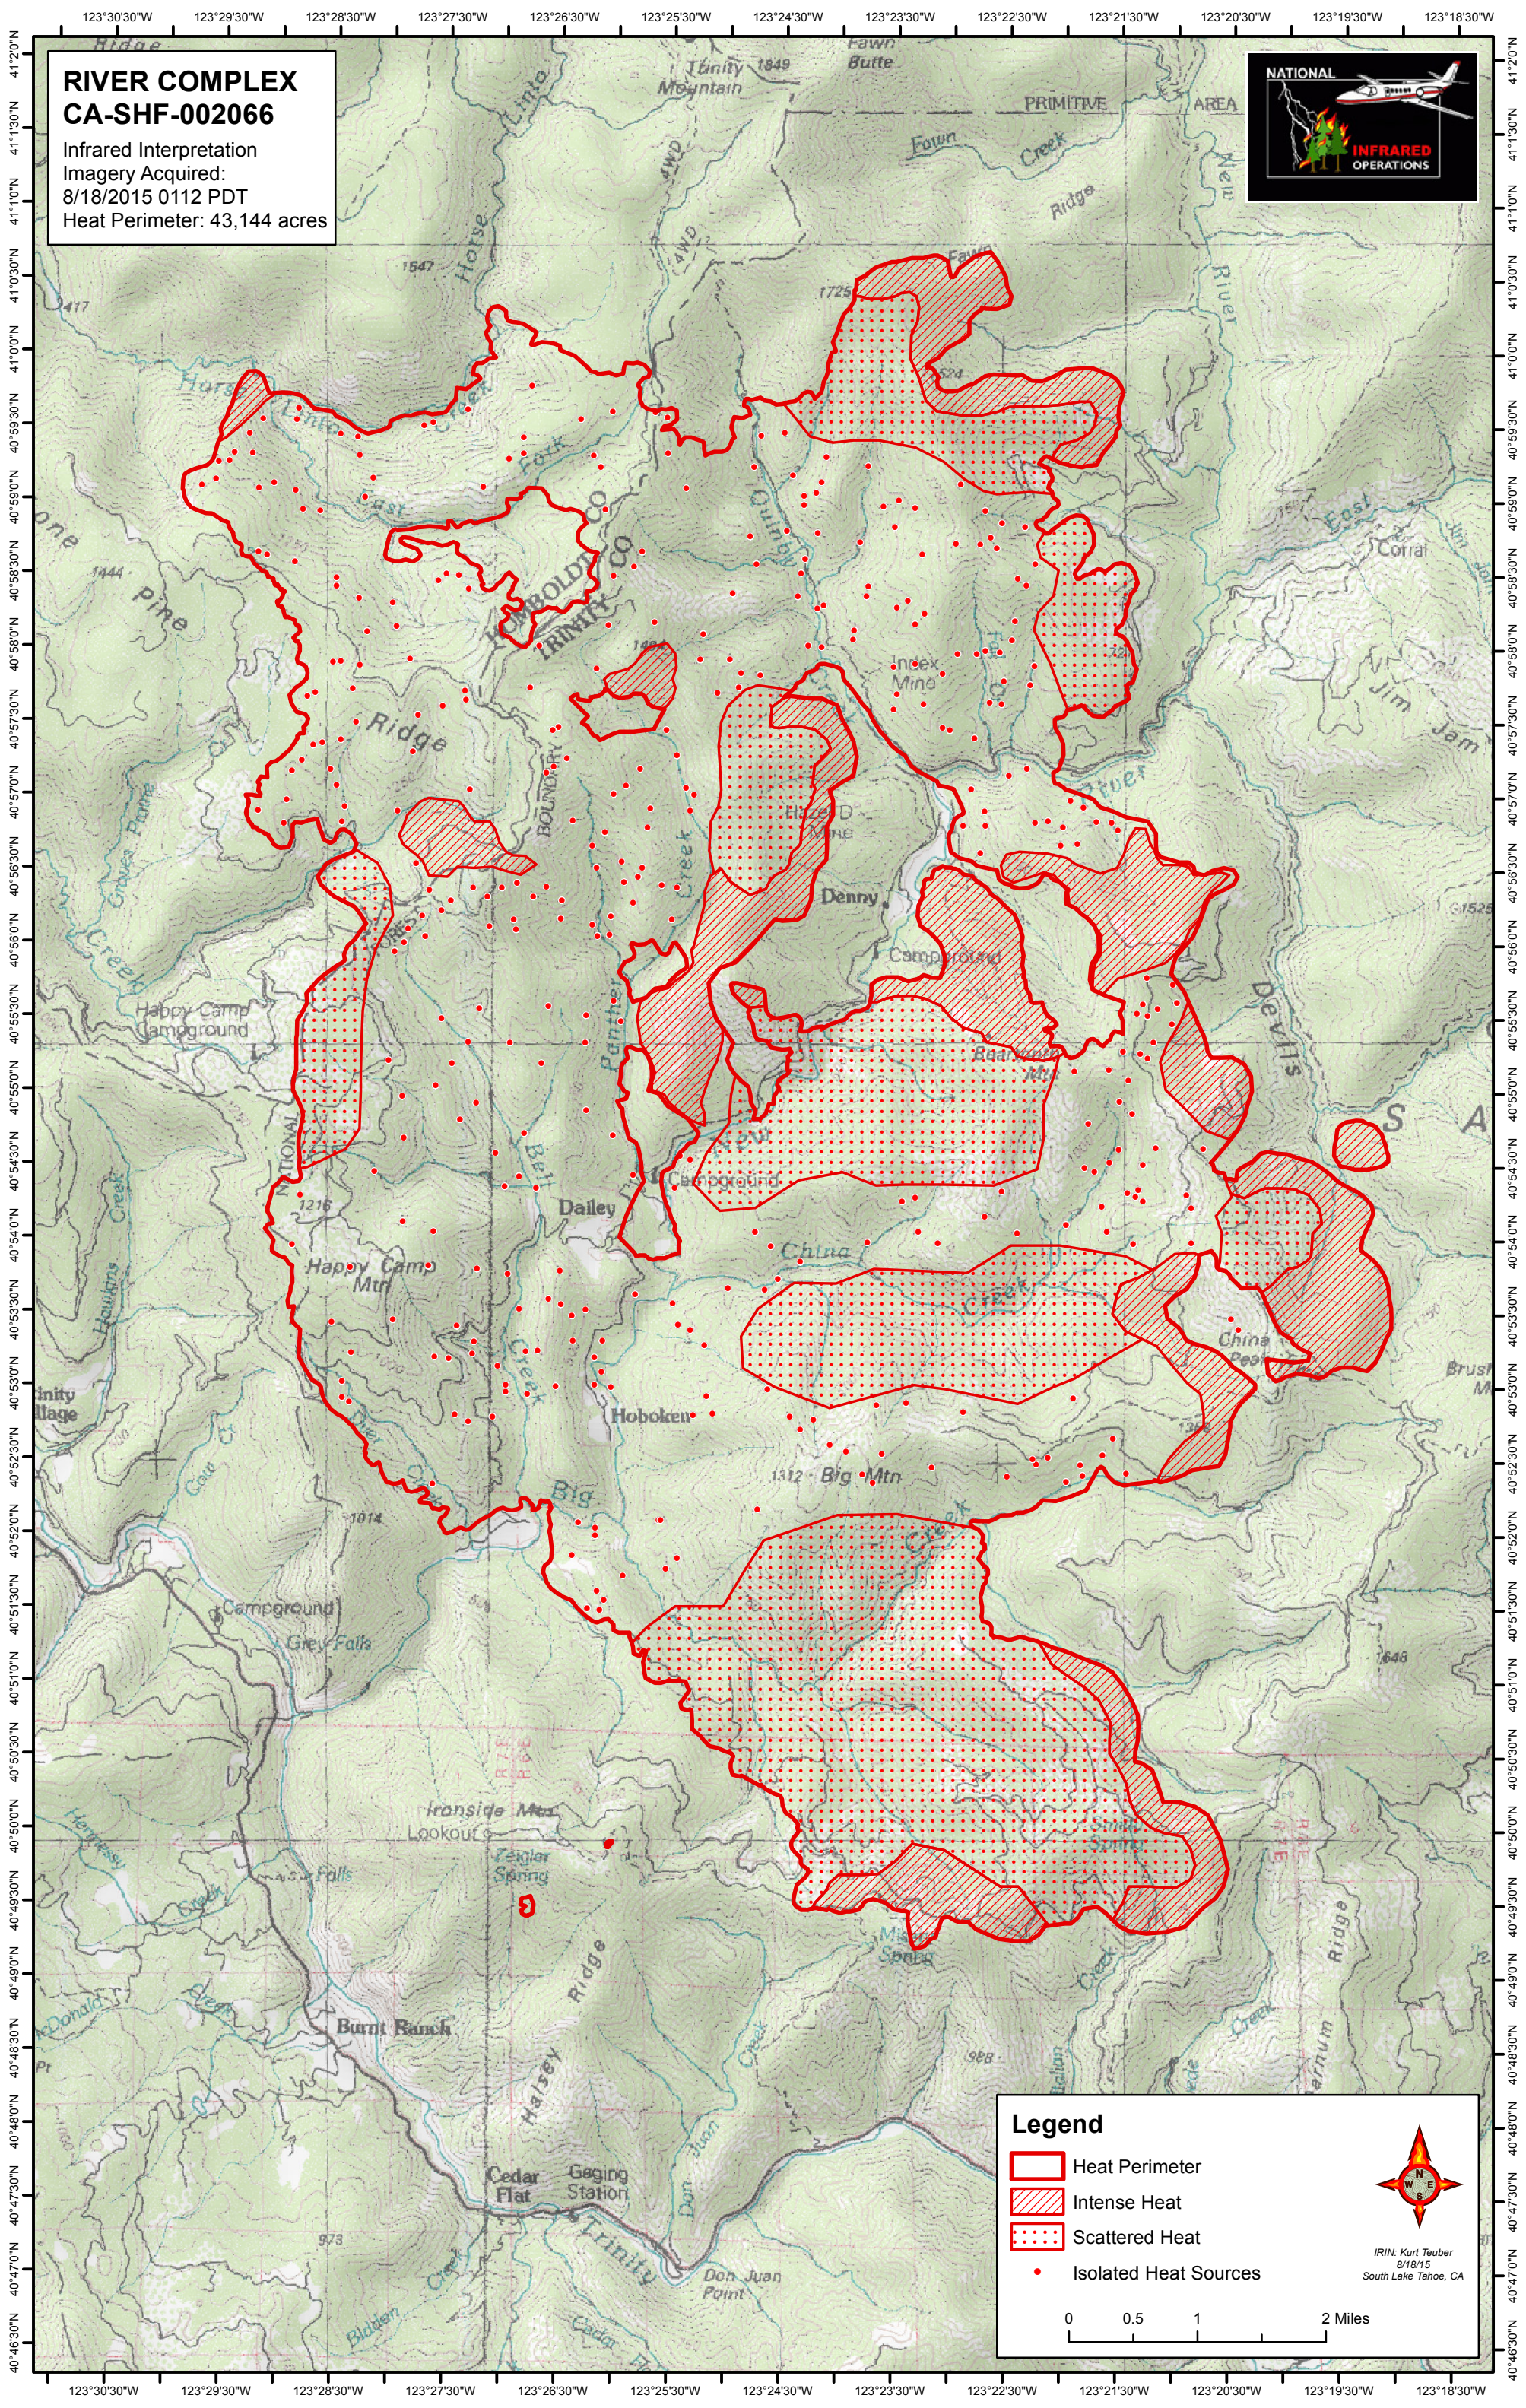

**RIVER COMPLEX
CA-SHF-002066**

Infrared Interpretation
Imagery Acquired:
8/18/2015 0112 PDT
Heat Perimeter: 43,144 acres

Legend

- Heat Perimeter
- Intense Heat
- Scattered Heat
- Isolated Heat Sources

0 0.5 1 2 Miles

IRIN: Kurt Teuber
8/18/15
South Lake Tahoe, CA