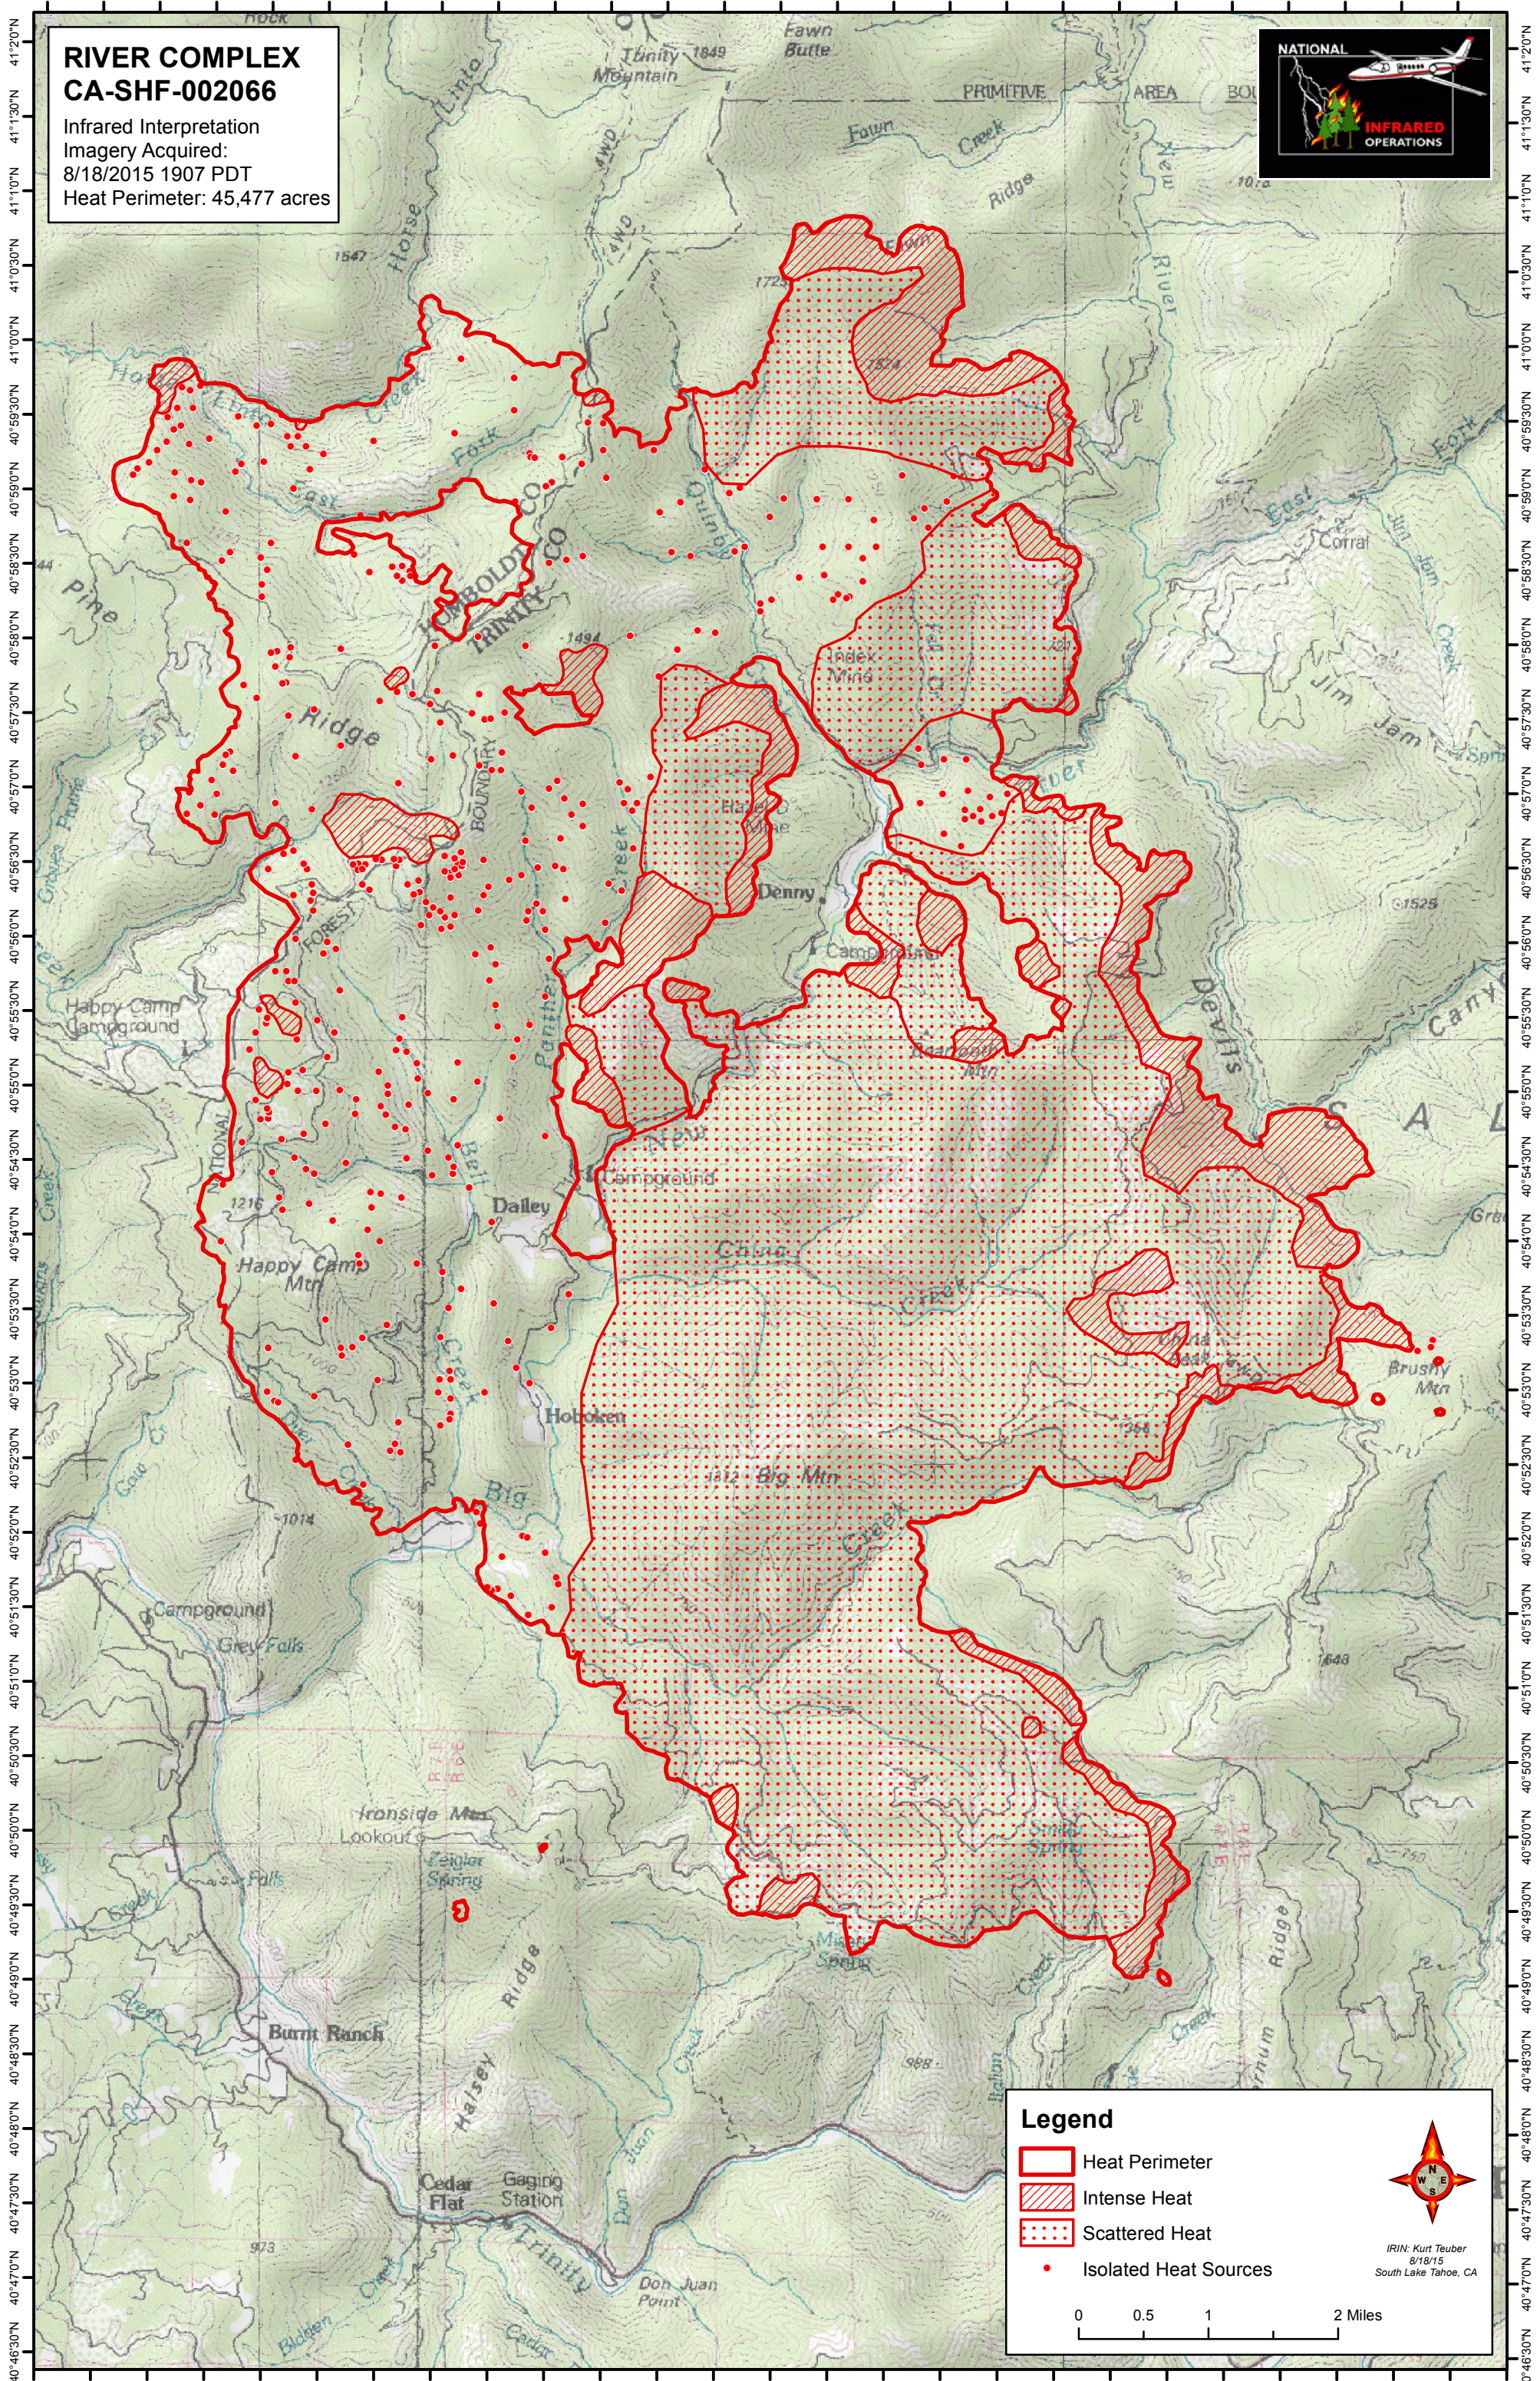

123°30'0"W 123°29'0"W 123°28'0"W 123°27'0"W 123°26'0"W 123°25'0"W 123°24'0"W 123°23'0"W 123°22'0"W 123°21'0"W 123°20'0"W 123°19'0"W 123°18'0"W

**RIVER COMPLEX
CA-SHF-002066**
Infrared Interpretation
Imagery Acquired:
8/18/2015 1907 PDT
Heat Perimeter: 45,477 acres

Legend

- Heat Perimeter
- Intense Heat
- Scattered Heat
- Isolated Heat Sources

0 0.5 1 2 Miles

IRIN: Kurt Teuber
8/18/15
South Lake Tahoe, CA

123°30'0"W 123°29'0"W 123°28'0"W 123°27'0"W 123°26'0"W 123°25'0"W 123°24'0"W 123°23'0"W 123°22'0"W 123°21'0"W 123°20'0"W 123°19'0"W 123°18'0"W