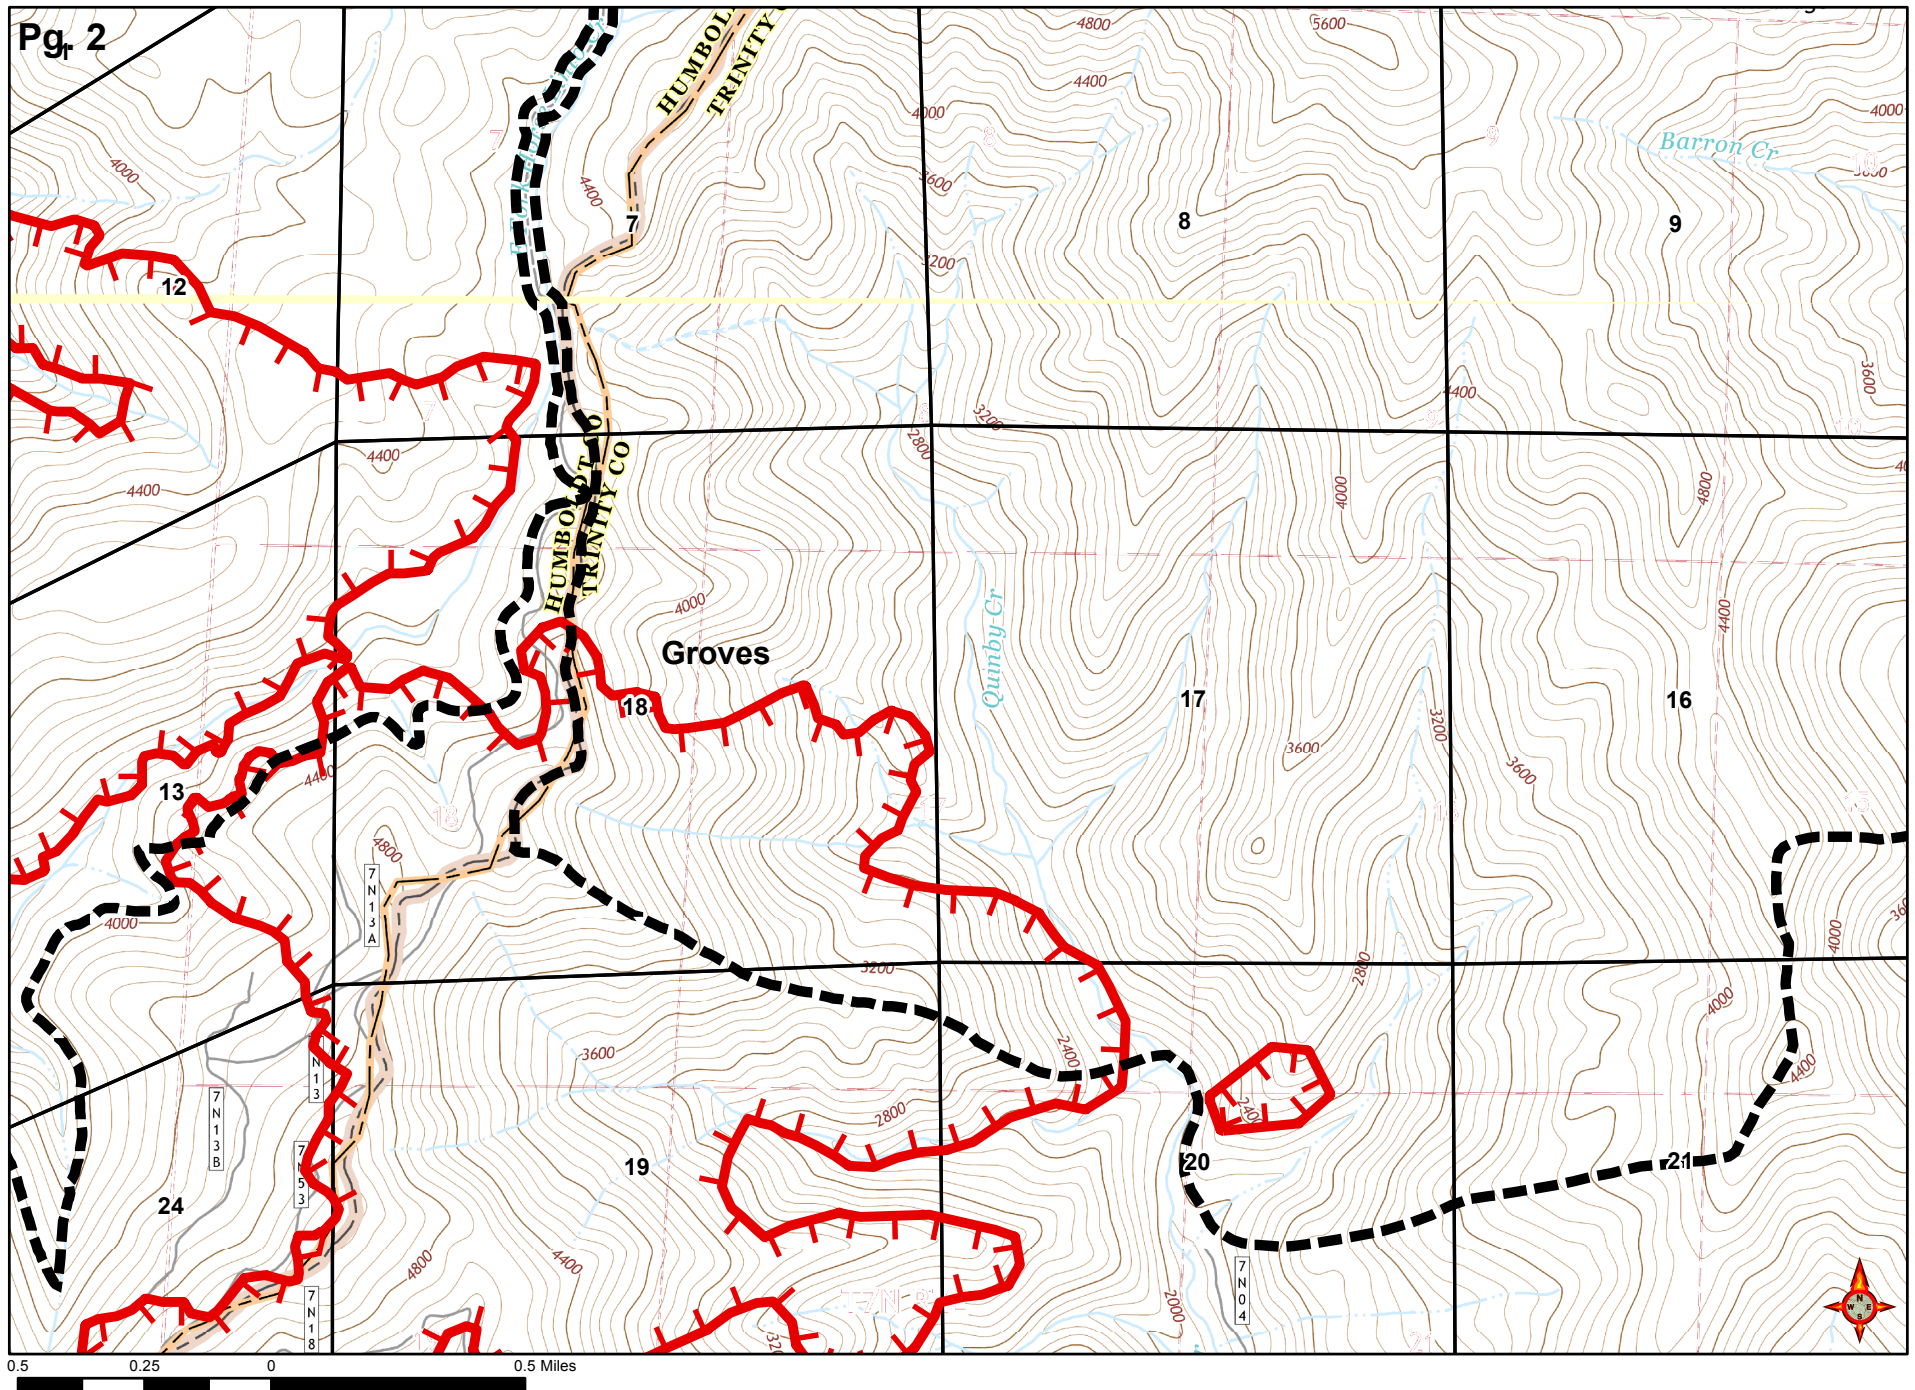

- Drop Point
- ▲ Safety Zone
- ⊙ Water Source
- 🚒 FirePolygon
- ⬜ Wilderness

1.5 0.75 0 1.5 Miles

Pg. 3

CH-2

Groves

SIX RIVERS  
NATIONAL FOREST

Cedar

FOREST RTE 7N26

0.5 0.25 0 0.5 Miles