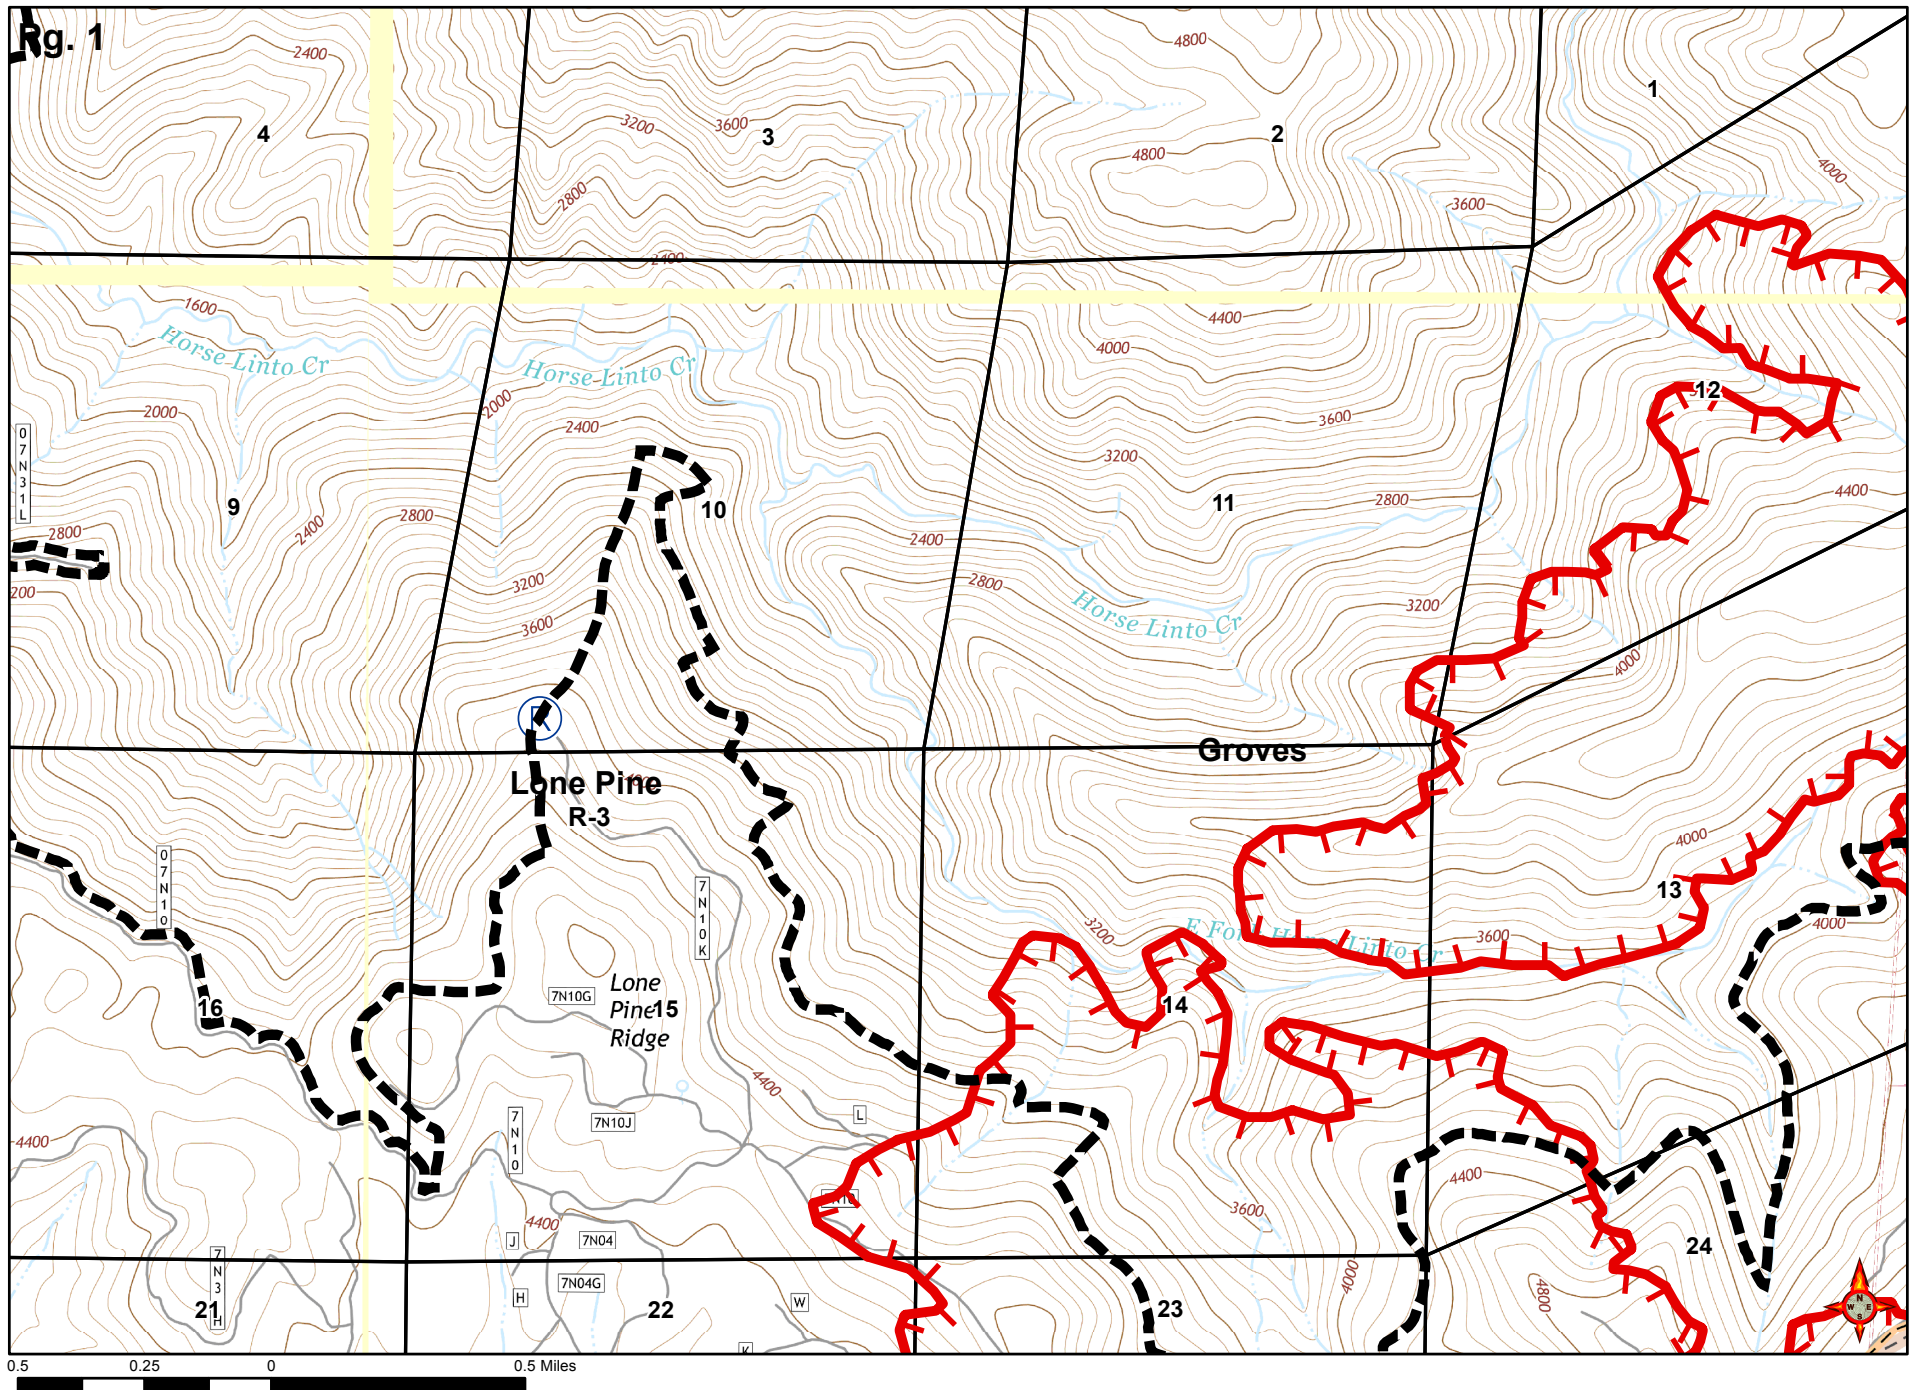

- Drop Point
- ▲ Safety Zone
- ⊙ Water Source
- 🚒 FirePolygon
- ⬜ Wilderness

1.5 0.75 0 1.5 Miles

Pg. 3

CH-2

Groves

SIX RIVERS  
NATIONAL FOREST

Cedar

FOREST RTE 7N26

0.5 0.25 0 0.5 Miles