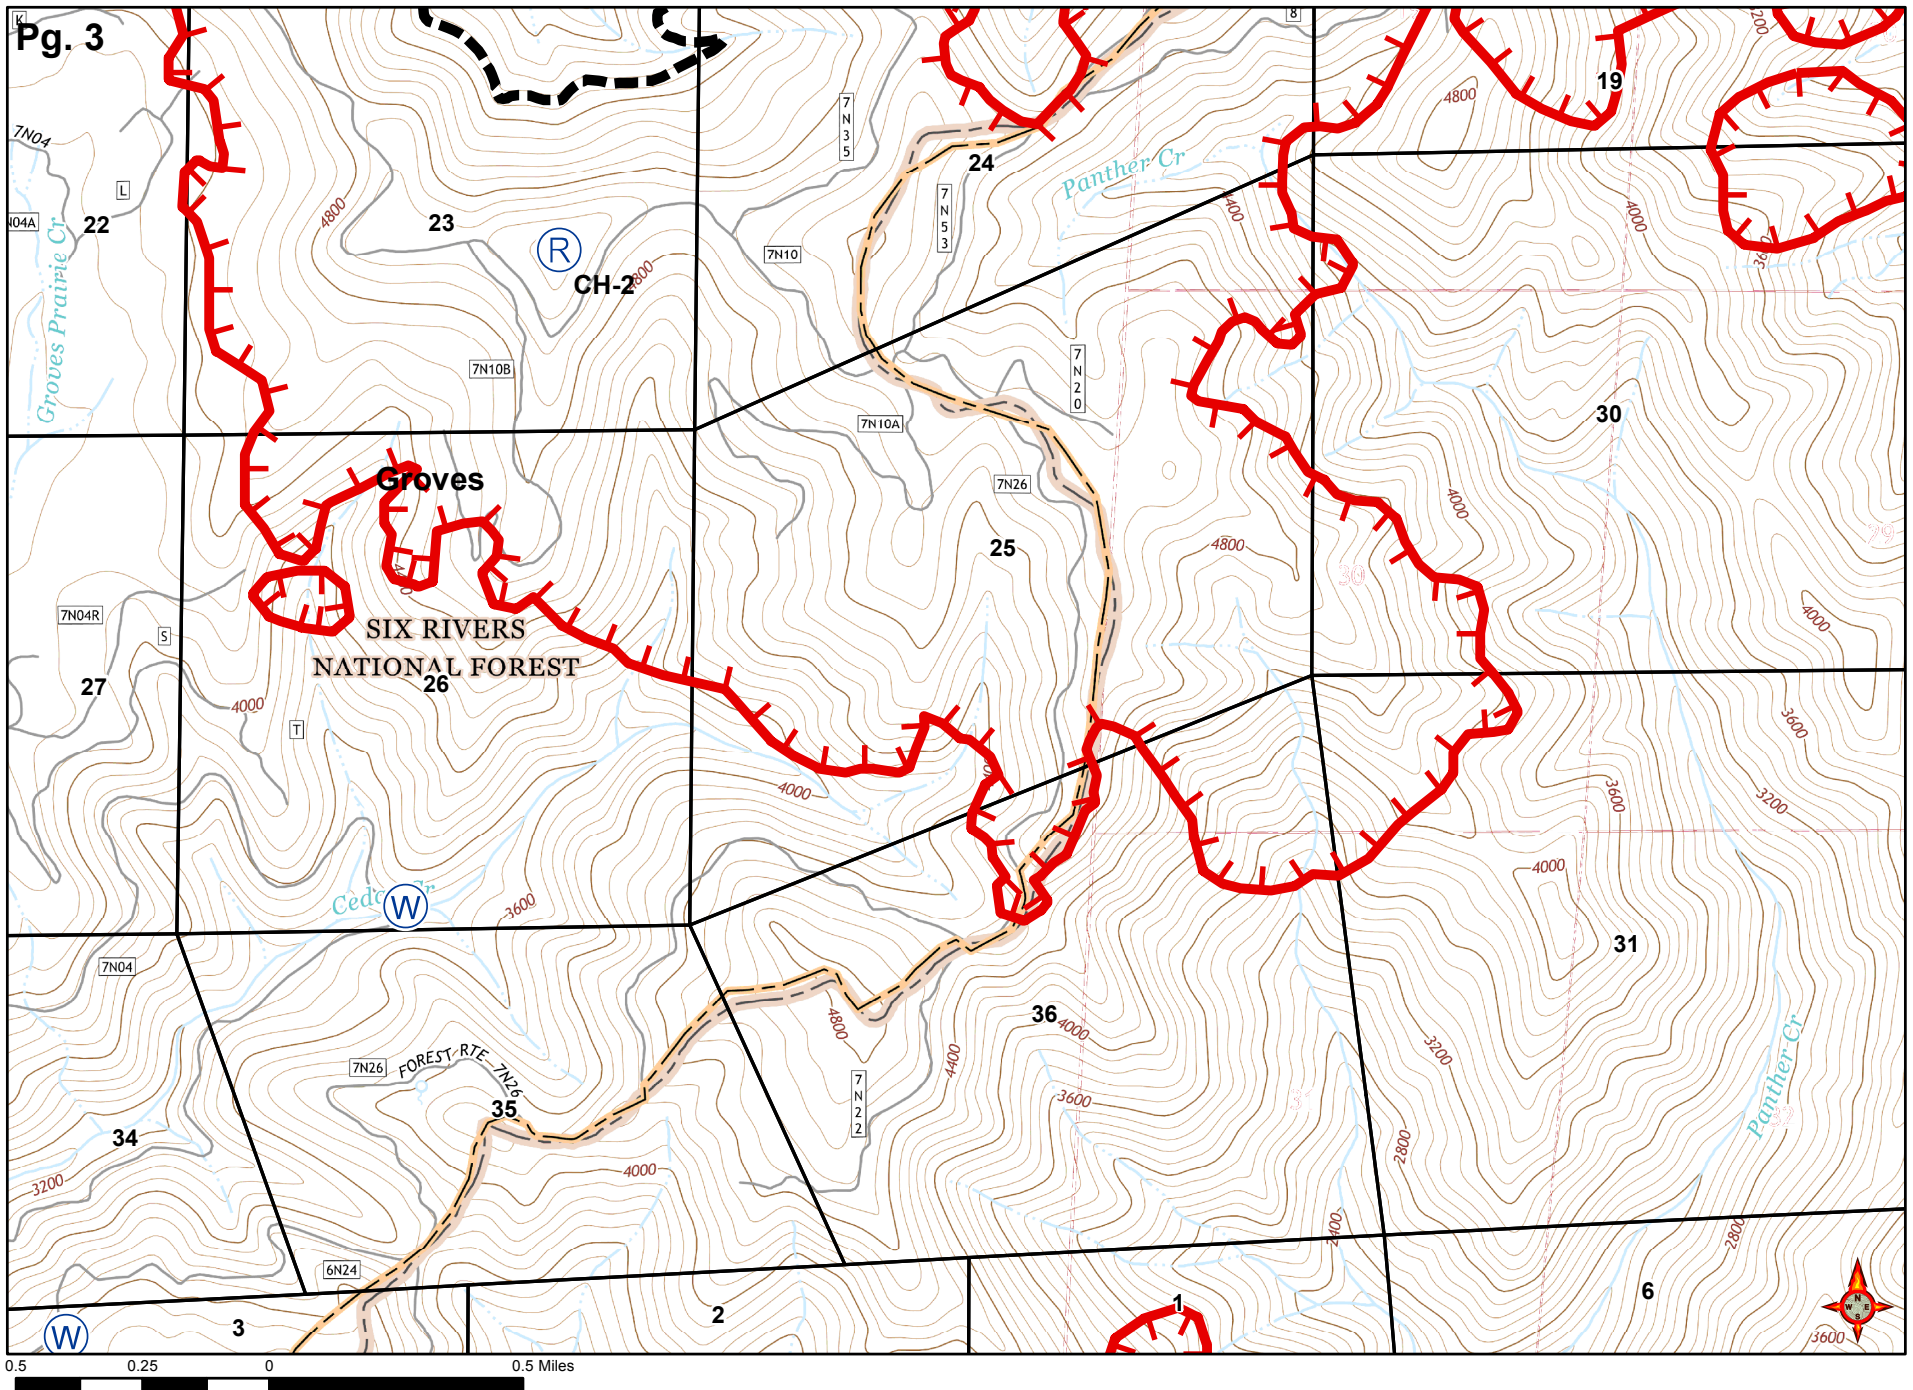

- Drop Point
- ▲ Safety Zone
- ⊙ Water Source
- 🚒 FirePolygon
- ⬜ Wilderness

1.5 0.75 0 1.5 Miles

Pg. 3

CH-2

Groves

SIX RIVERS  
NATIONAL FOREST

Cedar

FOREST RTE 7N26

0.5 0.25 0 0.5 Miles