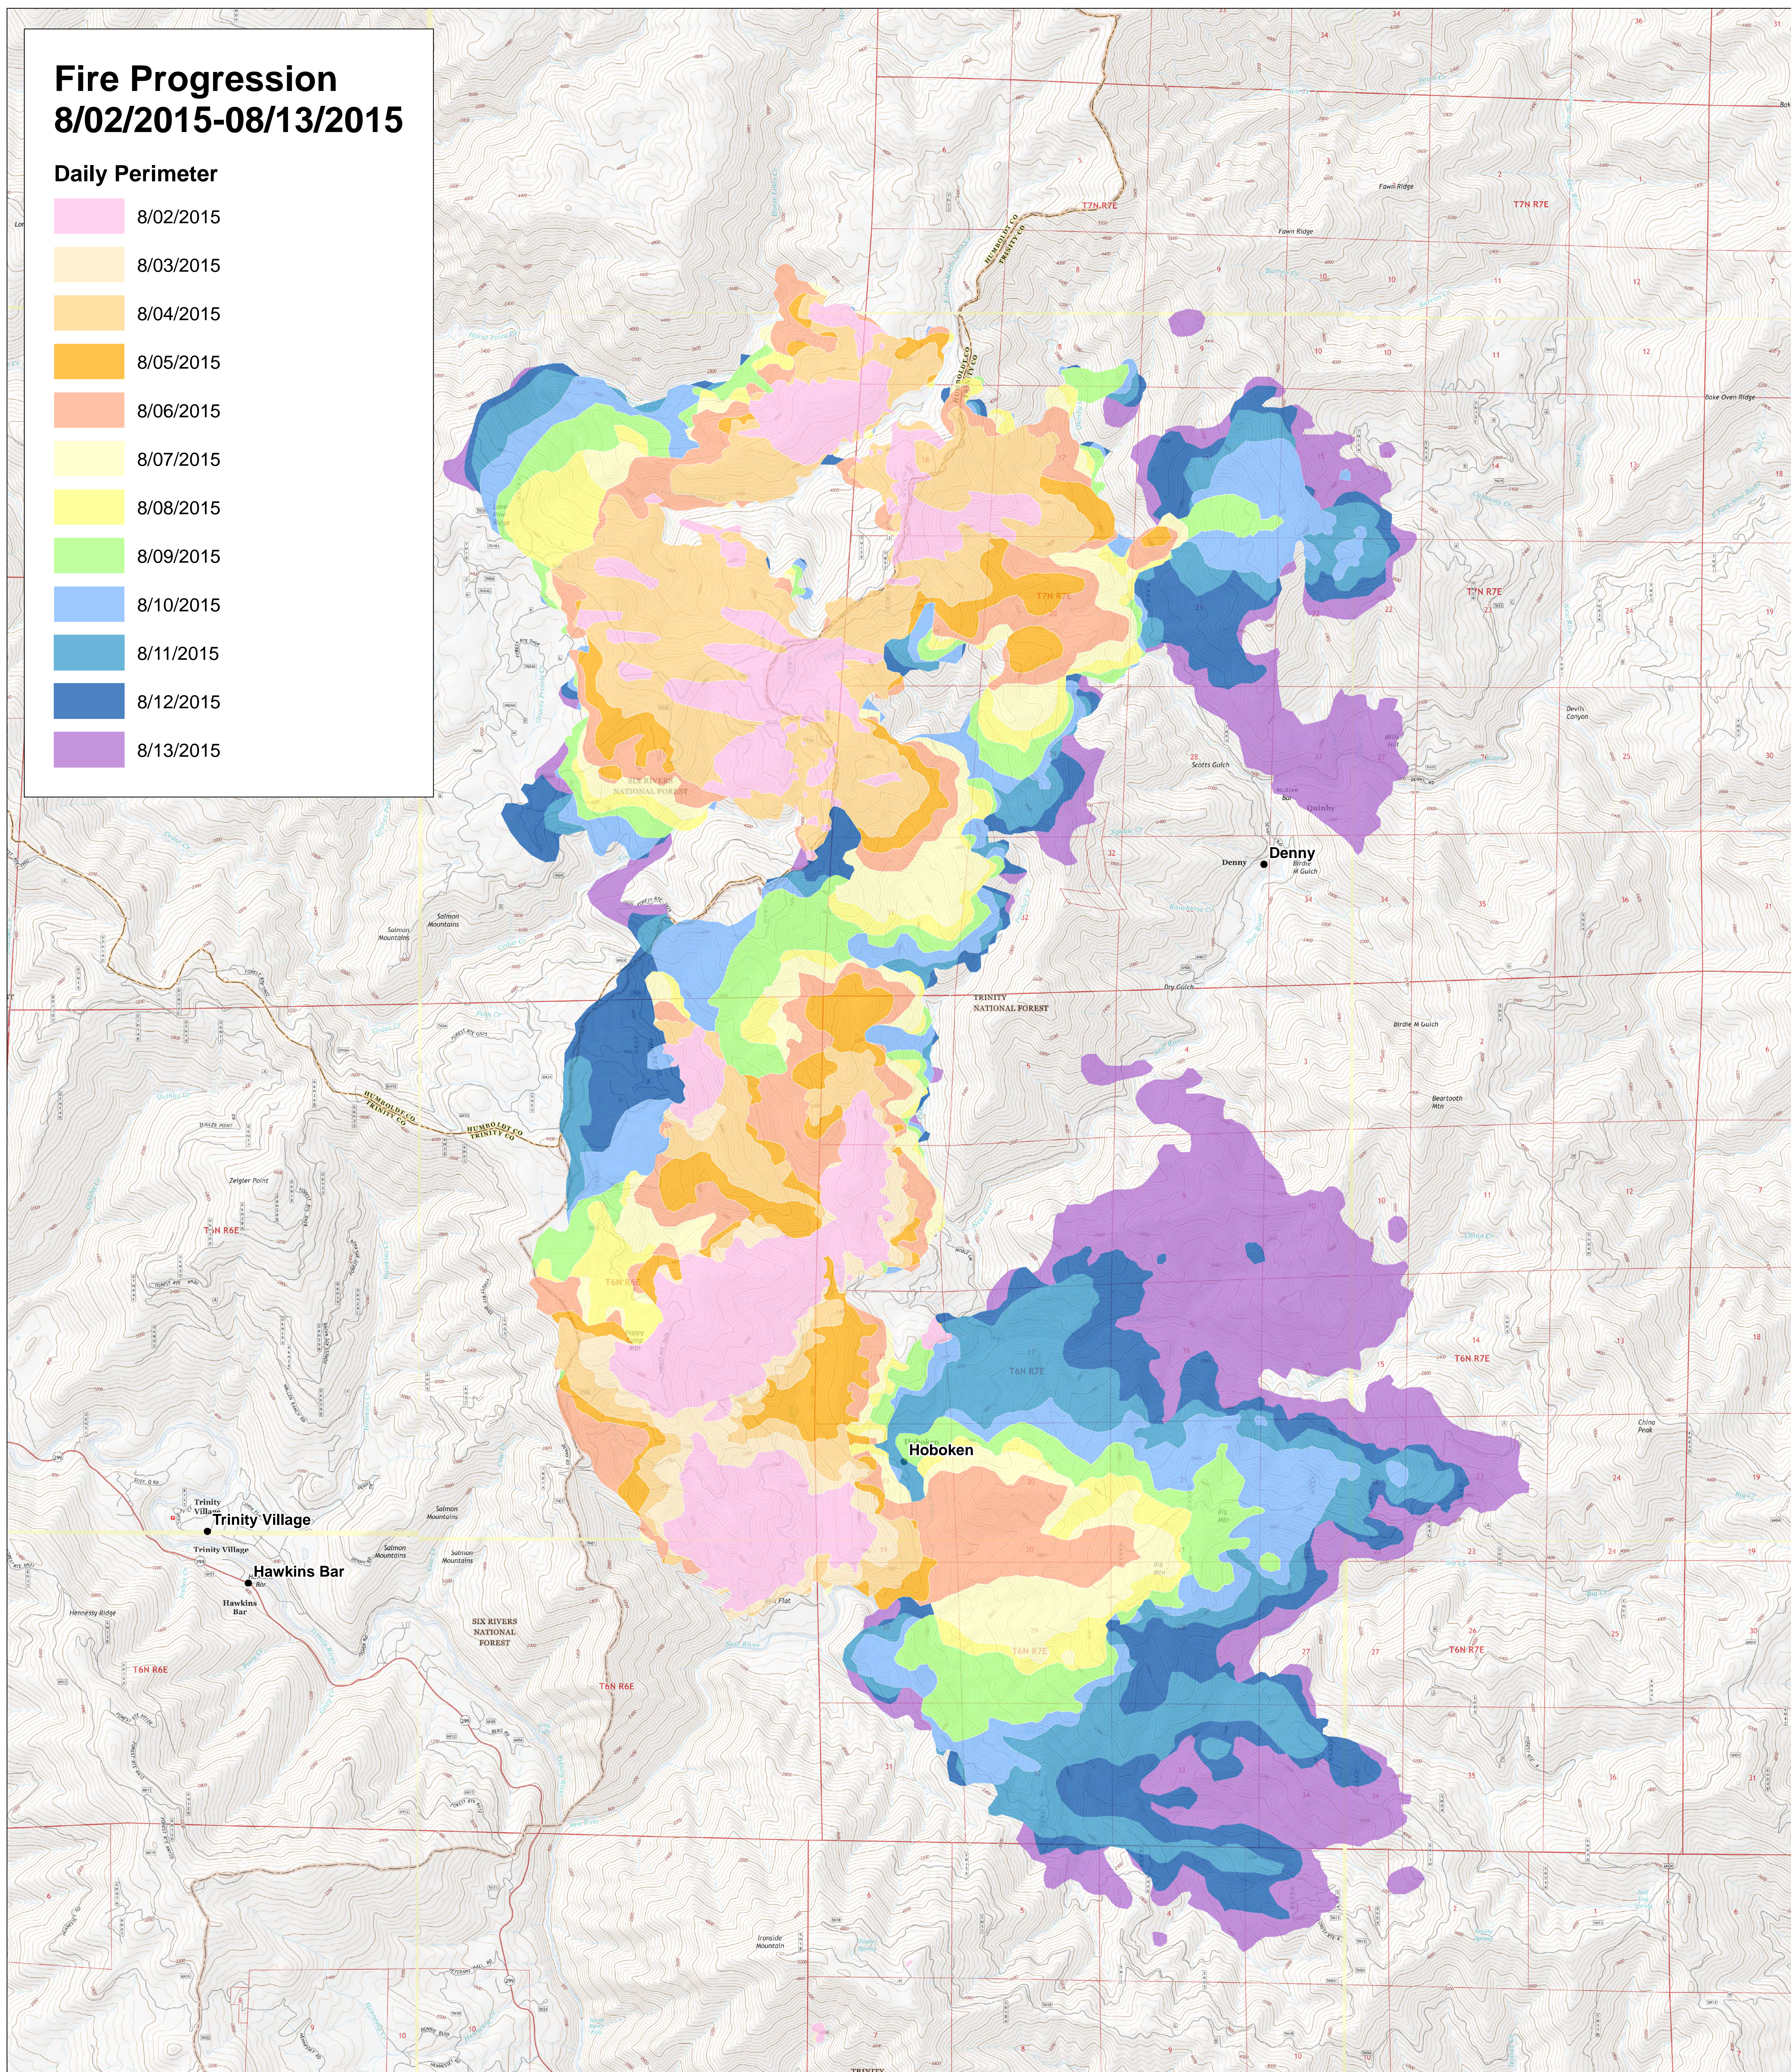

River Complex Fire Progression Map

Fire Progression 8/02/2015-08/13/2015

Daily Perimeter

- 8/02/2015
- 8/03/2015
- 8/04/2015
- 8/05/2015
- 8/06/2015
- 8/07/2015
- 8/08/2015
- 8/09/2015
- 8/10/2015
- 8/11/2015
- 8/12/2015
- 8/13/2015

0 2.5 5 Miles