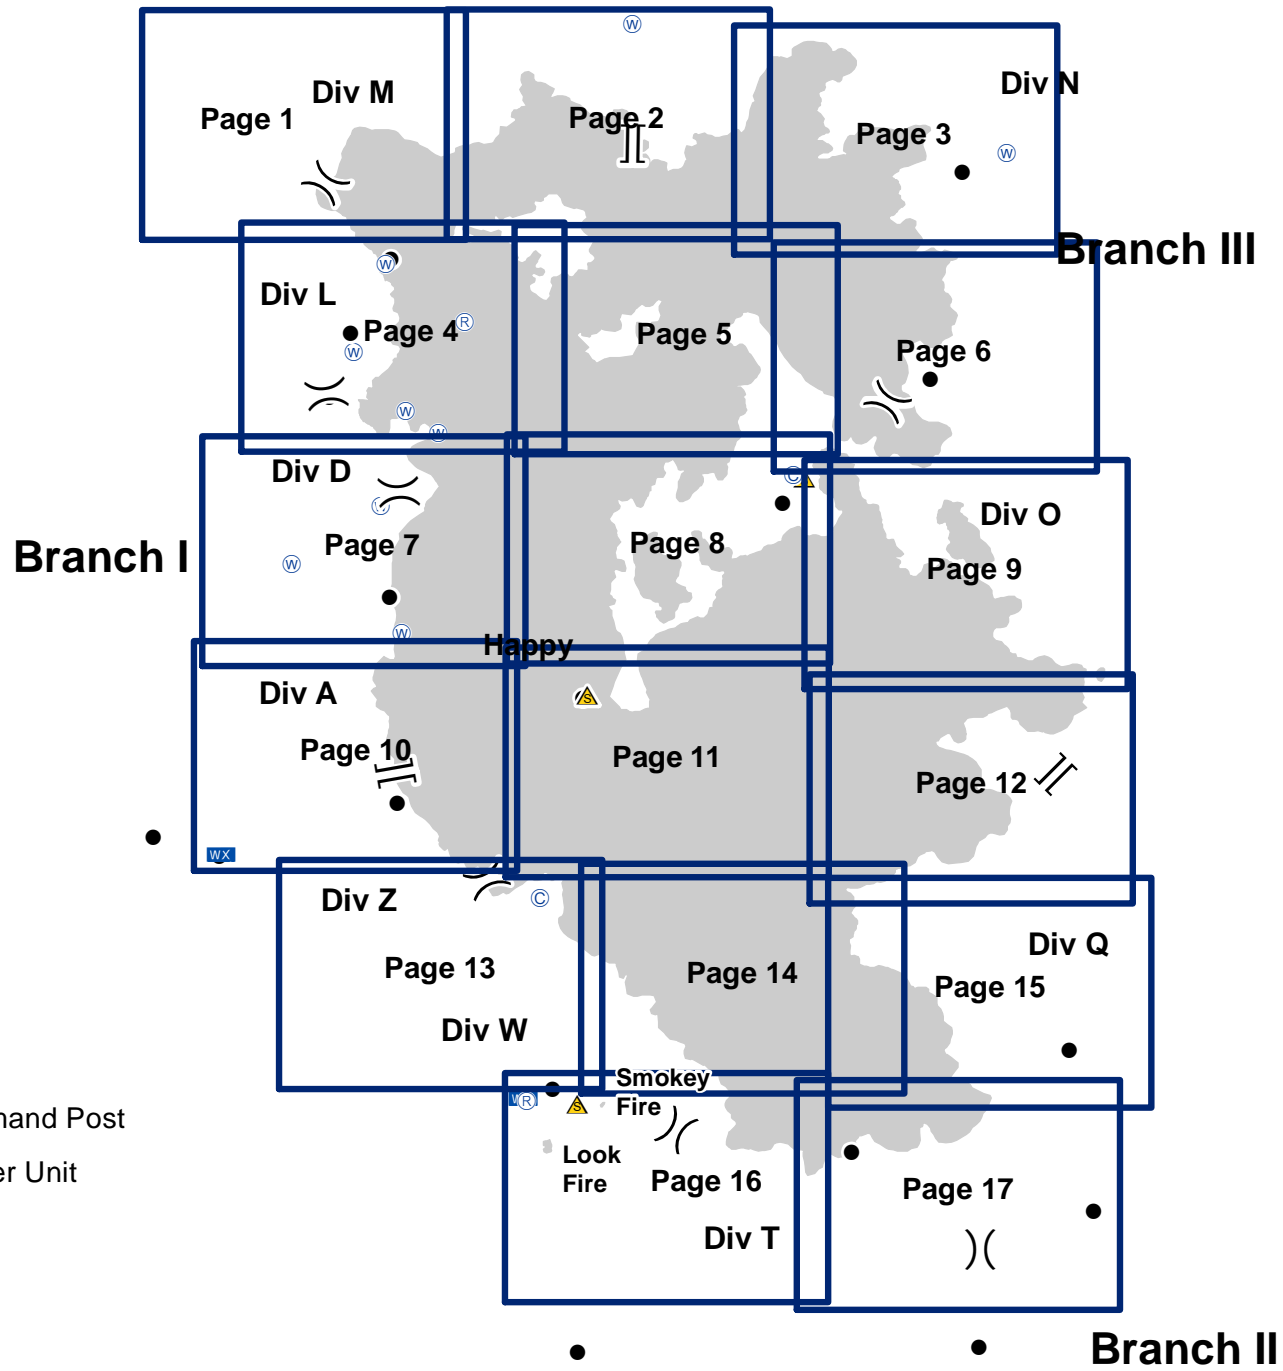

Incident Maps

- Ⓒ Camp
- Drop Point
- ▣ Incident Command Post
- WX Mobile Weather Unit
- Ⓔ Repeater
- ▲ Safety Zone
- Ⓜ Water Source

Branch II