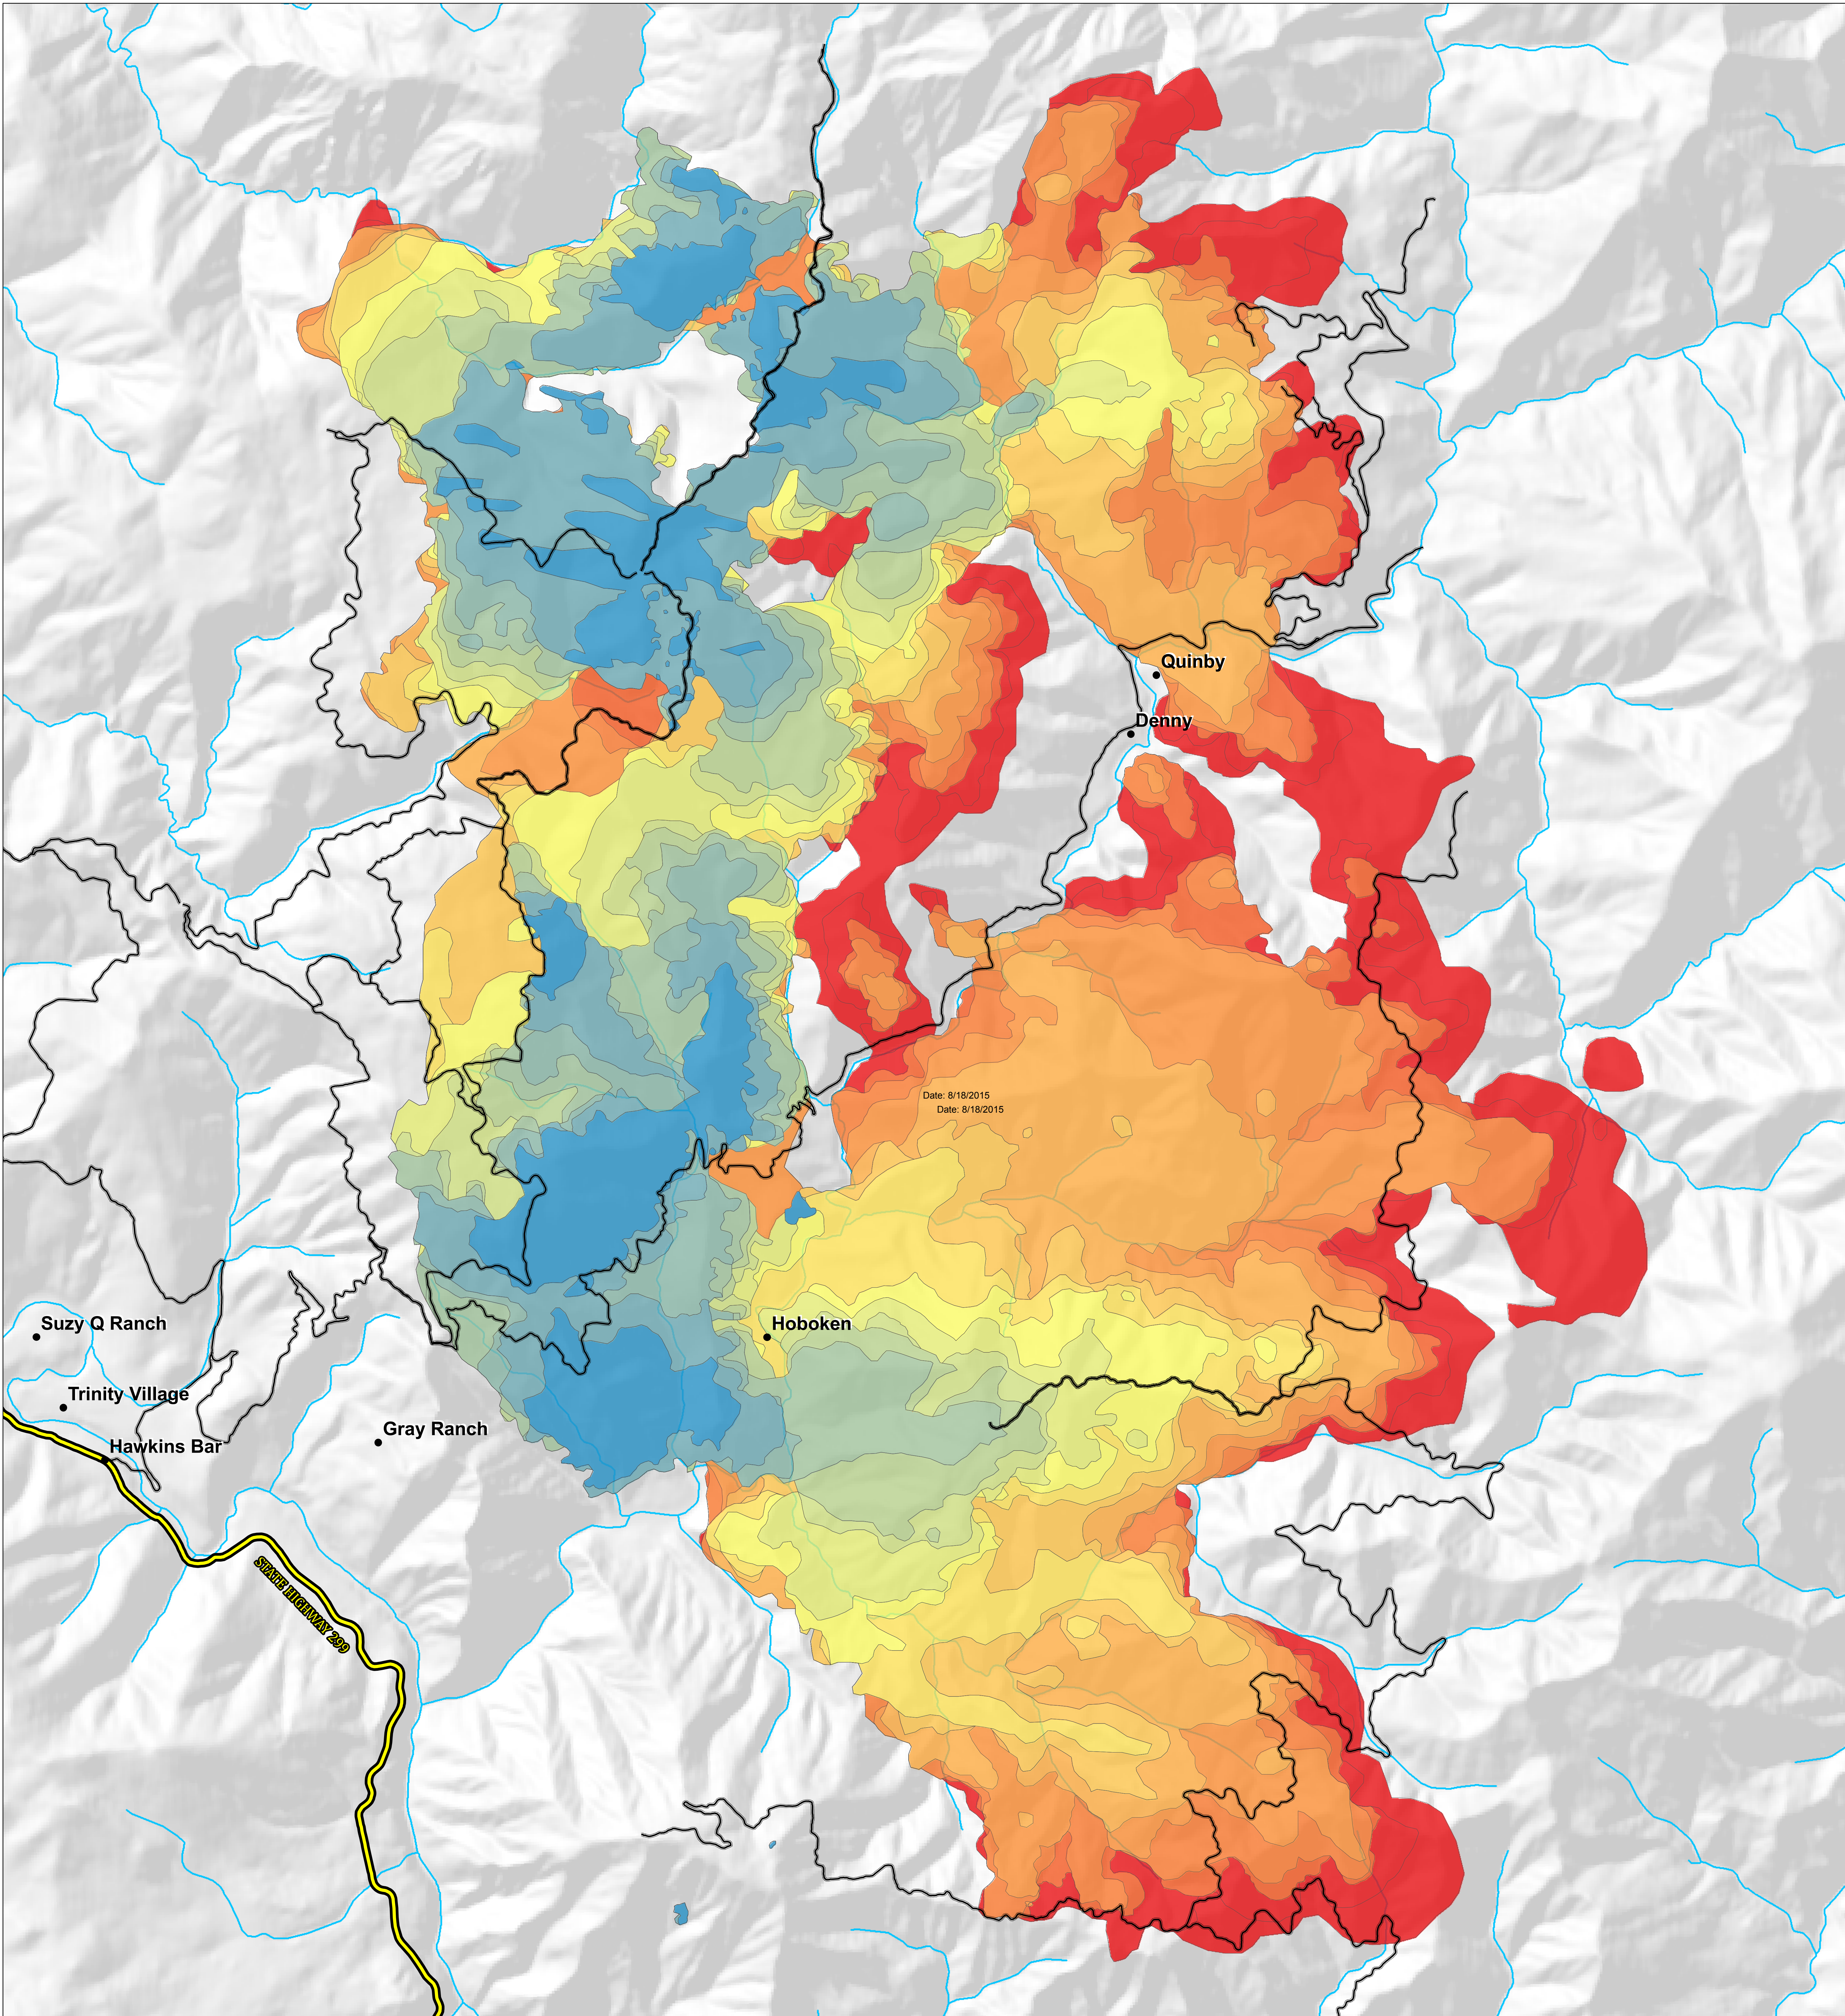

River Complex Fire Progression Map

43,144 Acres as of 8/18/2015