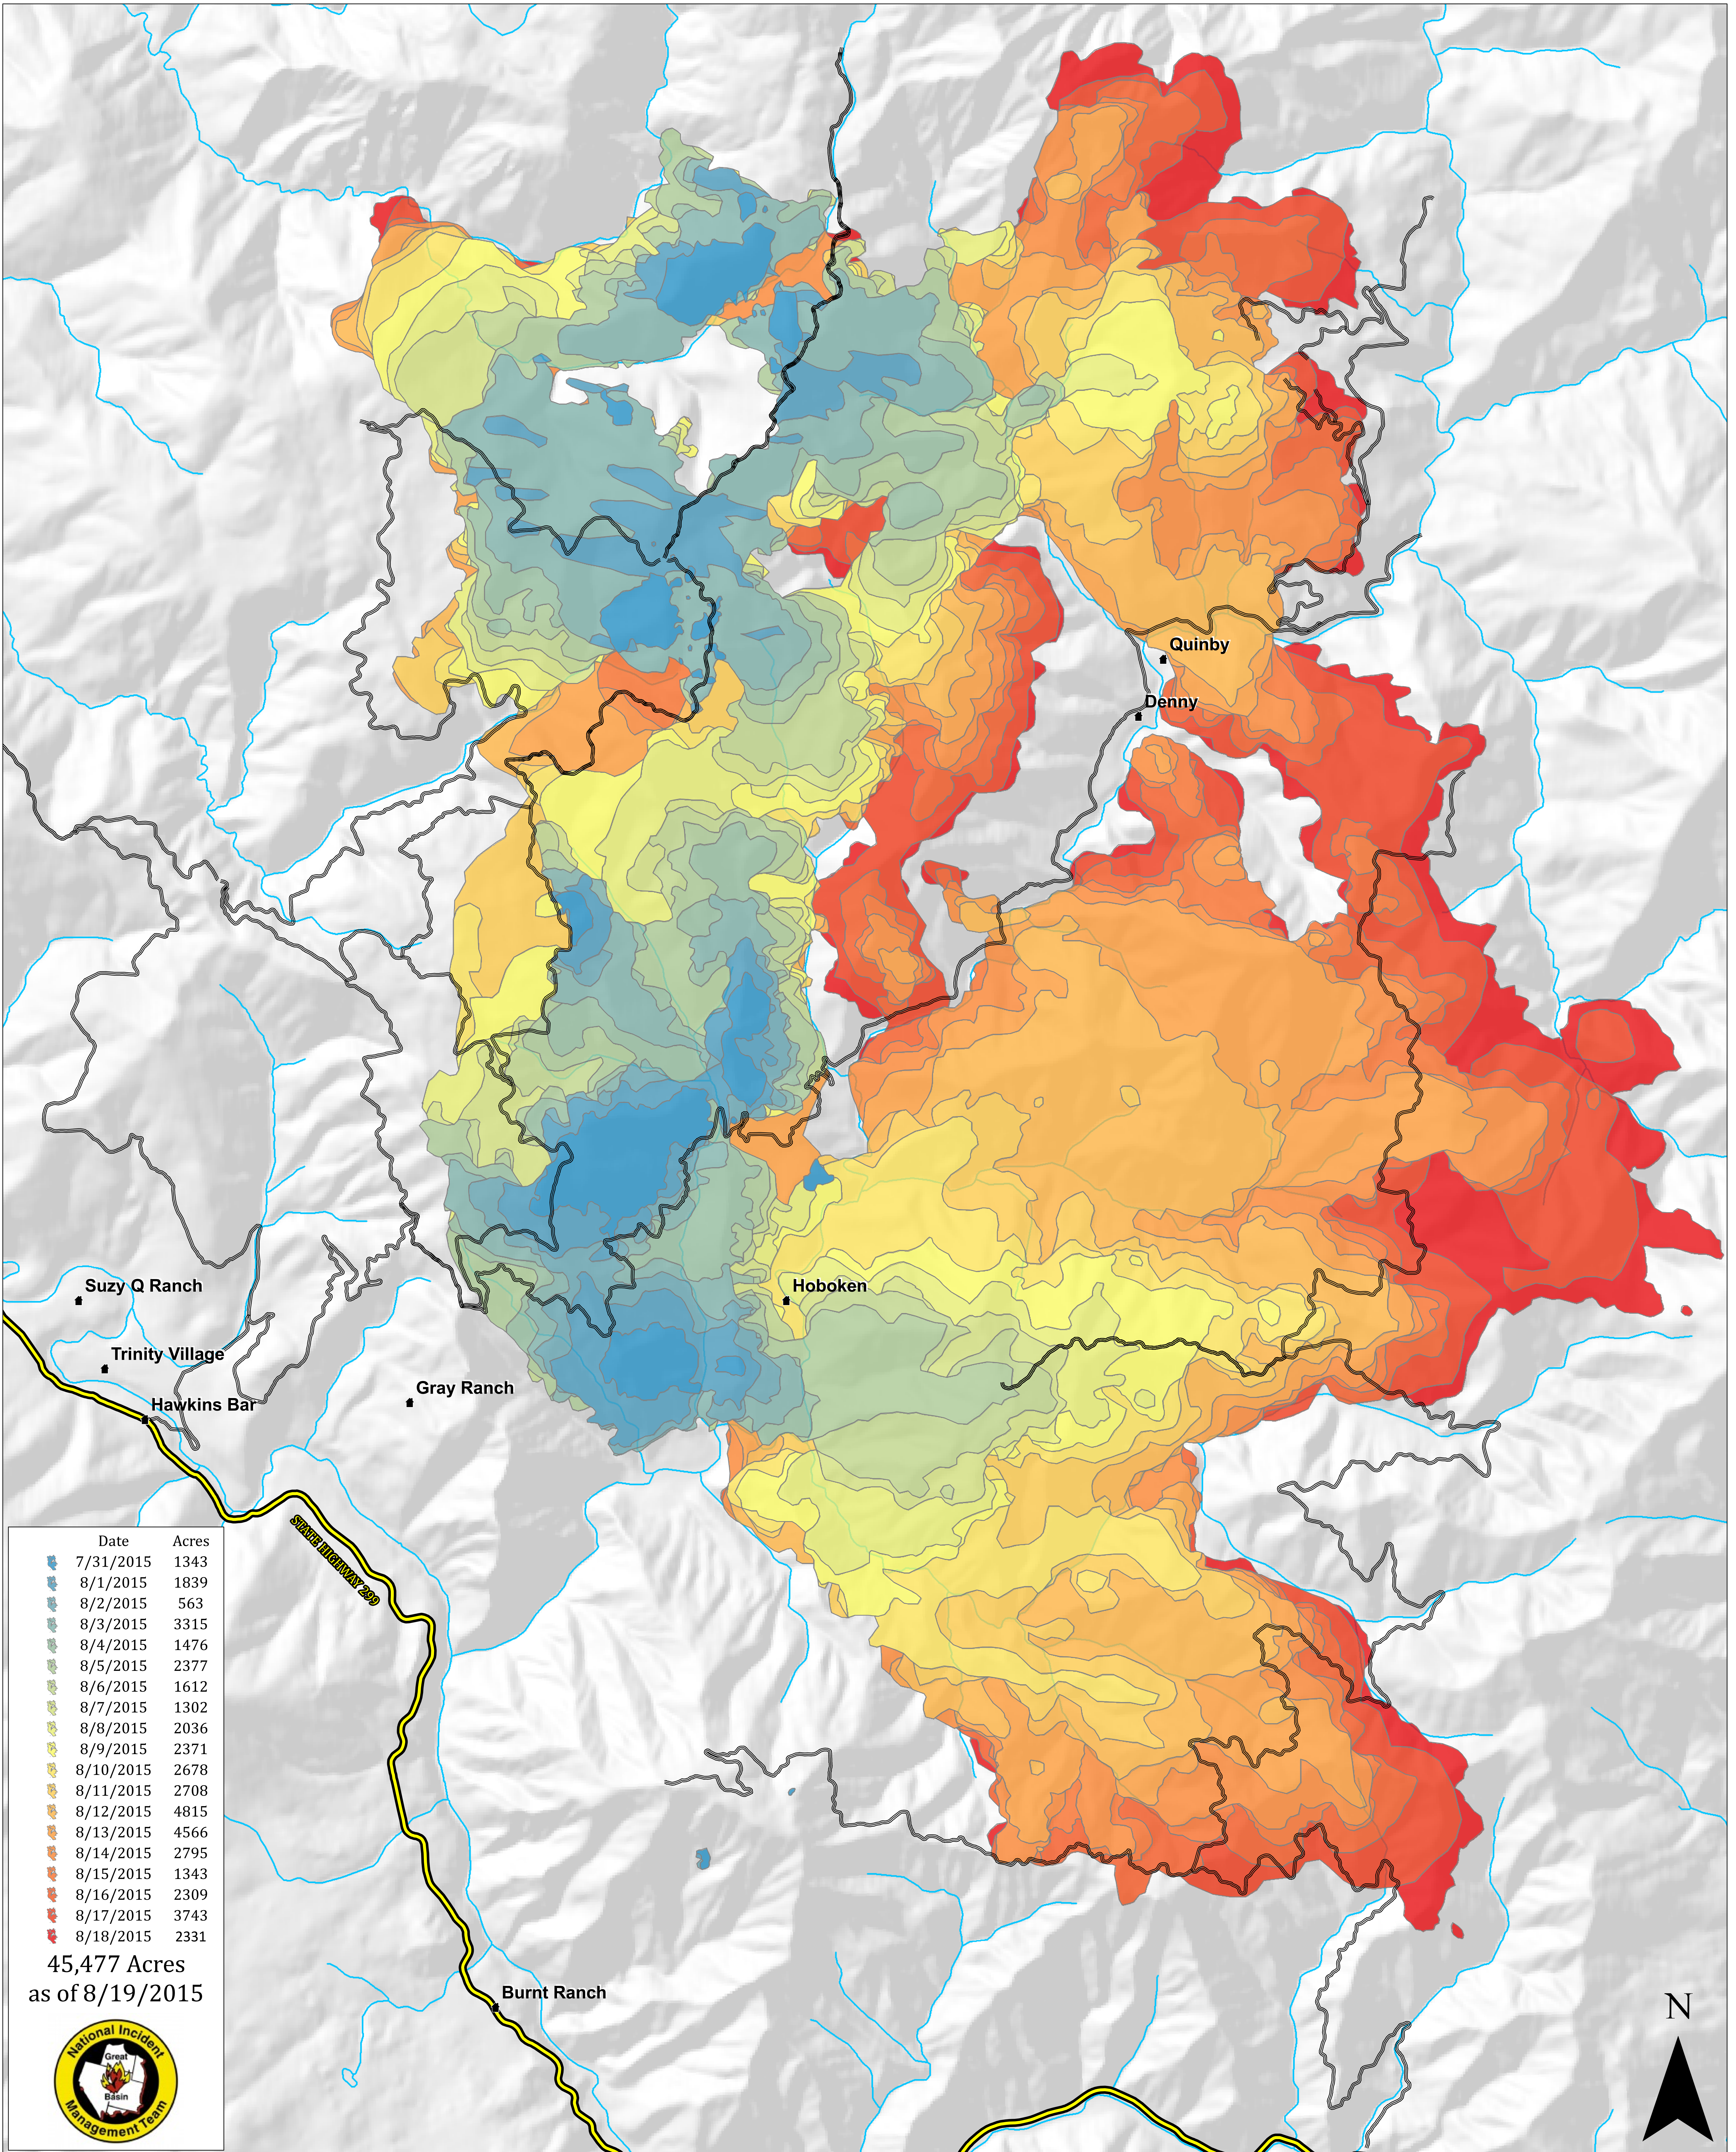

# River Complex Fire Progression Map

Date	Acres
7/31/2015	1343
8/1/2015	1839
8/2/2015	563
8/3/2015	3315
8/4/2015	1476
8/5/2015	2377
8/6/2015	1612
8/7/2015	1302
8/8/2015	2036
8/9/2015	2371
8/10/2015	2678
8/11/2015	2708
8/12/2015	4815
8/13/2015	4566
8/14/2015	2795
8/15/2015	1343
8/16/2015	2309
8/17/2015	3743
8/18/2015	2331

45,477 Acres  
as of 8/19/2015