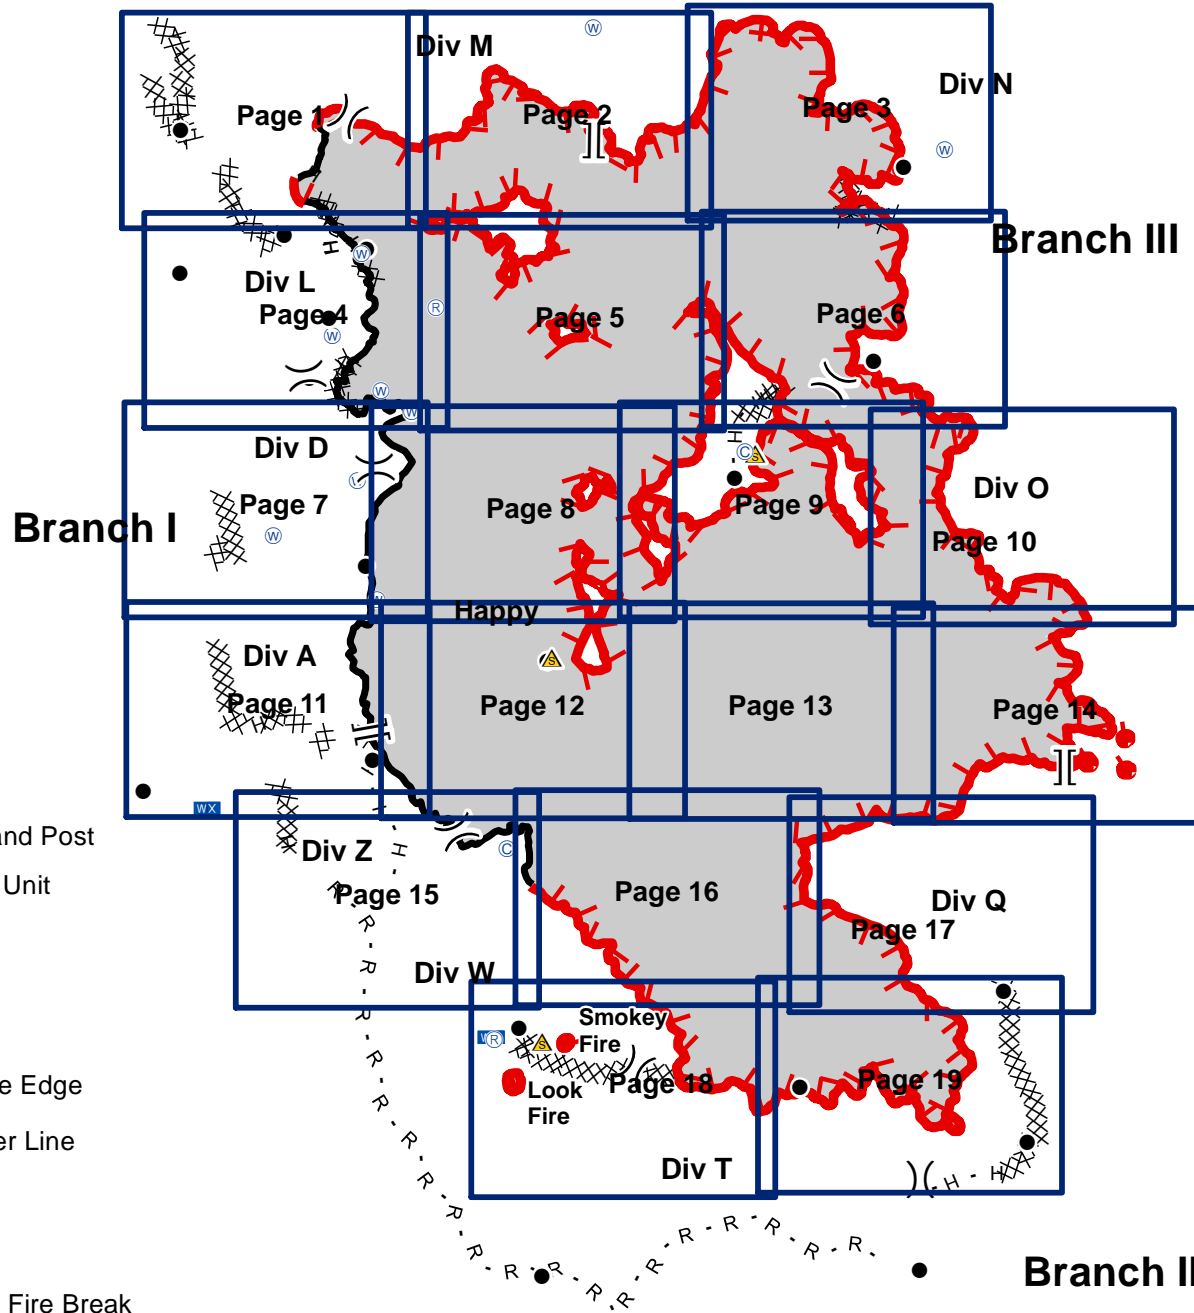

Incident Maps

- Ⓢ Camp
- Drop Point
- ▣ Incident Command Post
- ▣ Mobile Weather Unit
- Ⓡ Repeater
- ⚠ Safety Zone
- Ⓜ Water Source

- Uncontrolled Fire Edge
- ▨ Completed Dozer Line
- Completed Line
- H - H Hand Line
- R - R River as Natural Fire Break