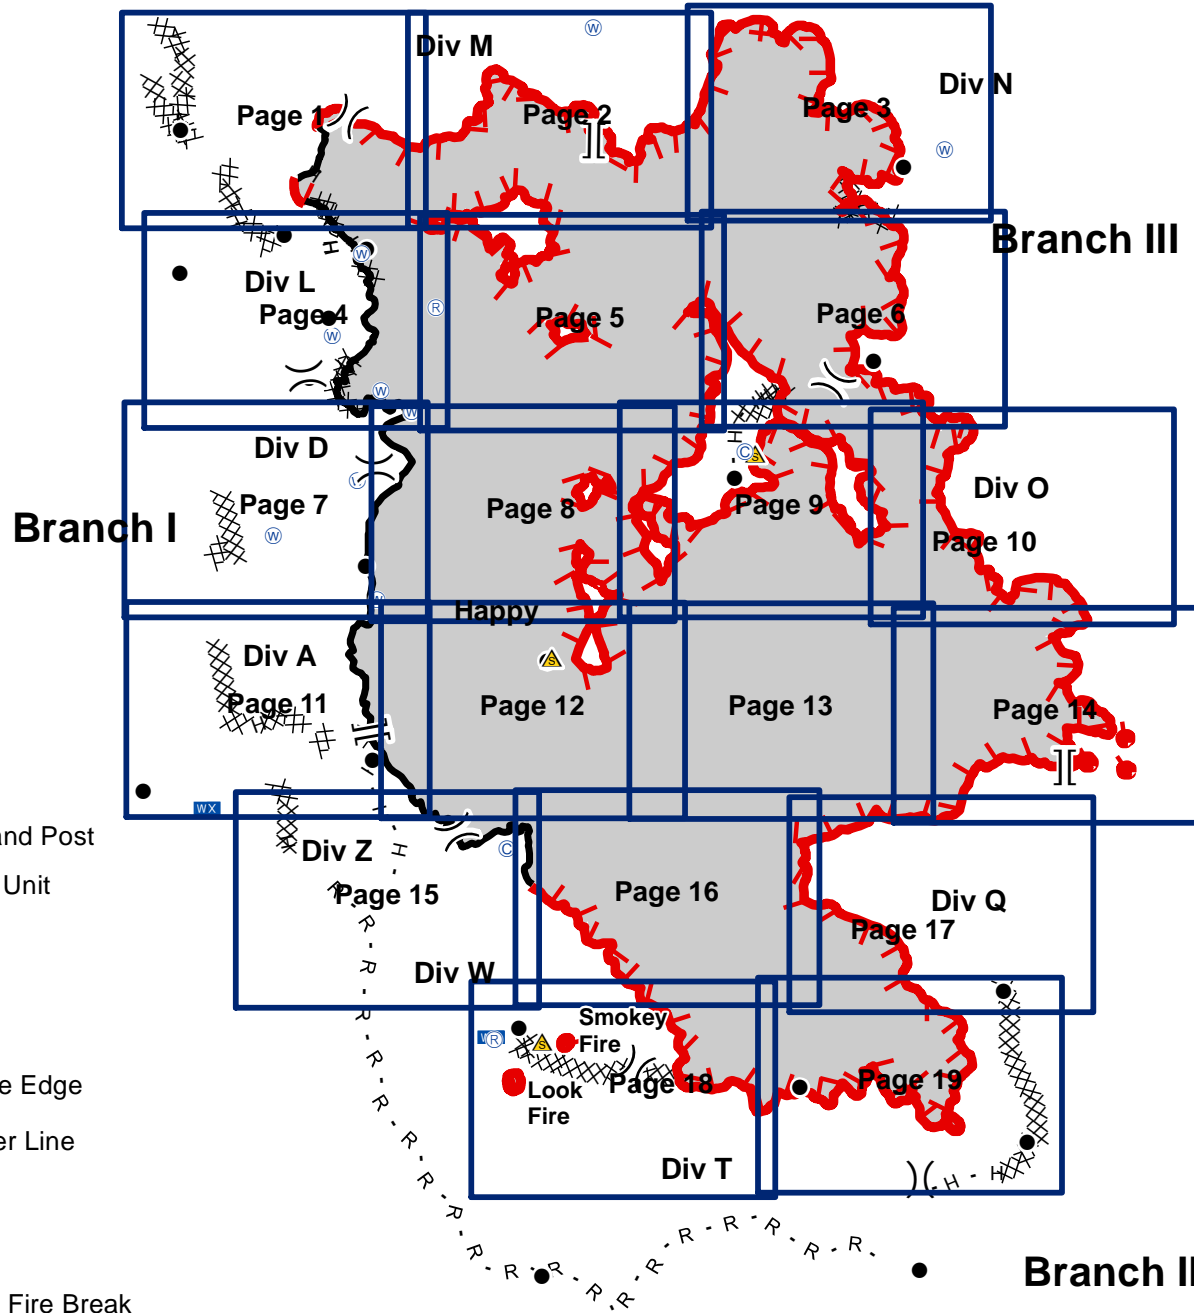

Incident Maps

- Ⓢ Camp
- Drop Point
- ▣ Incident Command Post
- ▣ Mobile Weather Unit
- Ⓡ Repeater
- ▲ Safety Zone
- Ⓢ Water Source
- Uncontrolled Fire Edge
- ▨ Completed Dozer Line
- Completed Line
- H - H Hand Line
- R - R River as Natural Fire Break