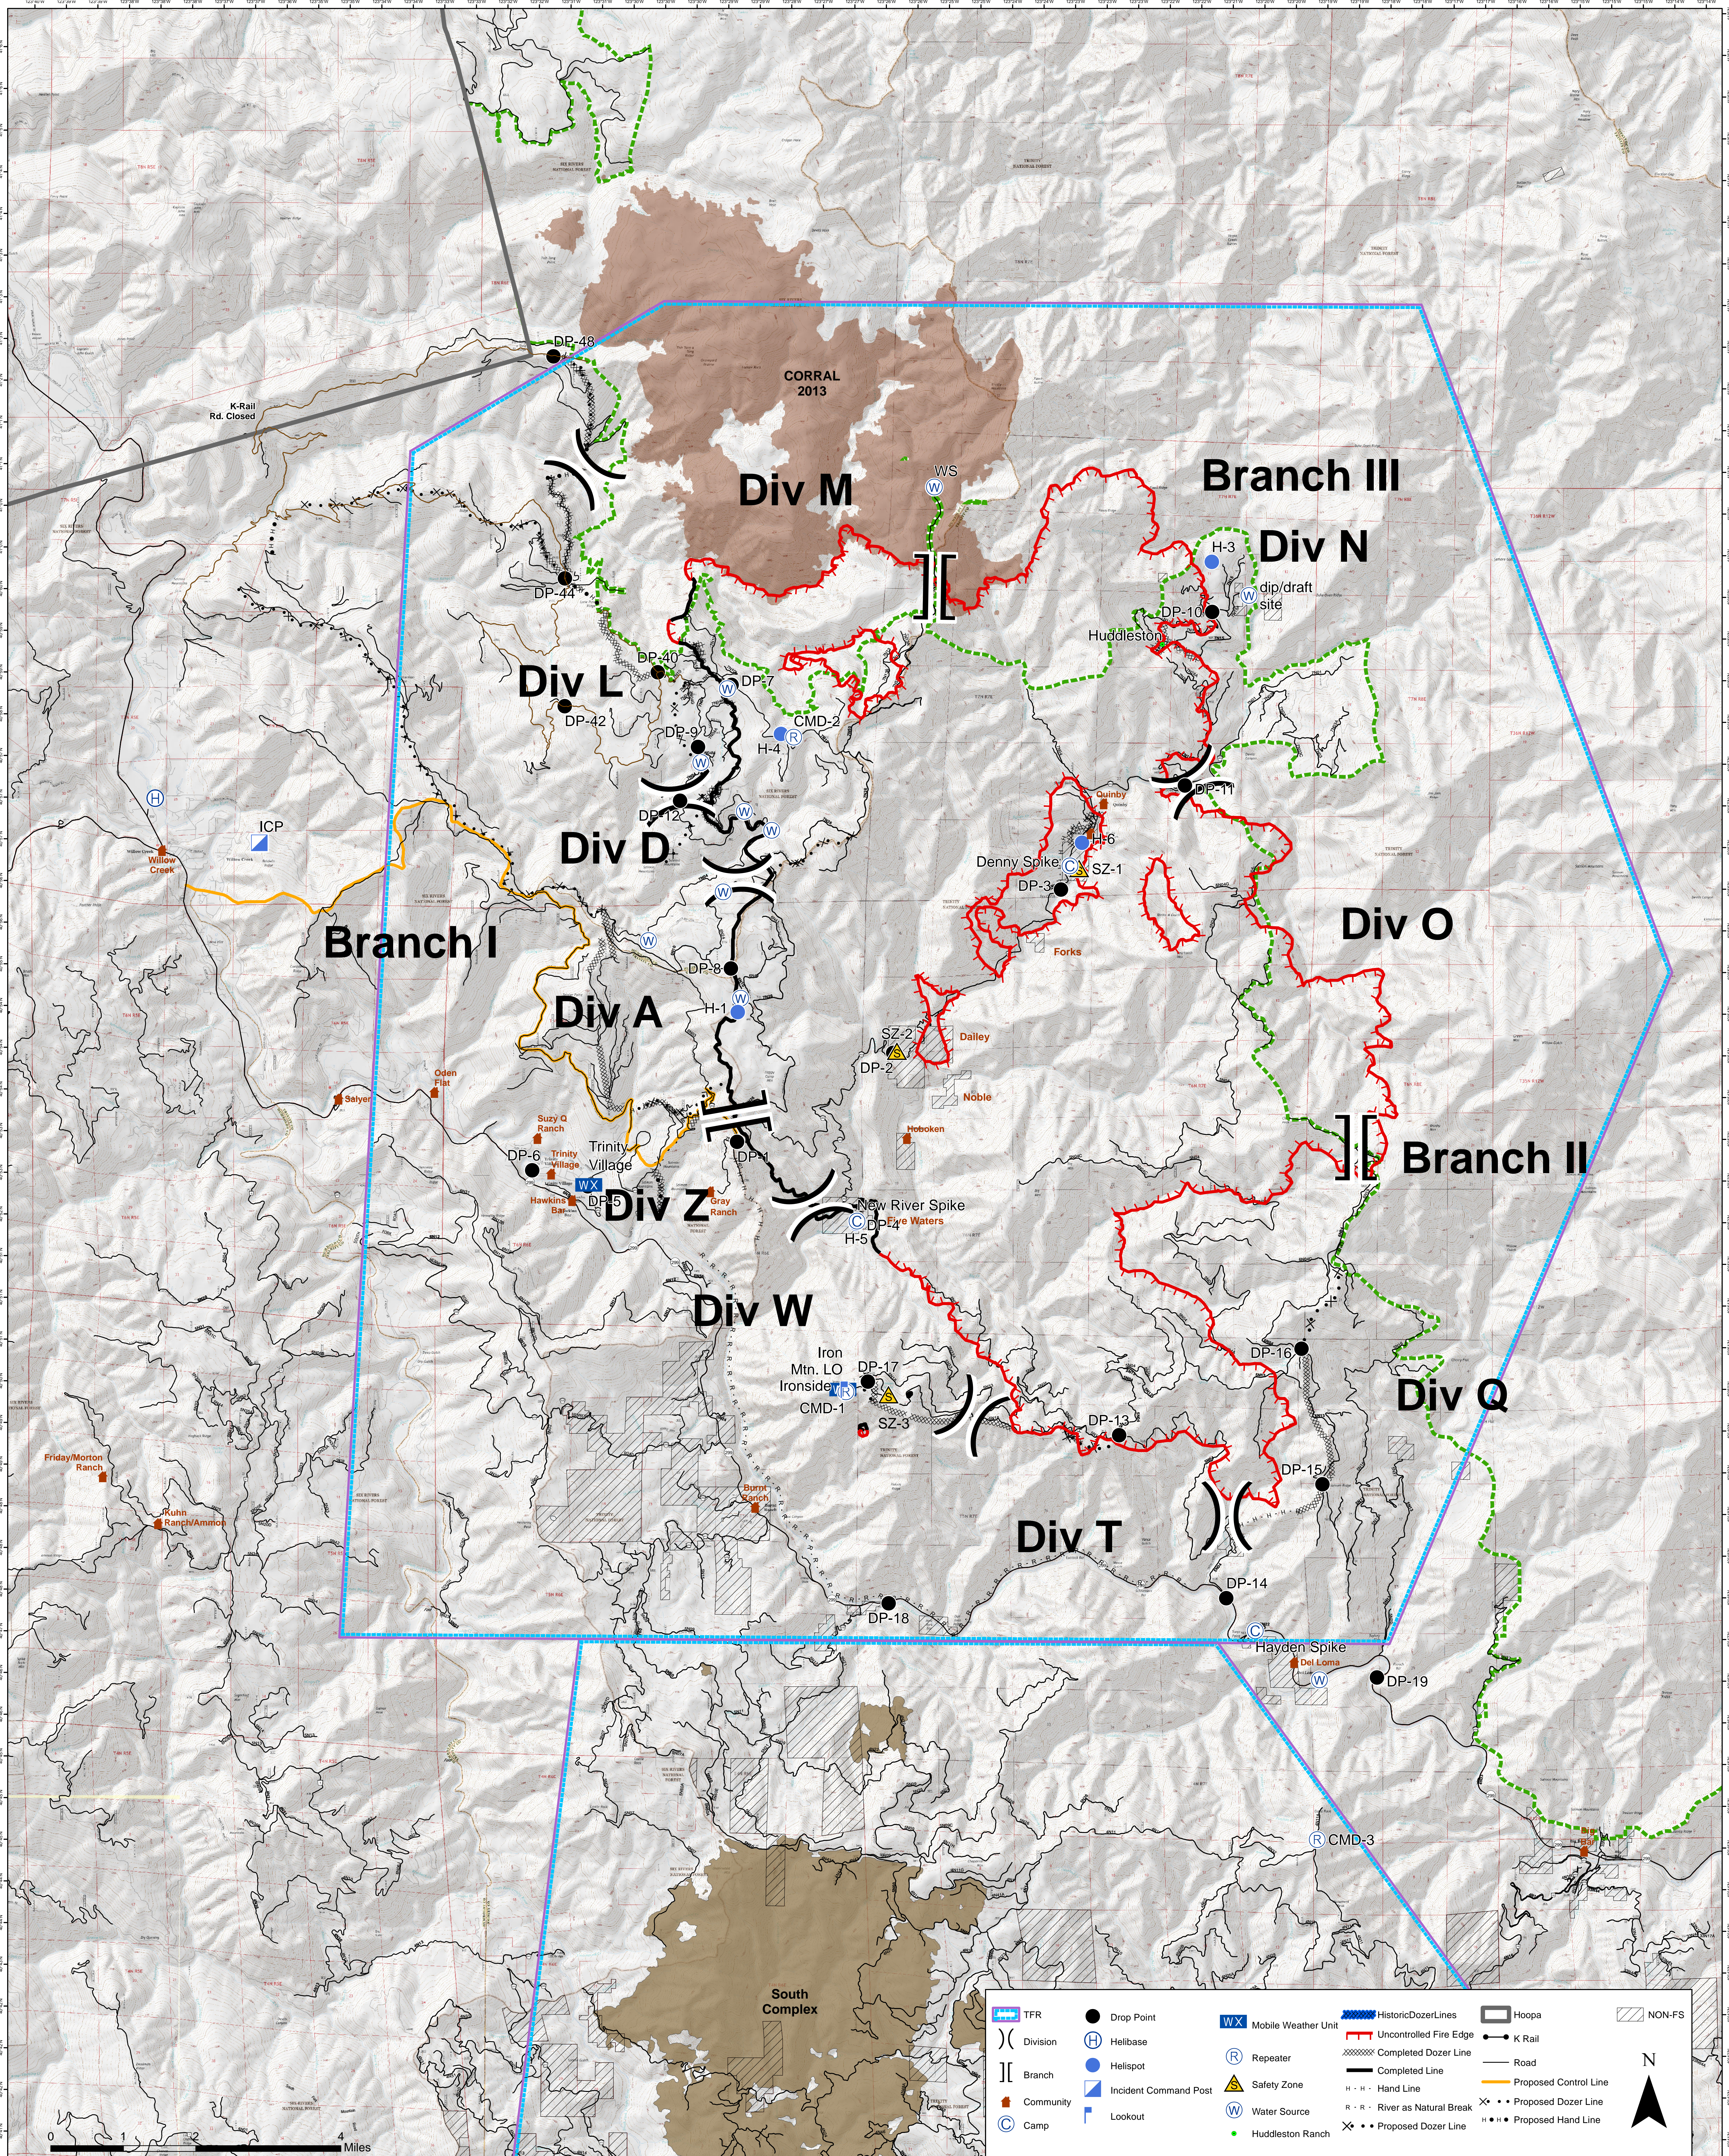

OPERATIONS RIVER COMPLEX ACRES 48,099

AUGUST 20, 2015

TFR	Drop Point	Historic Dozer Lines	Hoopa
Division	Helibase	Uncontrolled Fire Edge	K Rail
Branch	Repeater	Completed Dozer Line	Road
Community	Incident Command Post	Completed Line	Proposed Control Line
Camp	Safety Zone	Proposed Dozer Line	Proposed Hand Line
Lookout	Water Source	Proposed Hand Line	N
	Lookout	Proposed Hand Line	