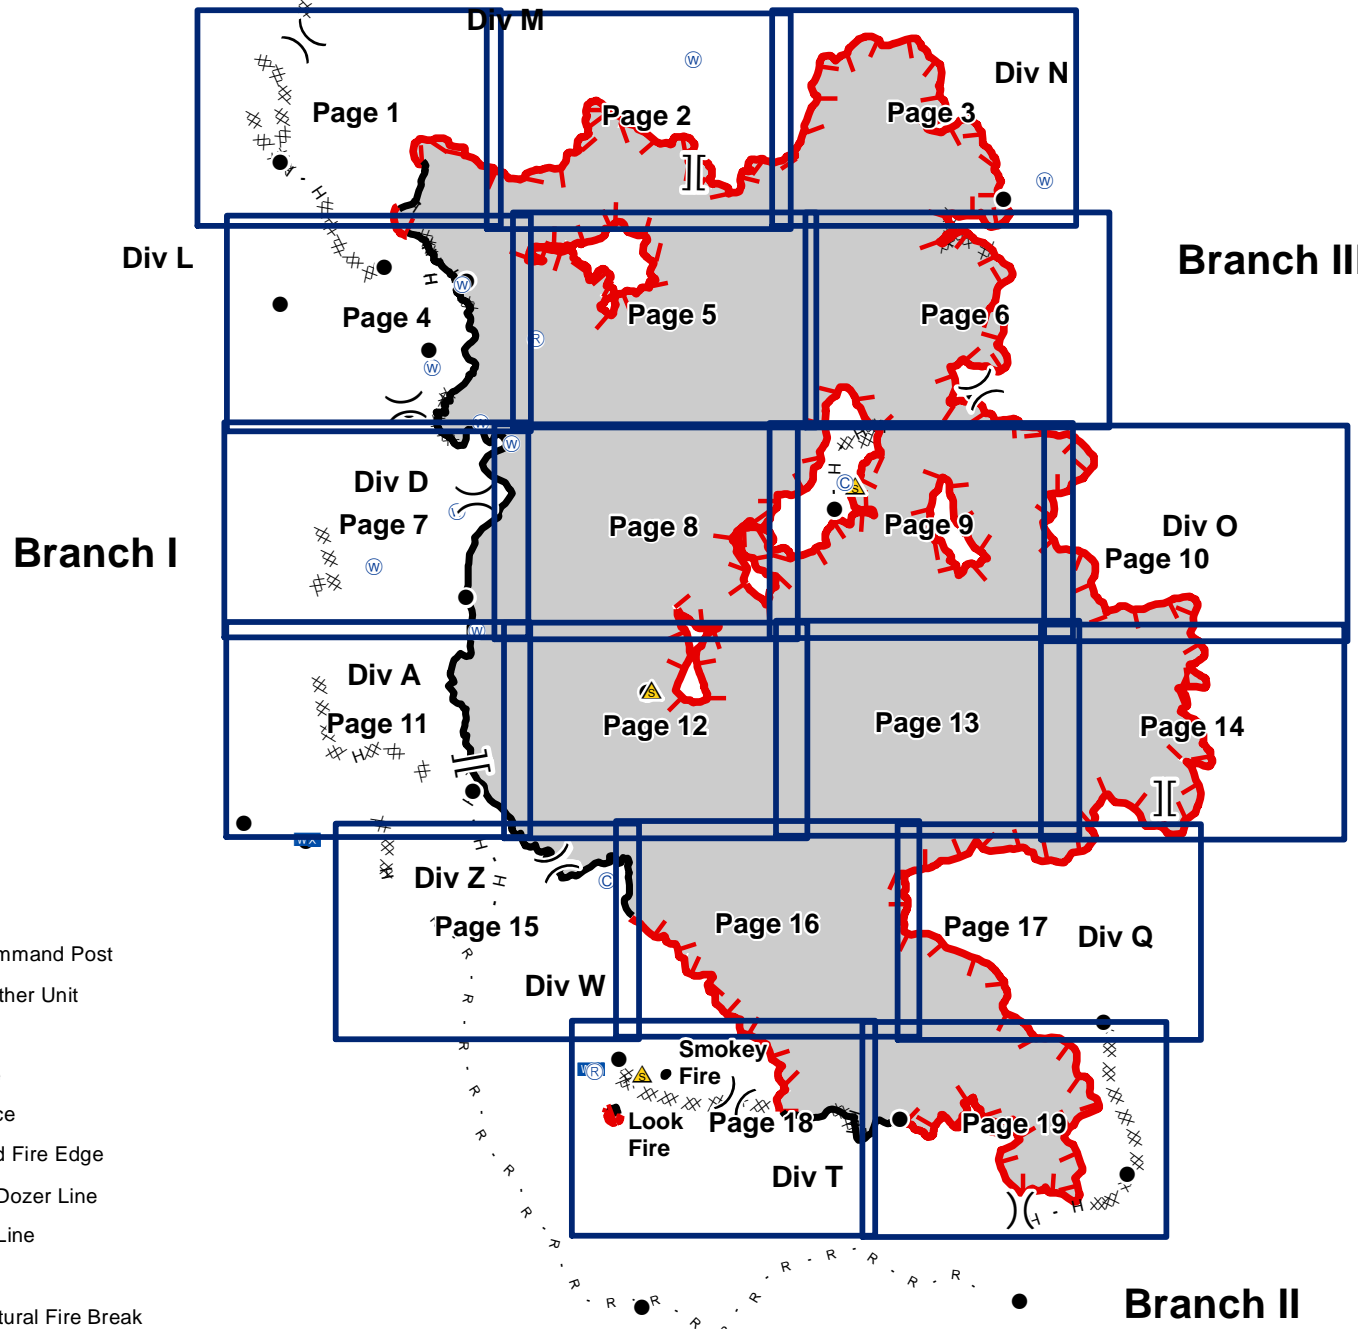

Incident Maps

- ⊙ Camp
- Drop Point
- ▣ Incident Command Post
- WX Mobile Weather Unit
- Ⓡ Repeater
- ⚠ Safety Zone
- Ⓜ Water Source
- ┌ Uncontrolled Fire Edge
- ⊗⊗⊗ Completed Dozer Line
- Completed Line
- H - H Hand Line
- R - R River as Natural Fire Break