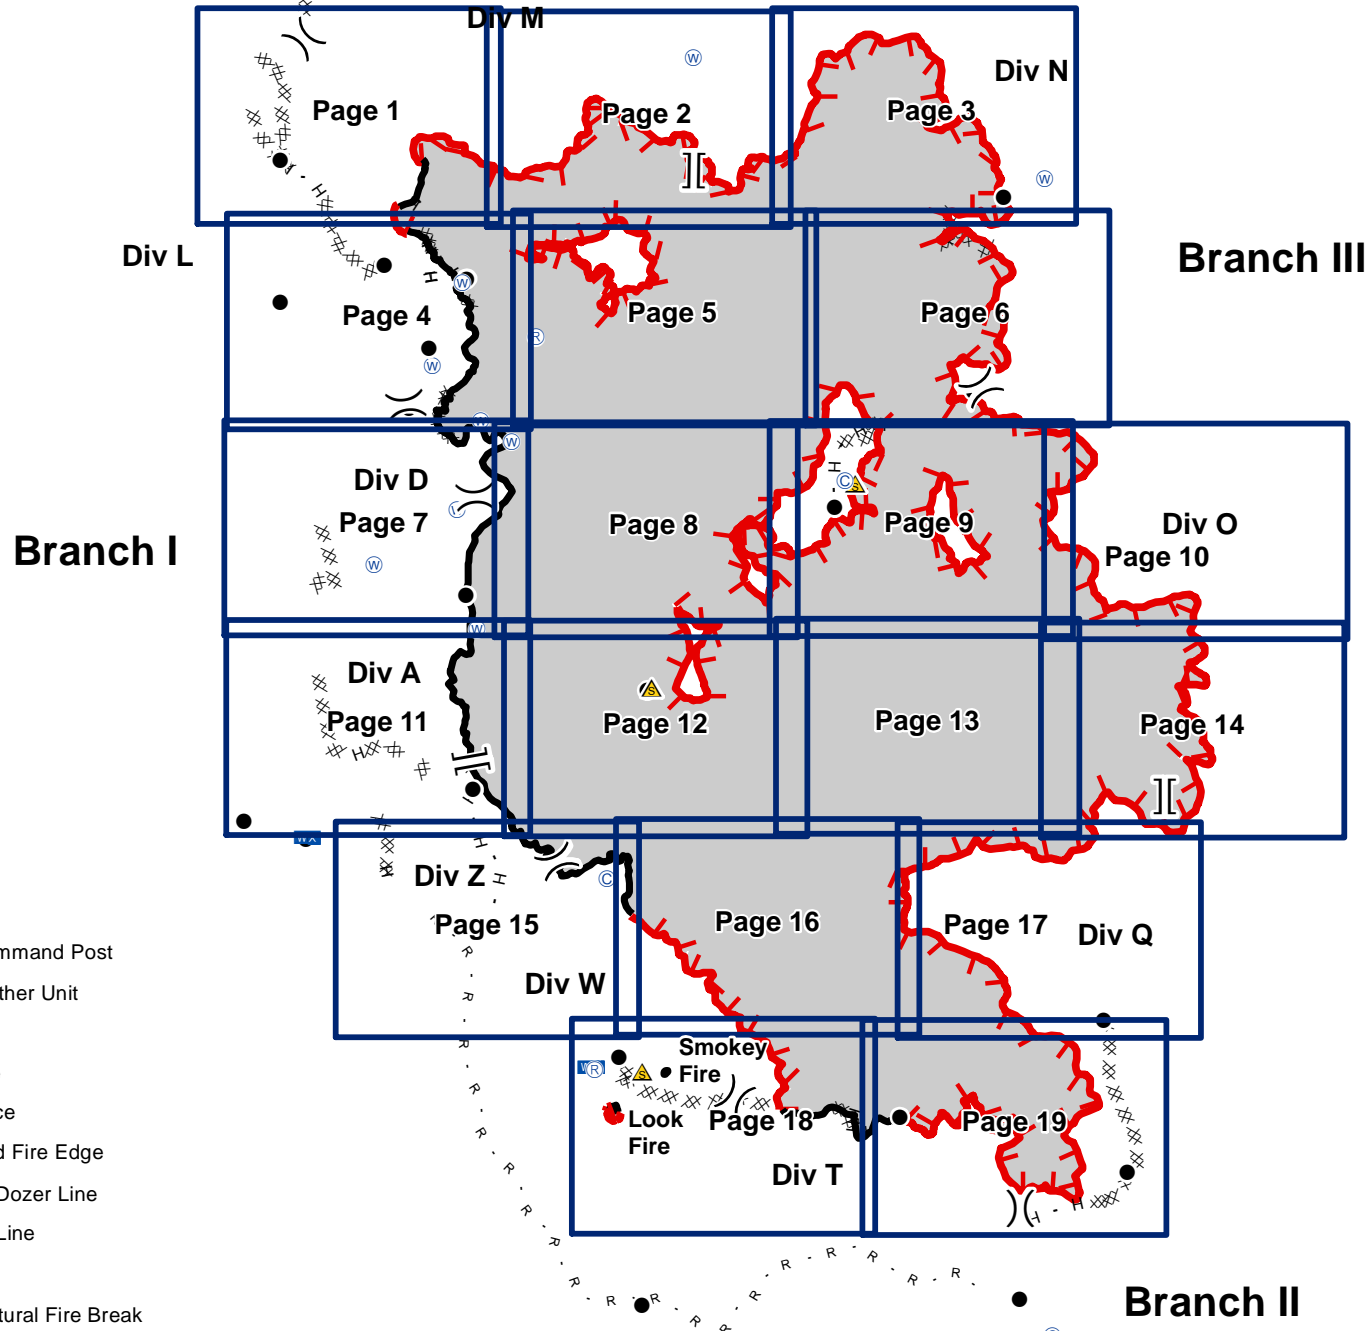

Incident Maps

- ⊙ Camp
- Drop Point
- ▣ Incident Command Post
- WX Mobile Weather Unit
- Ⓡ Repeater
- ⚠ Safety Zone
- Ⓜ Water Source
- ┌ Uncontrolled Fire Edge
- ⊗⊗⊗ Completed Dozer Line
- Completed Line
- H - H Hand Line
- R - R River as Natural Fire Break

CH-2