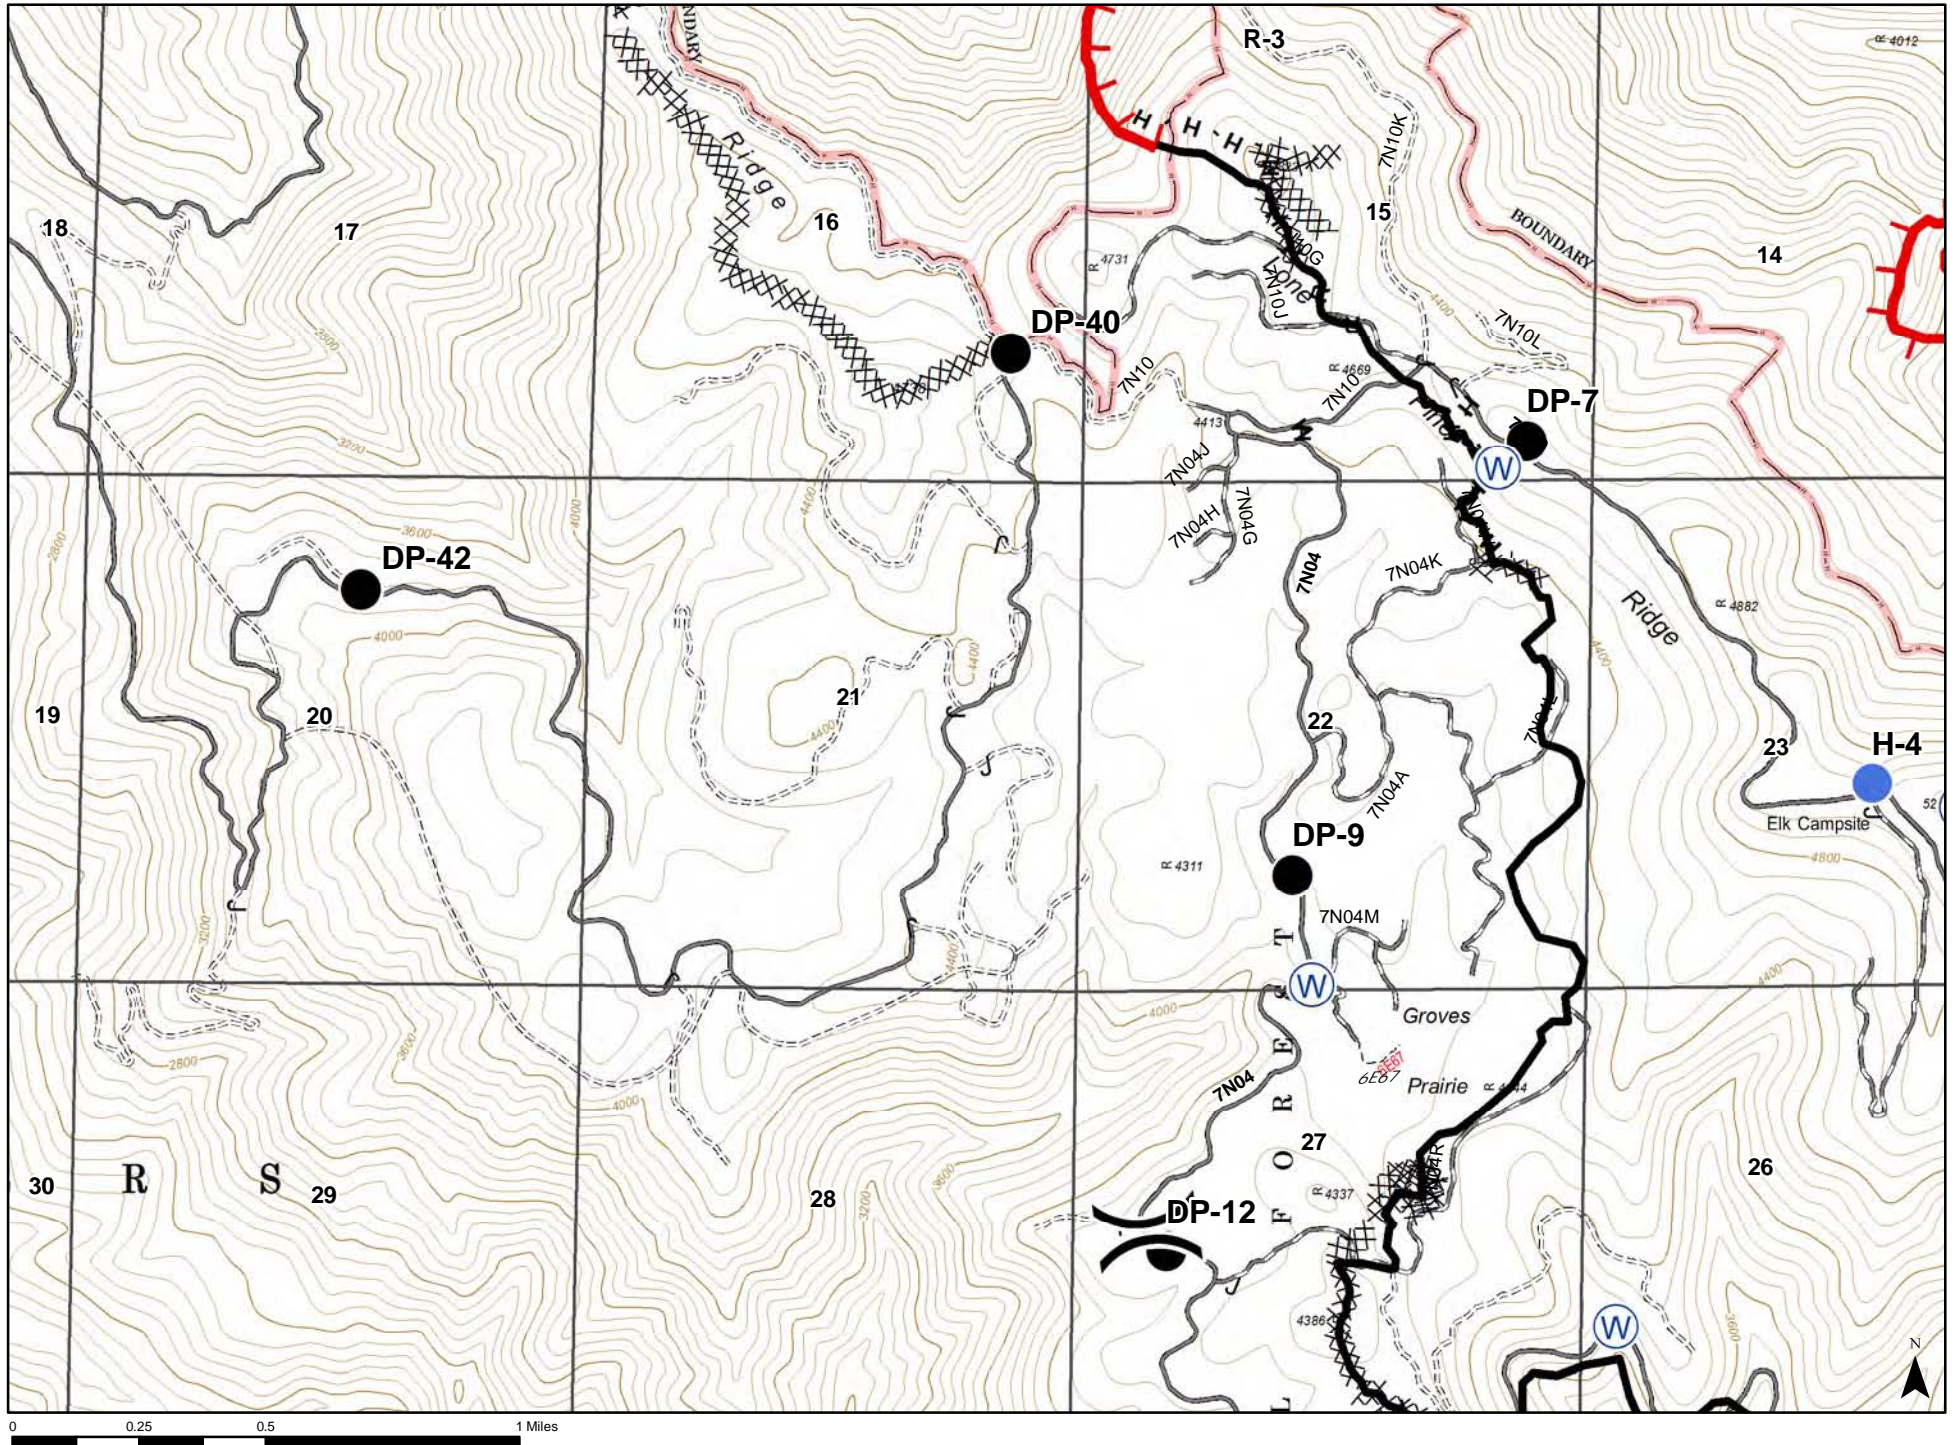

Incident Maps

- ⊙ Camp
- Drop Point
- ▣ Incident Command Post
- WX Mobile Weather Unit
- Ⓡ Repeater
- ⚠ Safety Zone
- Ⓜ Water Source
- ┌ Uncontrolled Fire Edge
- ⊗⊗⊗ Completed Dozer Line
- Completed Line
- H - H Hand Line
- R - R River as Natural Fire Break

CH-2