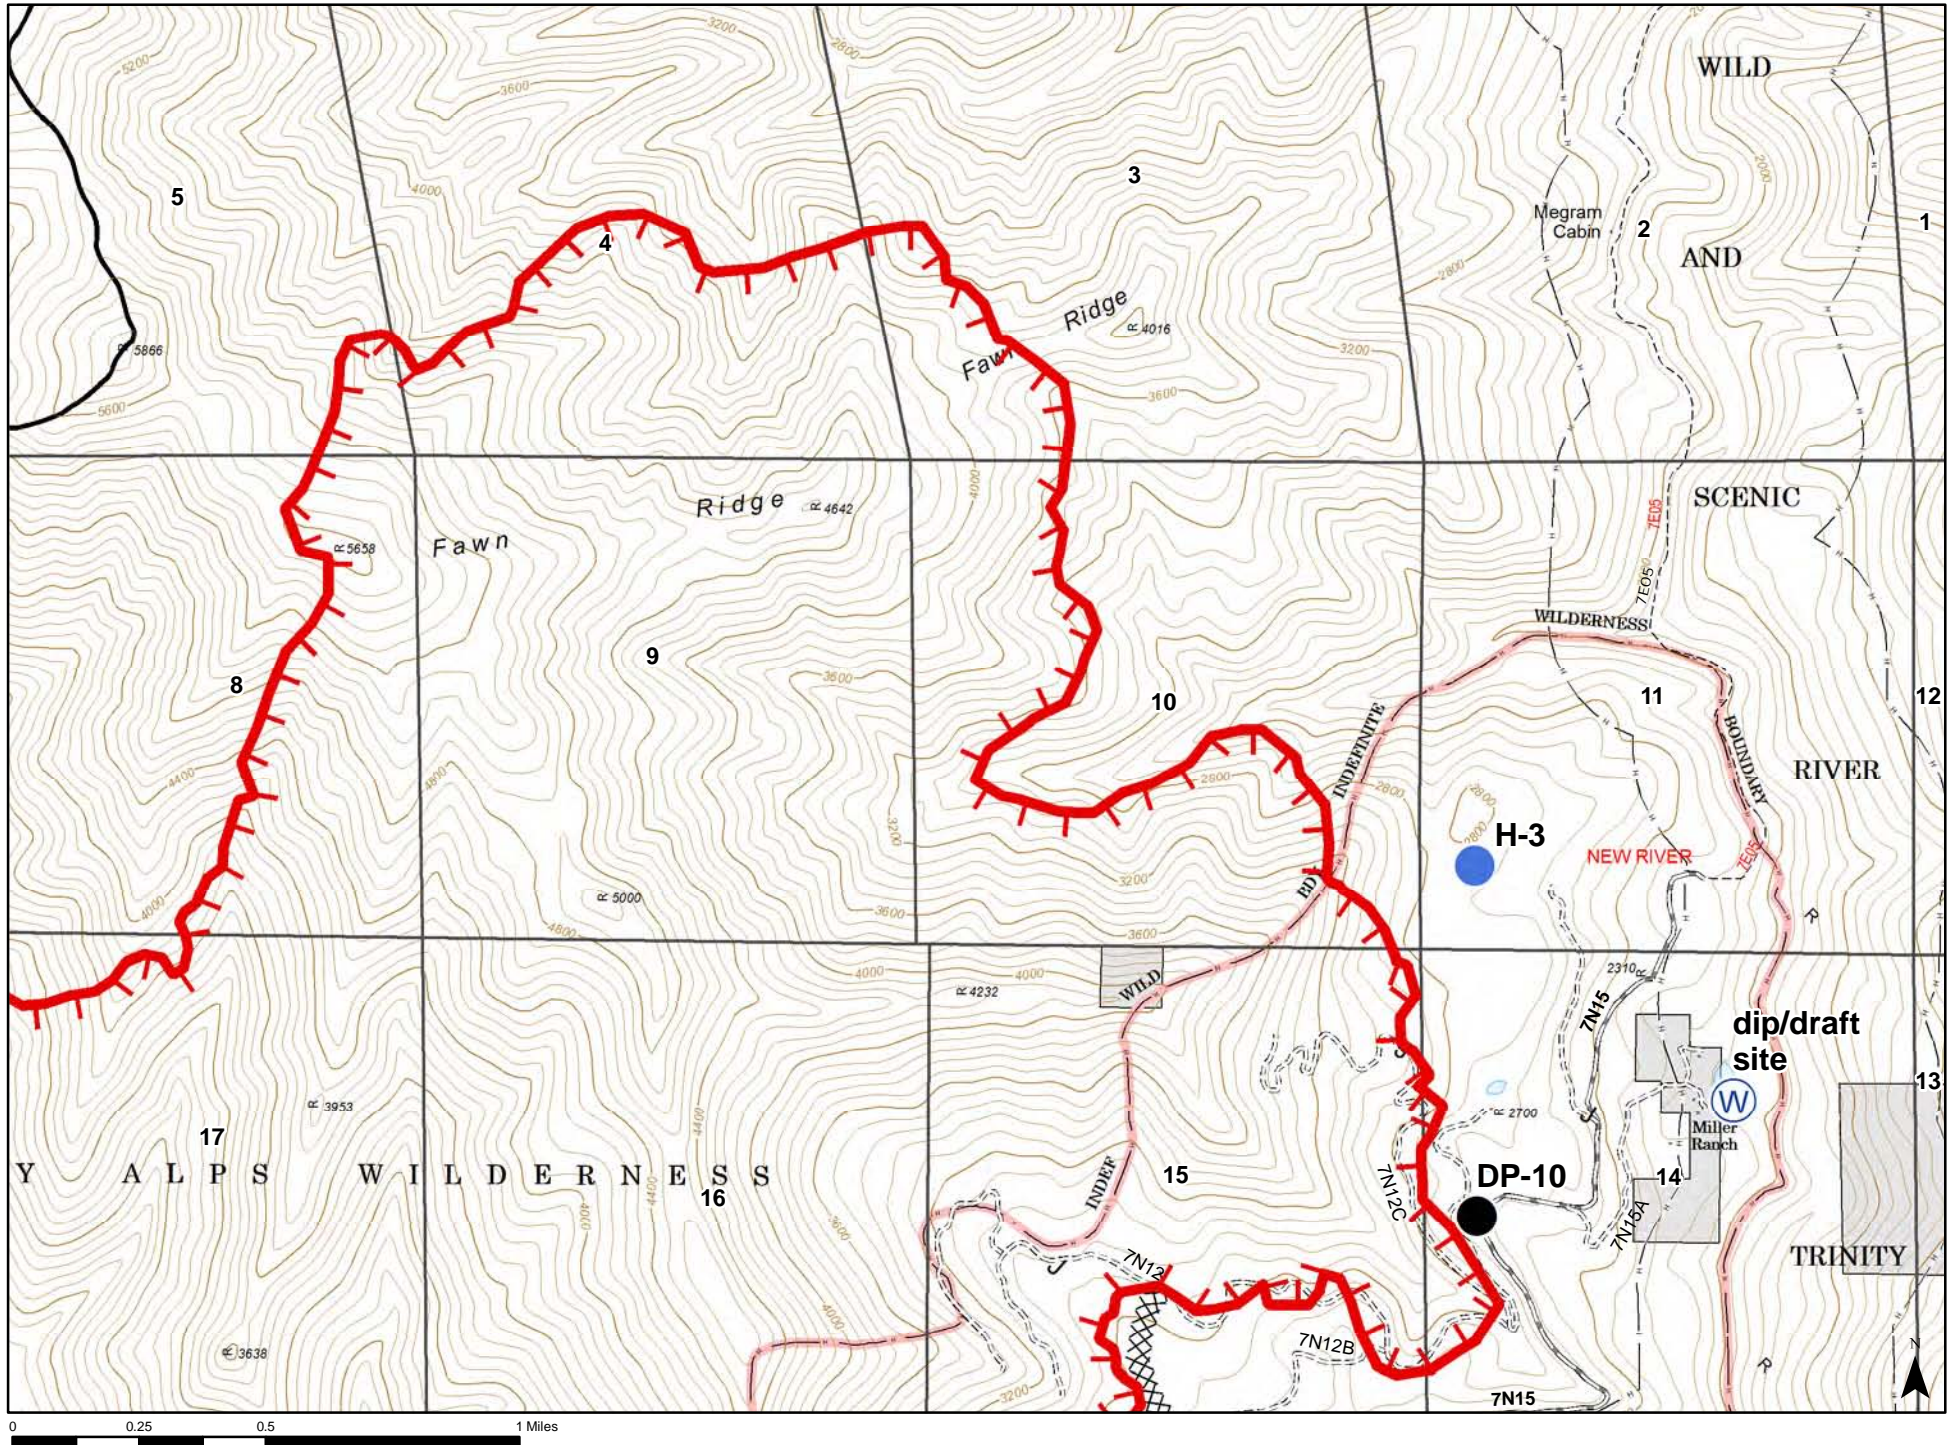

Incident Maps

- ⊙ Camp
- Drop Point
- ▣ Incident Command Post
- WX Mobile Weather Unit
- Ⓡ Repeater
- ⚠ Safety Zone
- Ⓜ Water Source
- ┌ Uncontrolled Fire Edge
- ⊗⊗⊗ Completed Dozer Line
- Completed Line
- H - H Hand Line
- R - R River as Natural Fire Break

CH-2