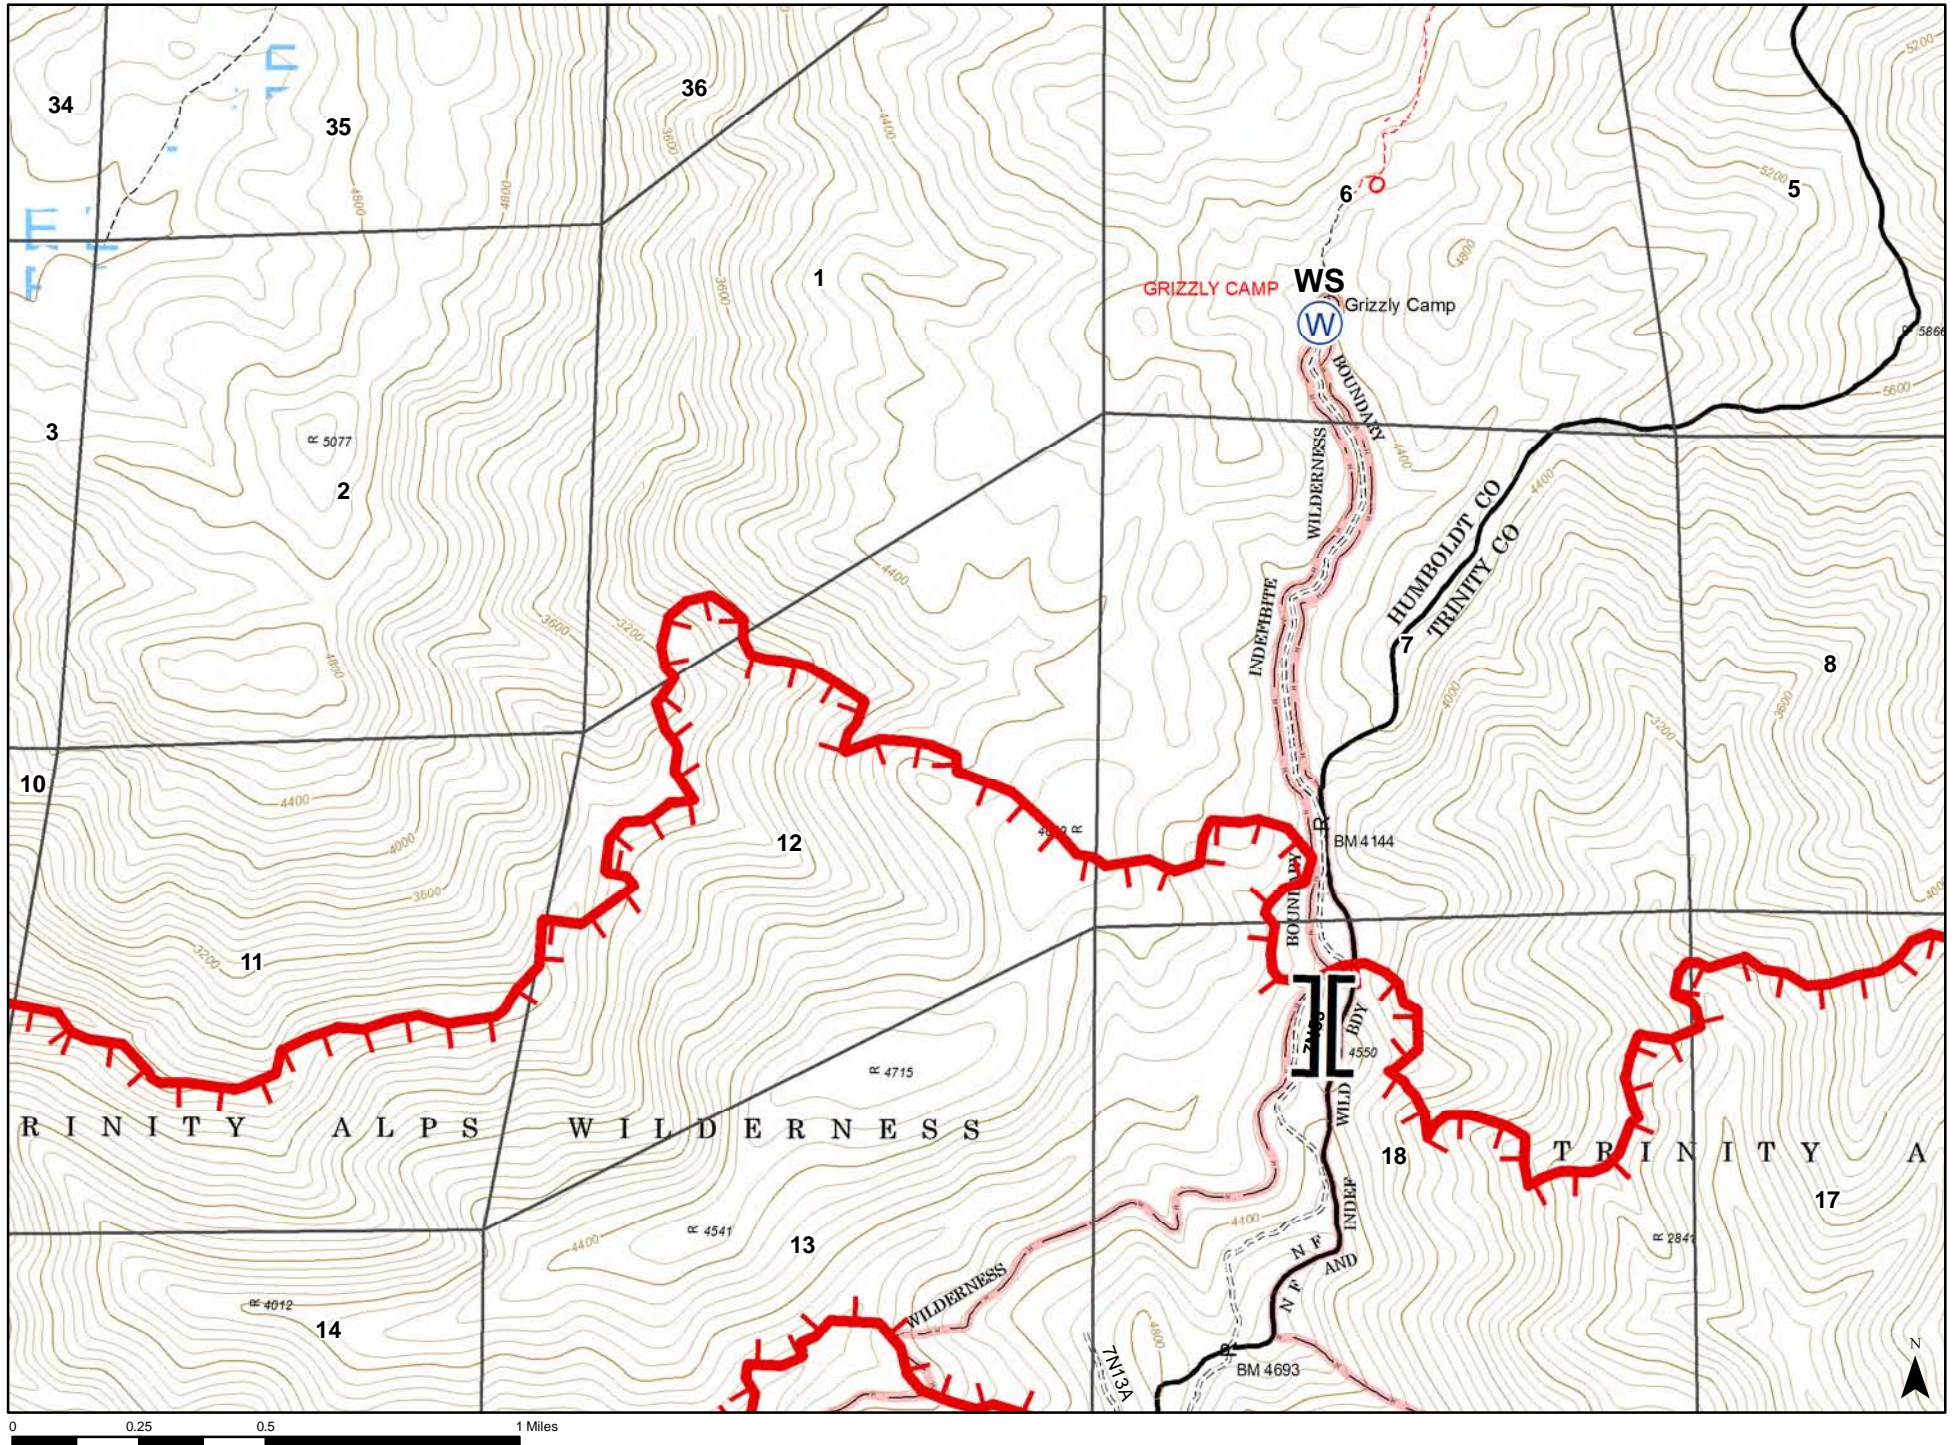

Incident Maps

- ⊙ Camp
- Drop Point
- ▣ Incident Command Post
- WX Mobile Weather Unit
- Ⓡ Repeater
- ⚠ Safety Zone
- Ⓜ Water Source
- ┌ Uncontrolled Fire Edge
- ⊗⊗⊗ Completed Dozer Line
- Completed Line
- H - H Hand Line
- R - R River as Natural Fire Break

CH-2