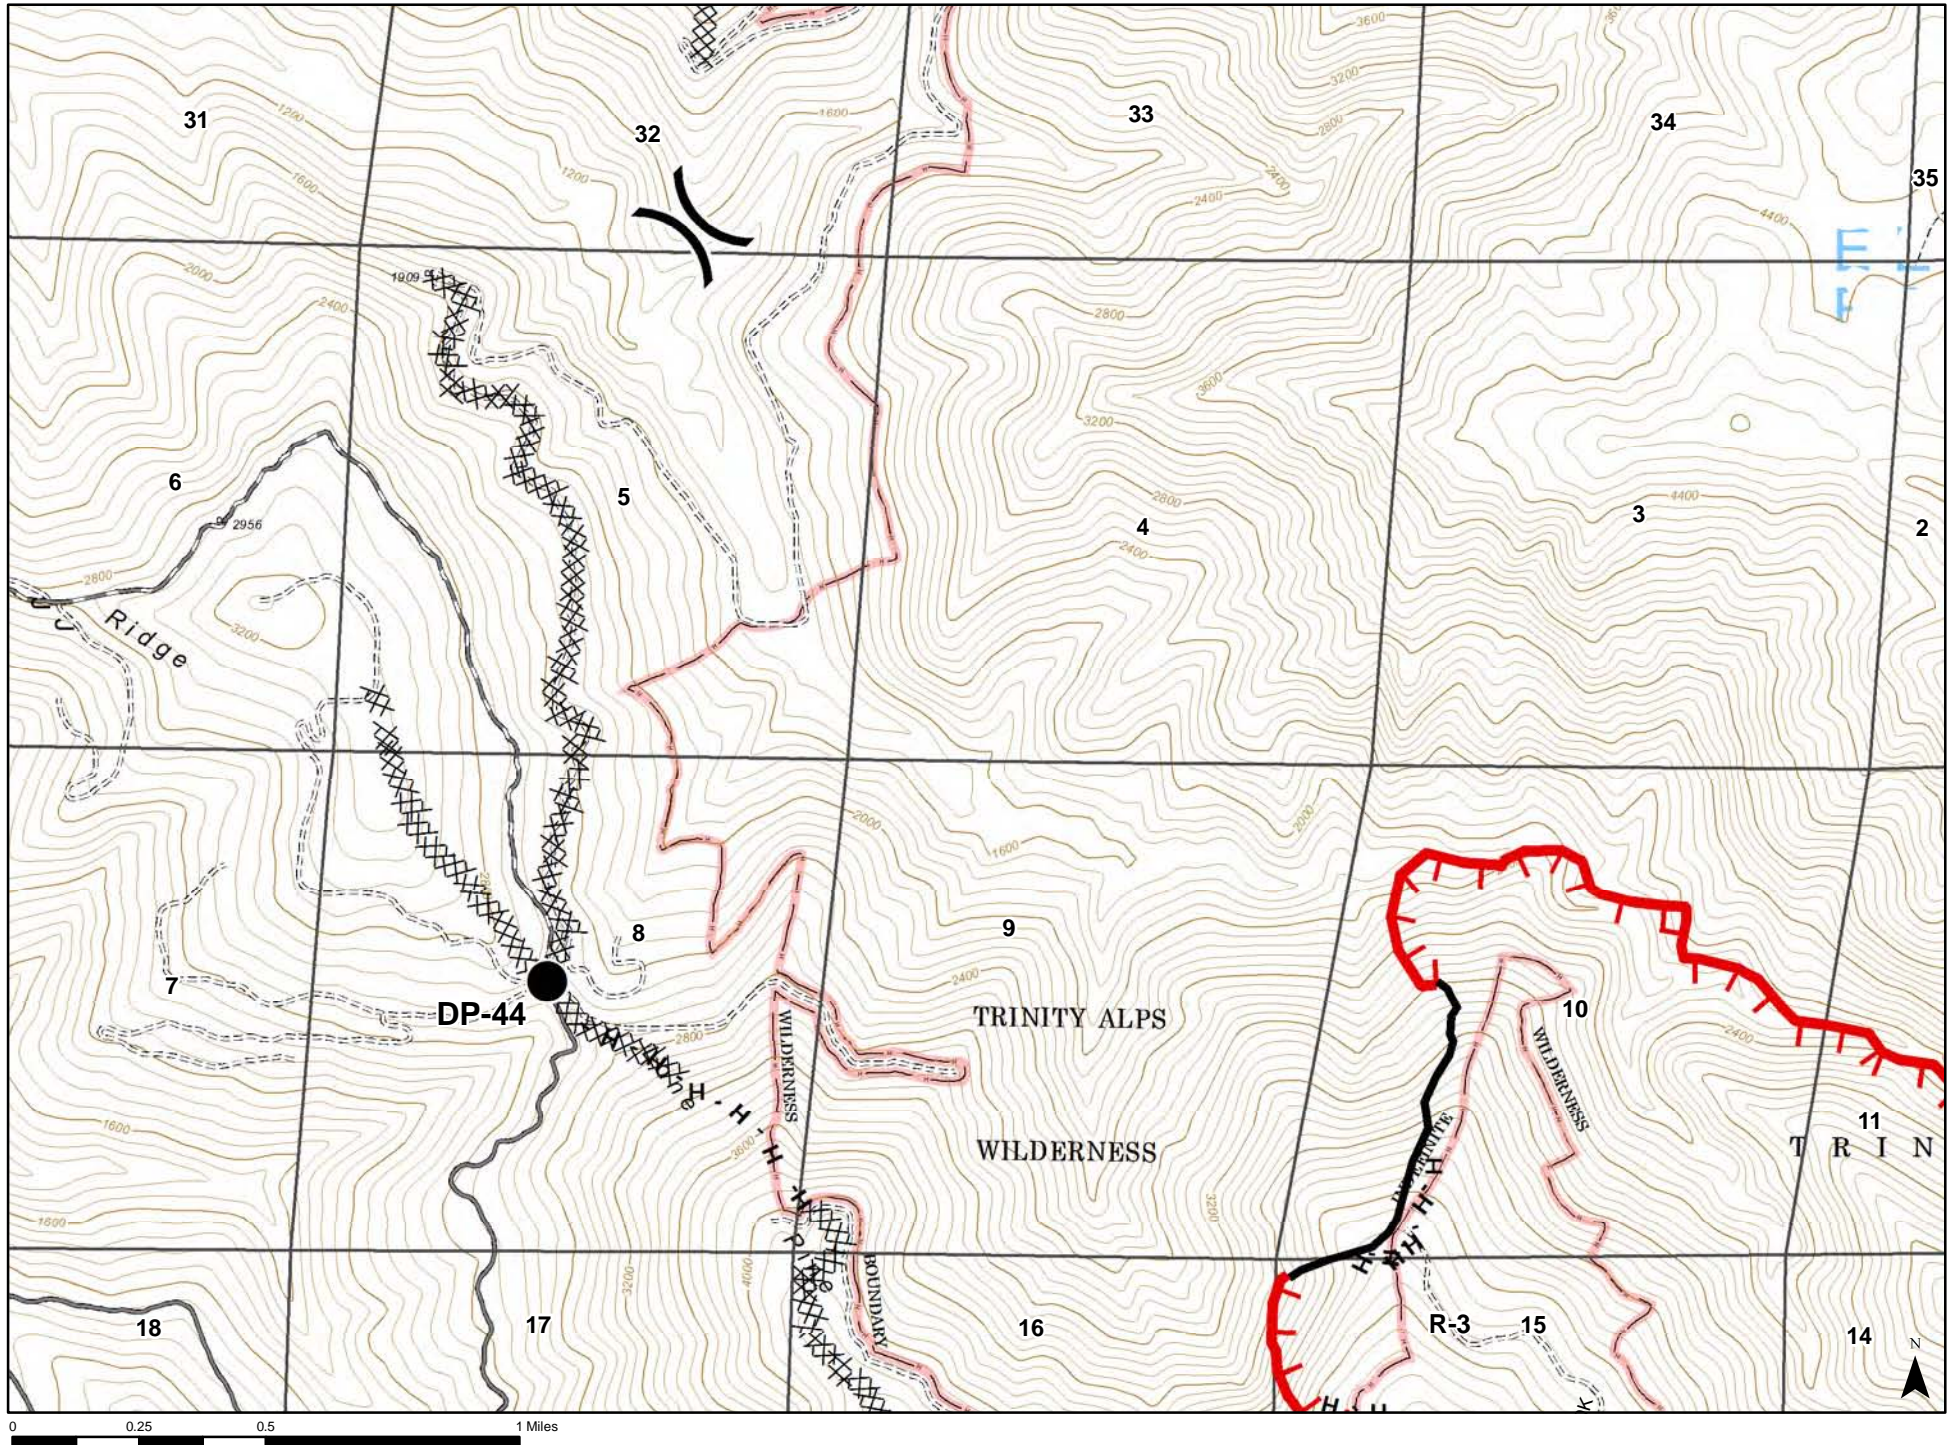

Incident Maps

- ⊙ Camp
- Drop Point
- ▣ Incident Command Post
- WX Mobile Weather Unit
- Ⓡ Repeater
- ⚠ Safety Zone
- Ⓜ Water Source
- ┌ Uncontrolled Fire Edge
- ⊗⊗⊗ Completed Dozer Line
- Completed Line
- H - H Hand Line
- R - R River as Natural Fire Break

CH-2