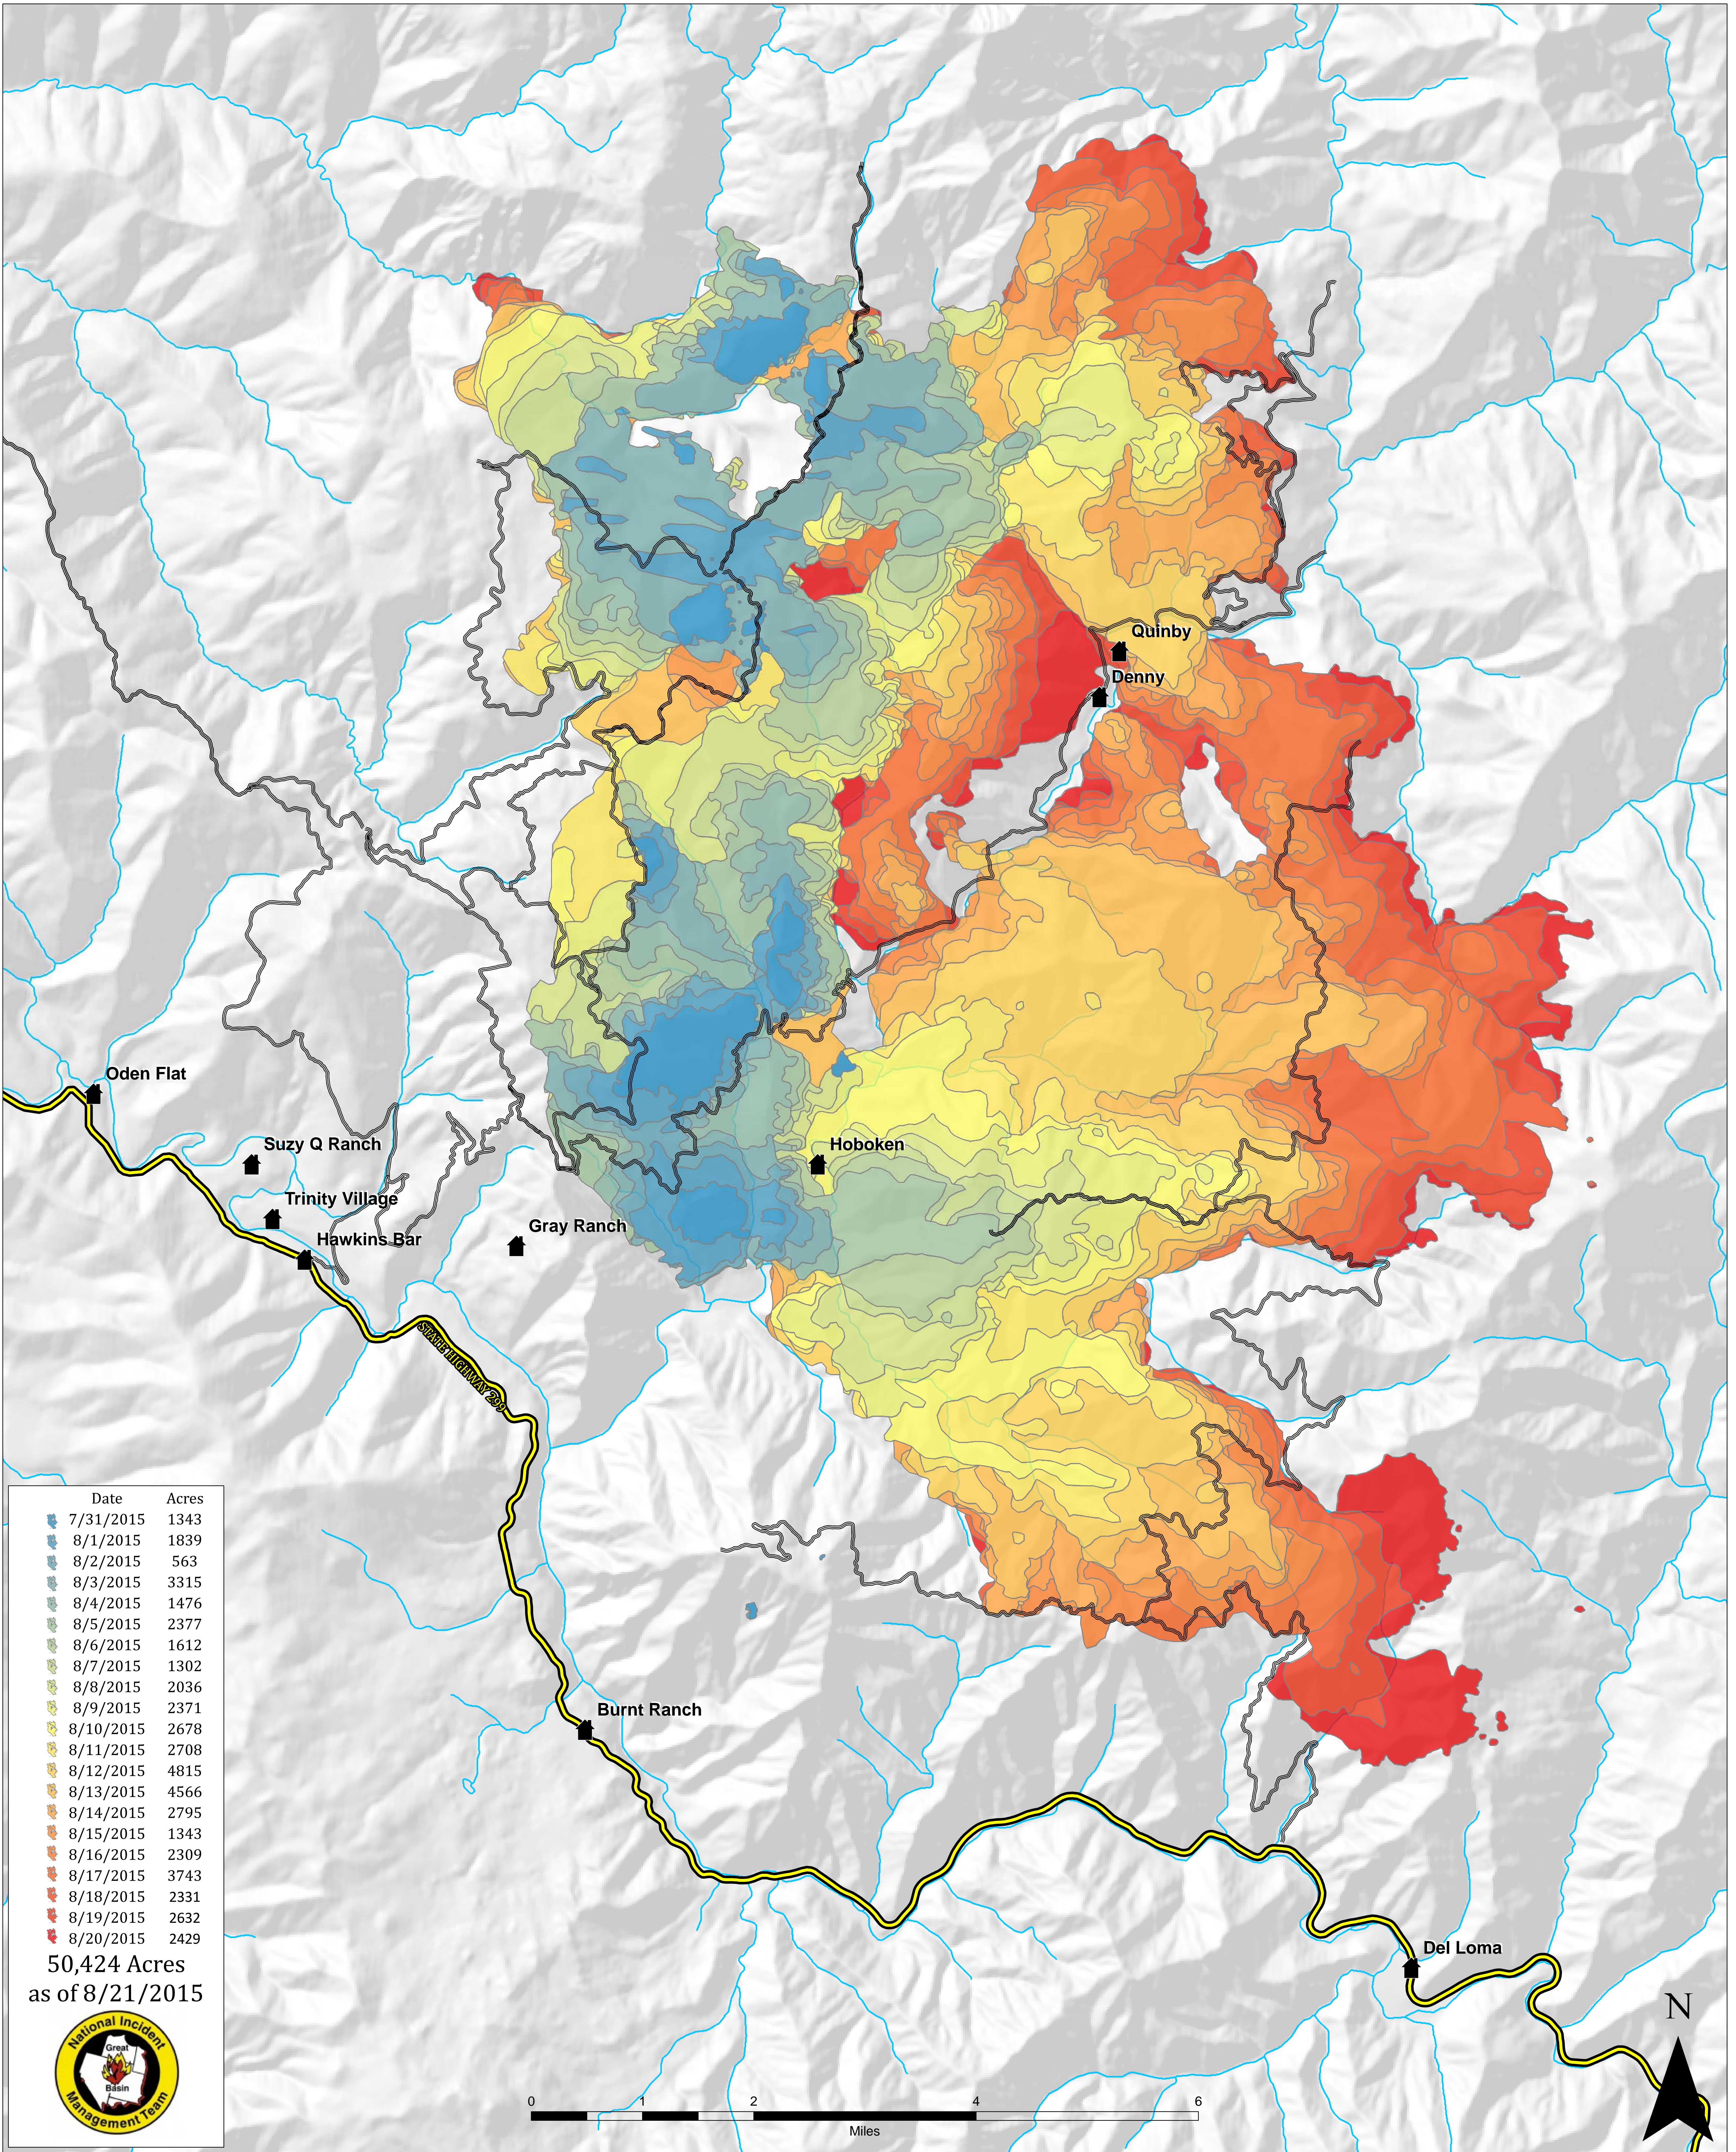

# River Complex Fire Progression Map

Date	Acres
7/31/2015	1343
8/1/2015	1839
8/2/2015	563
8/3/2015	3315
8/4/2015	1476
8/5/2015	2377
8/6/2015	1612
8/7/2015	1302
8/8/2015	2036
8/9/2015	2371
8/10/2015	2678
8/11/2015	2708
8/12/2015	4815
8/13/2015	4566
8/14/2015	2795
8/15/2015	1343
8/16/2015	2309
8/17/2015	3743
8/18/2015	2331
8/19/2015	2632
8/20/2015	2429

50,424 Acres  
as of 8/21/2015