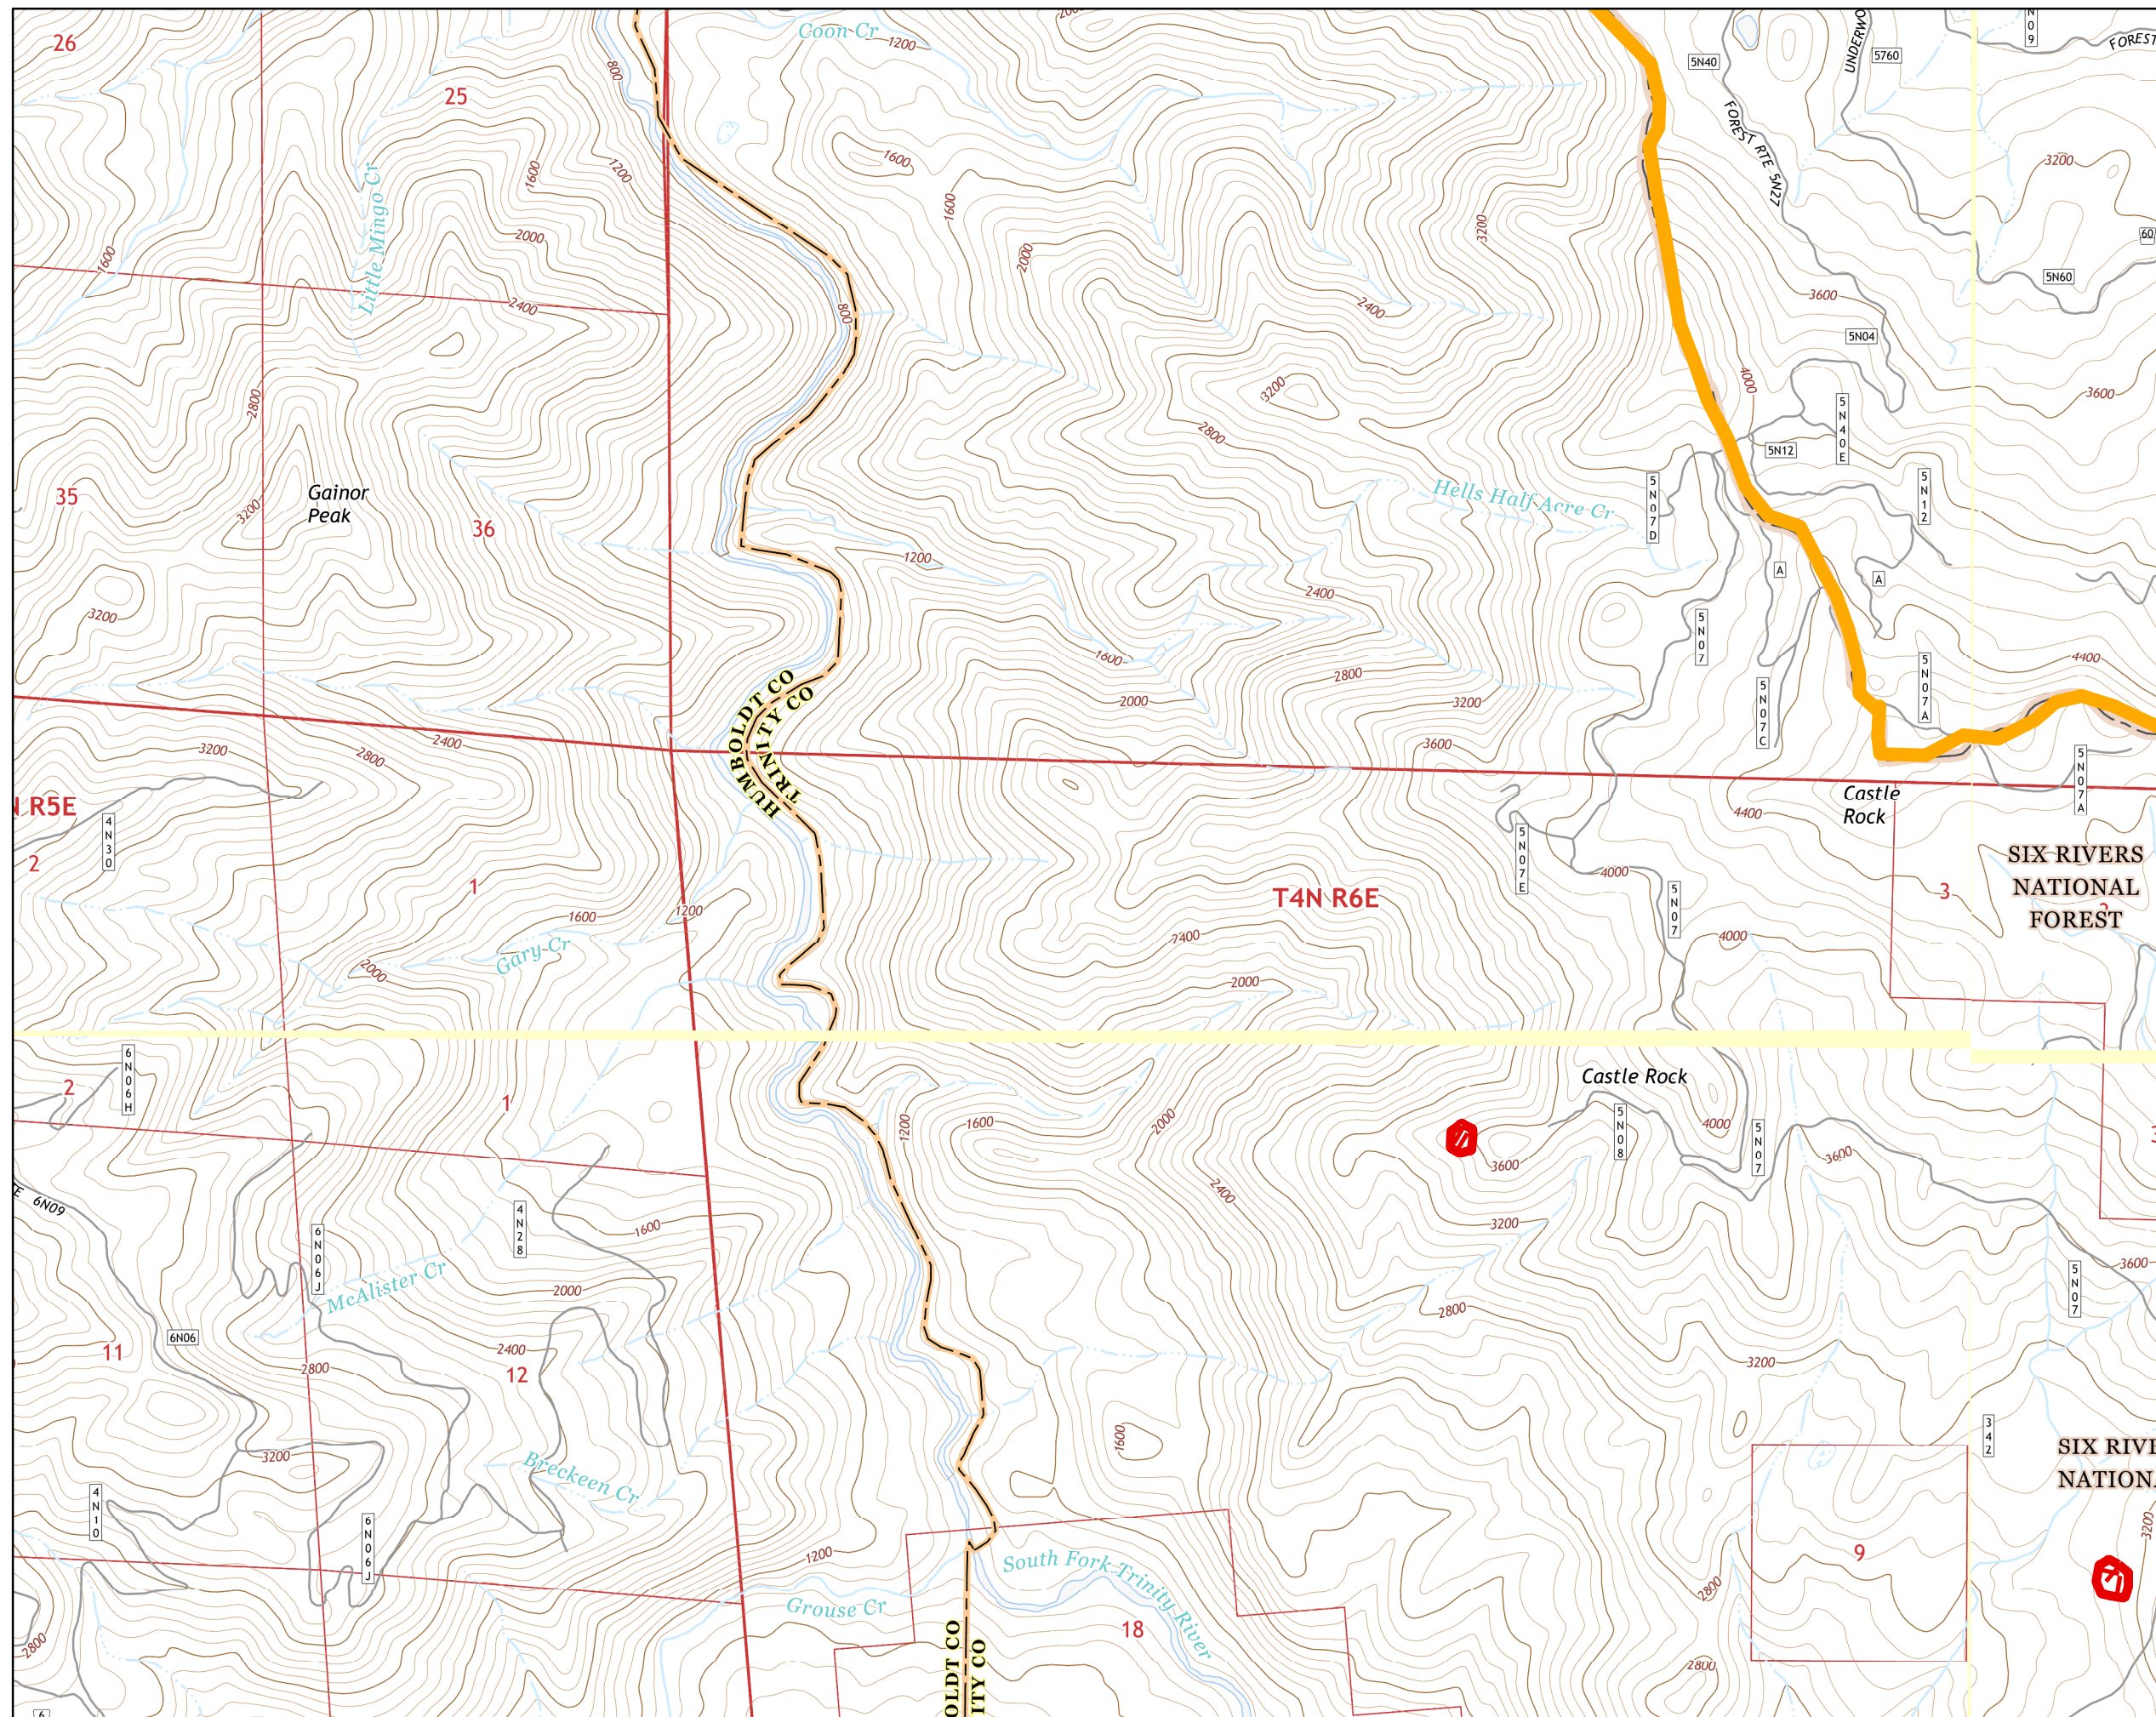

Fork Complex CA-SHF-002067

IAP Map
August 1, 2015
Night Shift
Page 3

Legend

- IR Heat Perimeter
  20150731 2009hrs
- IA_Responsibility
- Fire Location