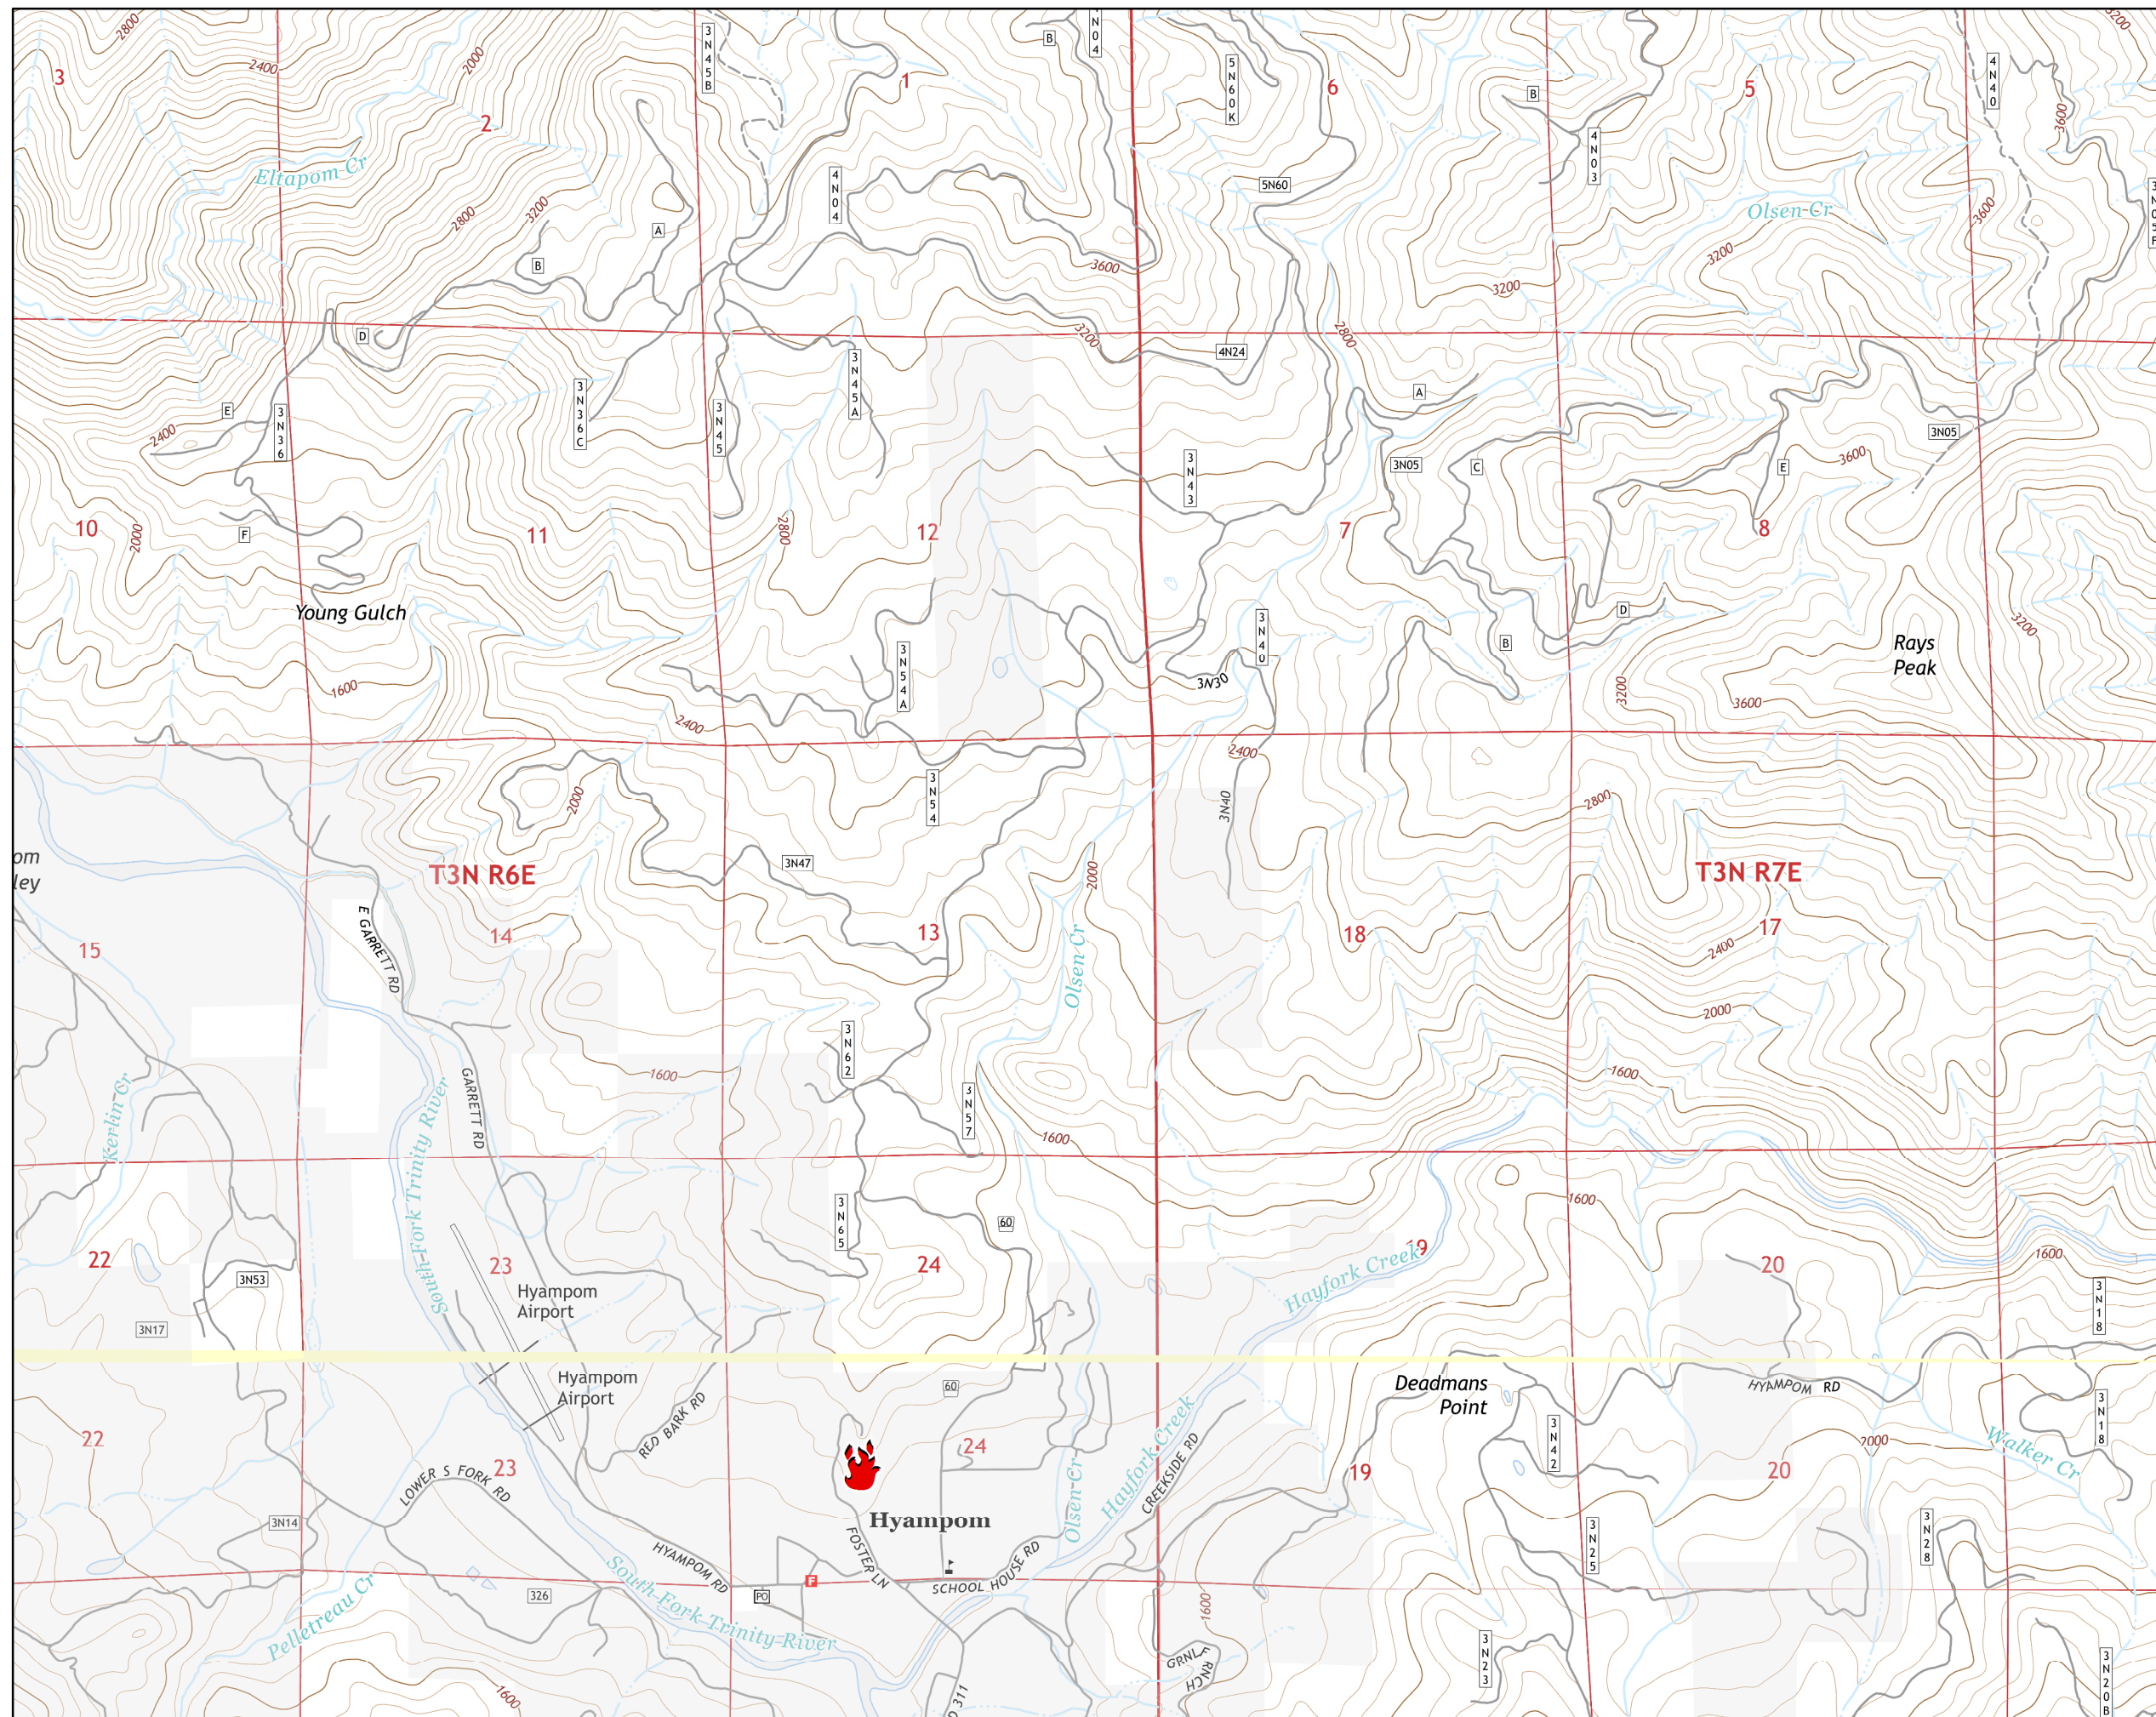

Fork Complex CA-SHF-002067

IAP Map August 1, 2015 Night Shift Page 9

Legend

- IR Heat Perimeter
  20150731 2009hrs
- IA_Responsibility
- Fire Location