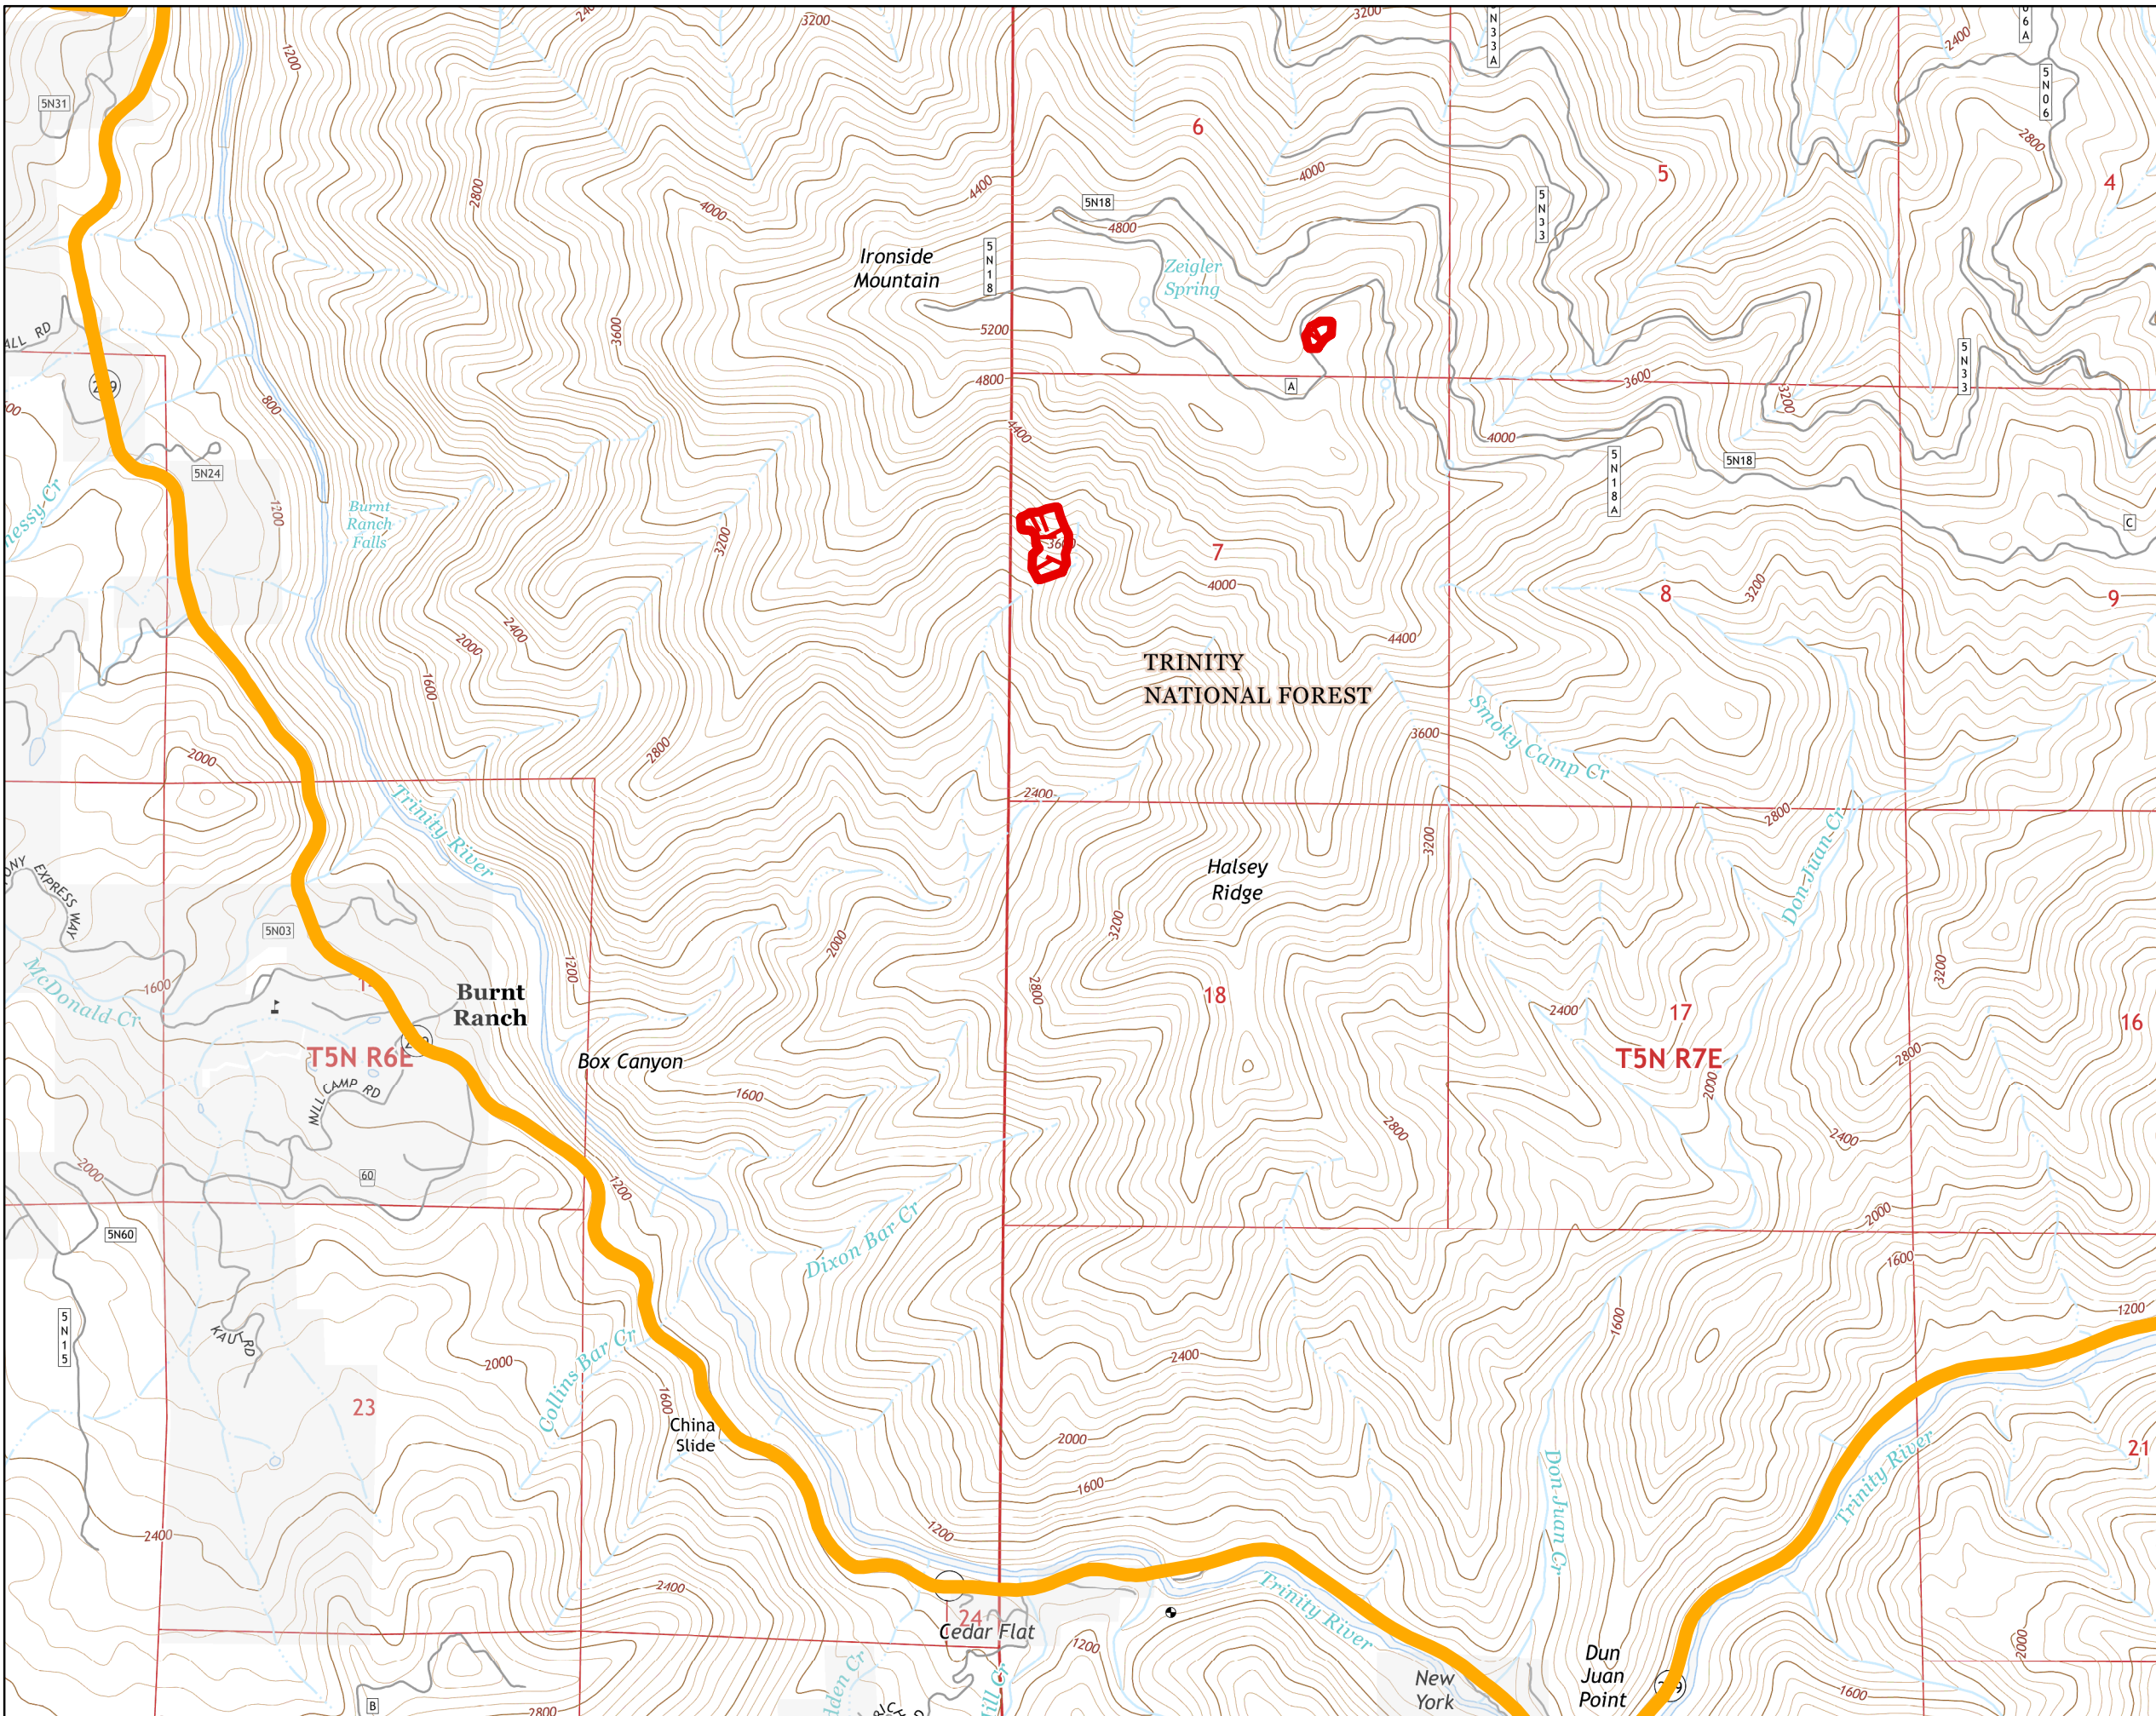

Fork Complex CA-SHF-002067

IAP Map
August 1, 2015
Night Shift
Page 2

Legend

- IR Heat Perimeter
  20150731 2009hrs
- IA_Responsibility
- Fire Location