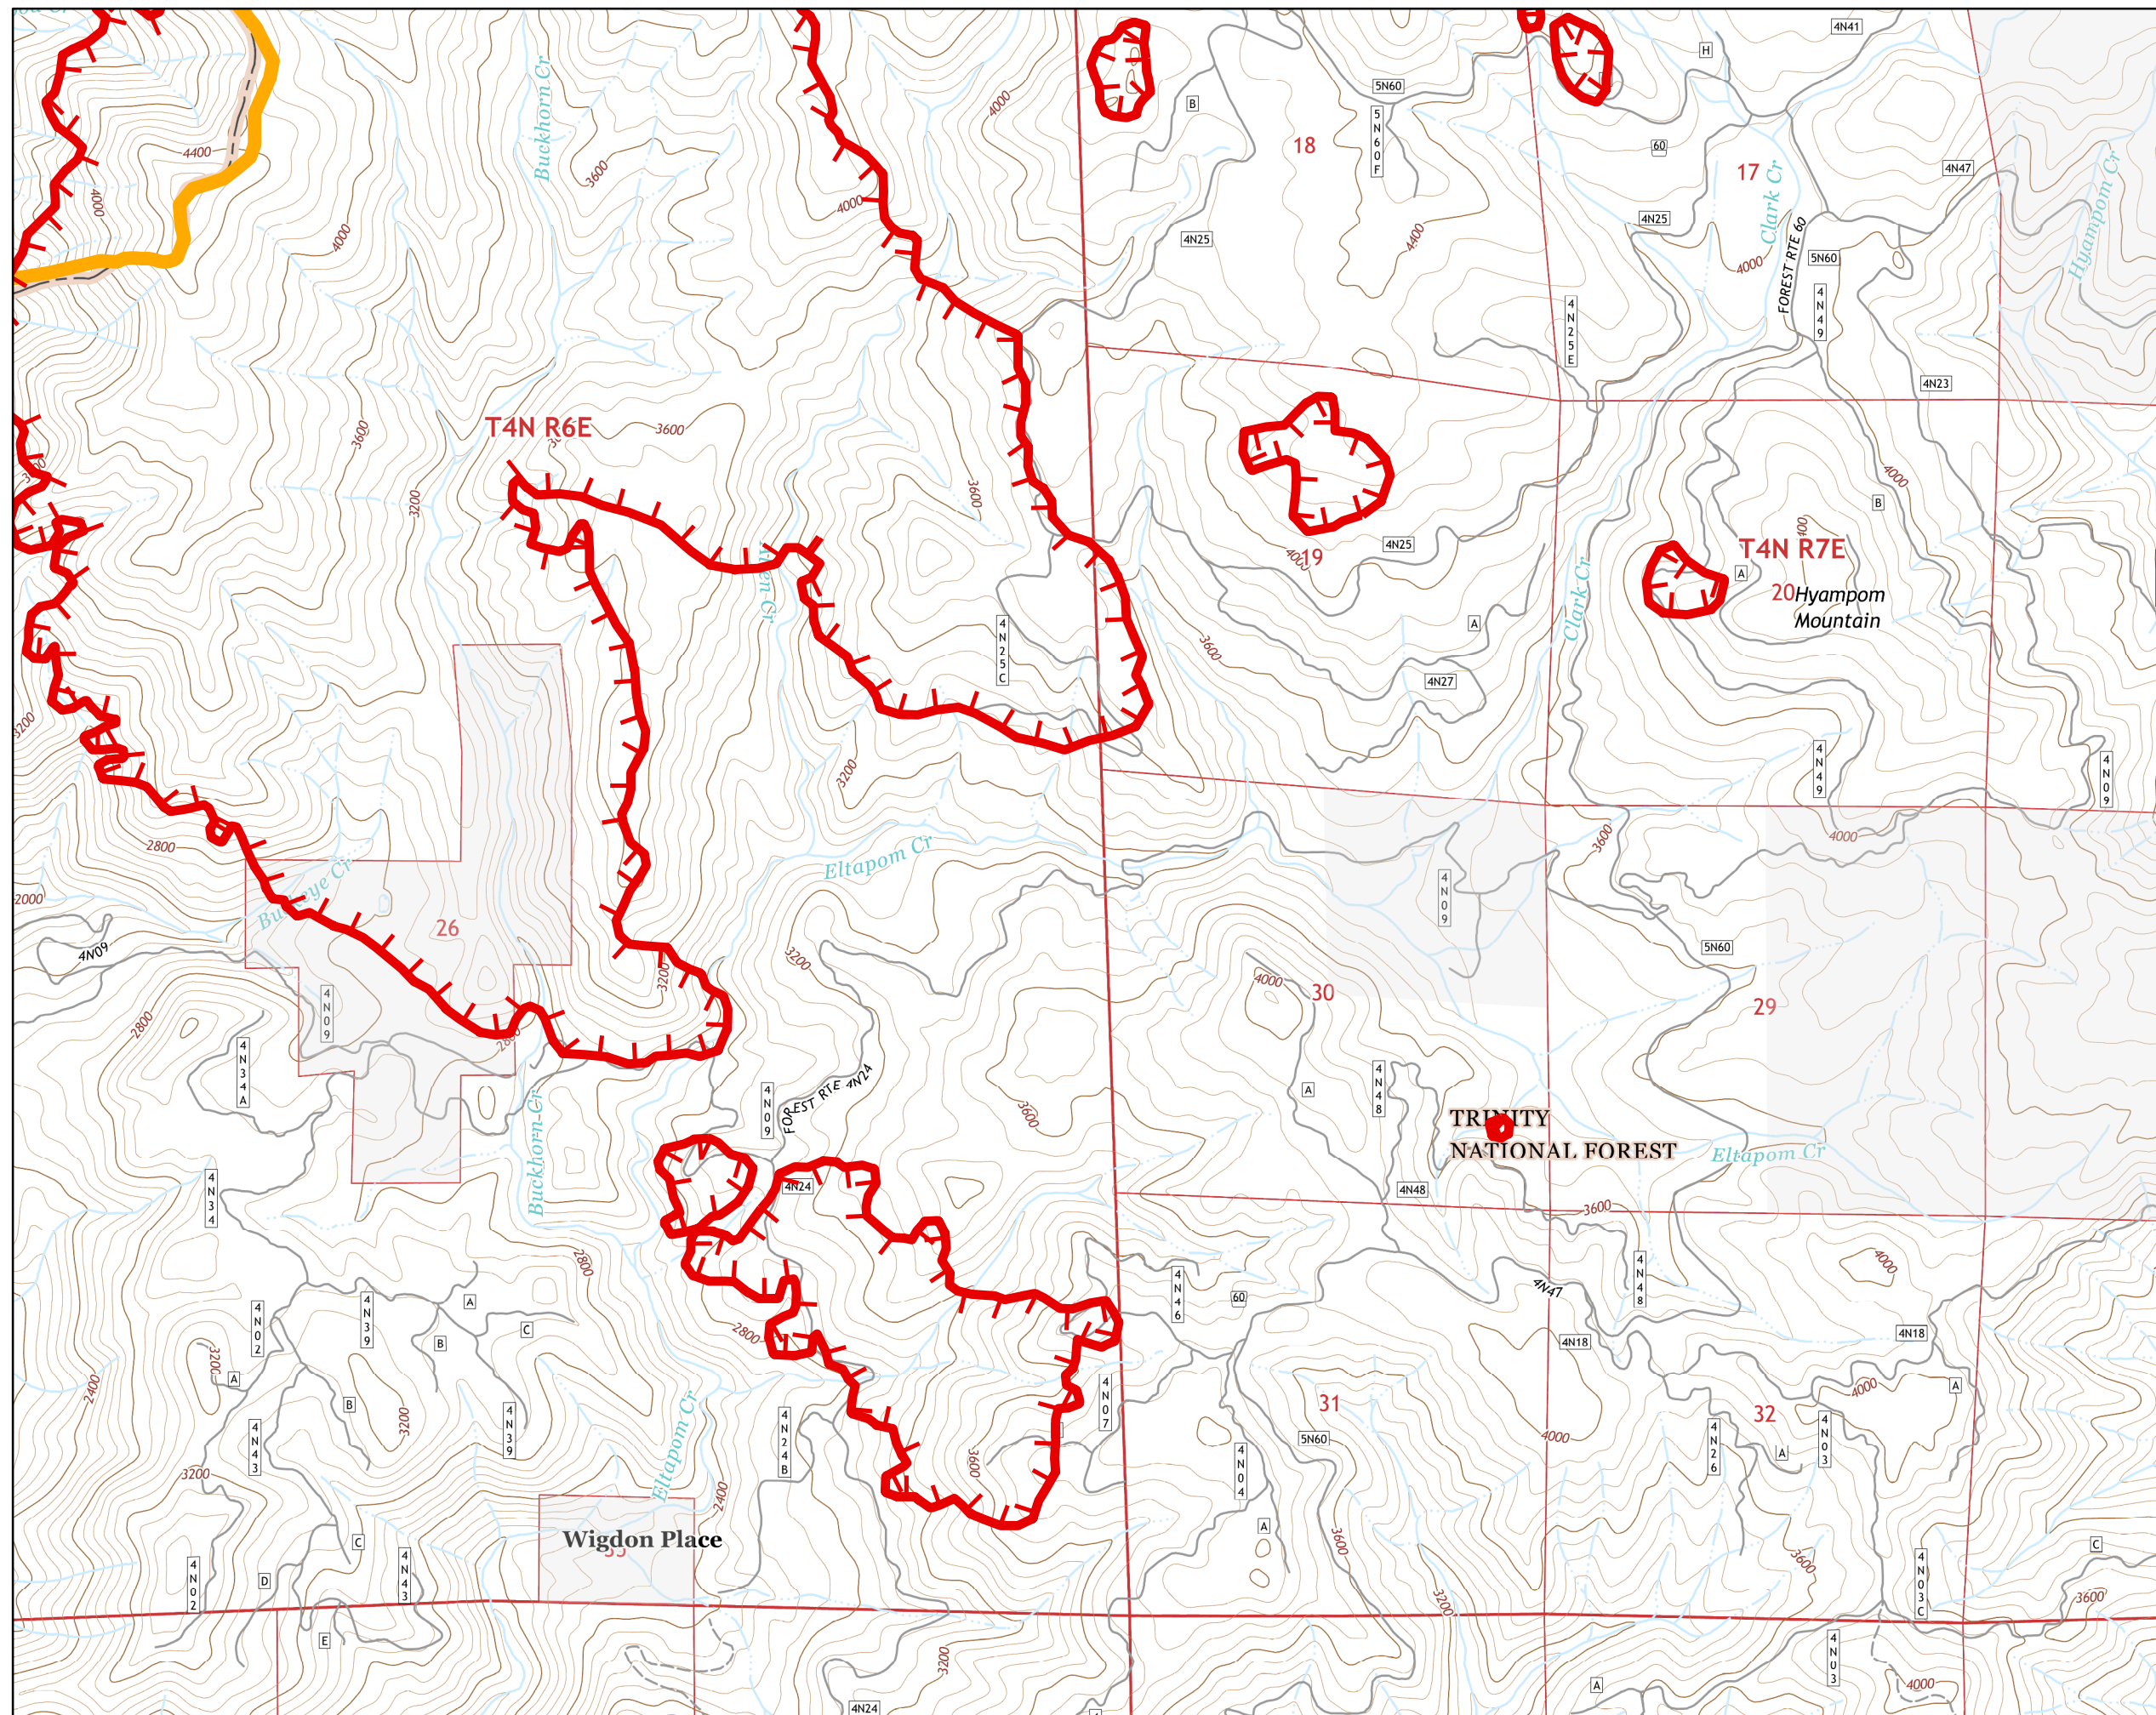

Fork Complex CA-SHF-002067

IAP Map
August 1, 2015
Night Shift
Page 6

Legend

- IR Heat Perimeter
  20150731 2009hrs
- IA_Responsibility
- Fire Location