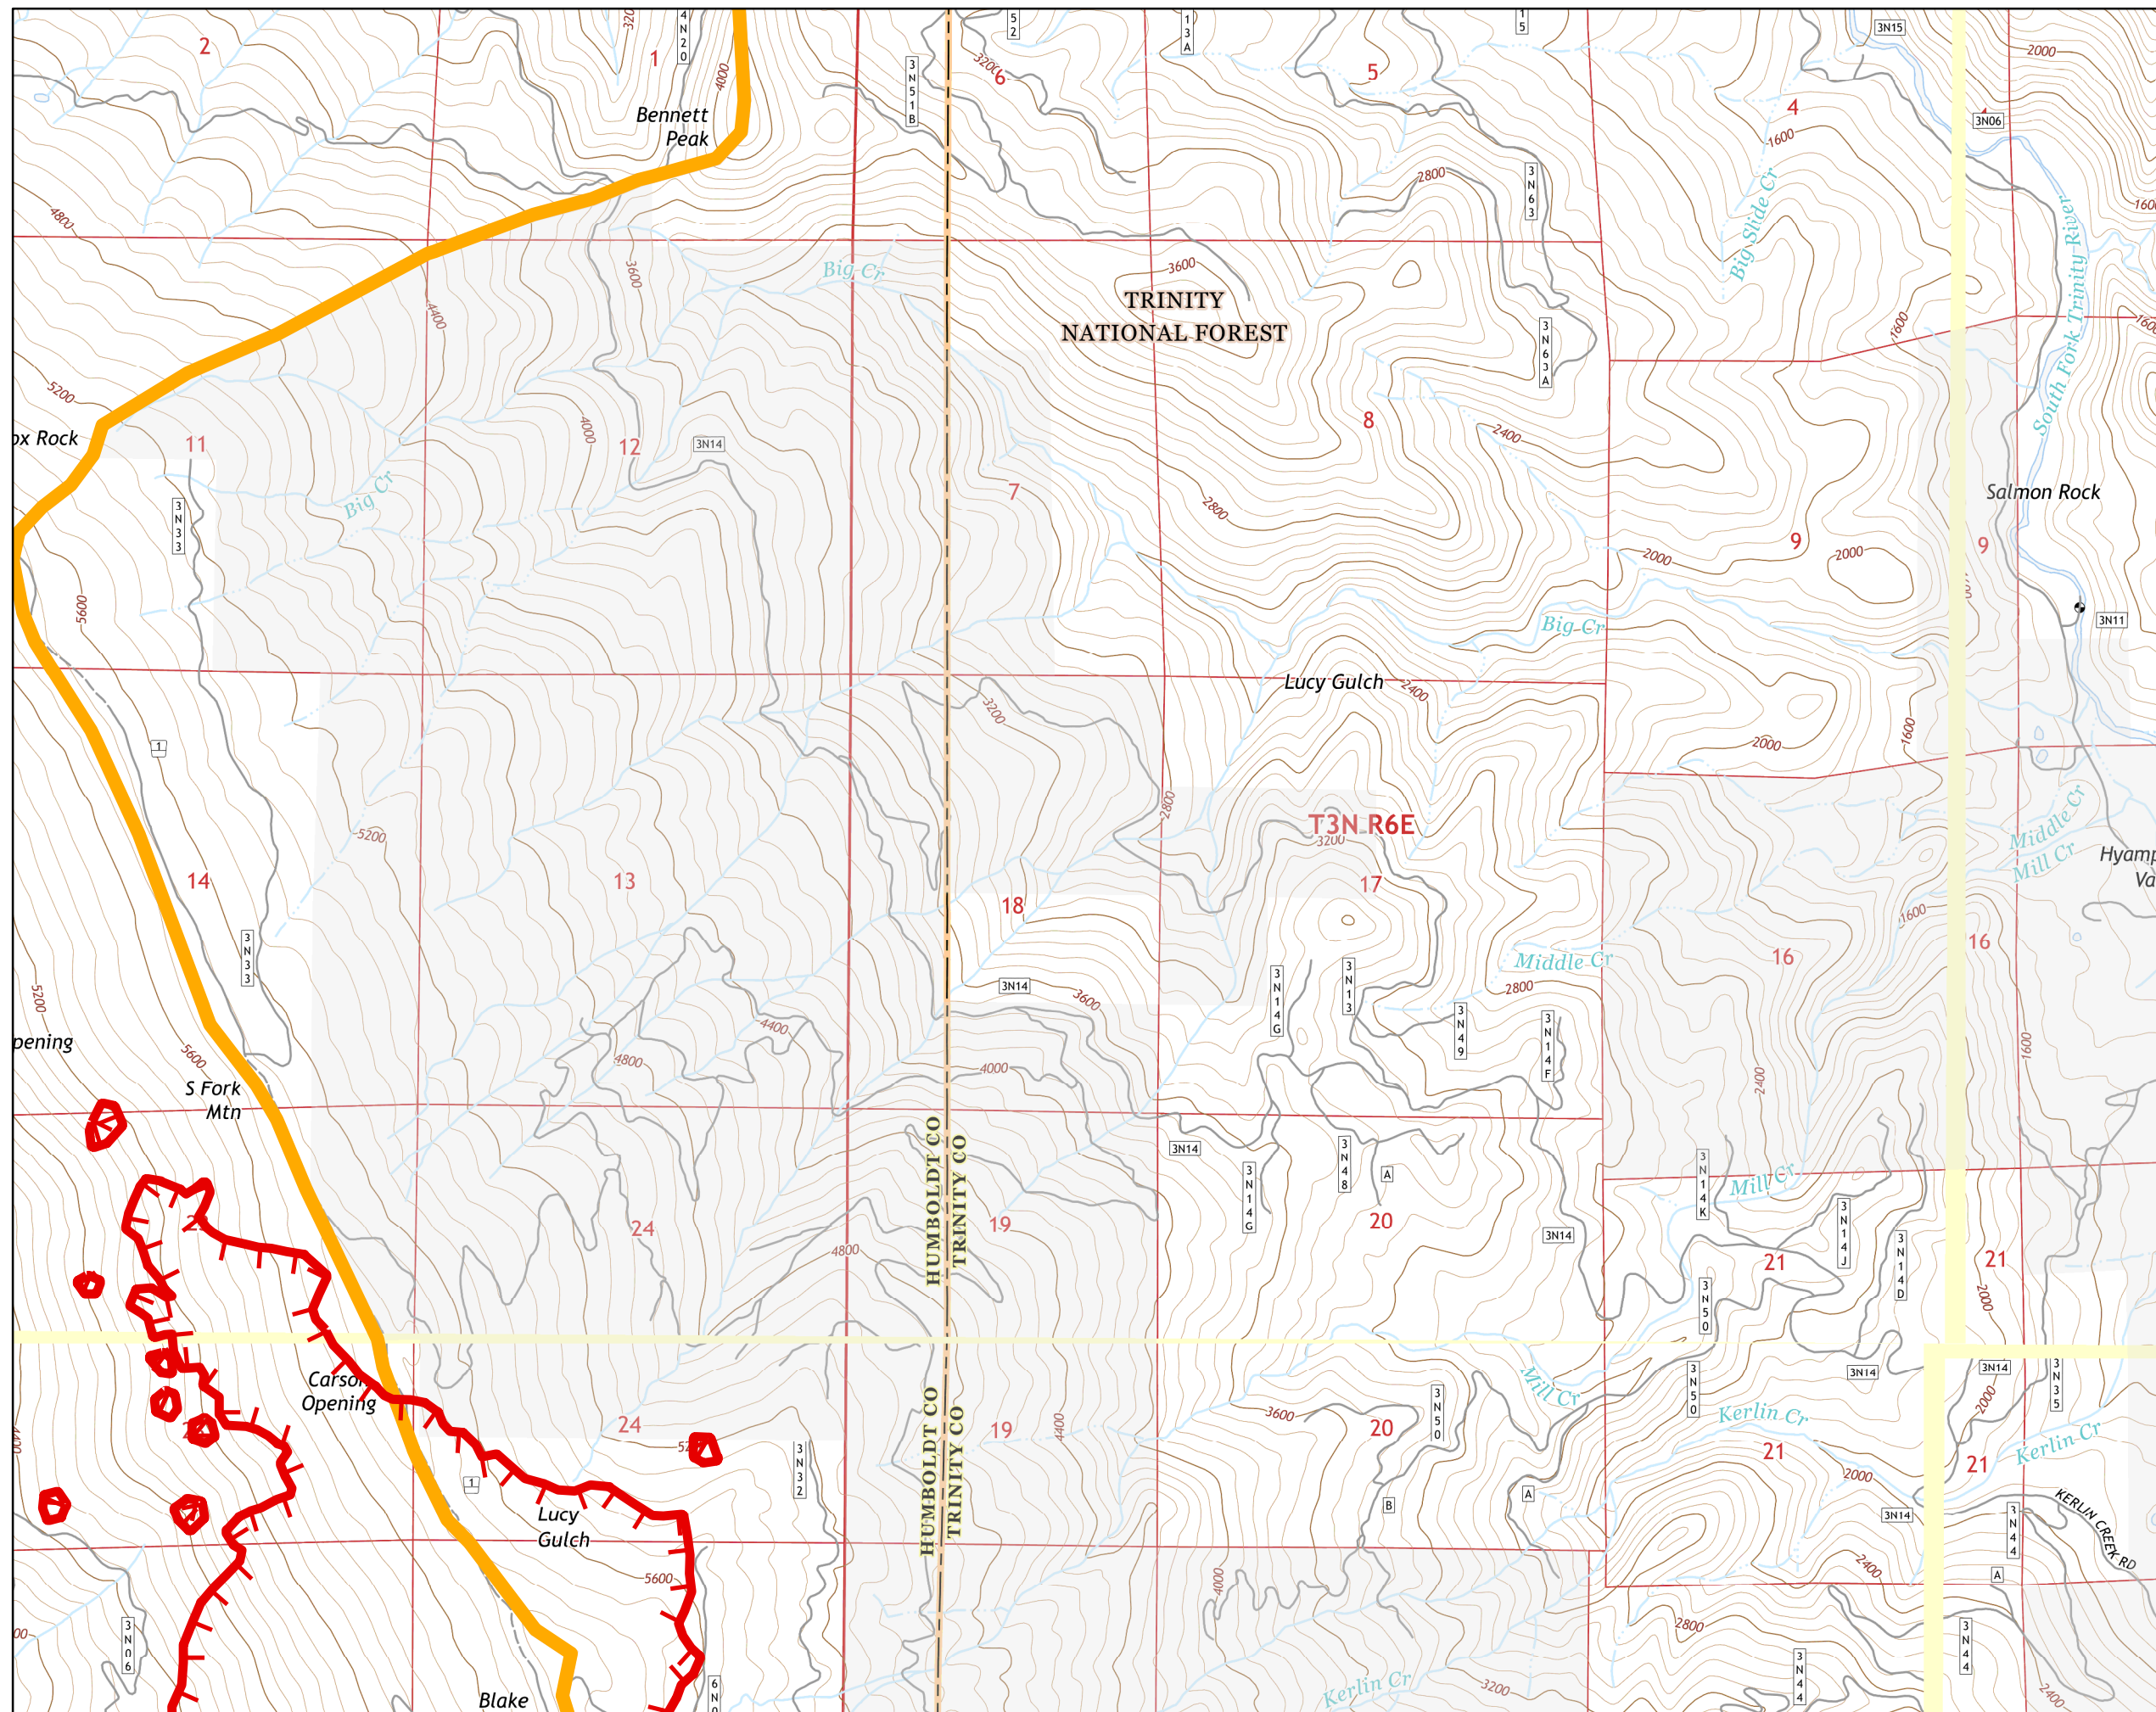

Fork Complex CA-SHF-002067

IAP Map
August 1, 2015
Night Shift
Page 8

Legend

- IR Heat Perimeter
  20150731 2009hrs
- IA_Responsibility
- Fire Location