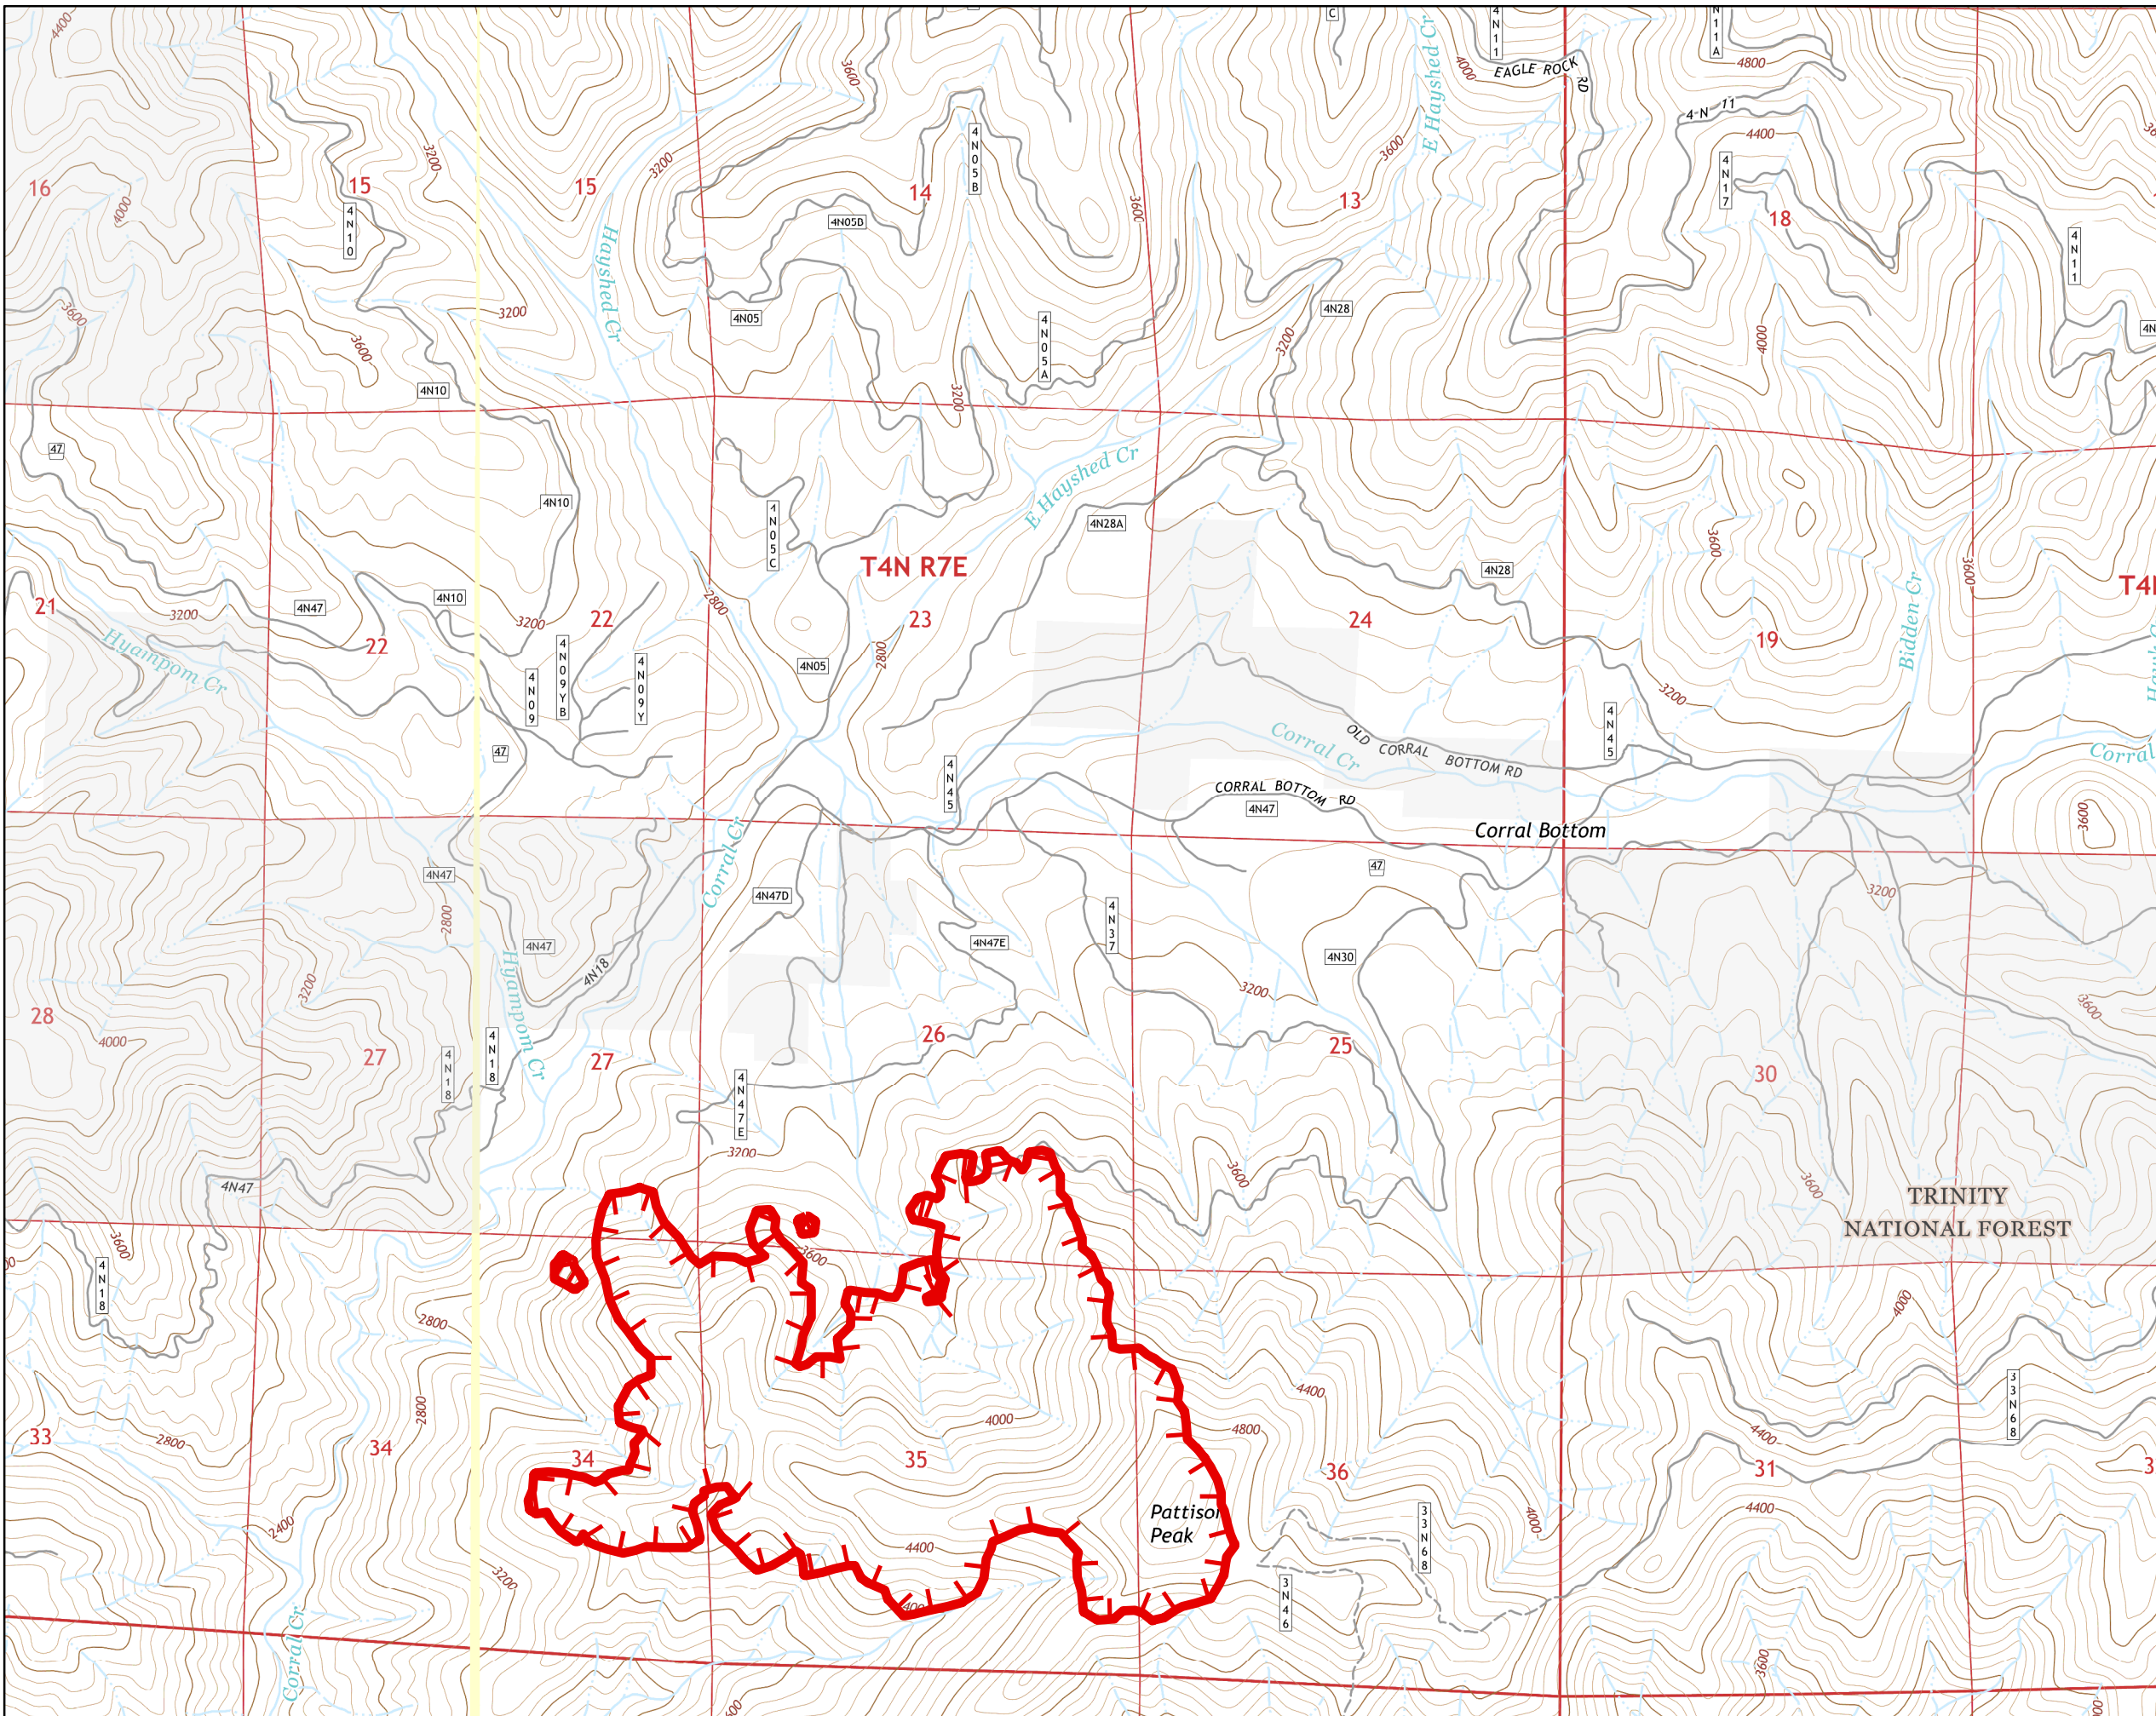

Fork Complex CA-SHF-002067

IAP Map
August 1, 2015
Night Shift
Page 4

Legend

 IR Heat Perimeter
20150731 2009hrs

 IA_Responsibility

 Fire Location

Fork Complex CA-SHF-002067

IAP Map
August 1, 2015
Night Shift
Page 5

Legend

-  IR Heat Perimeter
20150731 2009hrs
-  IA_Responsibility
-  Fire Location

Fork Complex CA-SHF-002067

IAP Map
August 1, 2015
Night Shift
Page 6

Legend

-  IR Heat Perimeter
20150731 2009hrs
-  IA_Responsibility
-  Fire Location

Fork Complex CA-SHF-002067

IAP Map
August 1, 2015
Night Shift
Page 7

Legend

-  IR Heat Perimeter
20150731 2009hrs
-  IA_Responsibility
-  Fire Location

Fork Complex CA-SHF-002067

IAP Map
August 1, 2015
Night Shift
Page 8

Legend

-  IR Heat Perimeter
20150731 2009hrs
-  IA_Responsibility
-  Fire Location

Fork Complex CA-SHF-002067

IAP Map August 1, 2015 Night Shift Page 9

Legend

-  IR Heat Perimeter
20150731 2009hrs
-  IA_Responsibility
-  Fire Location