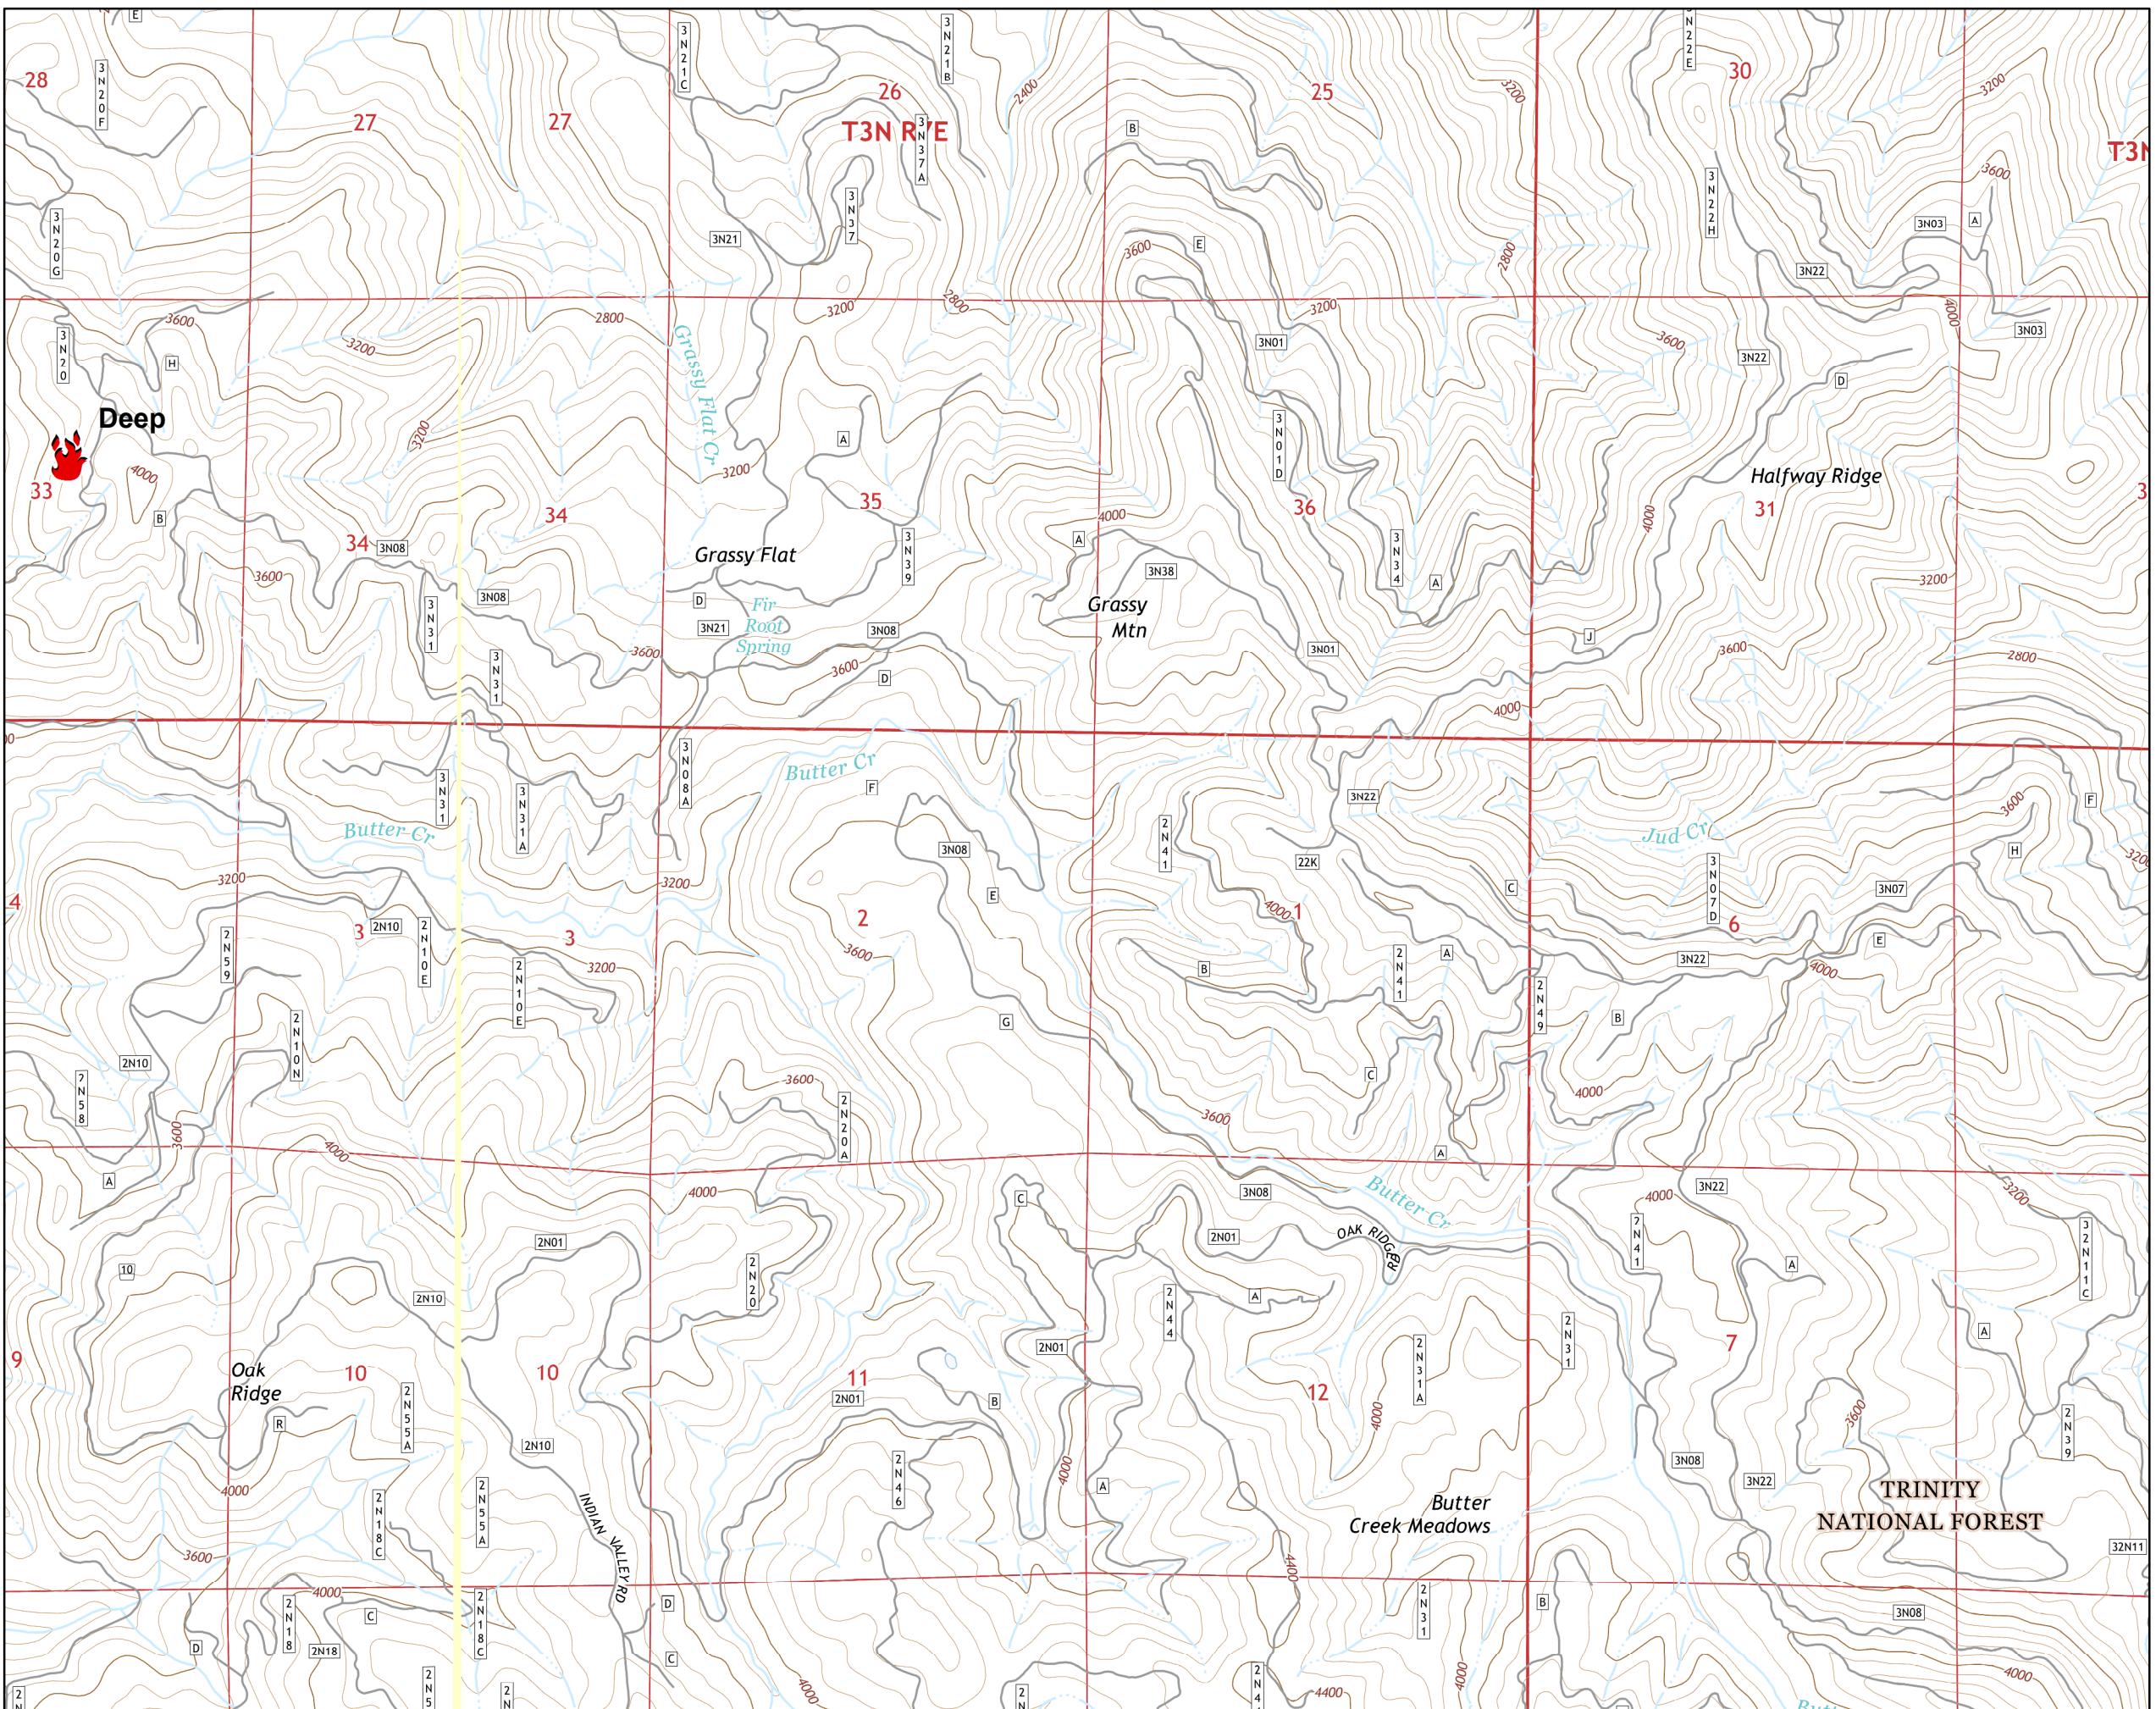

Fork Complex CA-SHF-002067

IAP Map
August 1, 2015
Night Shift
Page 10

Legend

-  IR Heat Perimeter
20150731 2009hrs
-  IA_Responsibility
-  Fire Location

Fork Complex CA-SHF-002067

IAP Map August 1, 2015 Night Shift Page 11

Legend

-  IR Heat Perimeter
20150731 2009hrs
-  IA_Responsibility
-  Fire Location

Fork Complex CA-SHF-002067

IAP Map
August 1, 2015
Night Shift
Page 12

Legend

-  IR Heat Perimeter
20150731 2009hrs
-  IA_Responsibility
-  Fire Location

Fork Complex CA-SHF-002067

IAP Map
August 1, 2015
Night Shift
Page 13

Legend

-  IR Heat Perimeter
20150731 2009hrs
-  IA_Responsibility
-  Fire Location

Fork Complex CA-SHF-002067

IAP Map
August 1, 2015
Night Shift
Page 14