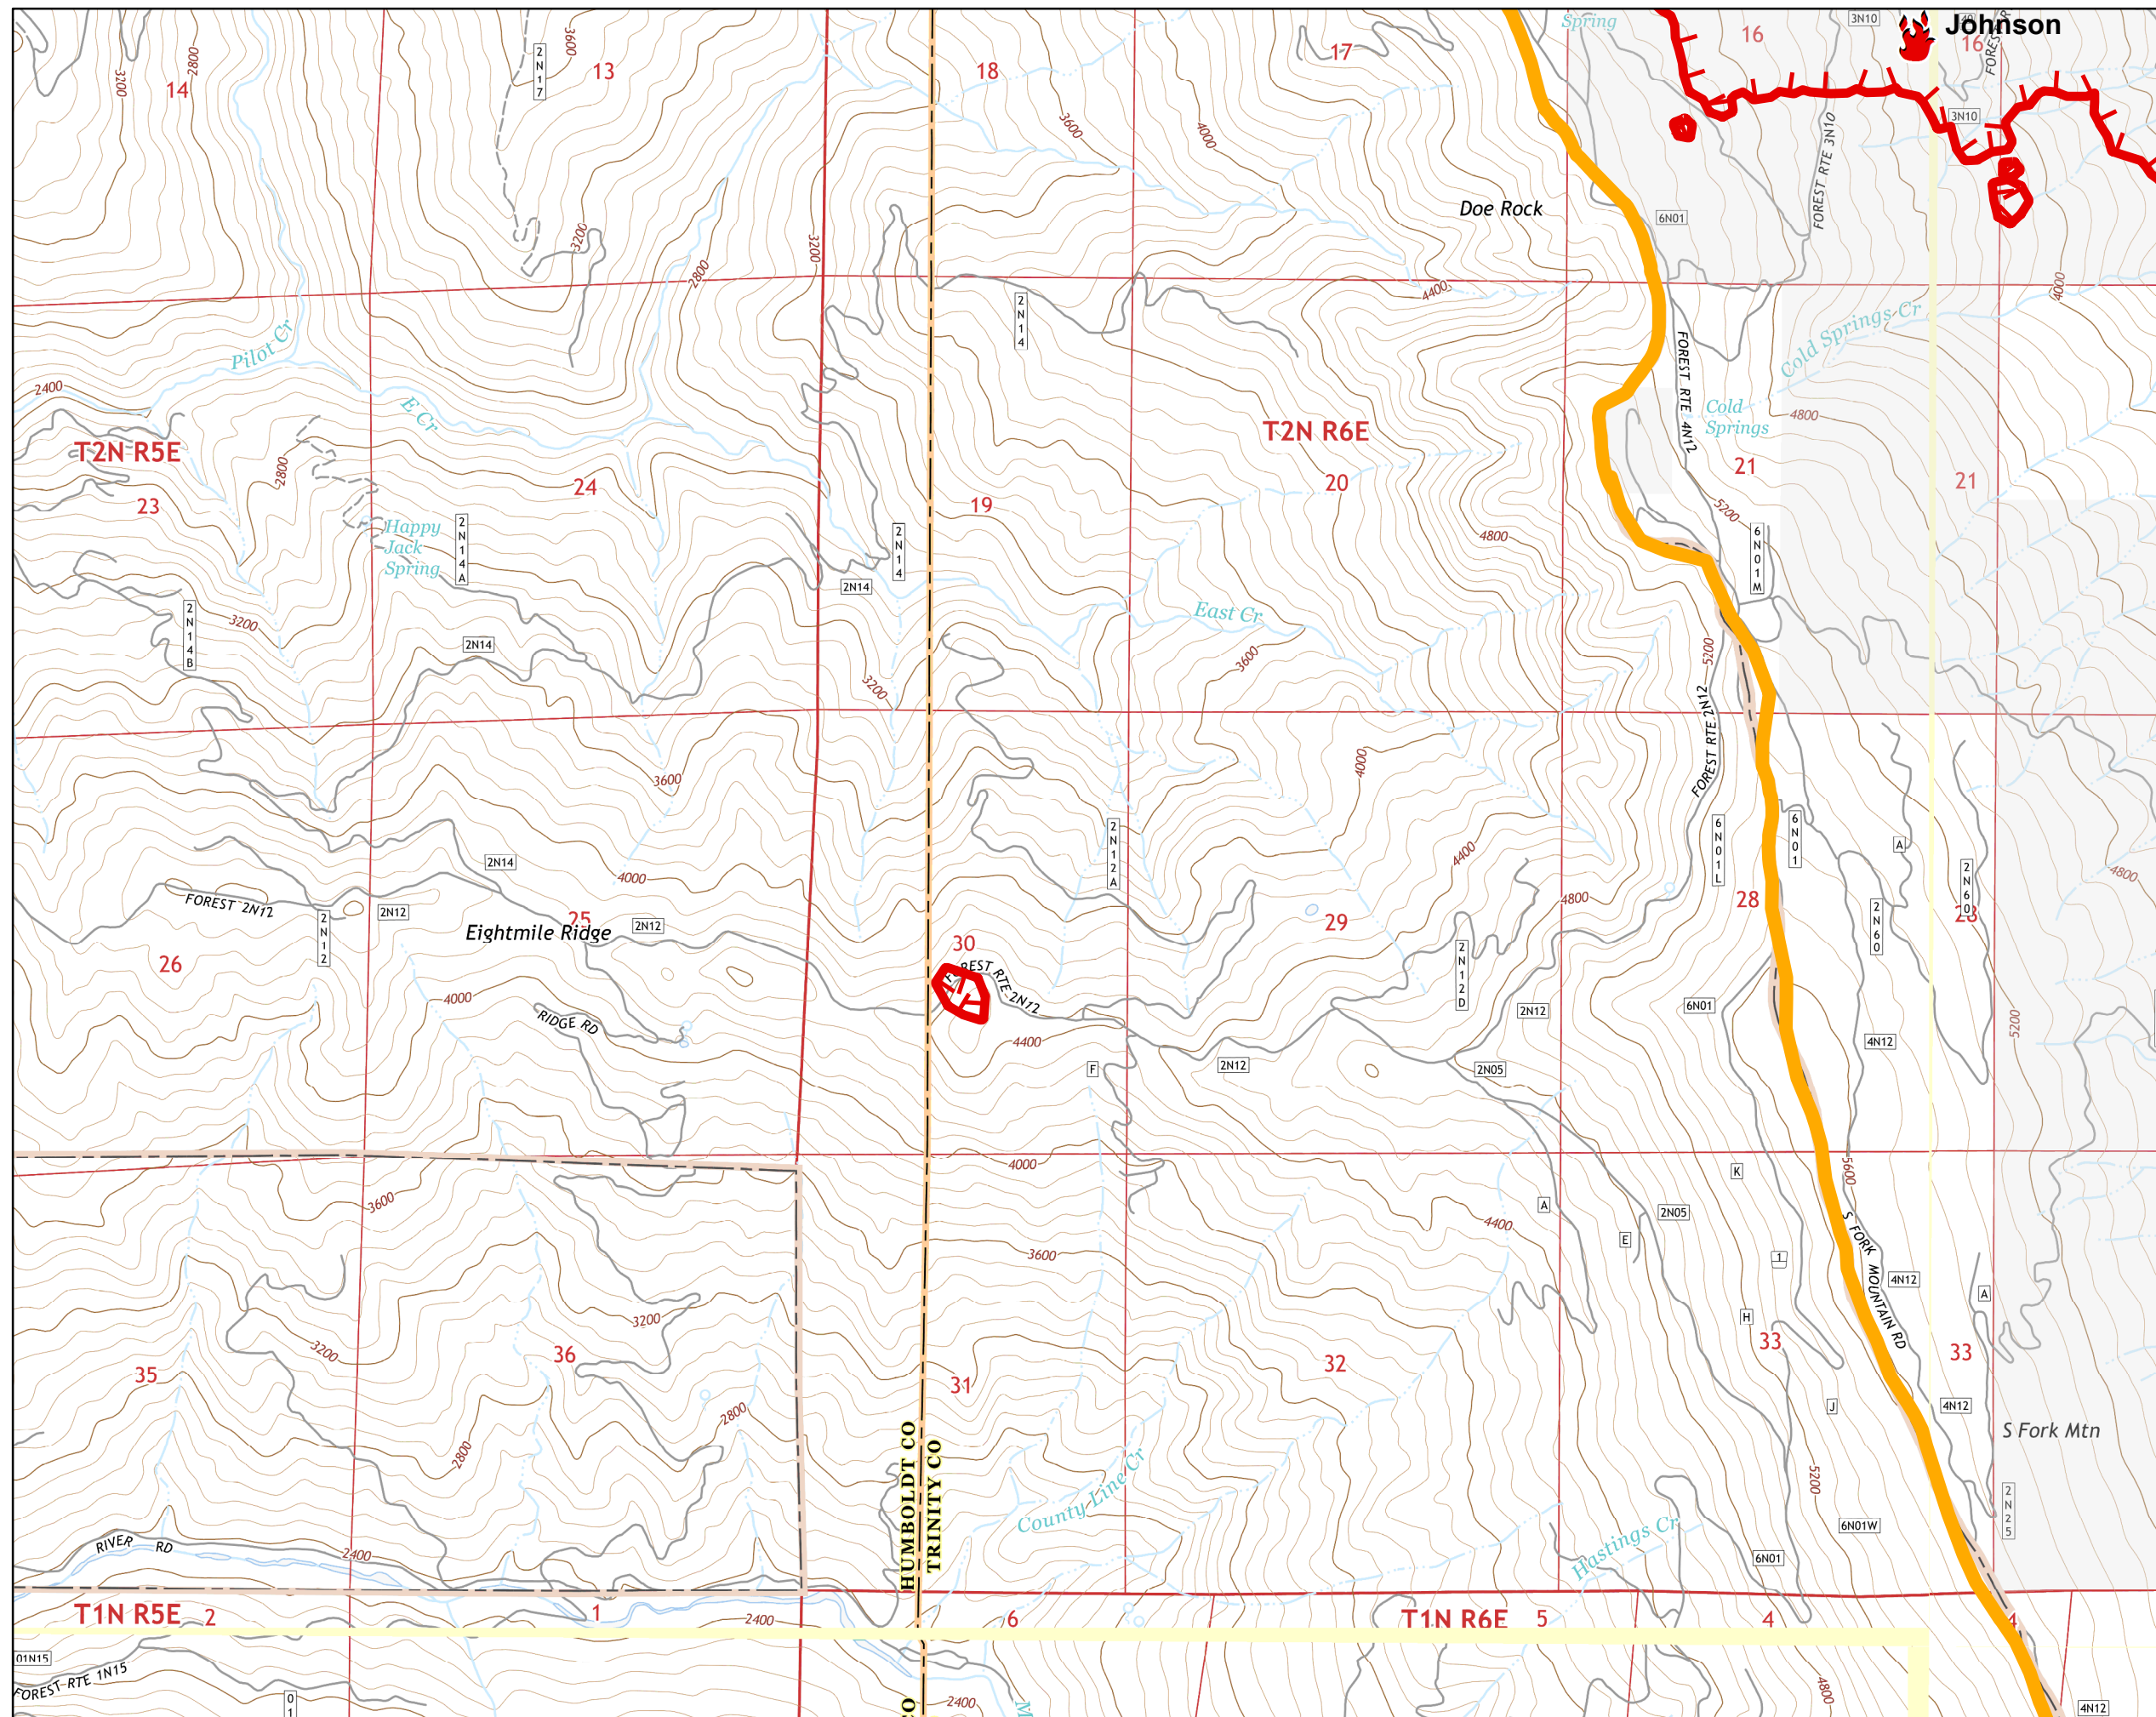

Fork Complex CA-SHF-002067

IAP Map
August 1, 2015
Night Shift
Page 14

Legend

- IR Heat Perimeter
  20150731 2009hrs
- IA_Responsibility
- Fire Location