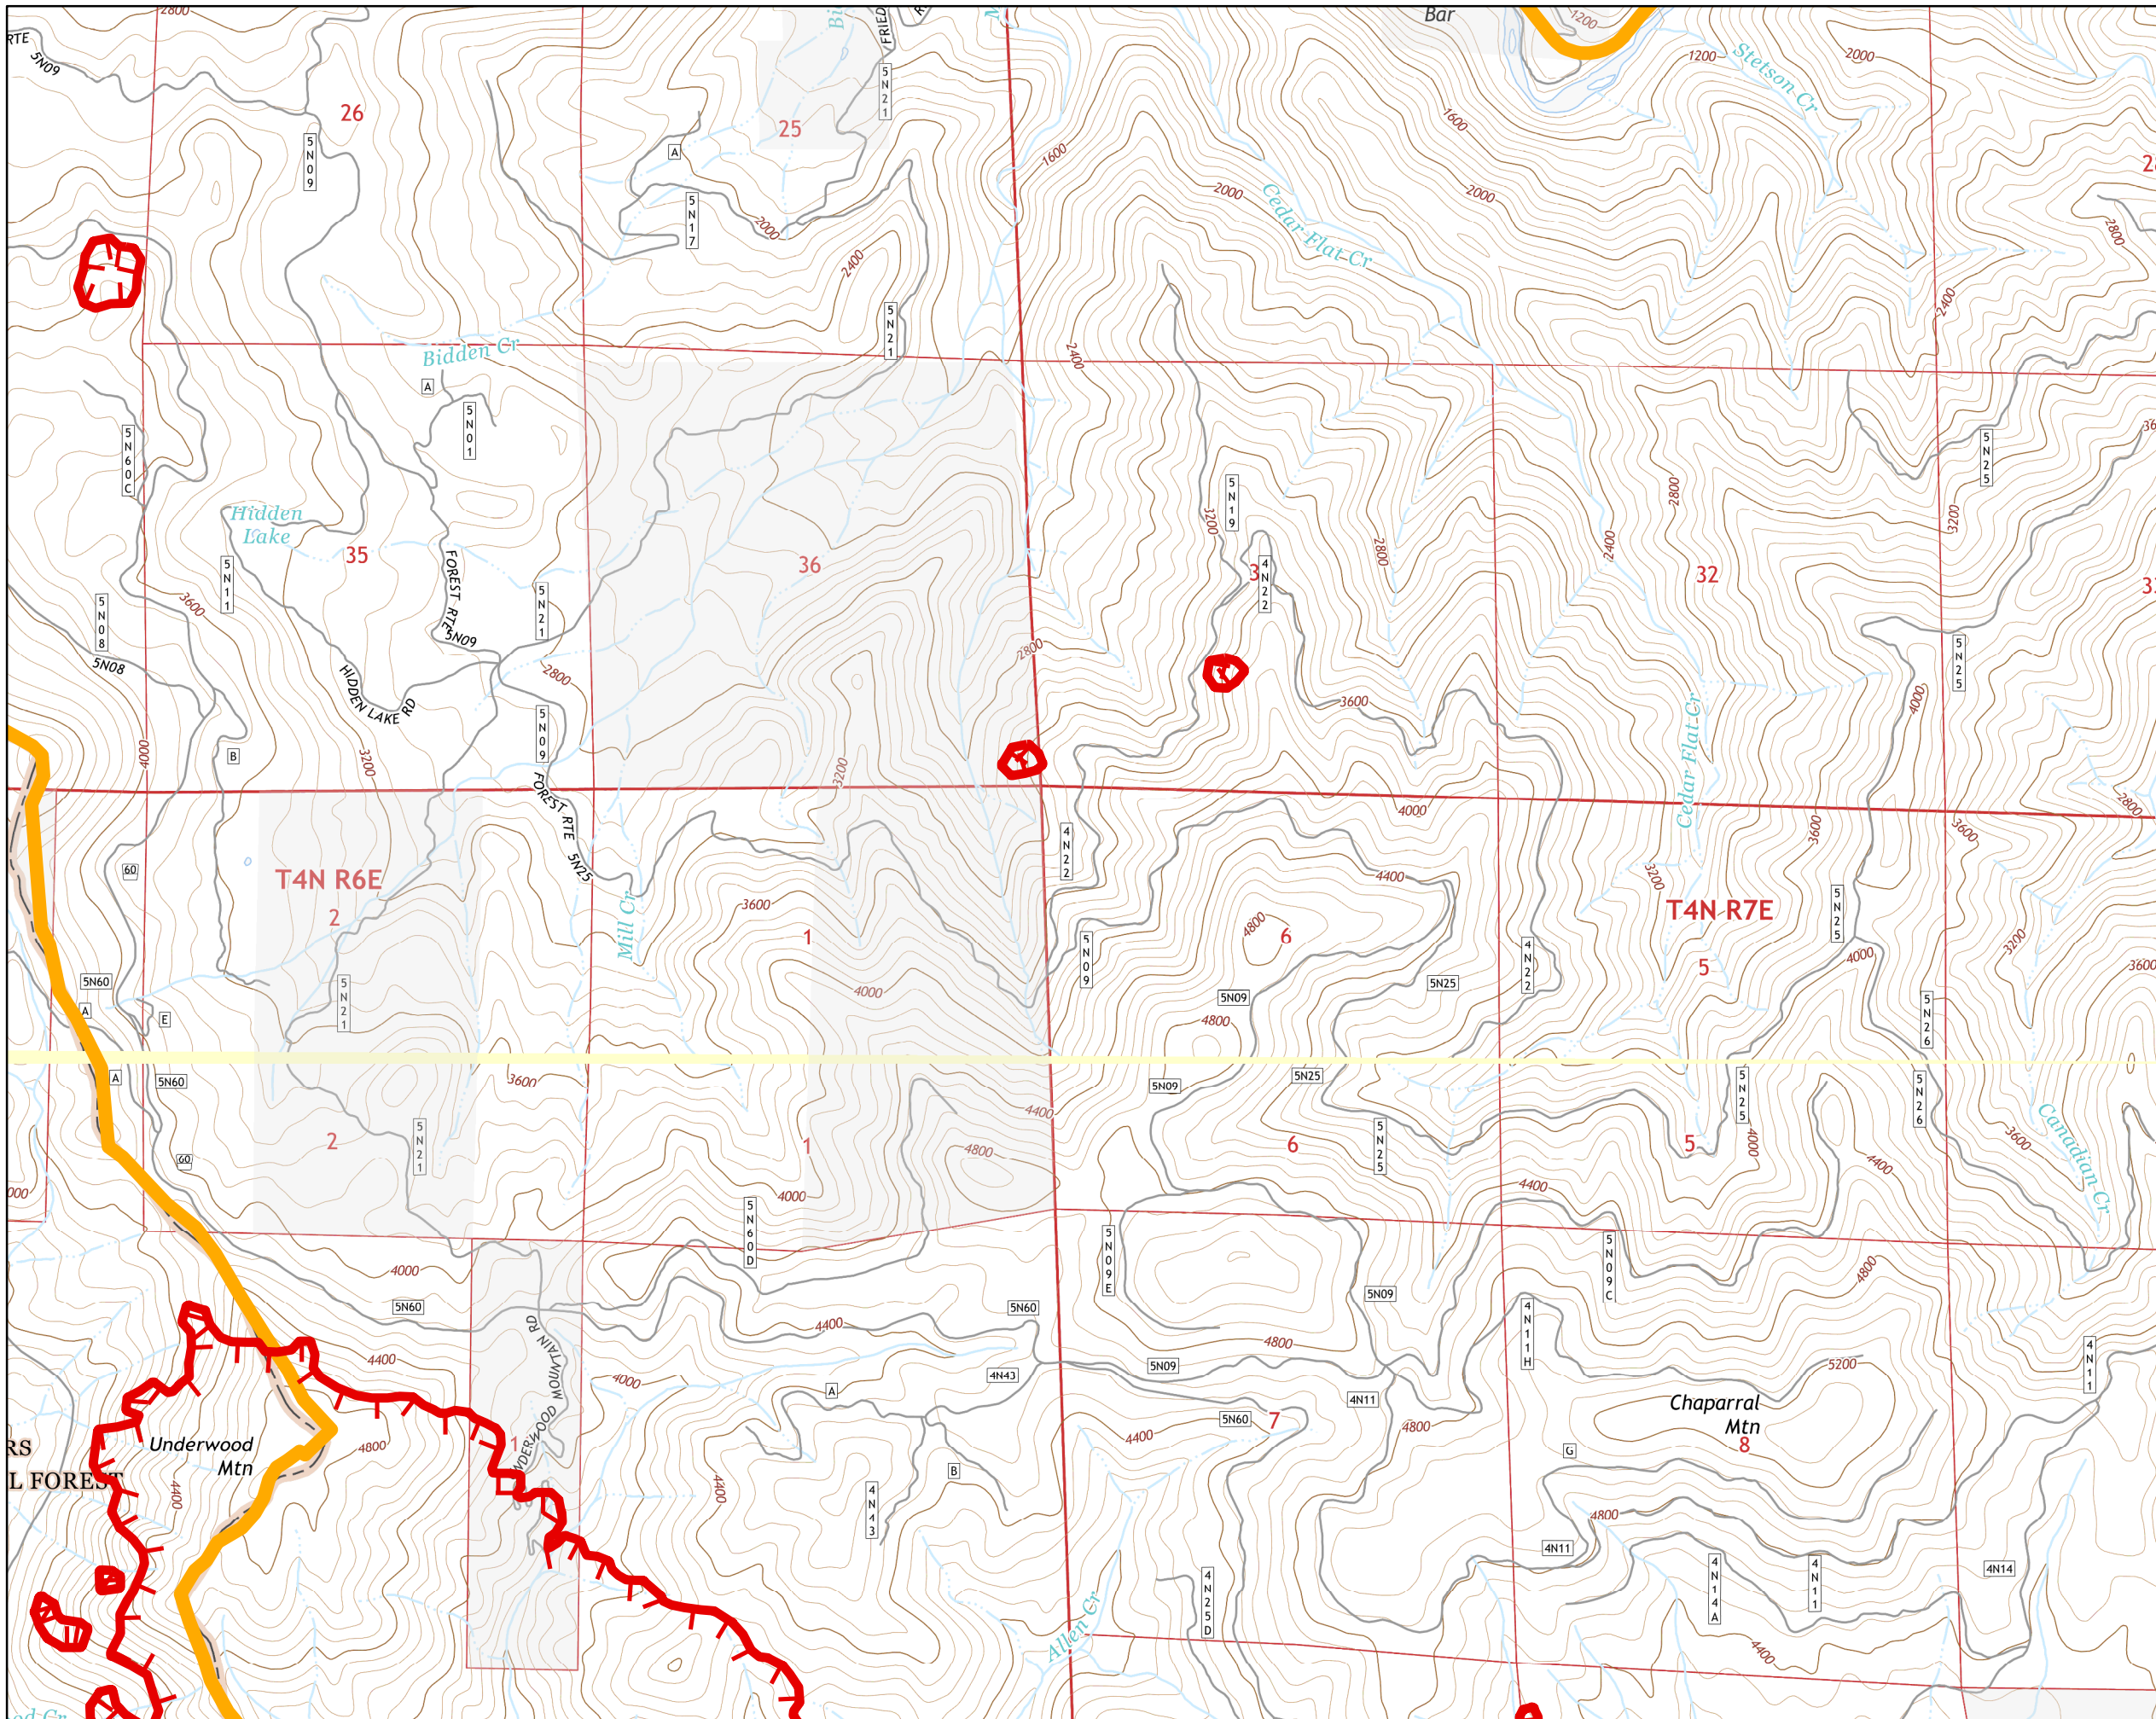

Fork Complex CA-SHF-002067

IAP Map
August 1, 2015
Night Shift
Page 4

Legend

IR Heat Perimeter
20150731 2009hrs

IA_Responsibility

Fire Location