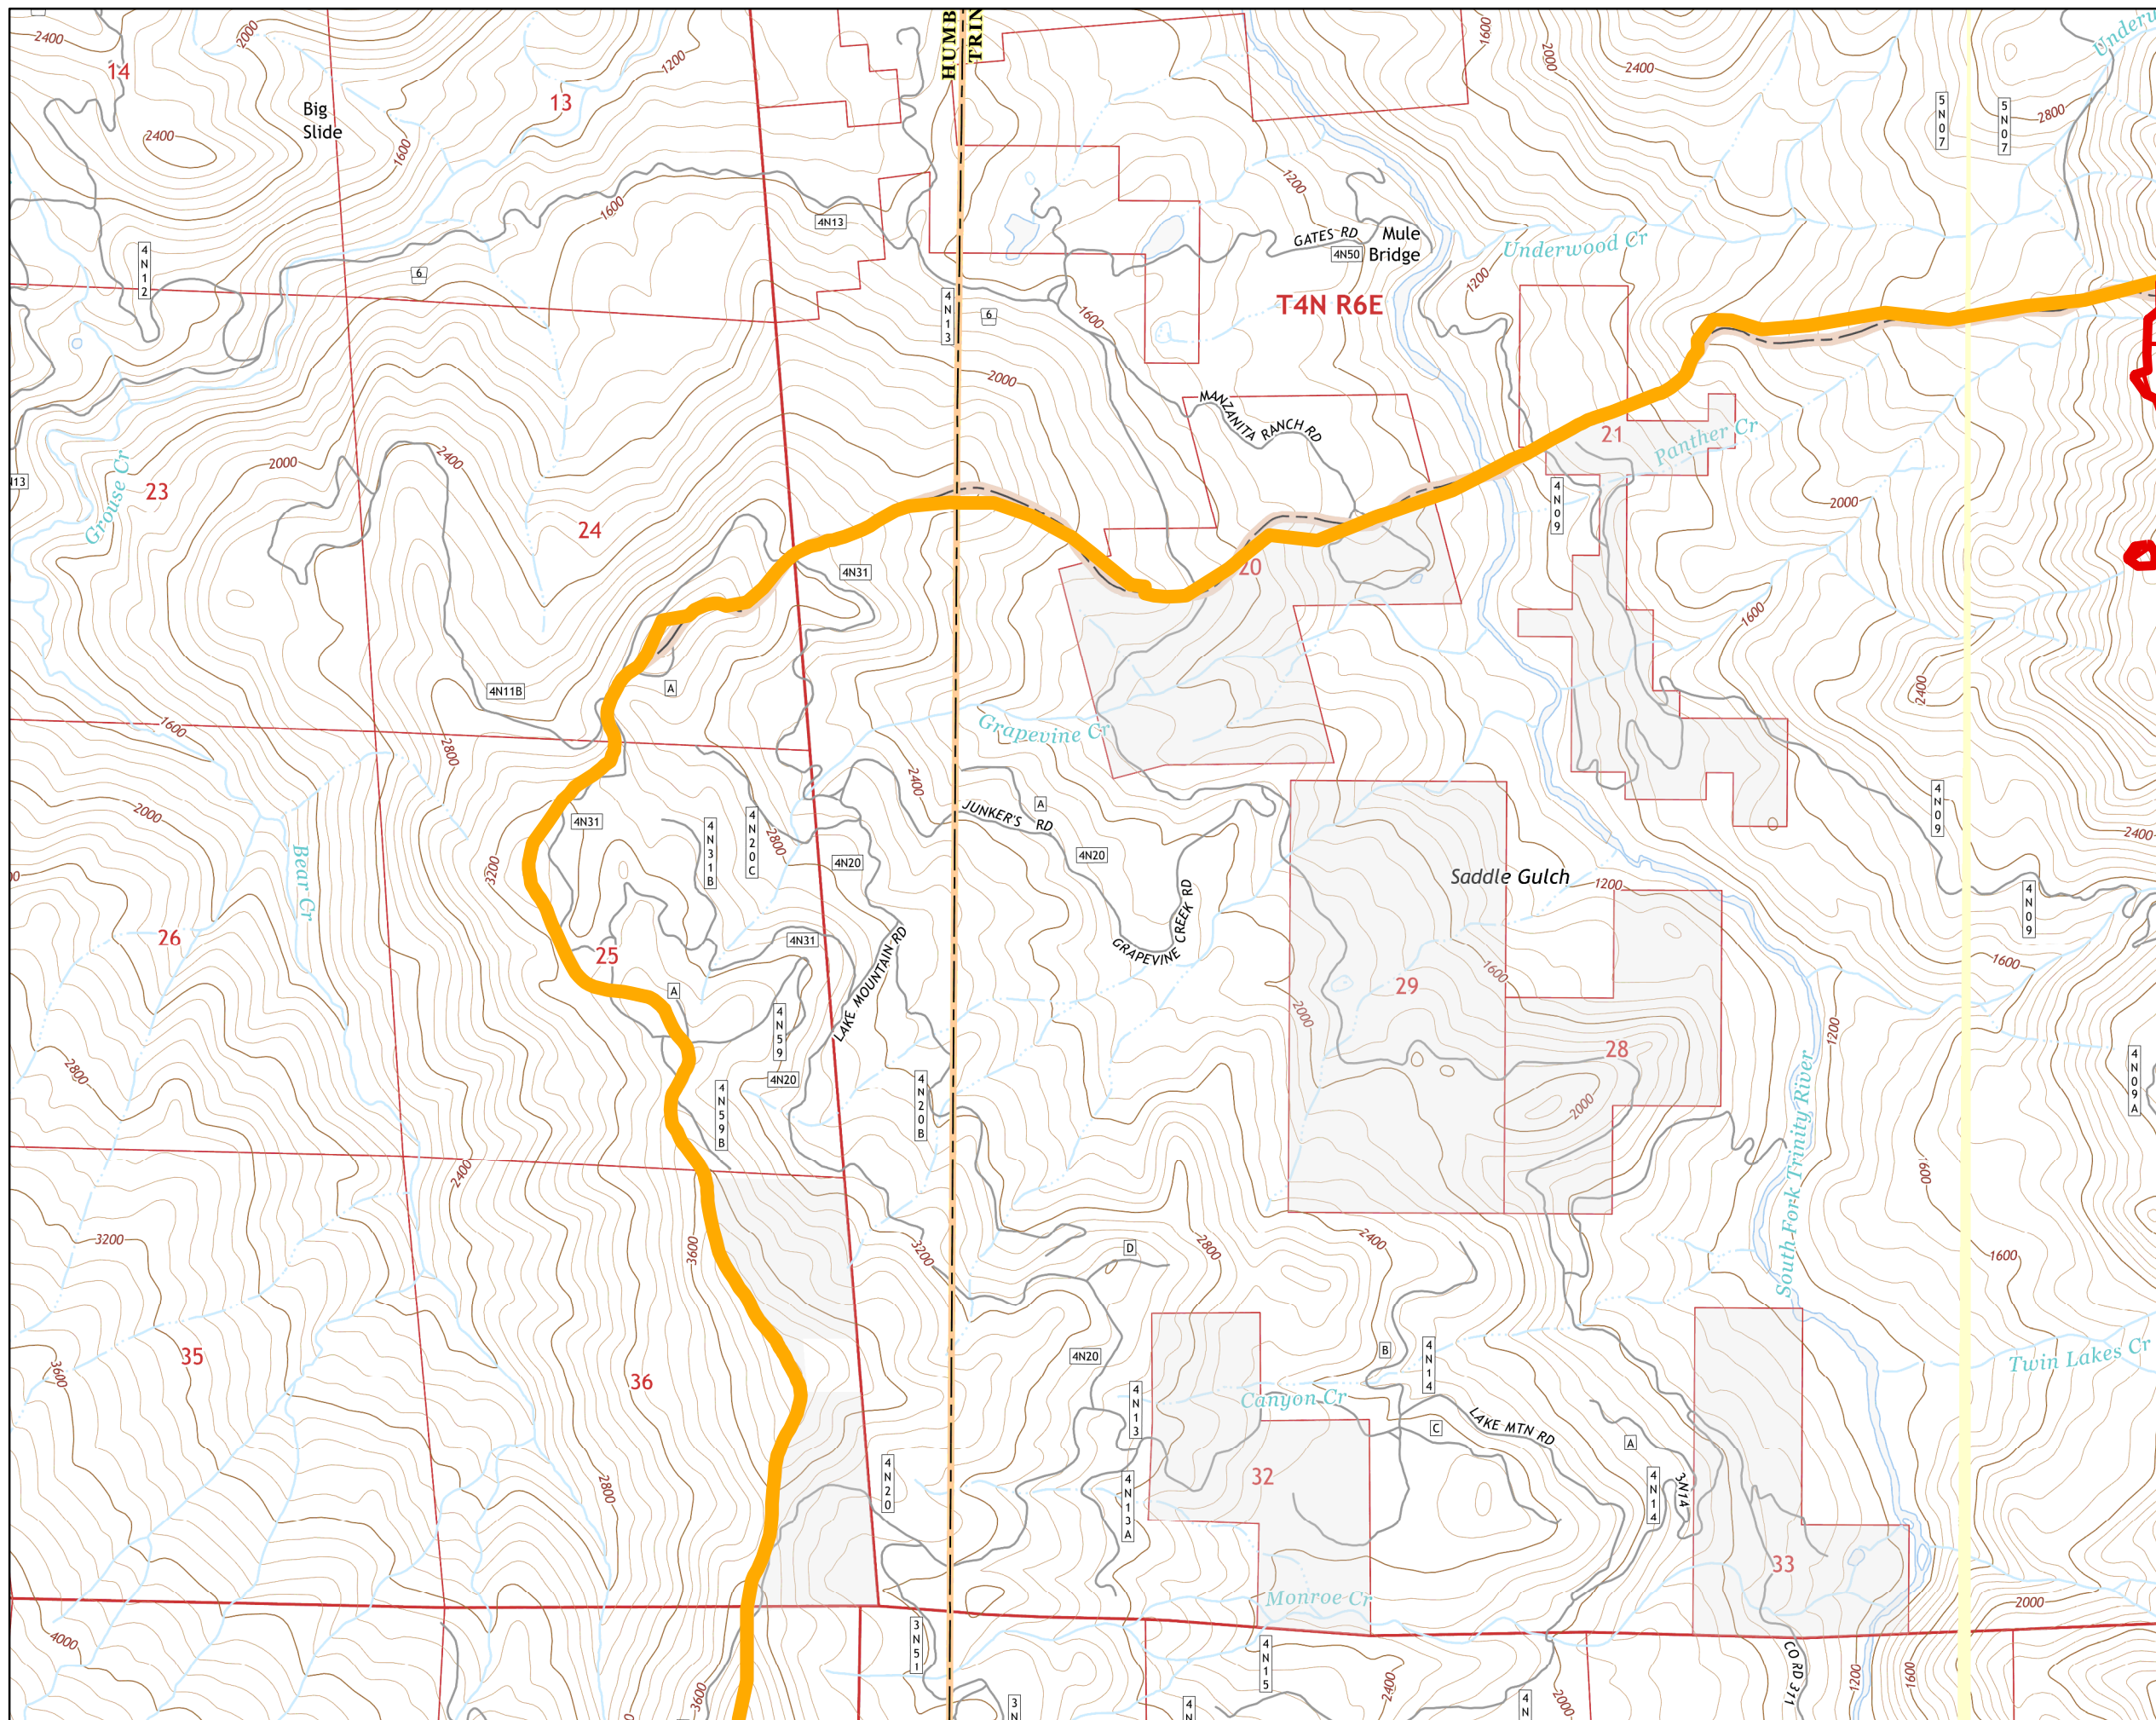

Fork Complex CA-SHF-002067

IAP Map
August 1, 2015
Night Shift
Page 5

Legend

- IR Heat Perimeter
  20150731 2009hrs
- IA_Responsibility
- Fire Location