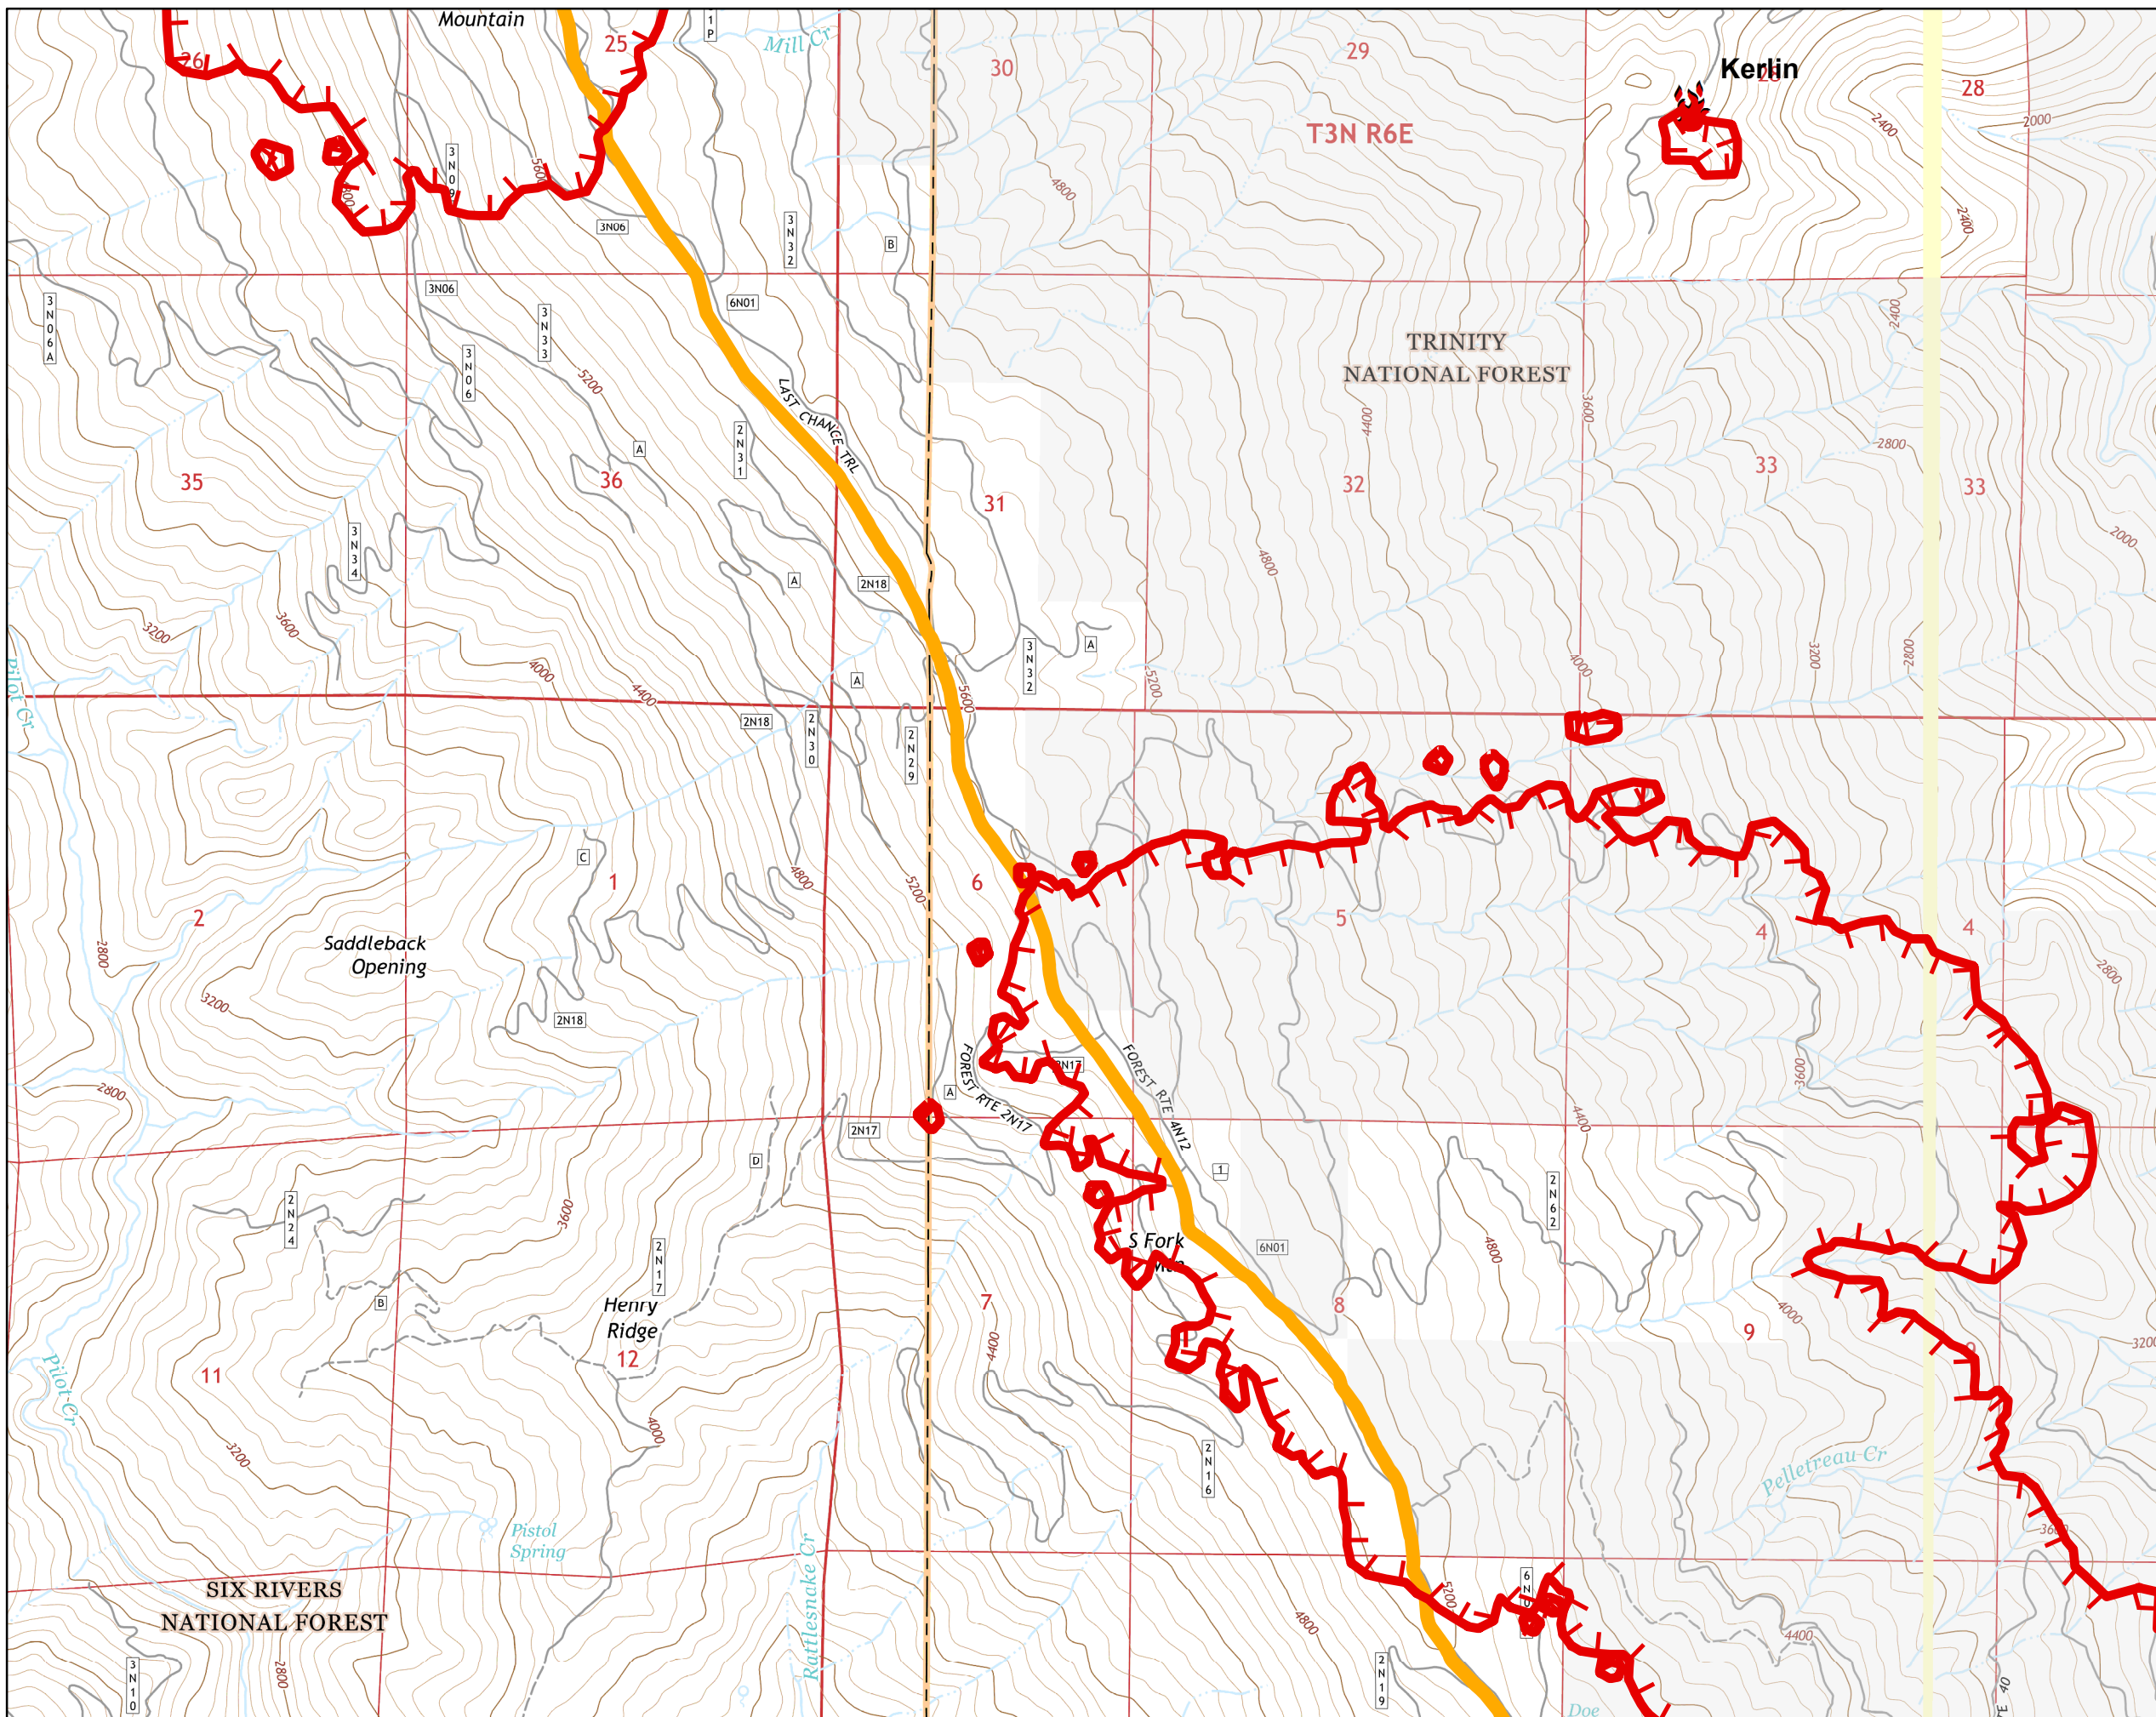

Fork Complex CA-SHF-002067

IAP Map August 1, 2015 Night Shift Page 11

Legend

- IR Heat Perimeter
  20150731 2009hrs
- IA_Responsibility
- Fire Location