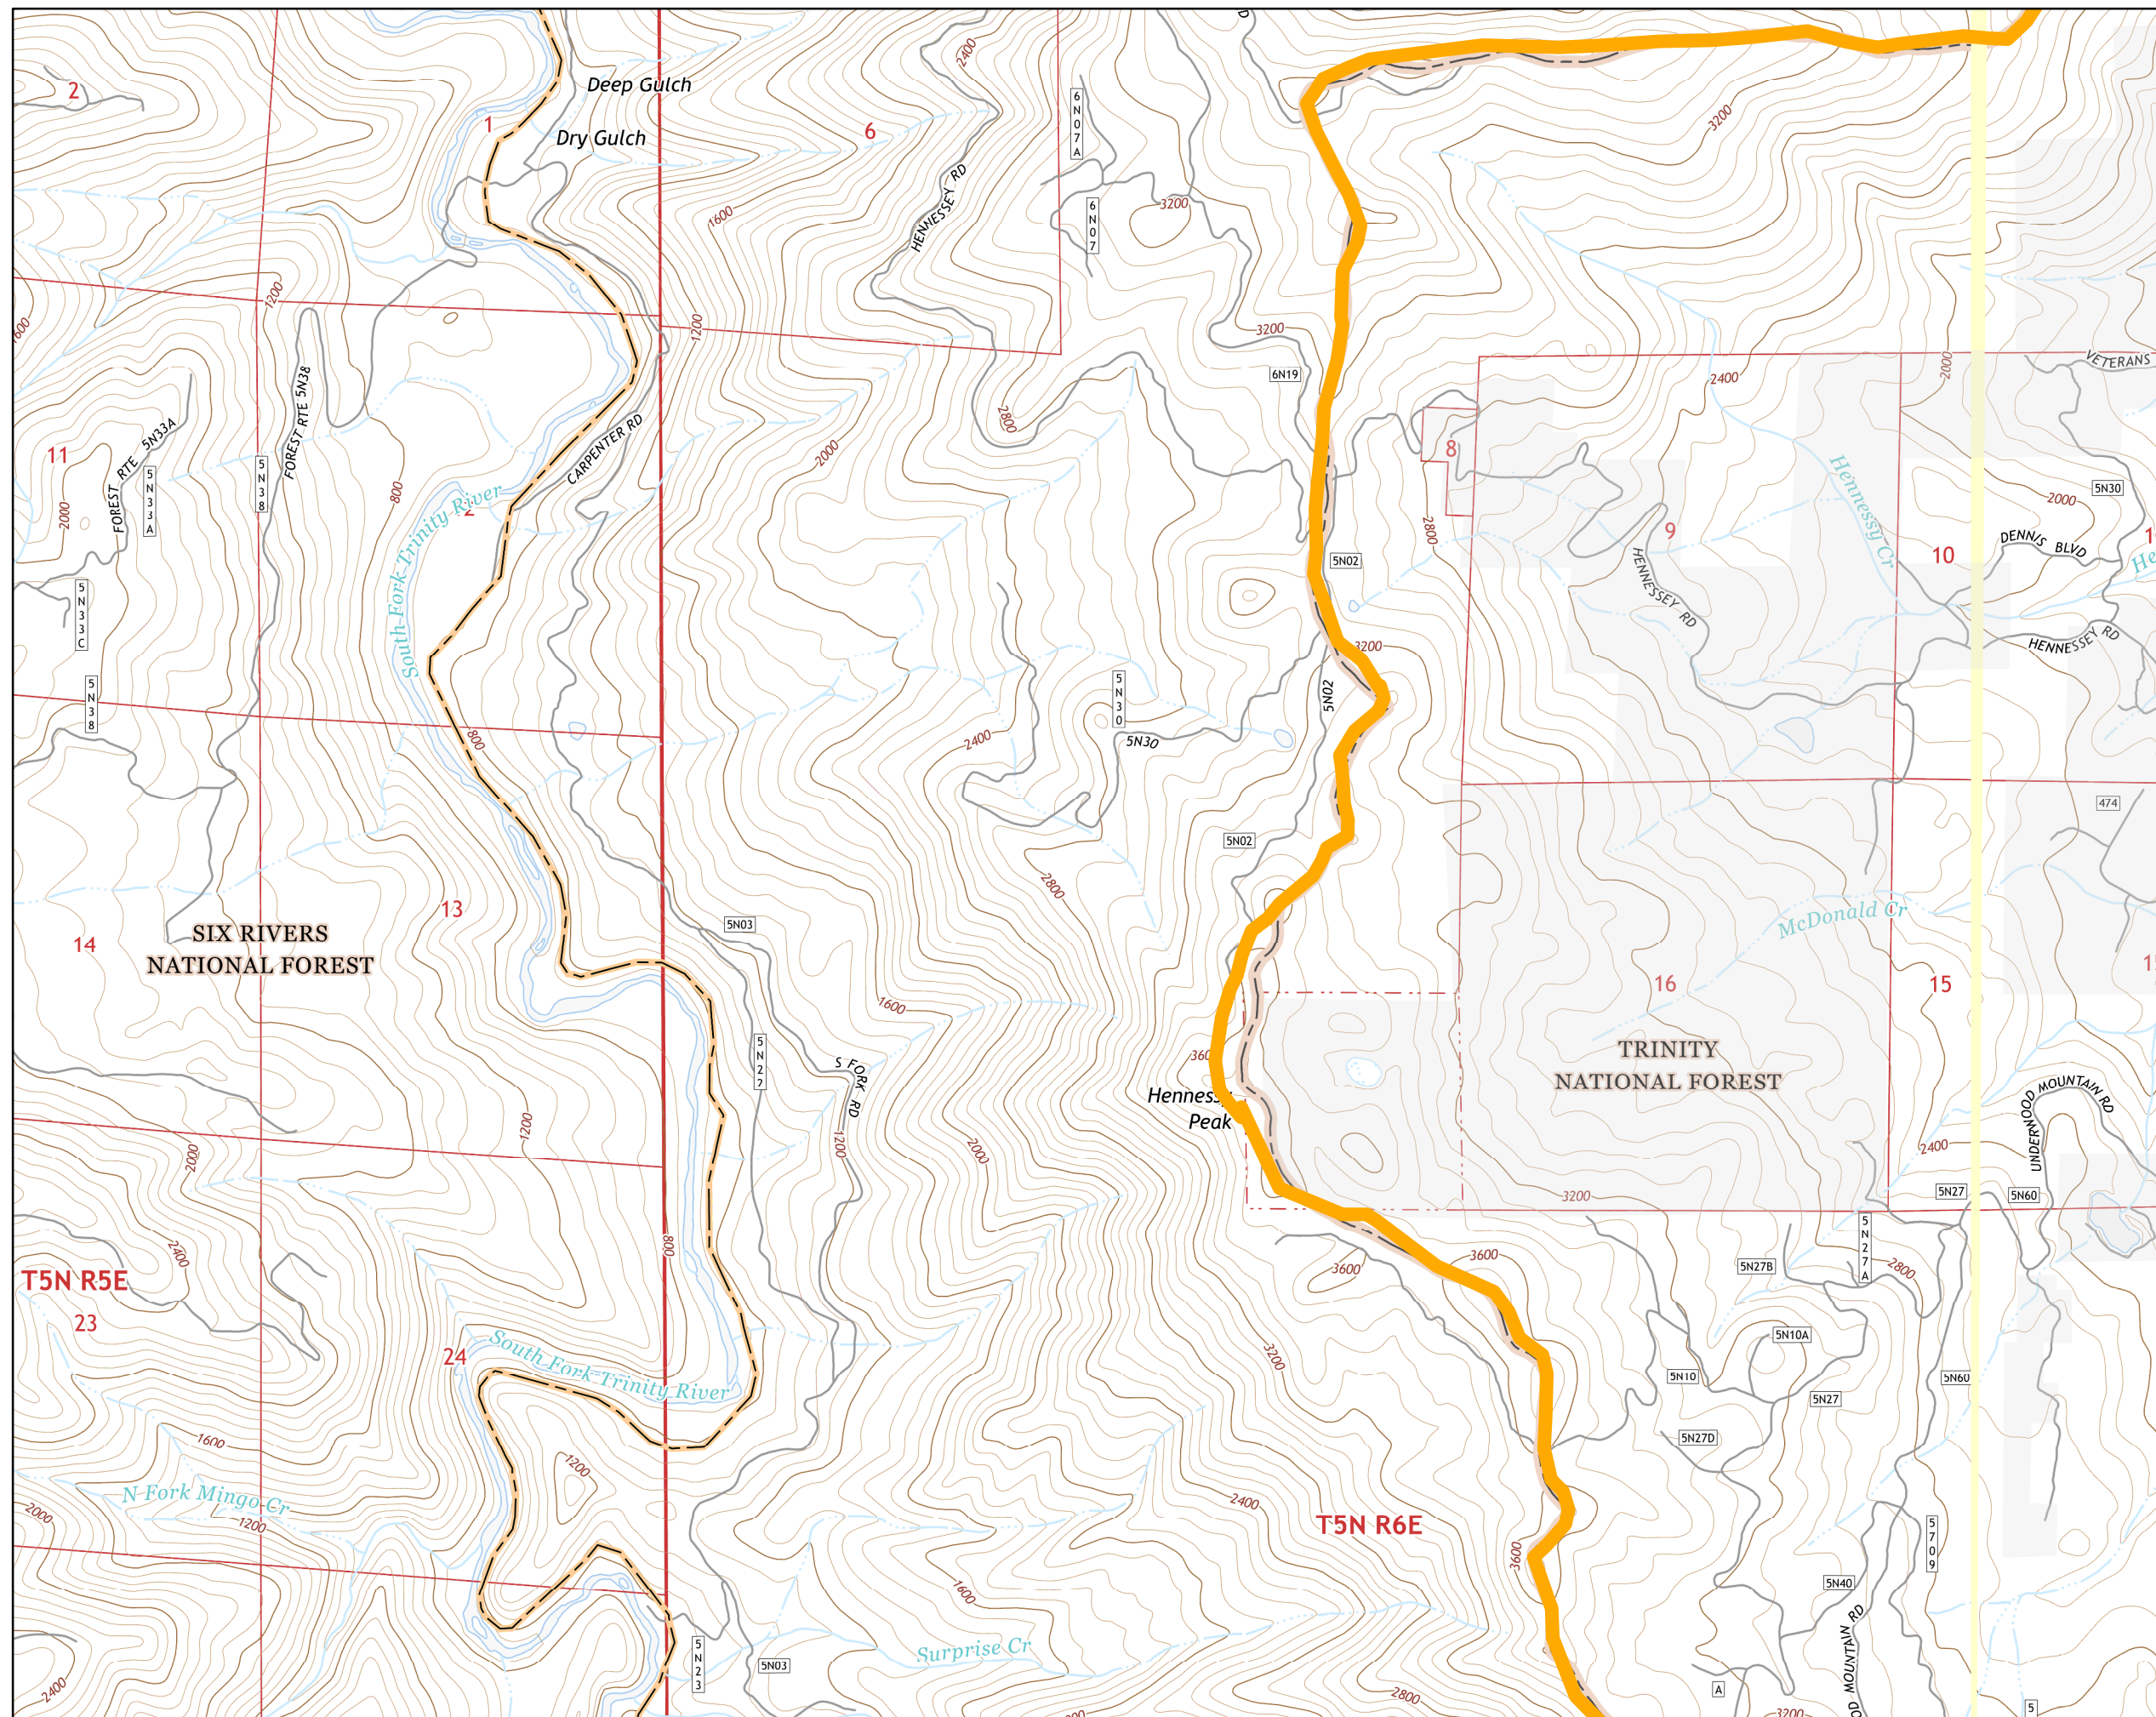

Fork Complex CA-SHF-002067

IAP Map
August 1, 2015
Night Shift
Page 1

Legend

- IR Heat Perimeter
  20150731 2009hrs
- IA_Responsibility
- Fire Location