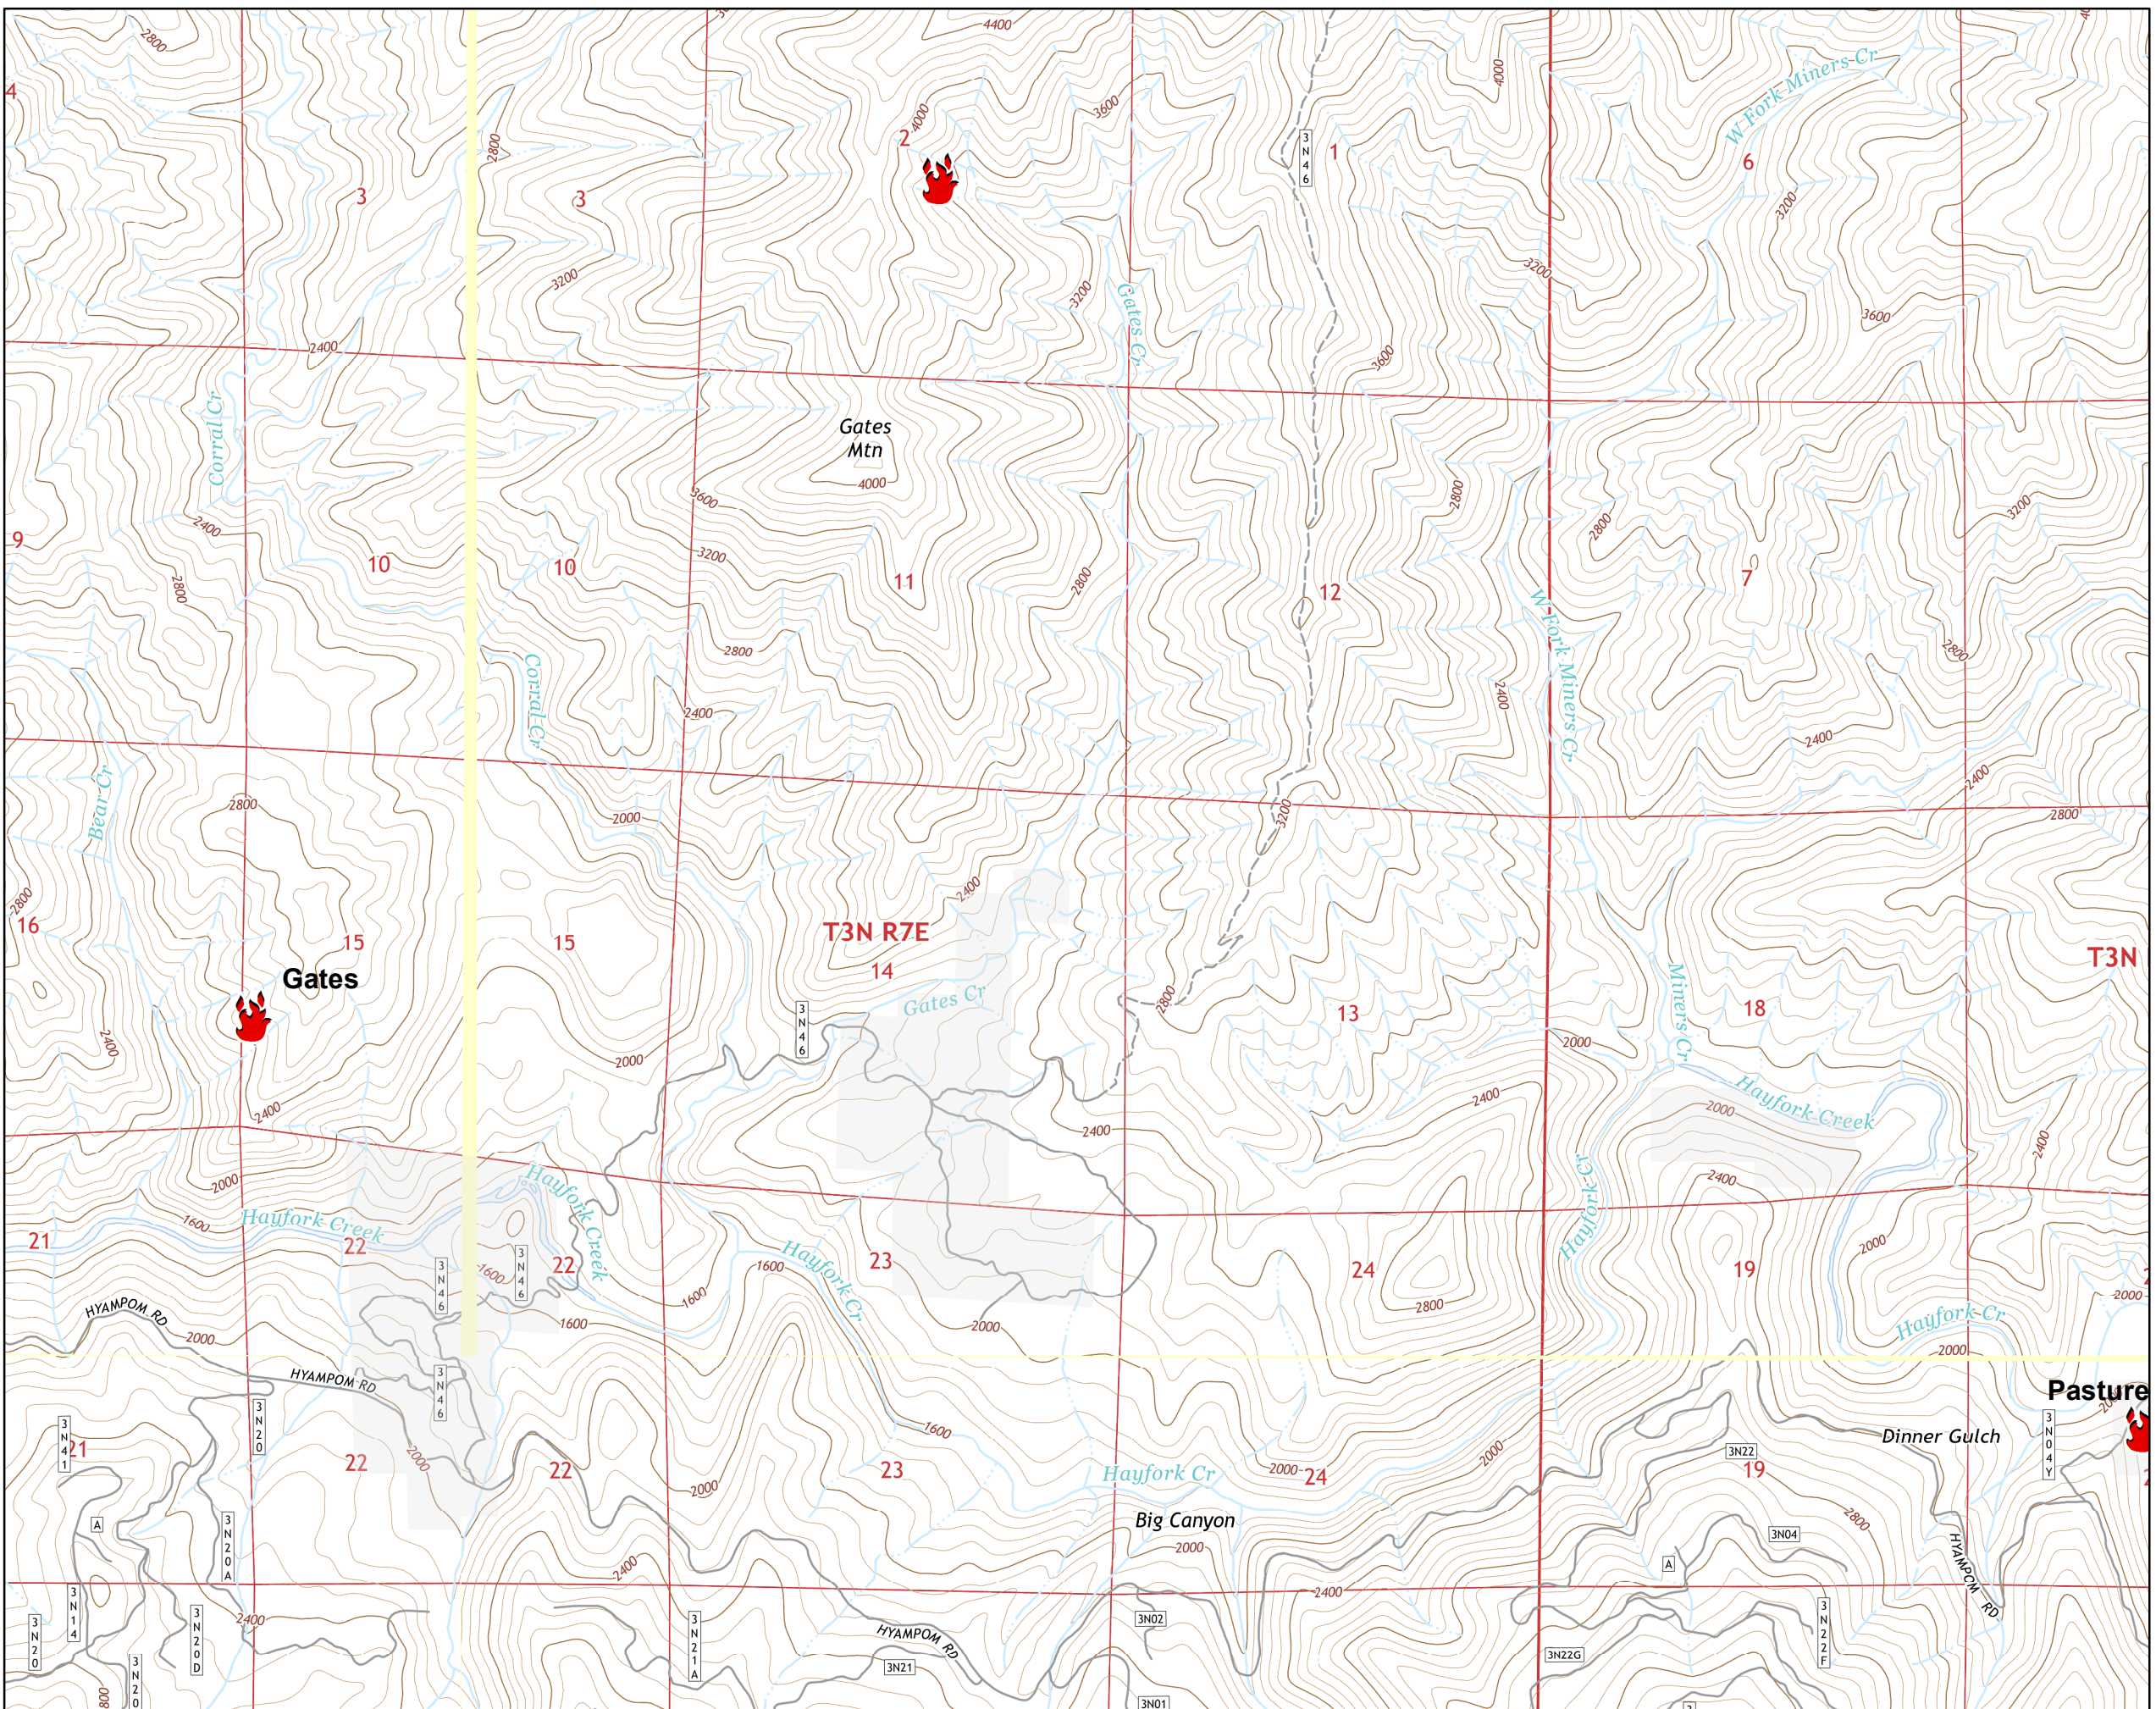

Fork Complex CA-SHF-002067

IAP Map
August 1, 2015
Night Shift
Page 10

Legend

- IR Heat Perimeter
  20150731 2009hrs
- IA_Responsibility
- Fire Location