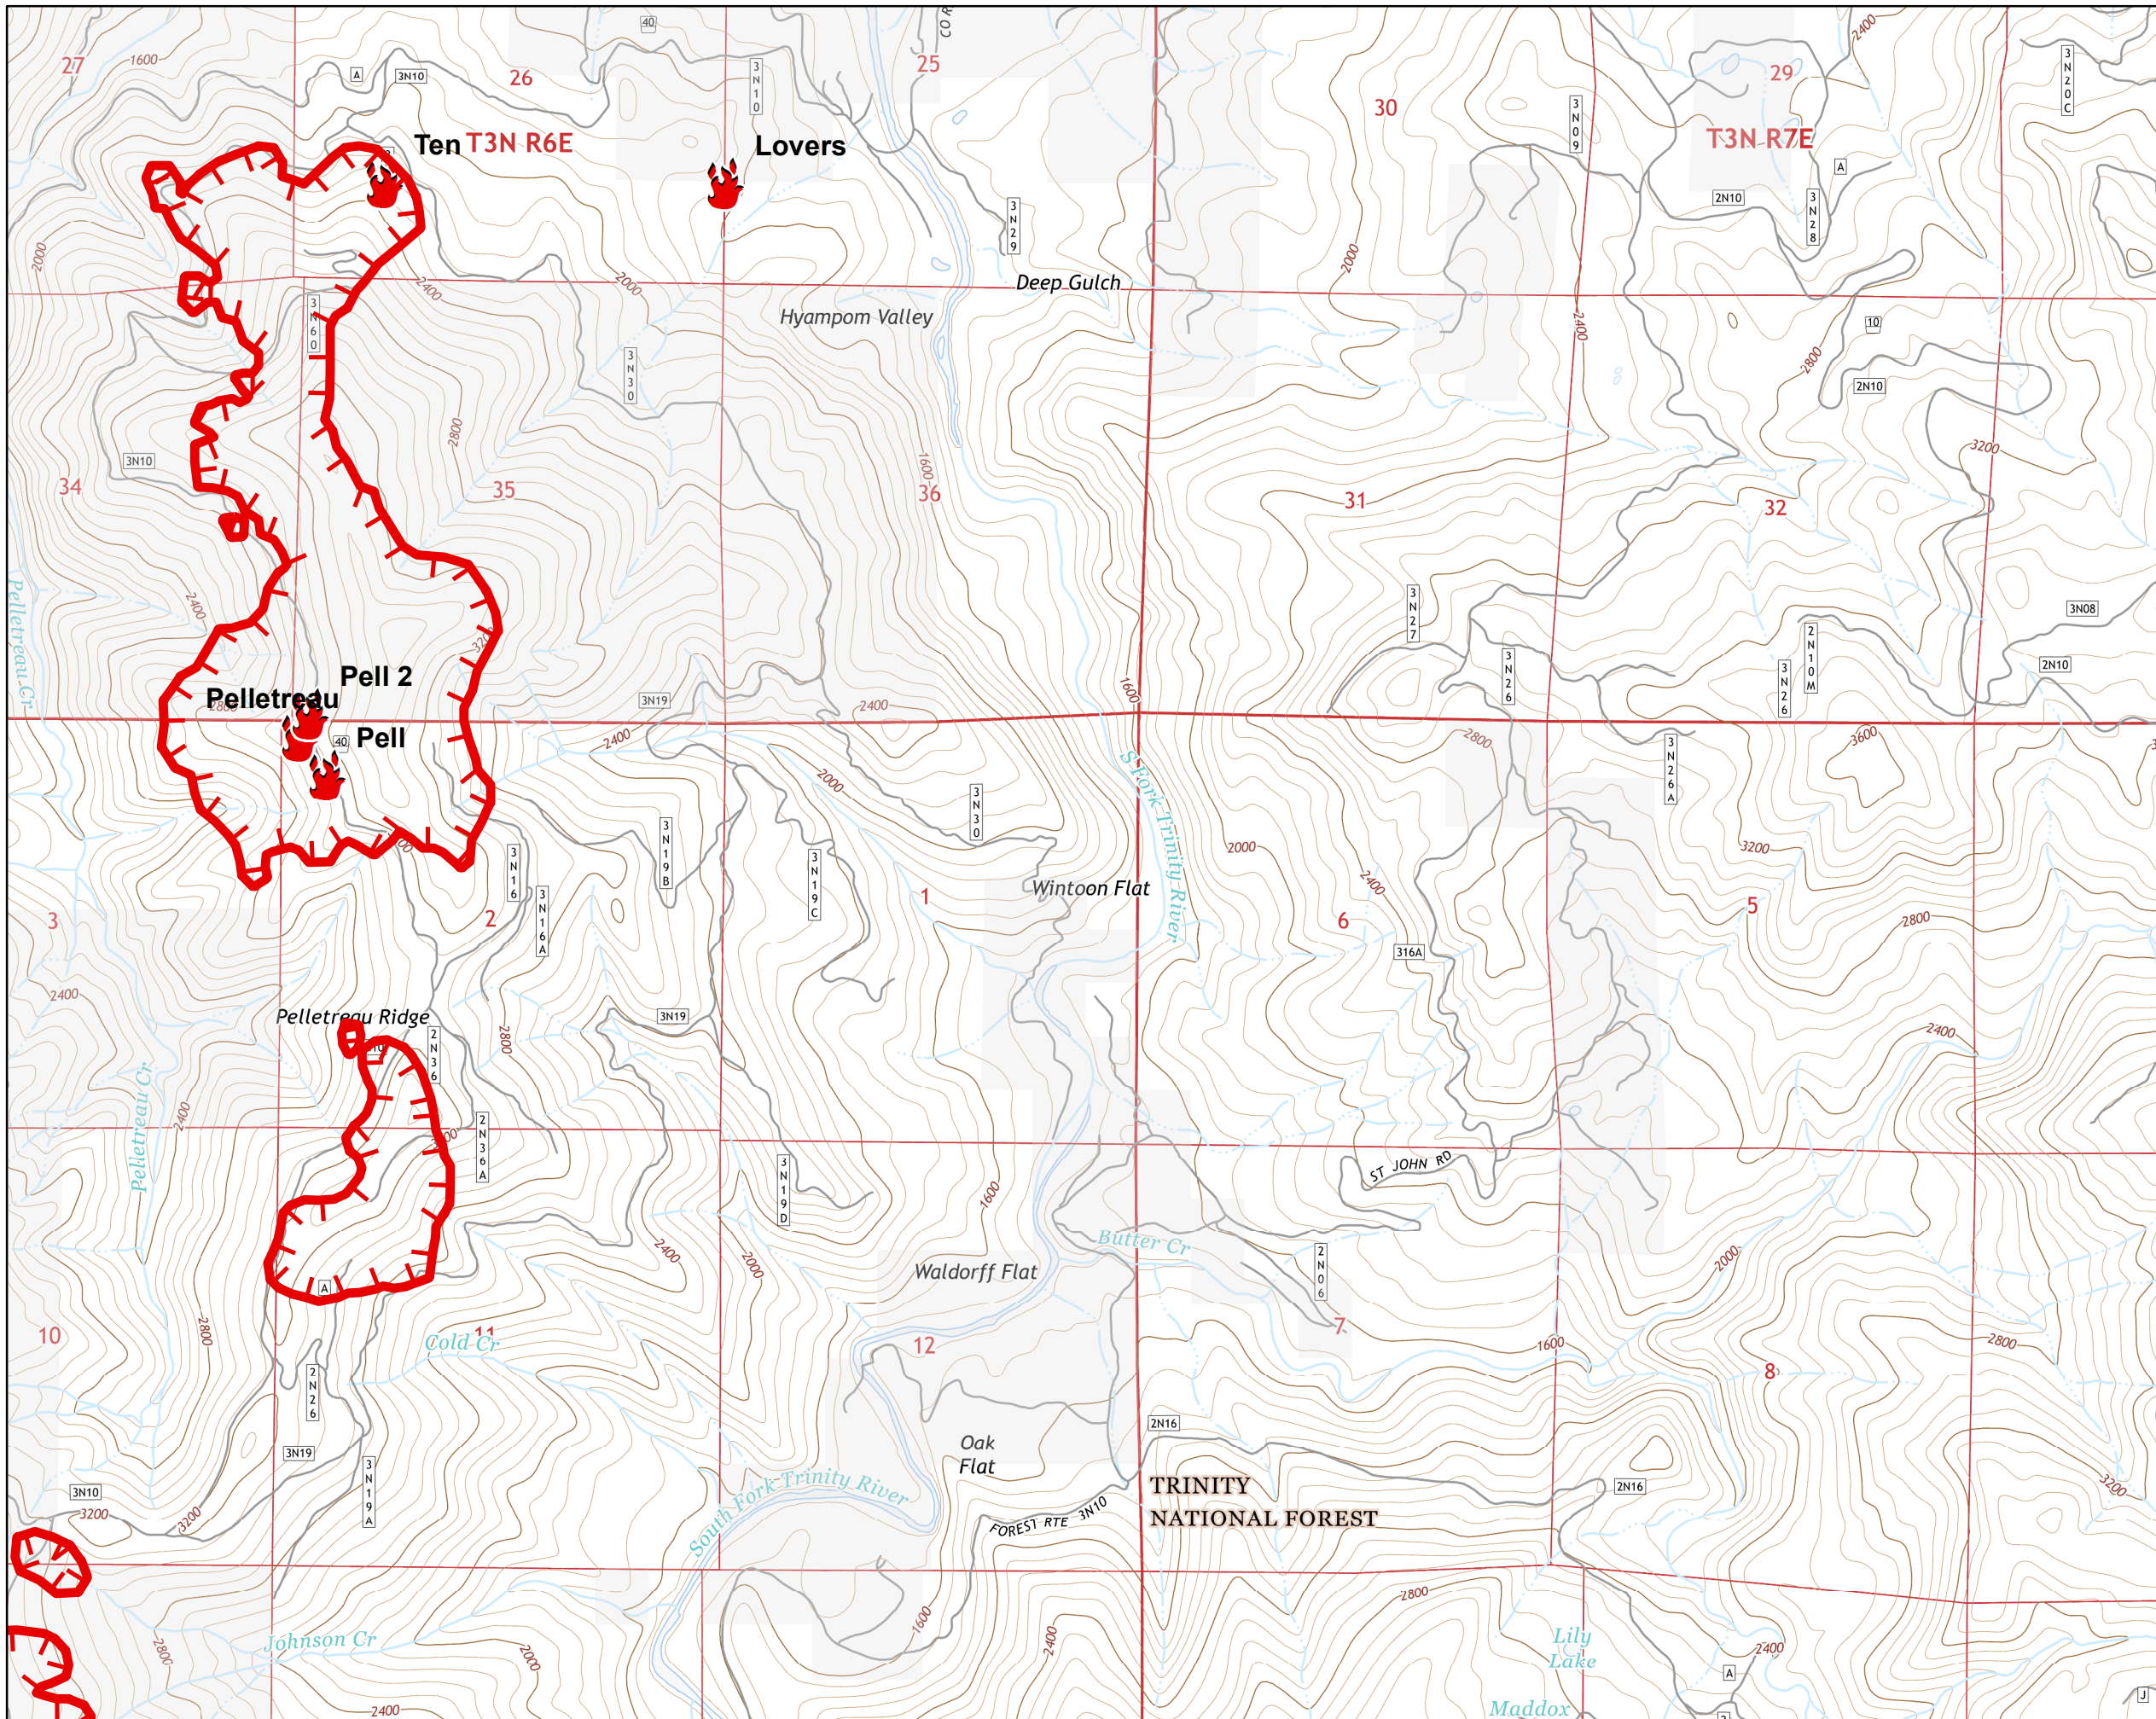

Fork Complex CA-SHF-002067

IAP Map
August 1, 2015
Night Shift
Page 12

Legend

- IR Heat Perimeter
  20150731 2009hrs
- IA_Responsibility
- Fire Location