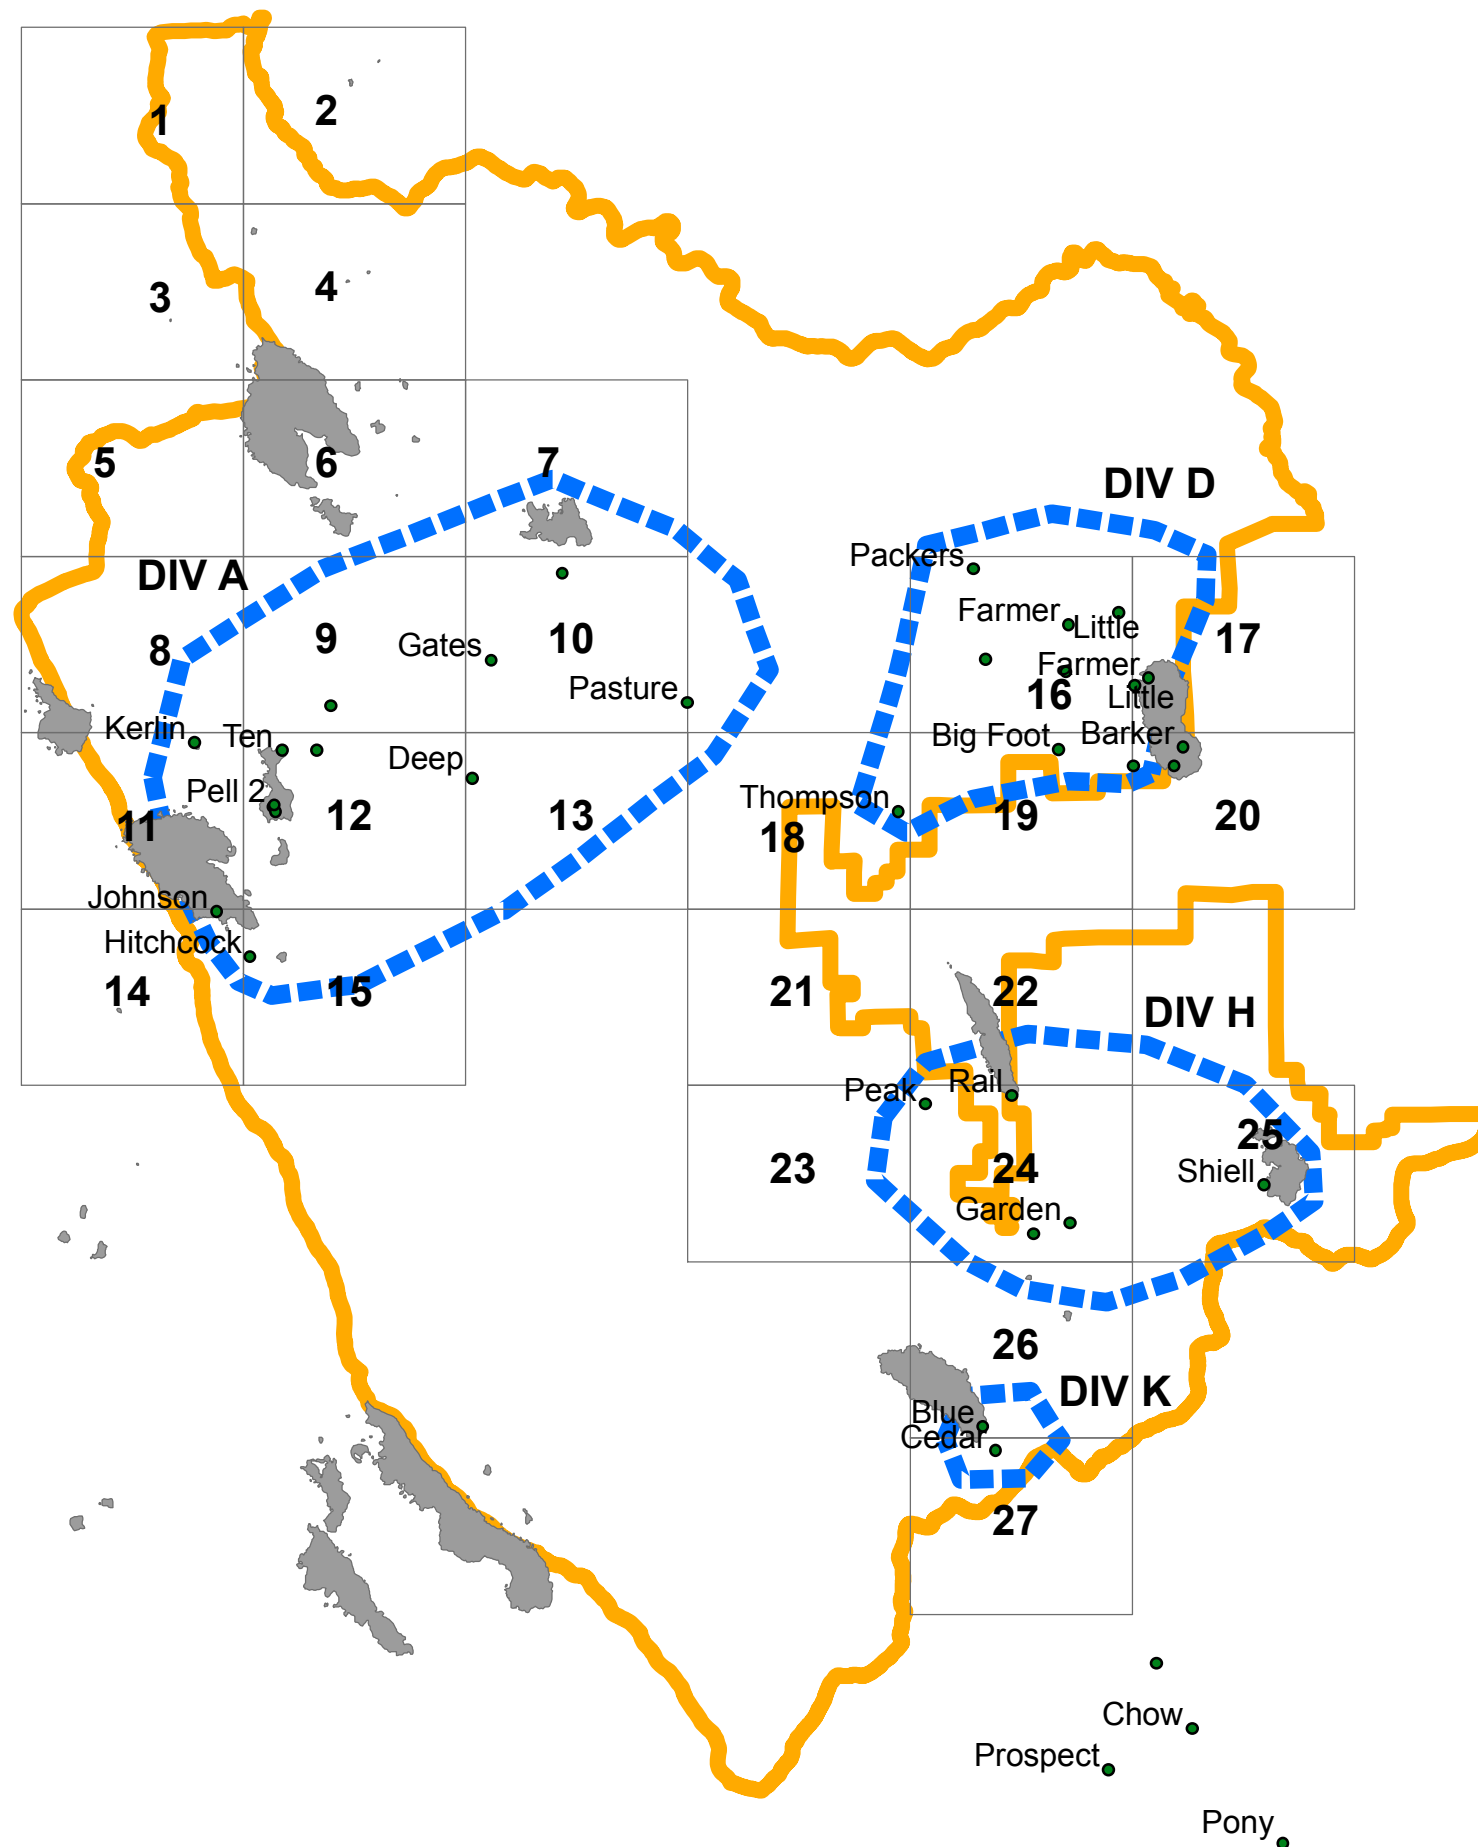

# Fork Complex CA-SHF-002067

## IAP Index Map August 1, 2015 Night Shift

### Legend

-  Divisions
-  IA Responsibility

## Legend

-  IR Heat Perimeter  
20150731 2009hrs
-  IA\_Responsibility
-  Fire Location