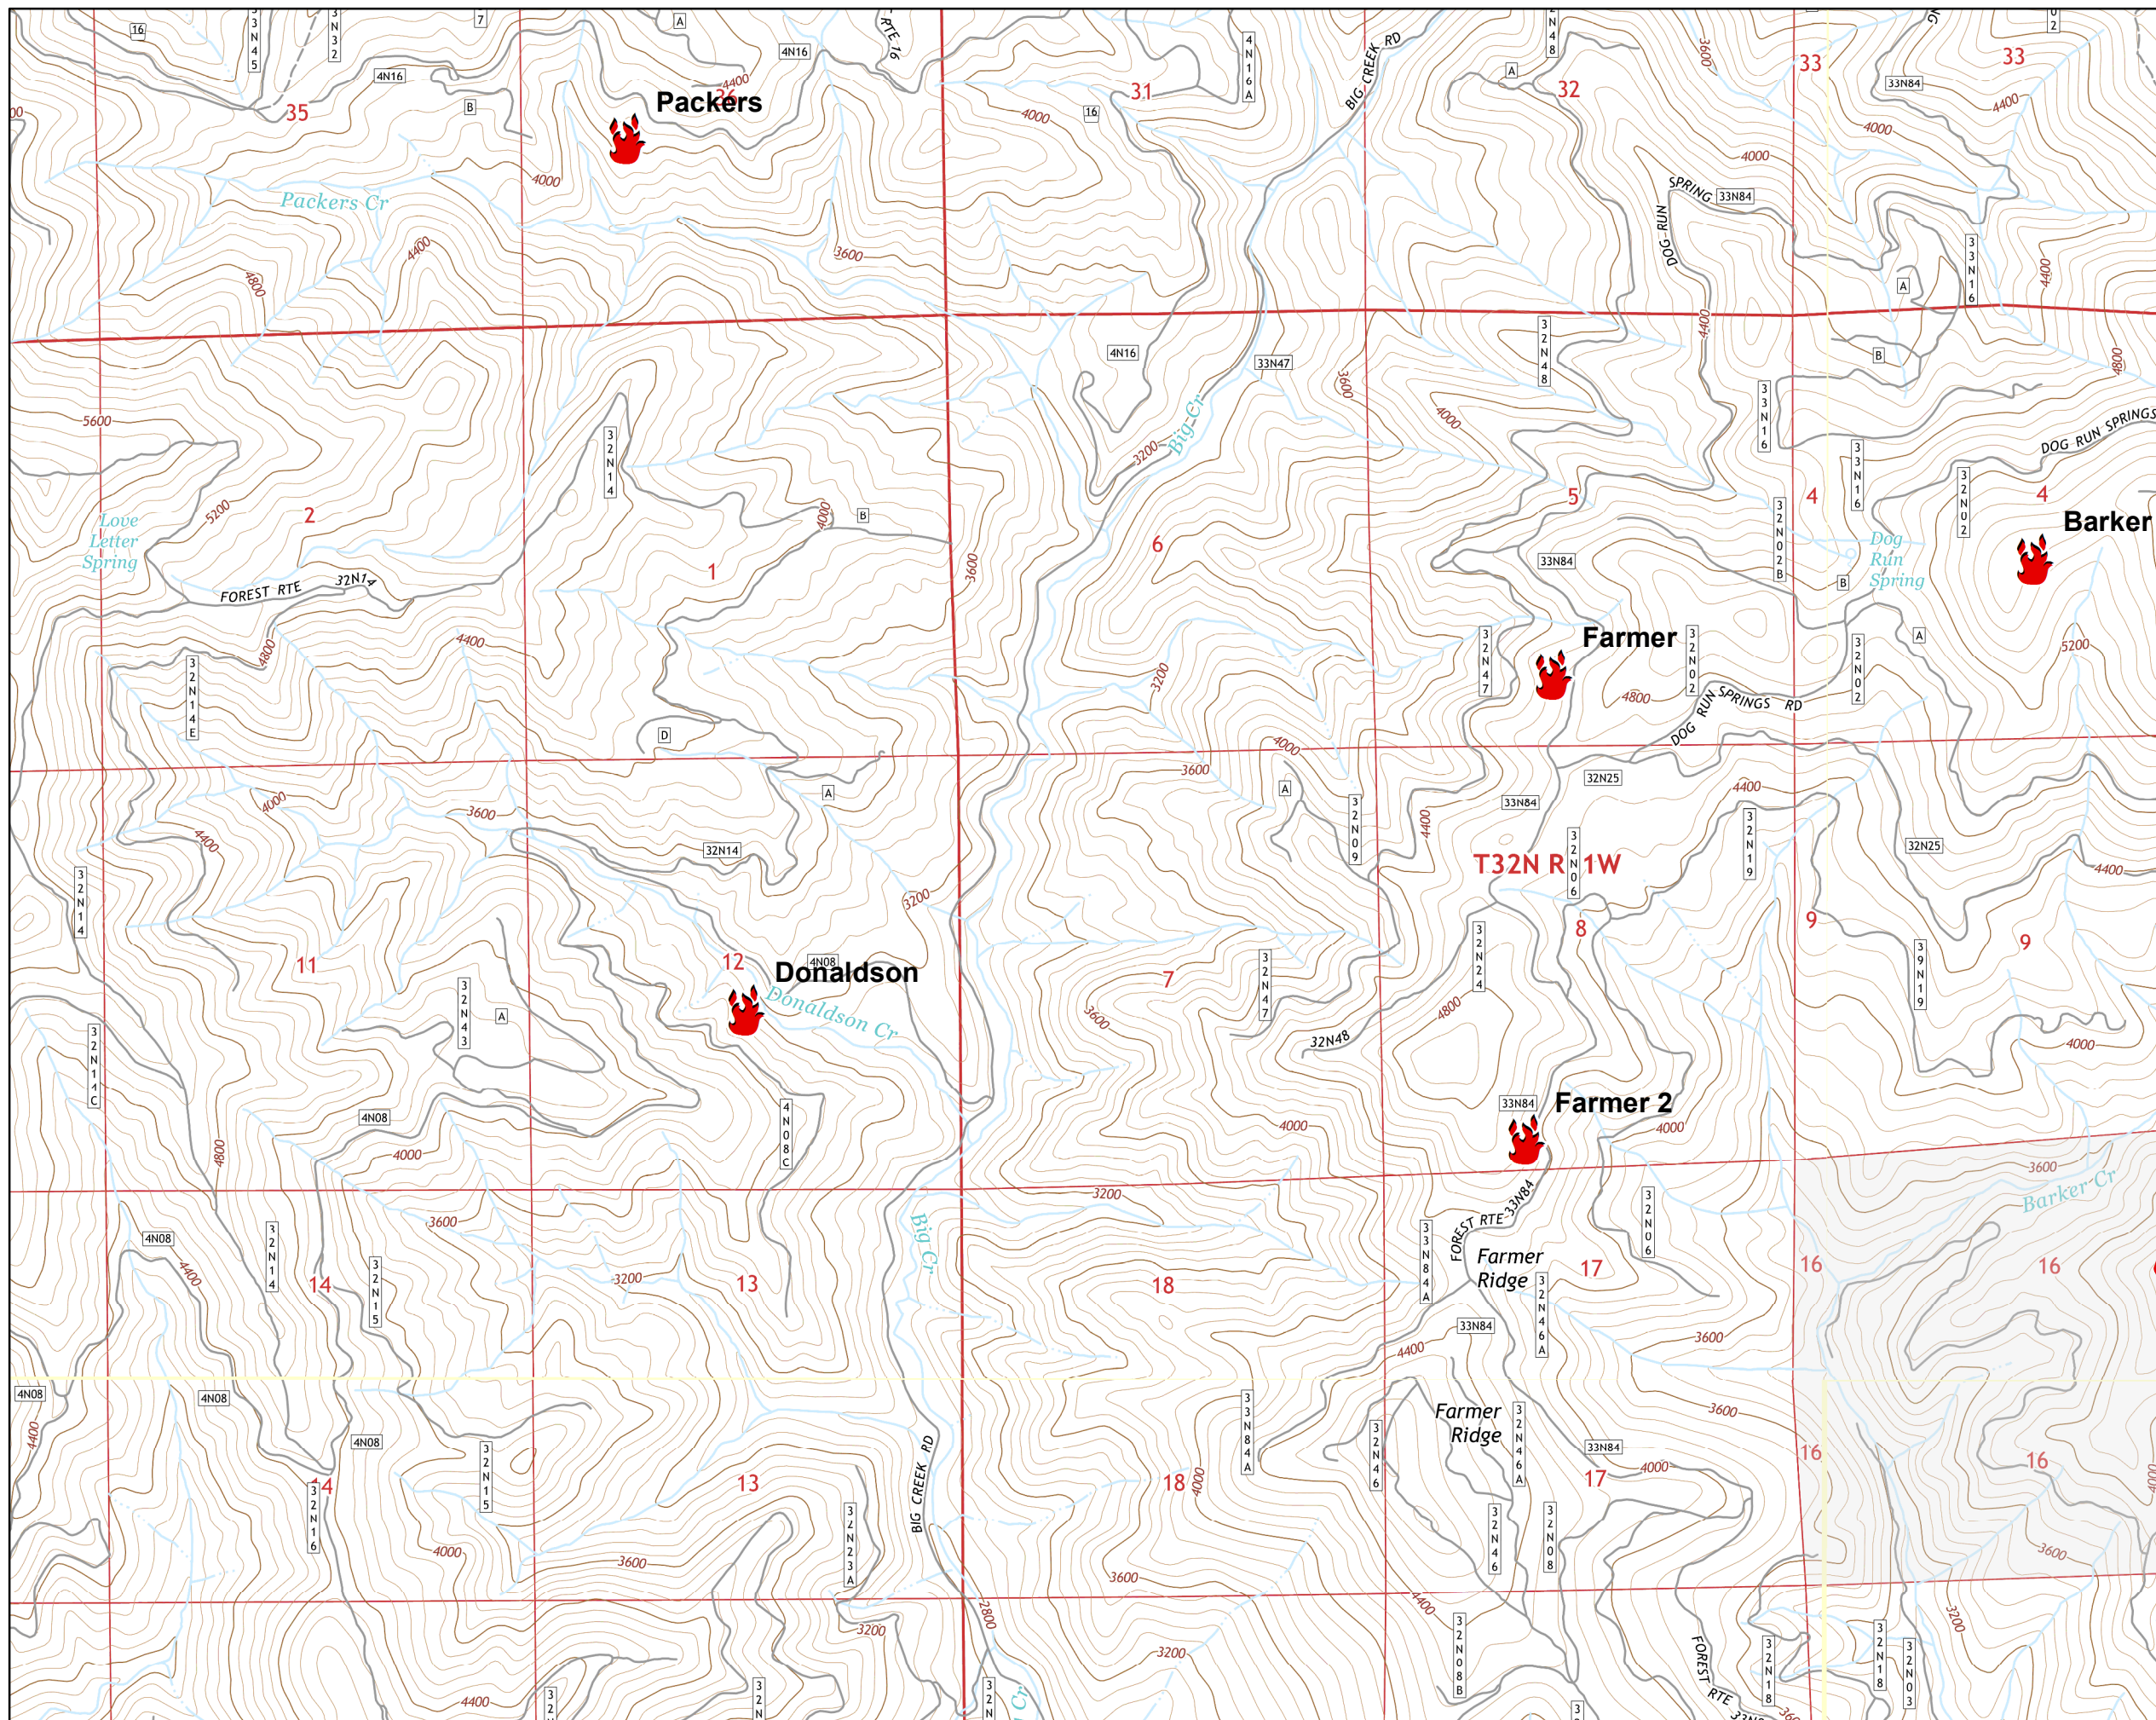

### Legend

-  Divisions
-  IA Responsibility

# Fork Complex CA-SHF-002067

IAP Map  
August 1, 2015  
Night Shift  
Page 16

## Legend

-  IR Heat Perimeter  
20150731 2009hrs
-  IA\_Responsibility
-  Fire Location

# Fork Complex CA-SHF-002067

IAP Map  
August 1, 2015  
Night Shift  
Page 17