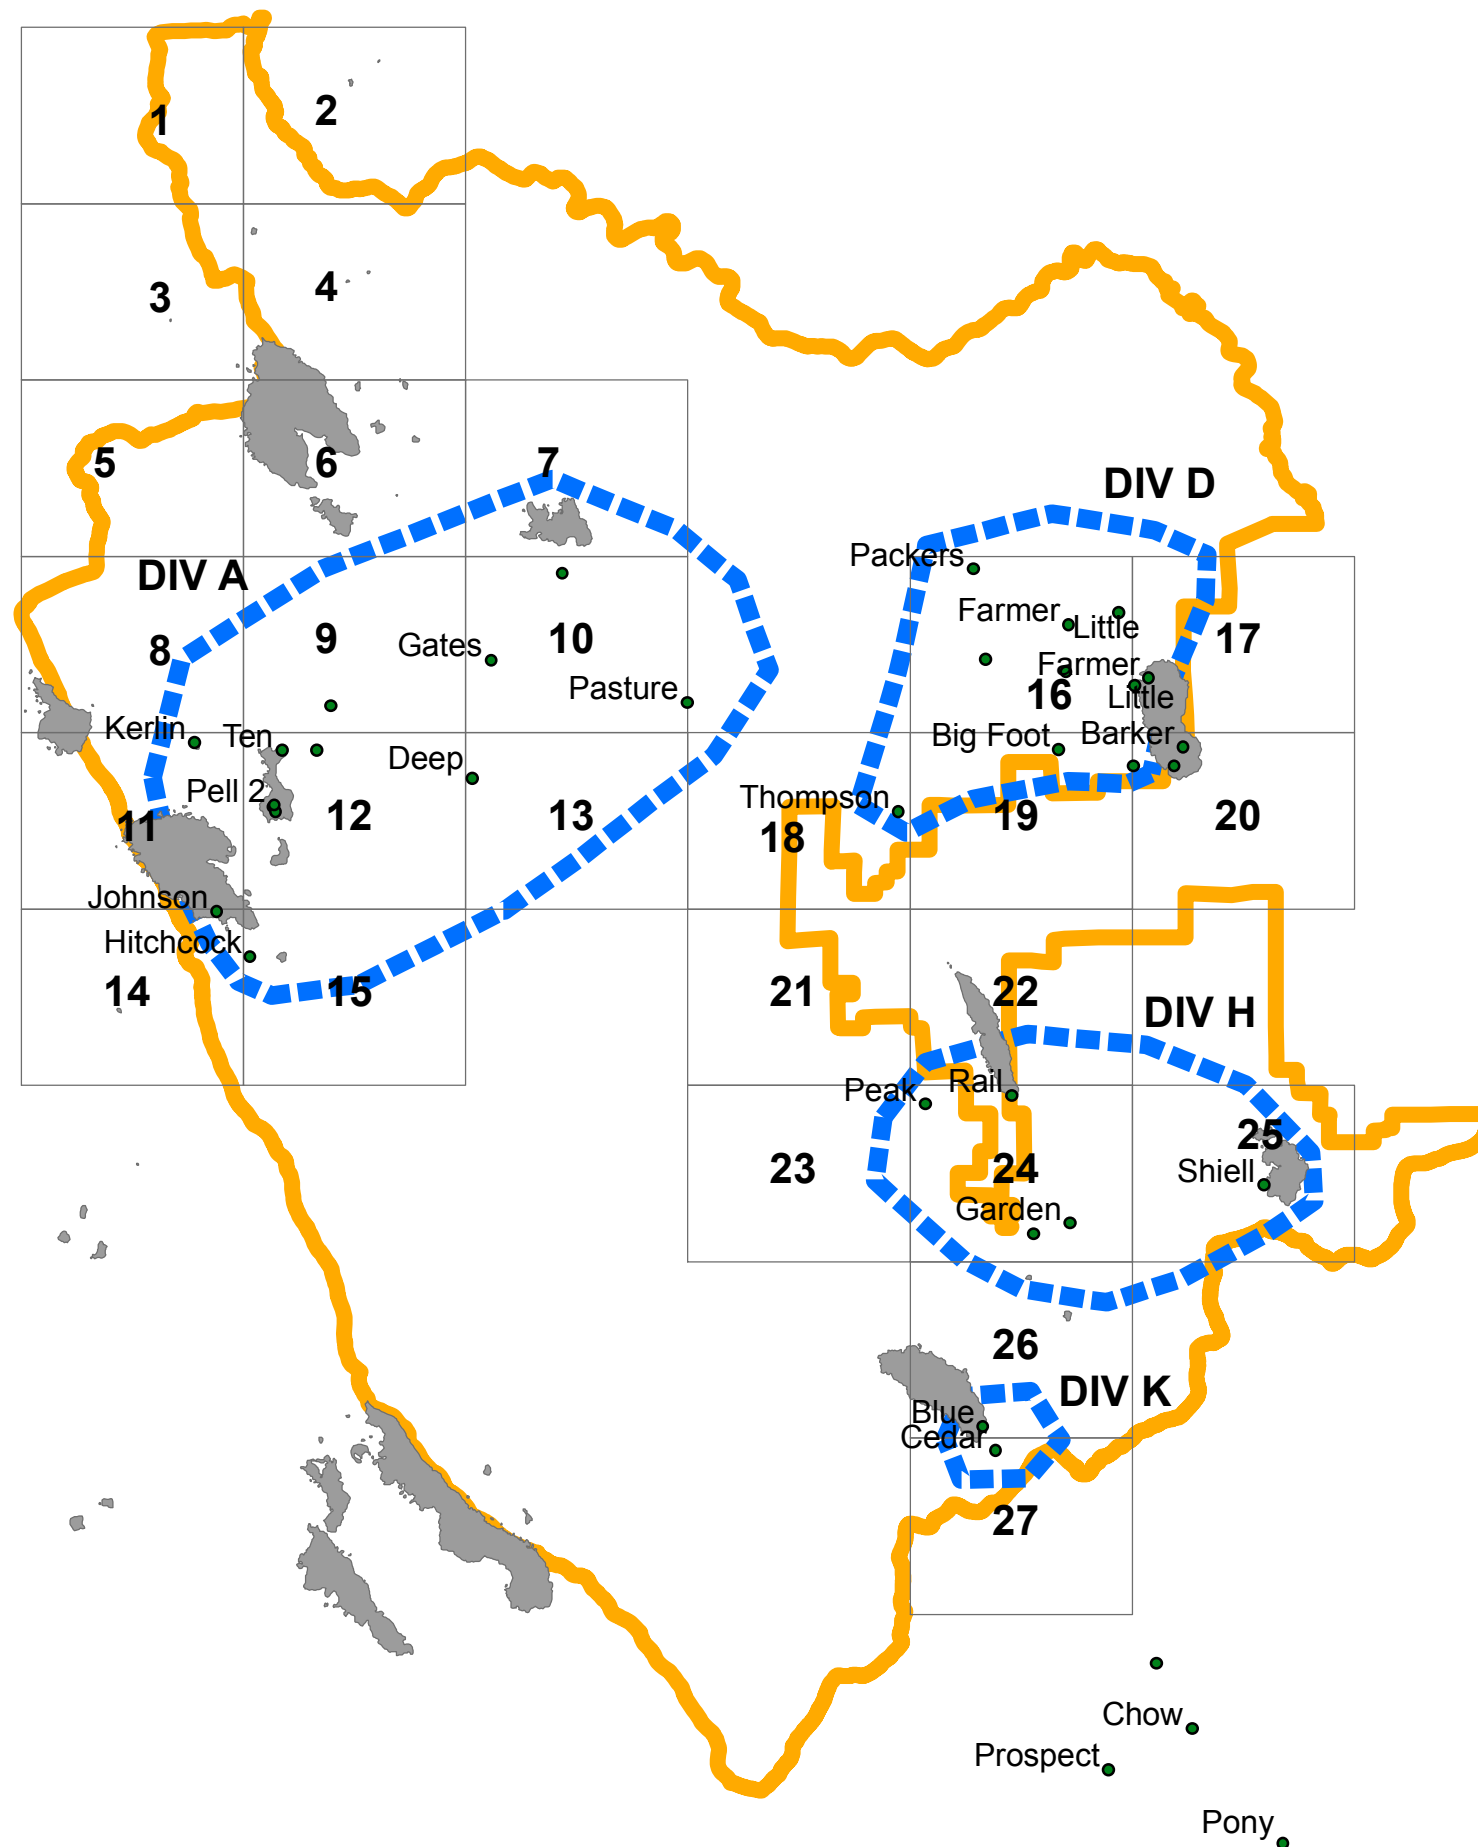

Fork Complex CA-SHF-002067

IAP Index Map August 1, 2015 Night Shift

Legend

-  Divisions
-  IA Responsibility

Fork Complex CA-SHF-002067

IAP Map
August 1, 2015
Night Shift
Page 21

Legend

 IR Heat Perimeter
20150731 2009hrs

 IA_Responsibility

 Fire Location

Fork Complex CA-SHF-002067

IAP Map August 1, 2015 Night Shift Page 22

Legend

 IR Heat Perimeter
20150731 2009hrs

 IA_Responsibility

 Fire Location

Legend

-  IR Heat Perimeter
20150731 2009hrs
-  IA_Responsibility
-  Fire Location

Fork Complex CA-SHF-002067

IAP Map
August 1, 2015
Night Shift
Page 25

Legend

 IR Heat Perimeter
20150731 2009hrs

 IA_Responsibility

Legend

-  IR Heat Perimeter
20150731 2009hrs
-  IA_Responsibility
-  Fire Location