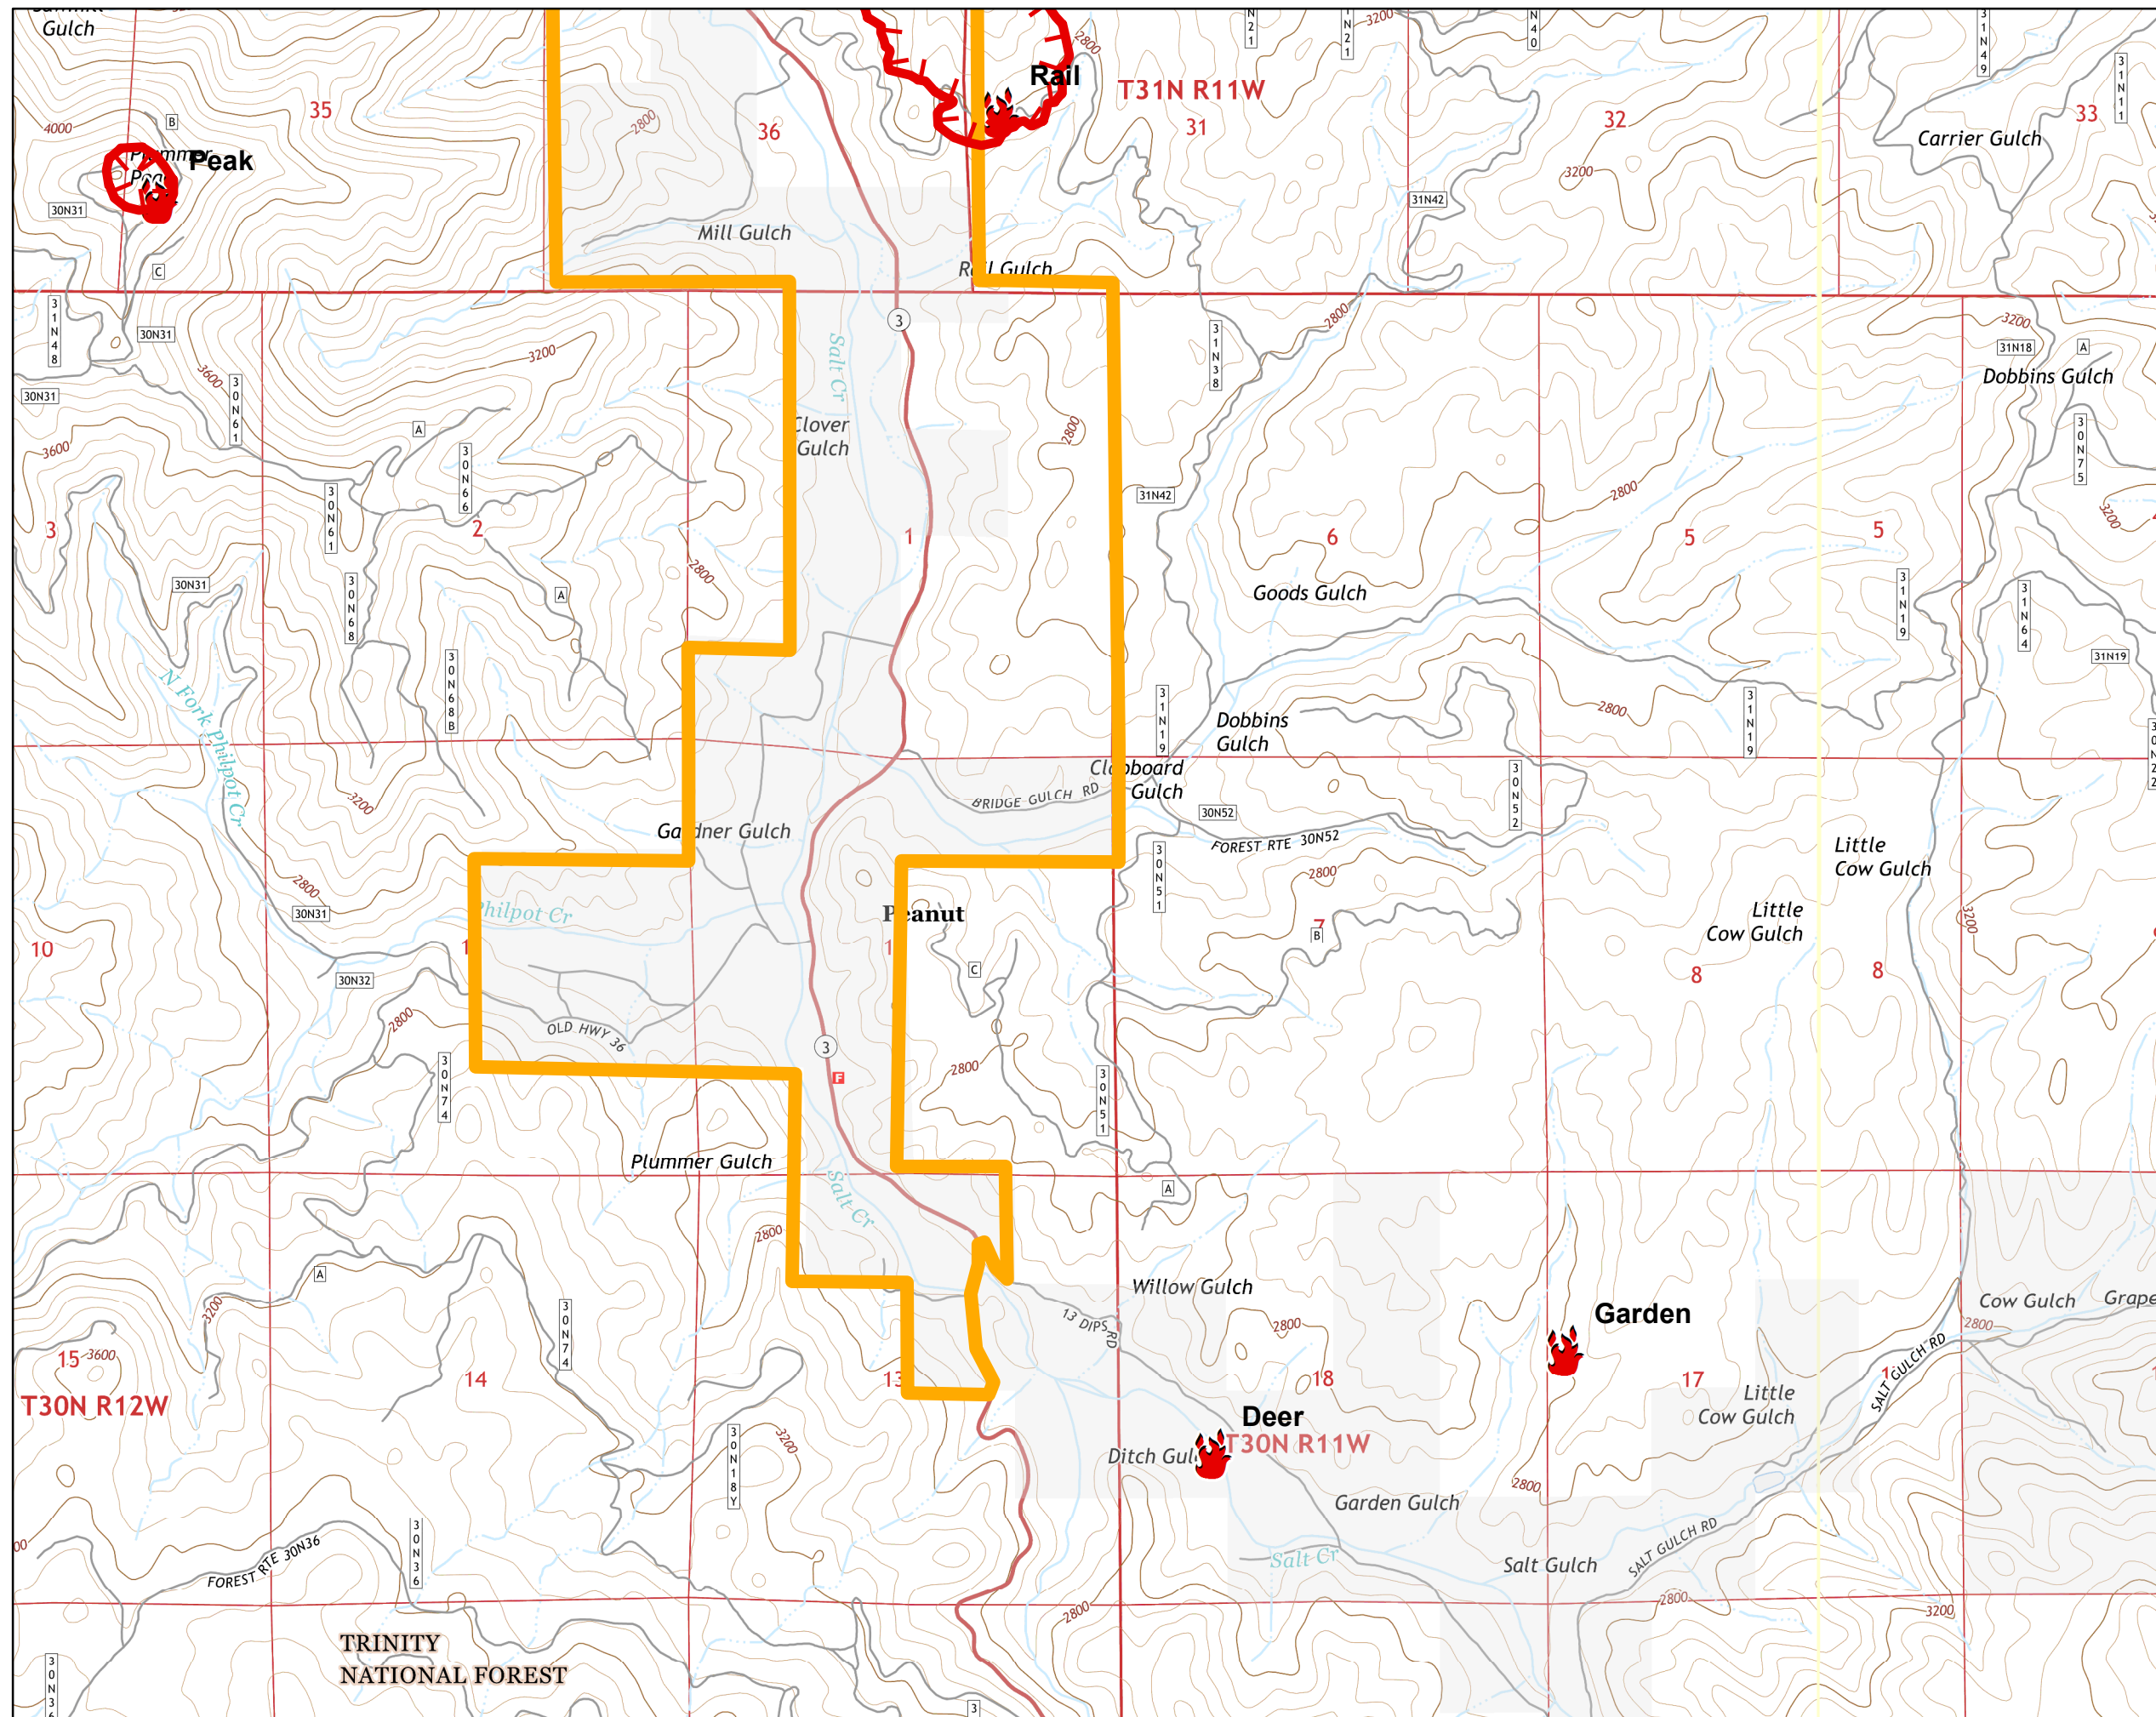

 IA_Responsibility

 Fire Location

Fork Complex CA-SHF-002067

IAP Map August 1, 2015 Night Shift Page 22

Legend

 IR Heat Perimeter
20150731 2009hrs

 IA_Responsibility

 Fire Location

Fork Complex CA-SHF-002067

IAP Map
August 1, 2015
Night Shift
Page 23

Legend

-  IR Heat Perimeter
20150731 2009hrs
-  IA_Responsibility
-  Fire Location

Fork Complex CA-SHF-002067

IAP Map
August 1, 2015
Night Shift
Page 24

Legend

-  IR Heat Perimeter
20150731 2009hrs
-  IA_Responsibility
-  Fire Location

Fork Complex CA-SHF-002067

IAP Map
August 1, 2015
Night Shift
Page 25

Legend

 IR Heat Perimeter
20150731 2009hrs

 IA_Responsibility

 Fire Location

Fork Complex CA-SHF-002067

IAP Map
August 1, 2015
Night Shift
Page 26

Legend

-  IR Heat Perimeter
20150731 2009hrs
-  IA_Responsibility
-  Fire Location

Fork Complex CA-SHF-002067

IAP Map
August 1, 2015
Night Shift
Page 27