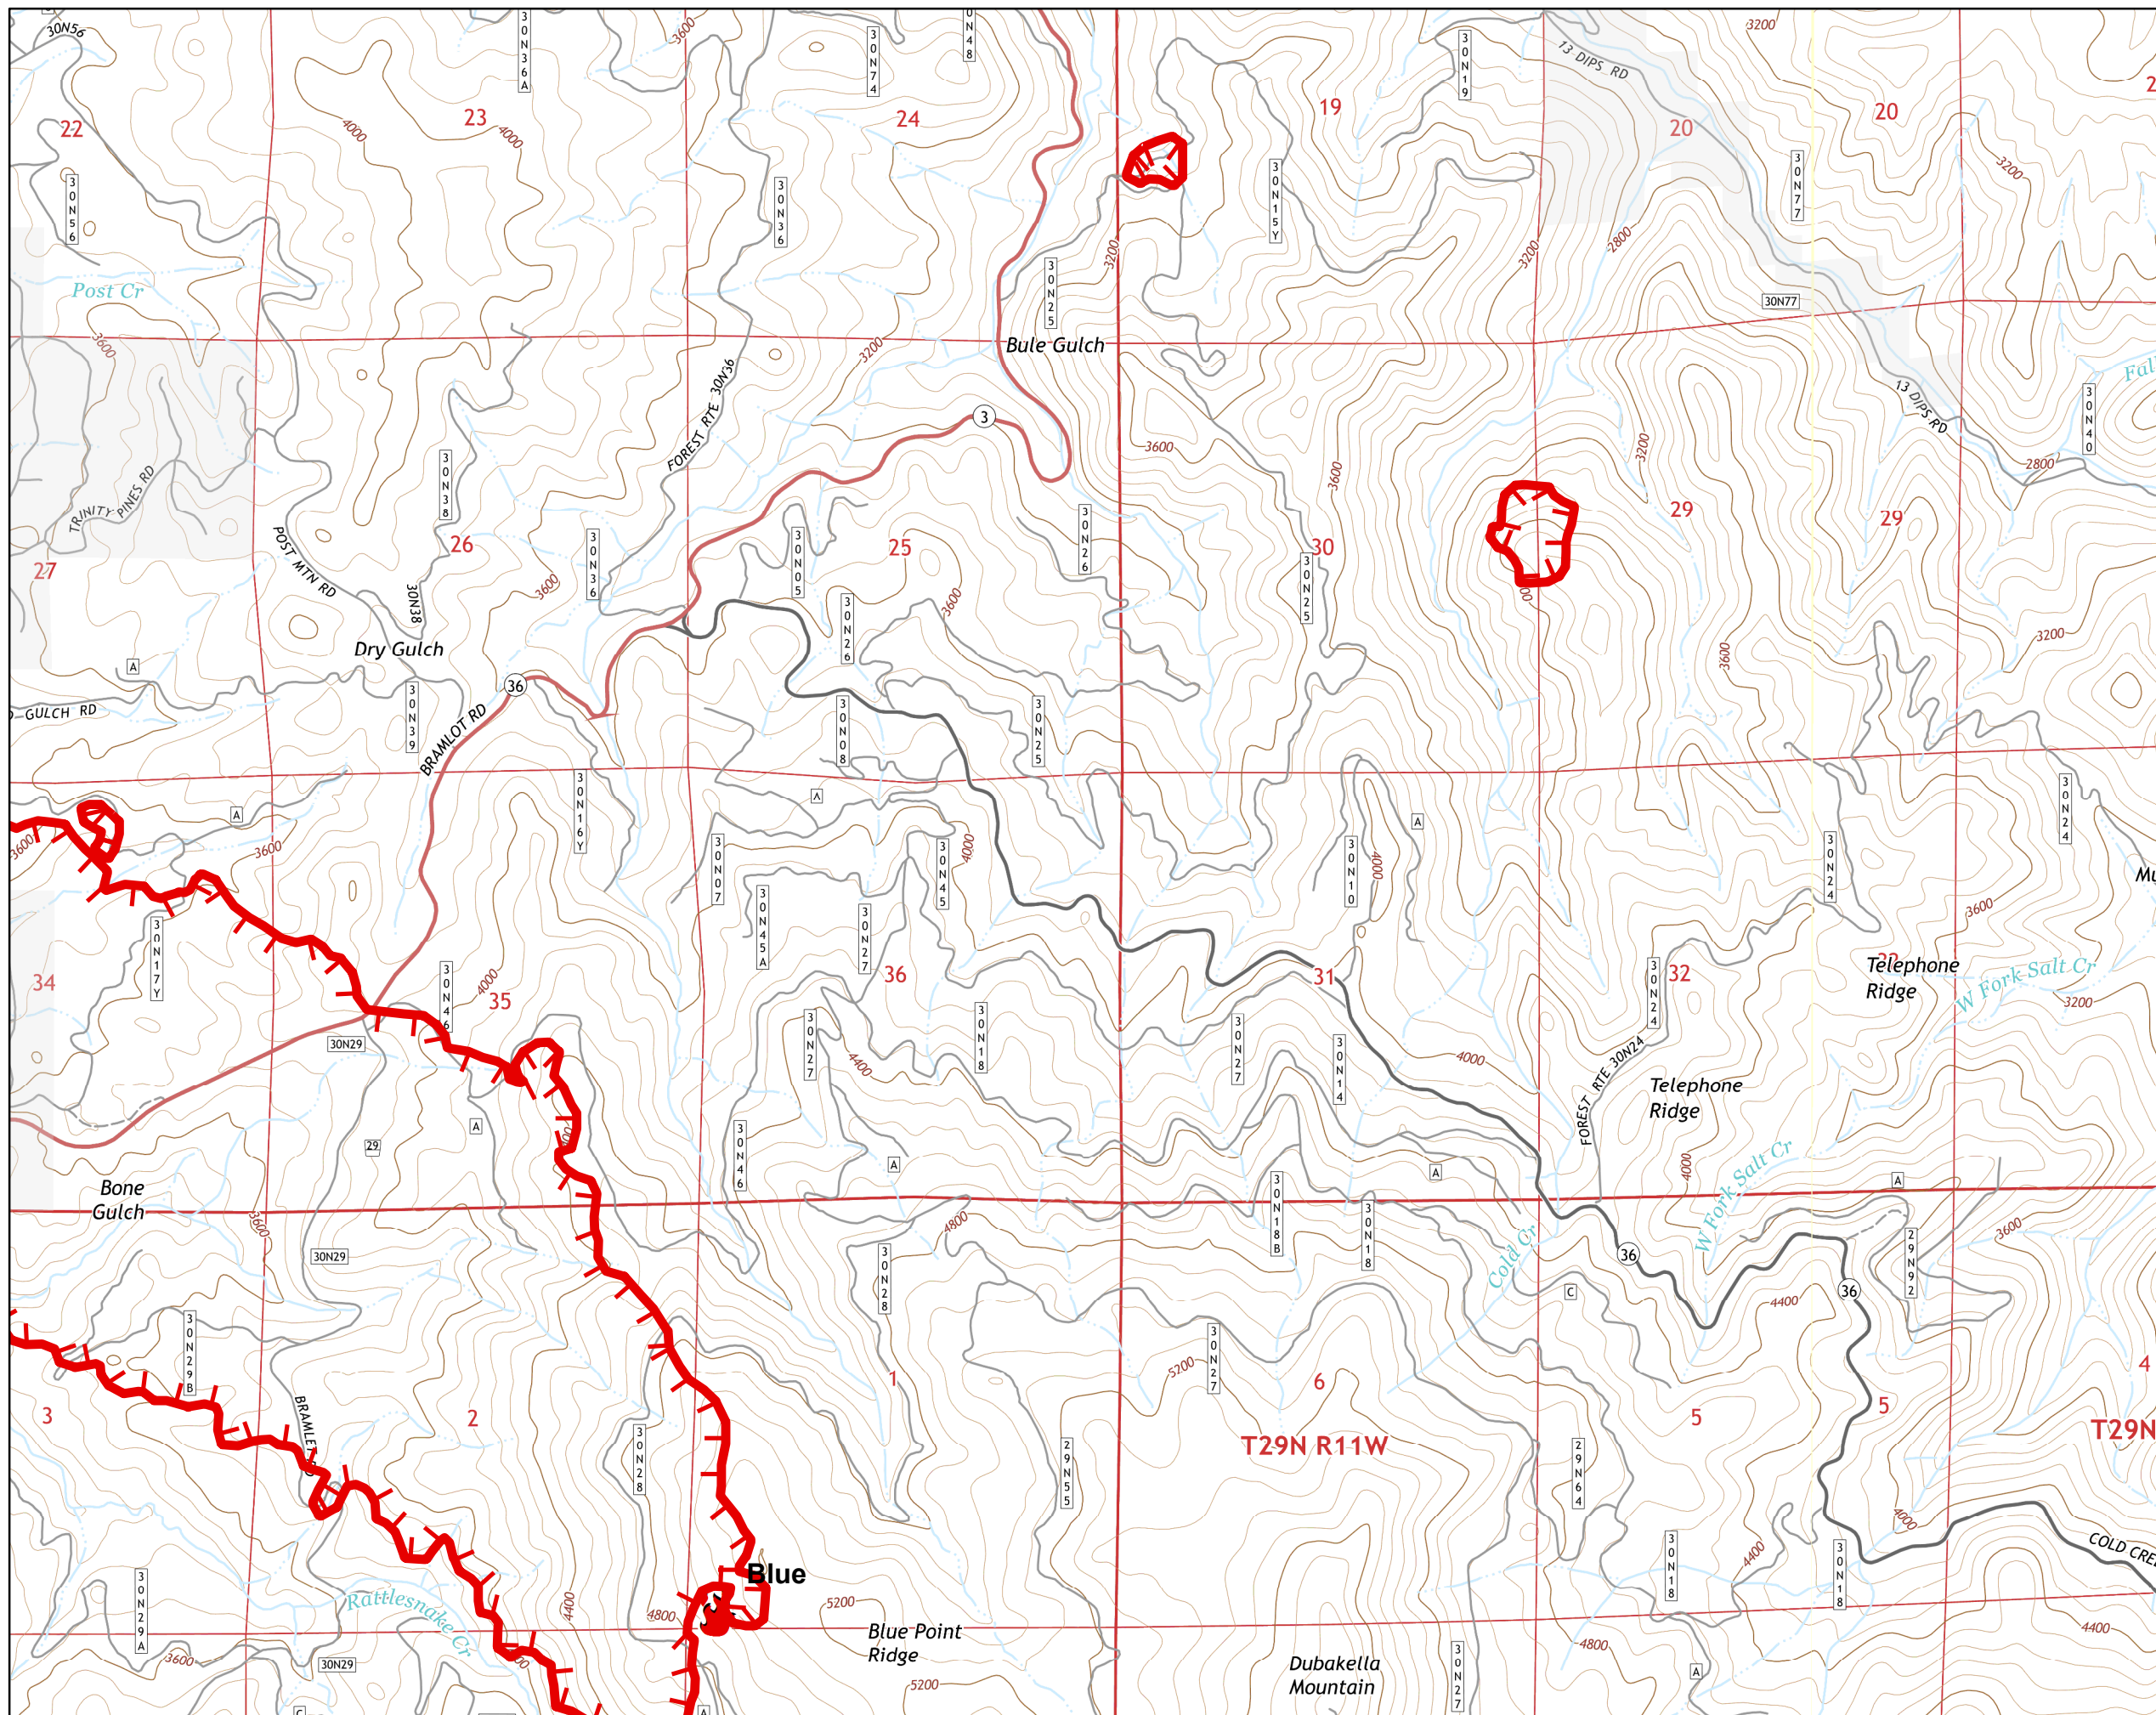

 IA_Responsibility

 Fire Location

Fork Complex CA-SHF-002067

IAP Map August 1, 2015 Night Shift Page 22

Legend

 IR Heat Perimeter
20150731 2009hrs

 IA_Responsibility

 Fire Location

Legend

-  IR Heat Perimeter
20150731 2009hrs
-  IA_Responsibility
-  Fire Location

Fork Complex CA-SHF-002067

IAP Map
August 1, 2015
Night Shift
Page 25

Legend

 IR Heat Perimeter
20150731 2009hrs

 IA_Responsibility

 Fire Location

Fork Complex CA-SHF-002067

IAP Map
August 1, 2015
Night Shift
Page 26

Legend

-  IR Heat Perimeter
20150731 2009hrs
-  IA_Responsibility
-  Fire Location

Fork Complex CA-SHF-002067

IAP Map
August 1, 2015
Night Shift
Page 27

Legend

-  IR Heat Perimeter
20150731 2009hrs
-  IA_Responsibility
-  Fire Location