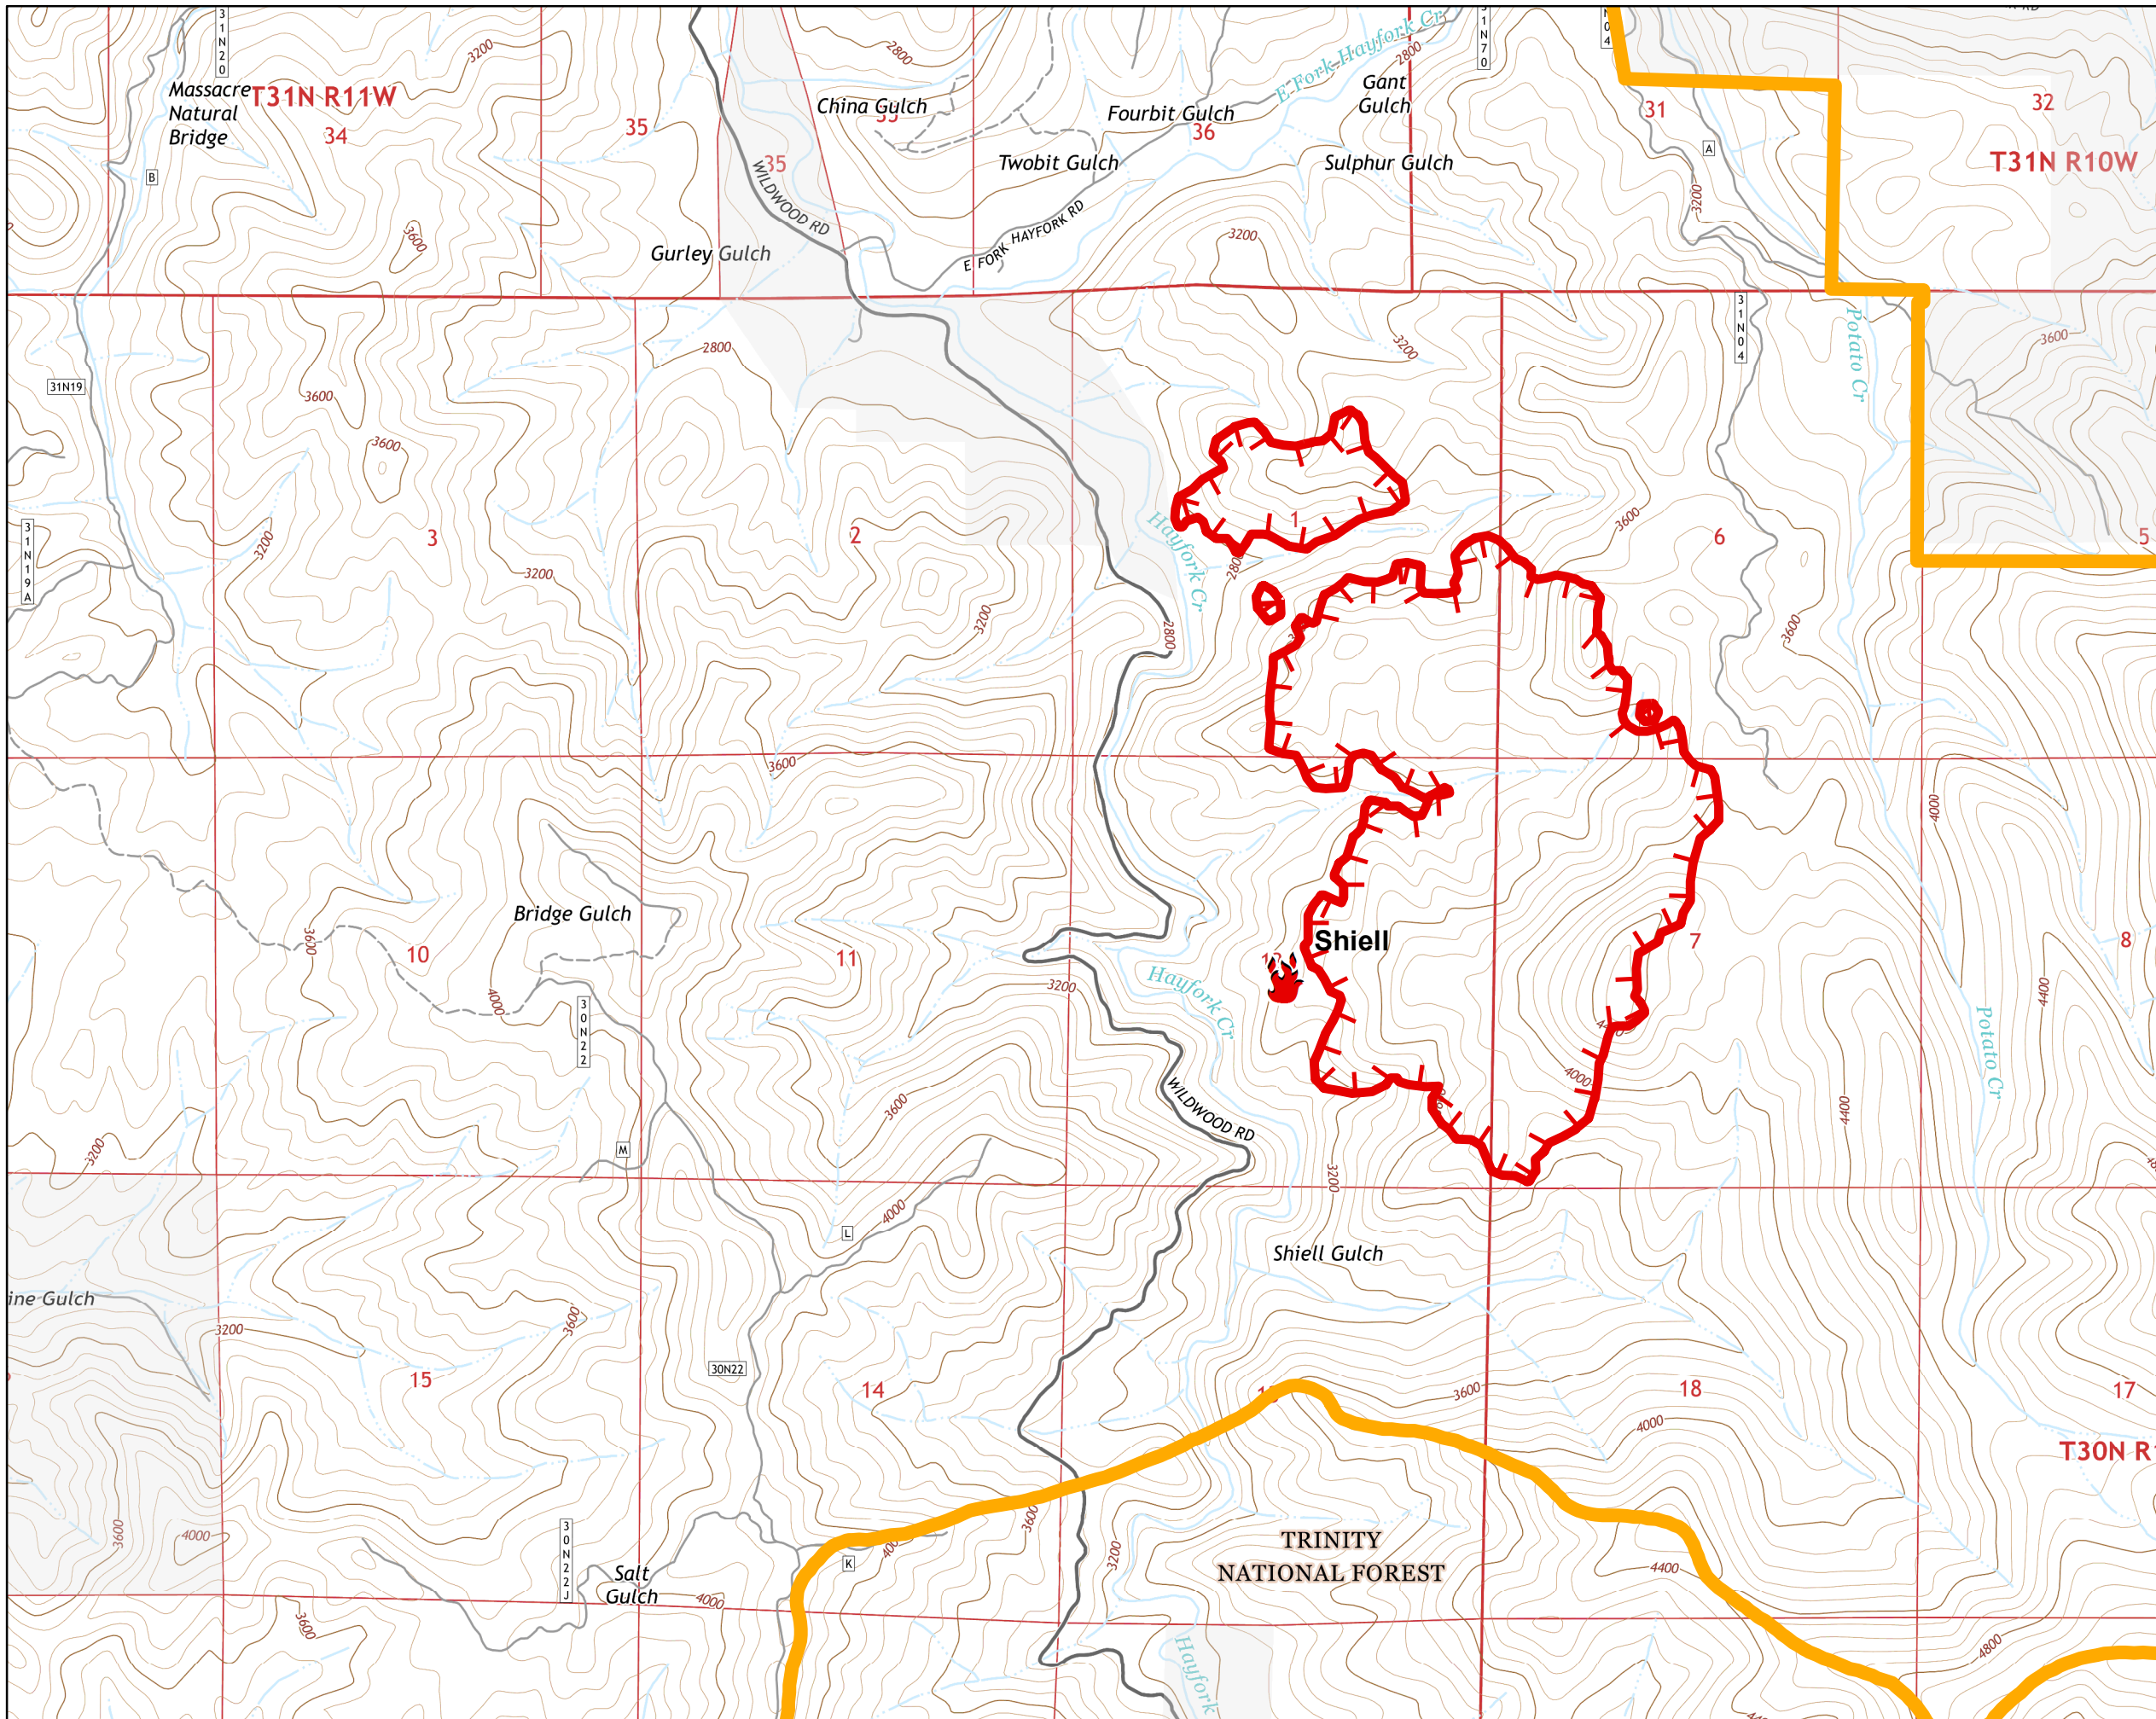

 IA_Responsibility

 Fire Location

Fork Complex CA-SHF-002067

IAP Map August 1, 2015 Night Shift Page 22

Legend

 IR Heat Perimeter
20150731 2009hrs

 IA_Responsibility

 Fire Location

Legend

-  IR Heat Perimeter
20150731 2009hrs
-  IA_Responsibility
-  Fire Location

Fork Complex CA-SHF-002067

IAP Map
August 1, 2015
Night Shift
Page 25

Legend

 IR Heat Perimeter
20150731 2009hrs

 IA_Responsibility

 Fire Location

Fork Complex CA-SHF-002067

IAP Map
August 1, 2015
Night Shift
Page 26

Legend

-  IR Heat Perimeter
20150731 2009hrs
-  IA_Responsibility
-  Fire Location

Fork Complex CA-SHF-002067

IAP Map
August 1, 2015
Night Shift
Page 27

Legend

-  IR Heat Perimeter
20150731 2009hrs
-  IA_Responsibility
-  Fire Location