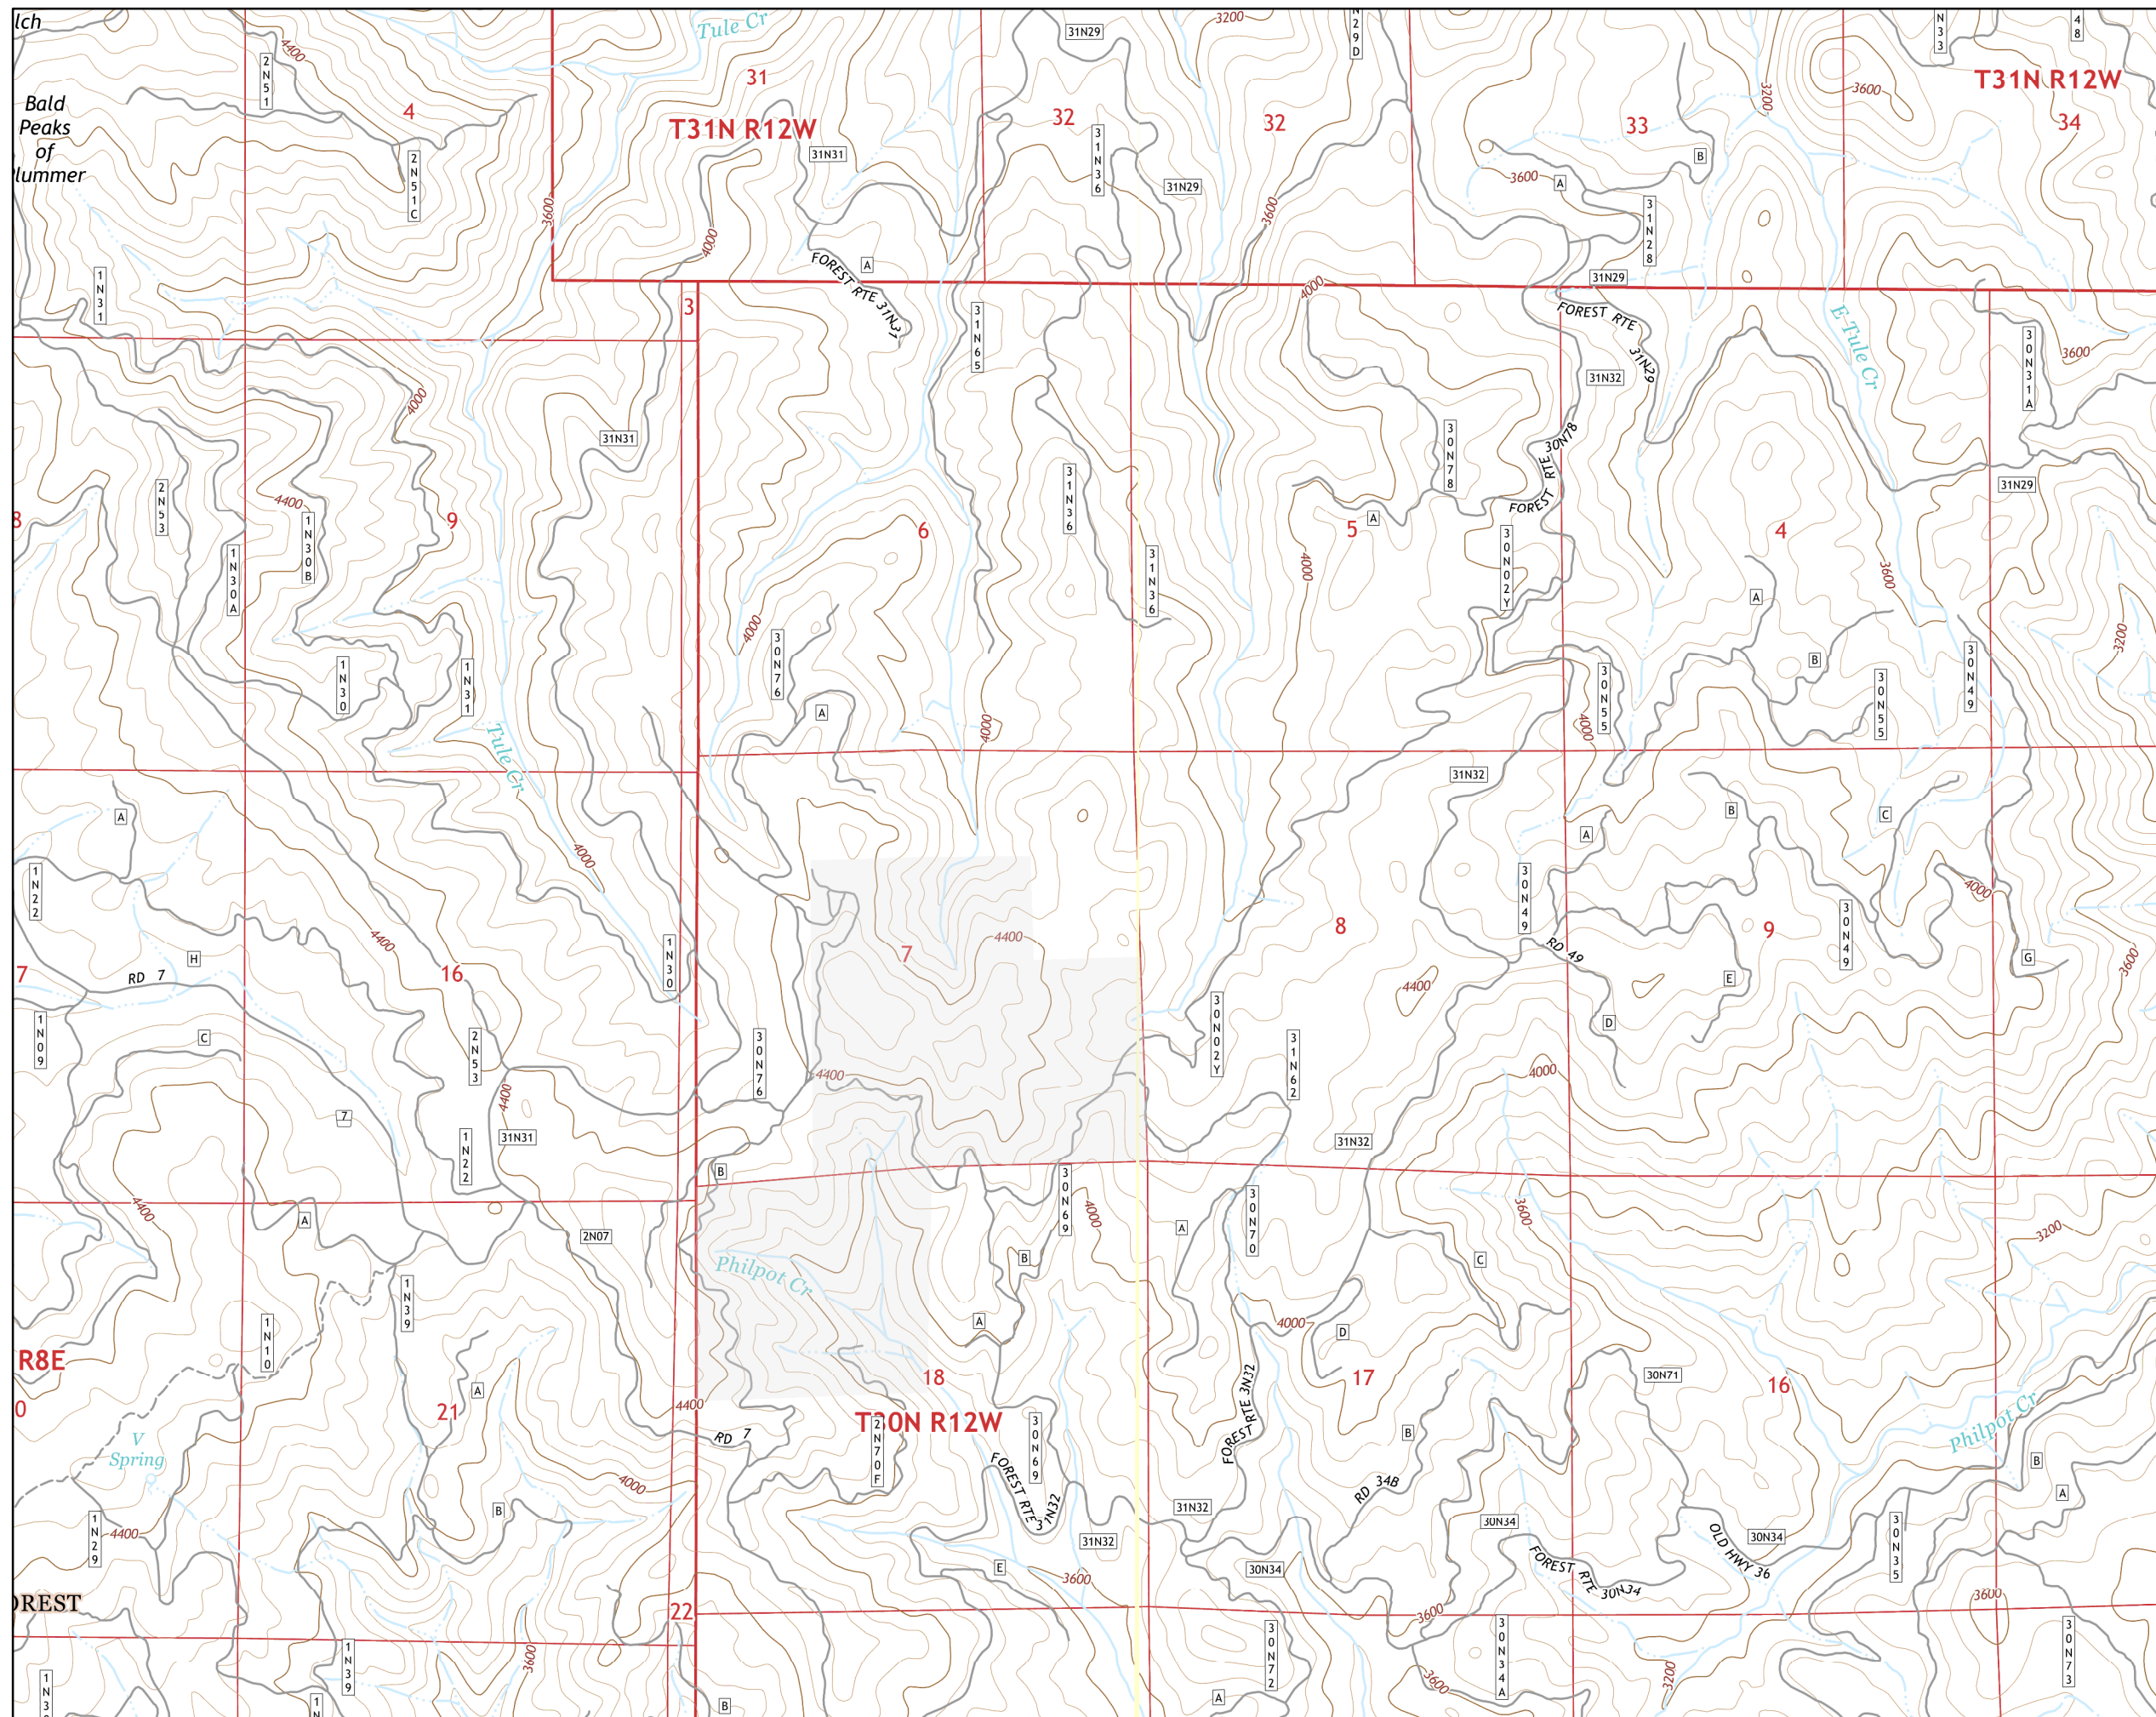

 IA_Responsibility

 Fire Location

Fork Complex CA-SHF-002067

IAP Map August 1, 2015 Night Shift Page 22

Legend

 IR Heat Perimeter
20150731 2009hrs

 IA_Responsibility

 Fire Location

Fork Complex CA-SHF-002067

IAP Map
August 1, 2015
Night Shift
Page 23

Legend

-  IR Heat Perimeter
20150731 2009hrs
-  IA_Responsibility
-  Fire Location

Fork Complex CA-SHF-002067

IAP Map
August 1, 2015
Night Shift
Page 24

Legend

-  IR Heat Perimeter
20150731 2009hrs
-  IA_Responsibility
-  Fire Location

Fork Complex CA-SHF-002067

IAP Map
August 1, 2015
Night Shift
Page 25

Legend

 IR Heat Perimeter
20150731 2009hrs

 IA_Responsibility

 Fire Location

Fork Complex CA-SHF-002067

IAP Map
August 1, 2015
Night Shift
Page 26

Legend

-  IR Heat Perimeter
20150731 2009hrs
-  IA_Responsibility
-  Fire Location

Fork Complex CA-SHF-002067

IAP Map
August 1, 2015
Night Shift
Page 27