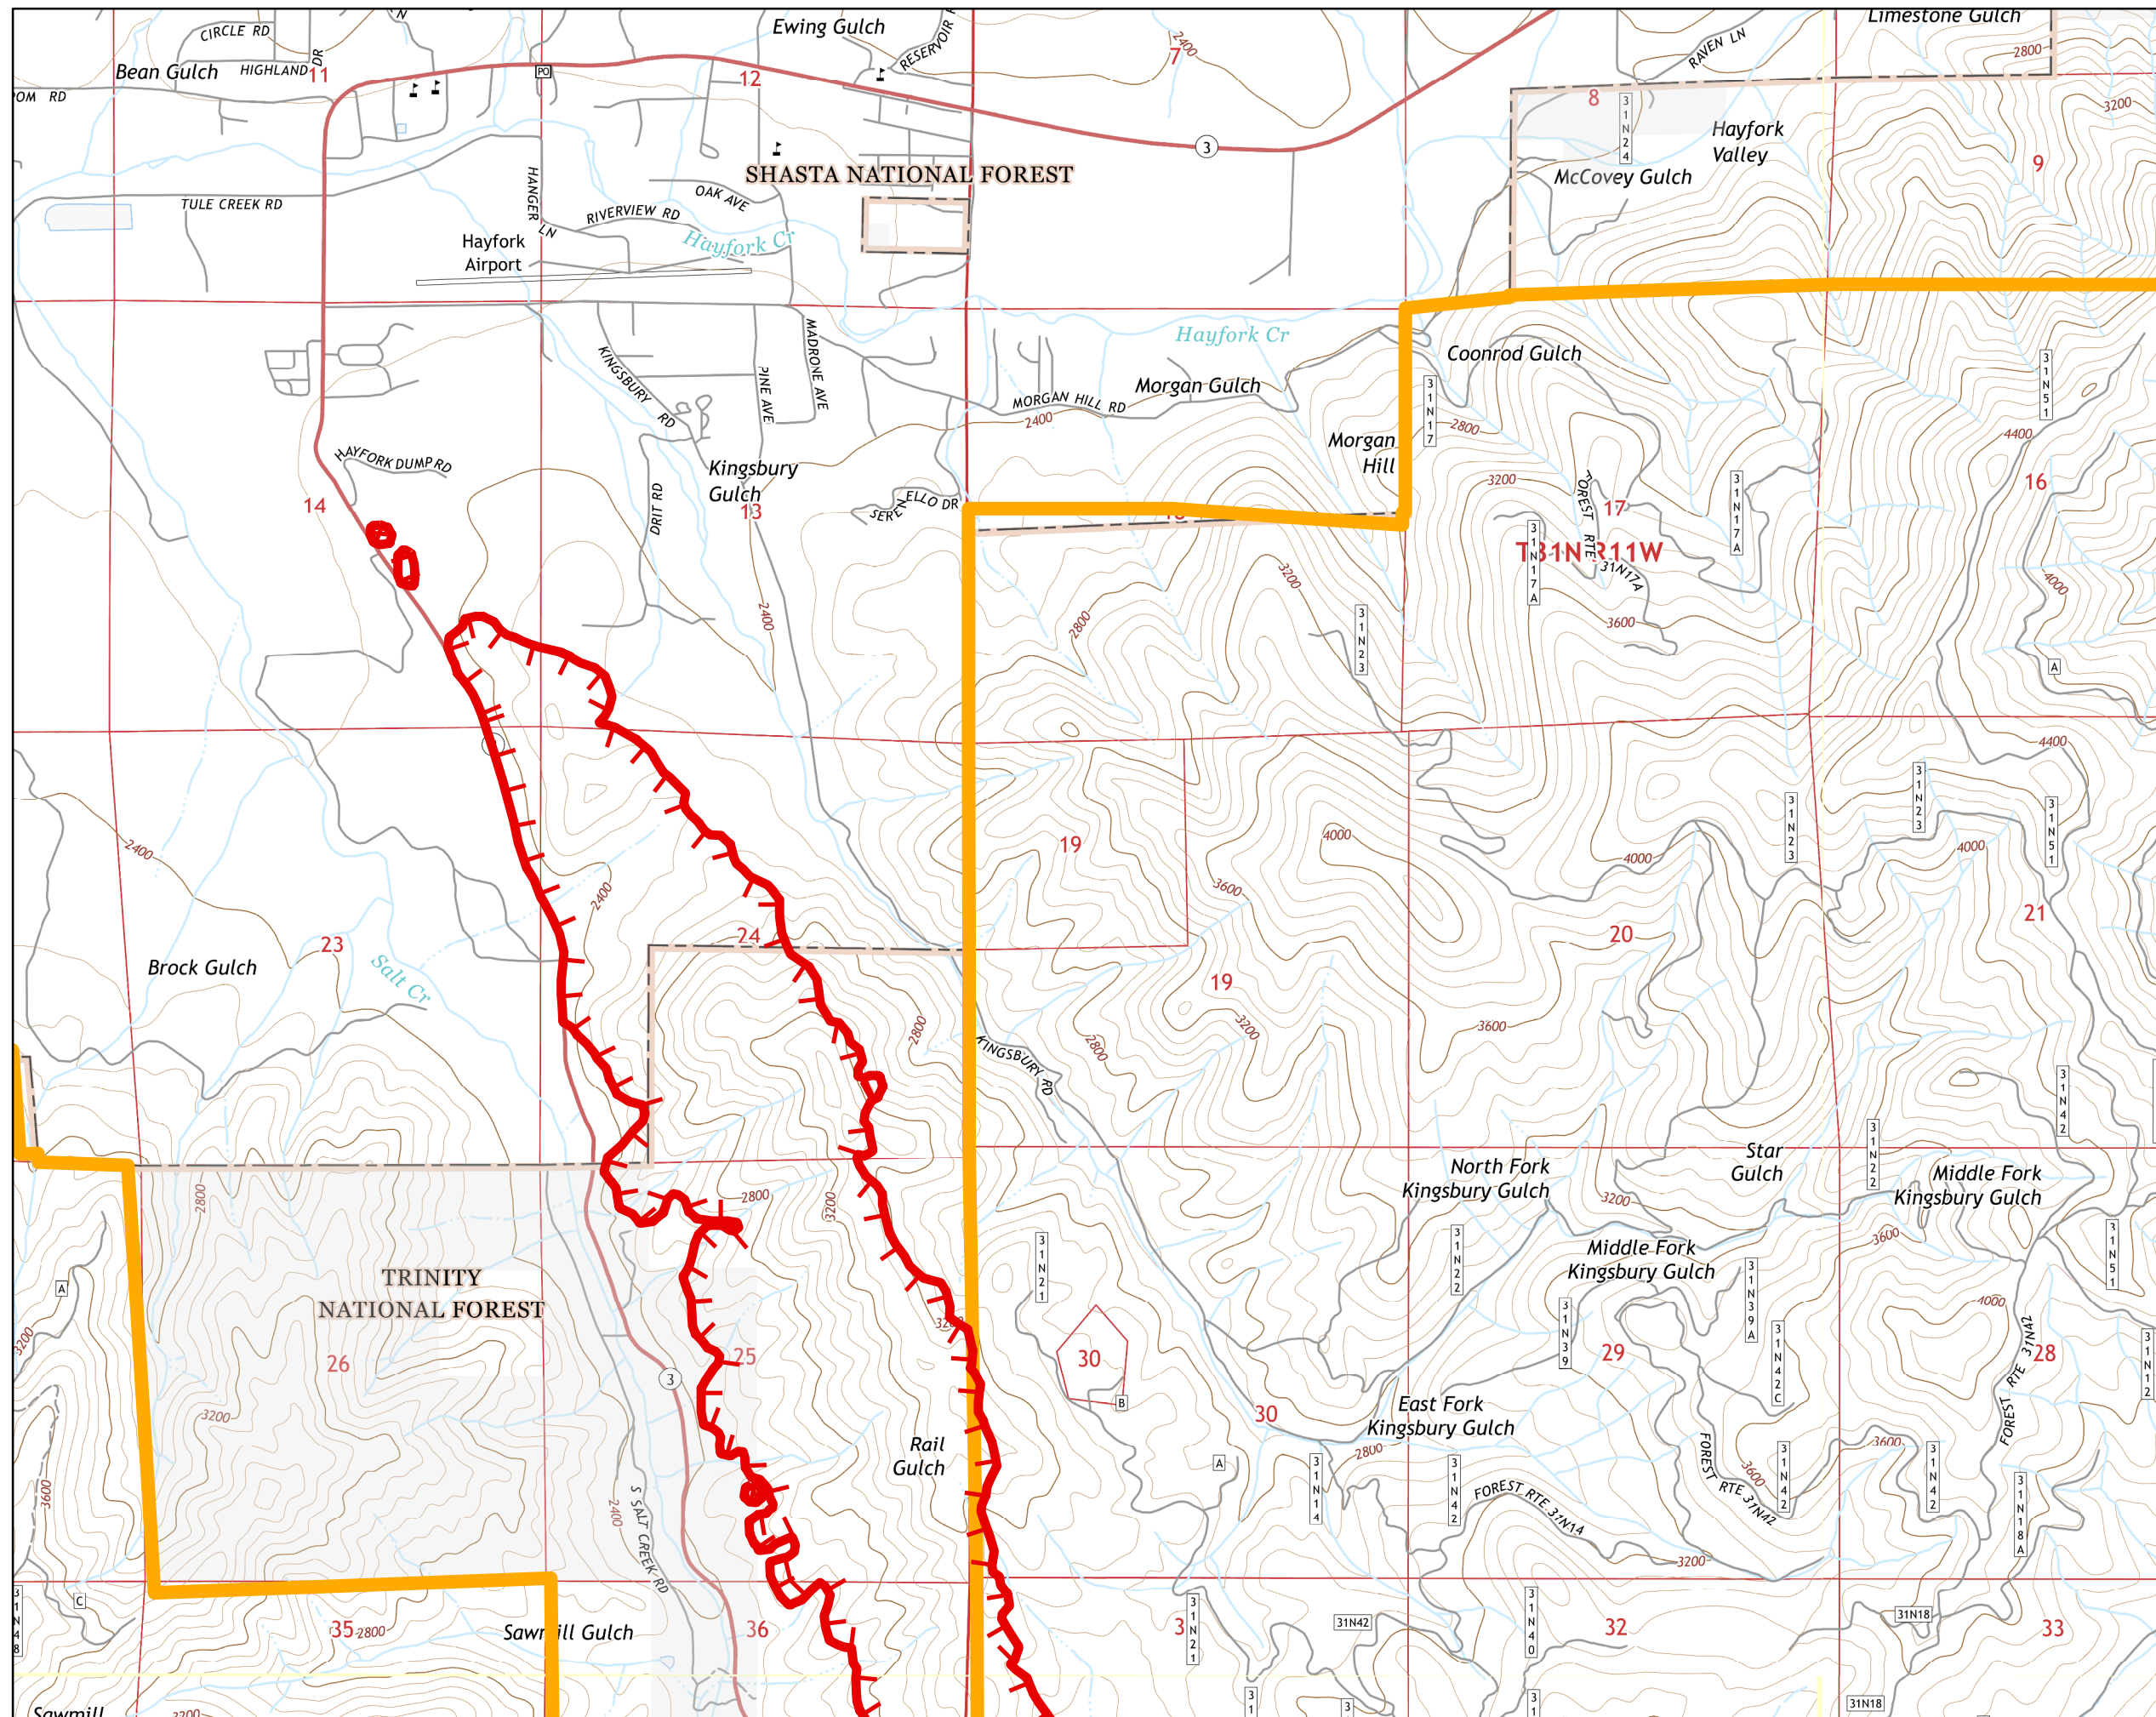

 IA_Responsibility

 Fire Location

Fork Complex CA-SHF-002067

IAP Map August 1, 2015 Night Shift Page 22

Legend

 IR Heat Perimeter
20150731 2009hrs

 IA_Responsibility

 Fire Location

Fork Complex CA-SHF-002067

IAP Map
August 1, 2015
Night Shift
Page 23

Legend

-  IR Heat Perimeter
20150731 2009hrs
-  IA_Responsibility
-  Fire Location

Fork Complex CA-SHF-002067

IAP Map
August 1, 2015
Night Shift
Page 24

Legend

-  IR Heat Perimeter
20150731 2009hrs
-  IA_Responsibility
-  Fire Location

Fork Complex CA-SHF-002067

IAP Map
August 1, 2015
Night Shift
Page 25

Legend

 IR Heat Perimeter
20150731 2009hrs

 IA_Responsibility

Legend

-  IR Heat Perimeter
20150731 2009hrs
-  IA_Responsibility
-  Fire Location