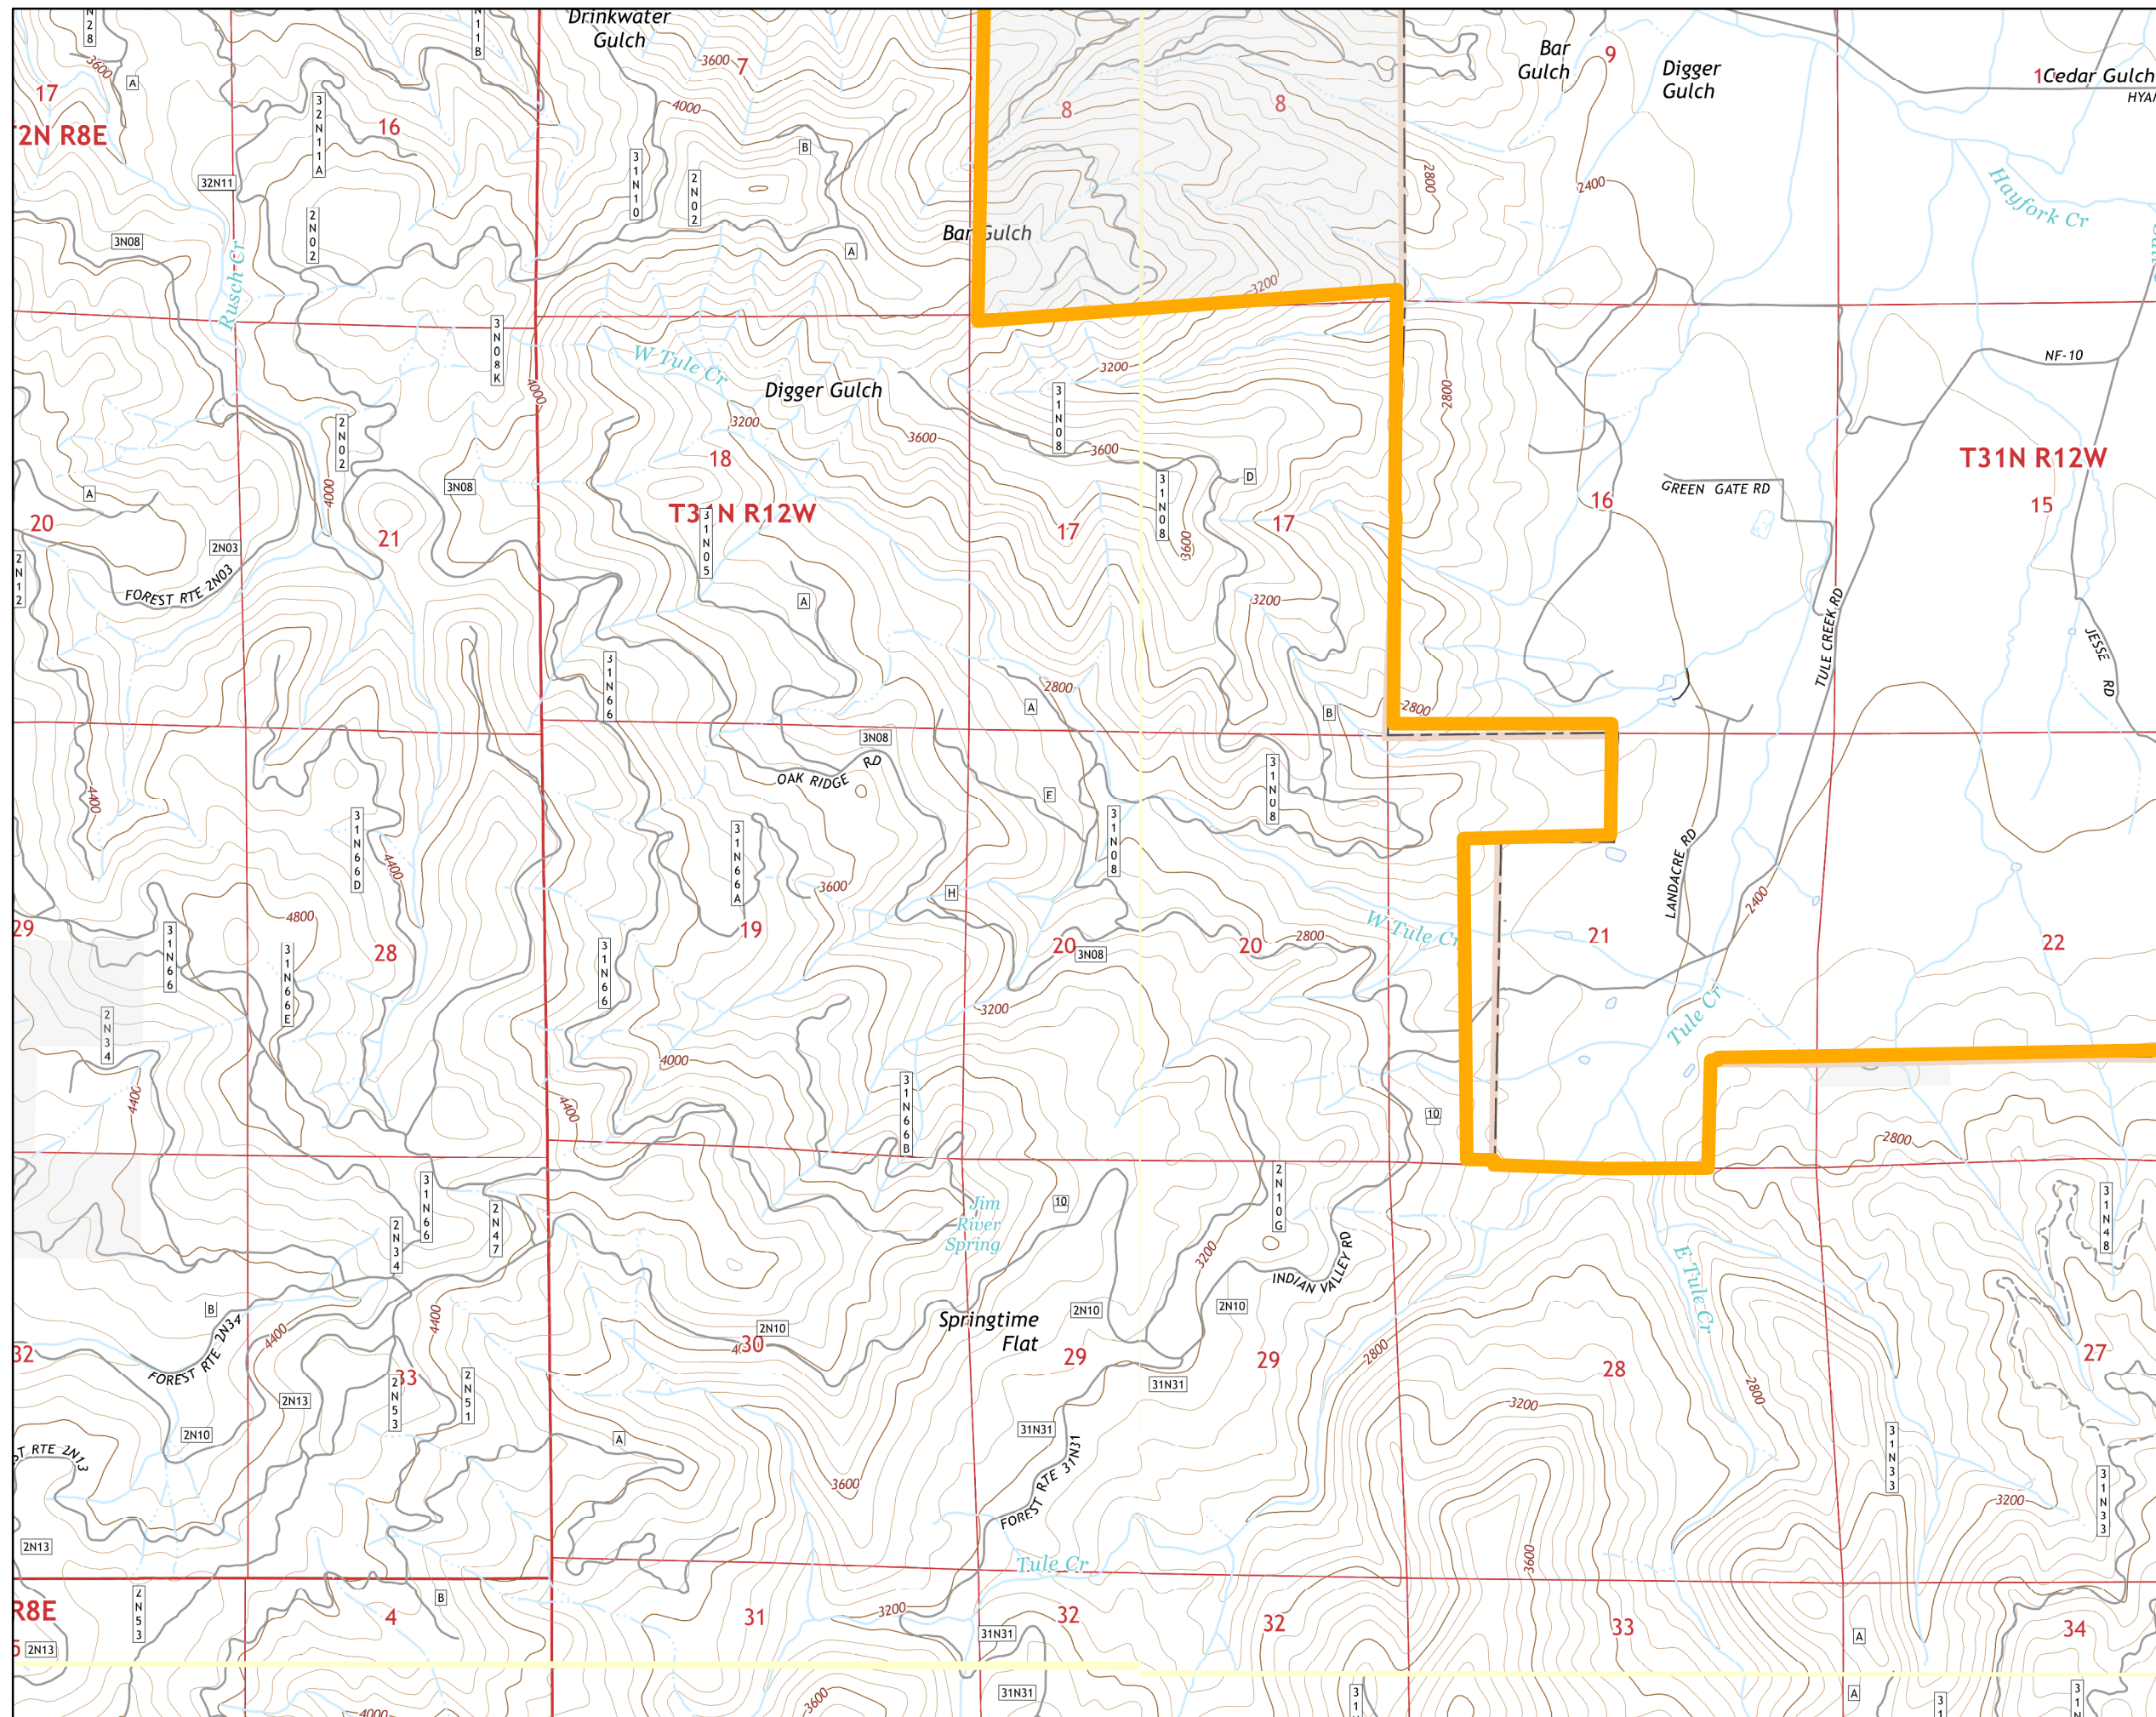

Fork Complex CA-SHF-002067

IAP Index Map August 1, 2015 Night Shift

Legend

-  Divisions
-  IA Responsibility

Fork Complex CA-SHF-002067

IAP Map
August 1, 2015
Night Shift
Page 21

Legend

 IR Heat Perimeter
20150731 2009hrs

 IA_Responsibility

 Fire Location

Fork Complex CA-SHF-002067

IAP Map August 1, 2015 Night Shift Page 22

Legend

 IR Heat Perimeter
20150731 2009hrs

 IA_Responsibility

 Fire Location

Legend

-  IR Heat Perimeter
20150731 2009hrs
-  IA_Responsibility
-  Fire Location

Fork Complex CA-SHF-002067

IAP Map
August 1, 2015
Night Shift
Page 25

Legend

 IR Heat Perimeter
20150731 2009hrs

 IA_Responsibility

Legend

-  IR Heat Perimeter
20150731 2009hrs
-  IA_Responsibility
-  Fire Location