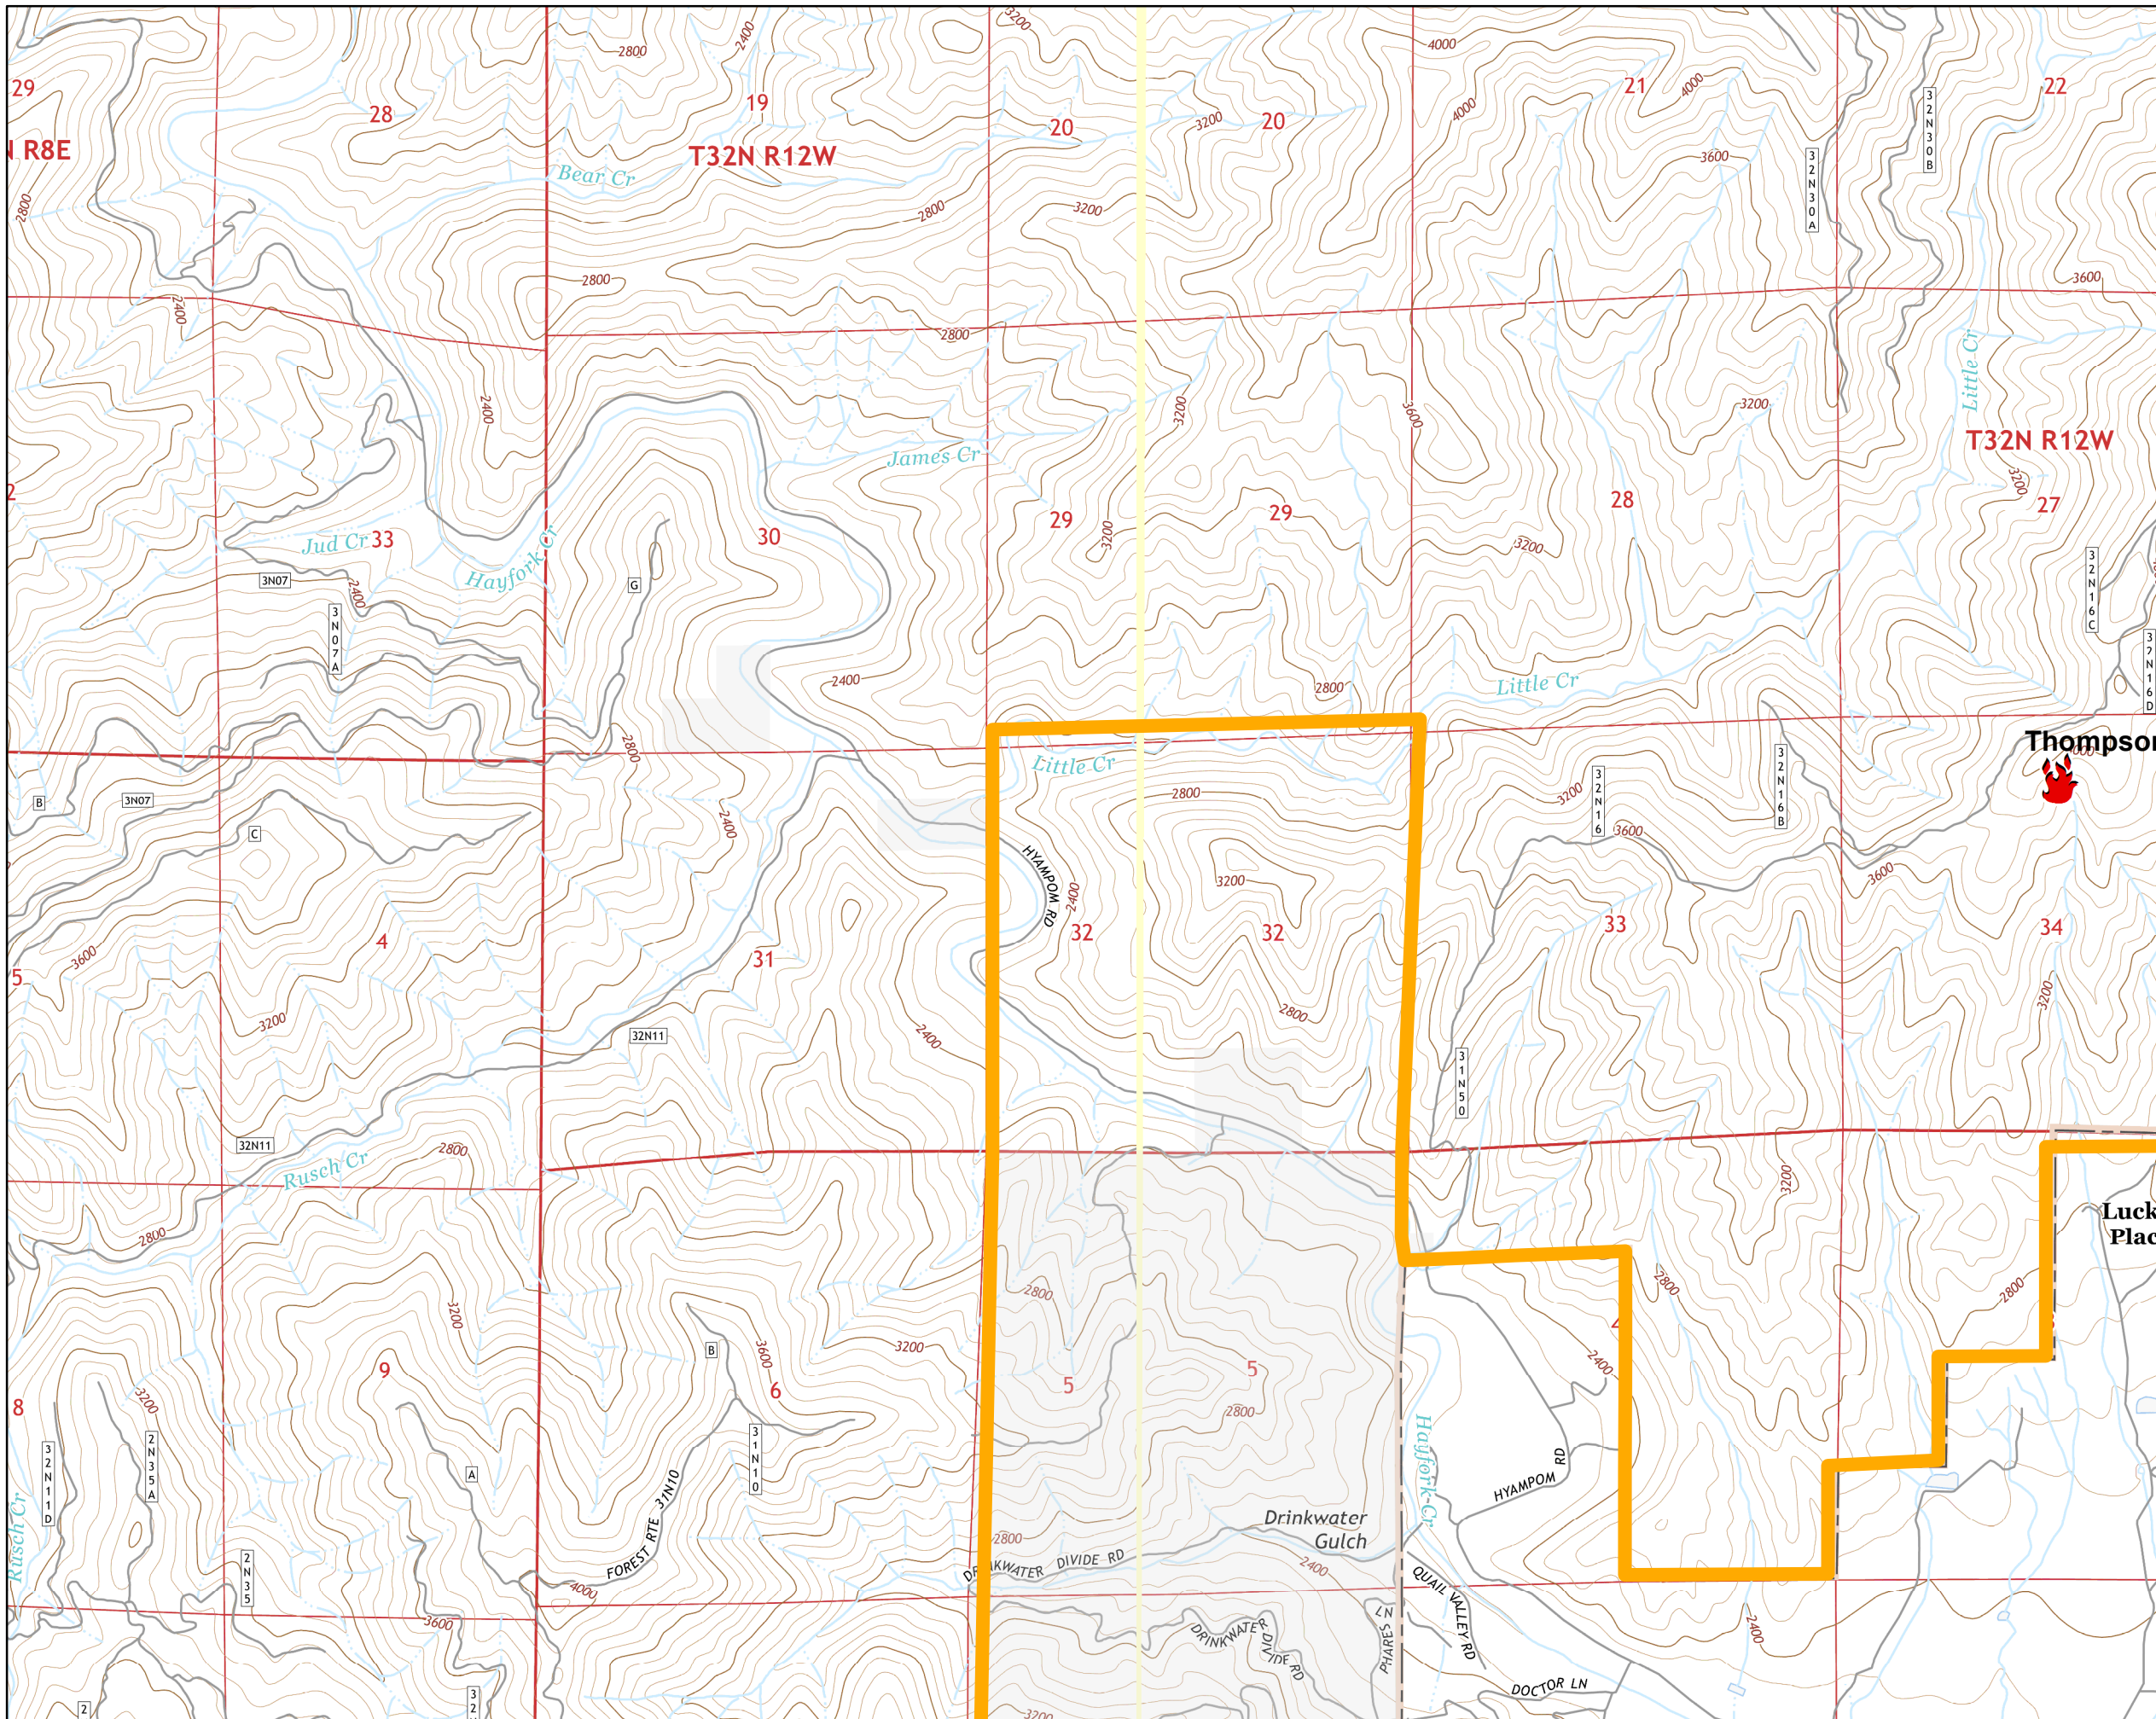

Fork Complex CA-SHF-002067

IAP Map
August 1, 2015
Night Shift
Page 18

Legend

- IR Heat Perimeter
  20150731 2009hrs
- IA_Responsibility
- Fire Location