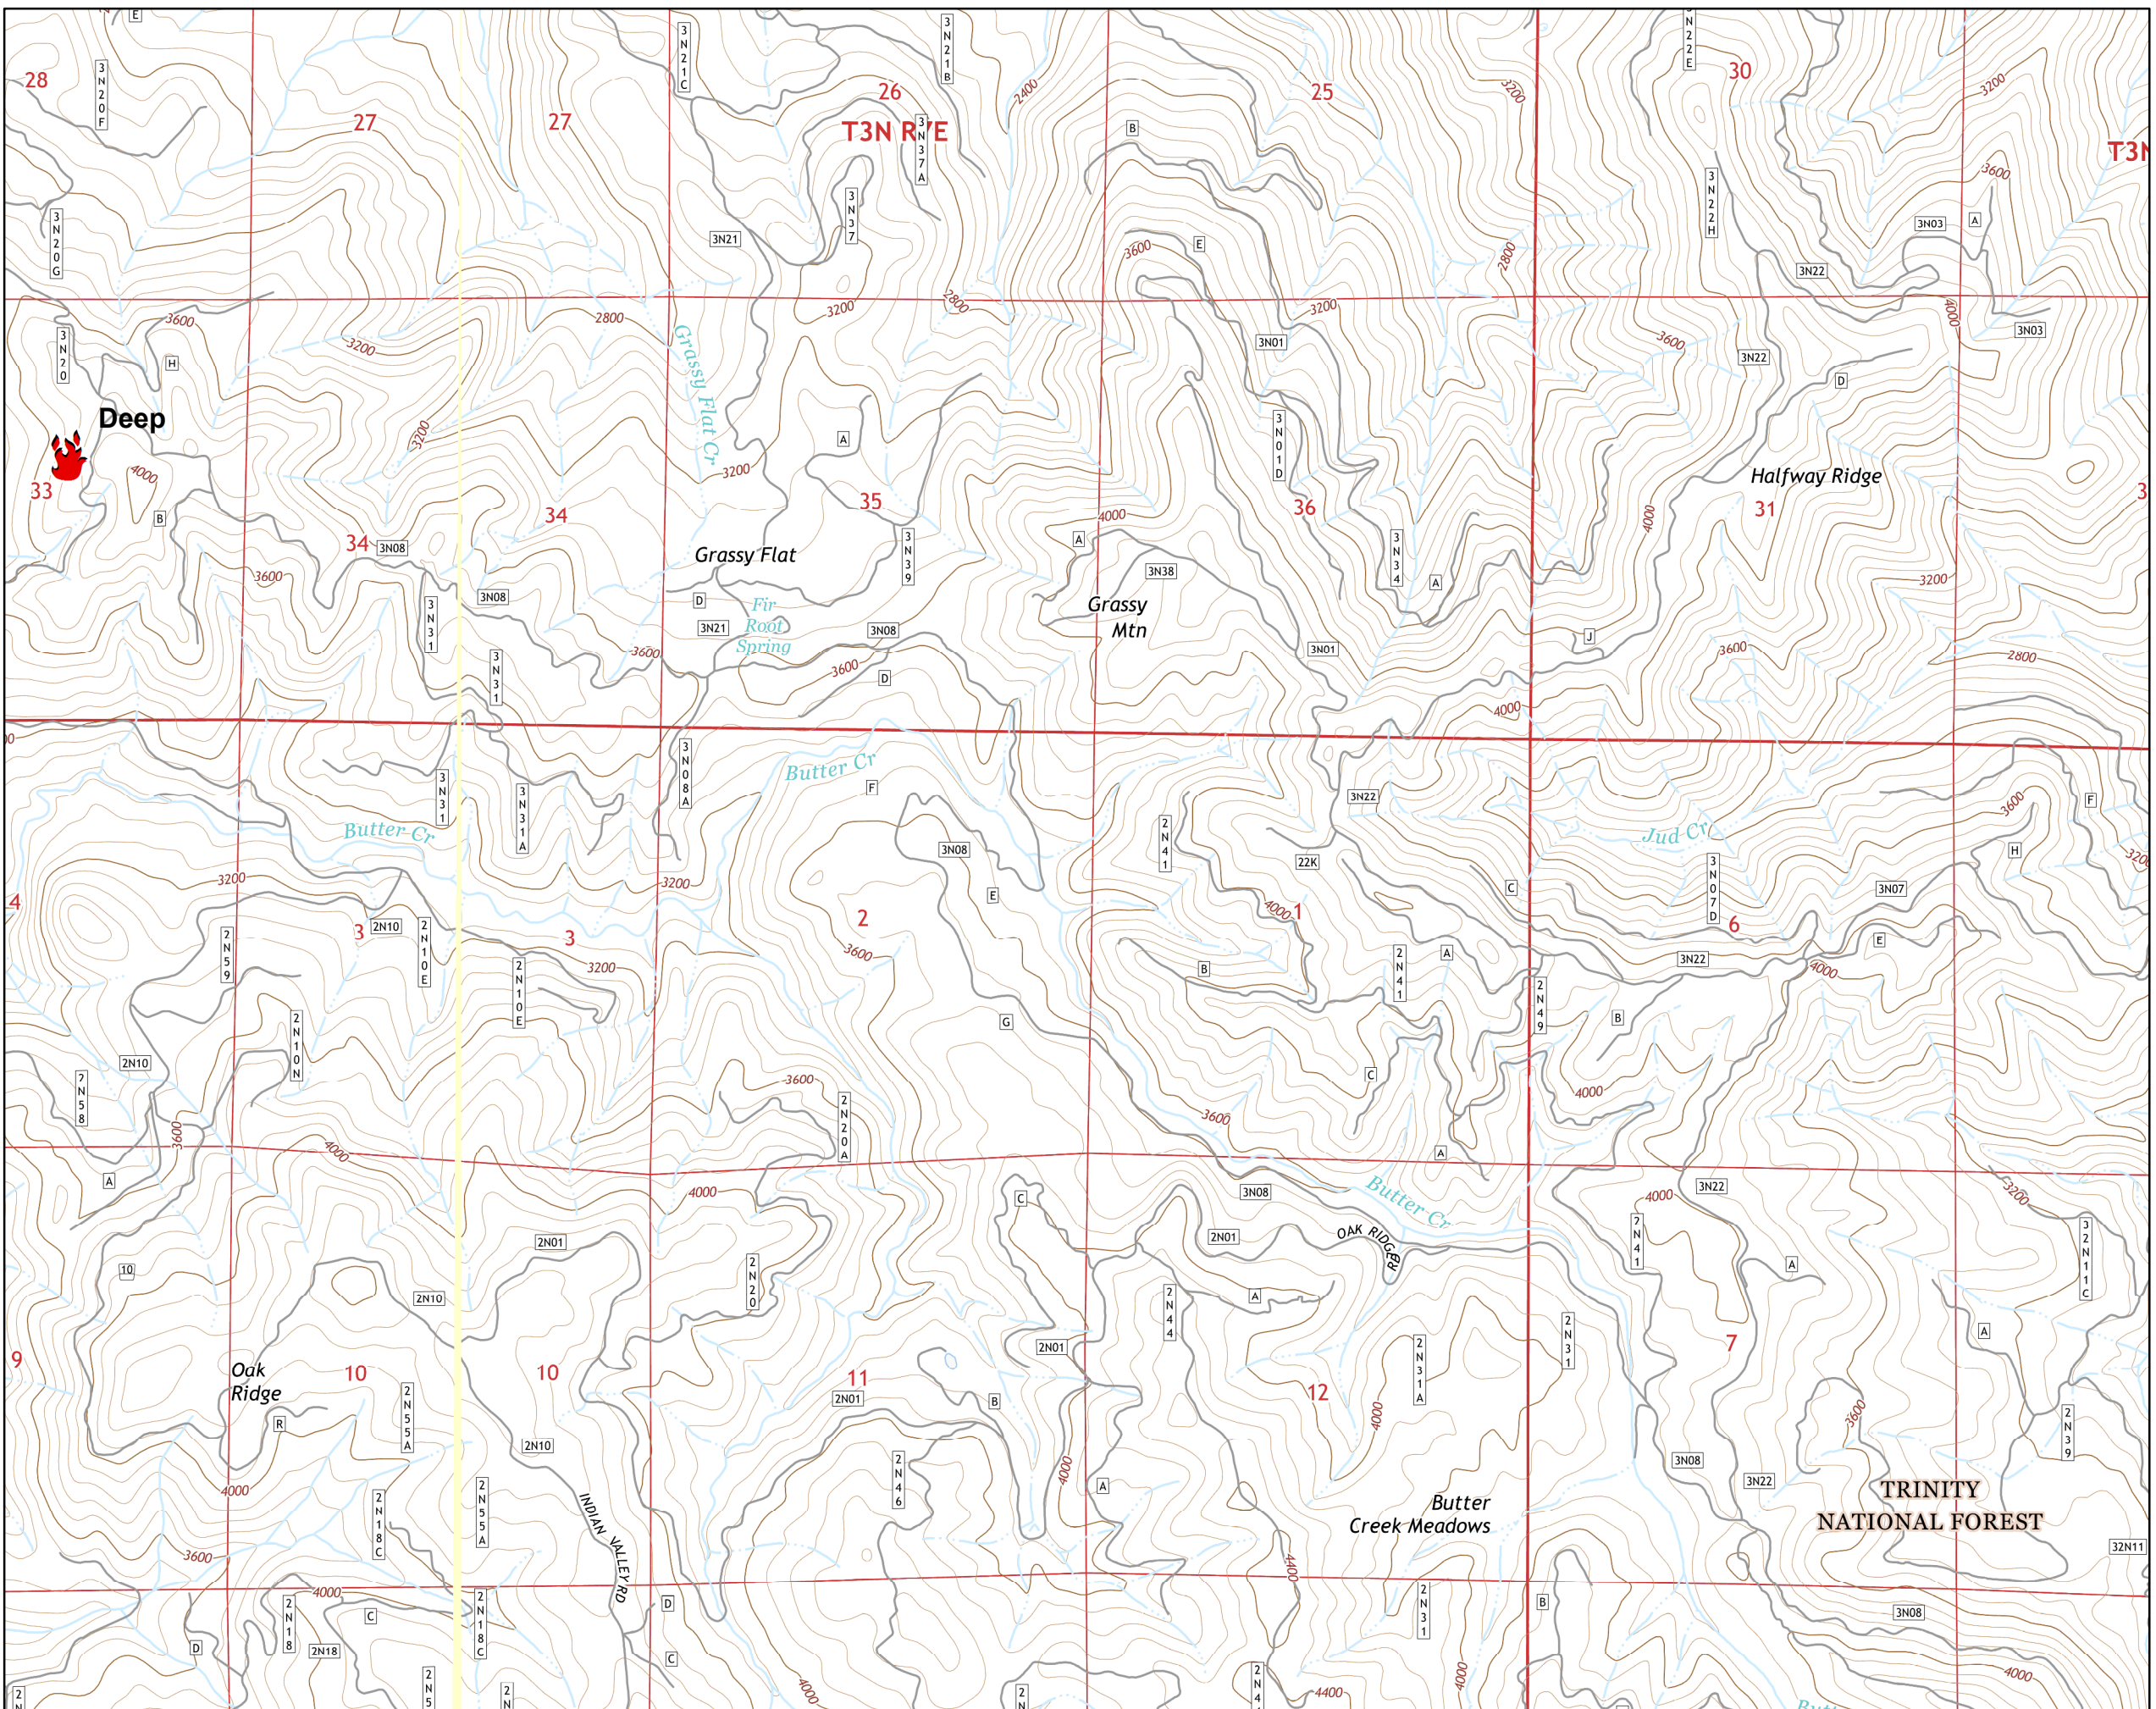

Legend

-  IR Heat Perimeter
20150731 2009hrs
-  IA_Responsibility
-  Fire Location

Fork Complex CA-SHF-002067

IAP Map
August 1, 2015
Night Shift
Page 13

Legend

-  IR Heat Perimeter
20150731 2009hrs
-  IA_Responsibility
-  Fire Location