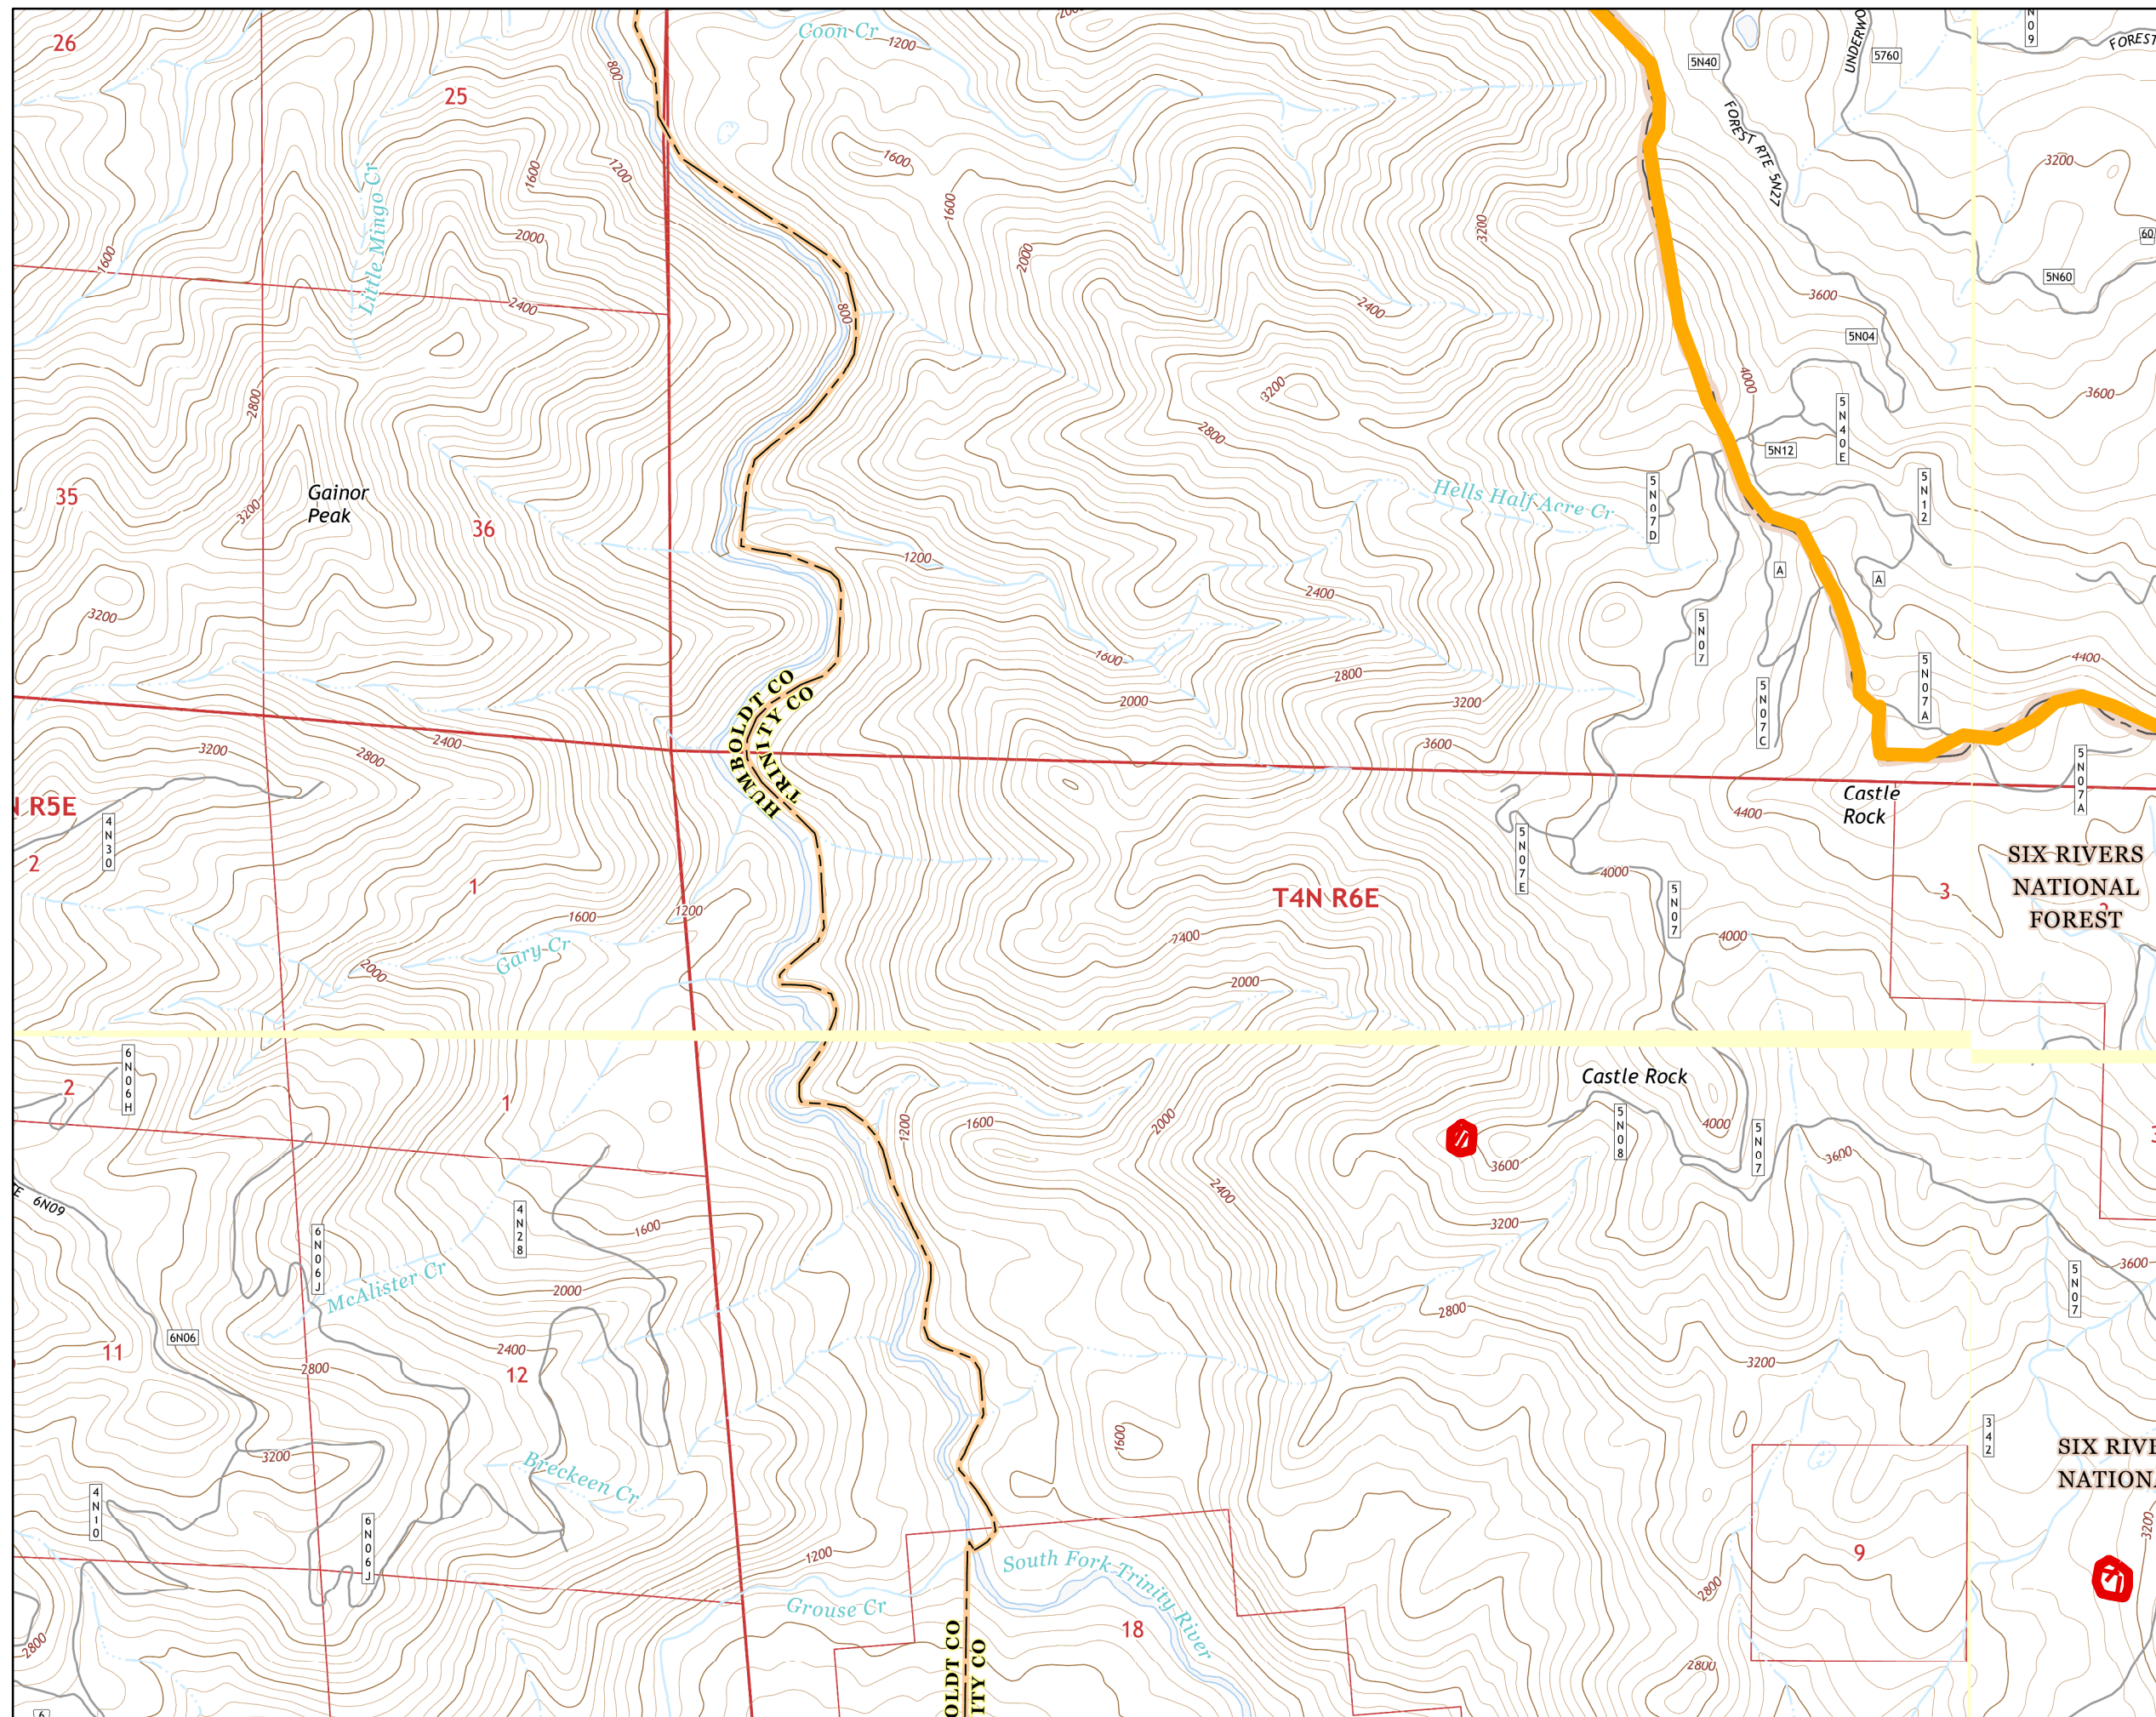

Fork Complex CA-SHF-002067

IAP Index Map August 1, 2015 Night Shift

Legend

-  Divisions
-  IA Responsibility

Fork Complex CA-SHF-002067

IAP Map
August 1, 2015
Night Shift
Page 1

Legend

-  IR Heat Perimeter
20150731 2009hrs
-  IA_Responsibility
-  Fire Location

Fork Complex CA-SHF-002067

IAP Map August 1, 2015 Night Shift Page 2

Legend

-  IR Heat Perimeter
20150731 2009hrs
-  IA_Responsibility
-  Fire Location

Fork Complex CA-SHF-002067

IAP Map
August 1, 2015
Night Shift
Page 3

Legend

 IR Heat Perimeter
20150731 2009hrs

 IA_Responsibility

 Fire Location

Fork Complex CA-SHF-002067

IAP Map
August 1, 2015
Night Shift
Page 4

Legend

 IR Heat Perimeter
20150731 2009hrs

 IA_Responsibility

 Fire Location

Fork Complex CA-SHF-002067

IAP Map
August 1, 2015
Night Shift
Page 5

Legend

-  IR Heat Perimeter
20150731 2009hrs
-  IA_Responsibility
-  Fire Location

Fork Complex CA-SHF-002067