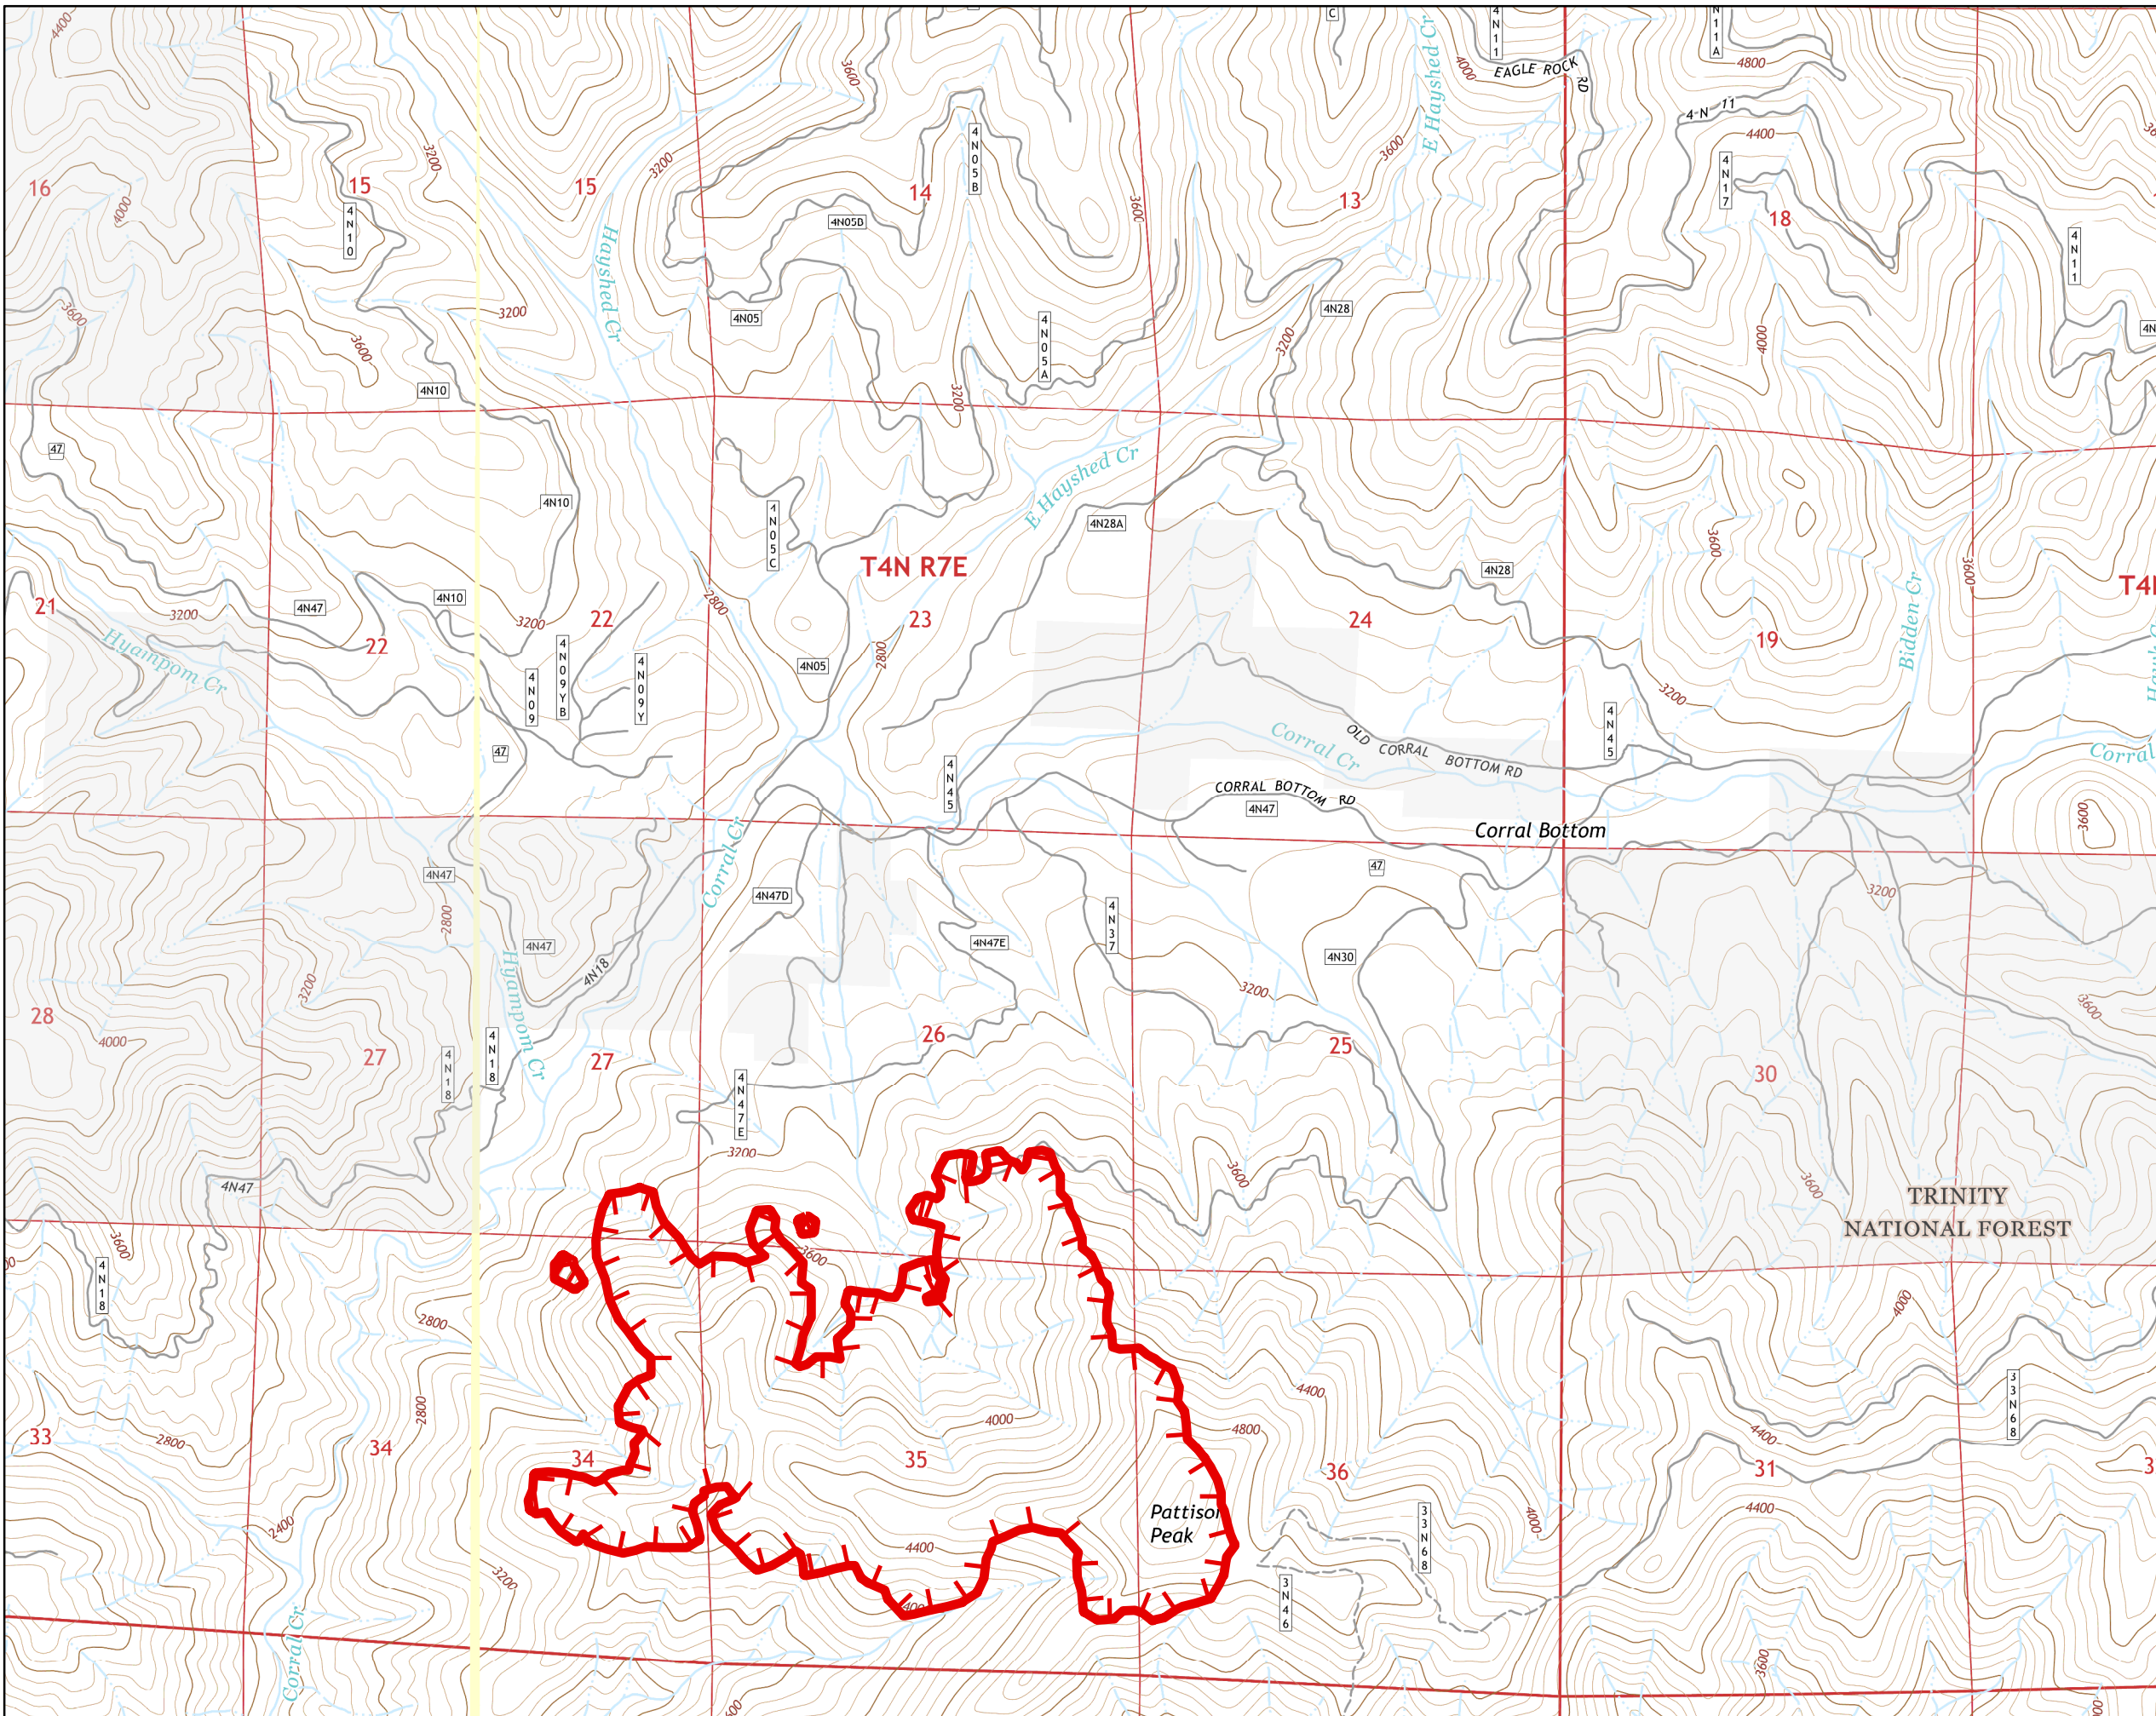

 IA_Responsibility

 Fire Location

Fork Complex CA-SHF-002067

IAP Map
August 1, 2015
Night Shift
Page 5

Legend

-  IR Heat Perimeter
20150731 2009hrs
-  IA_Responsibility
-  Fire Location

Fork Complex CA-SHF-002067

IAP Map
August 1, 2015
Night Shift
Page 6

Legend

-  IR Heat Perimeter
20150731 2009hrs
-  IA_Responsibility
-  Fire Location

Fork Complex CA-SHF-002067

IAP Map
August 1, 2015
Night Shift
Page 7

Legend

-  IR Heat Perimeter
20150731 2009hrs
-  IA_Responsibility
-  Fire Location

Fork Complex CA-SHF-002067

IAP Map August 1, 2015 Night Shift Page 8

Legend

 IR Heat Perimeter
20150731 2009hrs

 IA_Responsibility

 Fire Location

Fork Complex CA-SHF-002067

IAP Map August 1, 2015 Night Shift Page 9

Legend

-  IR Heat Perimeter
20150731 2009hrs
-  IA_Responsibility
-  Fire Location

Fork Complex CA-SHF-002067

IAP Map
August 1, 2015
Night Shift
Page 10

Legend

-  IR Heat Perimeter
20150731 2009hrs
-  IA_Responsibility
-  Fire Location