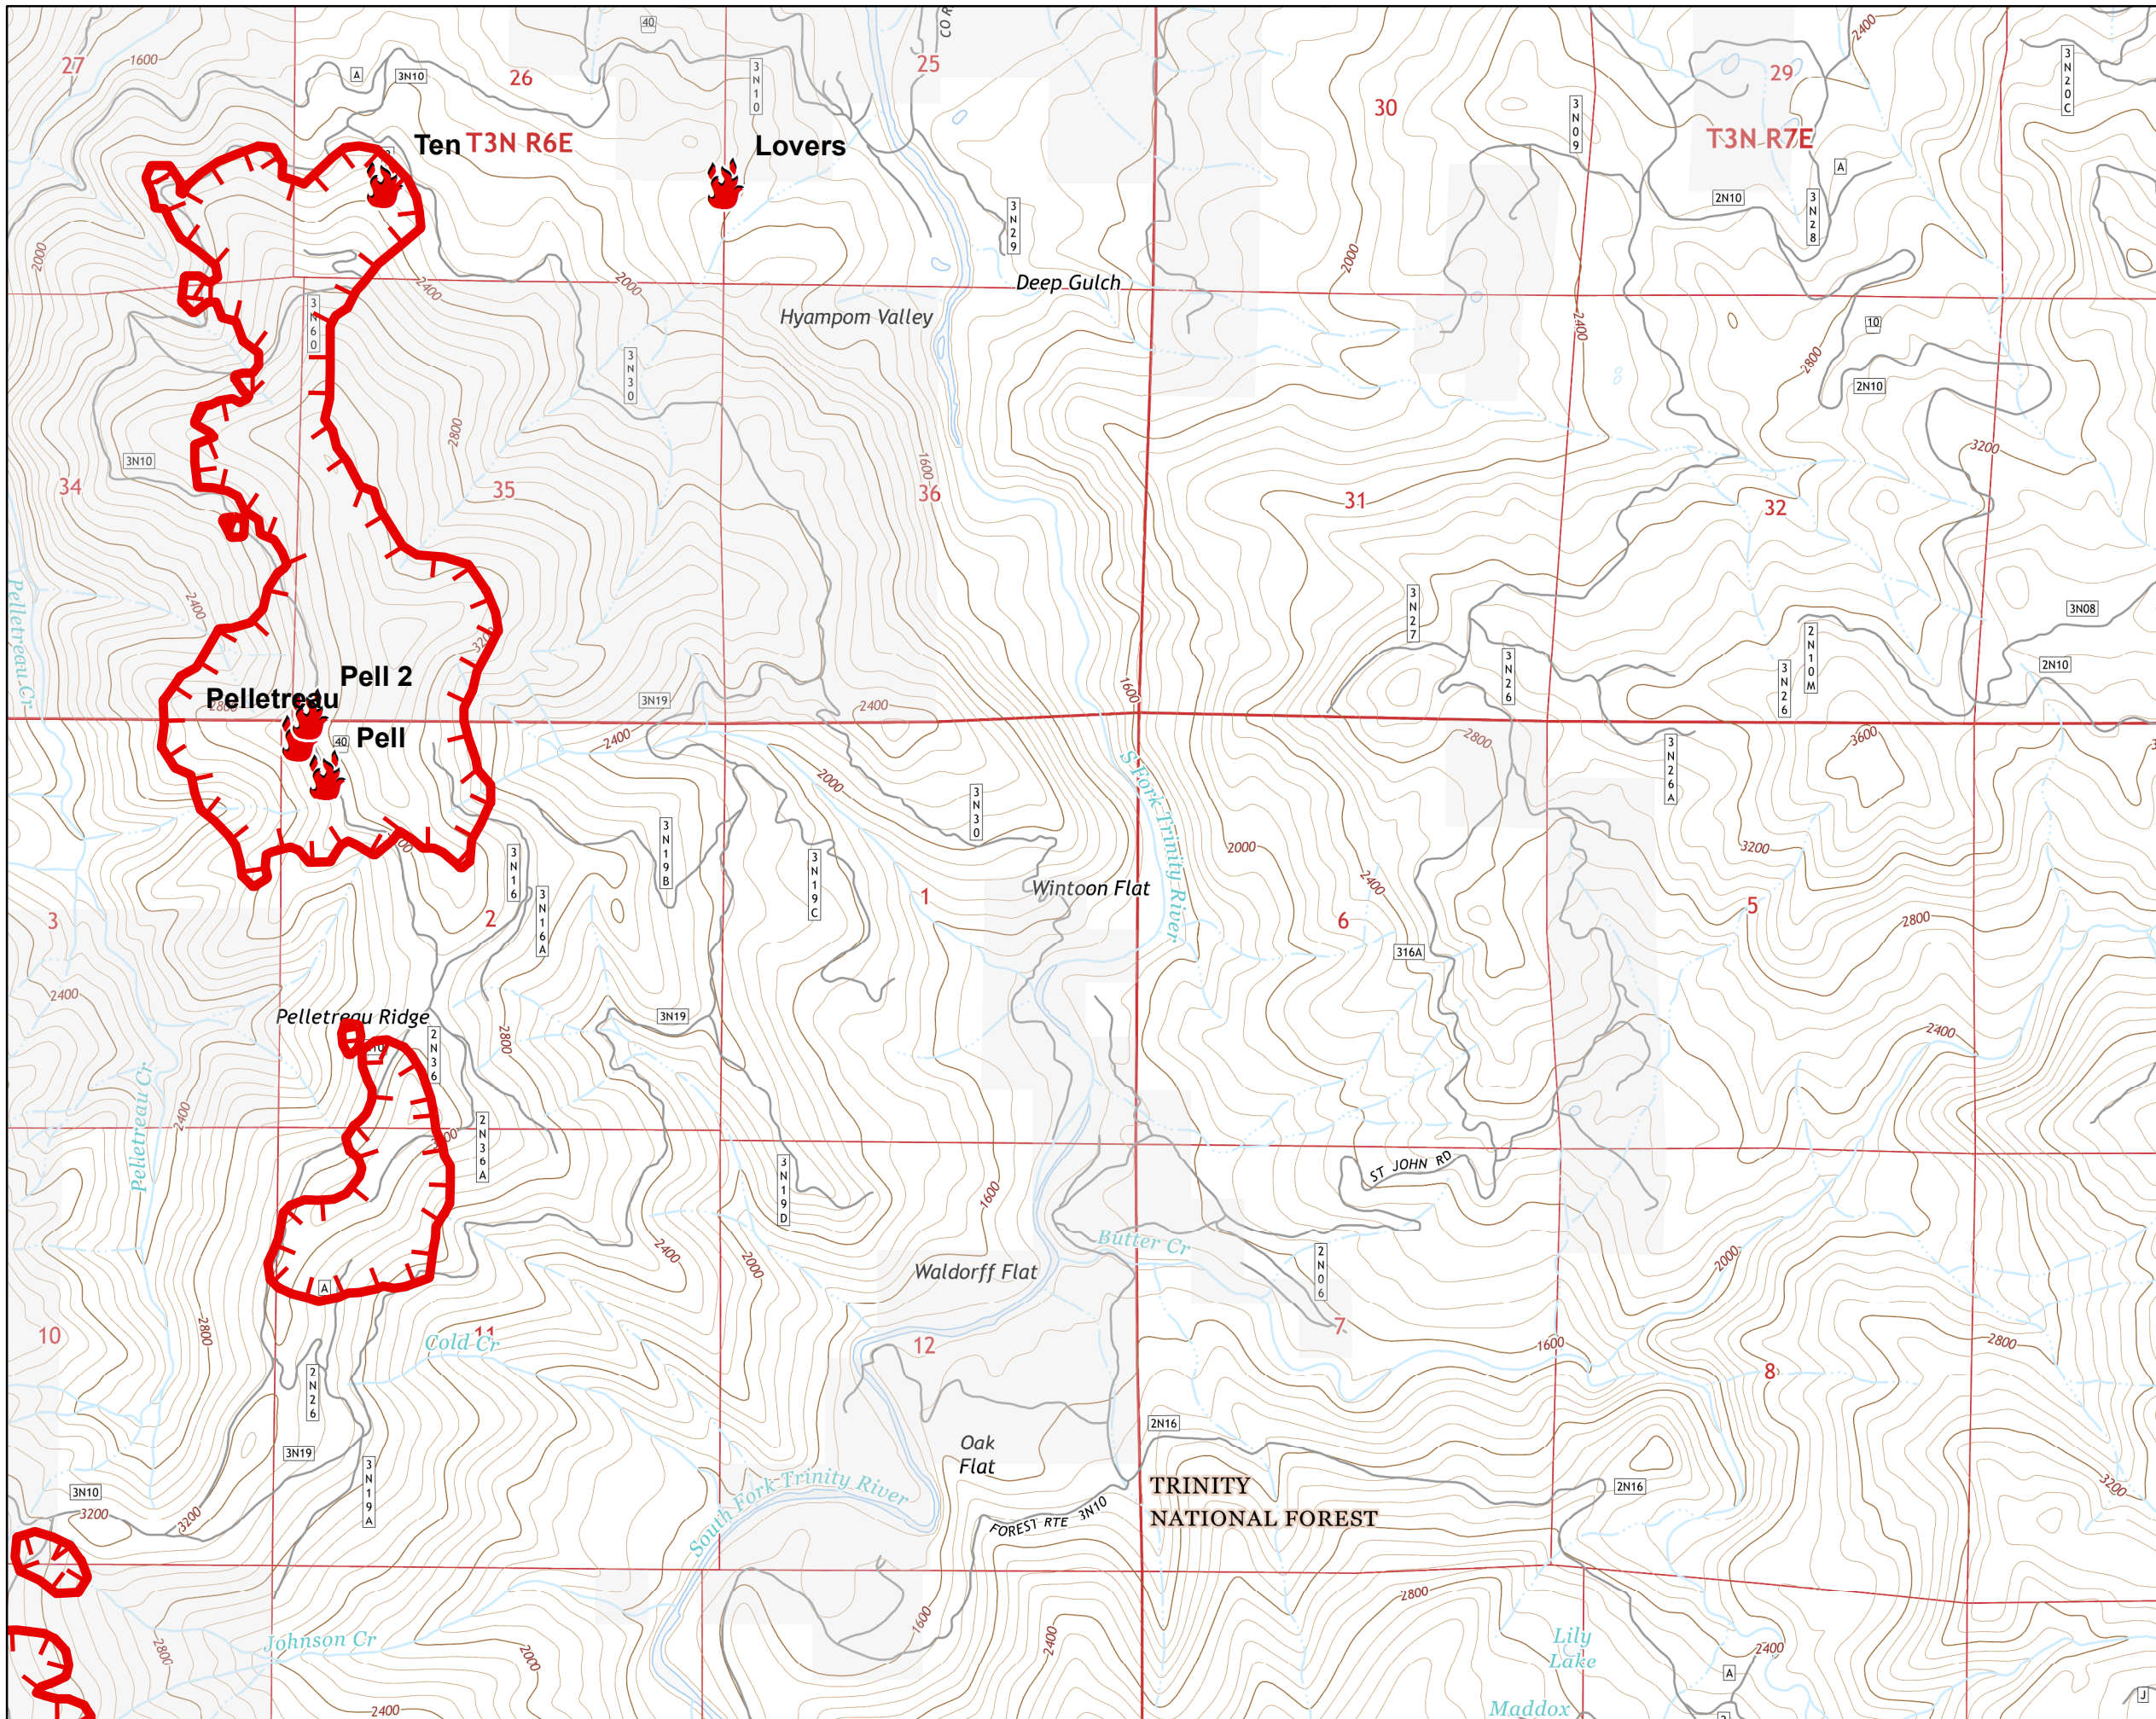

Legend

-  IR Heat Perimeter
20150731 2009hrs
-  IA_Responsibility
-  Fire Location

Fork Complex CA-SHF-002067

IAP Map
August 1, 2015
Night Shift
Page 10

Legend

-  IR Heat Perimeter
20150731 2009hrs
-  IA_Responsibility
-  Fire Location

Fork Complex CA-SHF-002067

IAP Map August 1, 2015 Night Shift Page 11

Legend

-  IR Heat Perimeter
20150731 2009hrs
-  IA_Responsibility
-  Fire Location

Fork Complex CA-SHF-002067

IAP Map
August 1, 2015
Night Shift
Page 12

Legend

-  IR Heat Perimeter
20150731 2009hrs
-  IA_Responsibility
-  Fire Location

Fork Complex CA-SHF-002067

IAP Map
August 1, 2015
Night Shift
Page 13

Legend

-  IR Heat Perimeter
20150731 2009hrs
-  IA_Responsibility
-  Fire Location