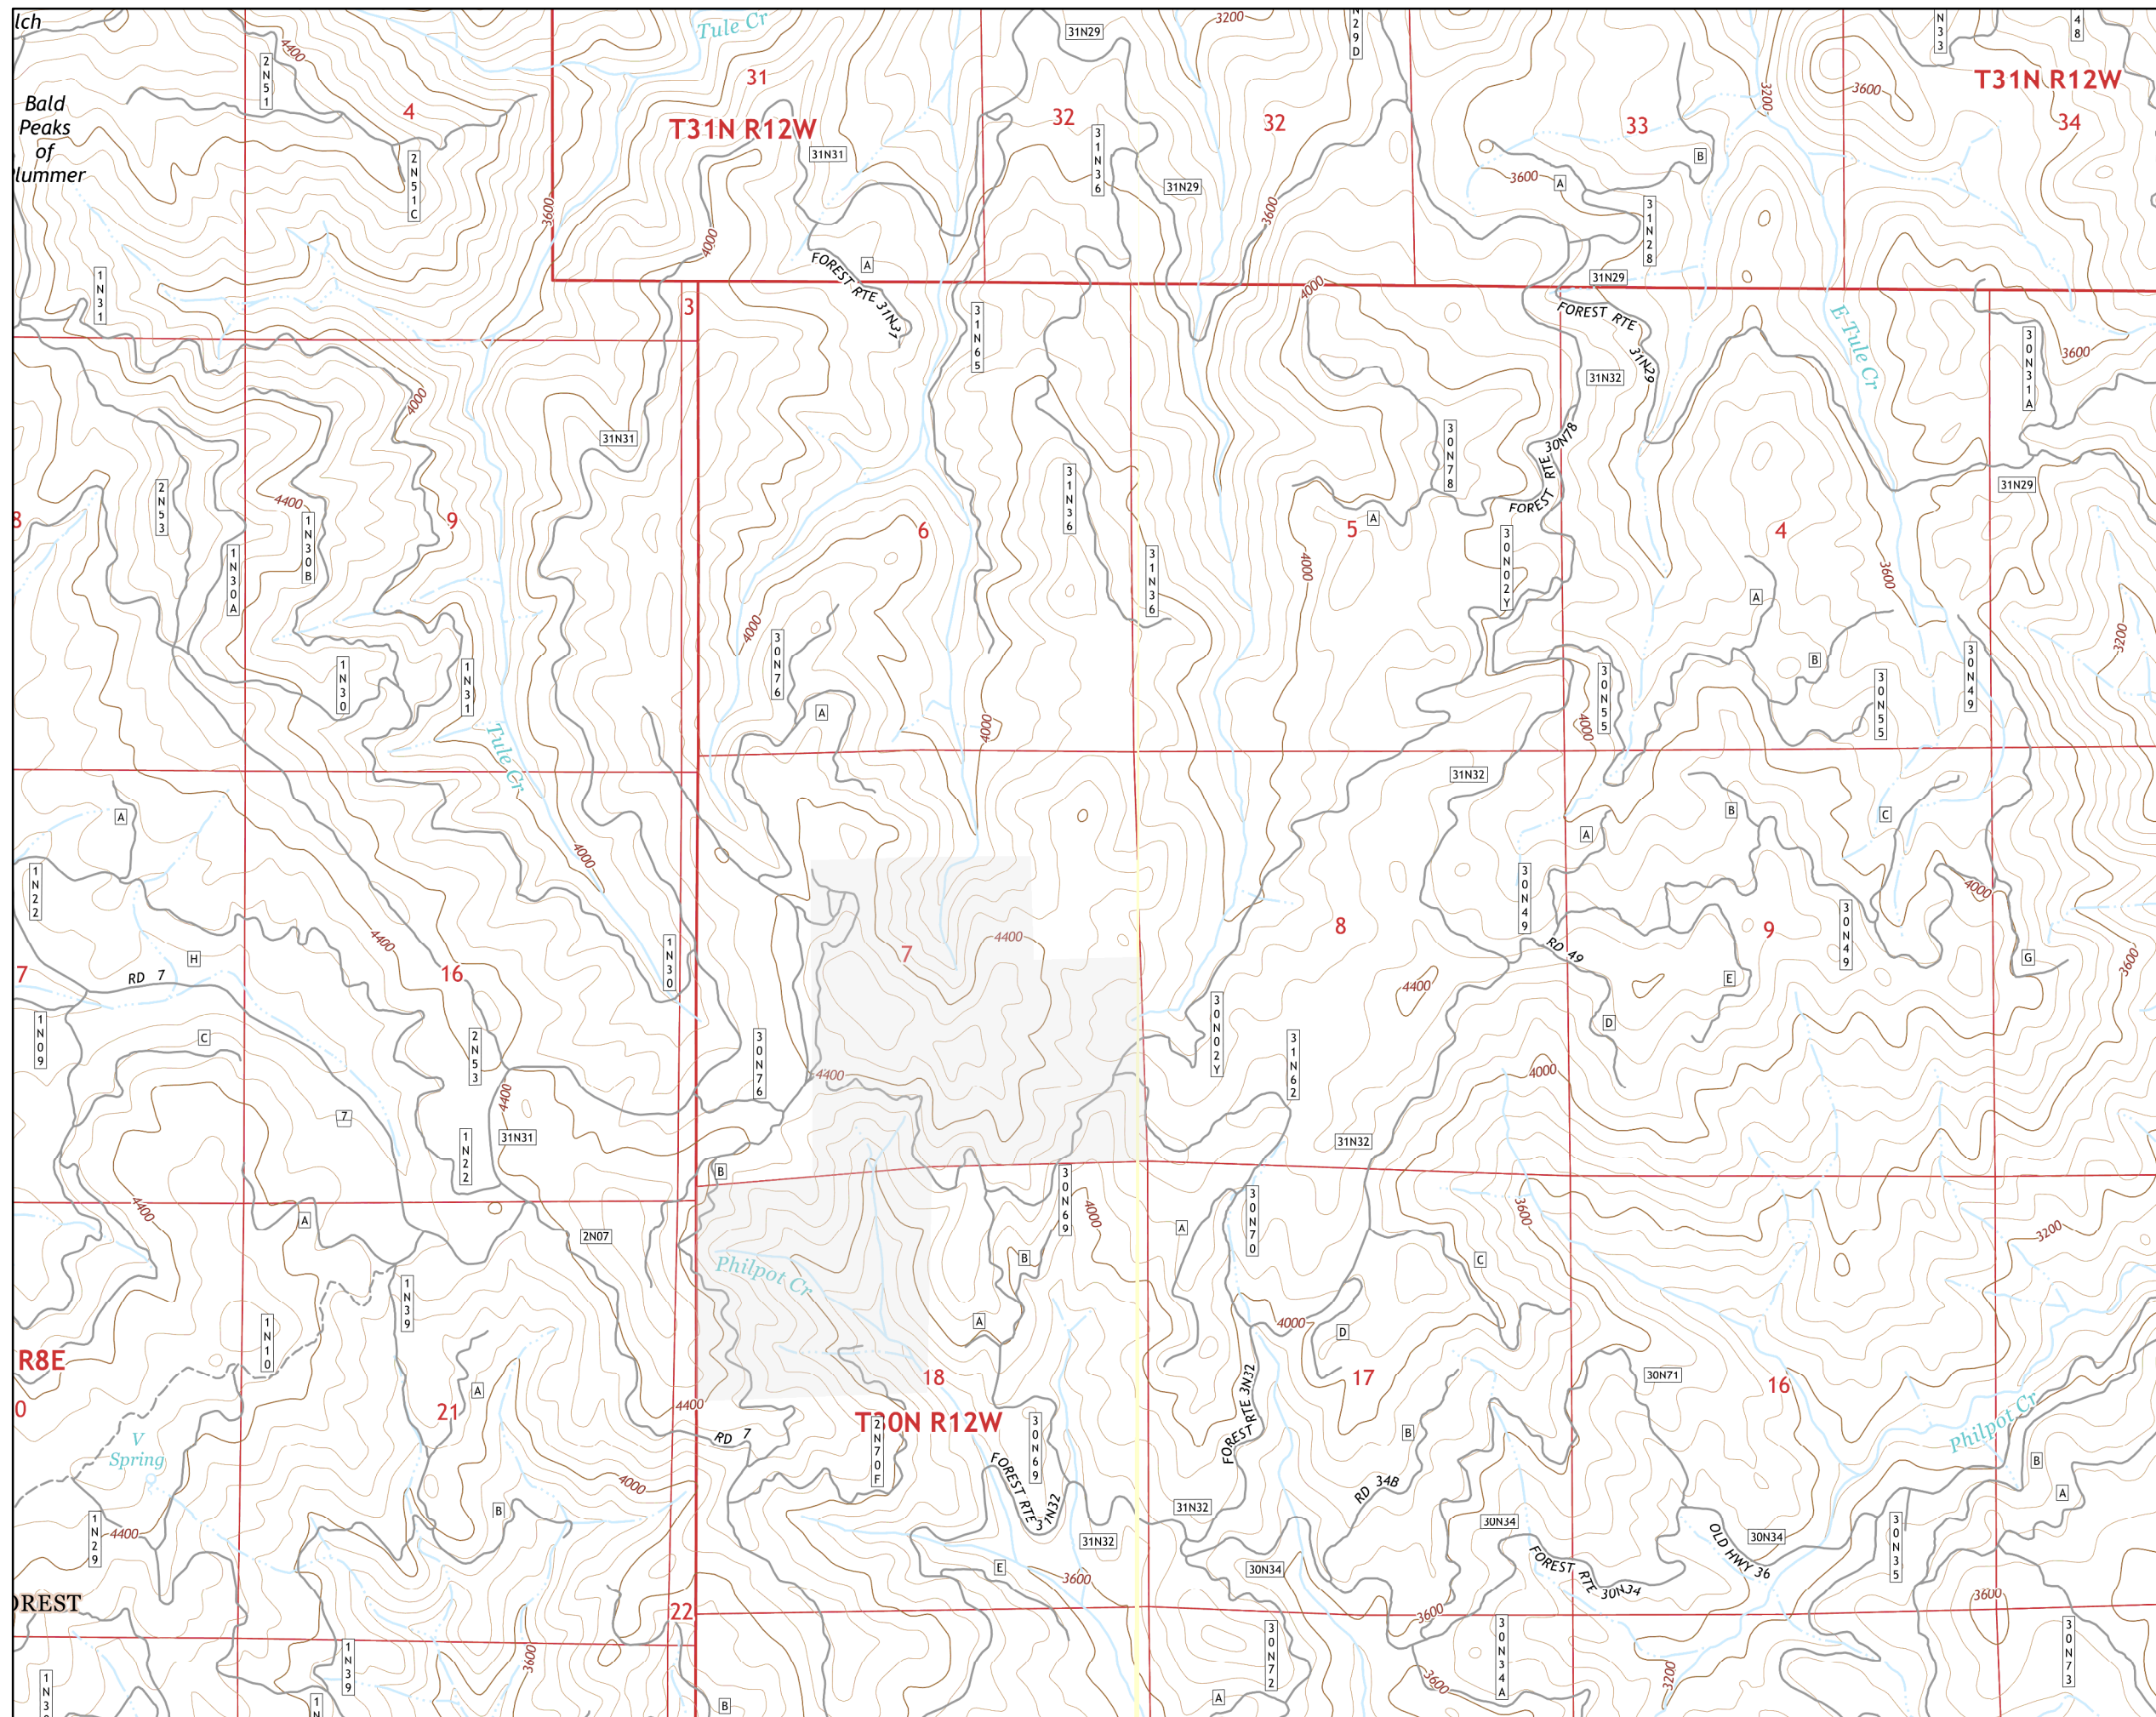

Fork Complex CA-SHF-002067

IAP Map
August 1, 2015
Night Shift
Page 23

Legend

- IR Heat Perimeter
  20150731 2009hrs
- IA_Responsibility
- Fire Location