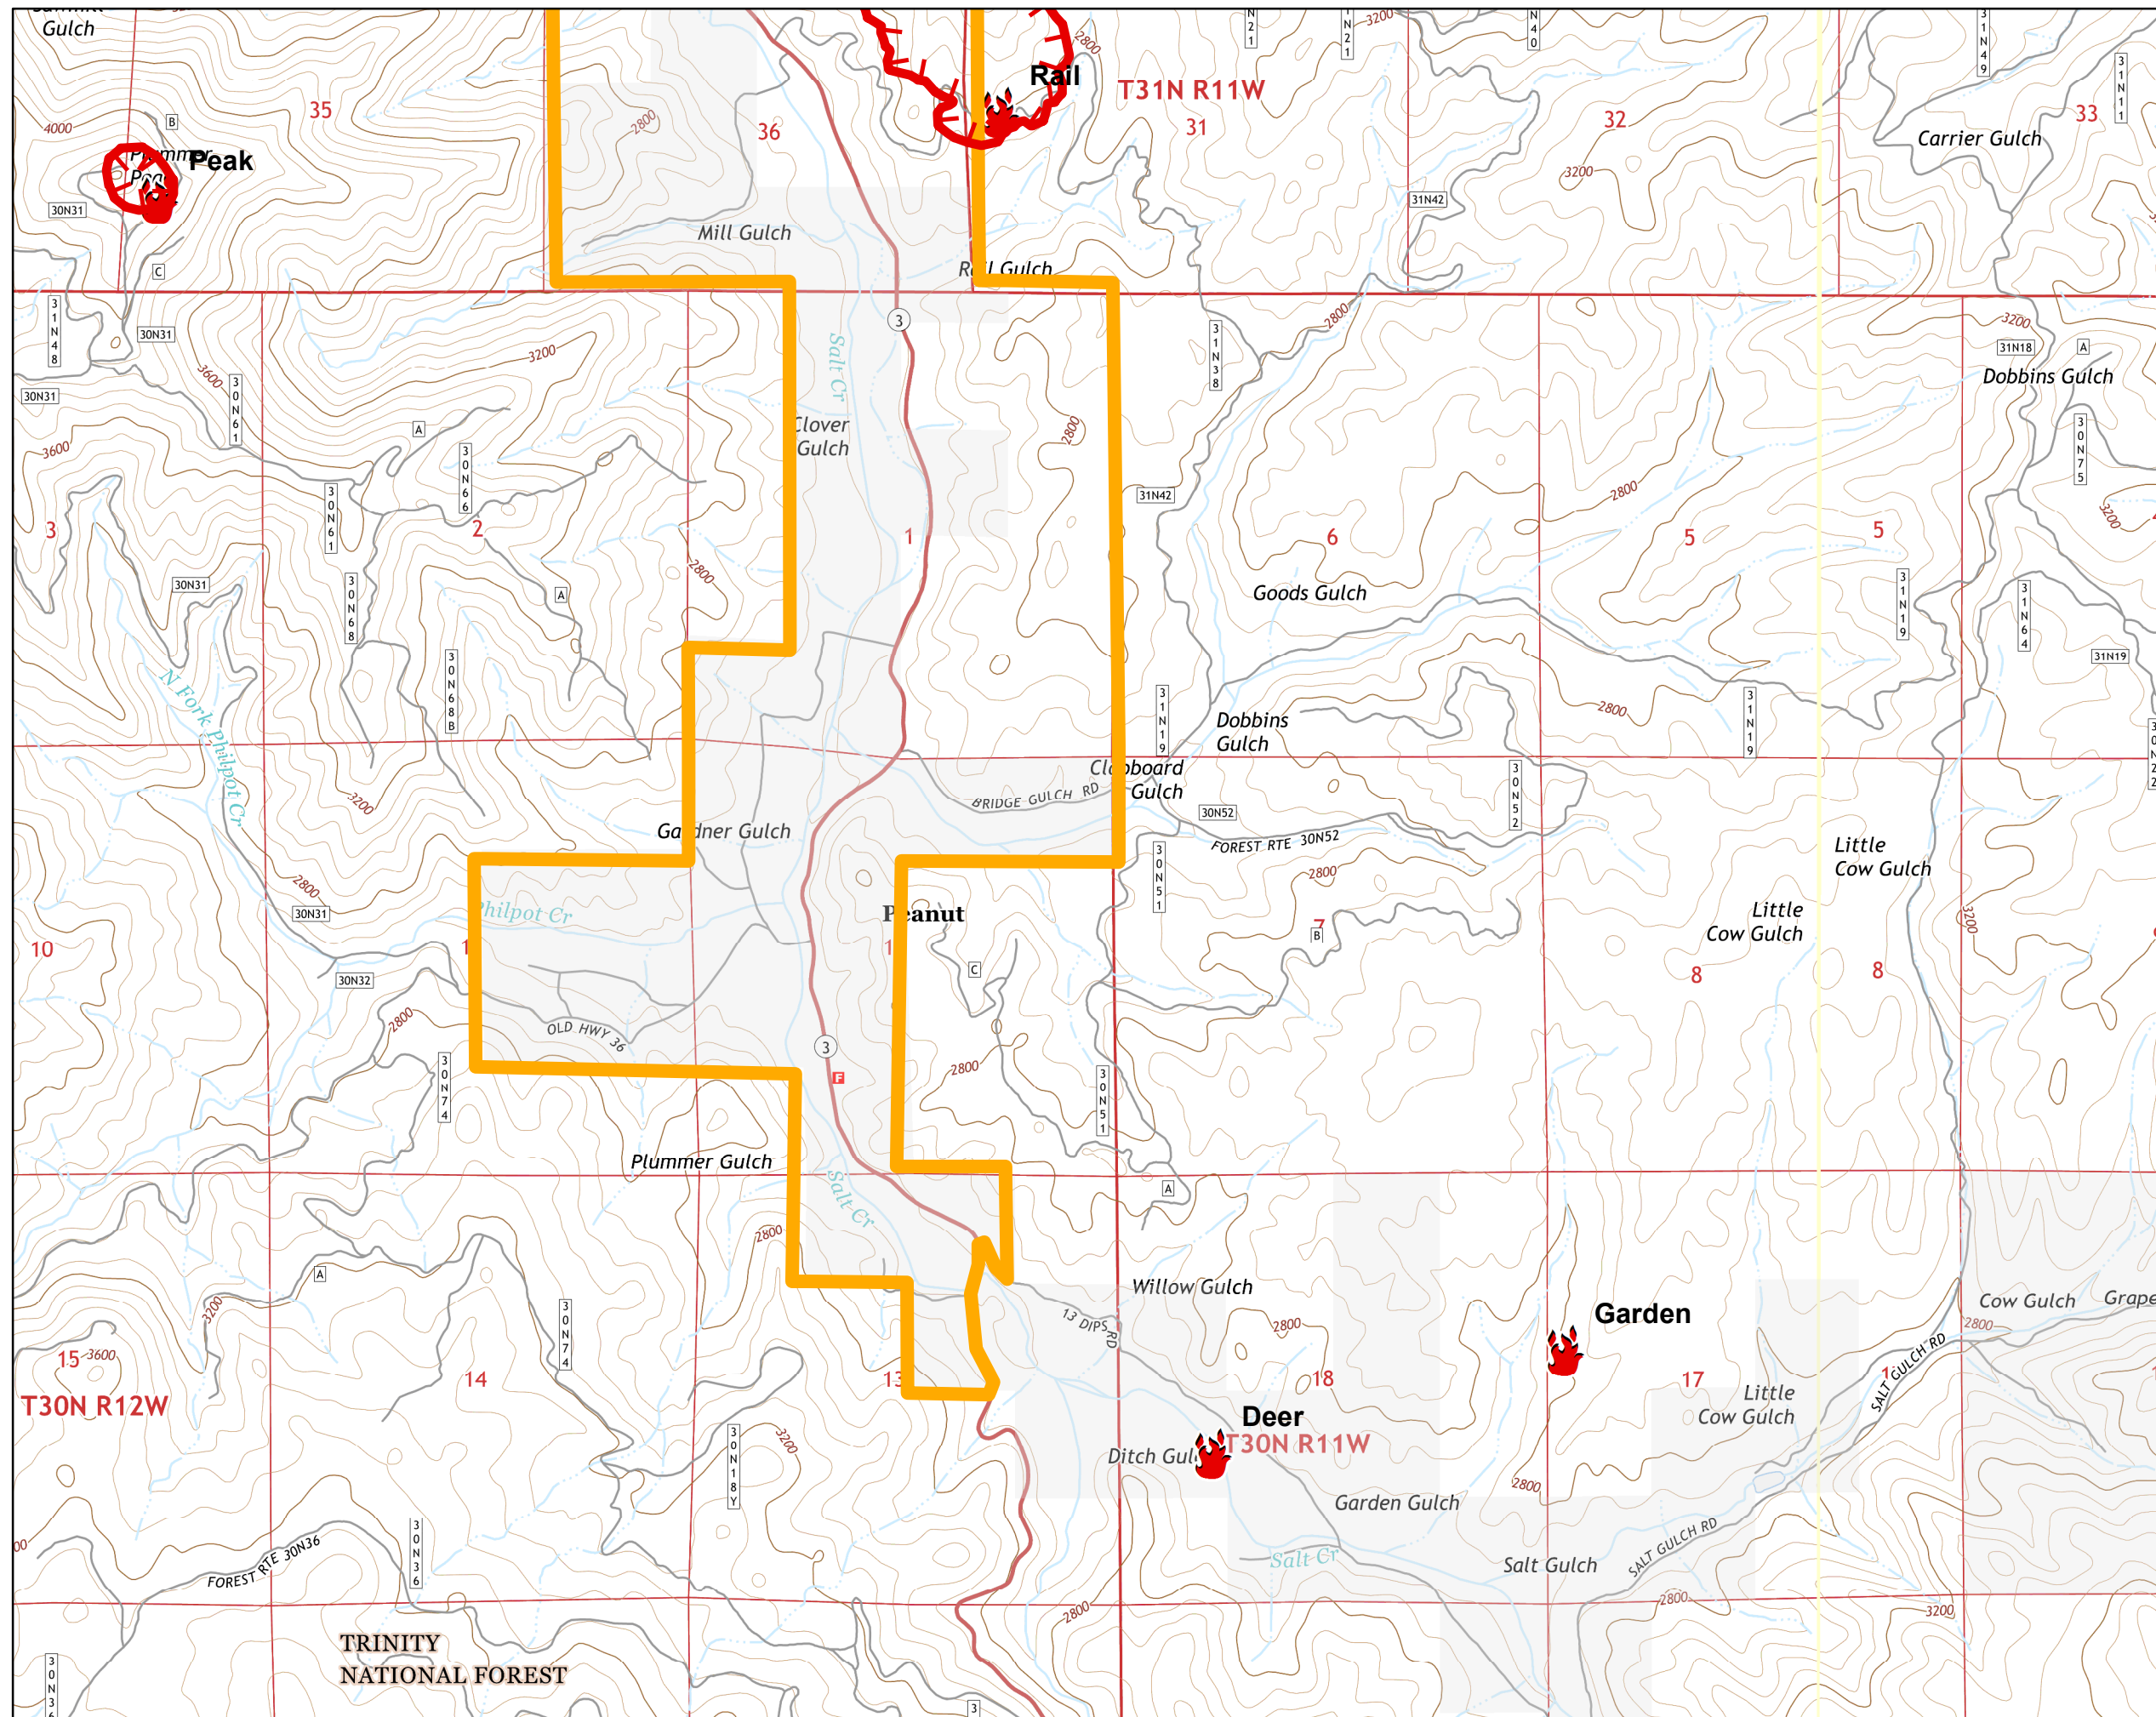

Legend

 IR Heat Perimeter
20150731 2009hrs

 IA_Responsibility

 Fire Location

Fork Complex CA-SHF-002067

IAP Map August 1, 2015 Night Shift Page 22

Legend

-  IR Heat Perimeter
20150731 2009hrs
-  IA_Responsibility
-  Fire Location

Fork Complex CA-SHF-002067

IAP Map
August 1, 2015
Night Shift
Page 23

Legend

-  IR Heat Perimeter
20150731 2009hrs
-  IA_Responsibility
-  Fire Location

Fork Complex CA-SHF-002067

IAP Map
August 1, 2015
Night Shift
Page 24

Legend

-  IR Heat Perimeter
20150731 2009hrs
-  IA_Responsibility
-  Fire Location

Fork Complex CA-SHF-002067

IAP Map
August 1, 2015
Night Shift
Page 25

Legend

 IR Heat Perimeter
20150731 2009hrs

 IA_Responsibility

 Fire Location

Fork Complex CA-SHF-002067

IAP Map
August 1, 2015
Night Shift
Page 26

Legend

-  IR Heat Perimeter
20150731 2009hrs
-  IA_Responsibility
-  Fire Location

Fork Complex CA-SHF-002067

IAP Map
August 1, 2015
Night Shift
Page 27