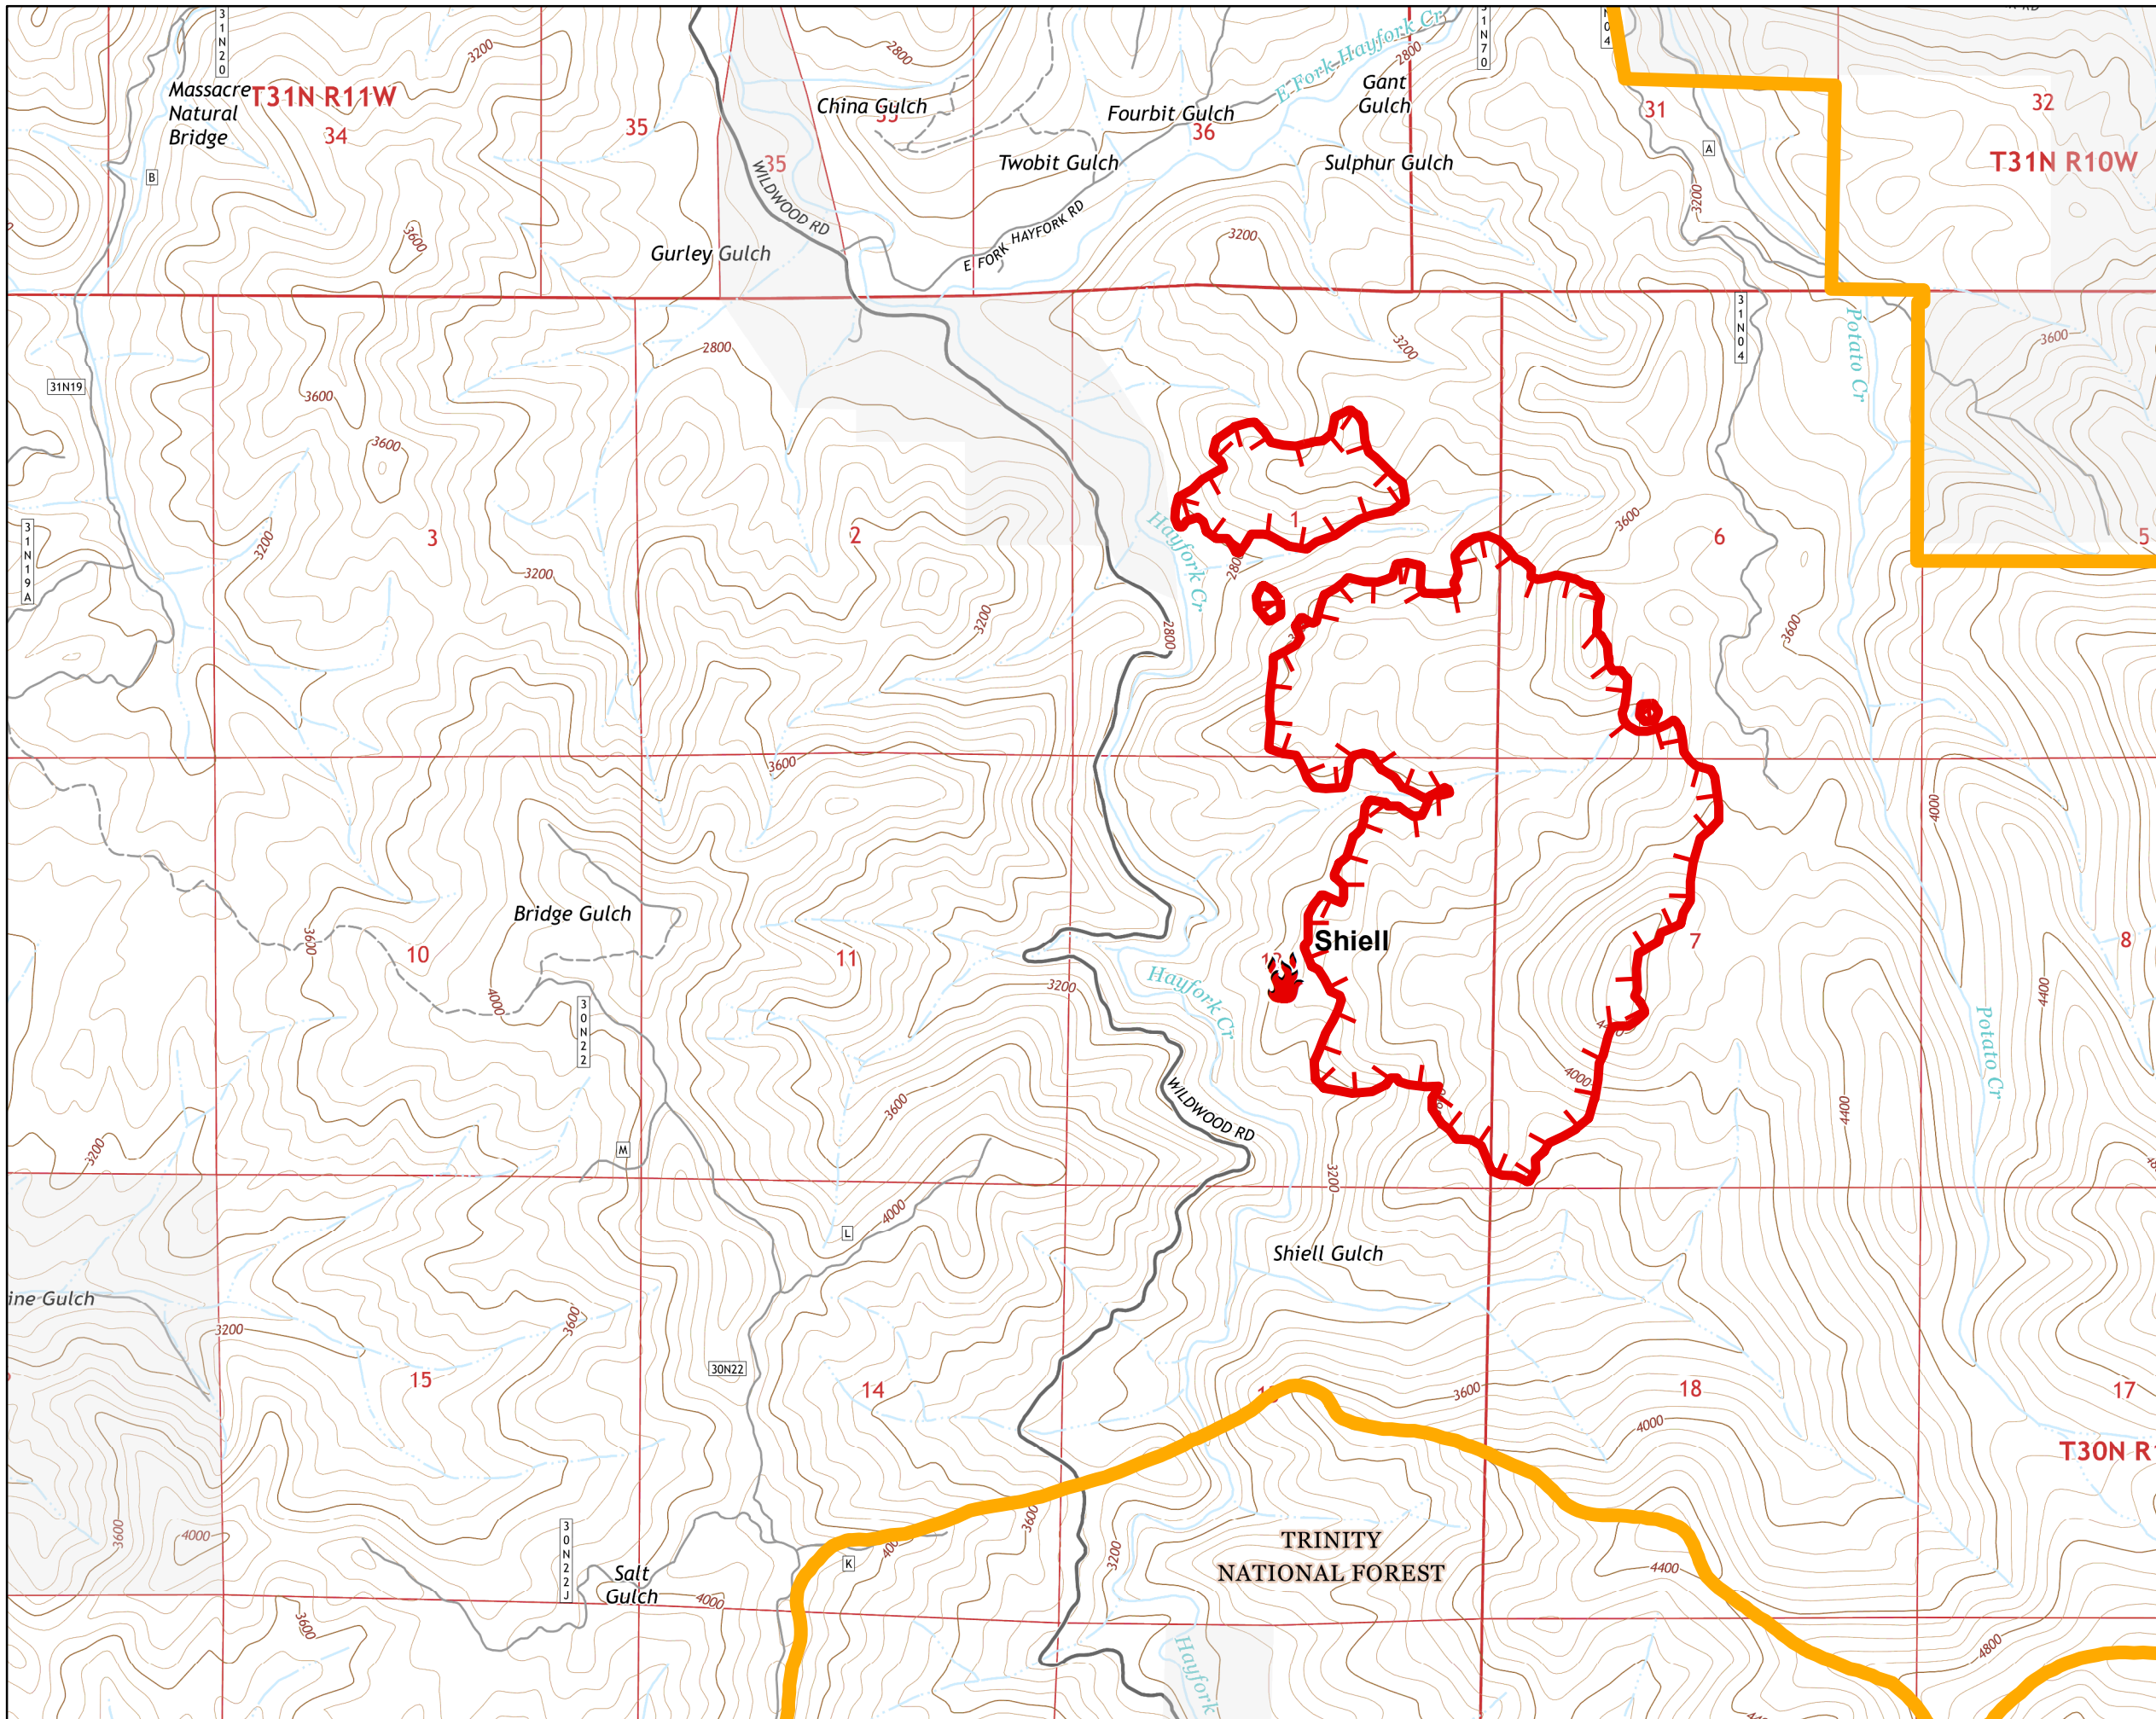

Fork Complex CA-SHF-002067

IAP Map
August 1, 2015
Night Shift
Page 23

Legend

-  IR Heat Perimeter
20150731 2009hrs
-  IA_Responsibility
-  Fire Location

Fork Complex CA-SHF-002067

IAP Map
August 1, 2015
Night Shift
Page 24

Legend

-  IR Heat Perimeter
20150731 2009hrs
-  IA_Responsibility
-  Fire Location

Fork Complex CA-SHF-002067

IAP Map
August 1, 2015
Night Shift
Page 25

Legend

 IR Heat Perimeter
20150731 2009hrs

 IA_Responsibility

 Fire Location

Fork Complex CA-SHF-002067

IAP Map
August 1, 2015
Night Shift
Page 26

Legend

-  IR Heat Perimeter
20150731 2009hrs
-  IA_Responsibility
-  Fire Location

Fork Complex CA-SHF-002067

IAP Map
August 1, 2015
Night Shift
Page 27