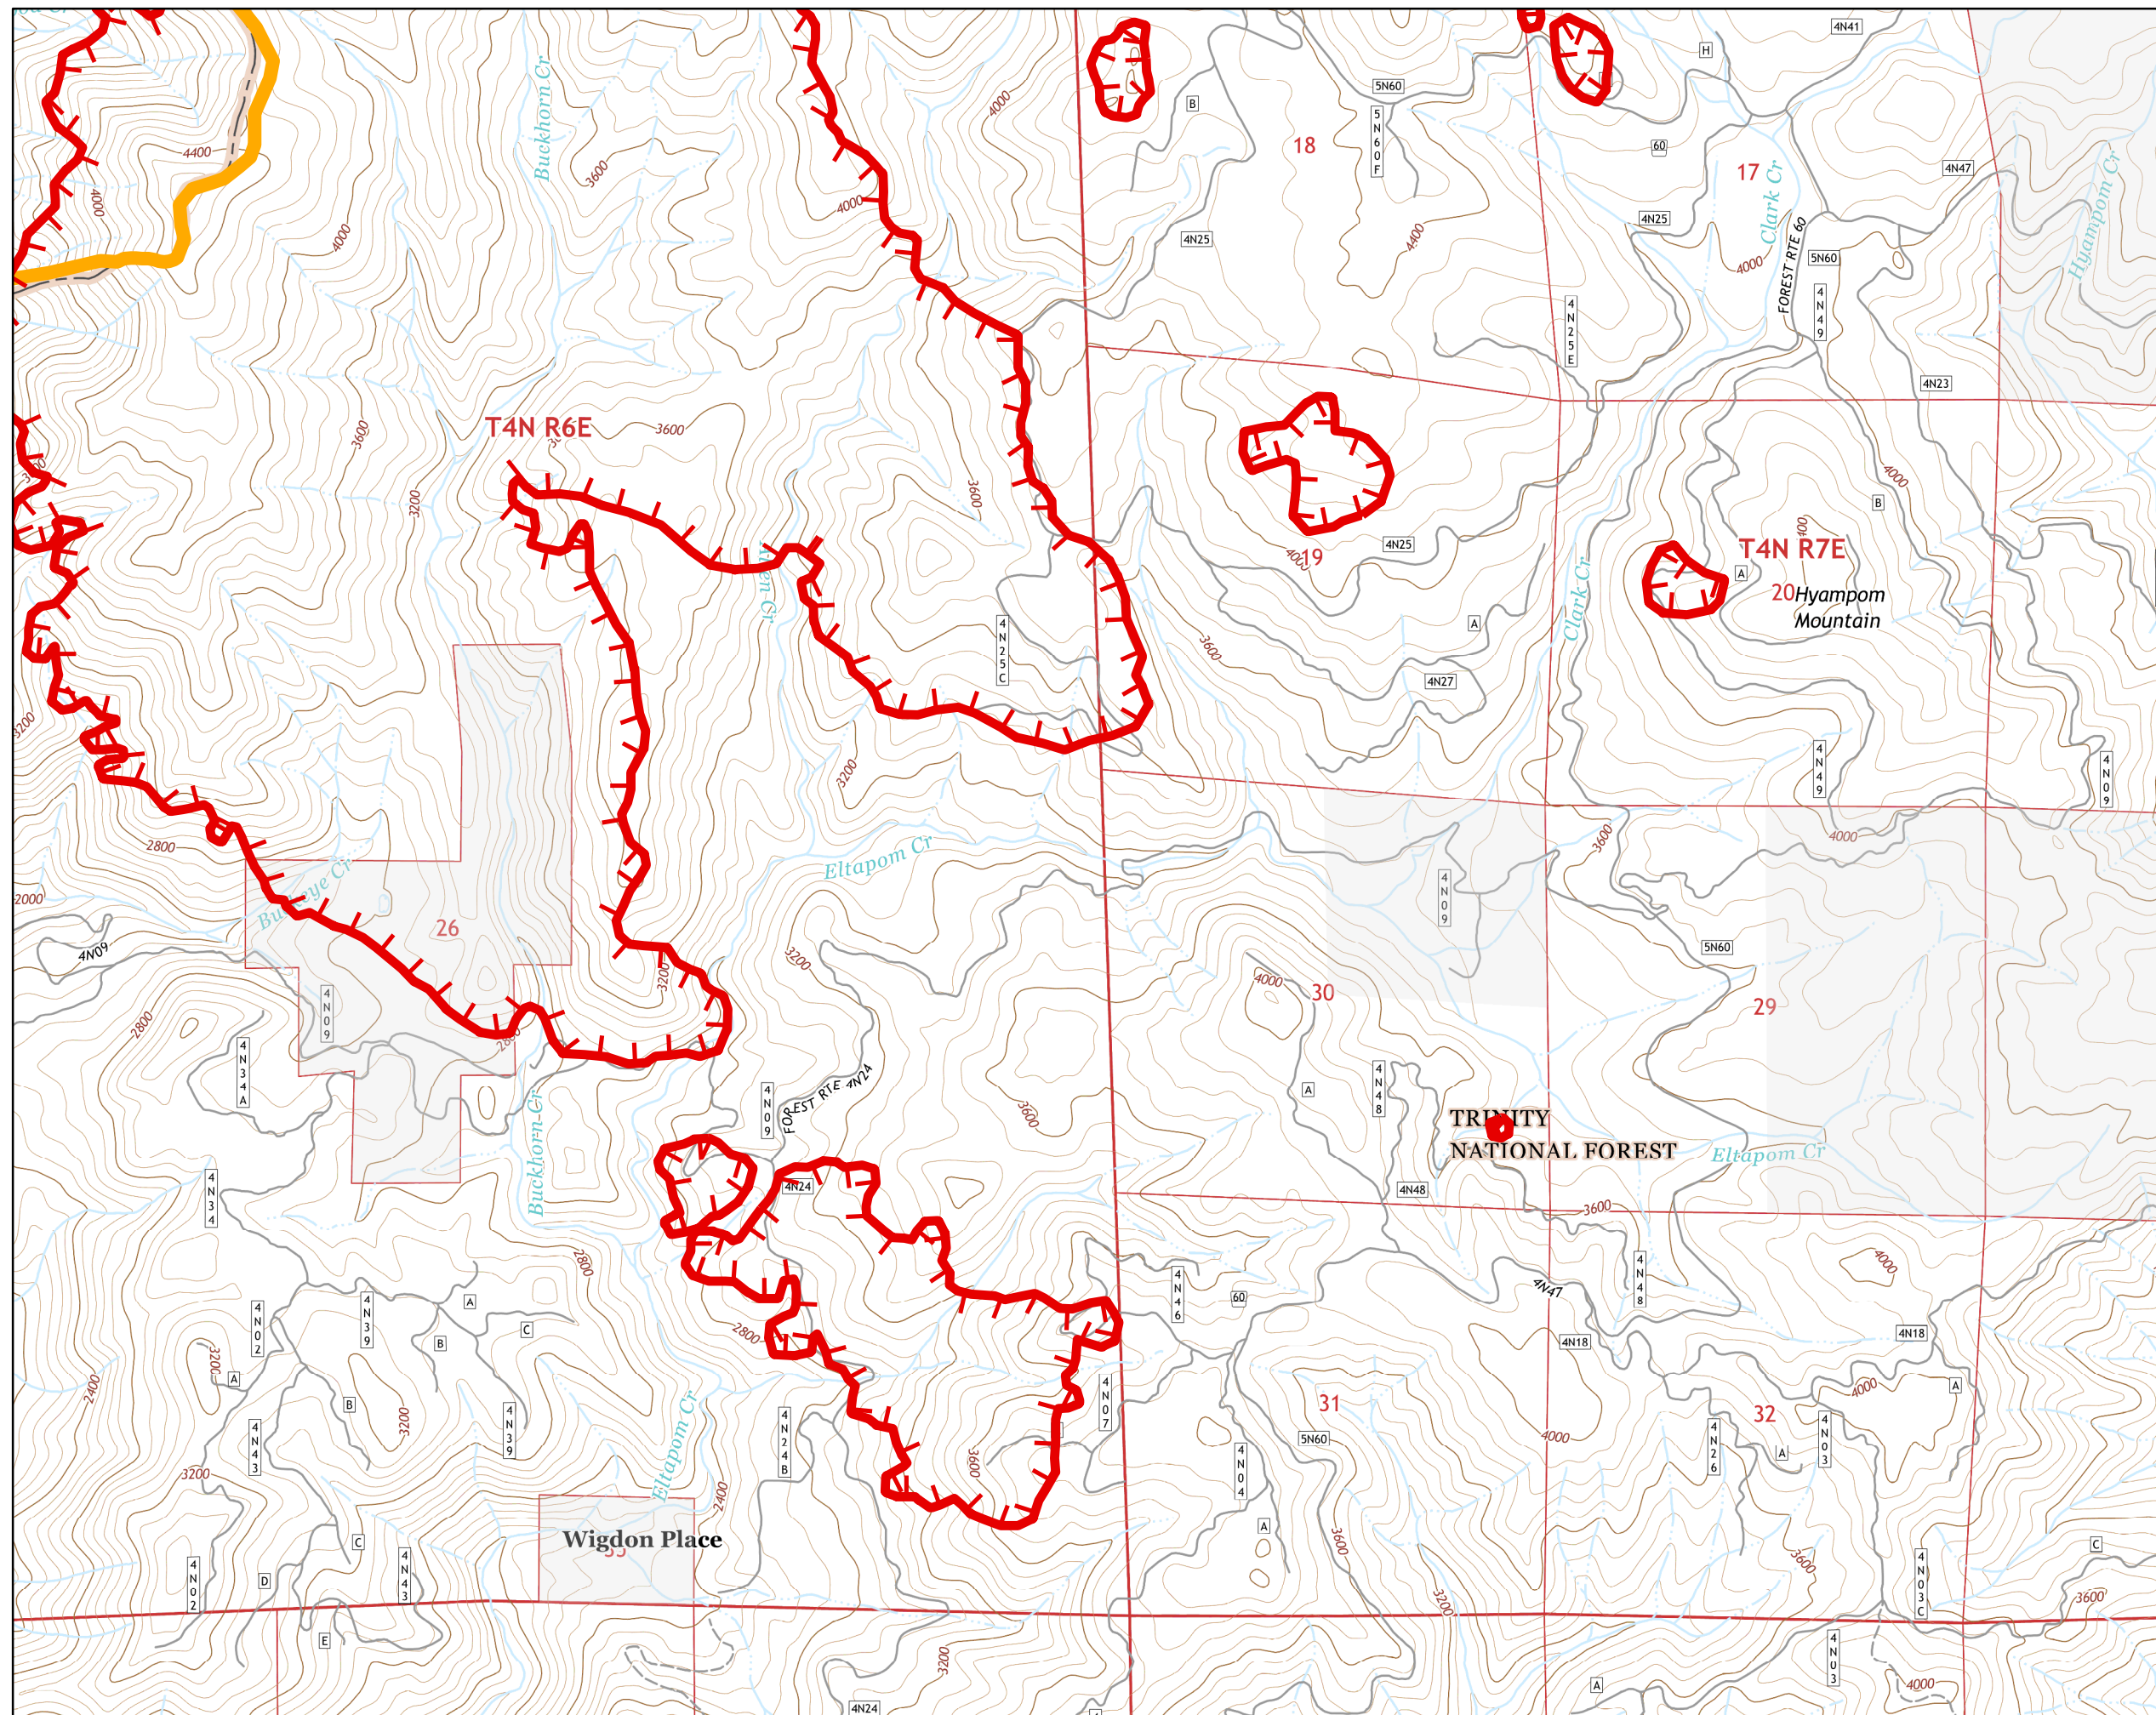

Legend

 IR Heat Perimeter
20150731 2009hrs

 IA_Responsibility

 Fire Location

Fork Complex CA-SHF-002067

IAP Map
August 1, 2015
Night Shift
Page 4

Legend

 IR Heat Perimeter
20150731 2009hrs

 IA_Responsibility

 Fire Location

Fork Complex CA-SHF-002067

IAP Map
August 1, 2015
Night Shift
Page 5

Legend

-  IR Heat Perimeter
20150731 2009hrs
-  IA_Responsibility
-  Fire Location

Fork Complex CA-SHF-002067

IAP Map
August 1, 2015
Night Shift
Page 6

Legend

-  IR Heat Perimeter
20150731 2009hrs
-  IA_Responsibility
-  Fire Location

Fork Complex CA-SHF-002067

IAP Map
August 1, 2015
Night Shift
Page 7

Legend

-  IR Heat Perimeter
20150731 2009hrs
-  IA_Responsibility
-  Fire Location

Fork Complex CA-SHF-002067

IAP Map August 1, 2015 Night Shift Page 8

Legend

 IR Heat Perimeter
20150731 2009hrs

 IA_Responsibility

 Fire Location

Fork Complex CA-SHF-002067

IAP Map August 1, 2015 Night Shift Page 9