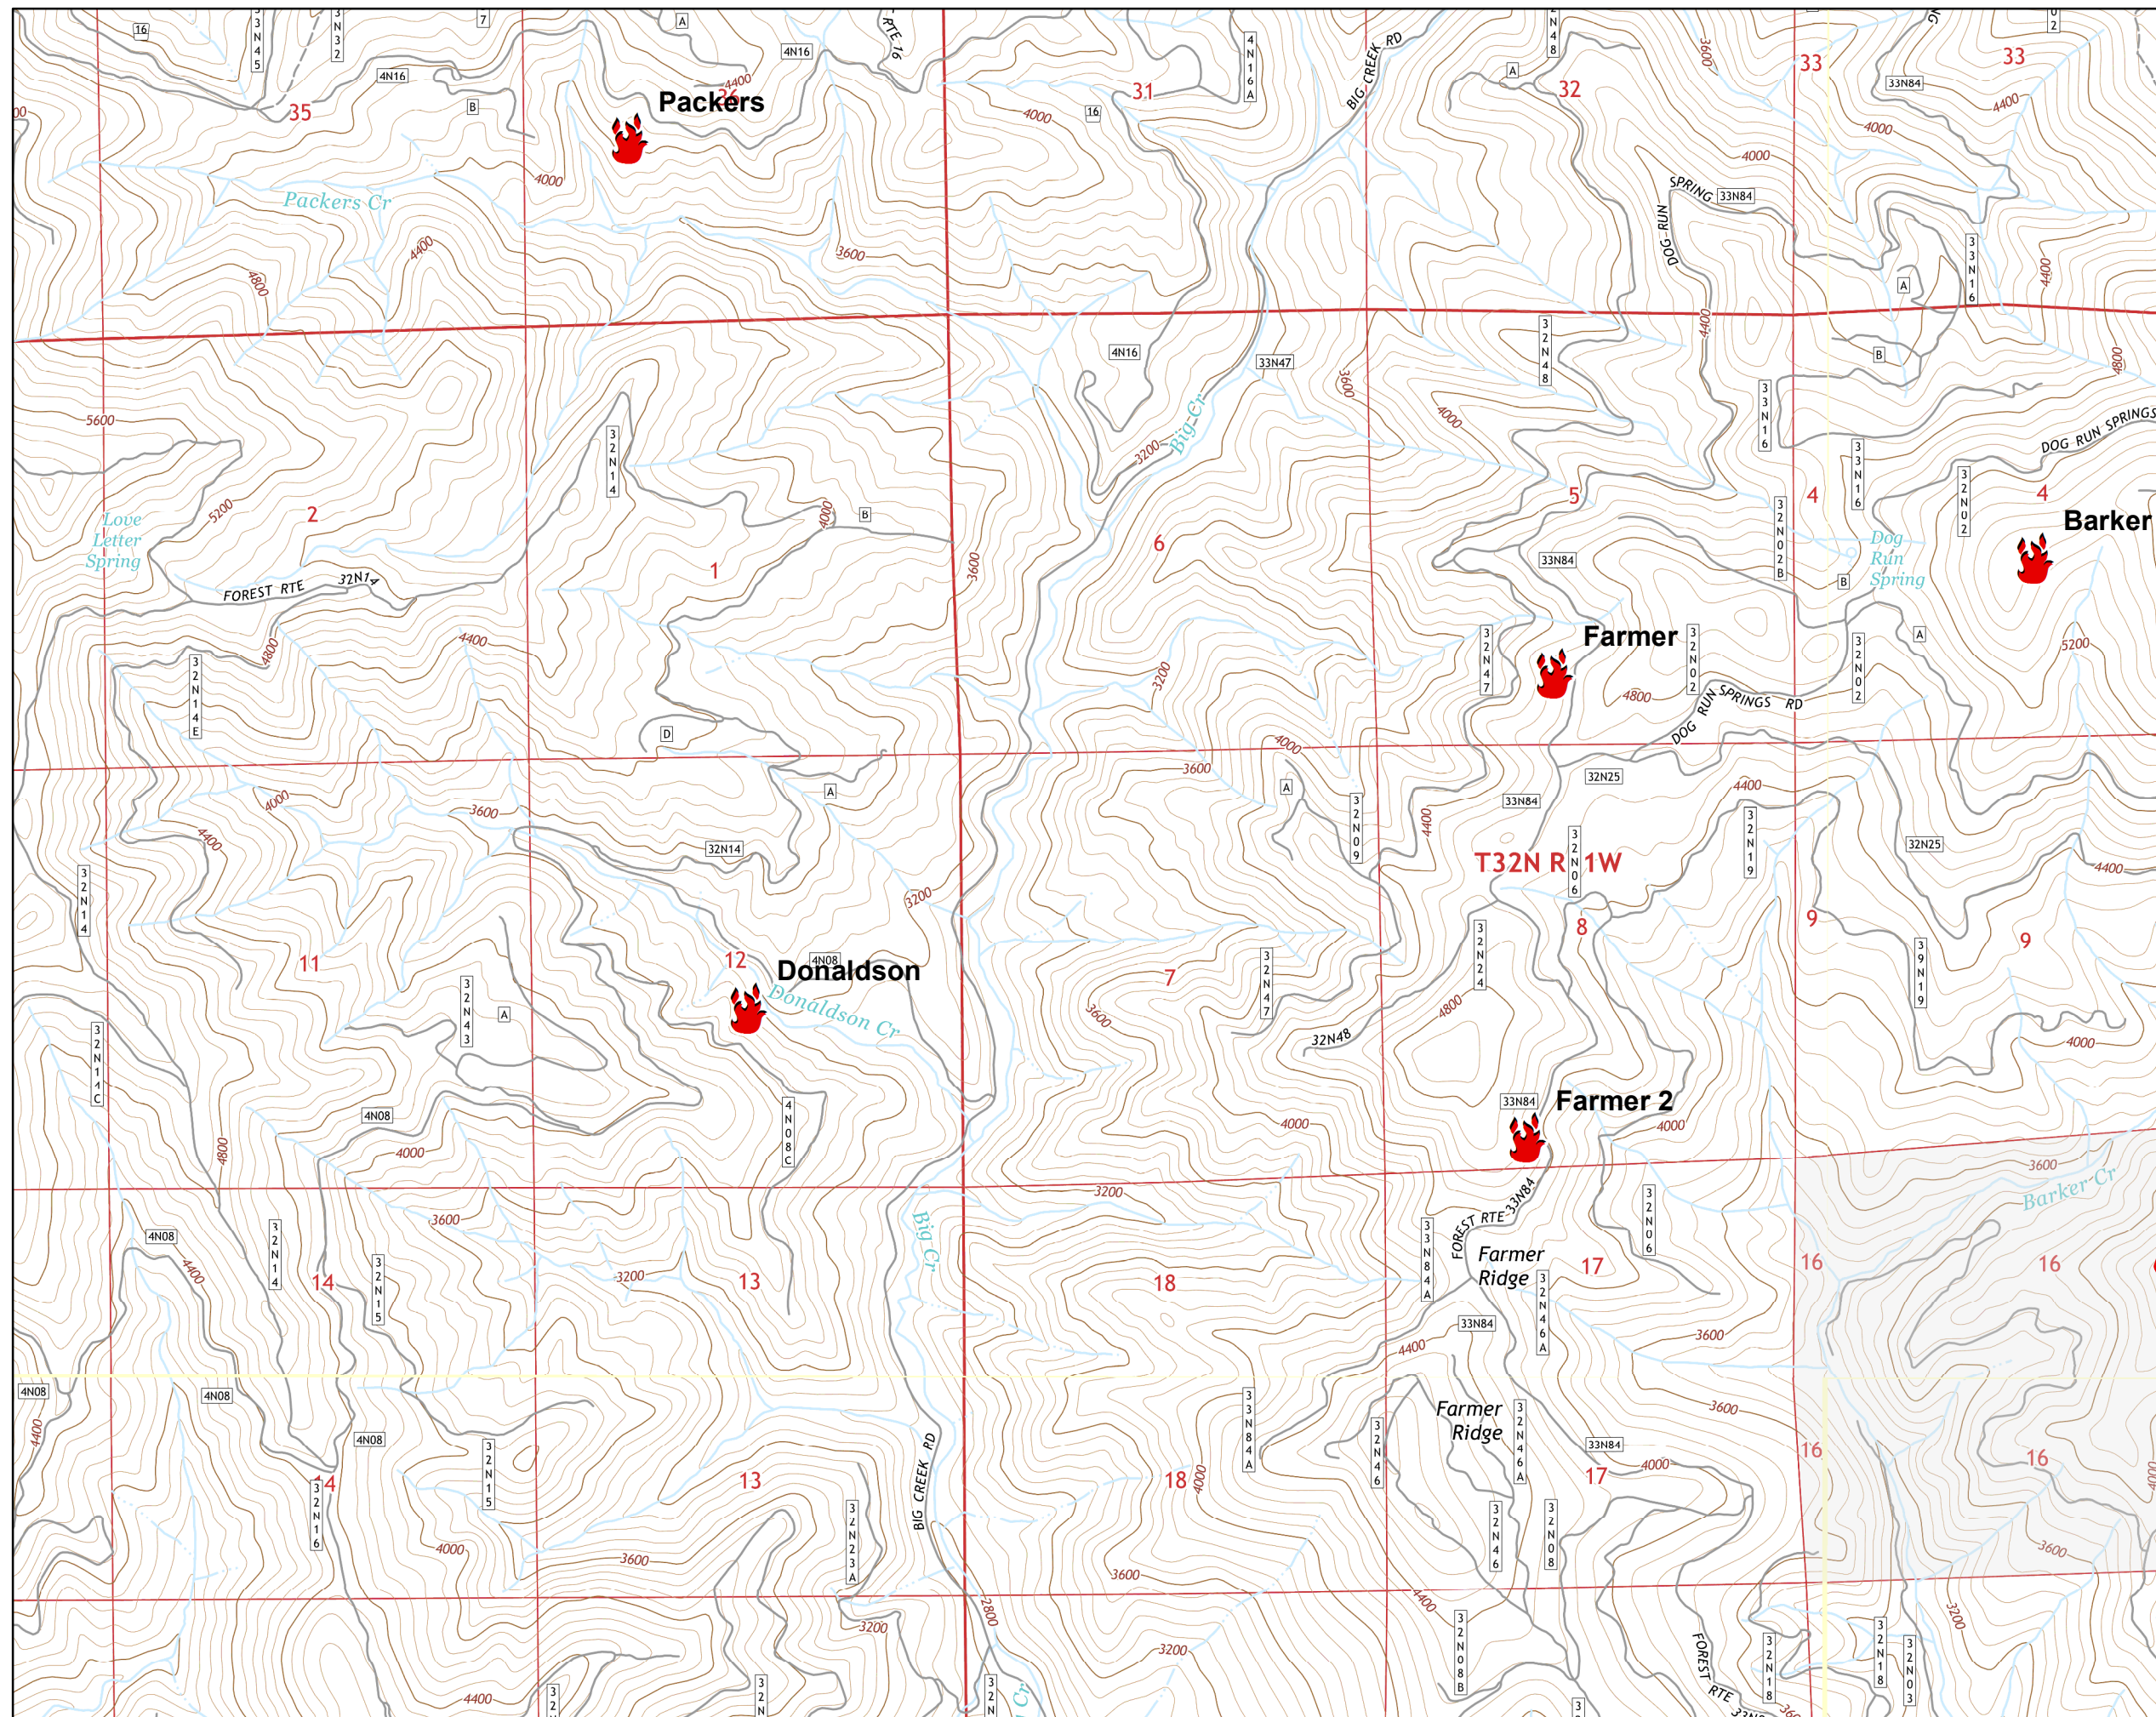

Fork Complex CA-SHF-002067

IAP Map
August 1, 2015
Night Shift
Page 14

Legend

-  IR Heat Perimeter
20150731 2009hrs
-  IA_Responsibility
-  Fire Location

Fork Complex CA-SHF-002067

IAP Map August 1, 2015 Night Shift Page 15

Legend

-  IR Heat Perimeter
20150731 2009hrs
-  IA_Responsibility
-  Fire Location

Fork Complex CA-SHF-002067

IAP Map
August 1, 2015
Night Shift
Page 16

Legend

-  IR Heat Perimeter
20150731 2009hrs
-  IA_Responsibility
-  Fire Location

Fork Complex CA-SHF-002067

IAP Map
August 1, 2015
Night Shift
Page 17

Legend

-  IR Heat Perimeter
20150731 2009hrs
-  IA_Responsibility
-  Fire Location

Fork Complex CA-SHF-002067

IAP Map
August 1, 2015
Night Shift
Page 18