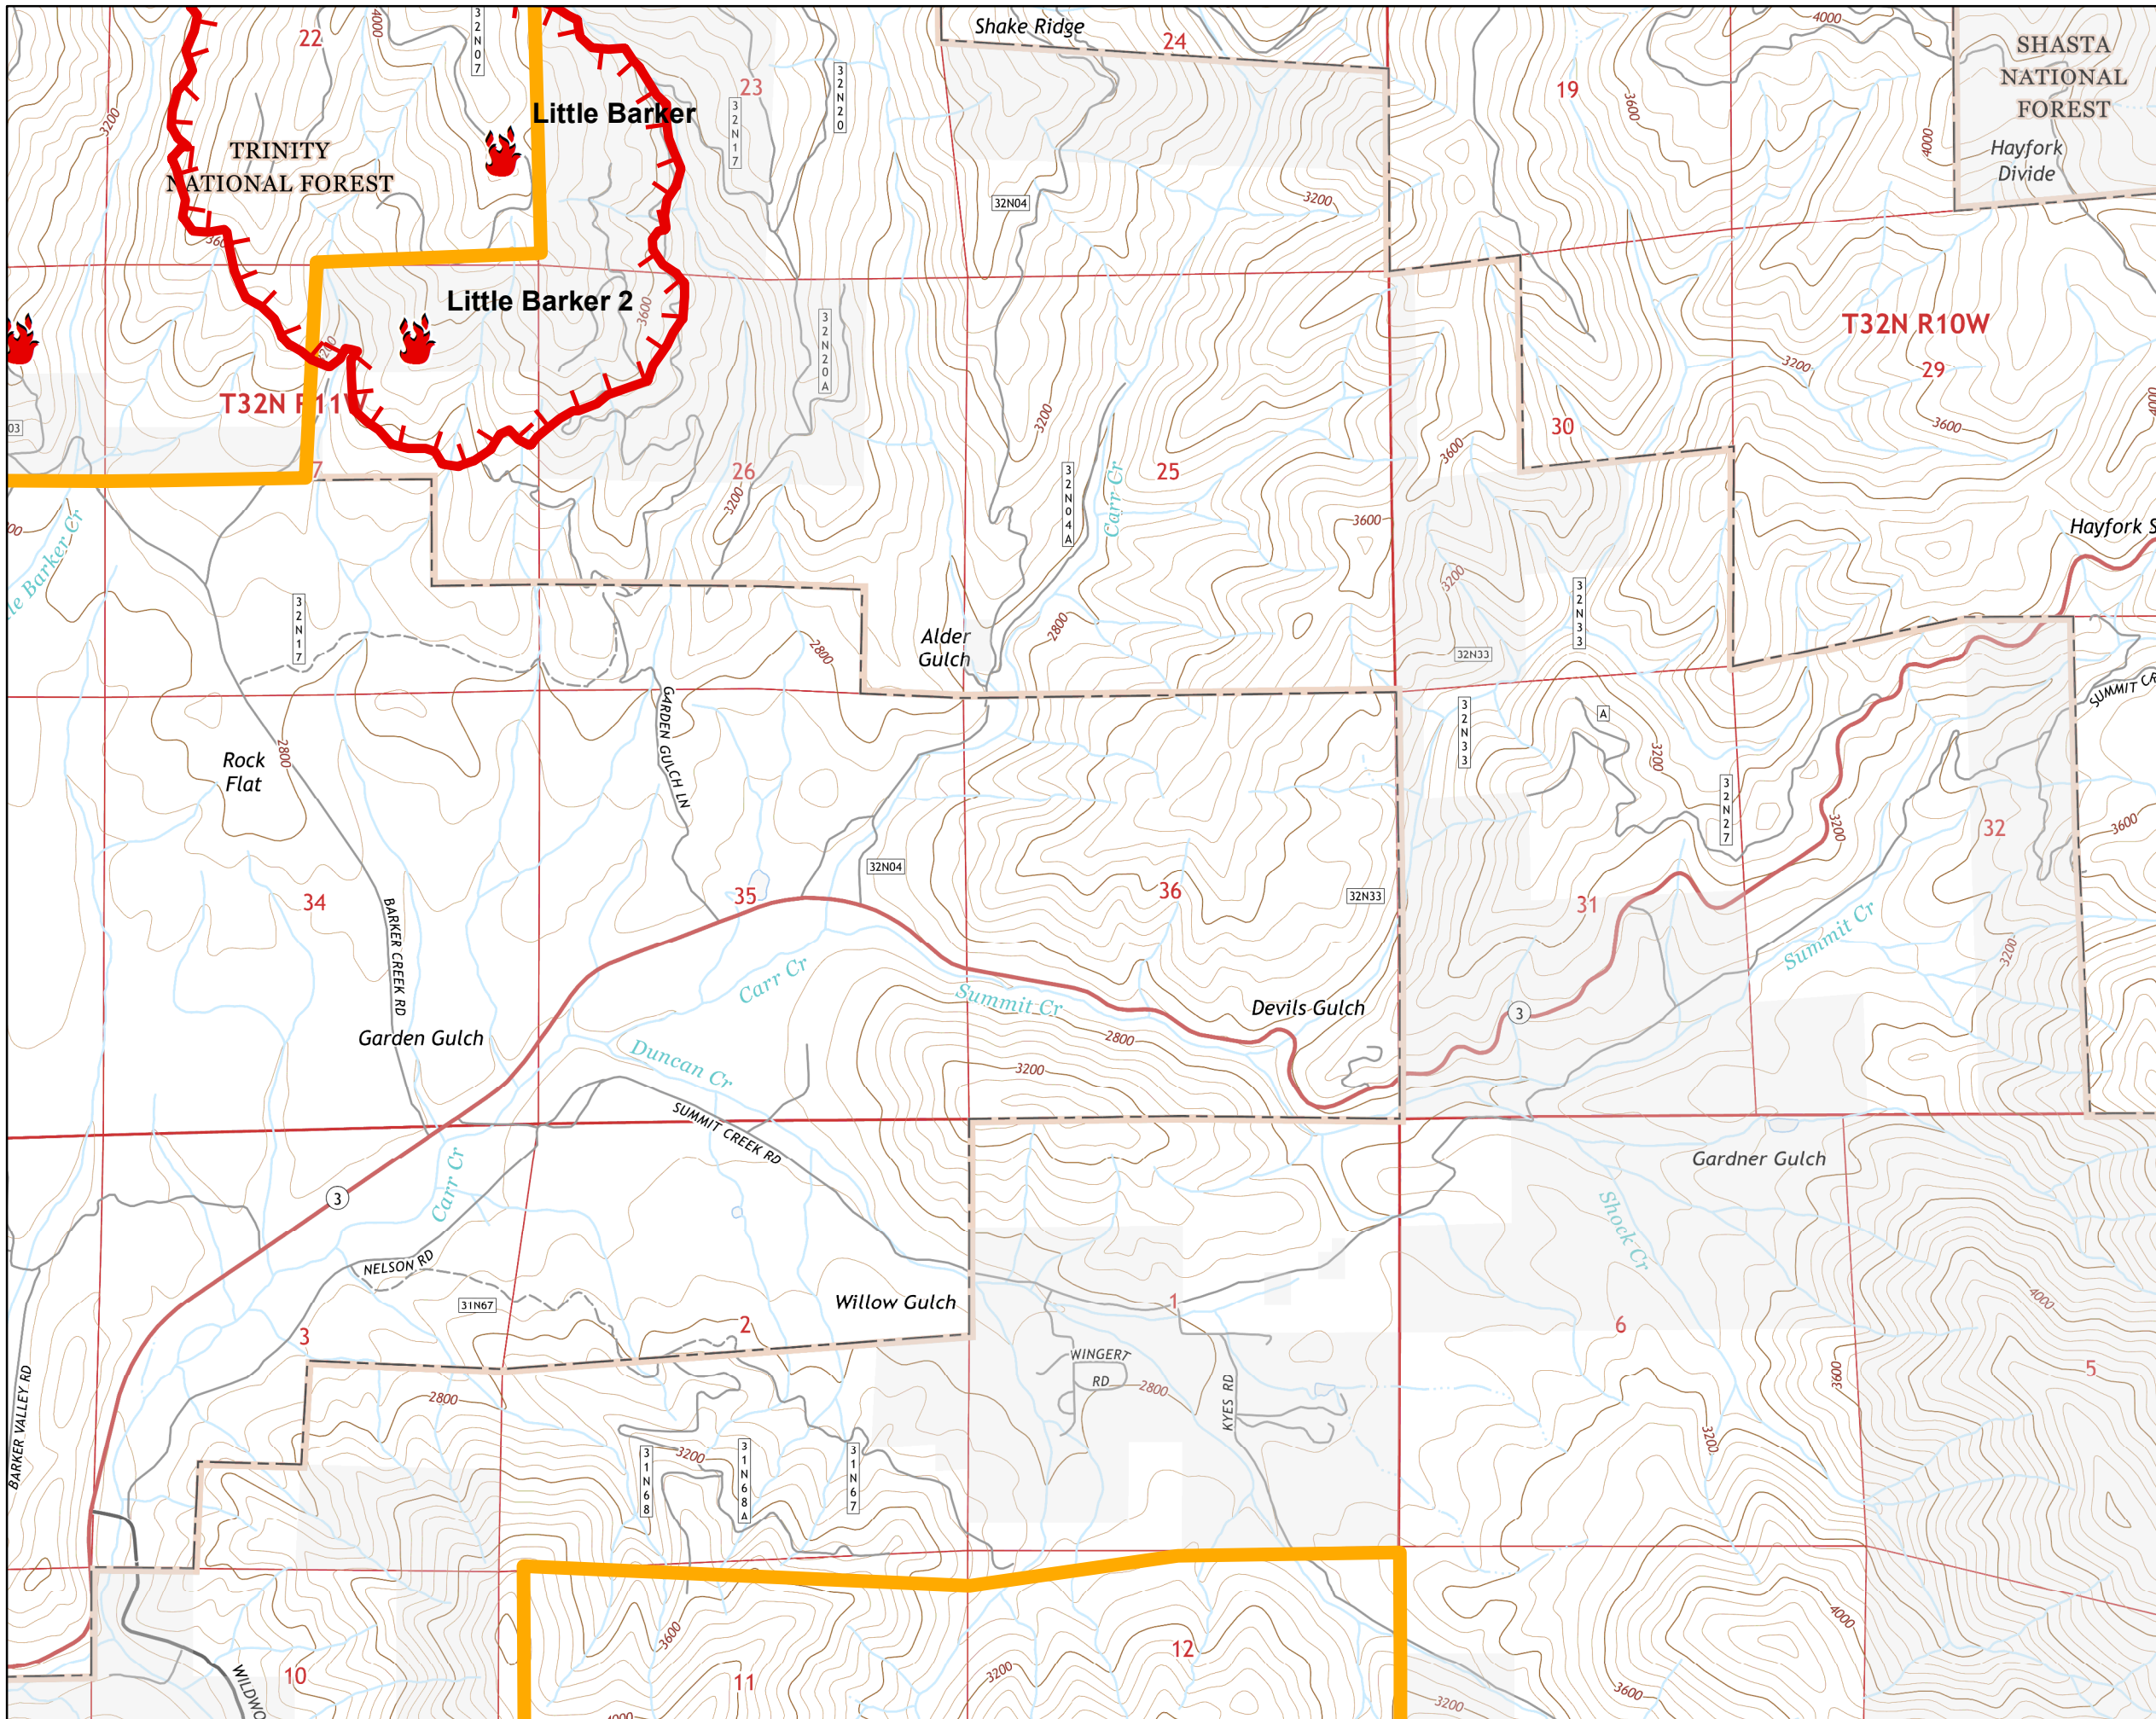

Fork Complex CA-SHF-002067

IAP Map
August 1, 2015
Night Shift
Page 17

Legend

-  IR Heat Perimeter
20150731 2009hrs
-  IA_Responsibility
-  Fire Location

Fork Complex CA-SHF-002067

IAP Map
August 1, 2015
Night Shift
Page 18

Legend

-  IR Heat Perimeter
20150731 2009hrs
-  IA_Responsibility
-  Fire Location

Fork Complex CA-SHF-002067

IAP Map
August 1, 2015
Night Shift
Page 19

Legend

-  IR Heat Perimeter
20150731 2009hrs
-  IA_Responsibility
-  Fire Location

Fork Complex CA-SHF-002067

IAP Map
August 1, 2015
Night Shift
Page 20

Legend

-  IR Heat Perimeter
20150731 2009hrs
-  IA_Responsibility
-  Fire Location

Fork Complex CA-SHF-002067

IAP Map
August 1, 2015
Night Shift
Page 21

Legend

 IR Heat Perimeter
20150731 2009hrs

 IA_Responsibility

 Fire Location

Fork Complex CA-SHF-002067

IAP Map August 1, 2015 Night Shift Page 22

Legend

-  IR Heat Perimeter
20150731 2009hrs
-  IA_Responsibility
-  Fire Location