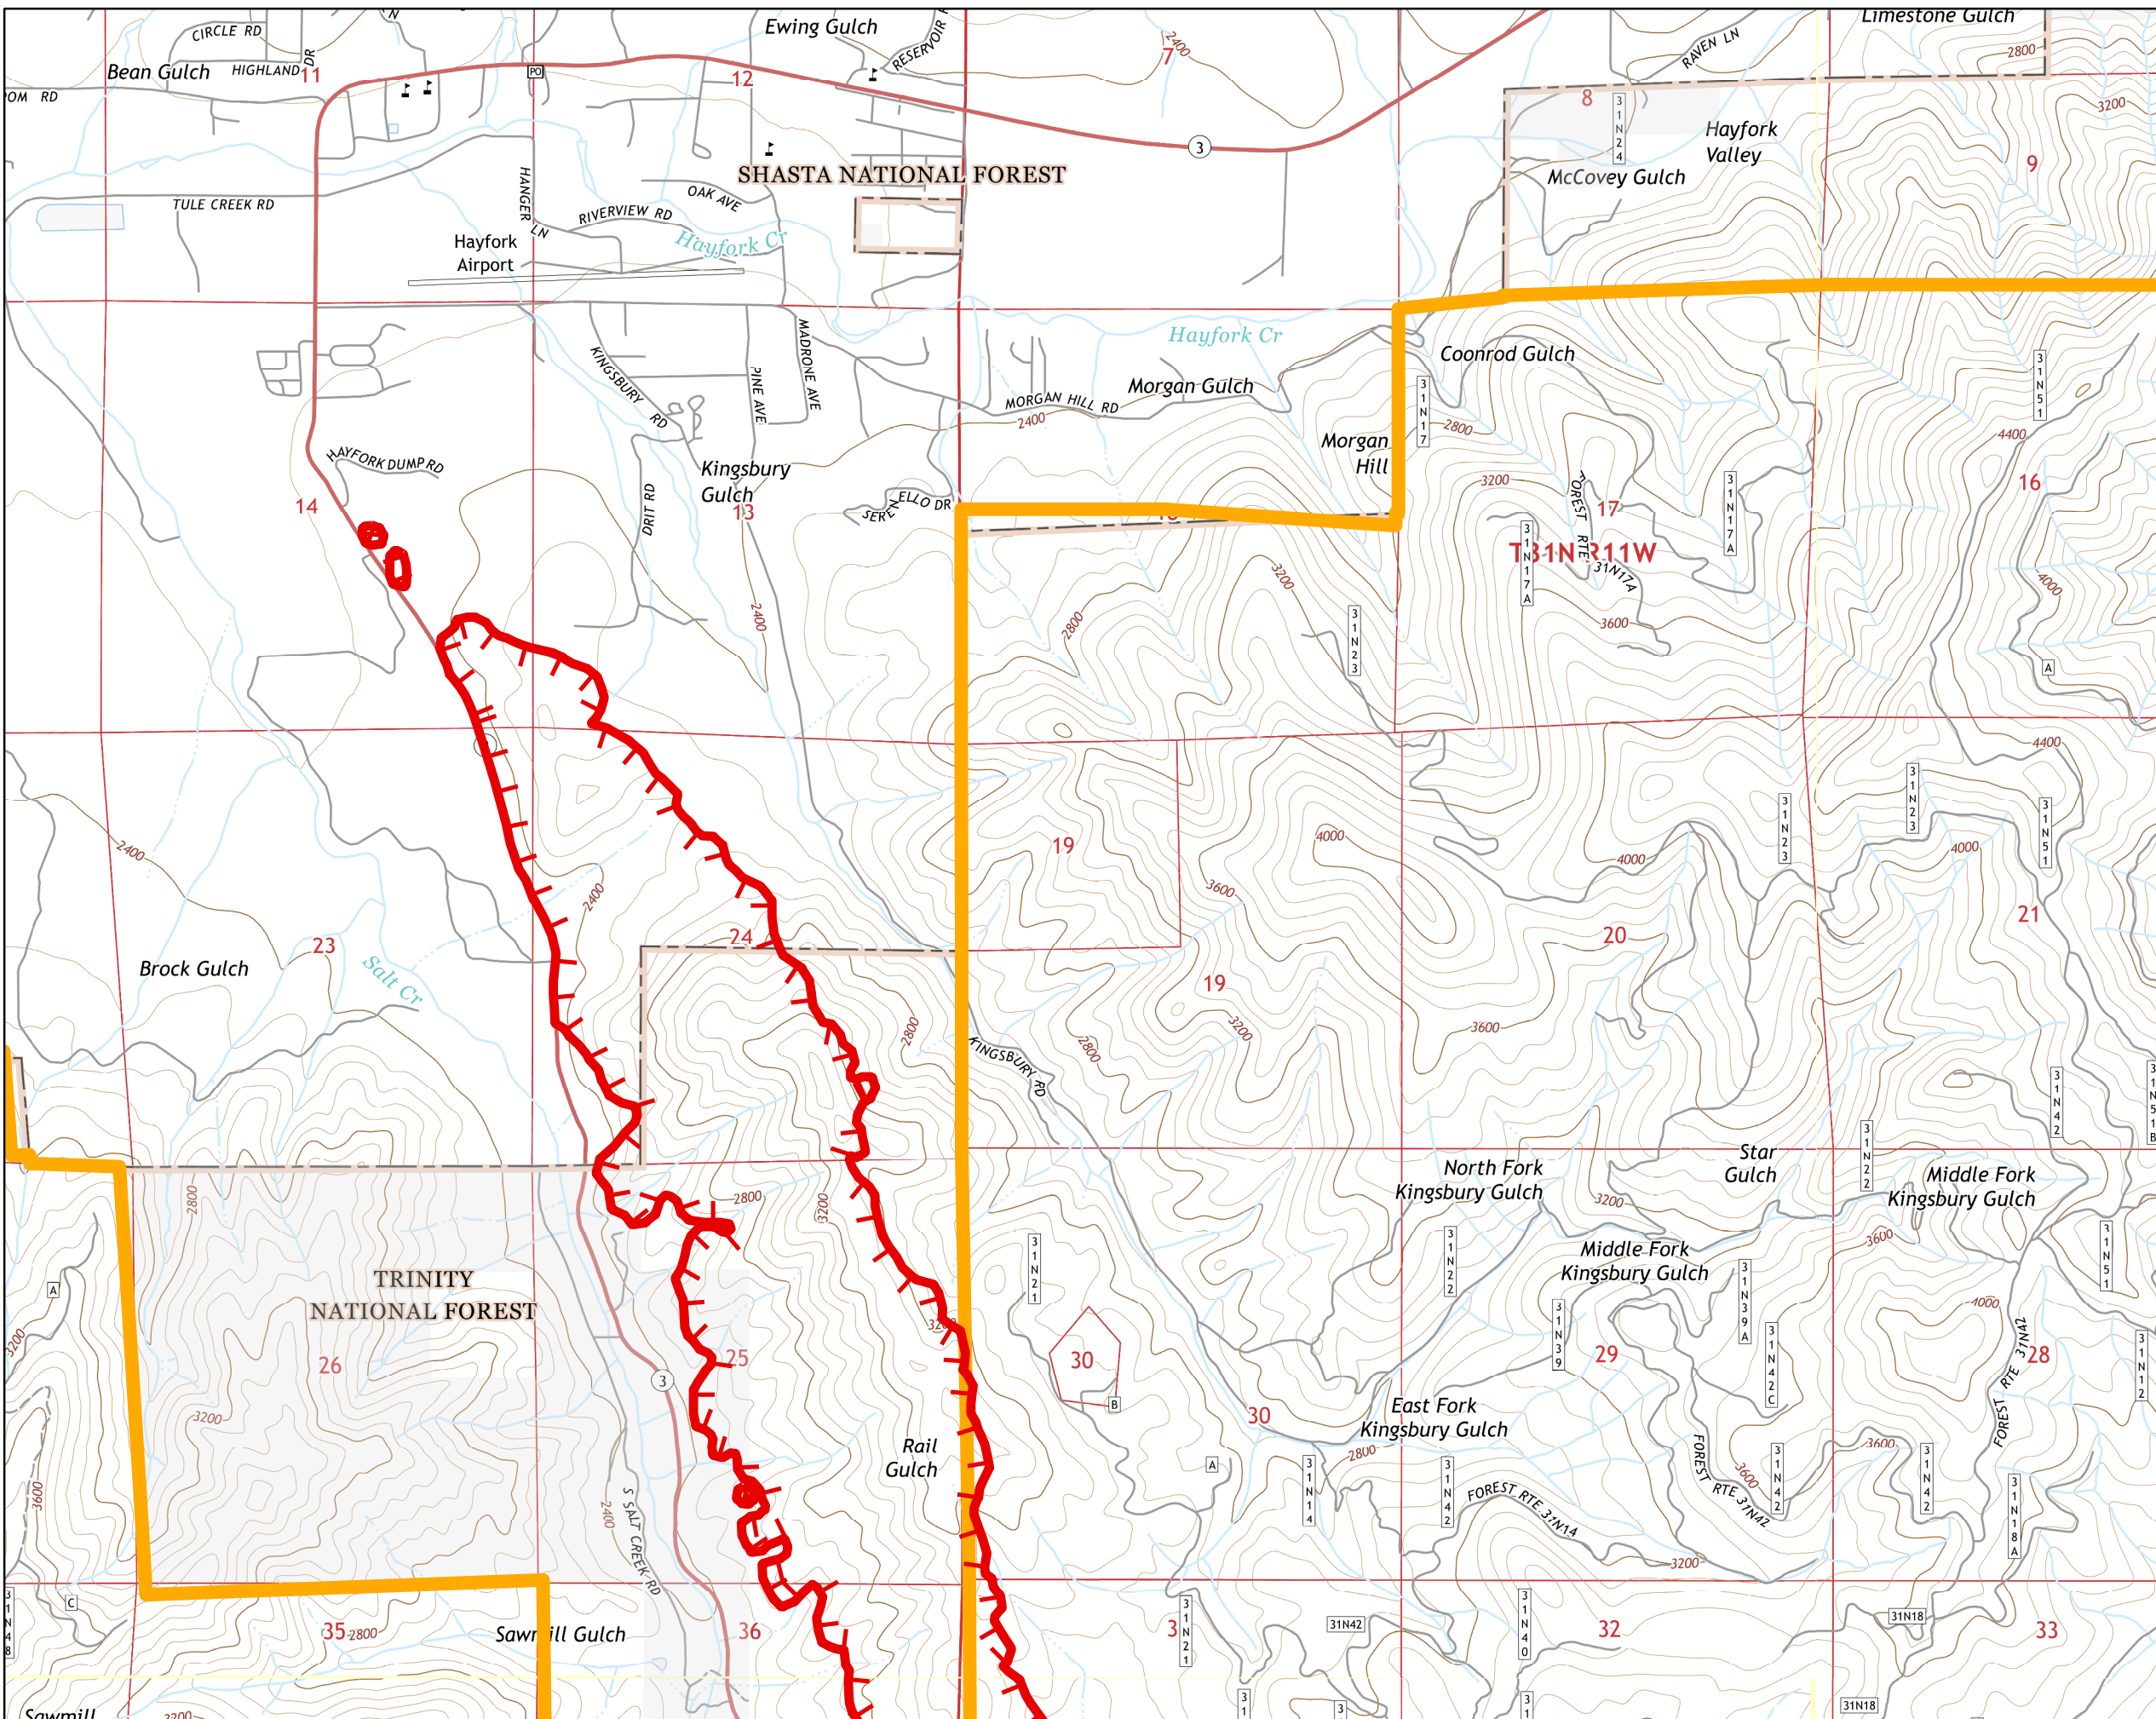

Fork Complex CA-SHF-002067

IAP Map
August 1, 2015
Night Shift
Page 20

Legend

-  IR Heat Perimeter
20150731 2009hrs
-  IA_Responsibility
-  Fire Location

Fork Complex CA-SHF-002067

IAP Map
August 1, 2015
Night Shift
Page 21

Legend

 IR Heat Perimeter
20150731 2009hrs

 IA_Responsibility

 Fire Location

Fork Complex CA-SHF-002067

IAP Map August 1, 2015 Night Shift Page 22

Legend

-  IR Heat Perimeter
20150731 2009hrs
-  IA_Responsibility
-  Fire Location

Fork Complex CA-SHF-002067

IAP Map
August 1, 2015
Night Shift
Page 23

Legend

-  IR Heat Perimeter
20150731 2009hrs
-  IA_Responsibility
-  Fire Location

Fork Complex CA-SHF-002067

IAP Map
August 1, 2015
Night Shift
Page 24

Legend

-  IR Heat Perimeter
20150731 2009hrs
-  IA_Responsibility
-  Fire Location

Fork Complex CA-SHF-002067

IAP Map
August 1, 2015
Night Shift
Page 25

Legend

 IR Heat Perimeter
20150731 2009hrs

 IA_Responsibility