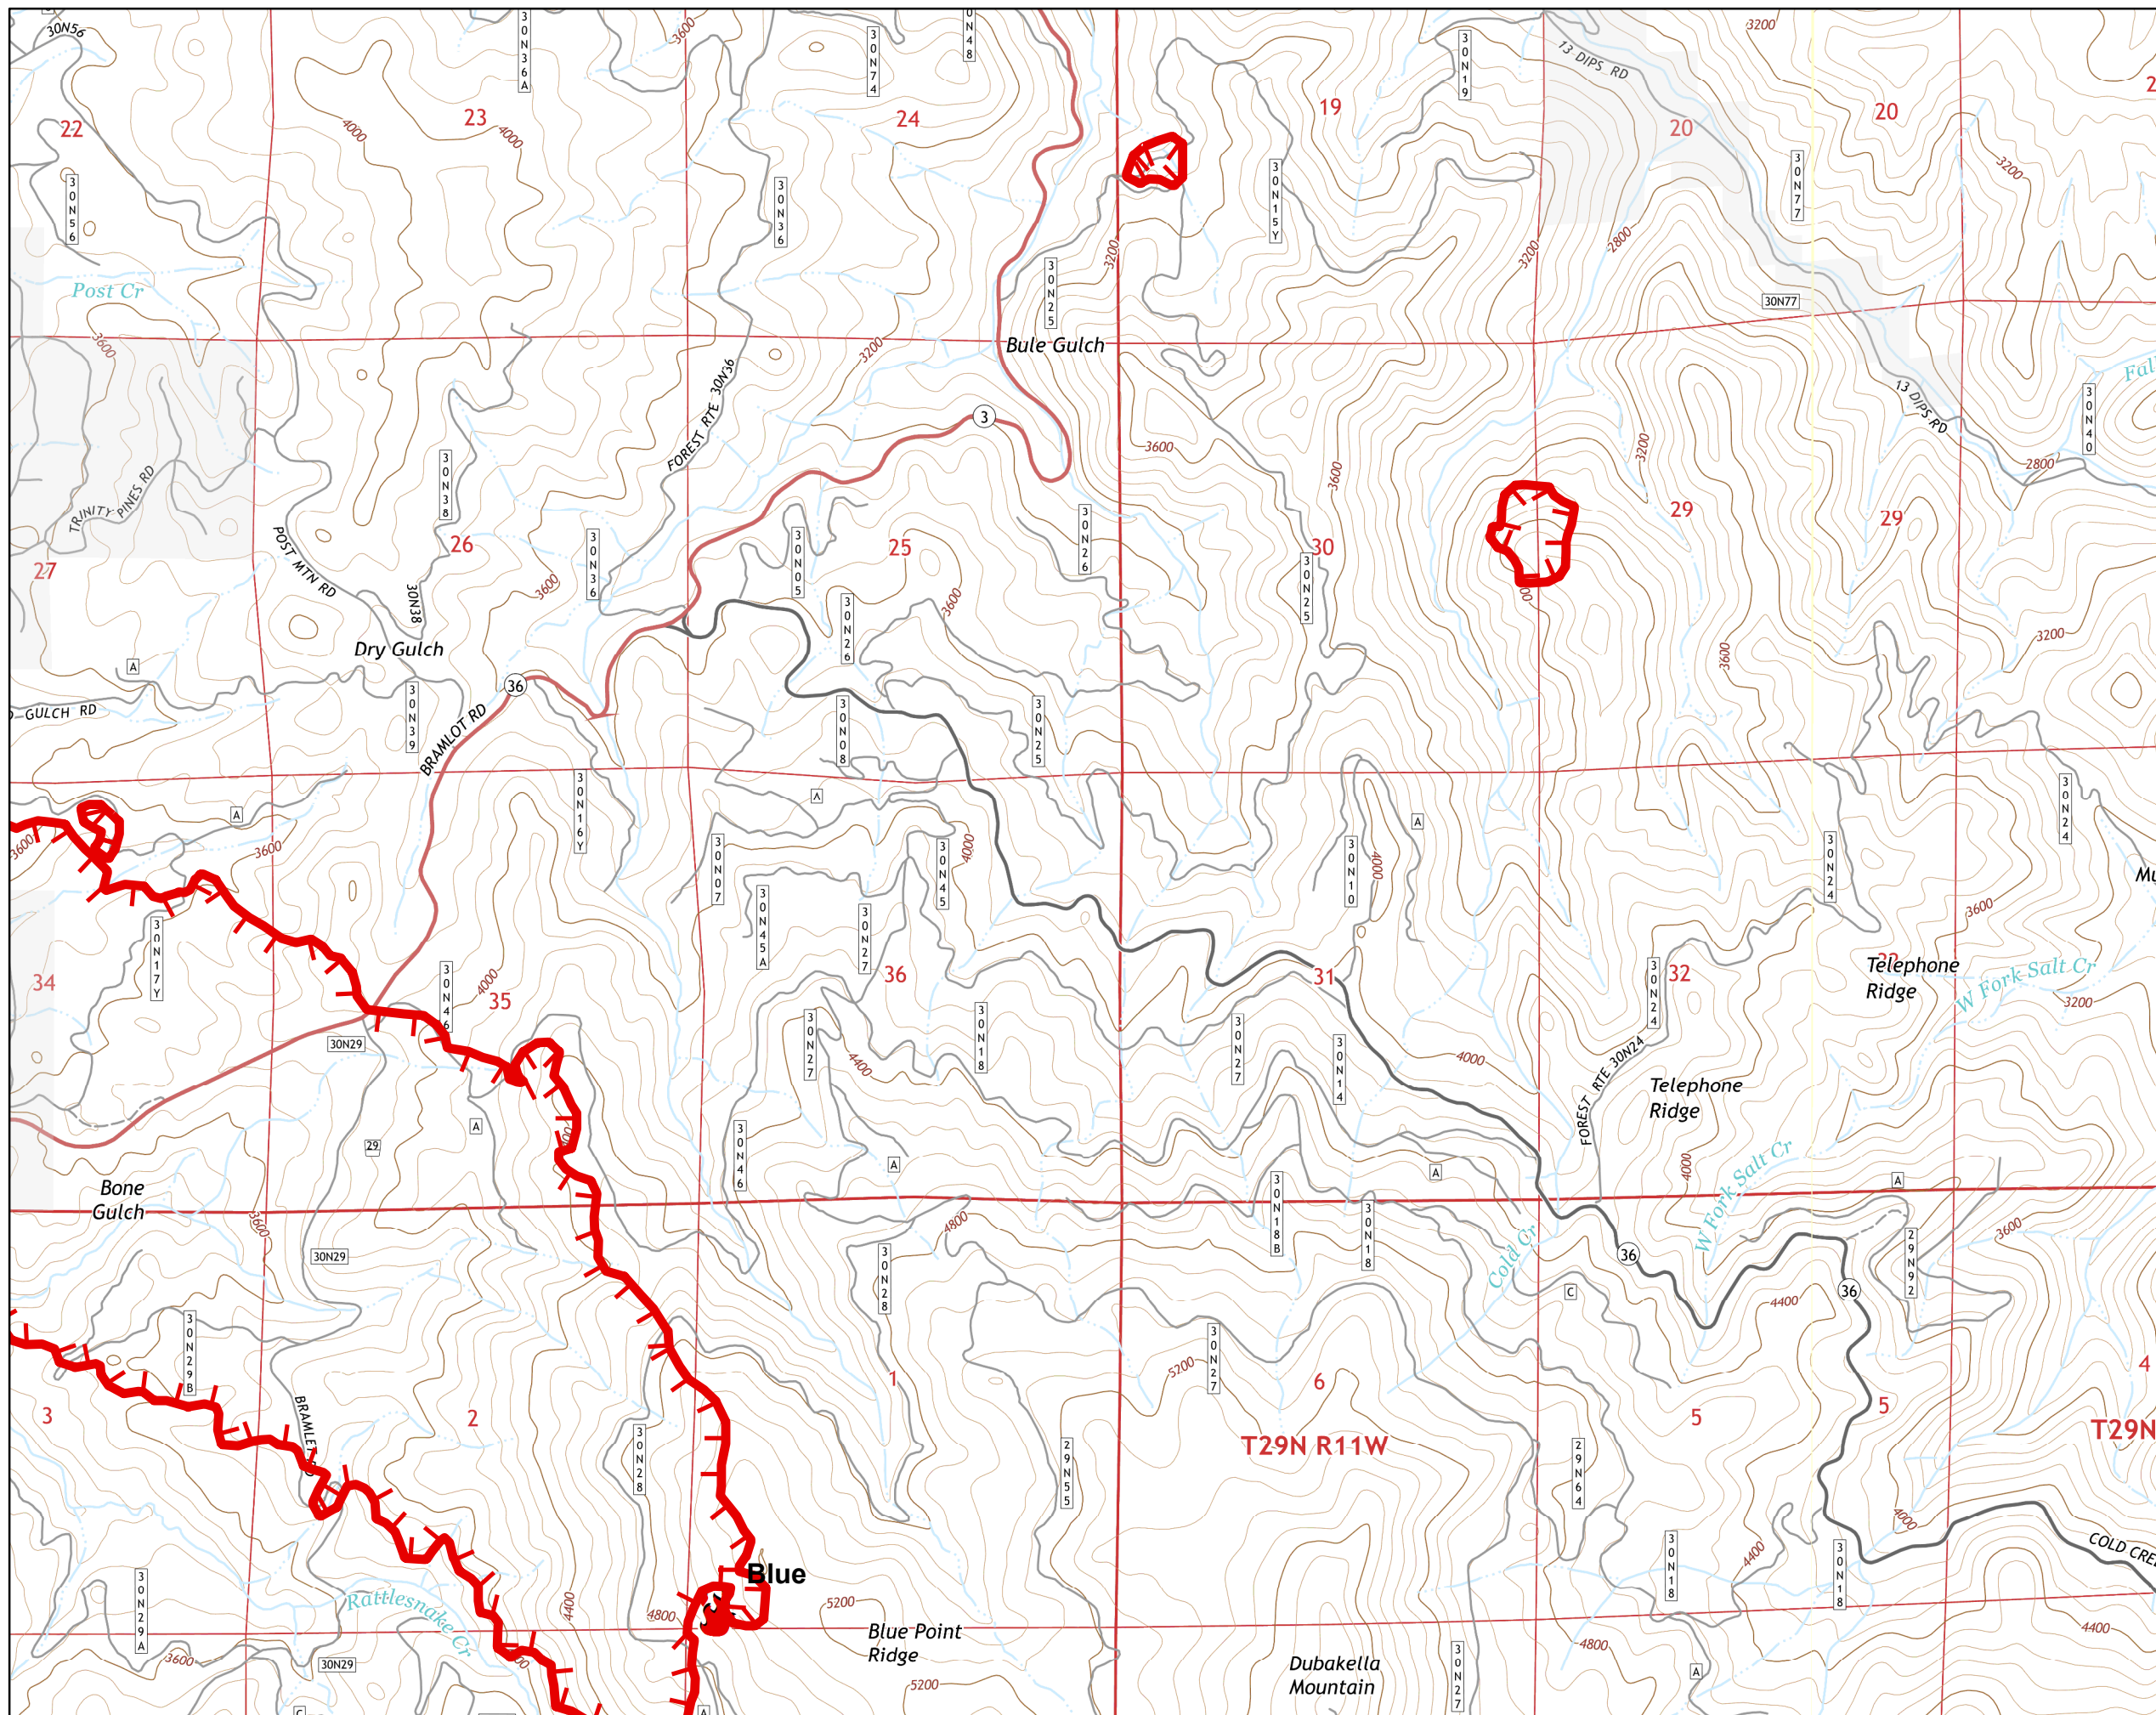

Legend

-  IR Heat Perimeter
20150731 2009hrs
-  IA_Responsibility
-  Fire Location

Fork Complex CA-SHF-002067

IAP Map
August 1, 2015
Night Shift
Page 25

Legend

 IR Heat Perimeter
20150731 2009hrs

 IA_Responsibility

 Fire Location

Fork Complex CA-SHF-002067

IAP Map
August 1, 2015
Night Shift
Page 26

Legend

-  IR Heat Perimeter
20150731 2009hrs
-  IA_Responsibility
-  Fire Location

Fork Complex CA-SHF-002067

IAP Map
August 1, 2015
Night Shift
Page 27

Legend

-  IR Heat Perimeter
20150731 2009hrs
-  IA_Responsibility
-  Fire Location