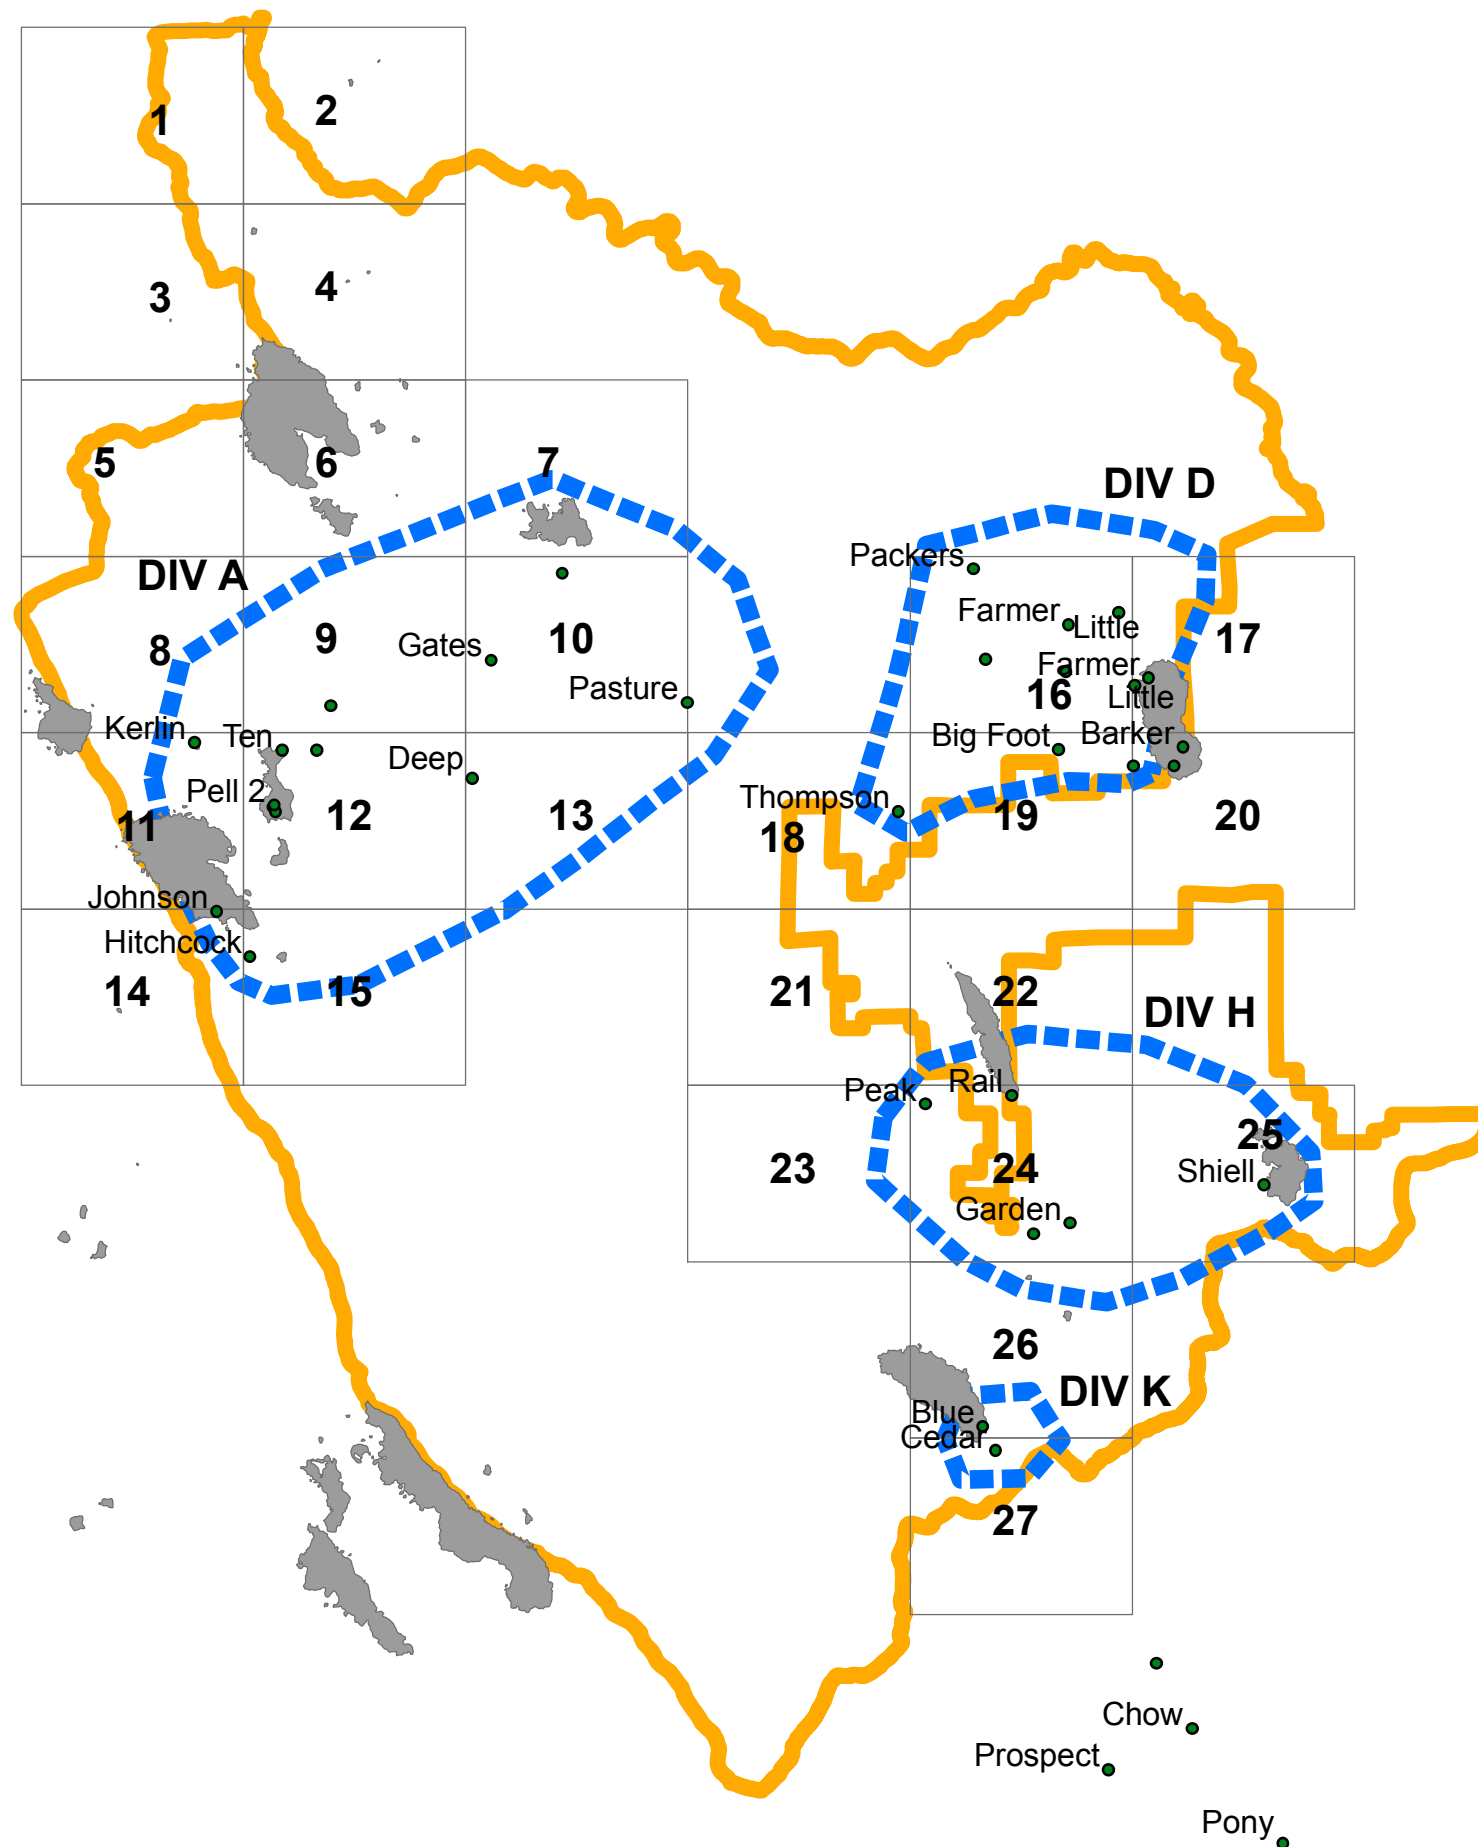

Fork Complex CA-SHF-002067

IAP Index Map August 1, 2015 Night Shift

Legend

-  Divisions
-  IA Responsibility

Fork Complex CA-SHF-002067

IAP Map
August 1, 2015
Night Shift
Page 1

Legend

-  IR Heat Perimeter
20150731 2009hrs
-  IA_Responsibility
-  Fire Location

Fork Complex CA-SHF-002067

IAP Map August 1, 2015 Night Shift Page 2

Legend

-  IR Heat Perimeter
20150731 2009hrs
-  IA_Responsibility
-  Fire Location

Fork Complex CA-SHF-002067

IAP Map
August 1, 2015
Night Shift
Page 3

Legend

 IR Heat Perimeter
20150731 2009hrs

 IA_Responsibility

 Fire Location

Fork Complex CA-SHF-002067

IAP Map
August 1, 2015
Night Shift
Page 4

Legend

 IR Heat Perimeter
20150731 2009hrs

 IA_Responsibility

 Fire Location

Fork Complex CA-SHF-002067

IAP Map
August 1, 2015
Night Shift
Page 5

Legend

-  IR Heat Perimeter
20150731 2009hrs
-  IA_Responsibility
-  Fire Location

Fork Complex CA-SHF-002067