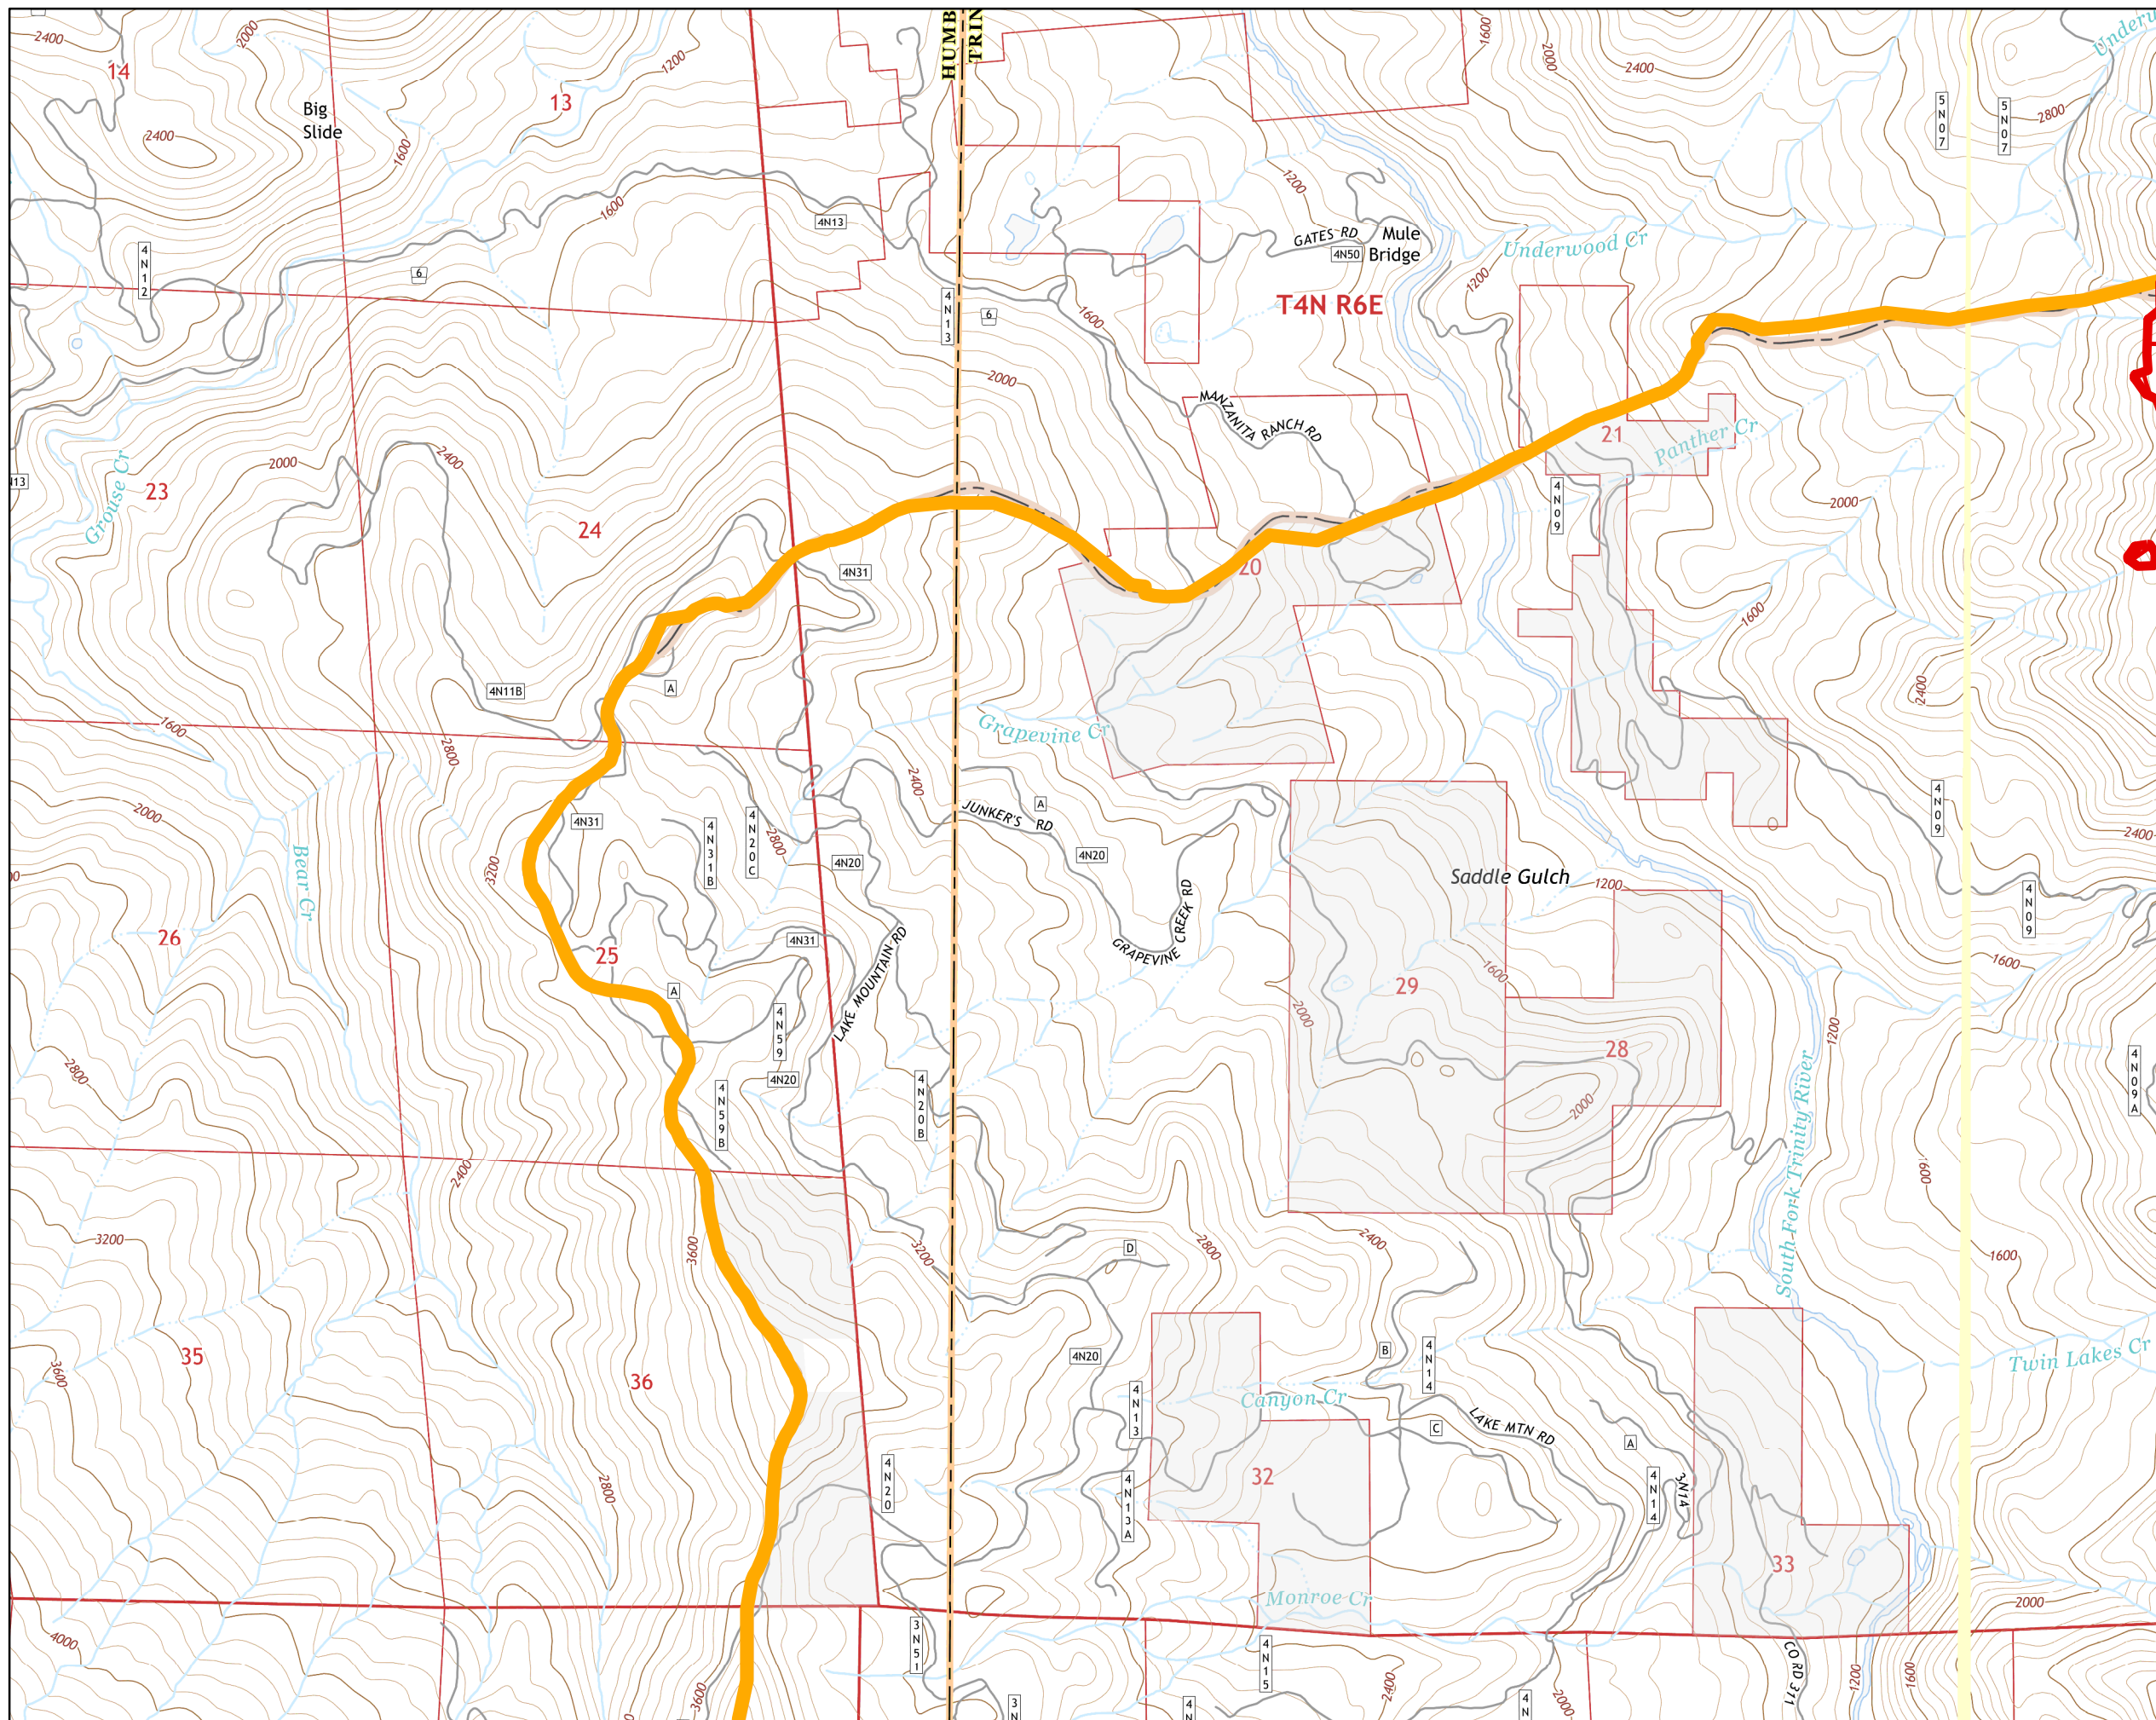

Legend

 IR Heat Perimeter
20150731 2009hrs

 IA_Responsibility

 Fire Location

Fork Complex CA-SHF-002067

IAP Map
August 1, 2015
Night Shift
Page 4

Legend

 IR Heat Perimeter
20150731 2009hrs

 IA_Responsibility

 Fire Location

Fork Complex CA-SHF-002067

IAP Map
August 1, 2015
Night Shift
Page 5

Legend

-  IR Heat Perimeter
20150731 2009hrs
-  IA_Responsibility
-  Fire Location

Fork Complex CA-SHF-002067

IAP Map
August 1, 2015
Night Shift
Page 6

Legend

-  IR Heat Perimeter
20150731 2009hrs
-  IA_Responsibility
-  Fire Location

Fork Complex CA-SHF-002067

IAP Map
August 1, 2015
Night Shift
Page 7

Legend

-  IR Heat Perimeter
20150731 2009hrs
-  IA_Responsibility
-  Fire Location