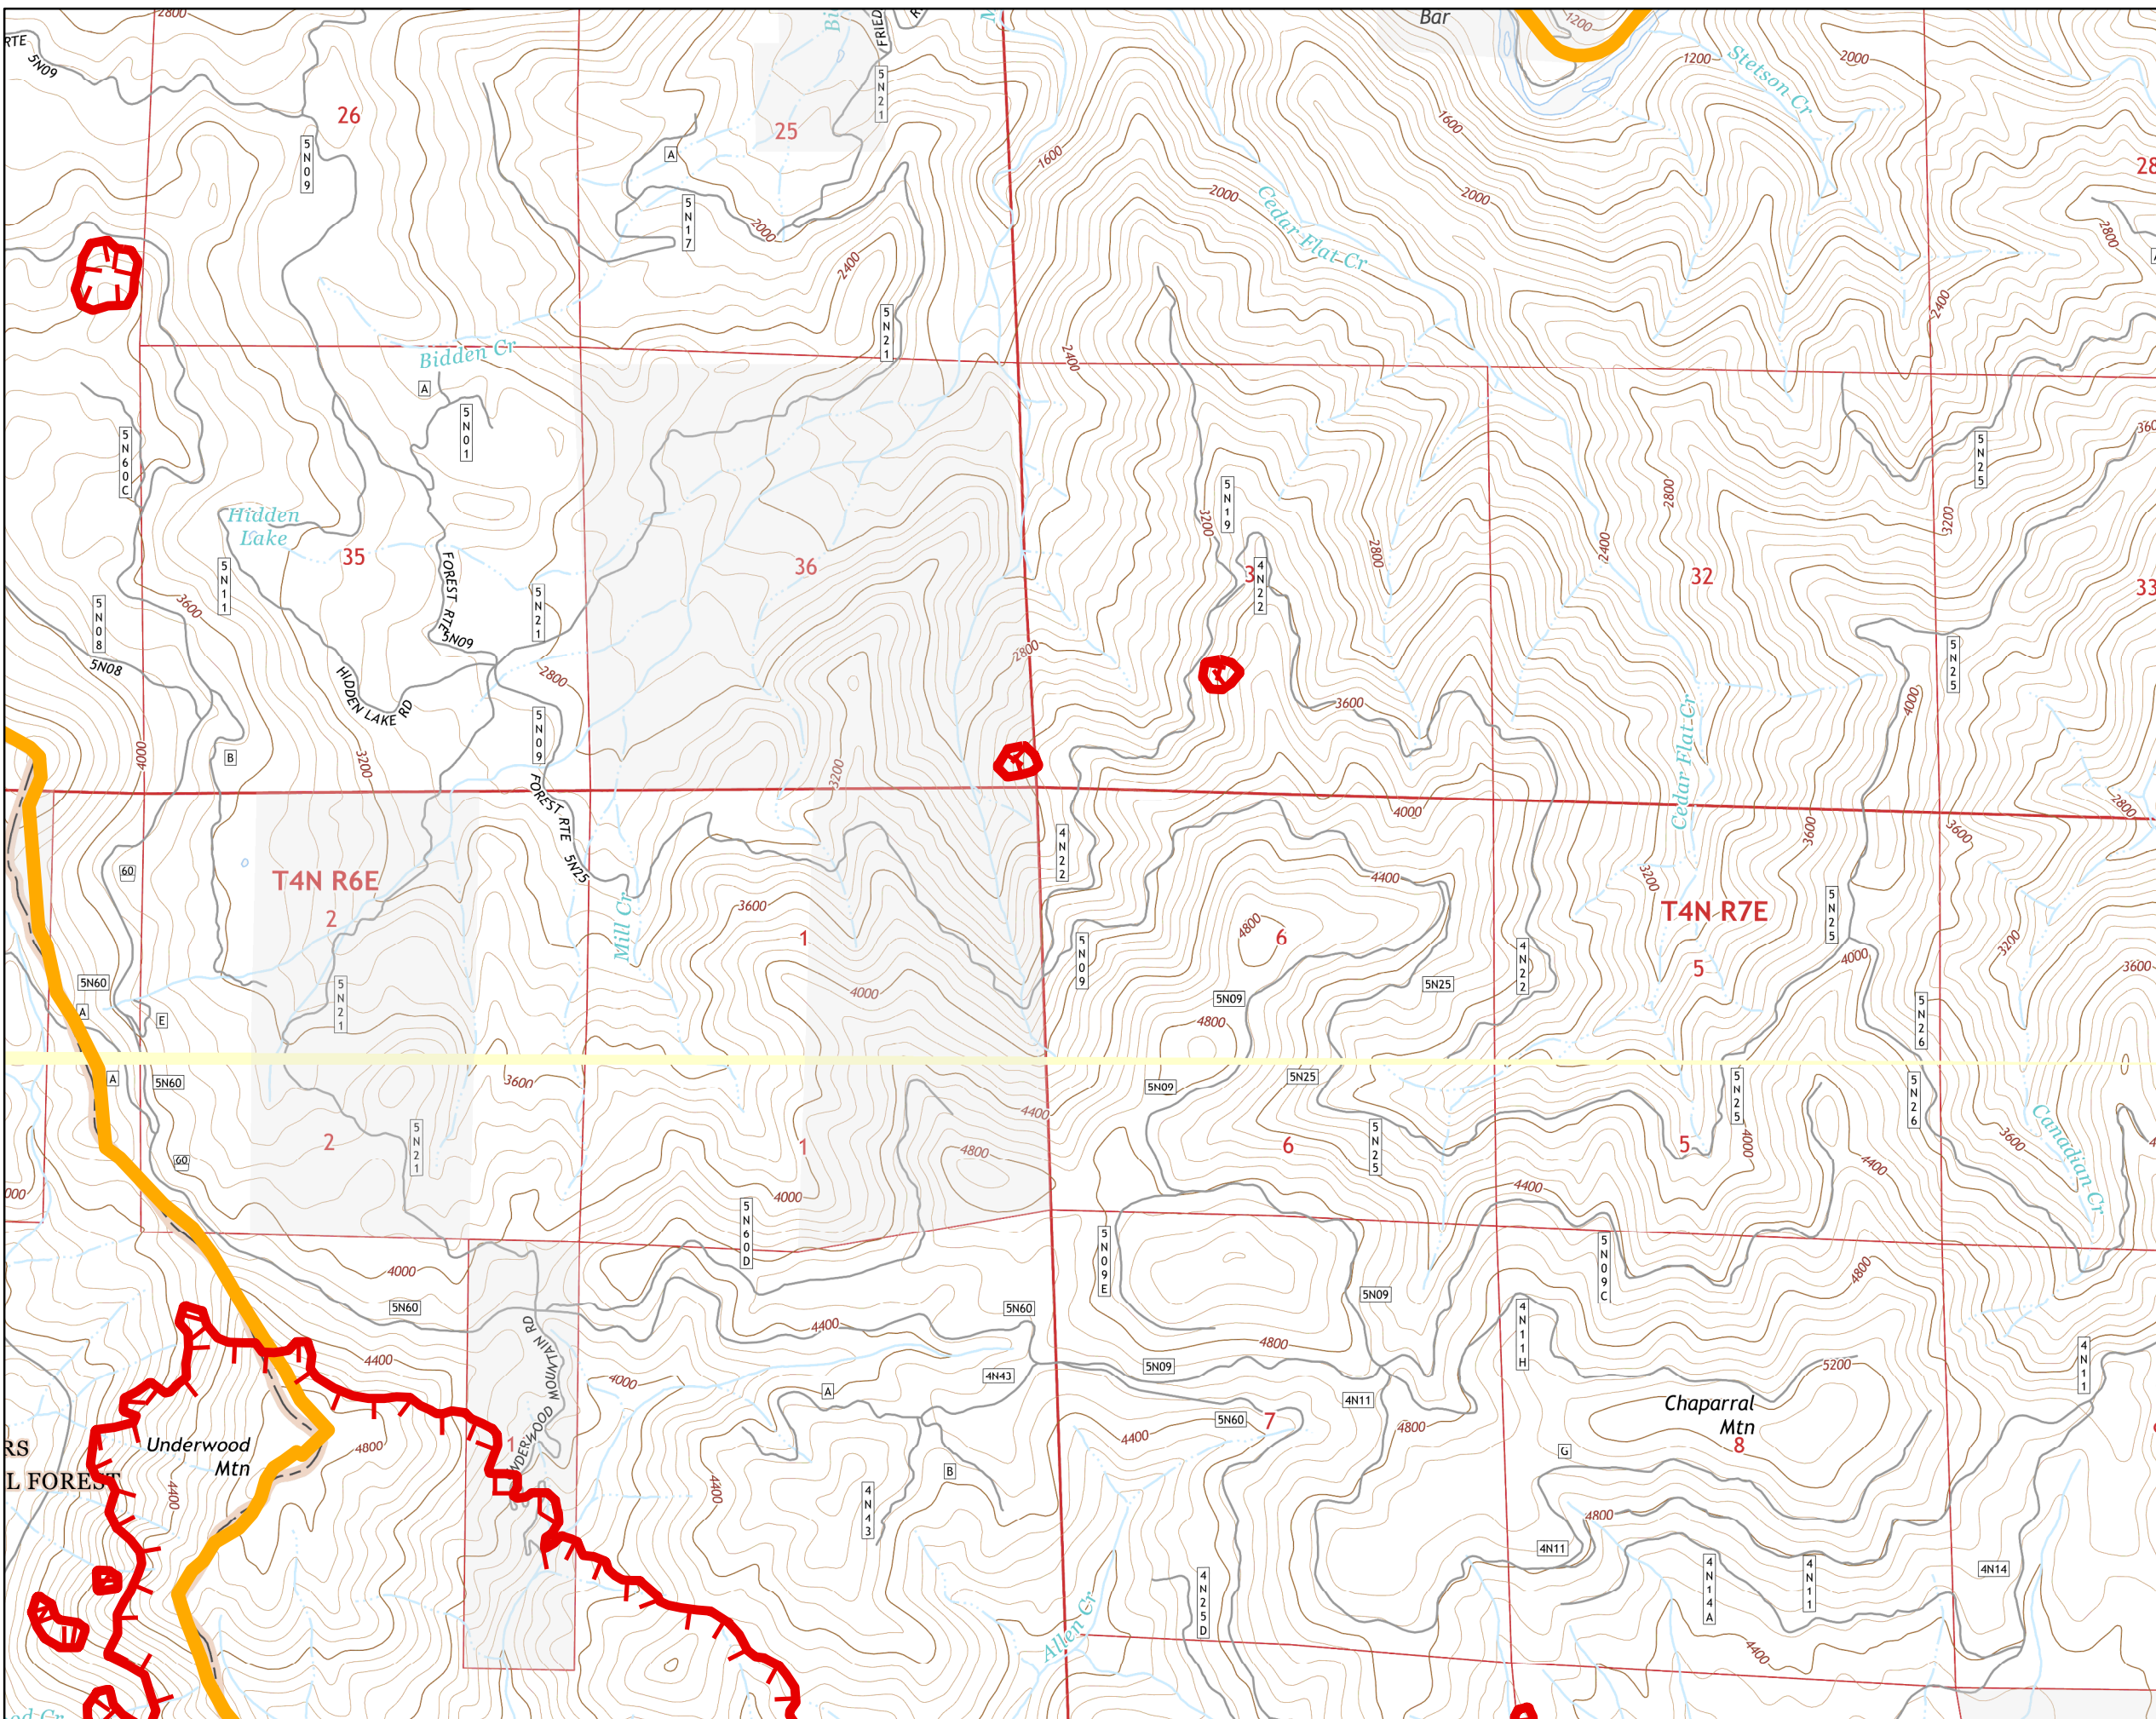

Fork Complex CA-SHF-002067

IAP Map August 1, 2015 Night Shift Page 2

Legend

-  IR Heat Perimeter
20150731 2009hrs
-  IA_Responsibility
-  Fire Location

Fork Complex CA-SHF-002067

IAP Map
August 1, 2015
Night Shift
Page 3

Legend

 IR Heat Perimeter
20150731 2009hrs

 IA_Responsibility

 Fire Location

Fork Complex CA-SHF-002067

IAP Map
August 1, 2015
Night Shift
Page 4

Legend

 IR Heat Perimeter
20150731 2009hrs

 IA_Responsibility

 Fire Location

Fork Complex CA-SHF-002067

IAP Map
August 1, 2015
Night Shift
Page 5

Legend

-  IR Heat Perimeter
20150731 2009hrs
-  IA_Responsibility
-  Fire Location

Fork Complex CA-SHF-002067