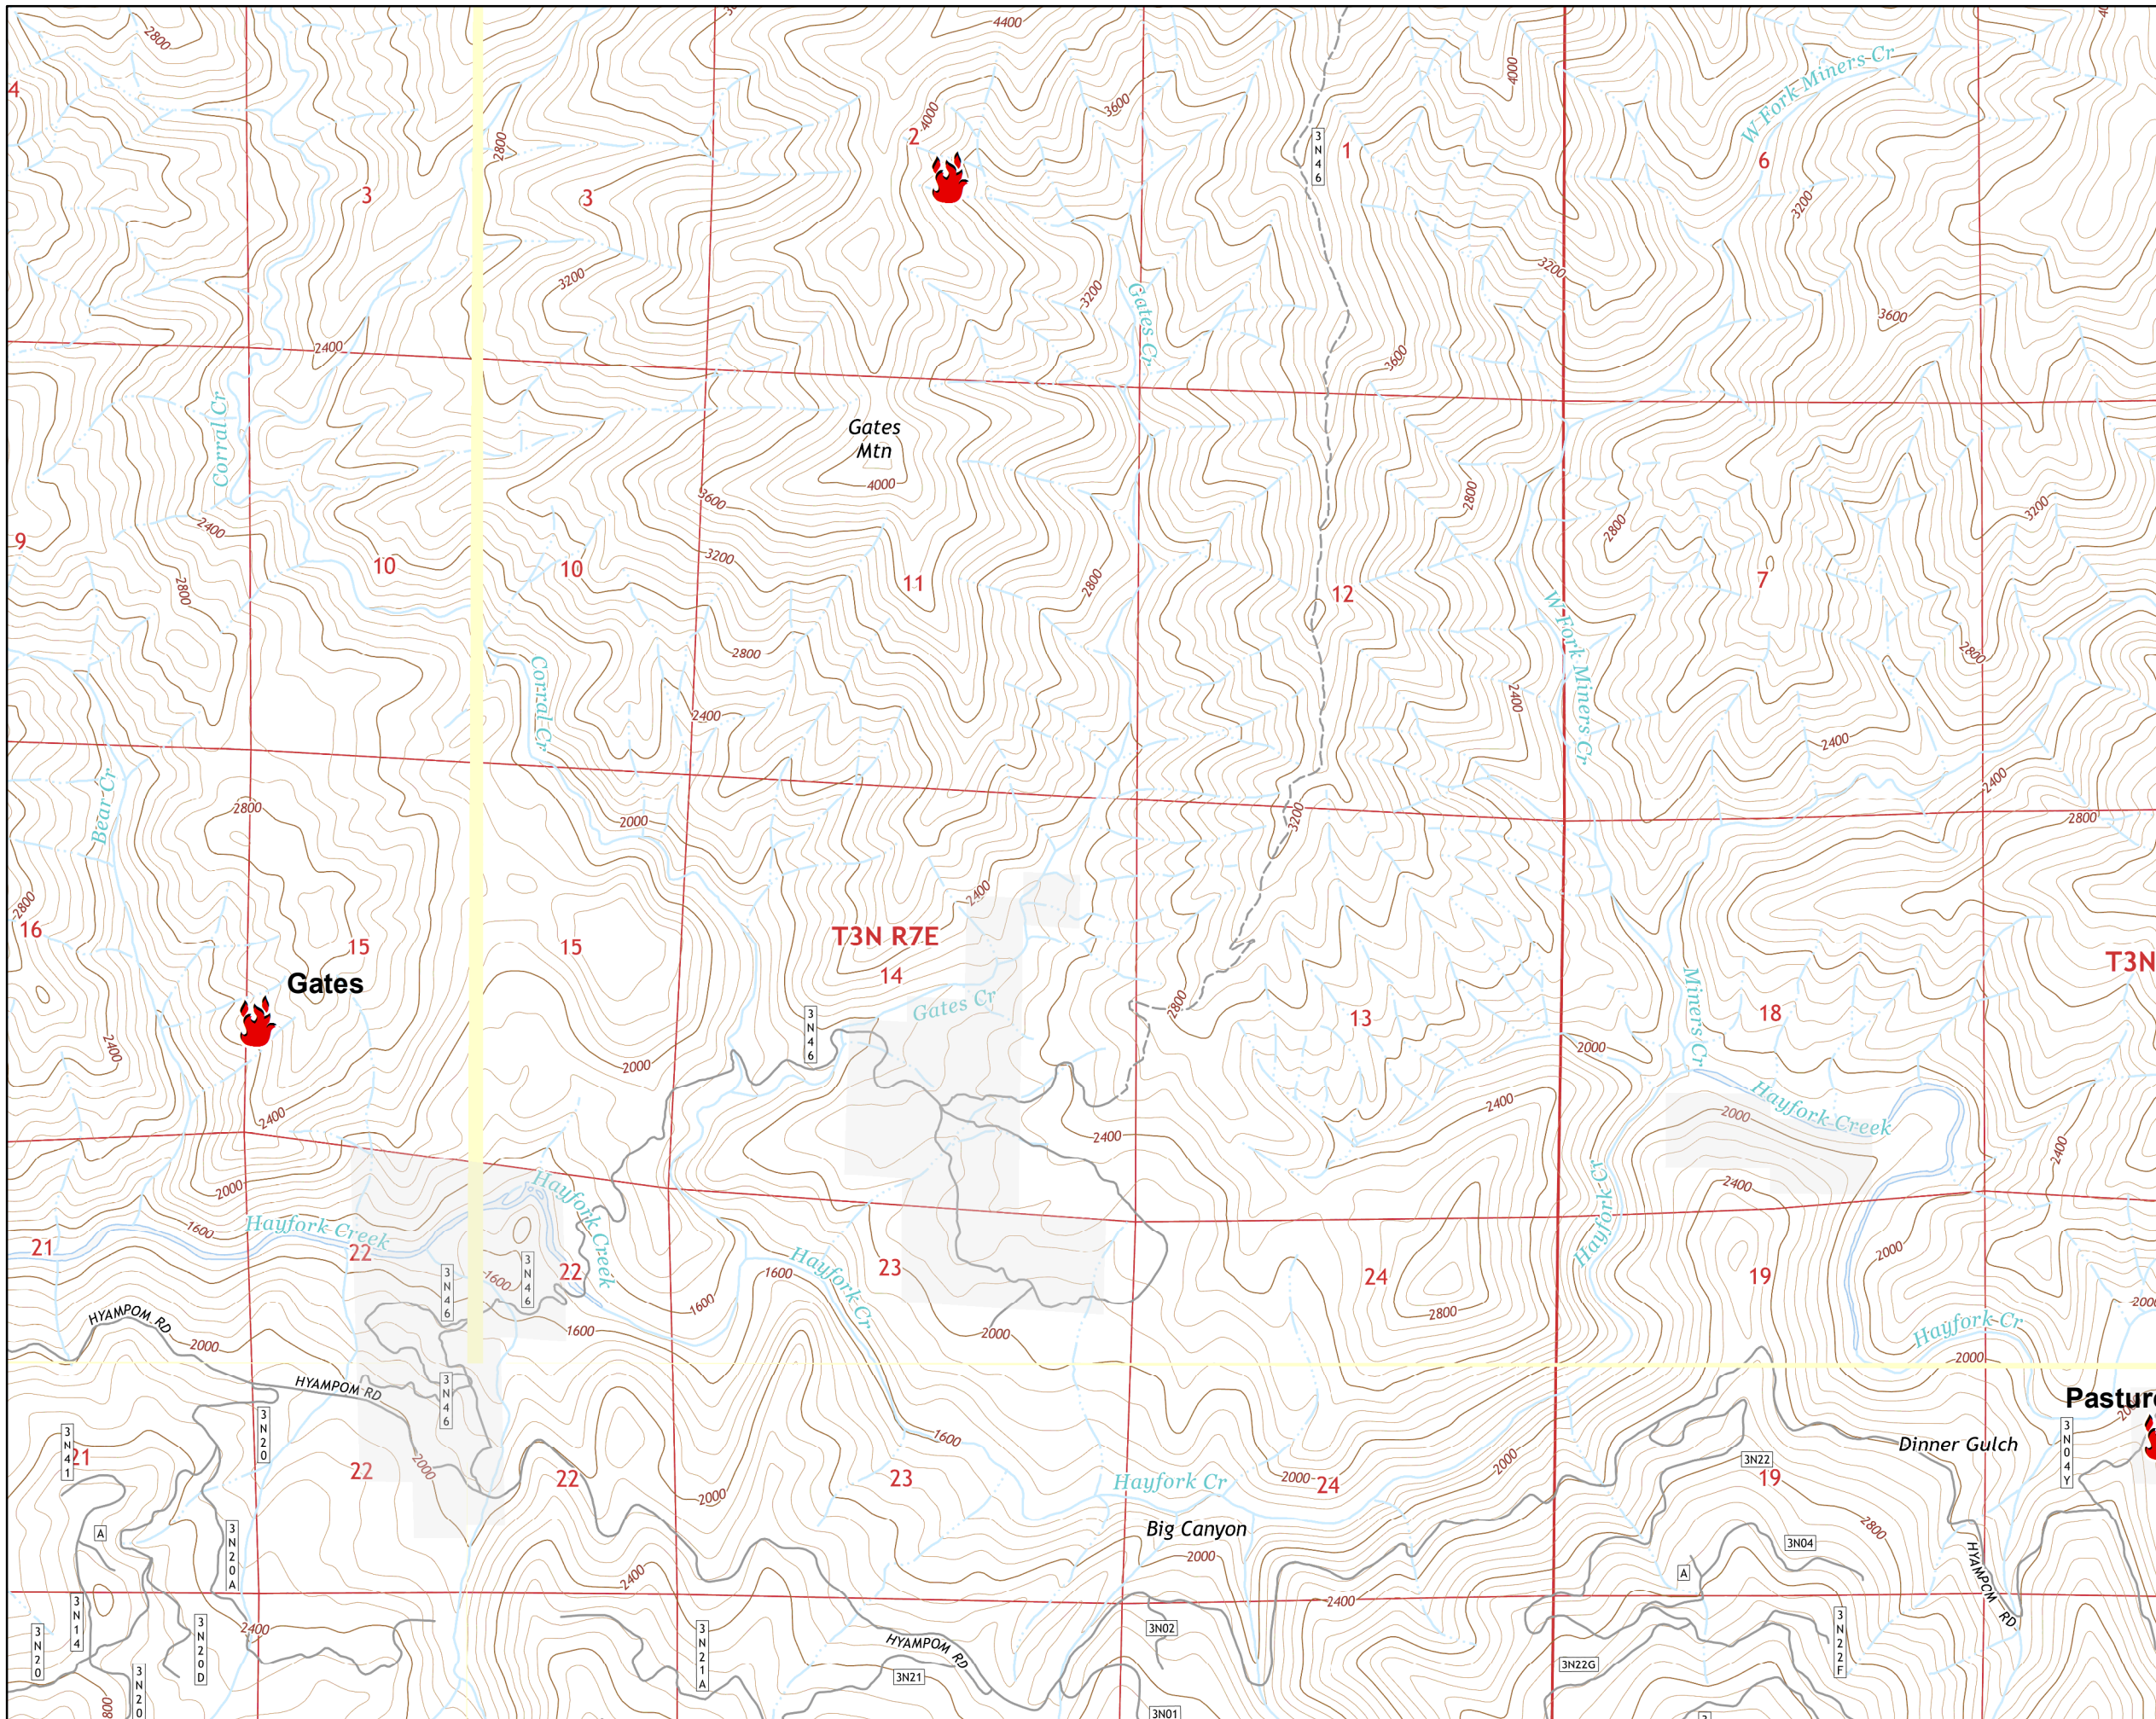

Legend

-  IR Heat Perimeter
20150731 2009hrs
-  IA_Responsibility
-  Fire Location

Fork Complex CA-SHF-002067

IAP Map
August 1, 2015
Night Shift
Page 10

Legend

-  IR Heat Perimeter
20150731 2009hrs
-  IA_Responsibility
-  Fire Location

Fork Complex CA-SHF-002067

IAP Map August 1, 2015 Night Shift Page 11

Legend

-  IR Heat Perimeter
20150731 2009hrs
-  IA_Responsibility
-  Fire Location

Fork Complex CA-SHF-002067

IAP Map
August 1, 2015
Night Shift
Page 12