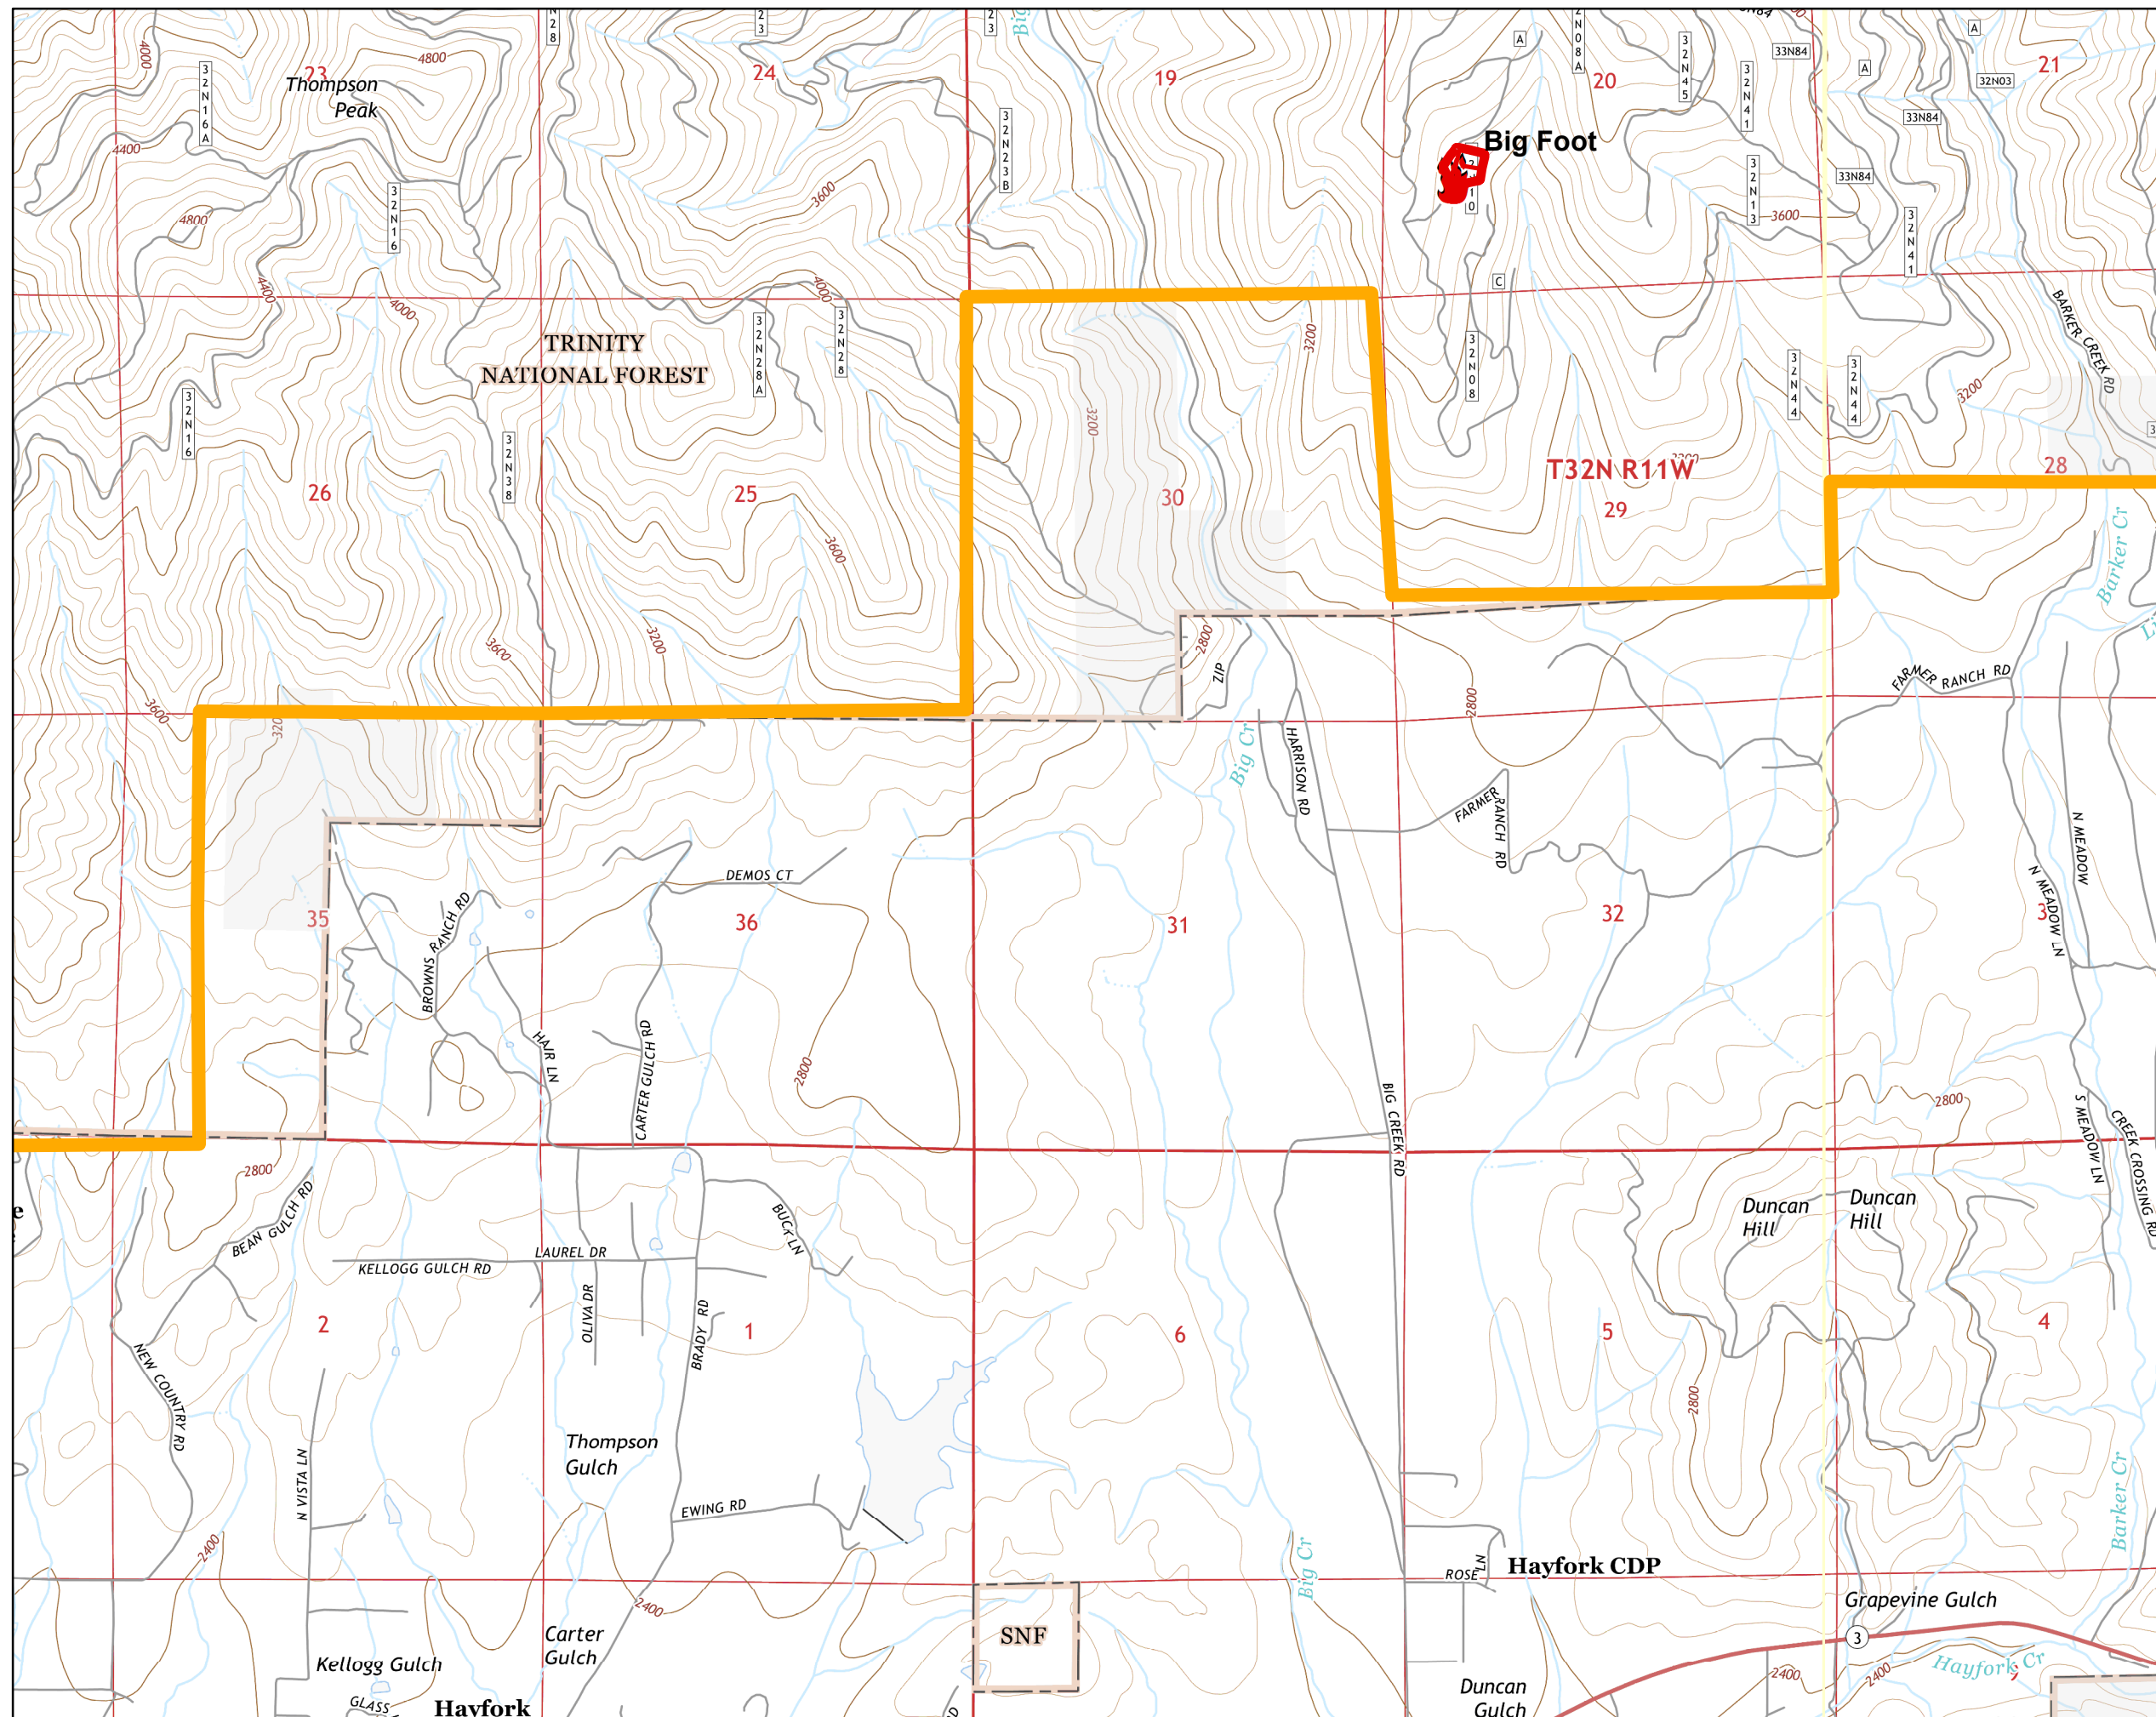

Fork Complex CA-SHF-002067

IAP Map
August 1, 2015
Night Shift
Page 17

Legend

-  IR Heat Perimeter
20150731 2009hrs
-  IA_Responsibility
-  Fire Location

Fork Complex CA-SHF-002067

IAP Map
August 1, 2015
Night Shift
Page 18

Legend

-  IR Heat Perimeter
20150731 2009hrs
-  IA_Responsibility
-  Fire Location

Fork Complex CA-SHF-002067

IAP Map
August 1, 2015
Night Shift
Page 19

Legend

-  IR Heat Perimeter
20150731 2009hrs
-  IA_Responsibility
-  Fire Location

Fork Complex CA-SHF-002067

IAP Map
August 1, 2015
Night Shift
Page 20

Legend

-  IR Heat Perimeter
20150731 2009hrs
-  IA_Responsibility
-  Fire Location

Fork Complex CA-SHF-002067

IAP Map
August 1, 2015
Night Shift
Page 21