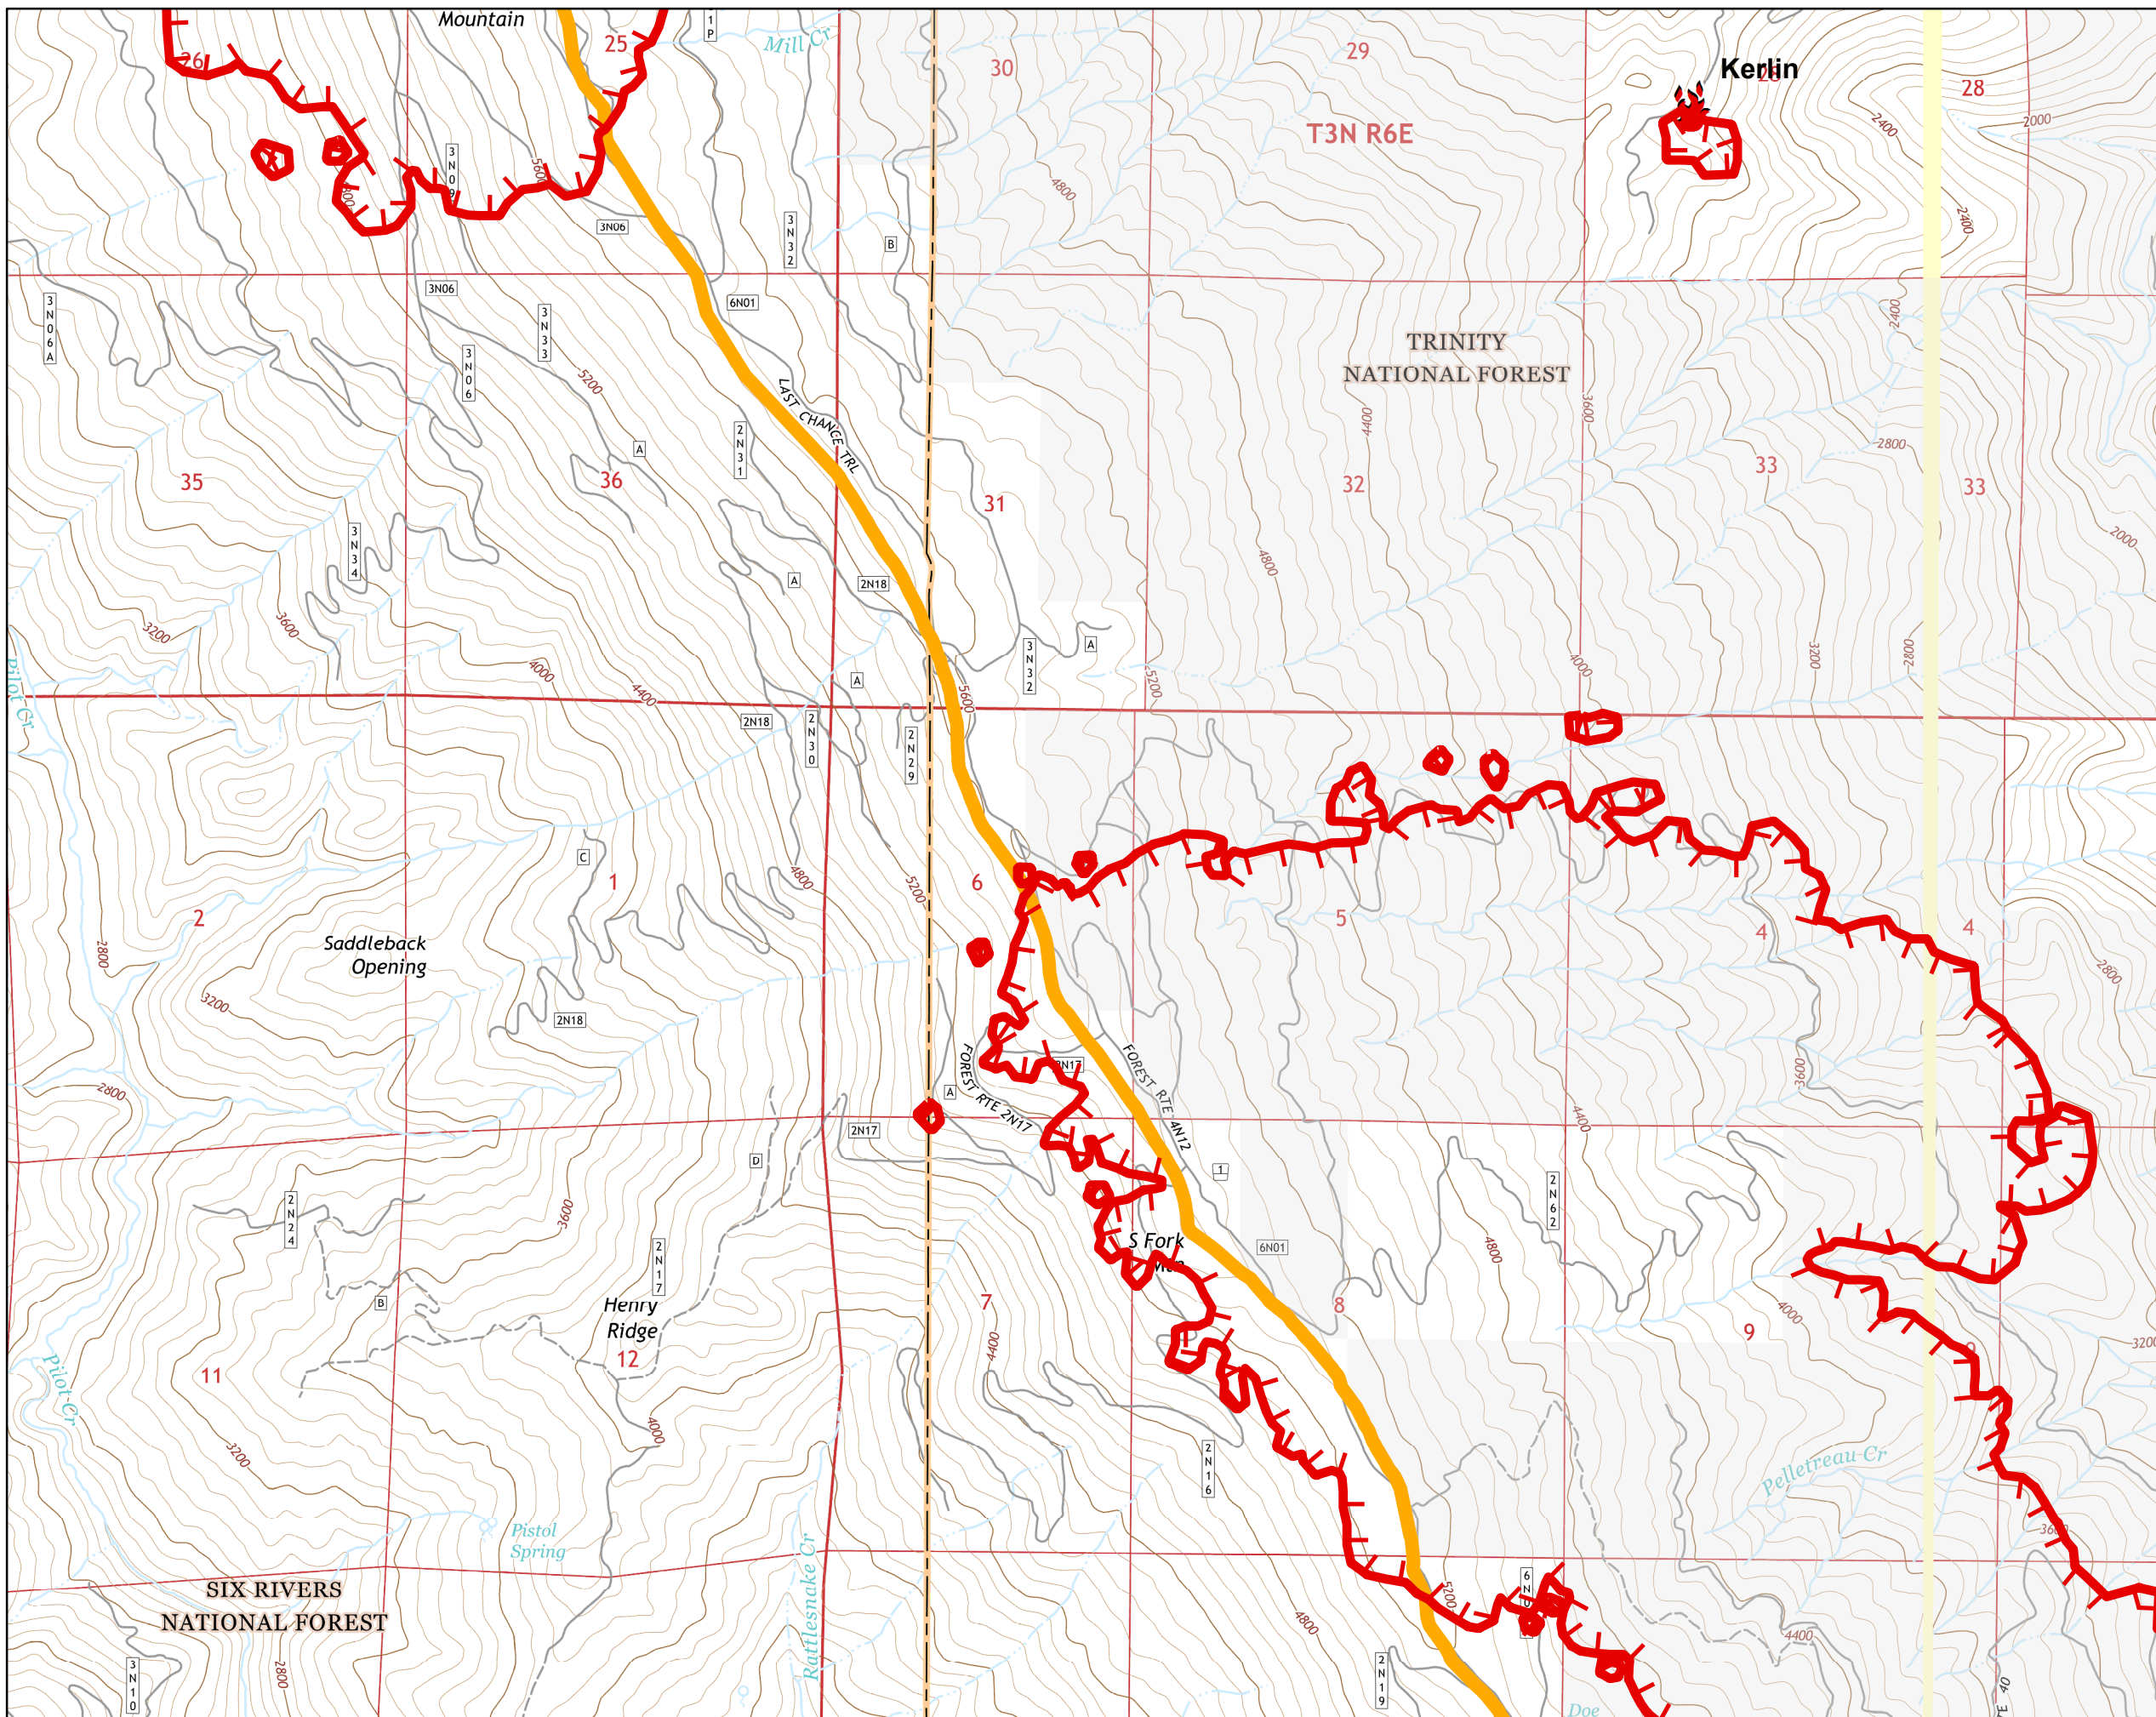

Fork Complex CA-SHF-002067

IAP Map August 1, 2015 Night Shift Page 8

Legend

 IR Heat Perimeter
20150731 2009hrs

 IA_Responsibility

 Fire Location

Fork Complex CA-SHF-002067

IAP Map August 1, 2015 Night Shift Page 9

Legend

-  IR Heat Perimeter
20150731 2009hrs
-  IA_Responsibility
-  Fire Location

Fork Complex CA-SHF-002067

IAP Map
August 1, 2015
Night Shift
Page 10

Legend

-  IR Heat Perimeter
20150731 2009hrs
-  IA_Responsibility
-  Fire Location

Fork Complex CA-SHF-002067

IAP Map August 1, 2015 Night Shift Page 11

Legend

-  IR Heat Perimeter
20150731 2009hrs
-  IA_Responsibility
-  Fire Location

Fork Complex CA-SHF-002067

IAP Map
August 1, 2015
Night Shift
Page 12

Legend

-  IR Heat Perimeter
20150731 2009hrs
-  IA_Responsibility
-  Fire Location

Fork Complex CA-SHF-002067

IAP Map
August 1, 2015
Night Shift
Page 13

Legend

-  IR Heat Perimeter
20150731 2009hrs
-  IA_Responsibility
-  Fire Location