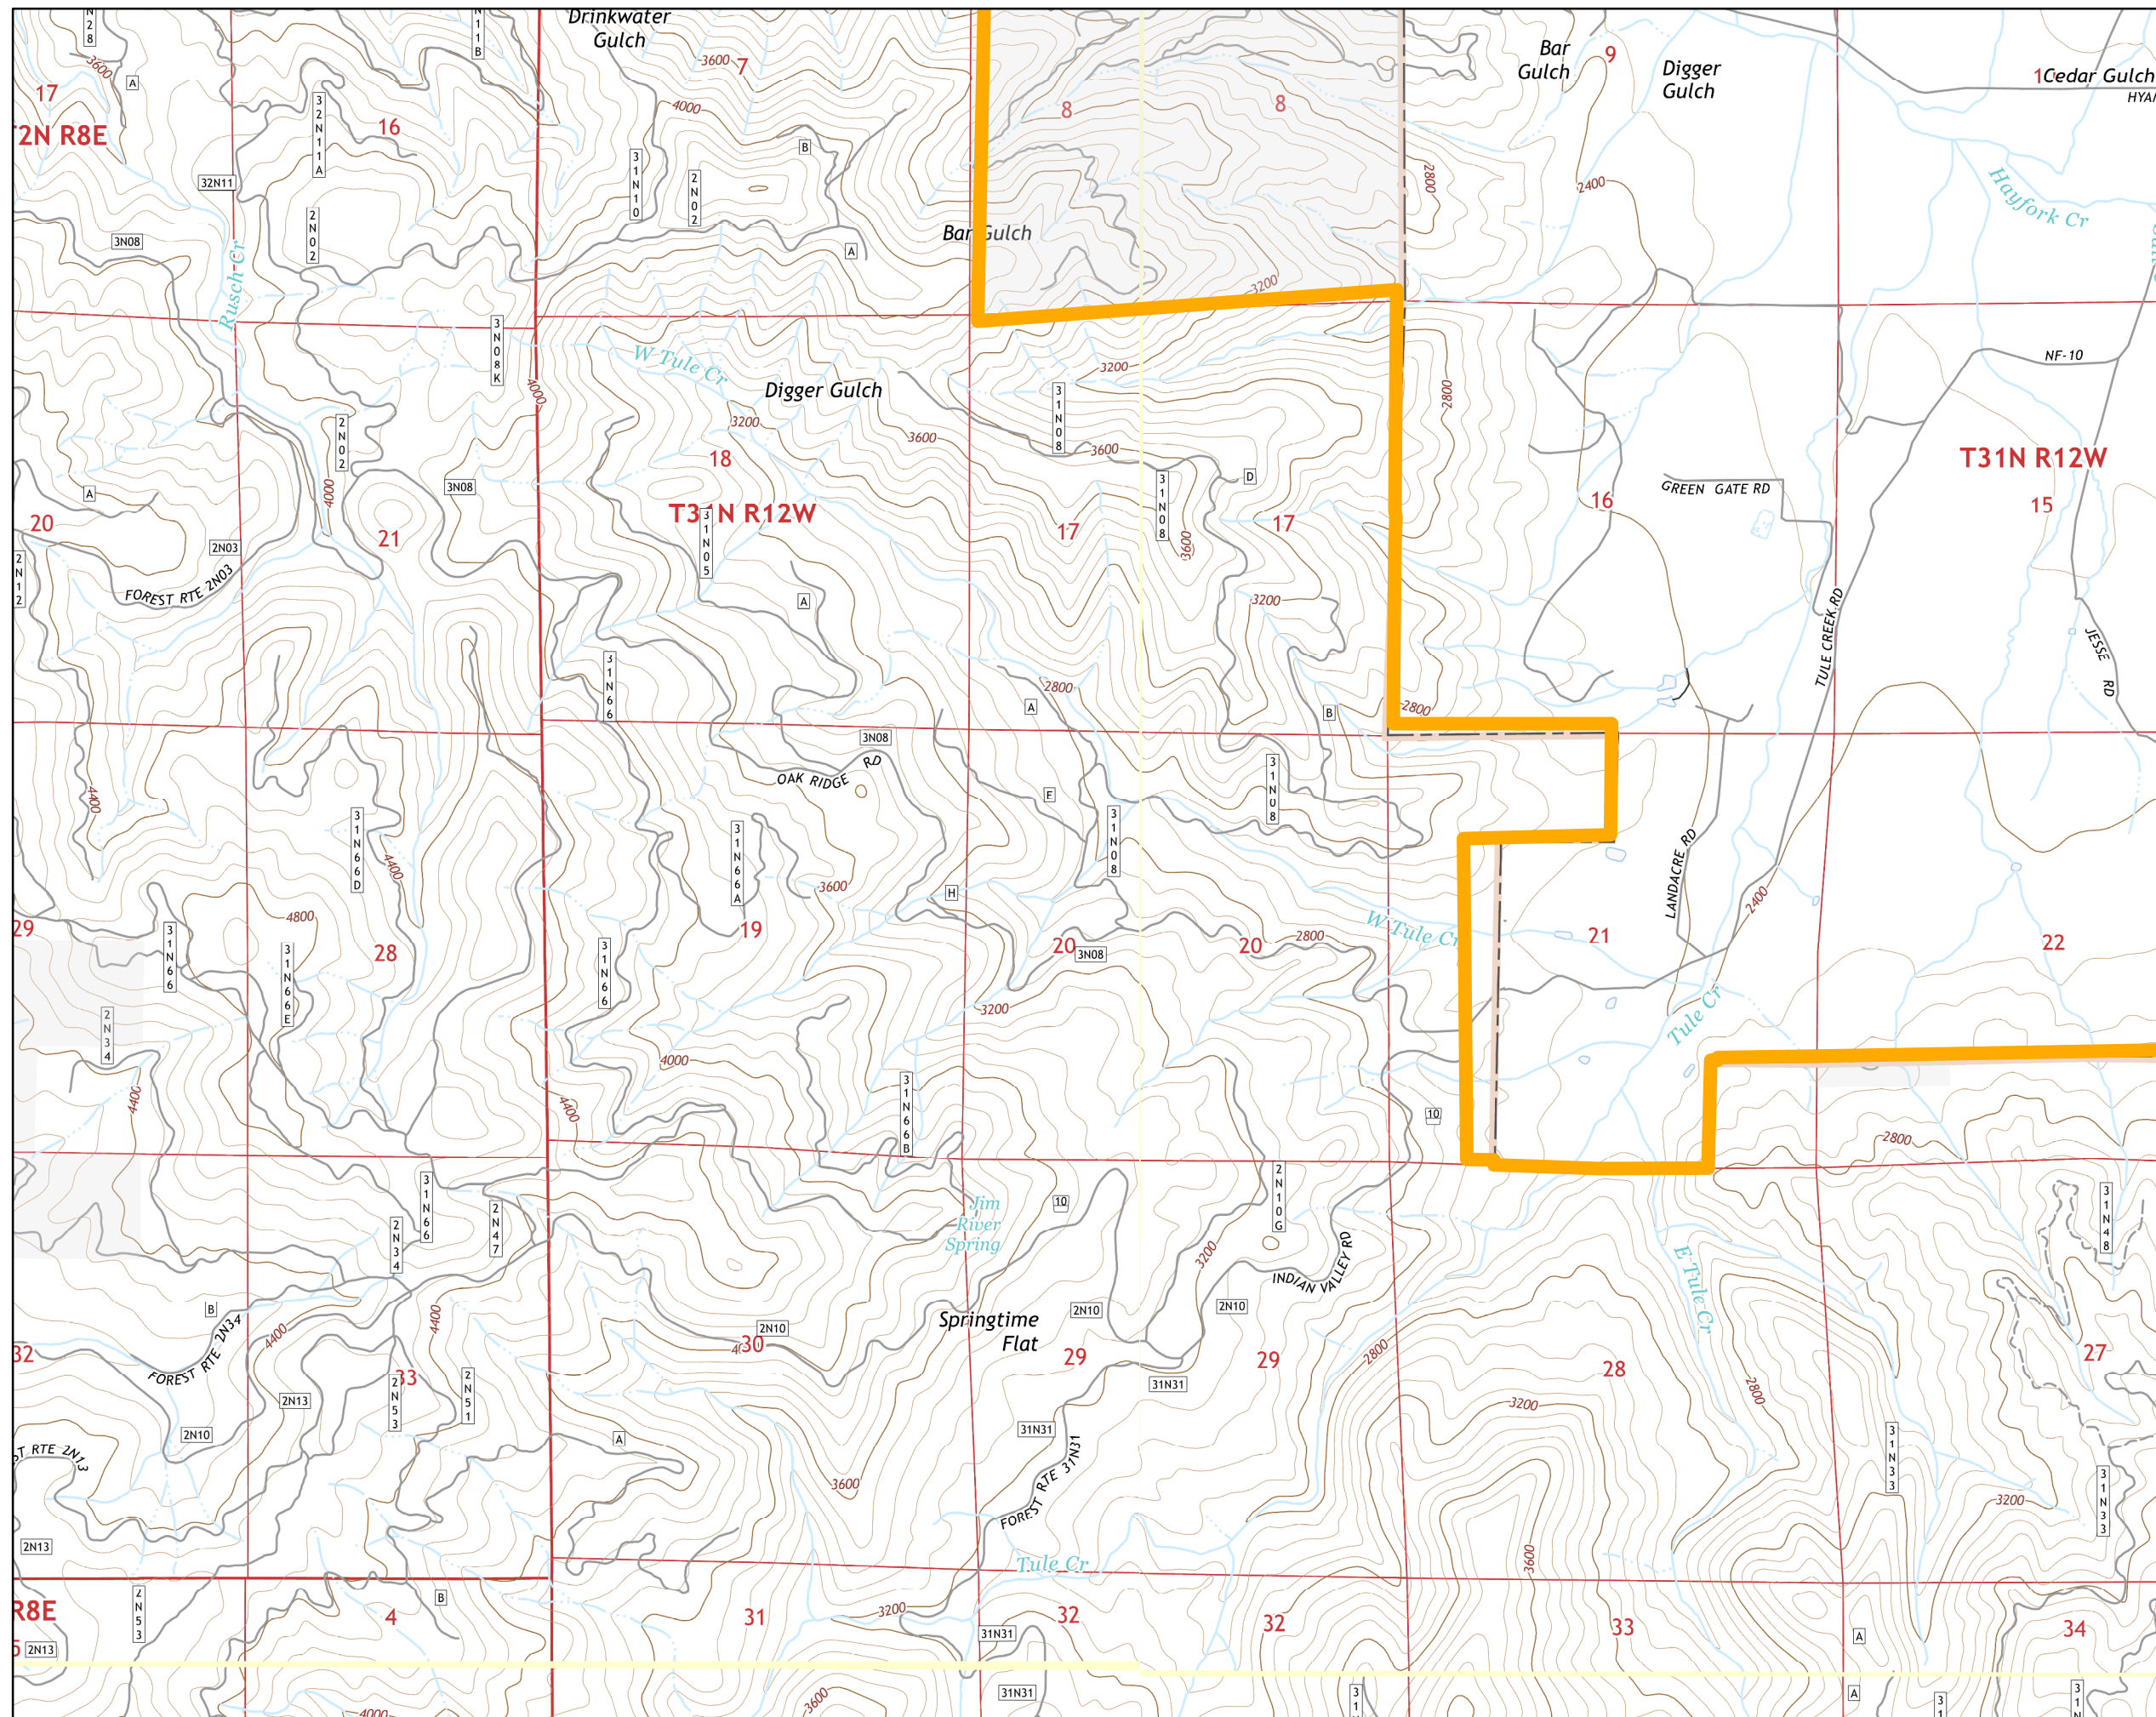

Legend

-  IR Heat Perimeter
20150731 2009hrs
-  IA_Responsibility
-  Fire Location

Fork Complex CA-SHF-002067

IAP Map
August 1, 2015
Night Shift
Page 19

Legend

-  IR Heat Perimeter
20150731 2009hrs
-  IA_Responsibility
-  Fire Location

Fork Complex CA-SHF-002067

IAP Map
August 1, 2015
Night Shift
Page 20

Legend

-  IR Heat Perimeter
20150731 2009hrs
-  IA_Responsibility
-  Fire Location

Fork Complex CA-SHF-002067

IAP Map
August 1, 2015
Night Shift
Page 21

Legend

 IR Heat Perimeter
20150731 2009hrs

 IA_Responsibility

 Fire Location

Fork Complex CA-SHF-002067

IAP Map August 1, 2015 Night Shift Page 22

Legend

-  IR Heat Perimeter
20150731 2009hrs
-  IA_Responsibility
-  Fire Location

Fork Complex CA-SHF-002067

IAP Map
August 1, 2015
Night Shift
Page 23

Legend

-  IR Heat Perimeter
20150731 2009hrs
-  IA_Responsibility
-  Fire Location

Fork Complex CA-SHF-002067

IAP Map
August 1, 2015
Night Shift
Page 24