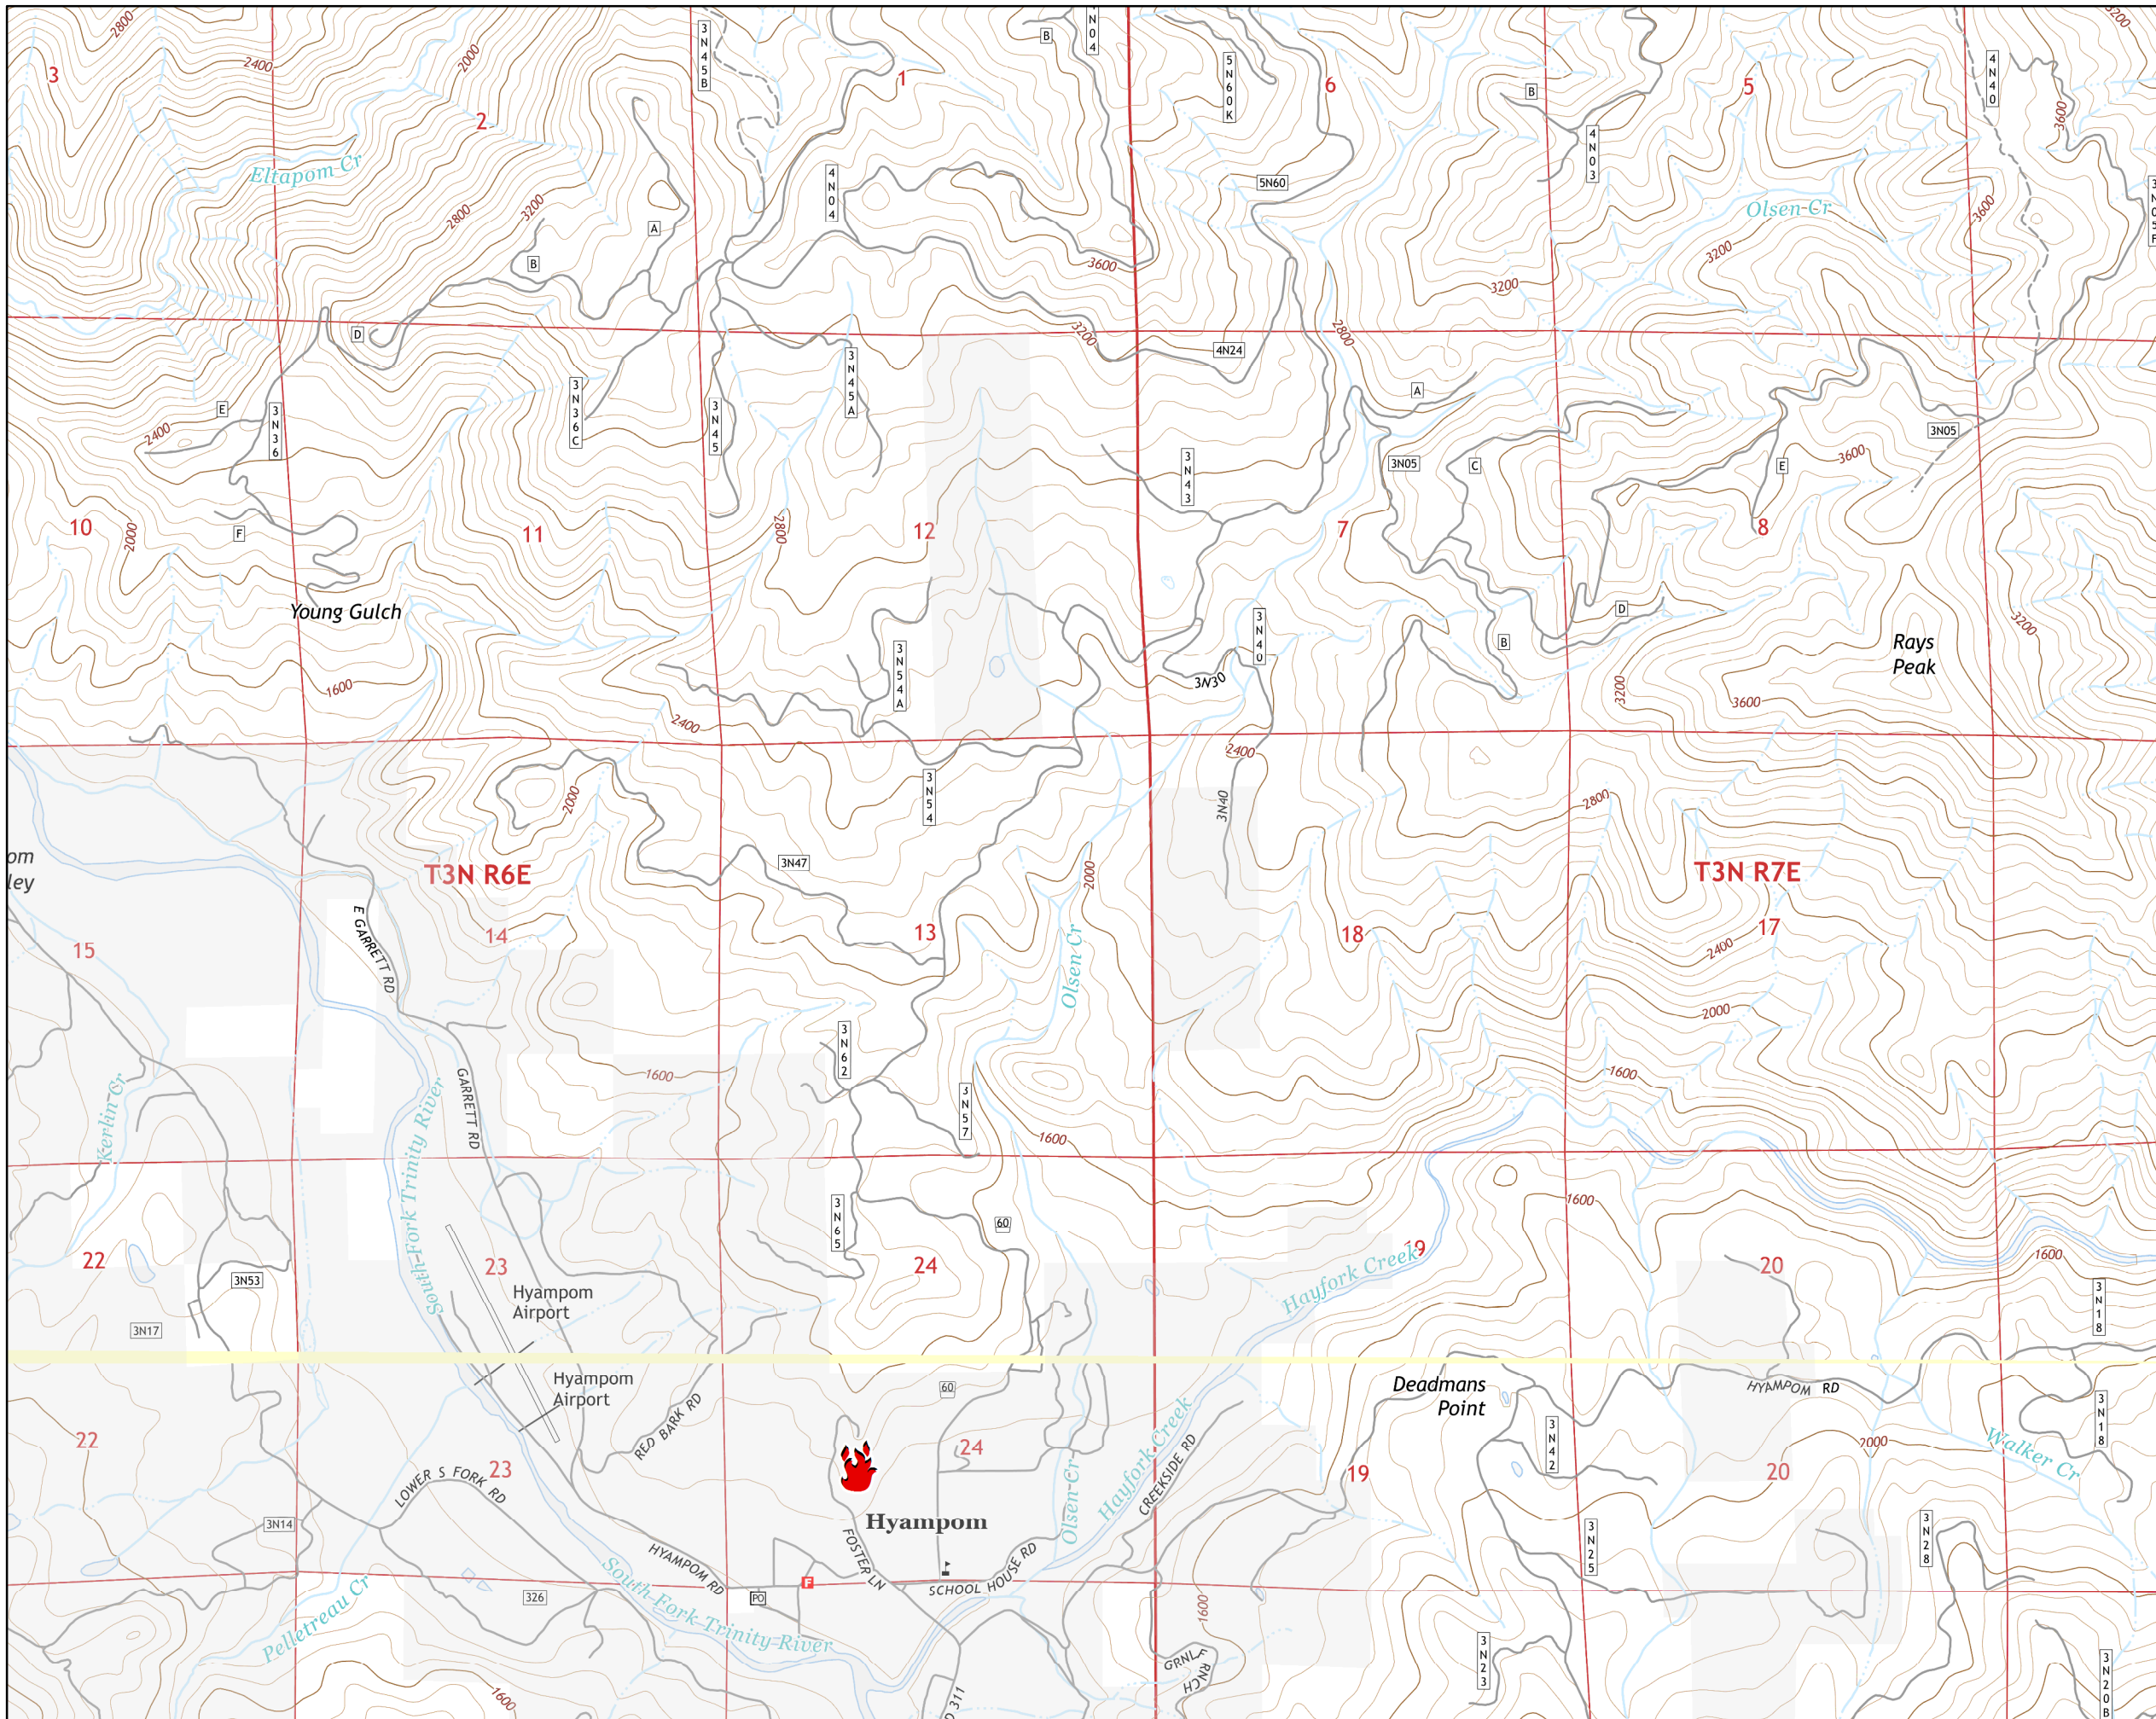

Fork Complex CA-SHF-002067

IAP Map August 1, 2015 Night Shift Page 8

Legend

 IR Heat Perimeter
20150731 2009hrs

 IA_Responsibility

 Fire Location

Fork Complex CA-SHF-002067

IAP Map August 1, 2015 Night Shift Page 9

Legend

-  IR Heat Perimeter
20150731 2009hrs
-  IA_Responsibility
-  Fire Location

Fork Complex CA-SHF-002067

IAP Map
August 1, 2015
Night Shift
Page 10

Legend

-  IR Heat Perimeter
20150731 2009hrs
-  IA_Responsibility
-  Fire Location