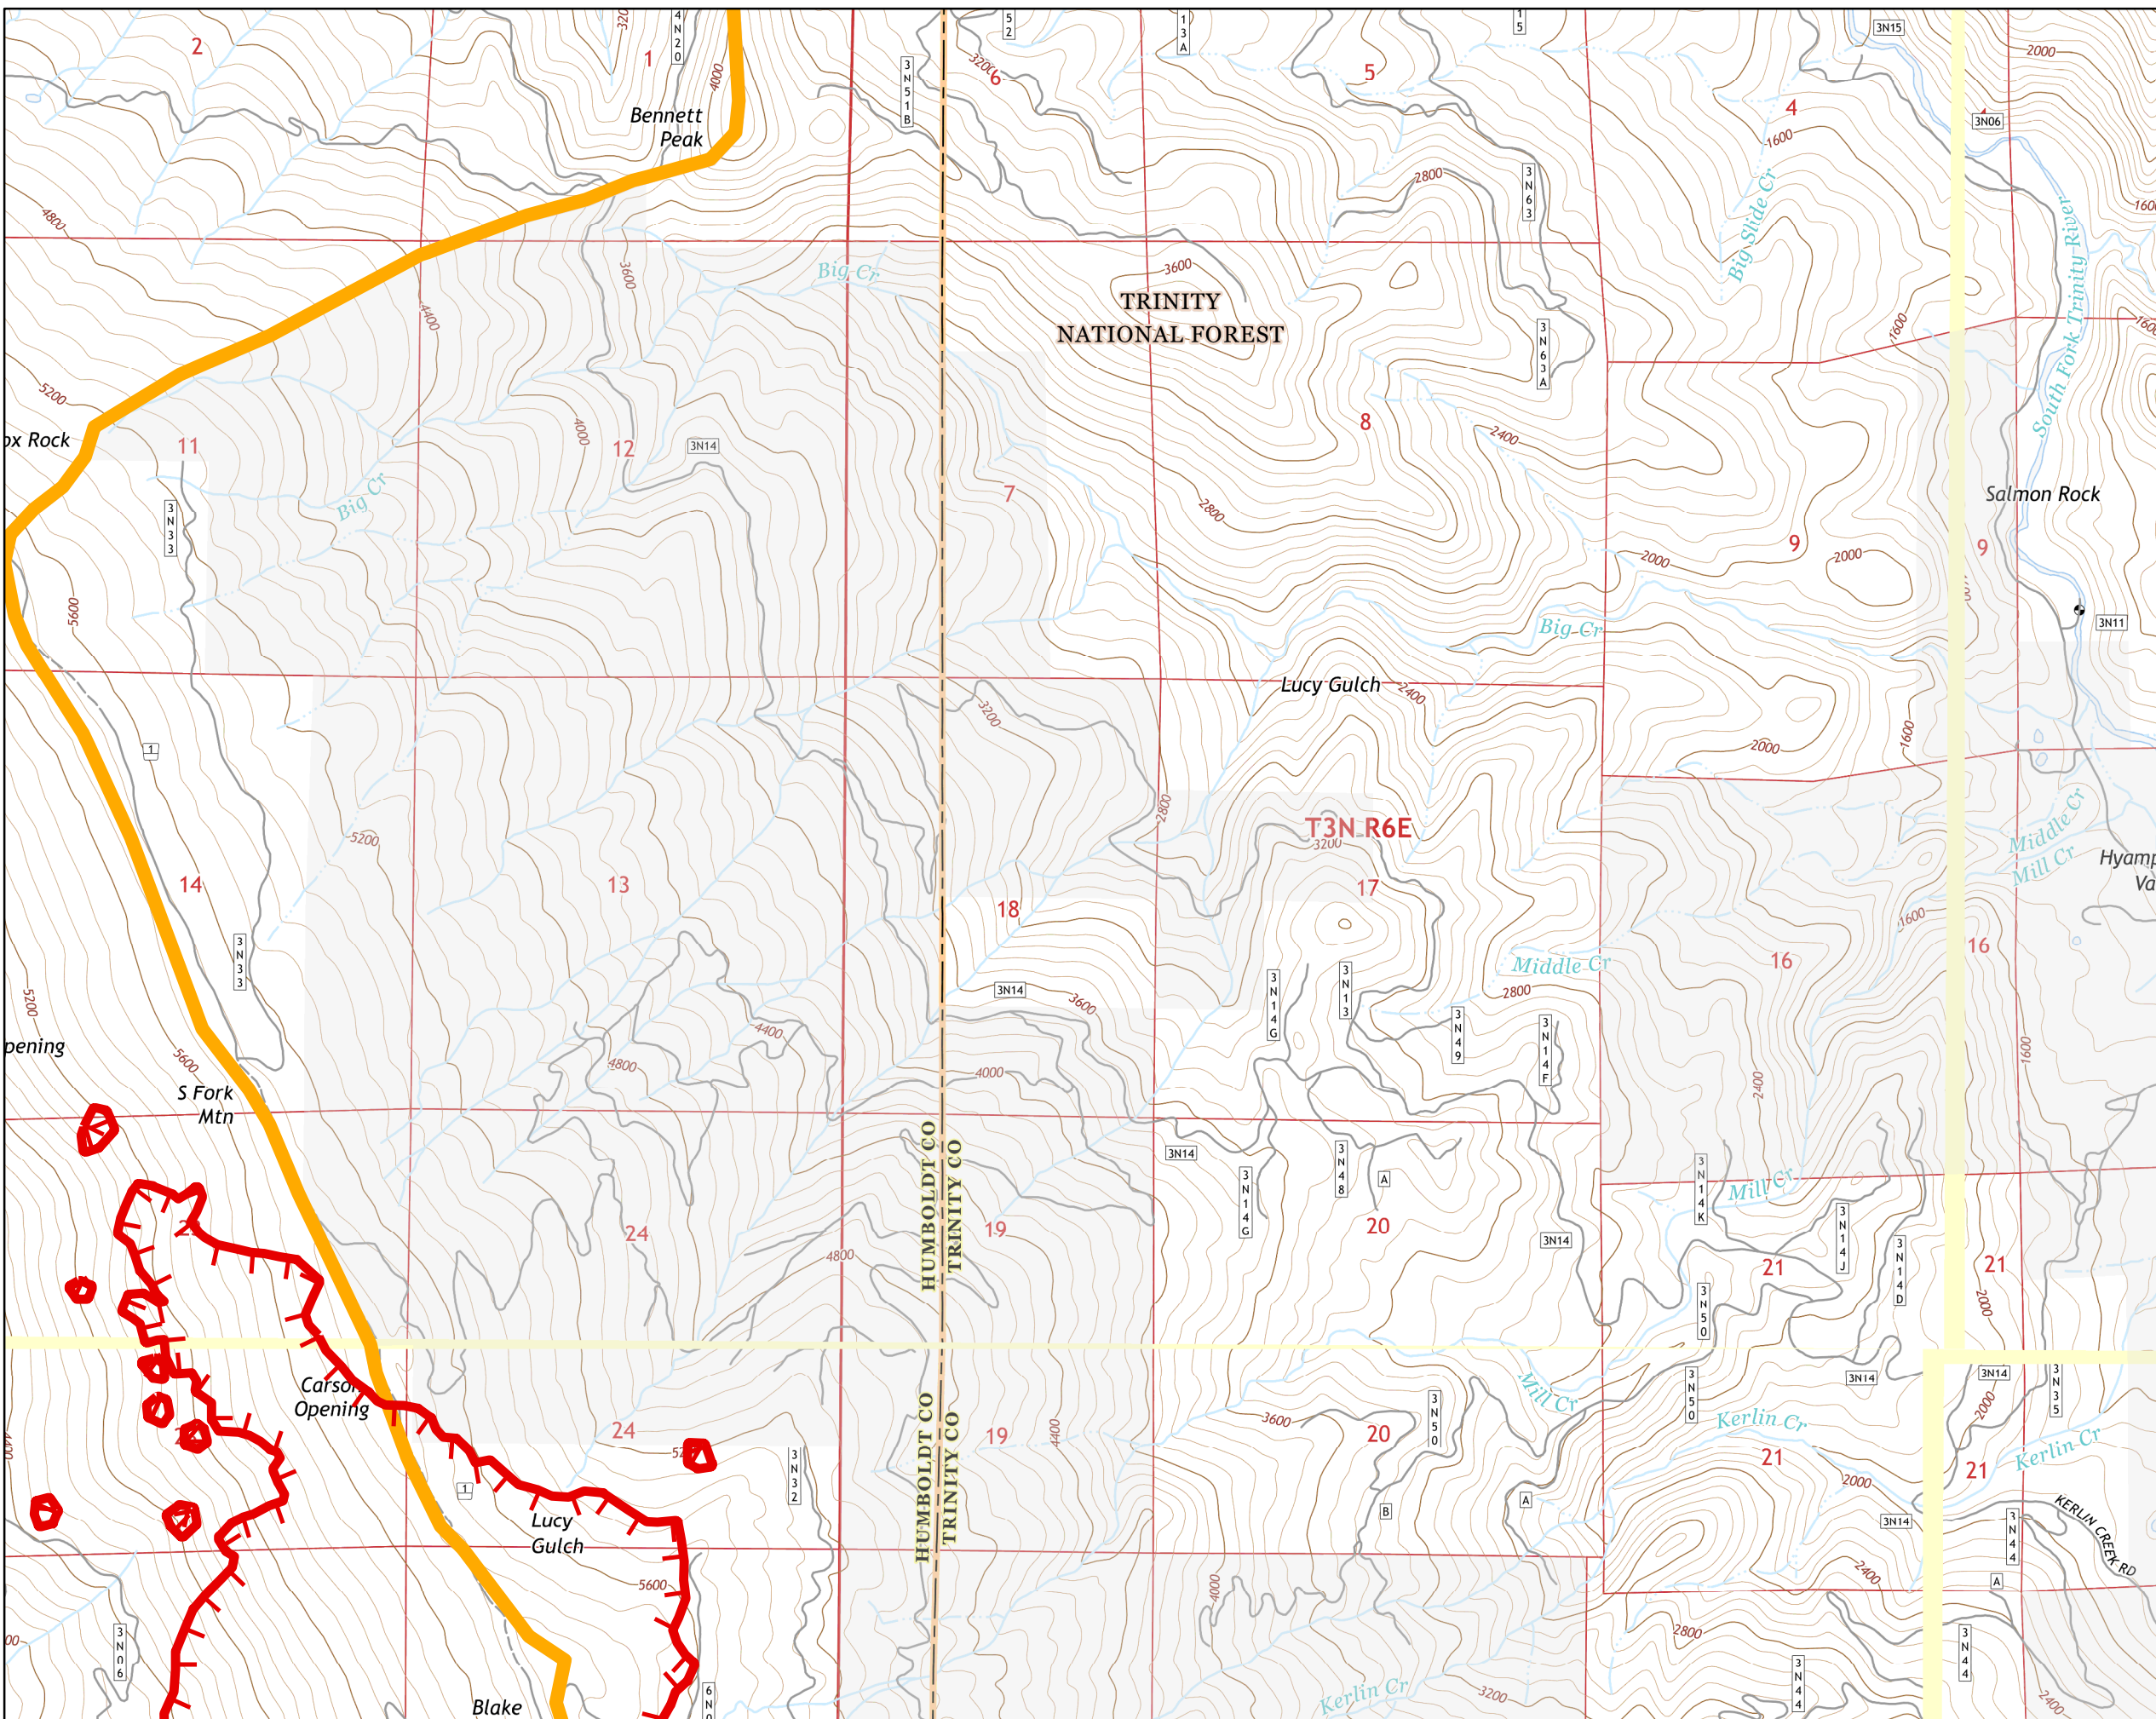

Fork Complex CA-SHF-002067

IAP Map August 1, 2015 Night Shift Page 8

Legend

 IR Heat Perimeter
20150731 2009hrs

 IA_Responsibility

 Fire Location

Fork Complex CA-SHF-002067

IAP Map August 1, 2015 Night Shift Page 9

Legend

-  IR Heat Perimeter
20150731 2009hrs
-  IA_Responsibility
-  Fire Location

Fork Complex CA-SHF-002067

IAP Map
August 1, 2015
Night Shift
Page 10

Legend

-  IR Heat Perimeter
20150731 2009hrs
-  IA_Responsibility
-  Fire Location