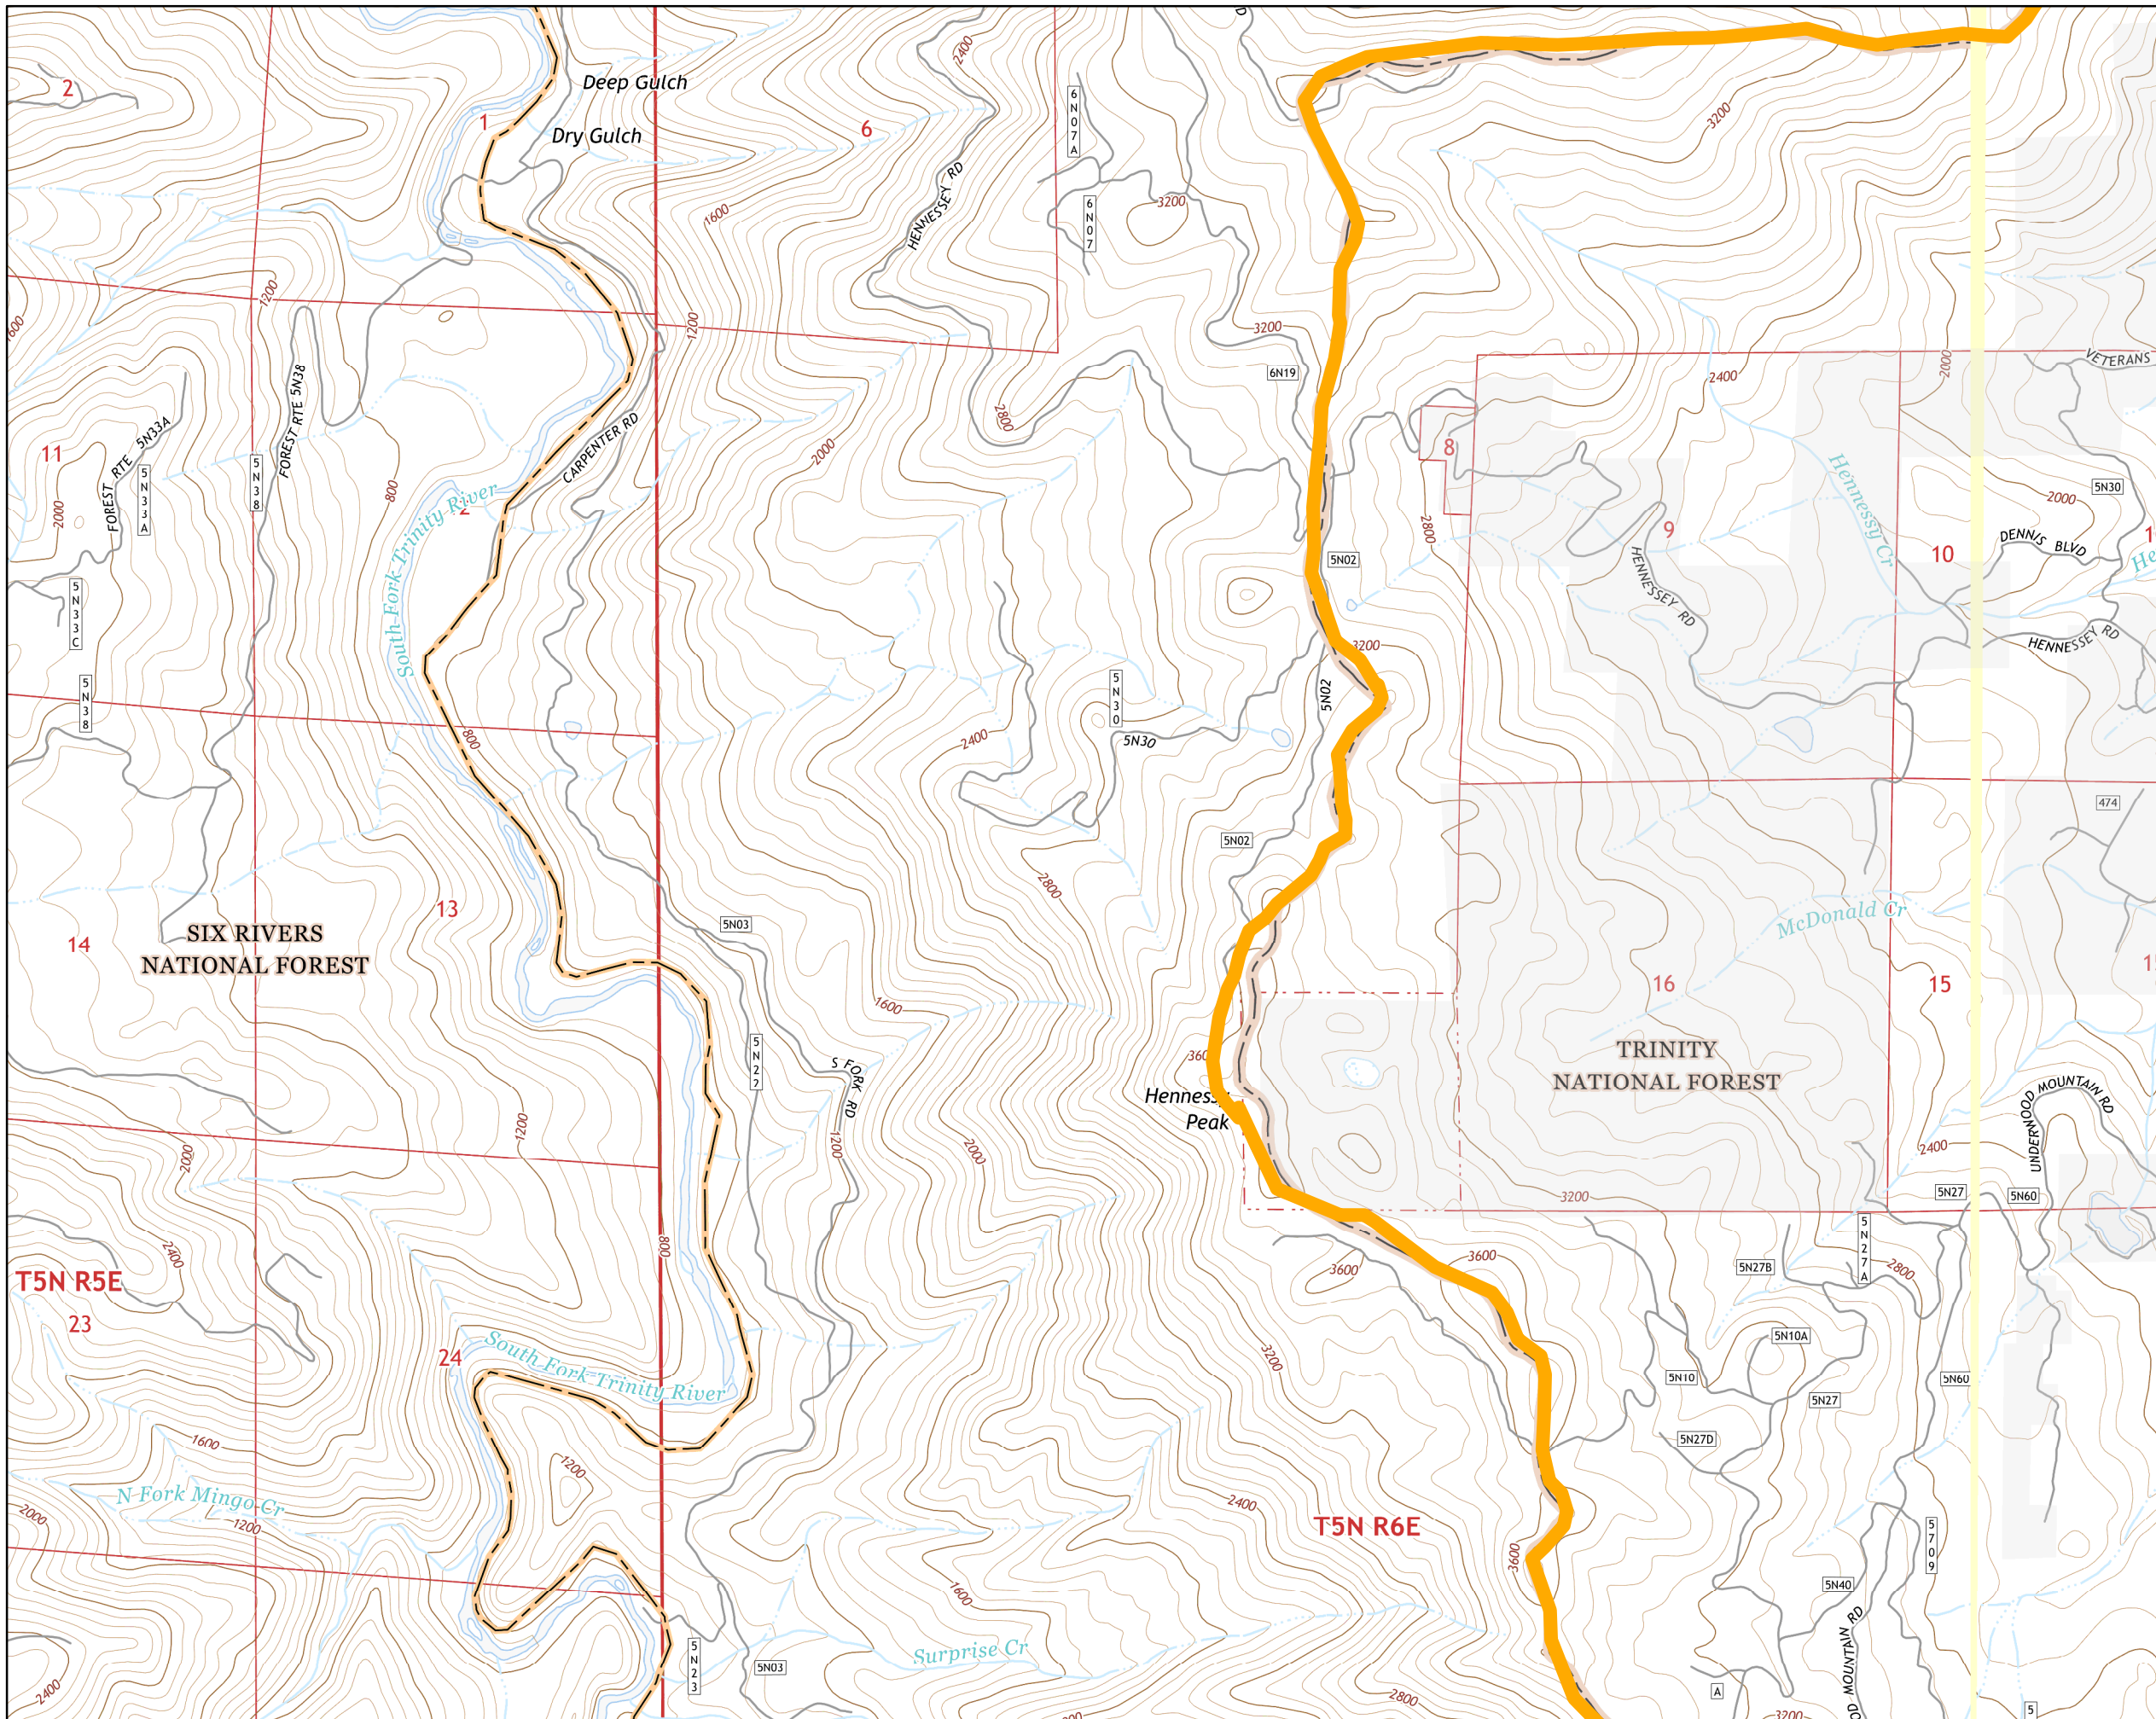

Fork Complex CA-SHF-002067

IAP Index Map August 1, 2015 Night Shift

Legend

-  Divisions
-  IA Responsibility

Fork Complex CA-SHF-002067

IAP Map
August 1, 2015
Night Shift
Page 1

Legend

-  IR Heat Perimeter
20150731 2009hrs
-  IA_Responsibility
-  Fire Location

Fork Complex CA-SHF-002067

IAP Map August 1, 2015 Night Shift Page 2

Legend

-  IR Heat Perimeter
20150731 2009hrs
-  IA_Responsibility
-  Fire Location

Fork Complex CA-SHF-002067

IAP Map
August 1, 2015
Night Shift
Page 3

Legend

 IR Heat Perimeter
20150731 2009hrs

 IA_Responsibility

 Fire Location

Fork Complex CA-SHF-002067

IAP Map
August 1, 2015
Night Shift
Page 4

Legend

 IR Heat Perimeter
20150731 2009hrs

 IA_Responsibility

 Fire Location

Fork Complex CA-SHF-002067

IAP Map
August 1, 2015
Night Shift
Page 5

Legend

-  IR Heat Perimeter
20150731 2009hrs
-  IA_Responsibility
-  Fire Location

Fork Complex CA-SHF-002067