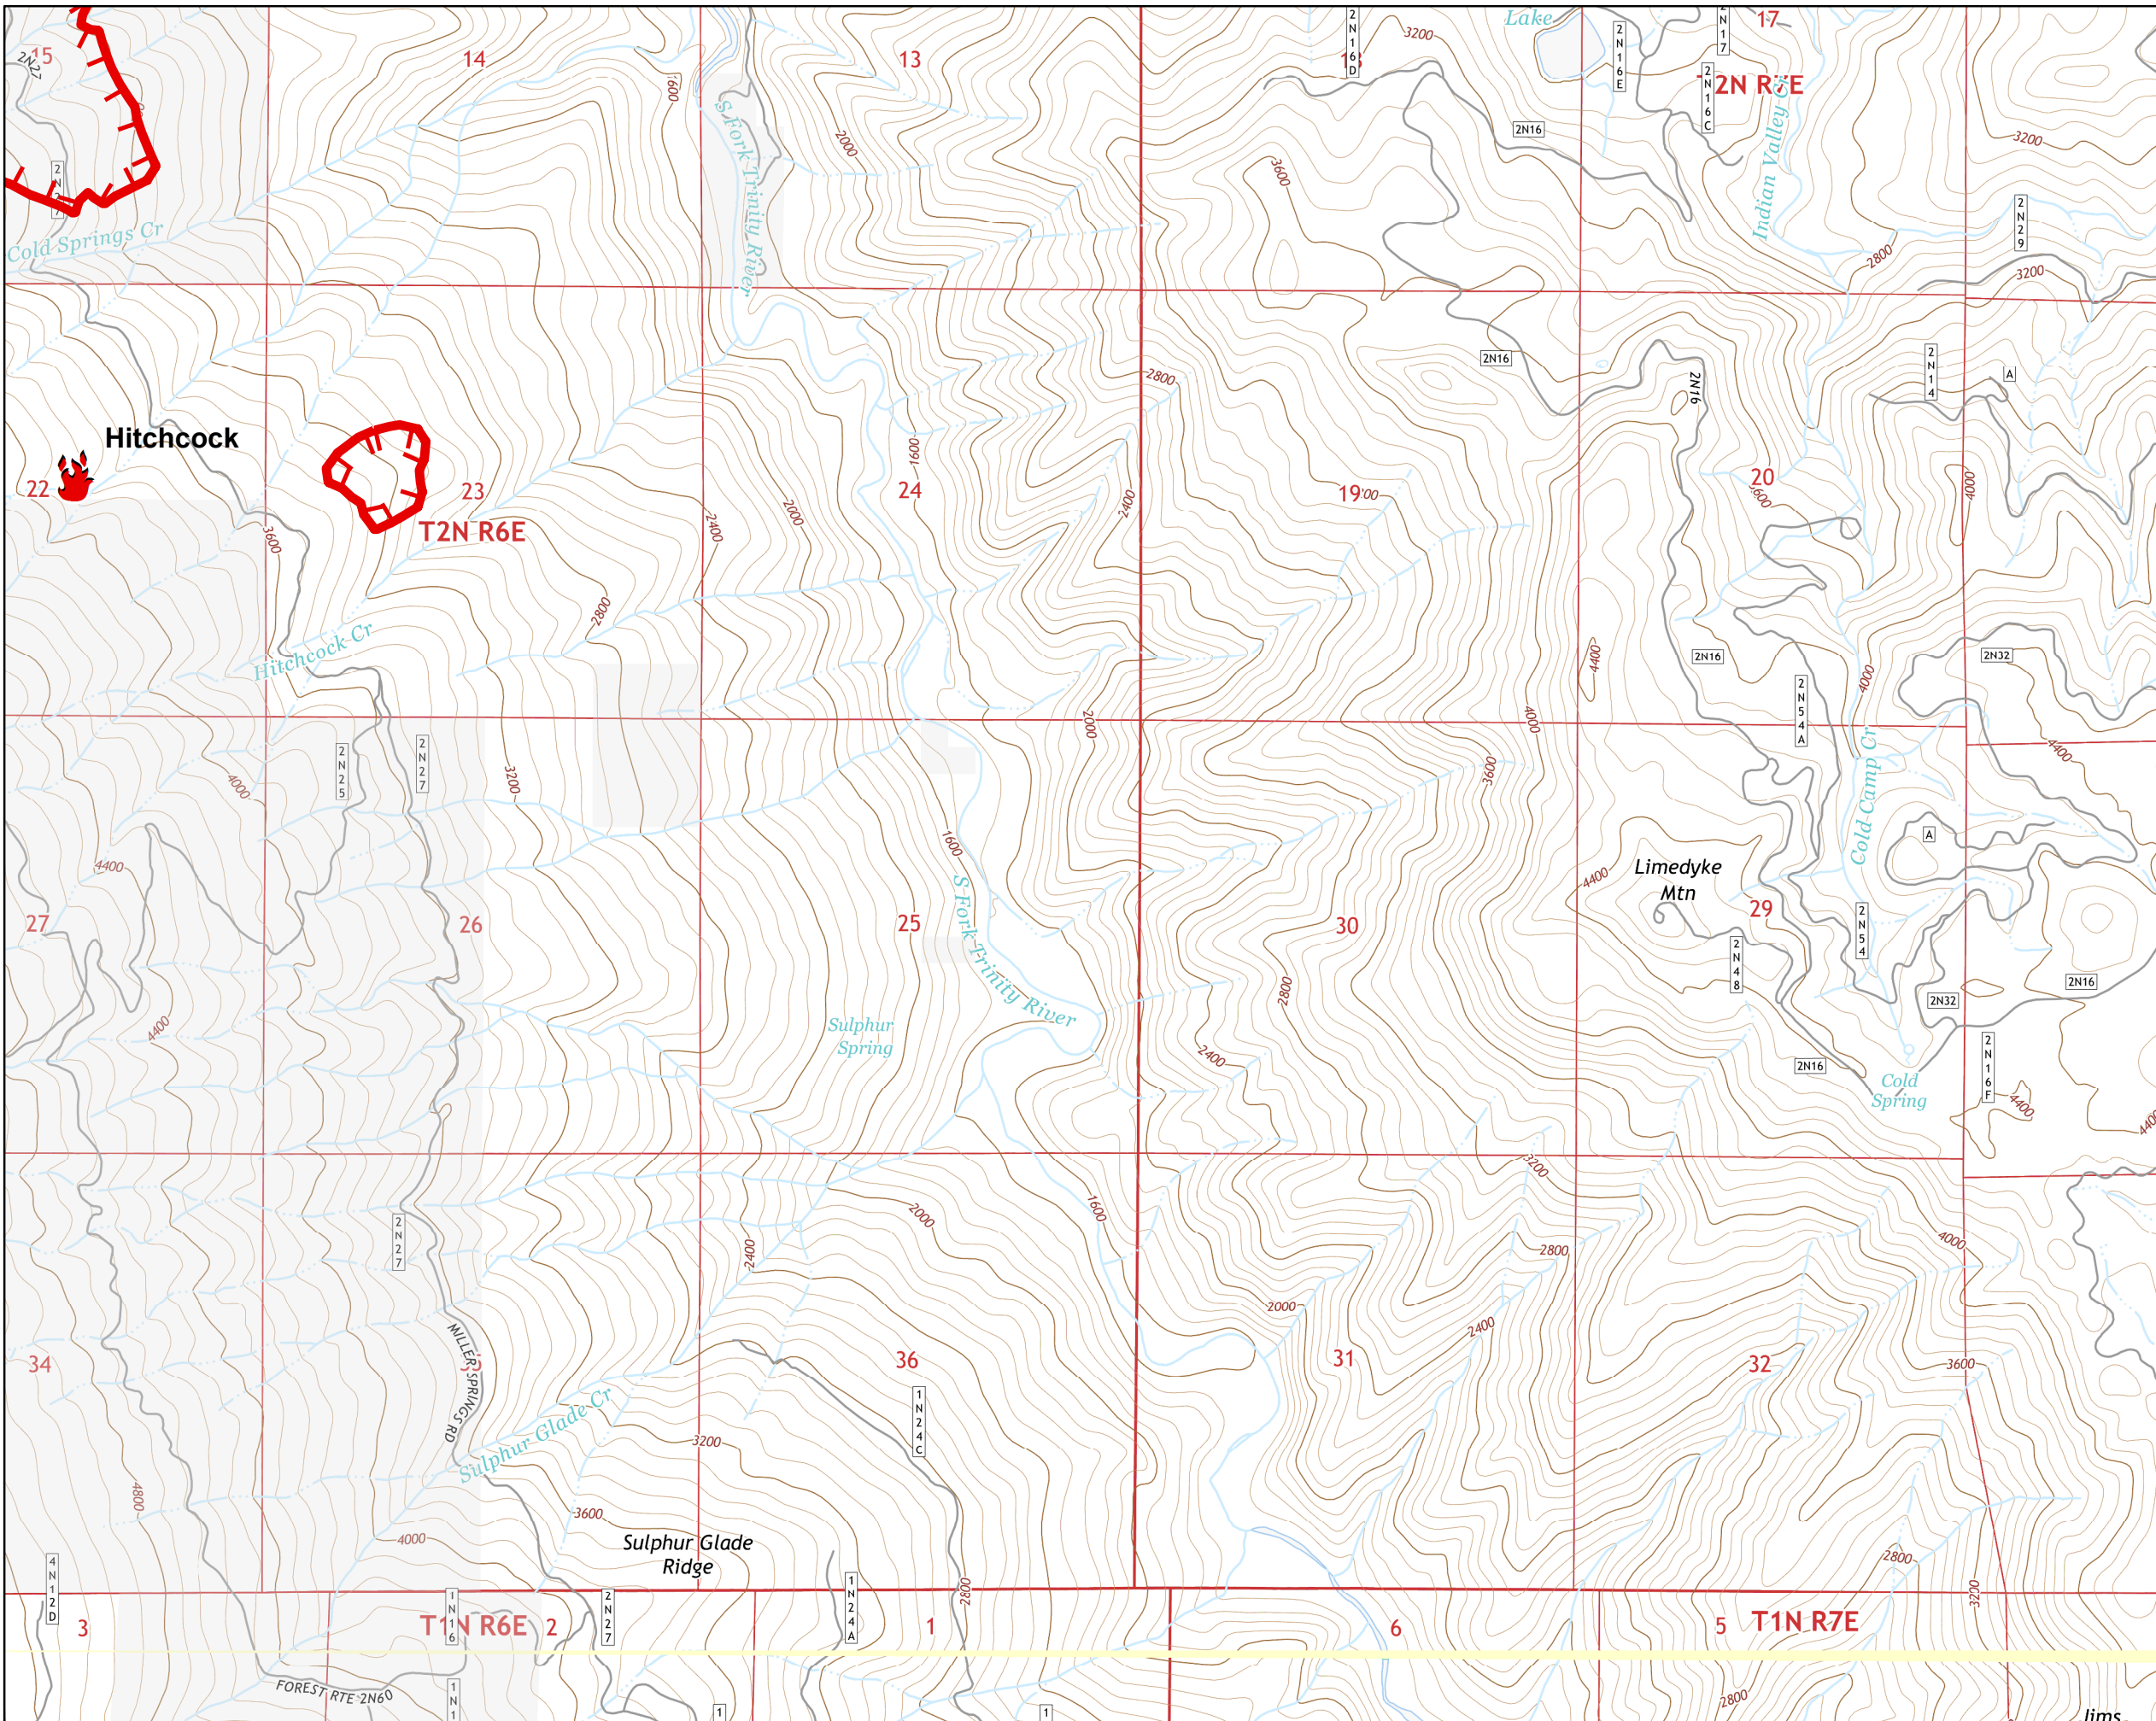

Legend

-  IR Heat Perimeter
20150731 2009hrs
-  IA_Responsibility
-  Fire Location

Fork Complex CA-SHF-002067

IAP Map
August 1, 2015
Night Shift
Page 13

Legend

-  IR Heat Perimeter
20150731 2009hrs
-  IA_Responsibility
-  Fire Location

Fork Complex CA-SHF-002067

IAP Map
August 1, 2015
Night Shift
Page 14

Legend

-  IR Heat Perimeter
20150731 2009hrs
-  IA_Responsibility
-  Fire Location

Fork Complex CA-SHF-002067

IAP Map August 1, 2015 Night Shift Page 15

Legend

-  IR Heat Perimeter
20150731 2009hrs
-  IA_Responsibility
-  Fire Location

Fork Complex CA-SHF-002067

IAP Map
August 1, 2015
Night Shift
Page 16

Legend

-  IR Heat Perimeter
20150731 2009hrs
-  IA_Responsibility
-  Fire Location