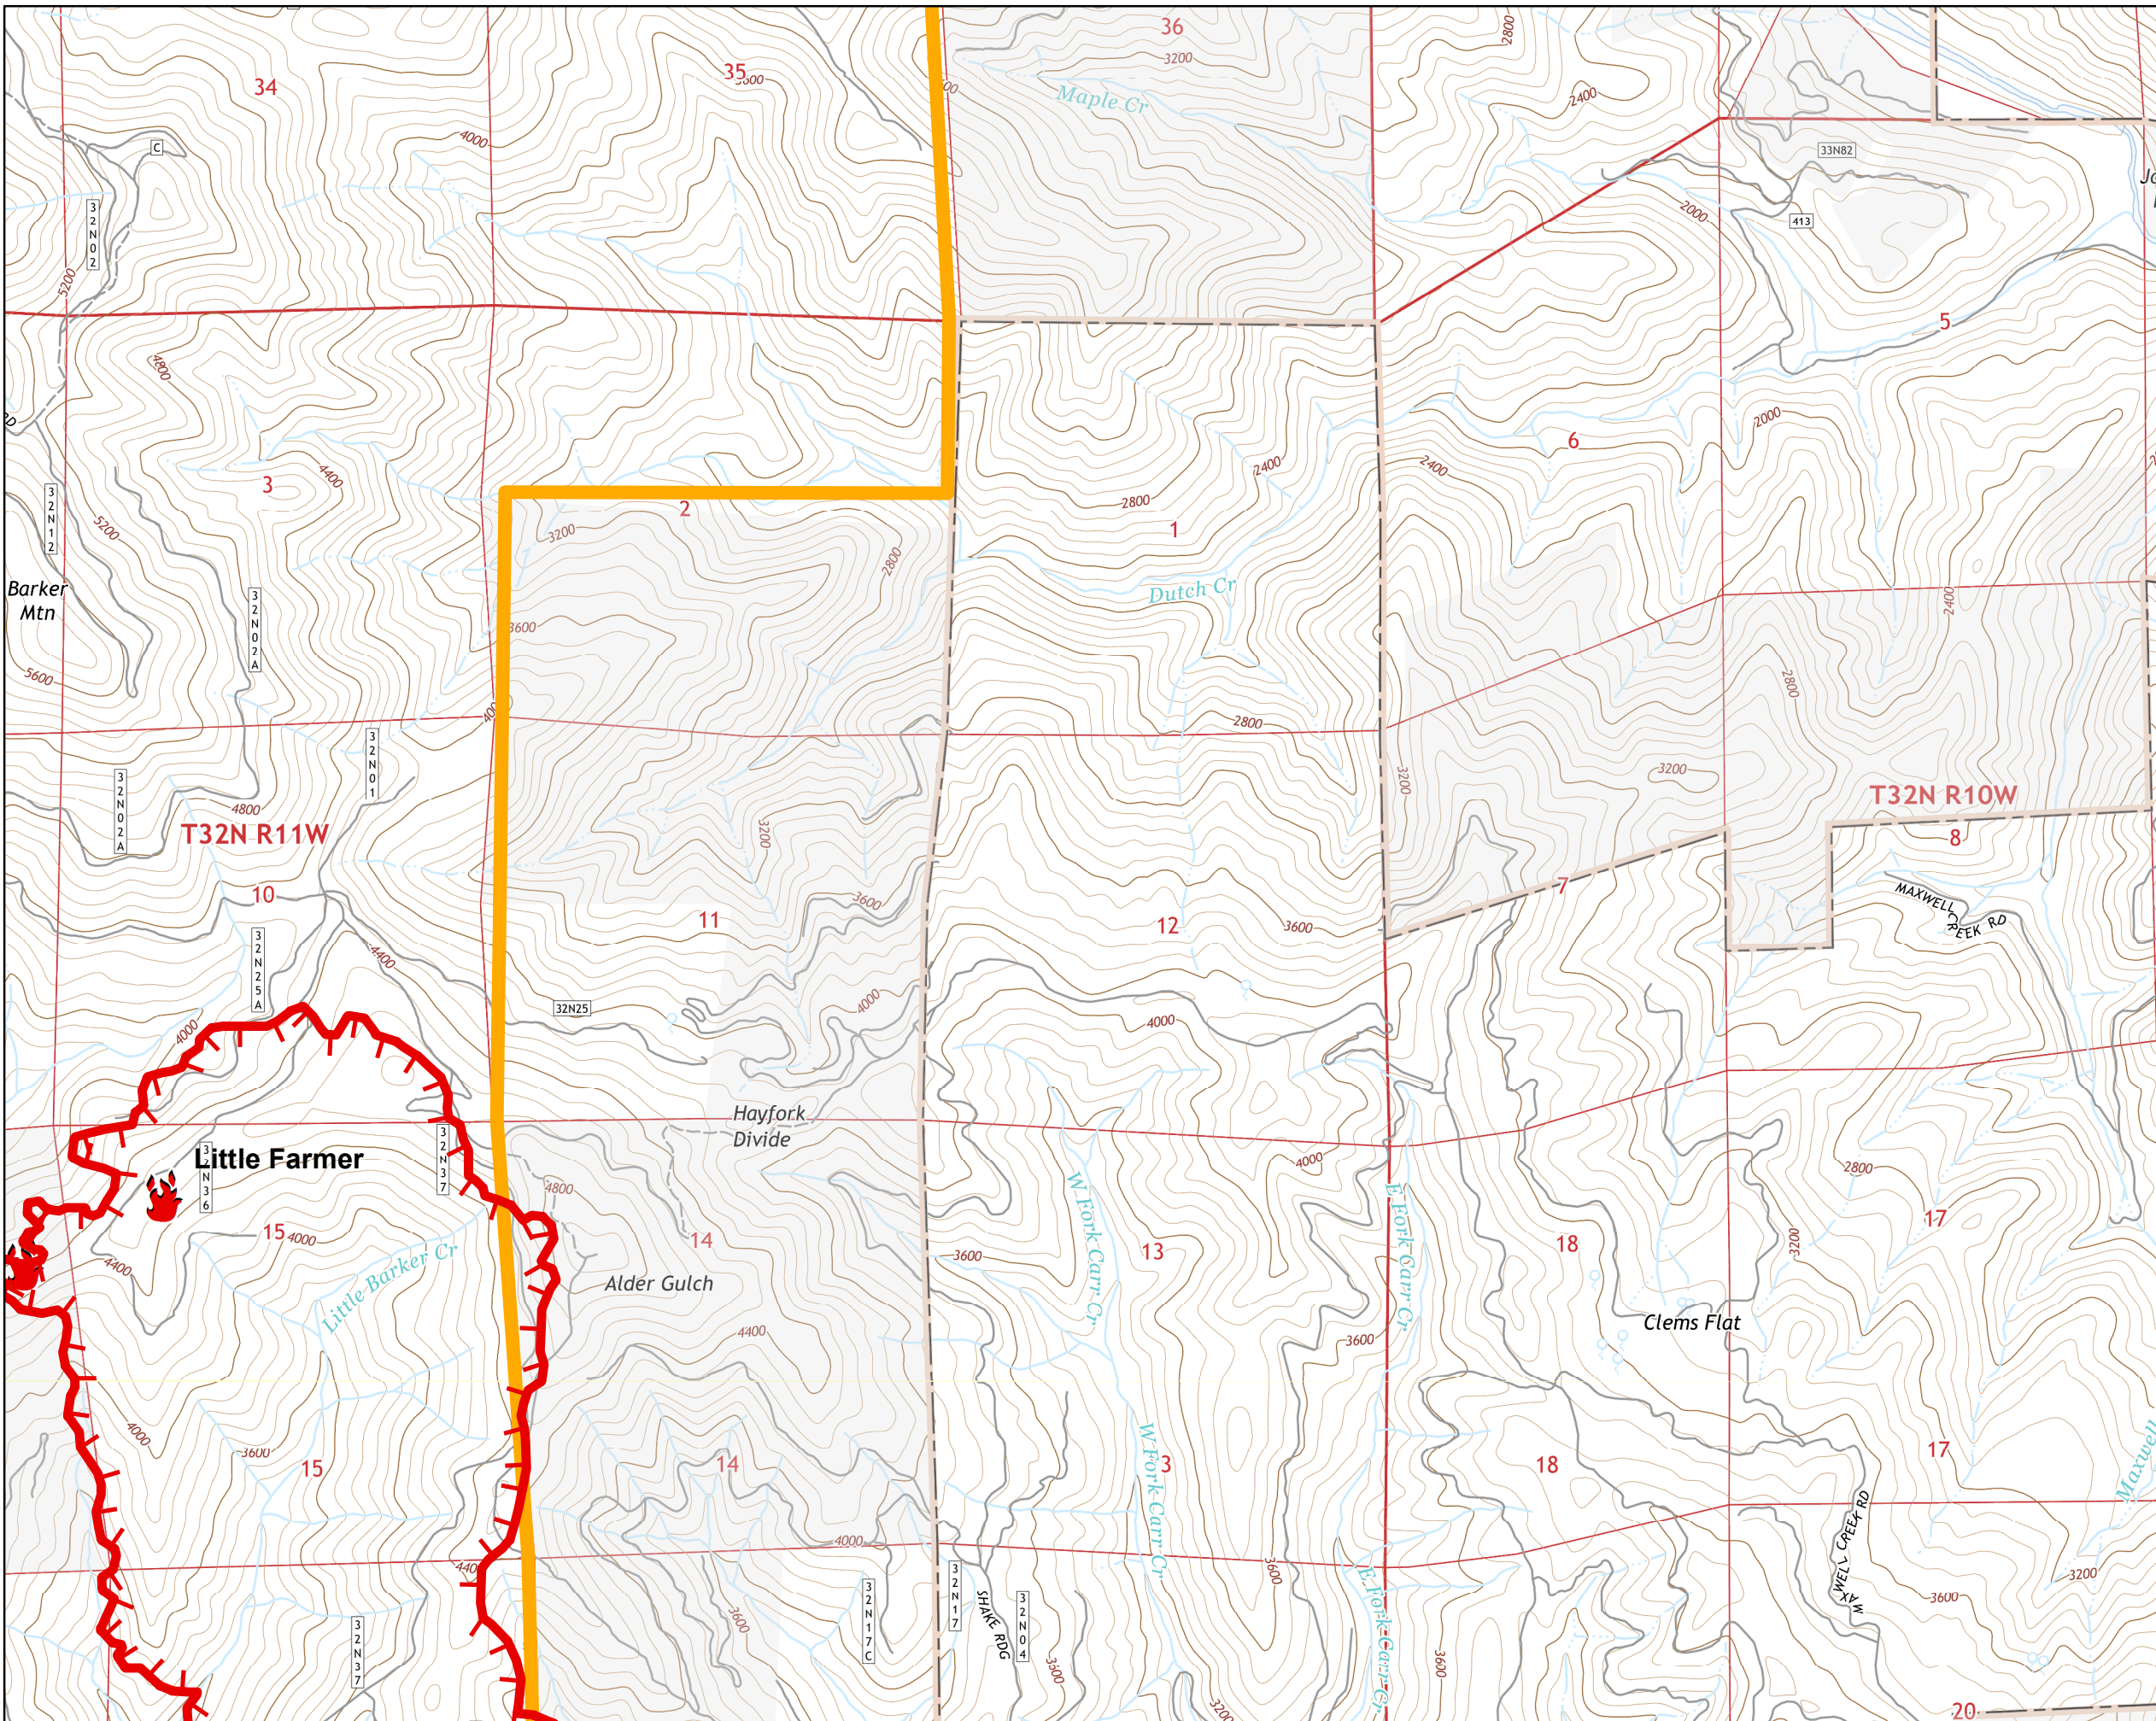

Fork Complex CA-SHF-002067

IAP Map
August 1, 2015
Night Shift
Page 14

Legend

-  IR Heat Perimeter
20150731 2009hrs
-  IA_Responsibility
-  Fire Location

Fork Complex CA-SHF-002067

IAP Map August 1, 2015 Night Shift Page 15

Legend

-  IR Heat Perimeter
20150731 2009hrs
-  IA_Responsibility
-  Fire Location

Fork Complex CA-SHF-002067

IAP Map
August 1, 2015
Night Shift
Page 16

Legend

-  IR Heat Perimeter
20150731 2009hrs
-  IA_Responsibility
-  Fire Location

Fork Complex CA-SHF-002067

IAP Map
August 1, 2015
Night Shift
Page 17

Legend

-  IR Heat Perimeter
20150731 2009hrs
-  IA_Responsibility
-  Fire Location

Fork Complex CA-SHF-002067

IAP Map
August 1, 2015
Night Shift
Page 18