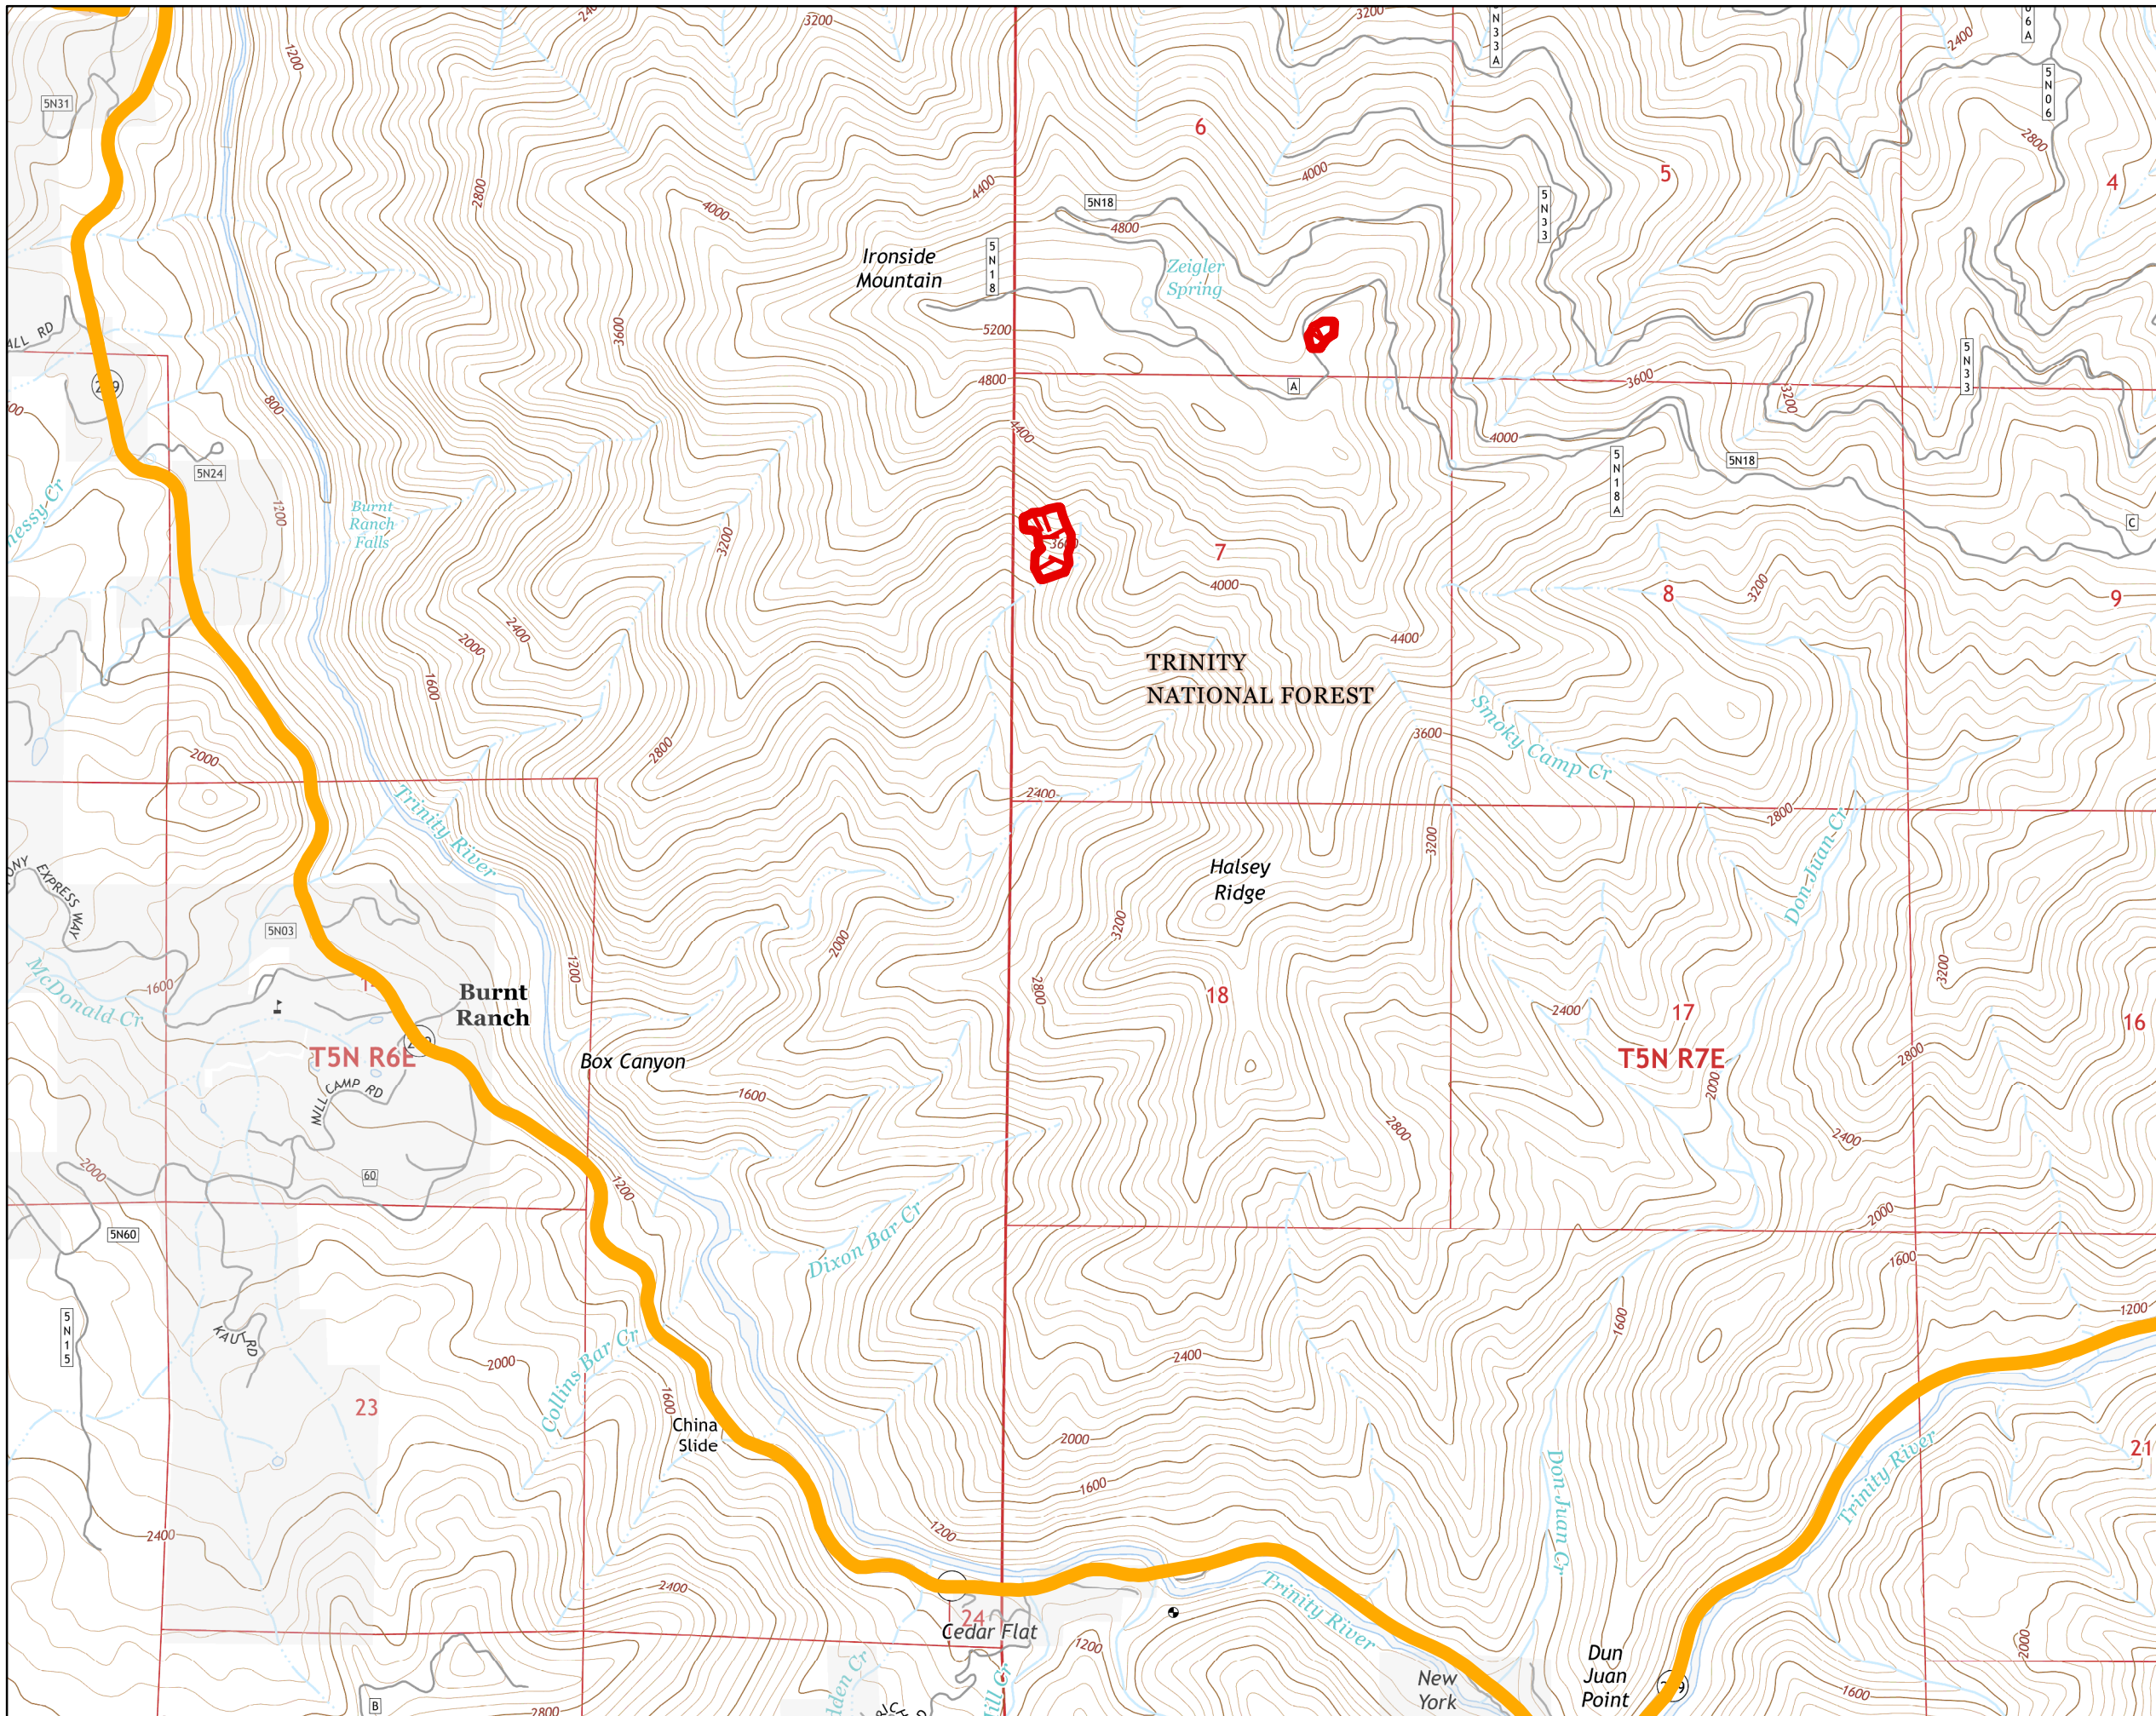

Fork Complex CA-SHF-002067

IAP Index Map August 1, 2015 Night Shift

Legend

-  Divisions
-  IA Responsibility

Fork Complex CA-SHF-002067

IAP Map
August 1, 2015
Night Shift
Page 1

Legend

-  IR Heat Perimeter
20150731 2009hrs
-  IA_Responsibility
-  Fire Location

Fork Complex CA-SHF-002067

IAP Map August 1, 2015 Night Shift Page 2

Legend

-  IR Heat Perimeter
20150731 2009hrs
-  IA_Responsibility
-  Fire Location

Fork Complex CA-SHF-002067

IAP Map
August 1, 2015
Night Shift
Page 3

Legend

 IR Heat Perimeter
20150731 2009hrs

 IA_Responsibility

 Fire Location

Fork Complex CA-SHF-002067

IAP Map
August 1, 2015
Night Shift
Page 4

Legend

 IR Heat Perimeter
20150731 2009hrs

 IA_Responsibility

 Fire Location

Fork Complex CA-SHF-002067

IAP Map
August 1, 2015
Night Shift
Page 5

Legend

-  IR Heat Perimeter
20150731 2009hrs
-  IA_Responsibility
-  Fire Location

Fork Complex CA-SHF-002067