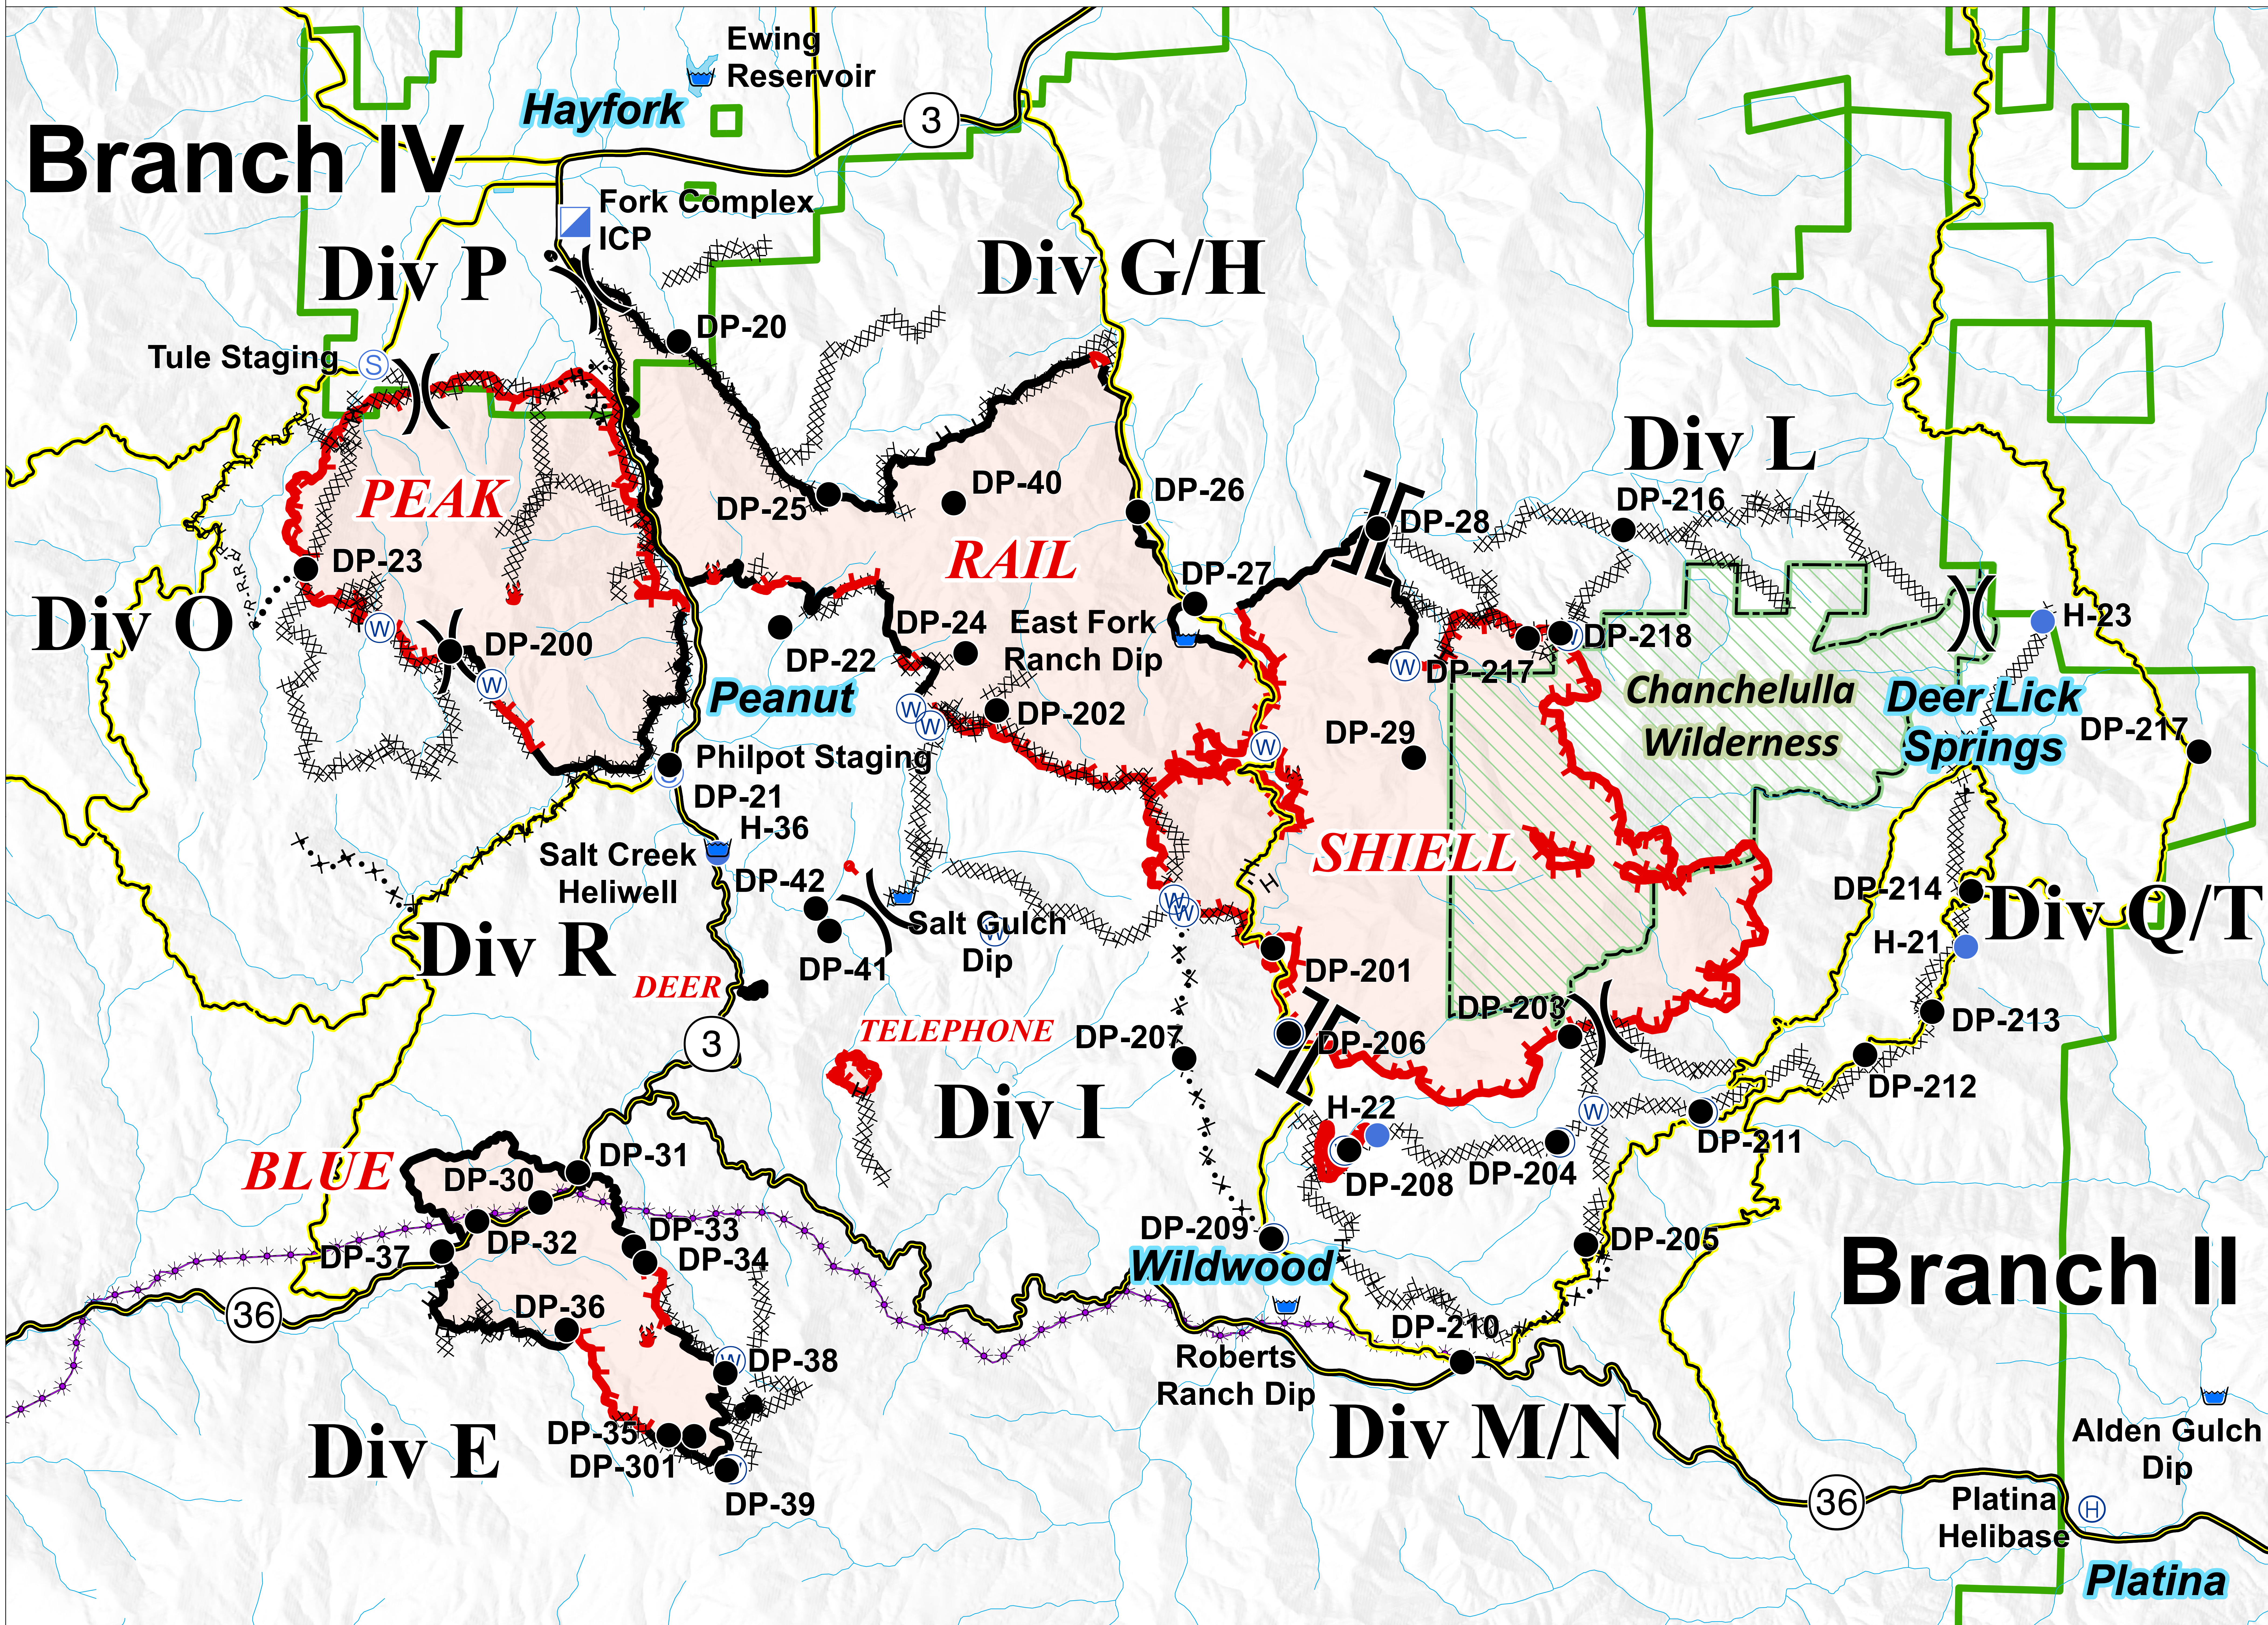

Fork Complex

CA-SHF-002067

08/16/2015 @ 0600

Branch Break	Uncontrolled Fire Edge	Dozer Line	Incident Command Post	Helibase	Water Source	National Forest Boundary
Contained Fire Edge	H - Handline	Proposed Dozer Line	Drop Point	Helispot	Fire Location	Wilderness
Division Break	R-R Road as Completed Line	Planned Secondary Line	Staging Area	Dip Site	Fire Location - Out	PG&E Gas Pipeline

Operations Mobile Map