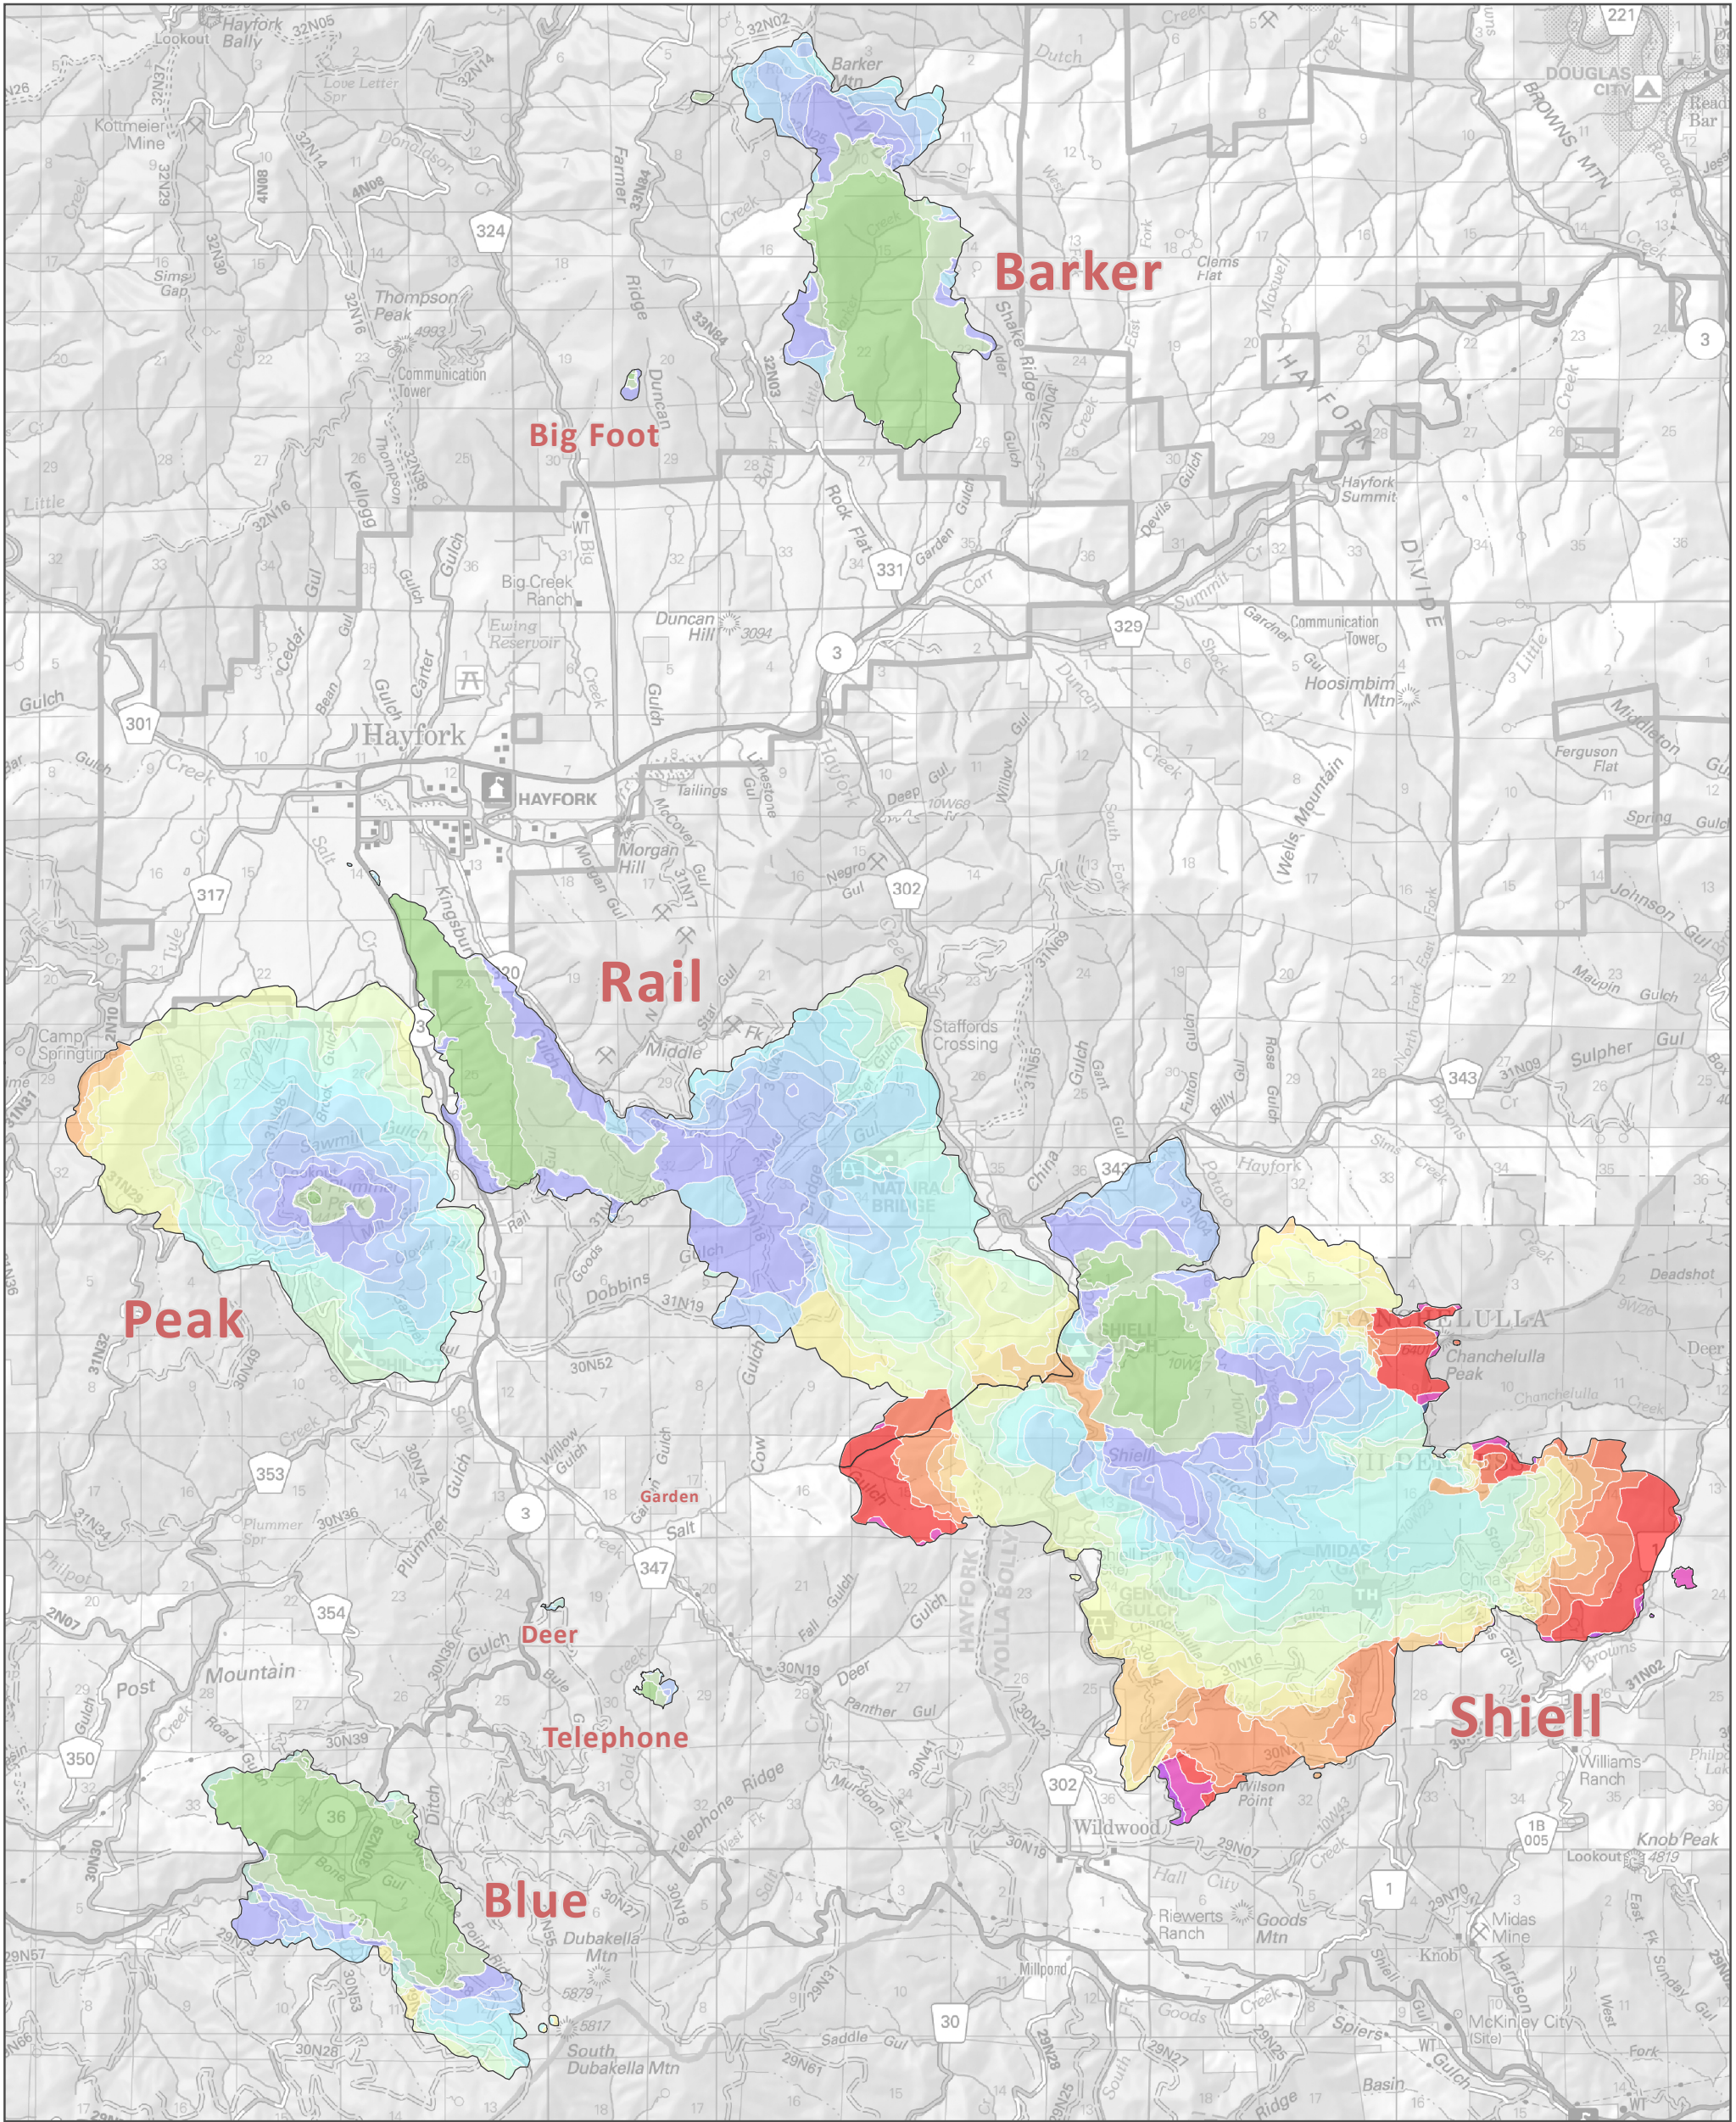

FIRE PROGRESSION Fork Complex

CA-SHF 002067

36,498 total acres
as of 08/24/2015

FIRE GROWTH PERIODS

- | | | |
|---|--|--|
| 01) 4579 acres - 4:00 PM Jul 30 to 8:09 PM Jul 31 | 09) 1871 acres - 9:06 PM Aug 7 to 12:00 AM Aug 9 | 17) 742 acres - 8:39 PM Aug 15 to 10:56 PM Aug 16 |
| 02) 2699 acres - 8:09 PM Jul 30 to 11:09 PM Aug 1 | 10) 2855 acres - 12:00 AM Aug 9 to 11:18 PM Aug 9 | 18) 1044 acres - 10:56 PM Aug 17 to 4:27 AM Aug 18 |
| 03) 208 acres - 11:09 PM Aug 1 to 12:09 AM Aug 2 | 11) 2379 acres - 11:18 PM Aug 9 to 11:11 PM Aug 10 | 19) 640 acres - 4:27 AM Aug 18 to 10:30 PM Aug 18 |
| 04) 2926 acres - 12:09 AM Aug 2 to 12:14 AM Aug 4 | 12) 1648 acres - 11:11 PM Aug 10 to 12:02 AM Aug 12 | 20) 1120 acres - 10:30 PM Aug 18 to 2:04 AM Aug 20 |
| 05) 1214 acres - 12:14 AM Aug 4 to 11:39 AM Aug 4 | 13) 2585 acres - 12:02 AM Aug 12 to 10:44 PM Aug 12 | 21) 169 acres - 2:04 AM Aug 20 to 7:57 PM Aug 20 |
| 06) 1801 acres - 11:39 AM Aug 4 to 8:47 PM Aug 5 | 14) 2064 acres - 10:44 PM Aug 12 to 11:30 PM Aug 13 | 22) 37 acres - 7:57 PM Aug 20 to 1:00 AM Aug 22 |
| 07) 1816 acres - 8:47 PM Aug 5 to 10:45 PM Aug 6 | 15) 1056 acres - 11:31 PM Aug 13 to 11:08 PM Aug 14 | 23) 5 acres - 1:00 AM Aug 22 to 2:30 AM Aug 23 |
| 08) 2431 acres - 10:45 PM Aug 6 to 9:06 PM Aug 7 | 16) 691 acres - 11:08 PM August 14 to 8:39 PM Aug 15 | |

Data:NIROPS Note:Polygon not available for 8-3-15