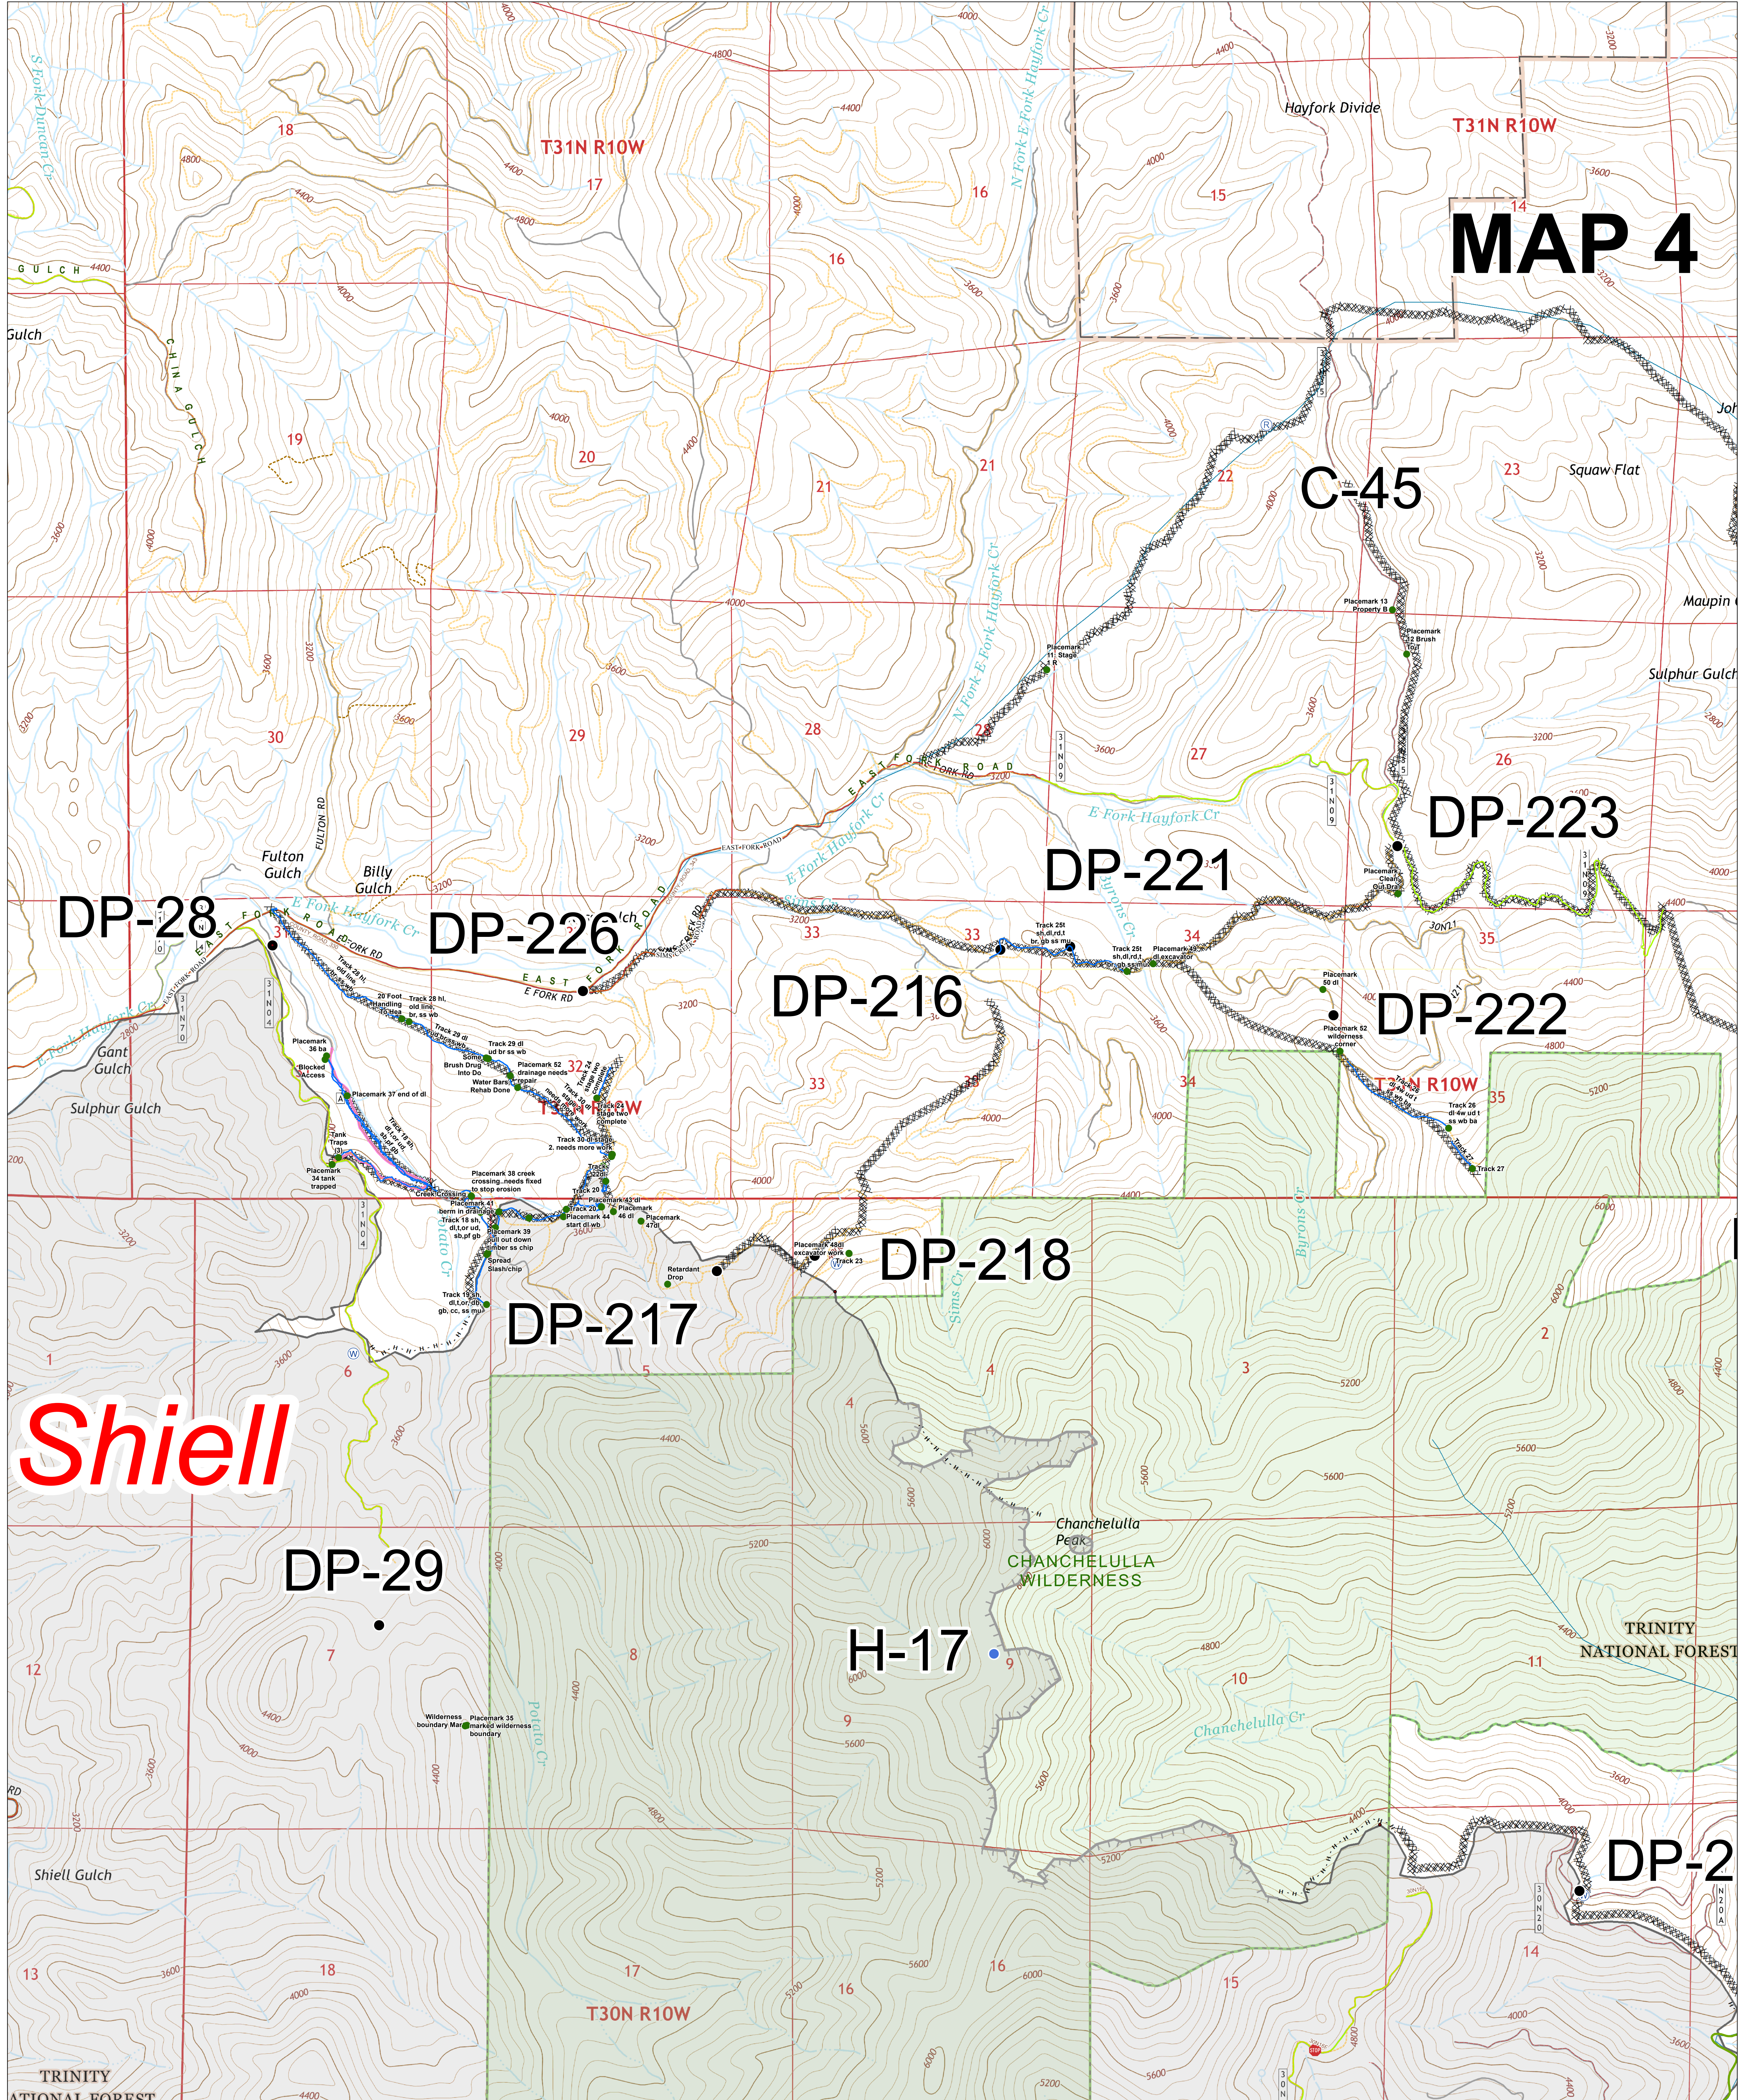

MAP 4

Shiell

Shiell - Repair

Fork Complex
CA-SHF 002067
08/26/2015

- | | | | | |
|--|--|--|--|--|
| <ul style="list-style-type: none">GPS LinesGPS Points | Roads from USFS <ul style="list-style-type: none">Other USFS Roads1 - BASIC CUSTODIAL CARE (CLOSED)2 - HIGH CLEARANCE VEHICLES3 - SUITABLE FOR PASSENGER CARSDECOMMISSIONED | Roads from SPI <ul style="list-style-type: none">PrimarySecondaryJeep Trail | <ul style="list-style-type: none">County HighwaysWilderness | <ul style="list-style-type: none">Drop PointHelispotRepeaterRoad ClosureWater Source |
|--|--|--|--|--|