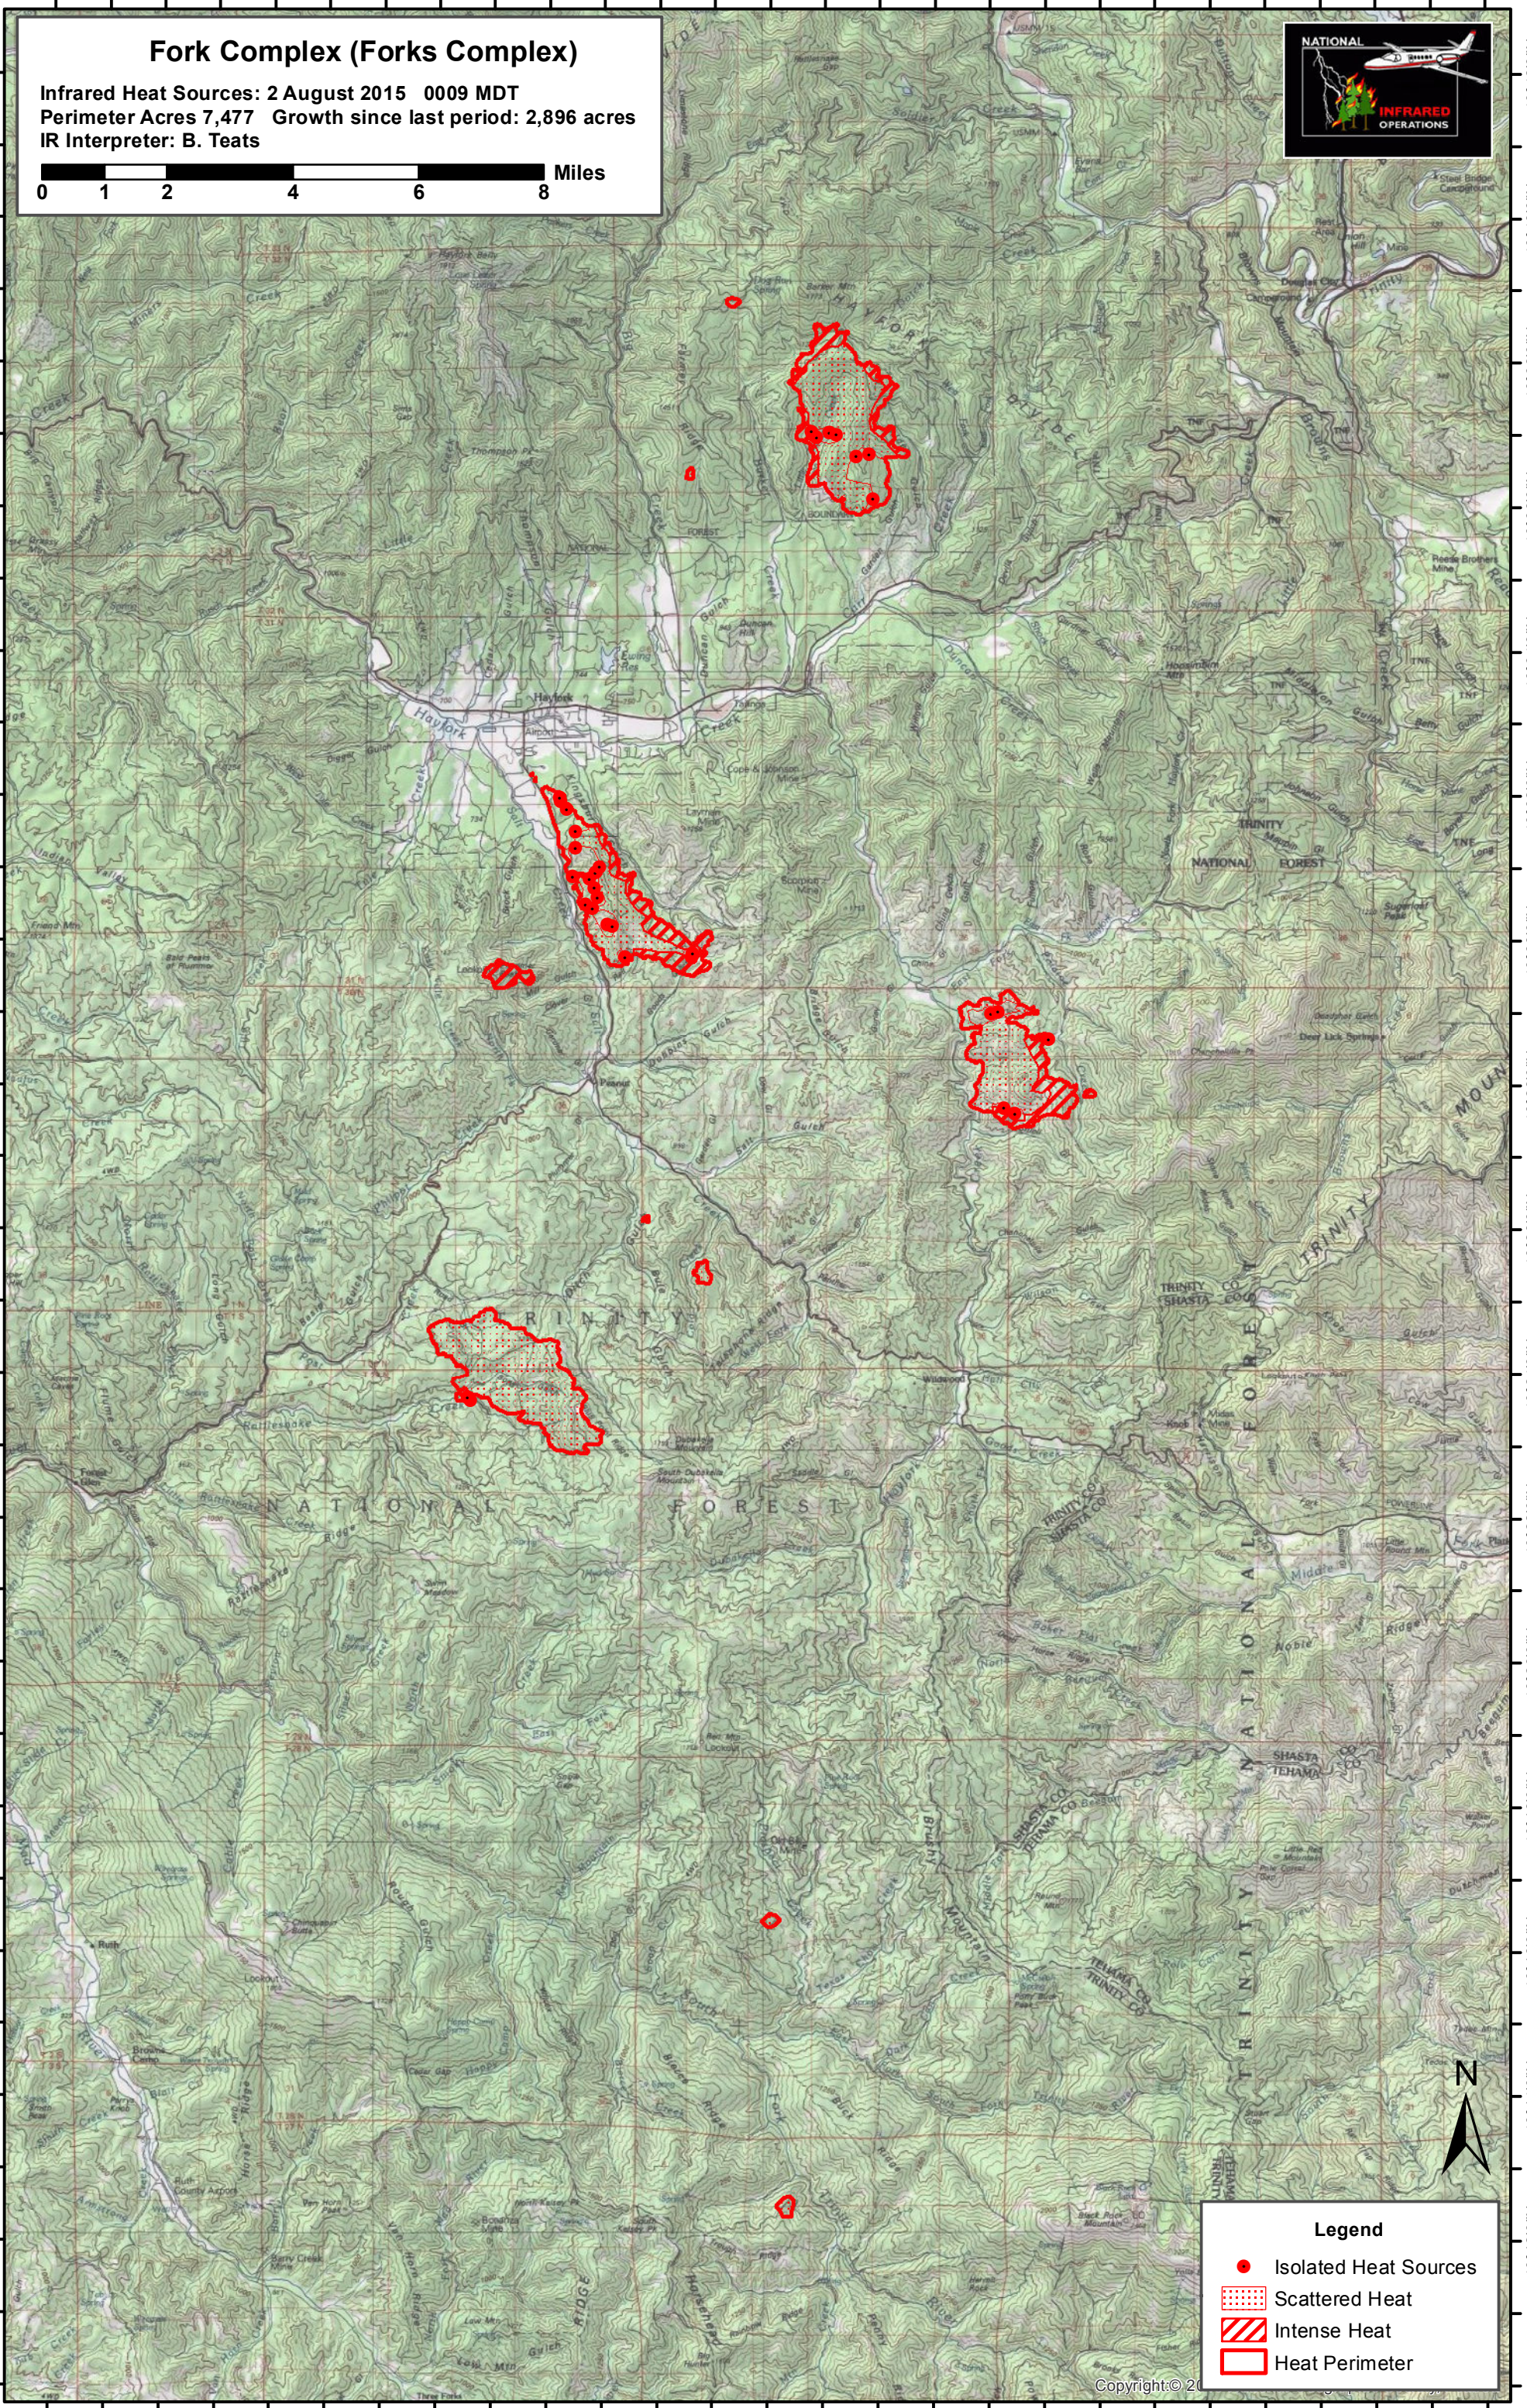

123°20'0"W 123°18'0"W 123°16'0"W 123°14'0"W 123°12'0"W 123°10'0"W 123°8'0"W 123°6'0"W 123°4'0"W 123°2'0"W 123°0'0"W 122°58'0"W 122°56'0"W 122°54'0"W

# Fork Complex (Forks Complex)

Infrared Heat Sources: 2 August 2015 0009 MDT  
Perimeter Acres 7,477 Growth since last period: 2,896 acres  
IR Interpreter: B. Teats

0 1 2 4 6 8 Miles

40°42'0"N  
40°40'0"N  
40°38'0"N  
40°36'0"N  
40°34'0"N  
40°32'0"N  
40°30'0"N  
40°28'0"N  
40°26'0"N  
40°24'0"N  
40°22'0"N  
40°20'0"N  
40°18'0"N  
40°16'0"N  
40°14'0"N  
40°12'0"N  
40°10'0"N

40°42'0"N  
40°40'0"N  
40°38'0"N  
40°36'0"N  
40°34'0"N  
40°32'0"N  
40°30'0"N  
40°28'0"N  
40°26'0"N  
40°24'0"N  
40°22'0"N  
40°20'0"N  
40°18'0"N  
40°16'0"N  
40°14'0"N  
40°12'0"N  
40°10'0"N

**Legend**

- Isolated Heat Sources
- ▨ Scattered Heat
- ▨ Intense Heat
- ▭ Heat Perimeter

Copyright © 2015

123°20'0"W 123°18'0"W 123°16'0"W 123°14'0"W 123°12'0"W 123°10'0"W 123°8'0"W 123°6'0"W 123°4'0"W 123°2'0"W 123°0'0"W 122°58'0"W 122°56'0"W 122°54'0"W