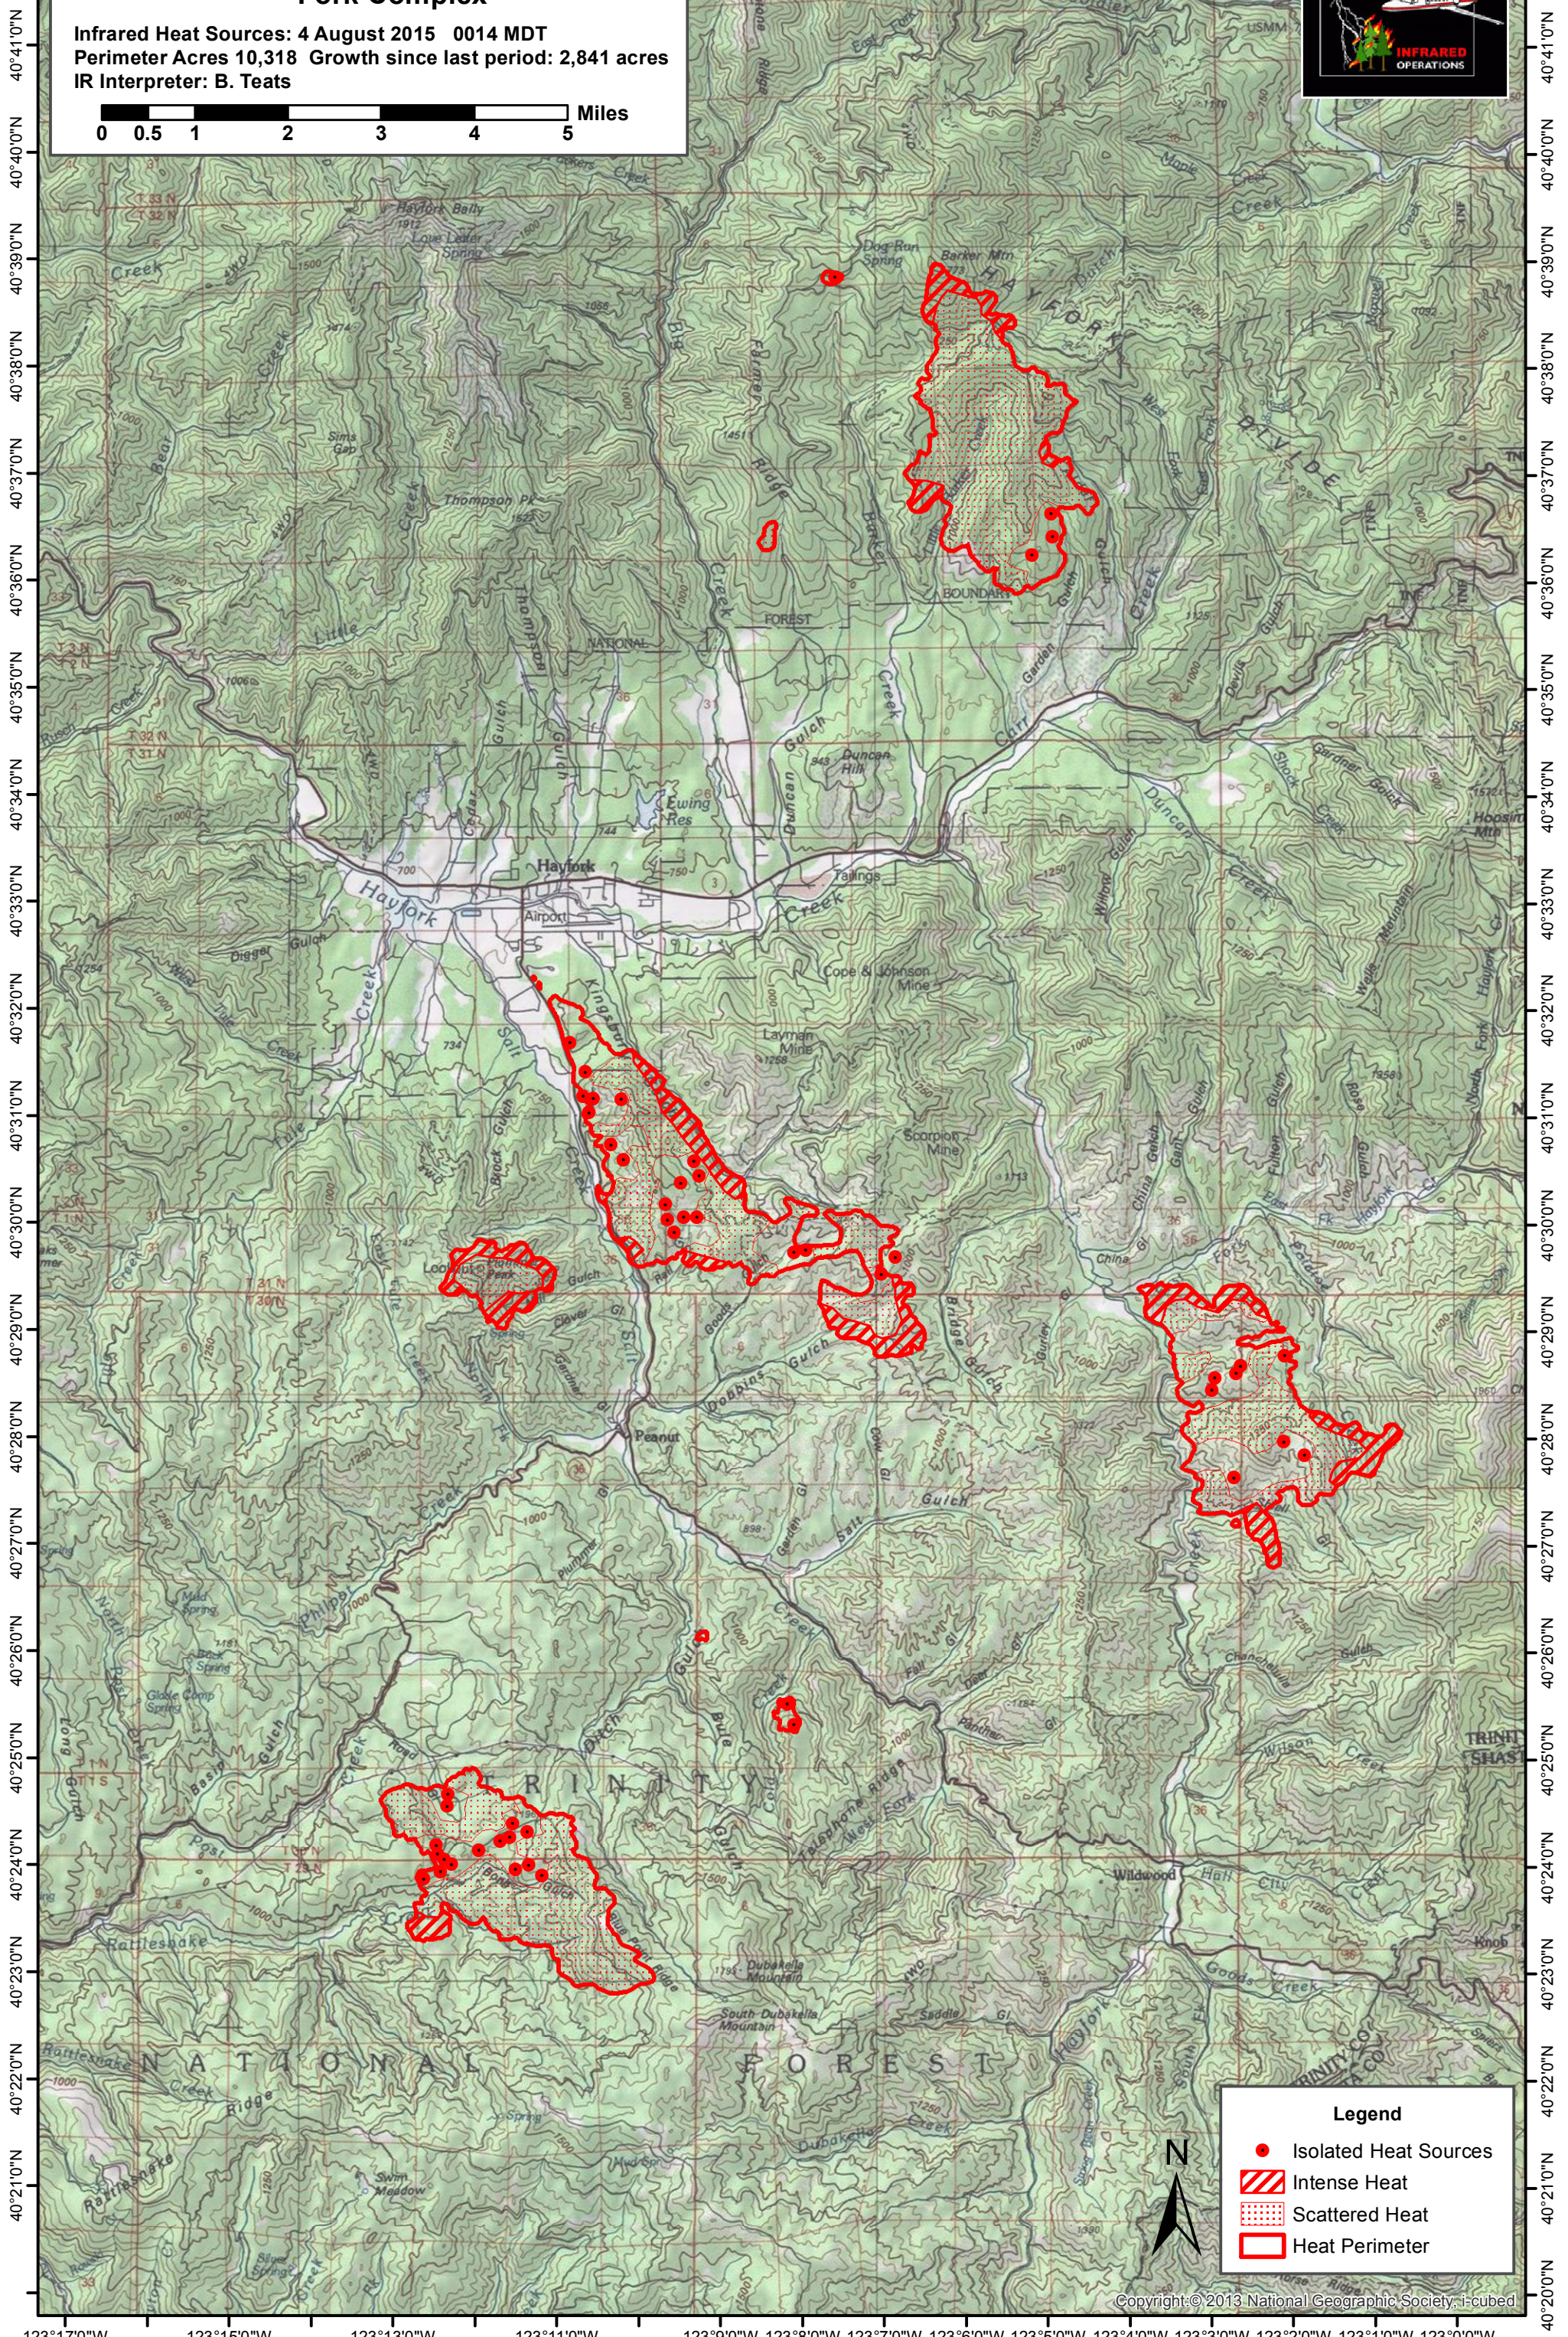

123°16'0"W 123°14'0"W 123°12'0"W 123°10'0"W 123°8'0"W 123°6'0"W 123°4'0"W 123°2'0"W 123°0'0"W

Fork Complex

Infrared Heat Sources: 4 August 2015 0014 MDT
Perimeter Acres 10,318 Growth since last period: 2,841 acres
IR Interpreter: B. Teats

0 0.5 1 2 3 4 5 Miles

Legend

- Isolated Heat Sources
- / / Intense Heat
- Scattered Heat
- Heat Perimeter

123°17'0"W 123°15'0"W 123°13'0"W 123°11'0"W 123°9'0"W 123°8'0"W 123°7'0"W 123°6'0"W 123°5'0"W 123°4'0"W 123°3'0"W 123°2'0"W 123°1'0"W 123°0'0"W