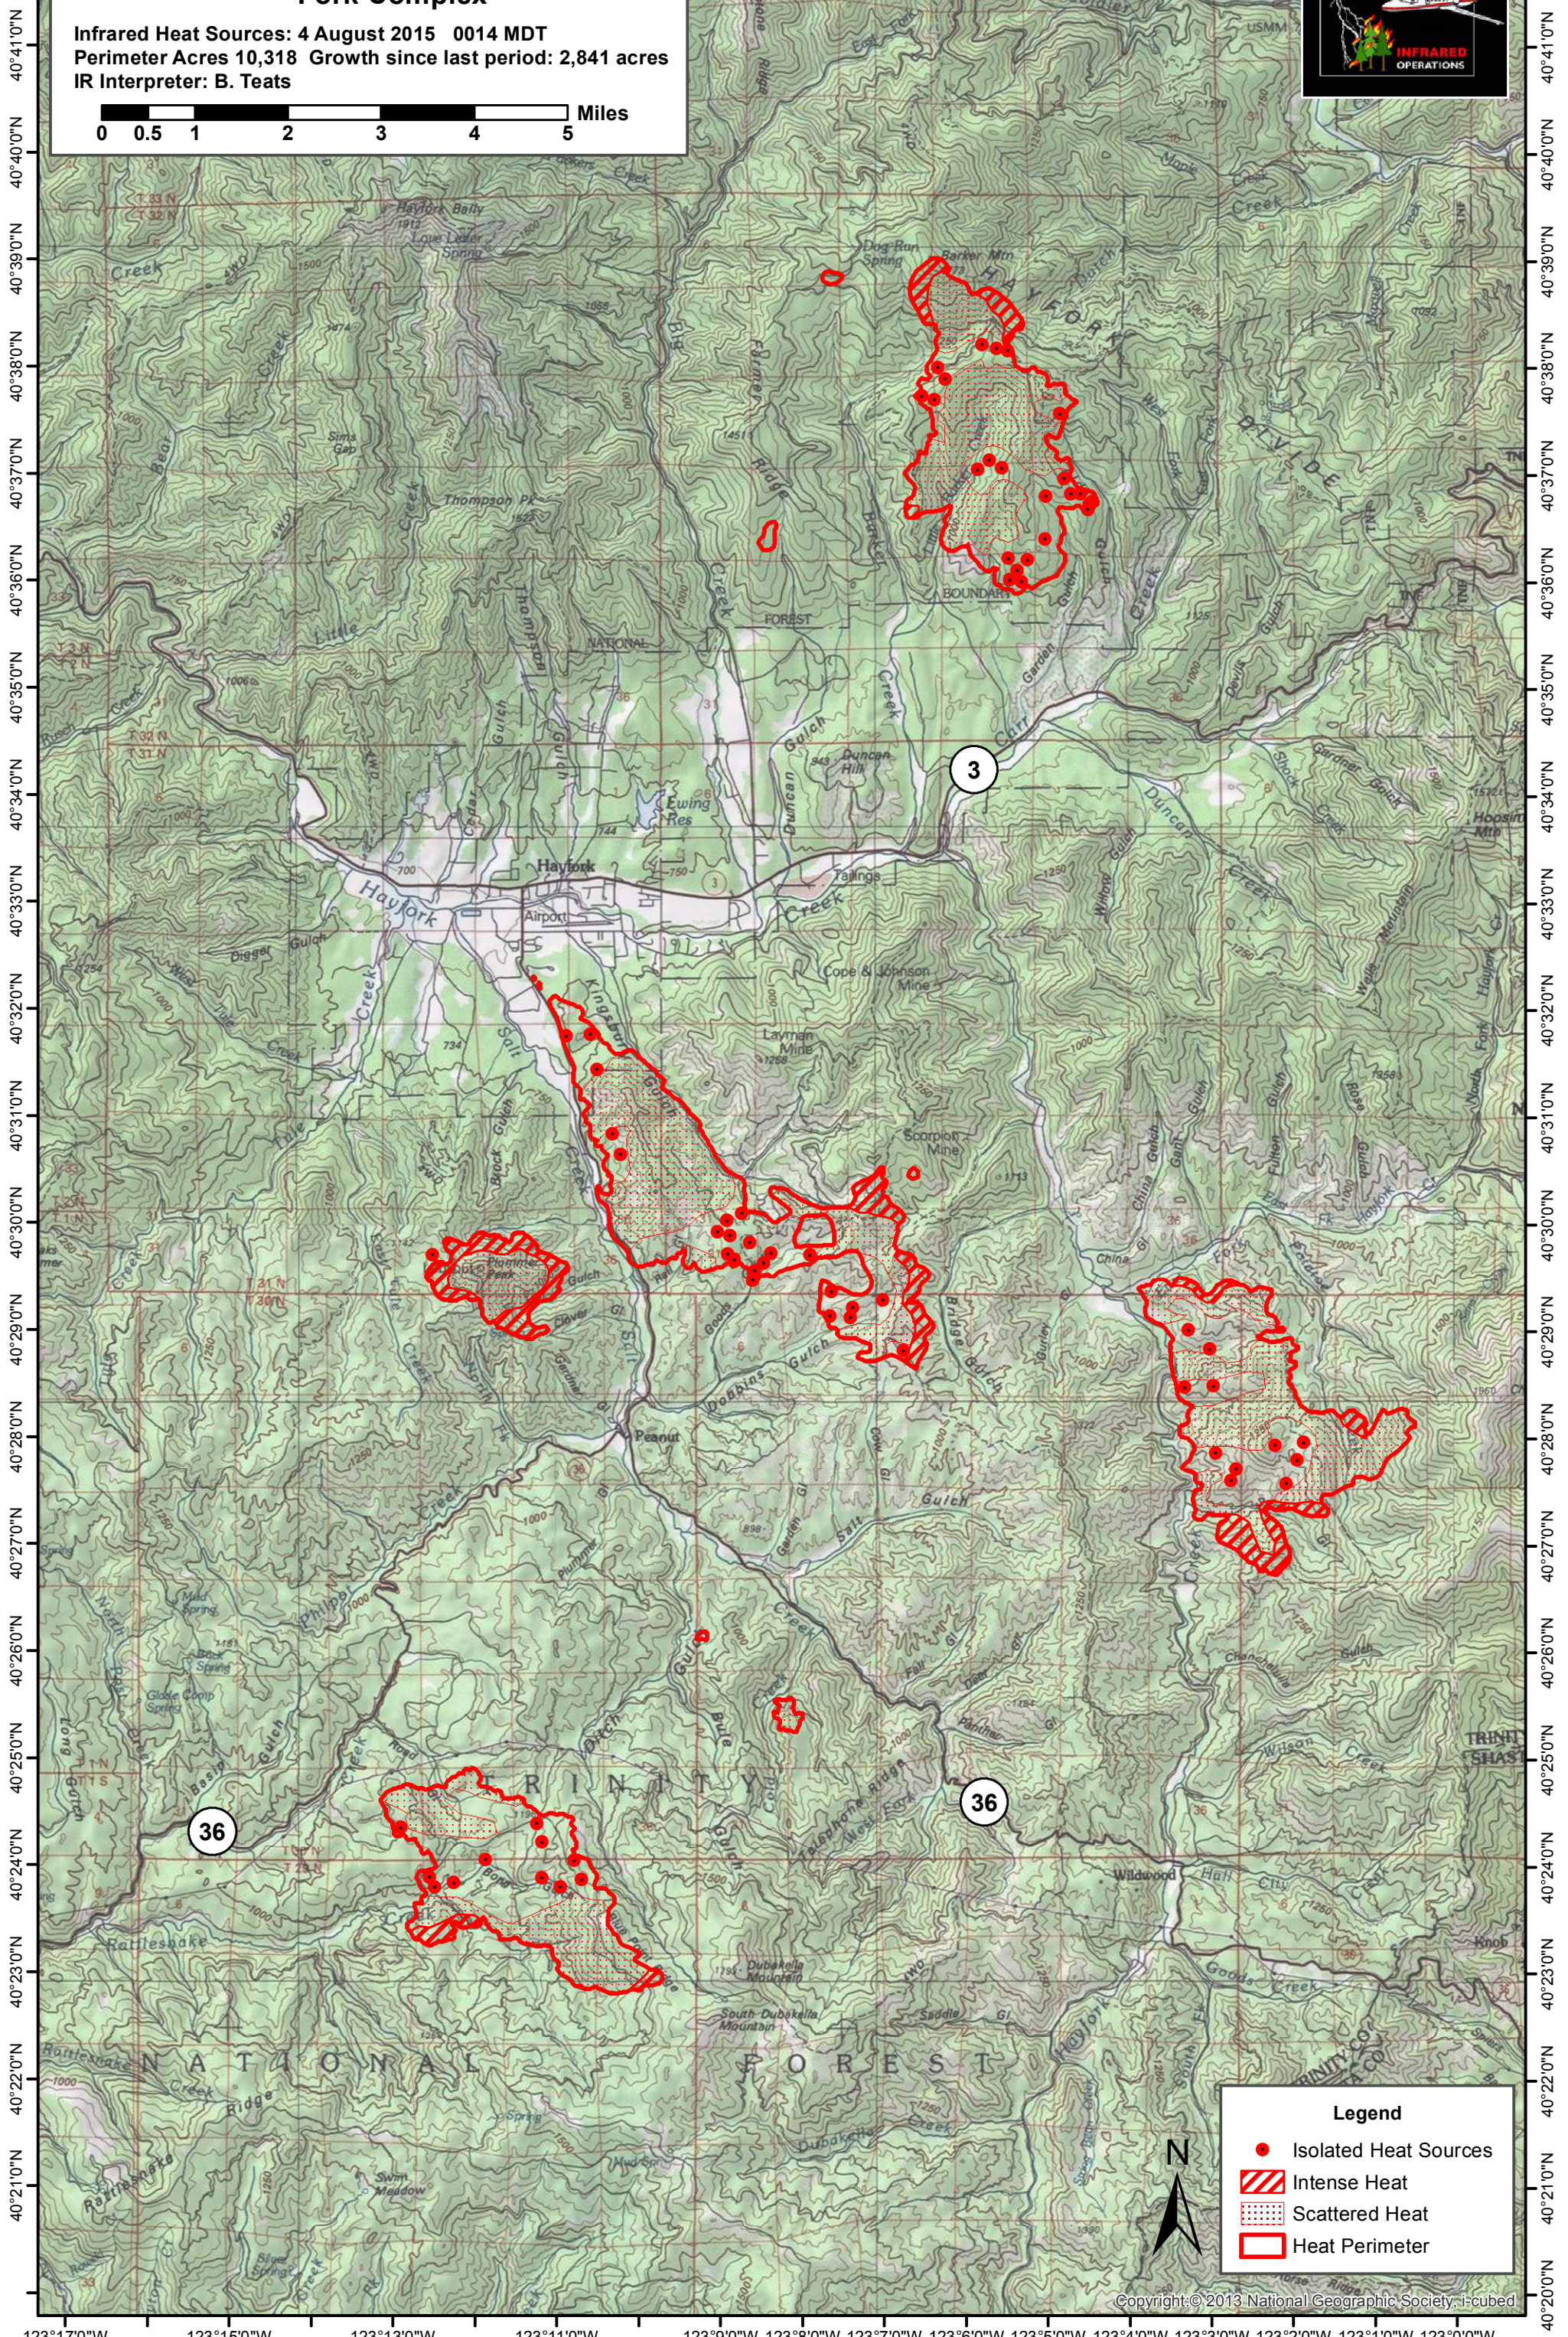

123°16'0"W 123°14'0"W 123°12'0"W 123°10'0"W 123°8'0"W 123°6'0"W 123°4'0"W 123°2'0"W 123°0'0"W

Fork Complex

Infrared Heat Sources: 4 August 2015 0014 MDT
Perimeter Acres 10,318 Growth since last period: 2,841 acres
IR Interpreter: B. Teats

Legend

- Isolated Heat Sources
- Intense Heat
- Scattered Heat
- Heat Perimeter

123°17'0"W 123°15'0"W 123°13'0"W 123°11'0"W 123°9'0"W 123°8'0"W 123°7'0"W 123°6'0"W 123°5'0"W 123°4'0"W 123°3'0"W 123°2'0"W 123°1'0"W 123°0'0"W