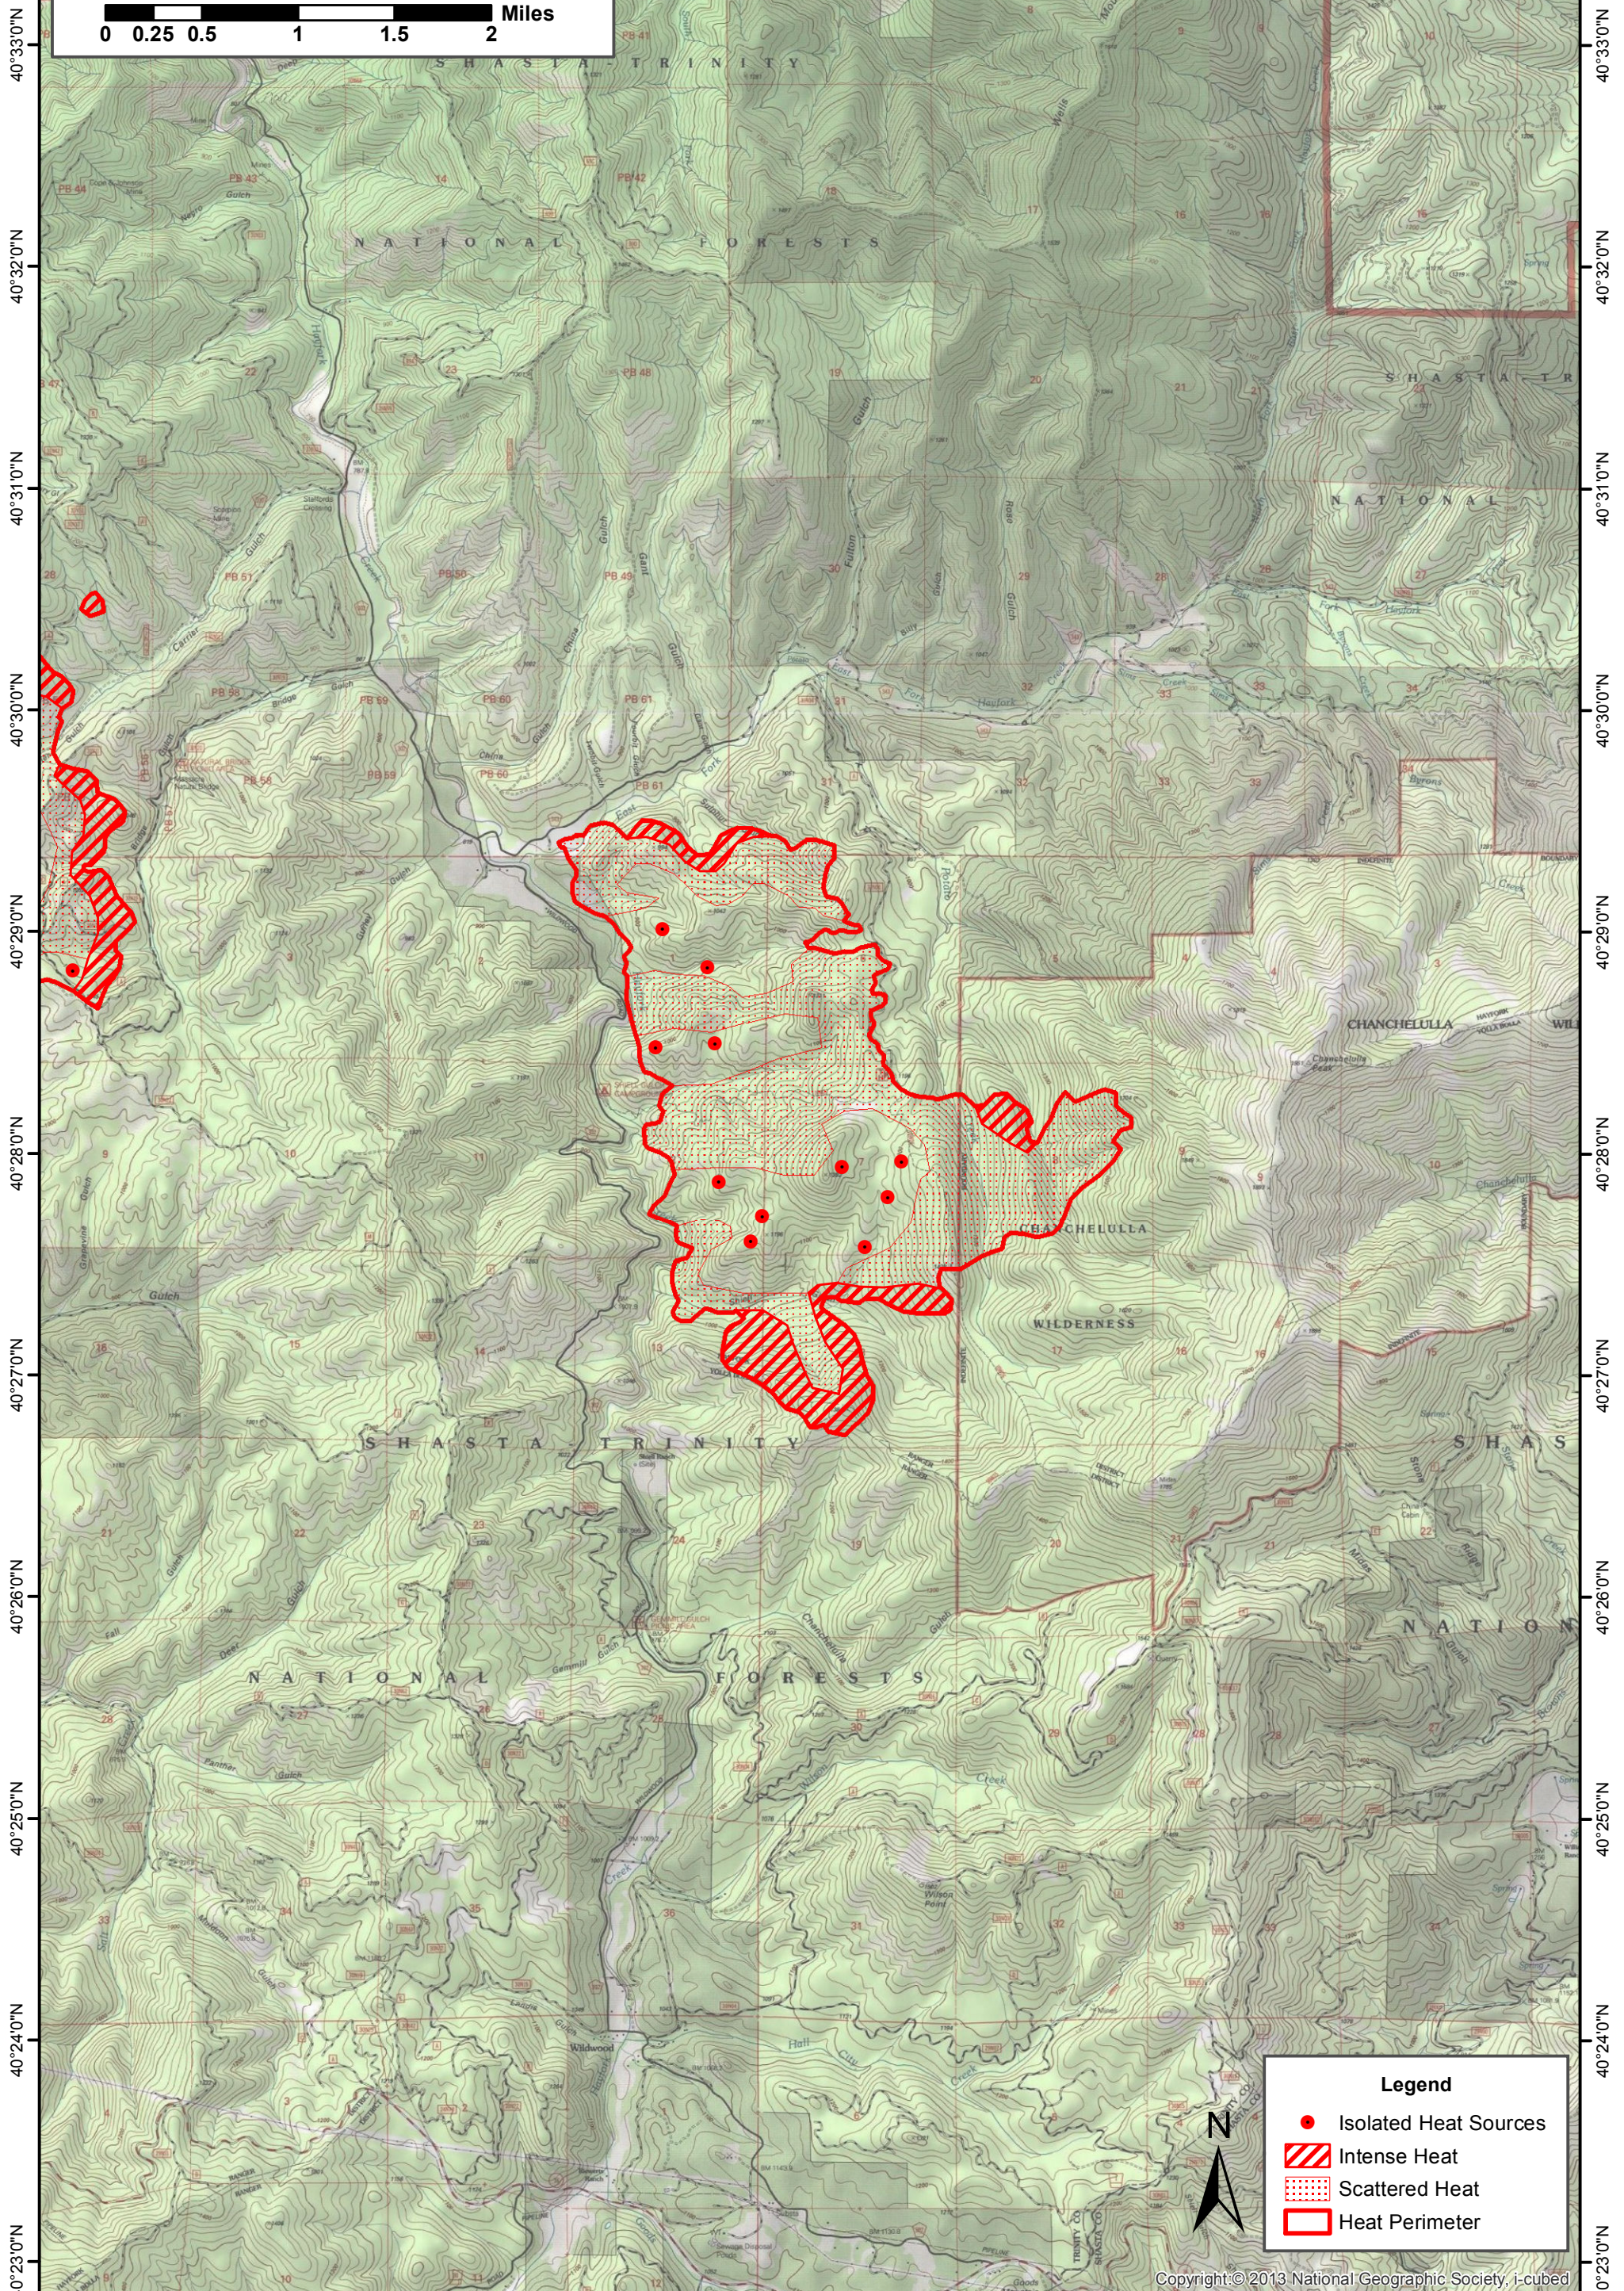

123°6'0"W 123°5'0"W 123°4'0"W 123°3'0"W 123°2'0"W 123°1'0"W 123°0'0"W 122°59'0"W 122°58'0"W

# Shiell Fire(Fork Complex)

IR Heat Sources: 4 August 2015 2359 MDT  
Perimeter Acres 2,707  
IR Interpreter: B. Teats

**Legend**

- Isolated Heat Sources
- Intense Heat
- Scattered Heat
- Heat Perimeter

123°6'0"W 123°5'0"W 123°4'0"W 123°3'0"W 123°2'0"W 123°1'0"W 123°0'0"W 122°59'0"W 122°58'0"W