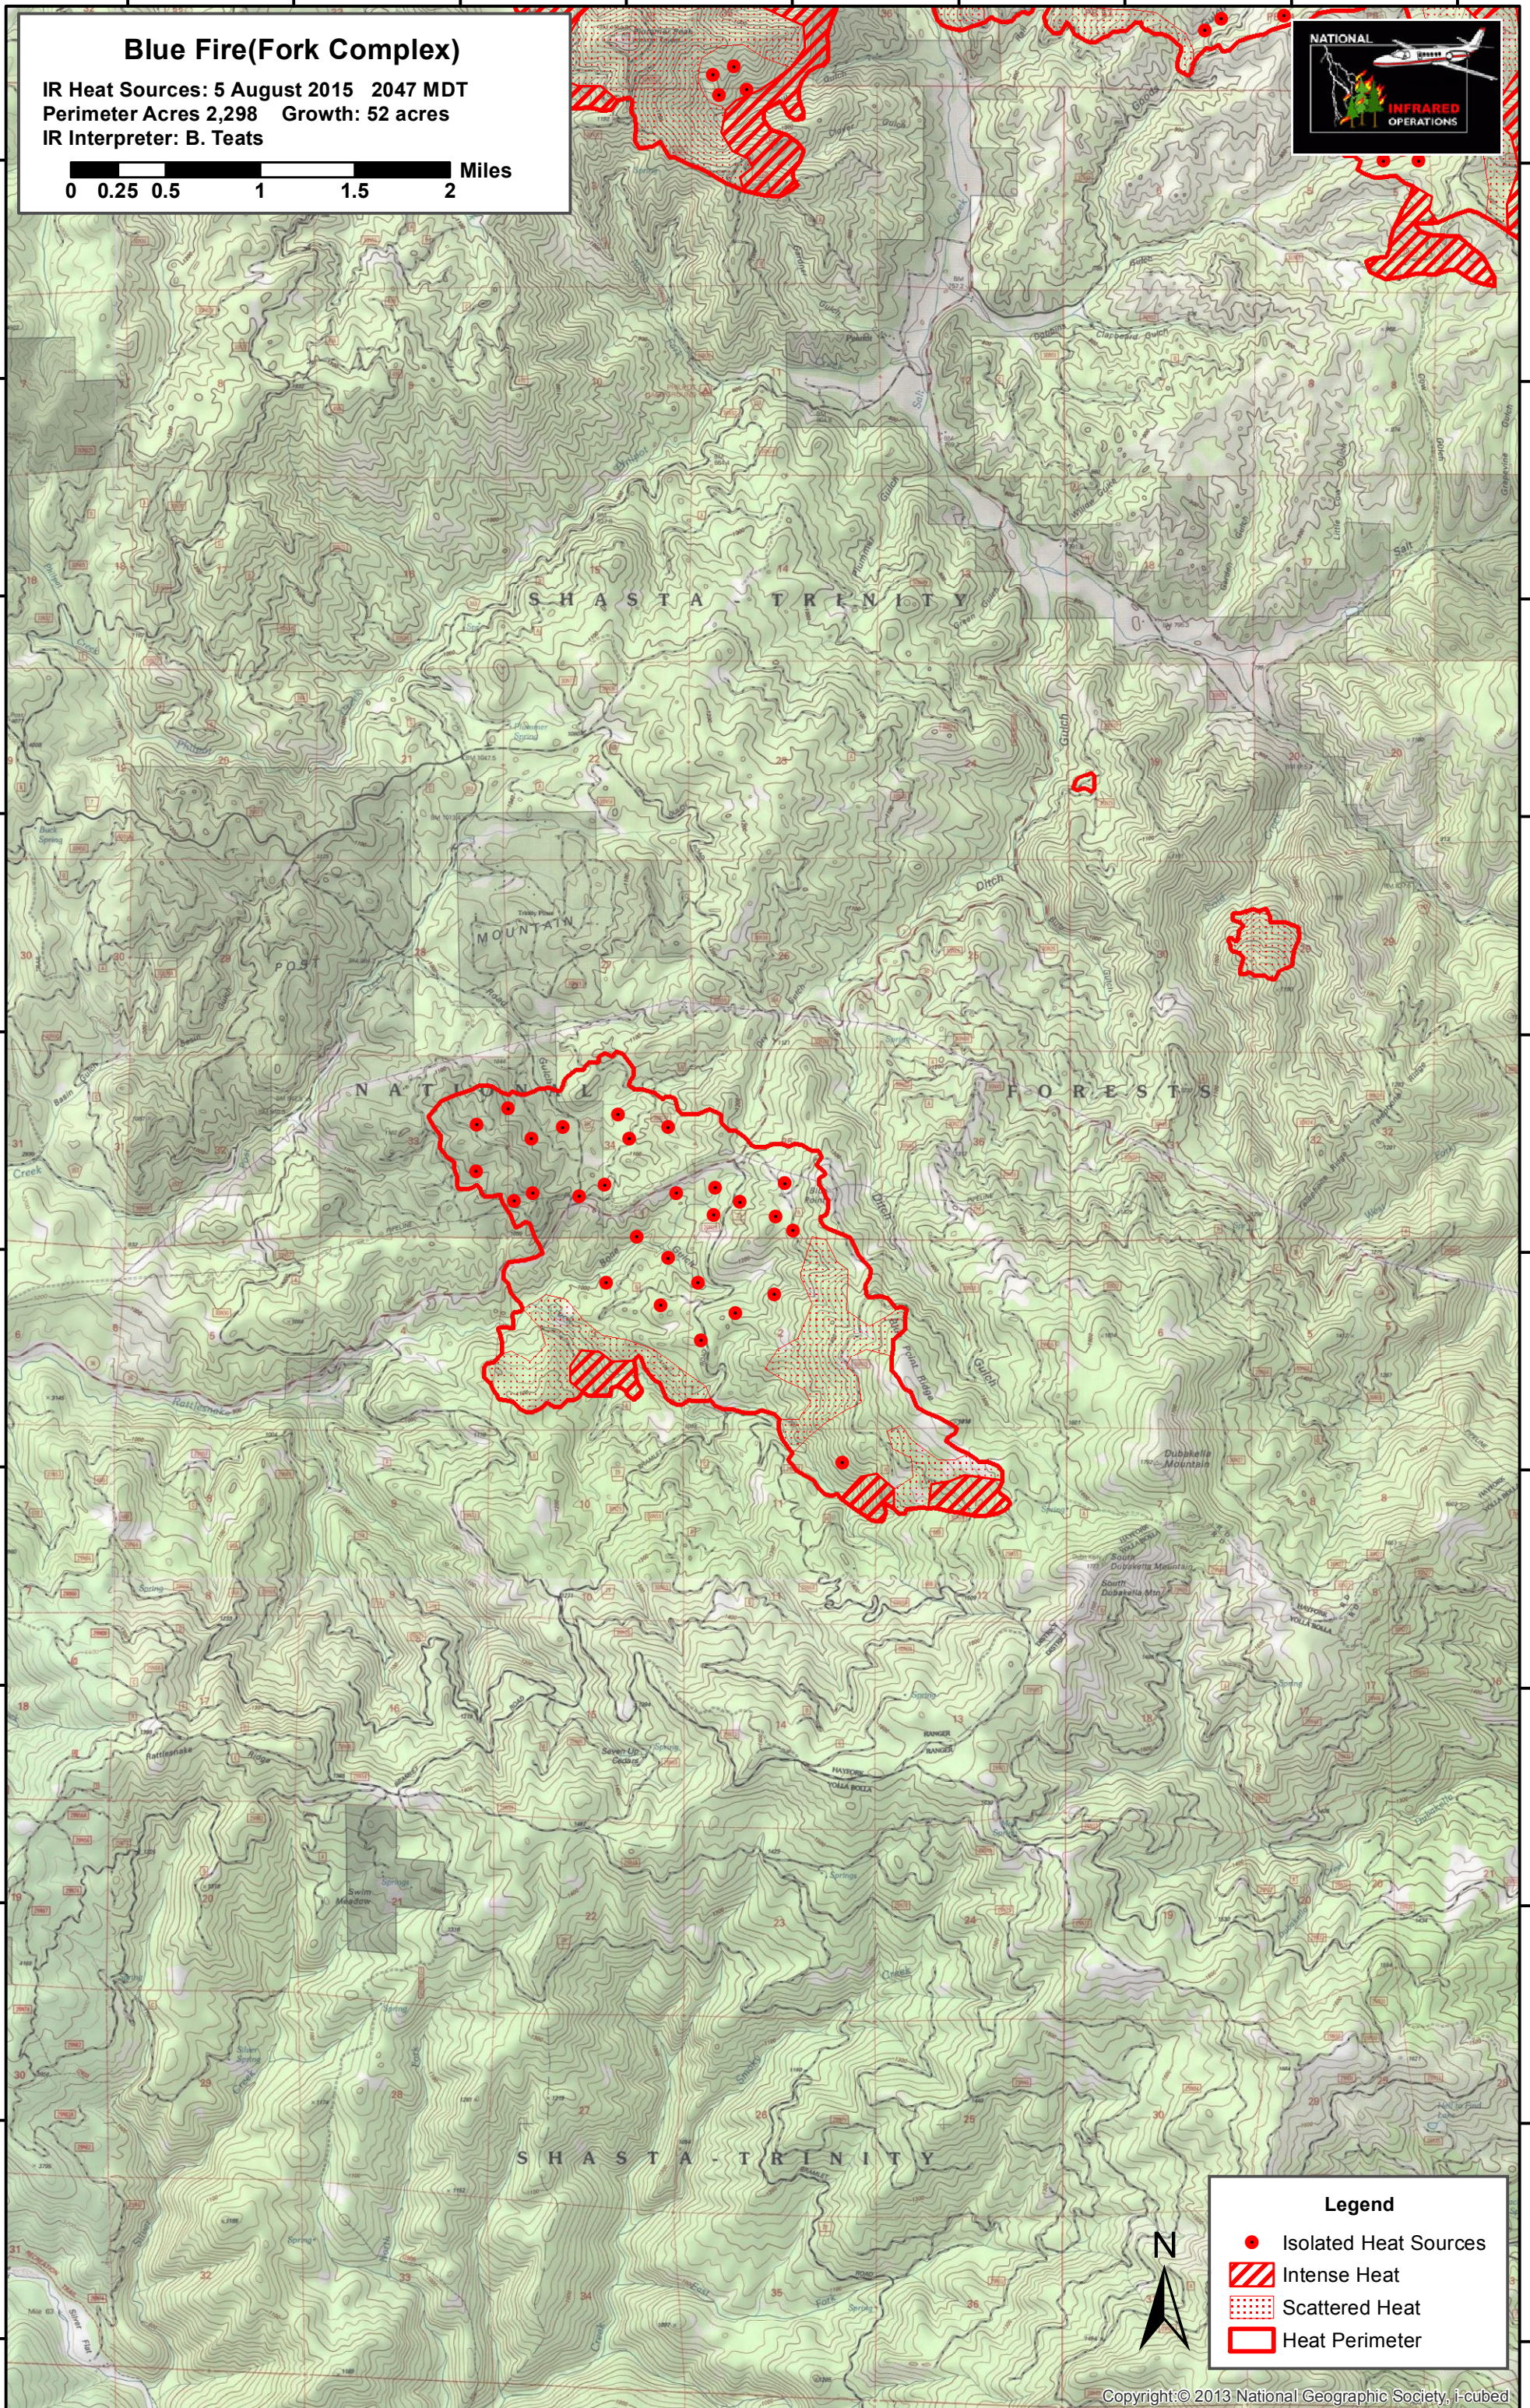

123°15'0"W 123°14'0"W 123°13'0"W 123°12'0"W 123°11'0"W 123°10'0"W 123°9'0"W 123°8'0"W 123°7'0"W

# Blue Fire(Fork Complex)

IR Heat Sources: 5 August 2015 2047 MDT  
Perimeter Acres 2,298 Growth: 52 acres  
IR Interpreter: B. Teats

40°29'0"N  
40°28'0"N  
40°27'0"N  
40°26'0"N  
40°25'0"N  
40°24'0"N  
40°23'0"N  
40°22'0"N  
40°21'0"N  
40°20'0"N  
40°19'0"N

40°29'0"N  
40°28'0"N  
40°27'0"N  
40°26'0"N  
40°25'0"N  
40°24'0"N  
40°23'0"N  
40°22'0"N  
40°21'0"N  
40°20'0"N  
40°19'0"N

**Legend**

- Isolated Heat Sources
- Intense Heat
- Scattered Heat
- Heat Perimeter