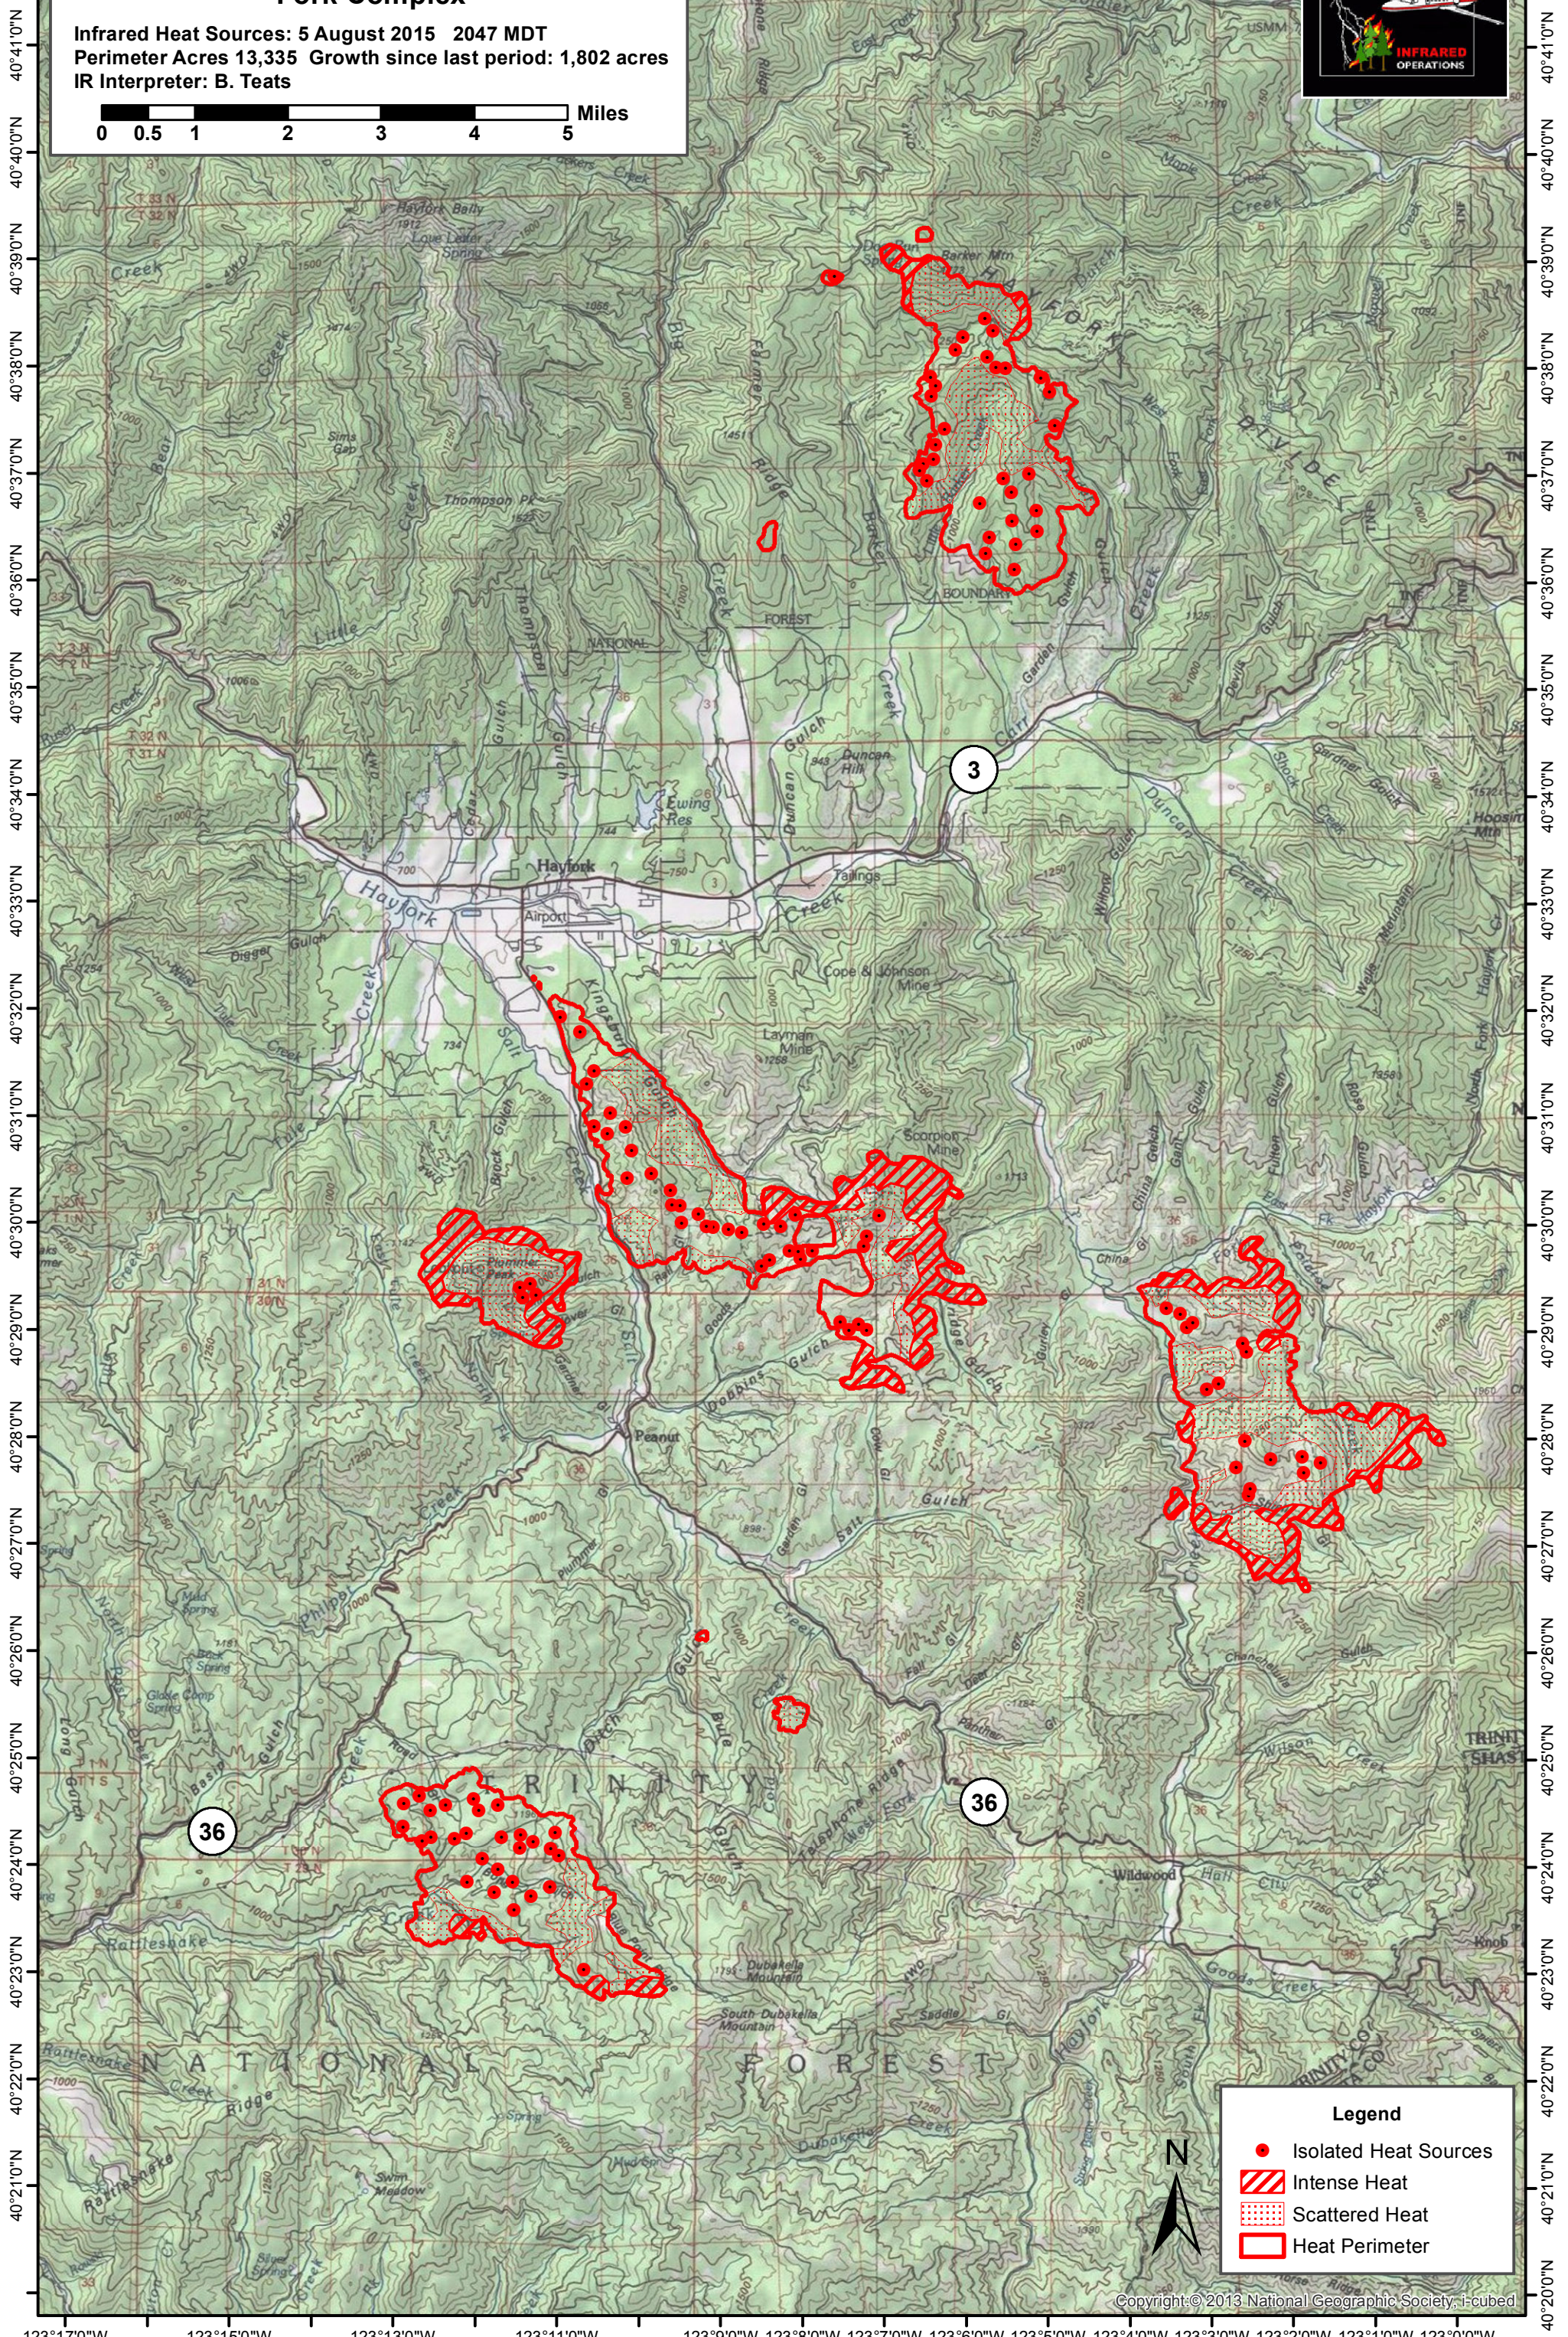

123°16'0"W 123°14'0"W 123°12'0"W 123°10'0"W 123°8'0"W 123°6'0"W 123°4'0"W 123°2'0"W 123°0'0"W

Fork Complex

Infrared Heat Sources: 5 August 2015 2047 MDT
Perimeter Acres 13,335 Growth since last period: 1,802 acres
IR Interpreter: B. Teats

Legend

- Isolated Heat Sources
- Intense Heat
- Scattered Heat
- Heat Perimeter

123°17'0"W 123°15'0"W 123°13'0"W 123°11'0"W 123°9'0"W 123°8'0"W 123°7'0"W 123°6'0"W 123°5'0"W 123°4'0"W 123°3'0"W 123°2'0"W 123°1'0"W 123°0'0"W