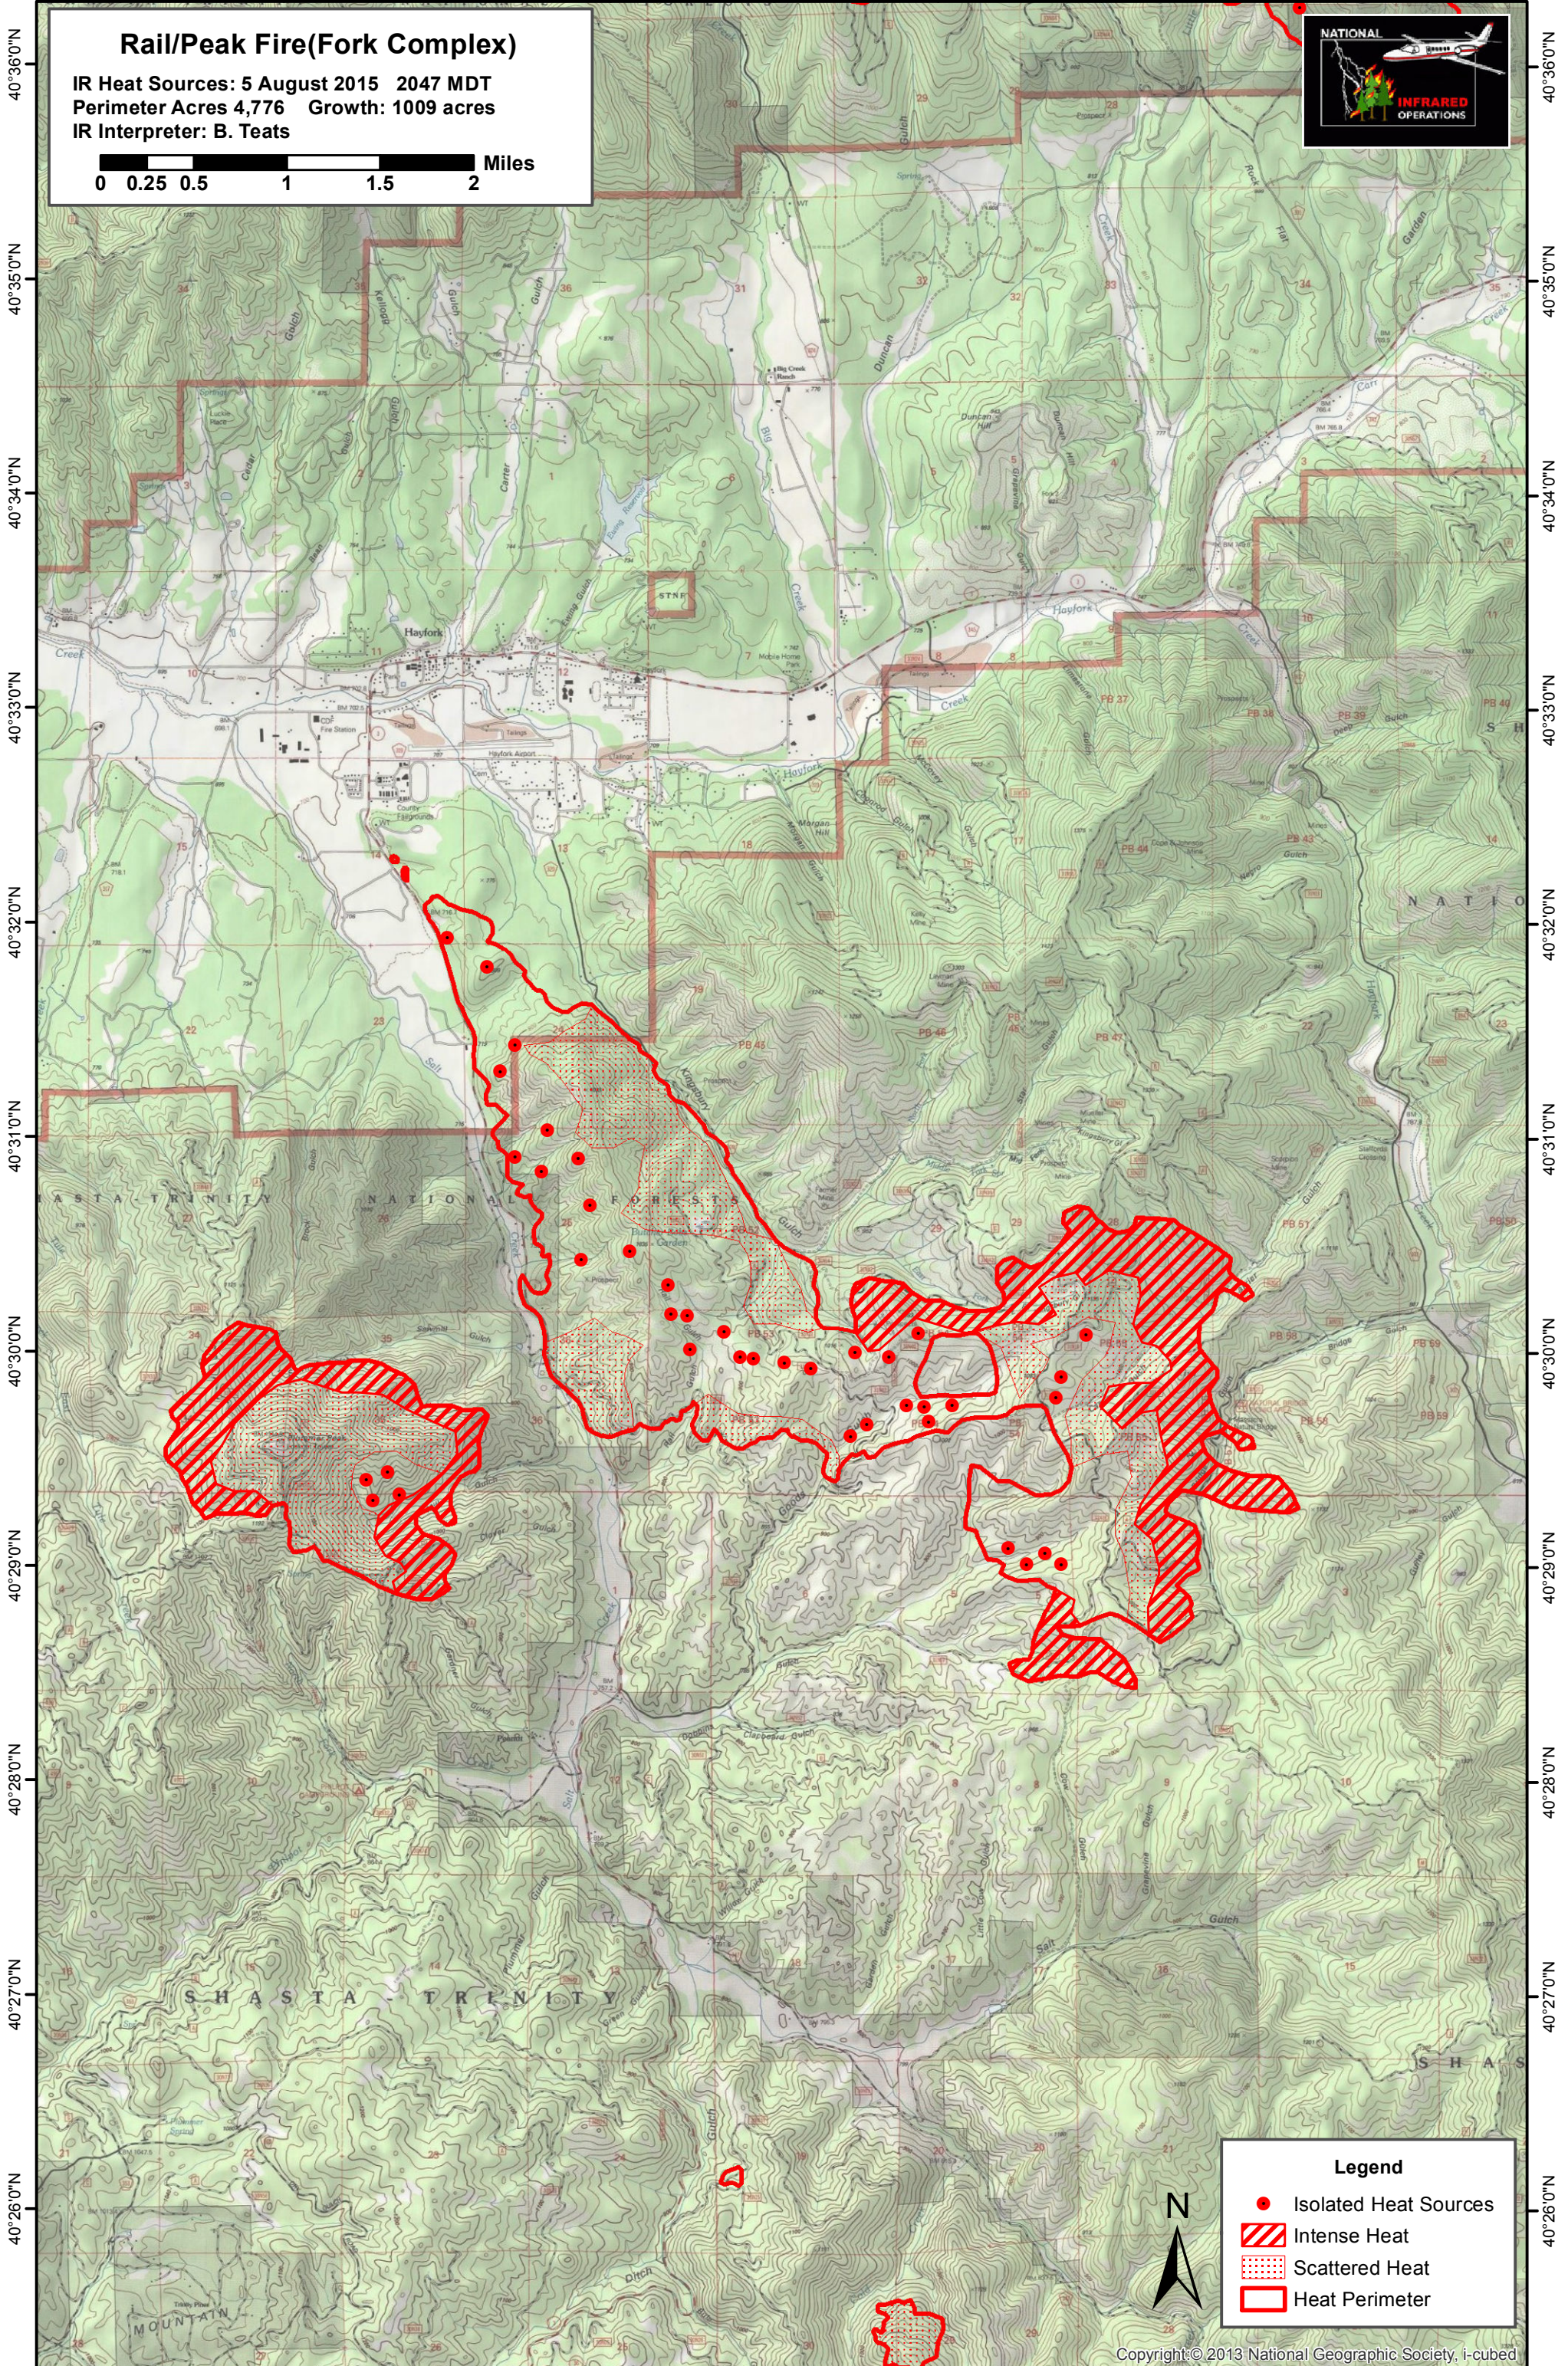

123°13'0"W 123°12'0"W 123°11'0"W 123°10'0"W 123°9'0"W 123°8'0"W 123°7'0"W 123°6'0"W 123°5'0"W

# Rail/Peak Fire(Fork Complex)

IR Heat Sources: 5 August 2015 2047 MDT  
Perimeter Acres 4,776 Growth: 1009 acres  
IR Interpreter: B. Teats

**Legend**

- Isolated Heat Sources
- ▨ Intense Heat
- ▤ Scattered Heat
- ▭ Heat Perimeter