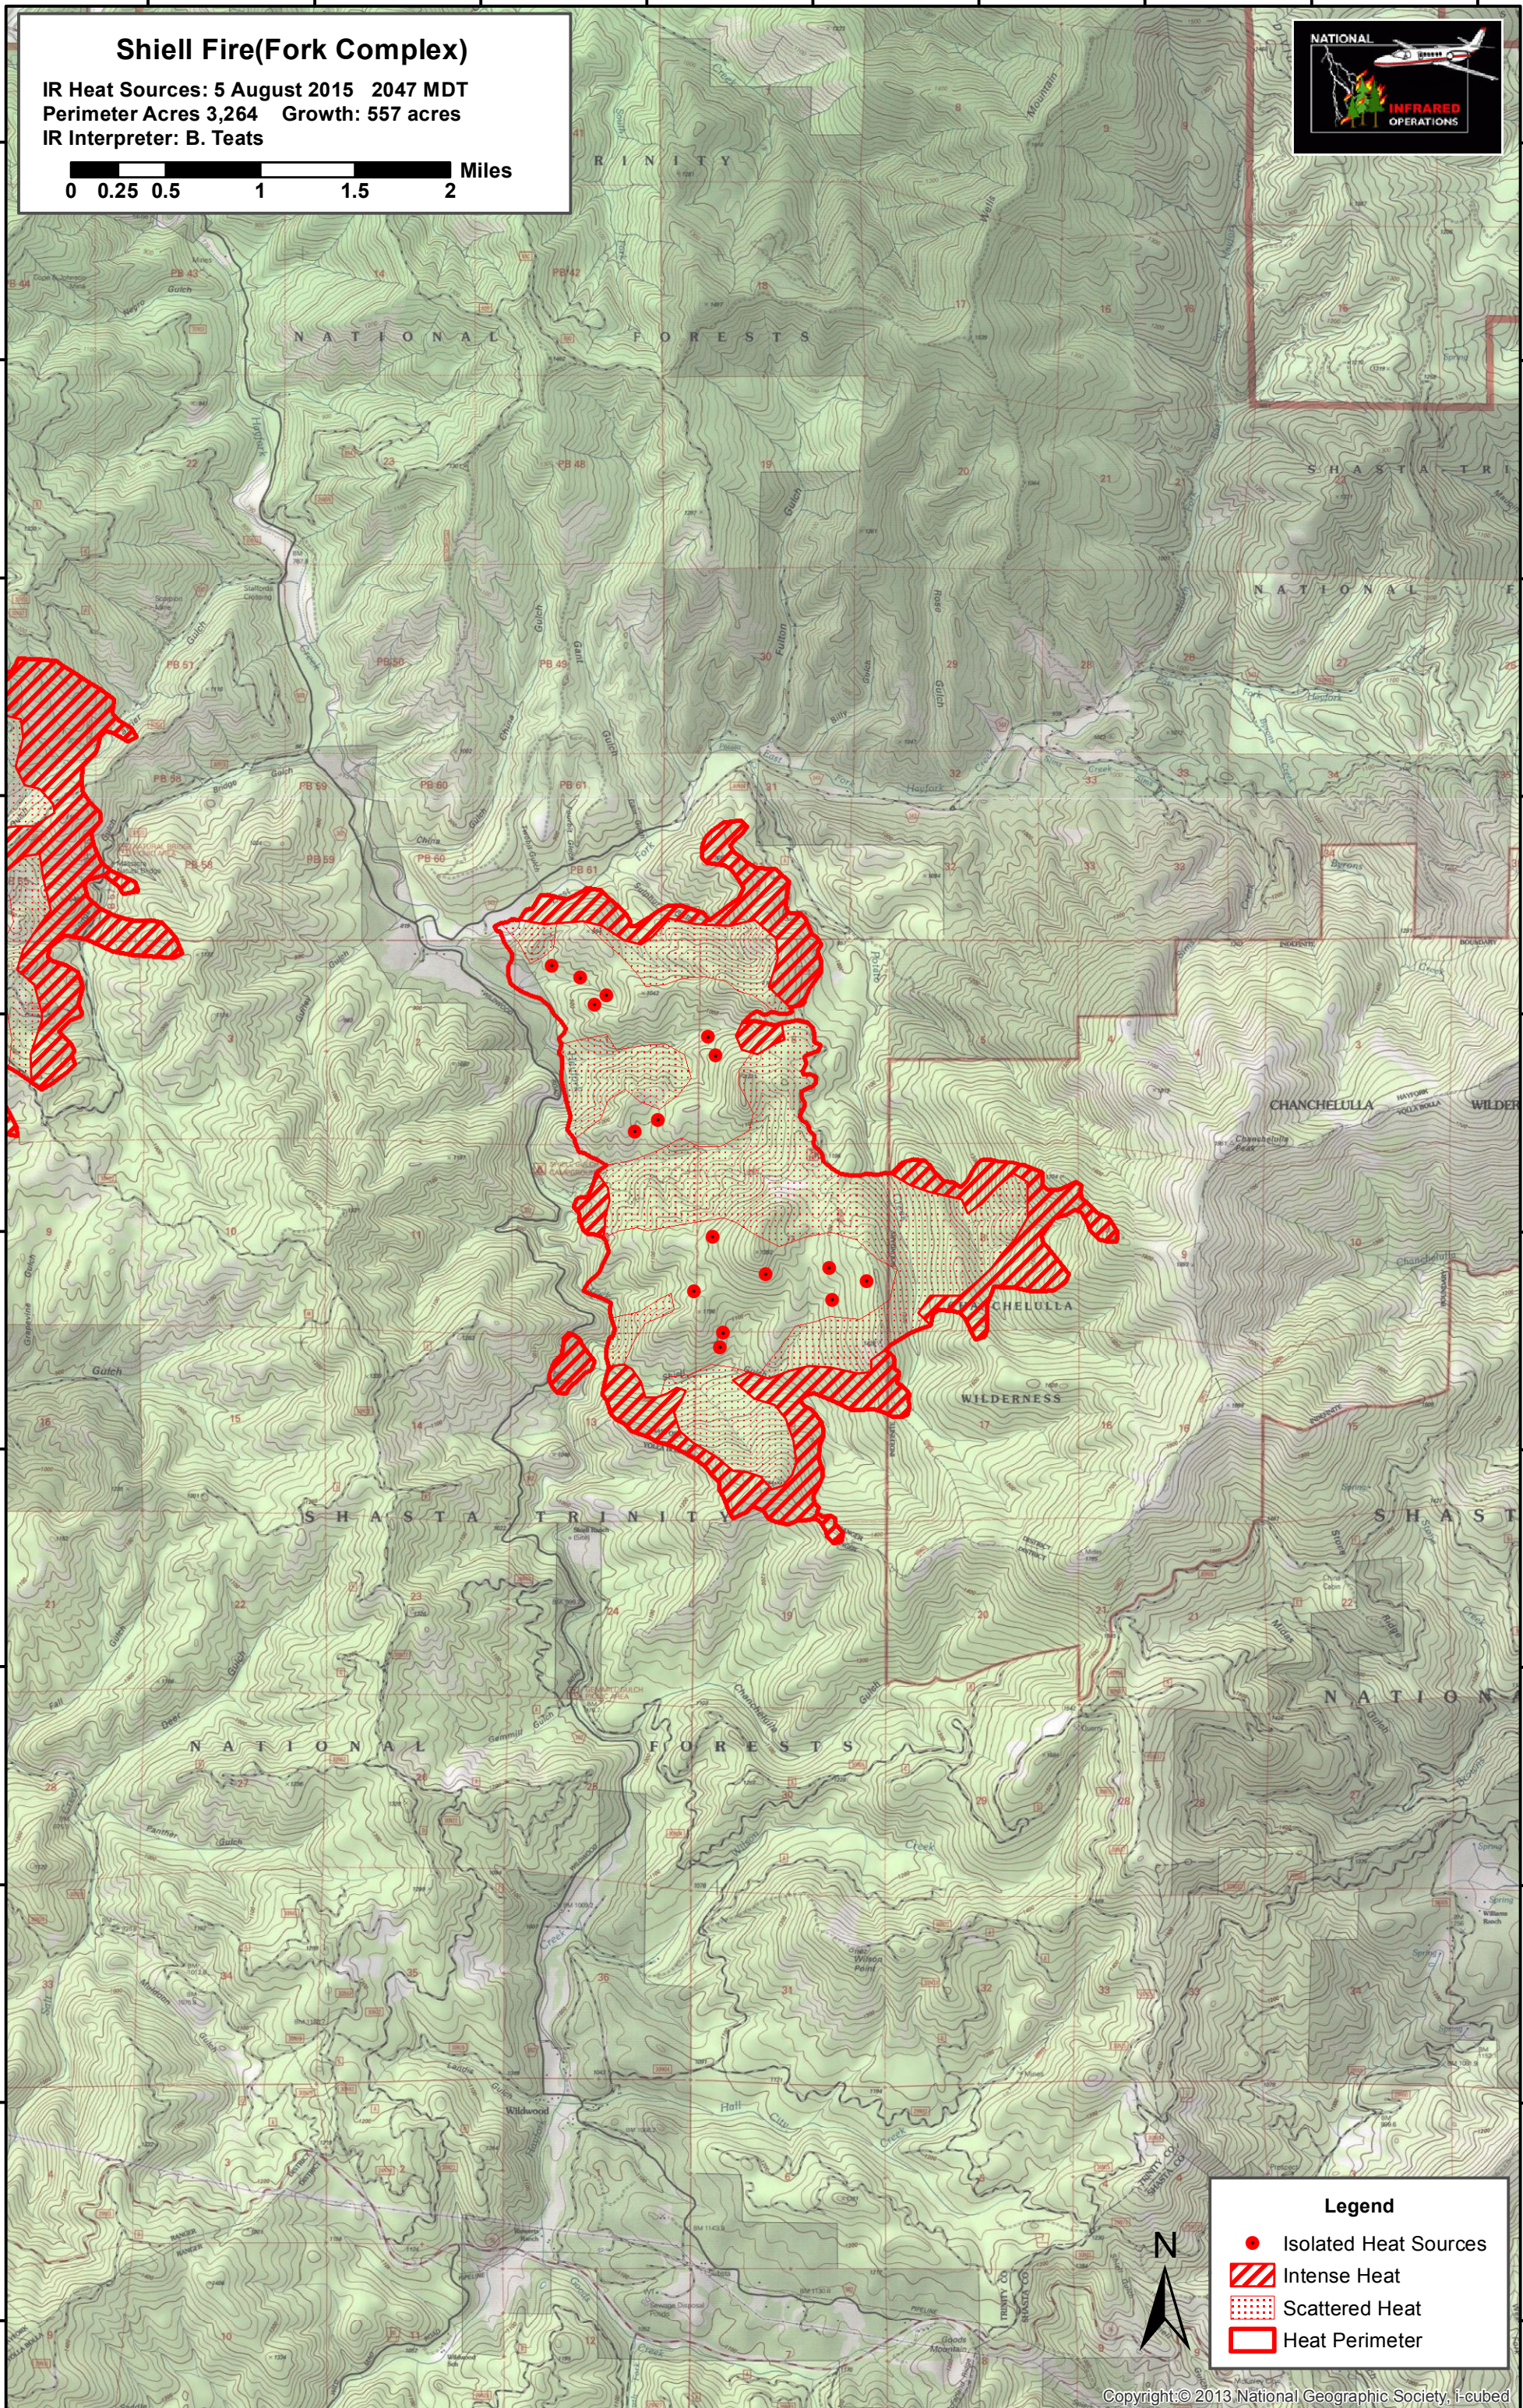

123°6'0"W 123°5'0"W 123°4'0"W 123°3'0"W 123°2'0"W 123°1'0"W 123°0'0"W 122°59'0"W 122°58'0"W

# Shiell Fire(Fork Complex)

IR Heat Sources: 5 August 2015 2047 MDT  
Perimeter Acres 3,264 Growth: 557 acres  
IR Interpreter: B. Teats

40°33'0"N  
40°32'0"N  
40°31'0"N  
40°30'0"N  
40°29'0"N  
40°28'0"N  
40°27'0"N  
40°26'0"N  
40°25'0"N  
40°24'0"N  
40°23'0"N

40°33'0"N  
40°32'0"N  
40°31'0"N  
40°30'0"N  
40°29'0"N  
40°28'0"N  
40°27'0"N  
40°26'0"N  
40°25'0"N  
40°24'0"N  
40°23'0"N

**Legend**

- Isolated Heat Sources
- / Intense Heat
- . Scattered Heat
- Heat Perimeter