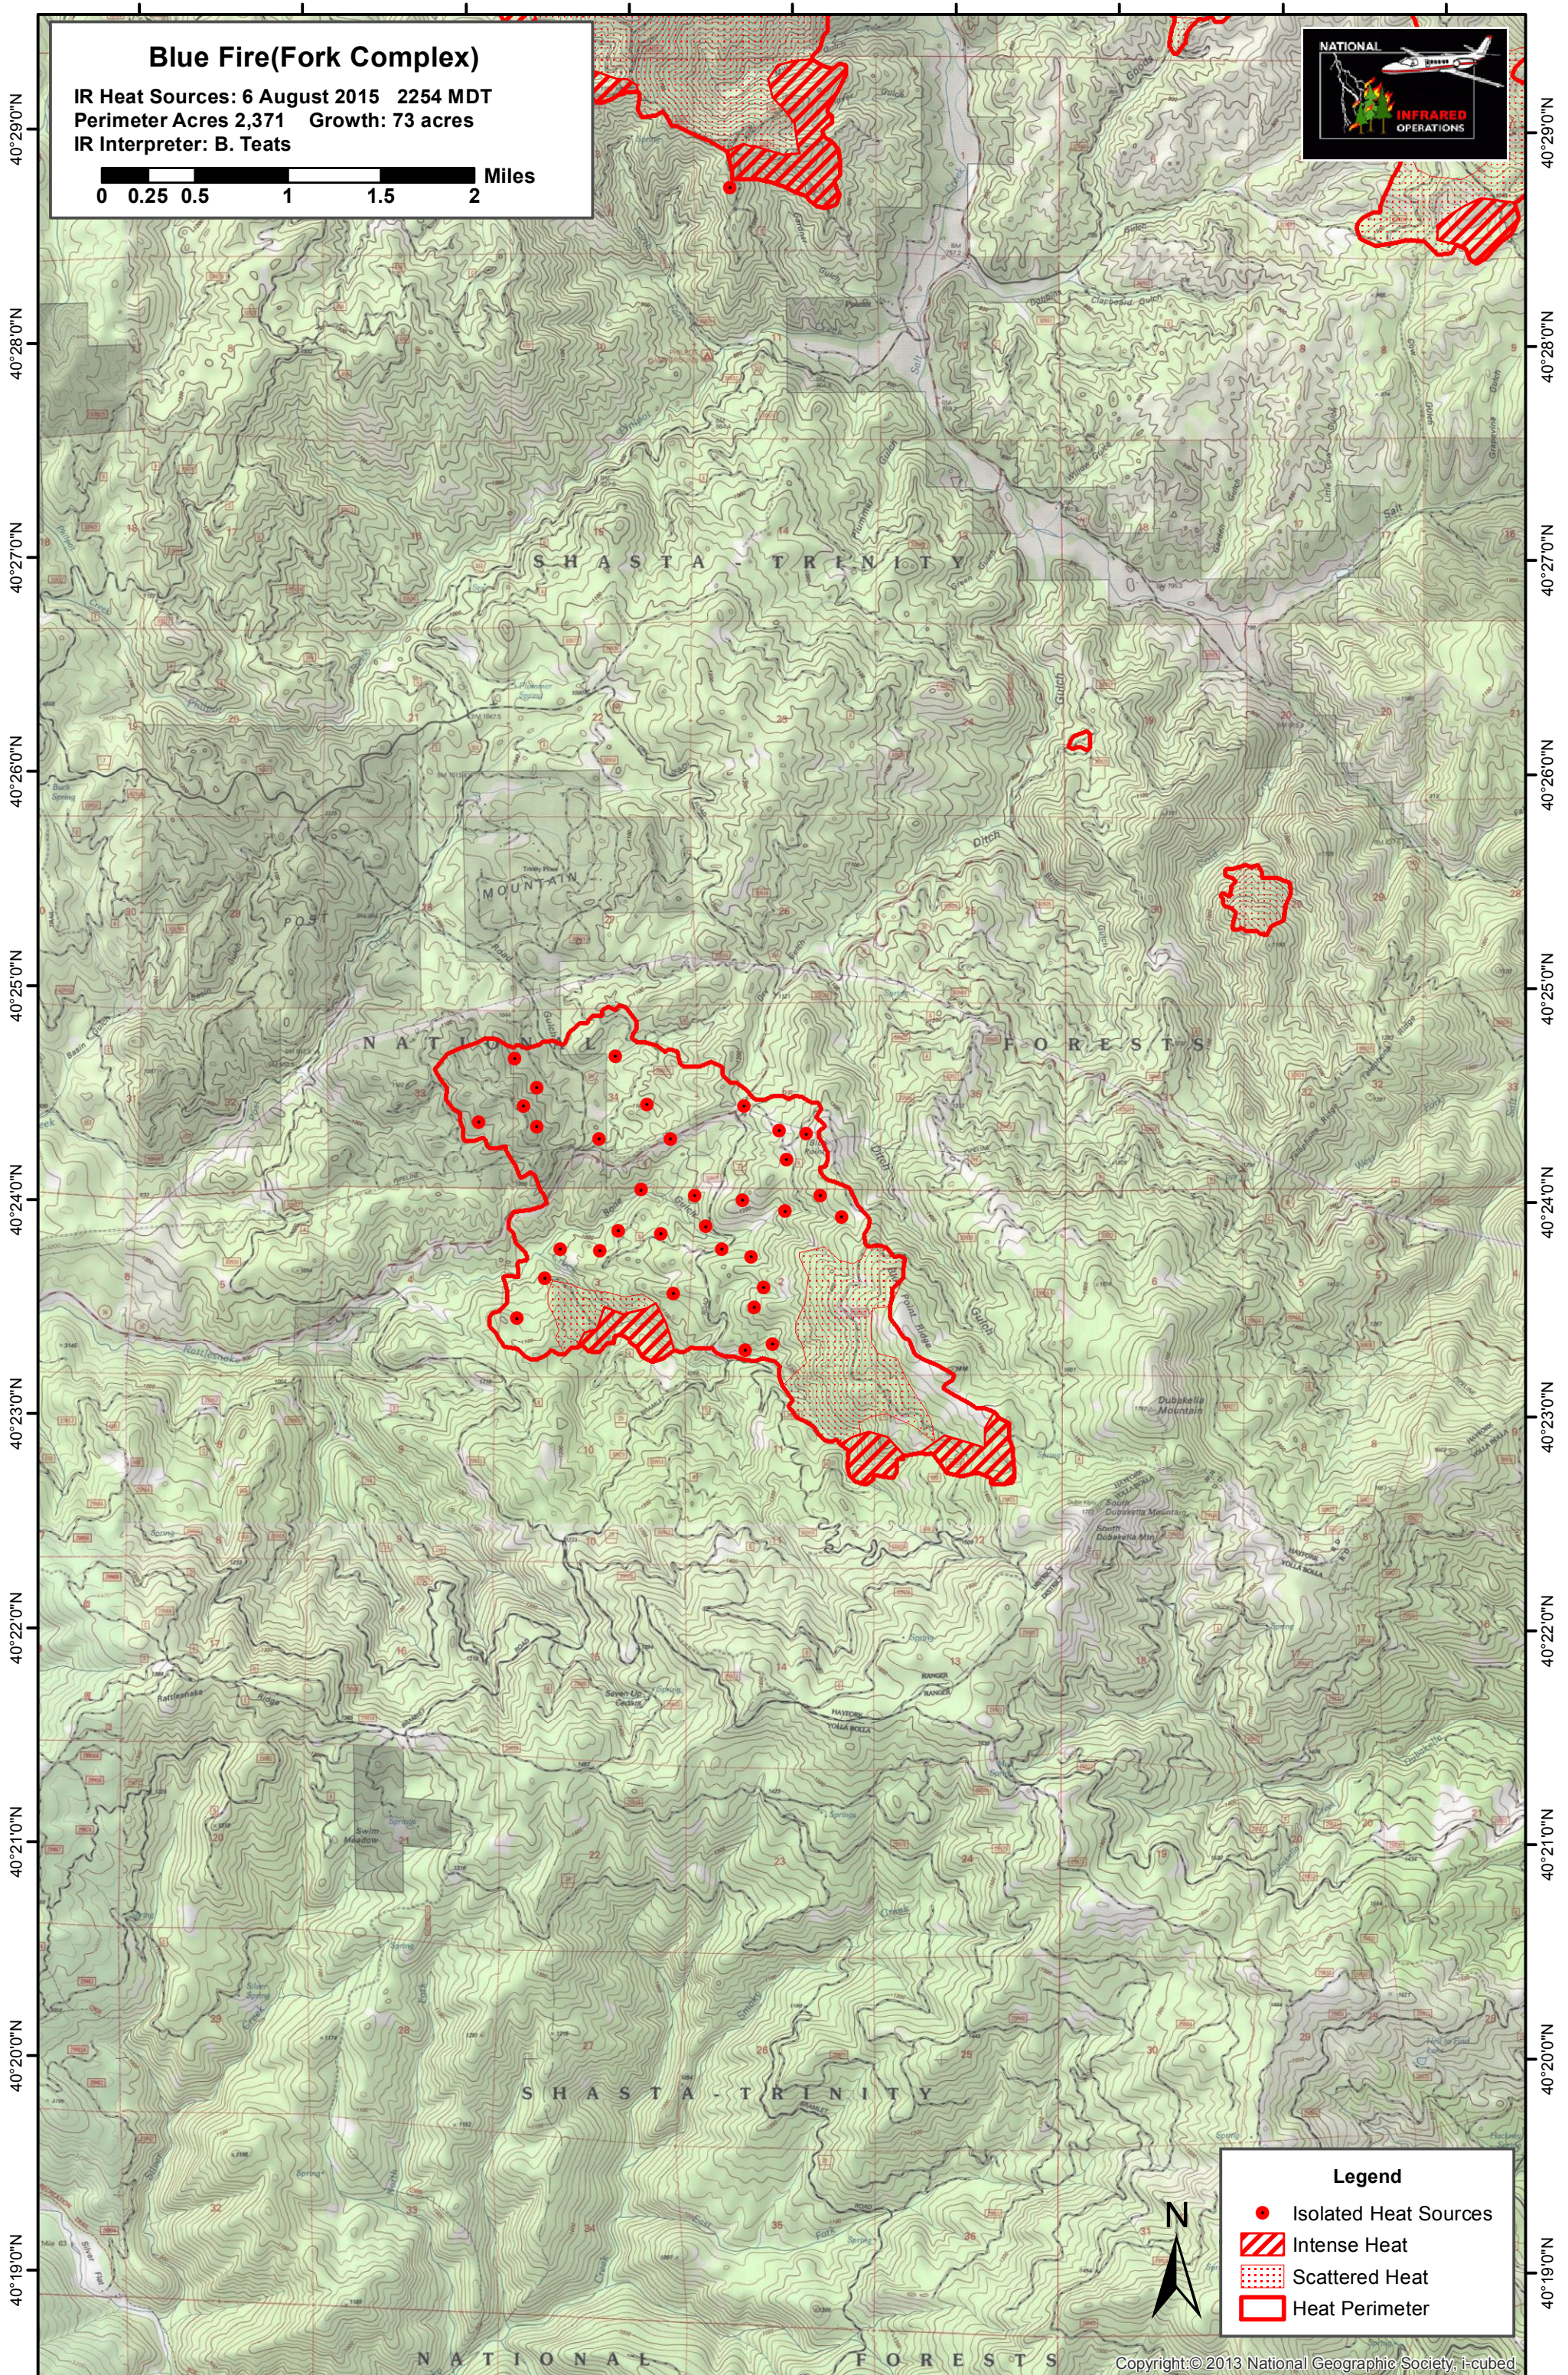

123°15'0"W 123°14'0"W 123°13'0"W 123°12'0"W 123°11'0"W 123°10'0"W 123°9'0"W 123°8'0"W 123°7'0"W

Blue Fire(Fork Complex)

IR Heat Sources: 6 August 2015 2254 MDT
Perimeter Acres 2,371 Growth: 73 acres
IR Interpreter: B. Teats

0 0.25 0.5 1 1.5 2 Miles

Legend

- Isolated Heat Sources
- ▨ Intense Heat
- ▤ Scattered Heat
- ▭ Heat Perimeter

123°15'0"W 123°14'0"W 123°13'0"W 123°12'0"W 123°11'0"W 123°10'0"W 123°9'0"W 123°8'0"W 123°7'0"W