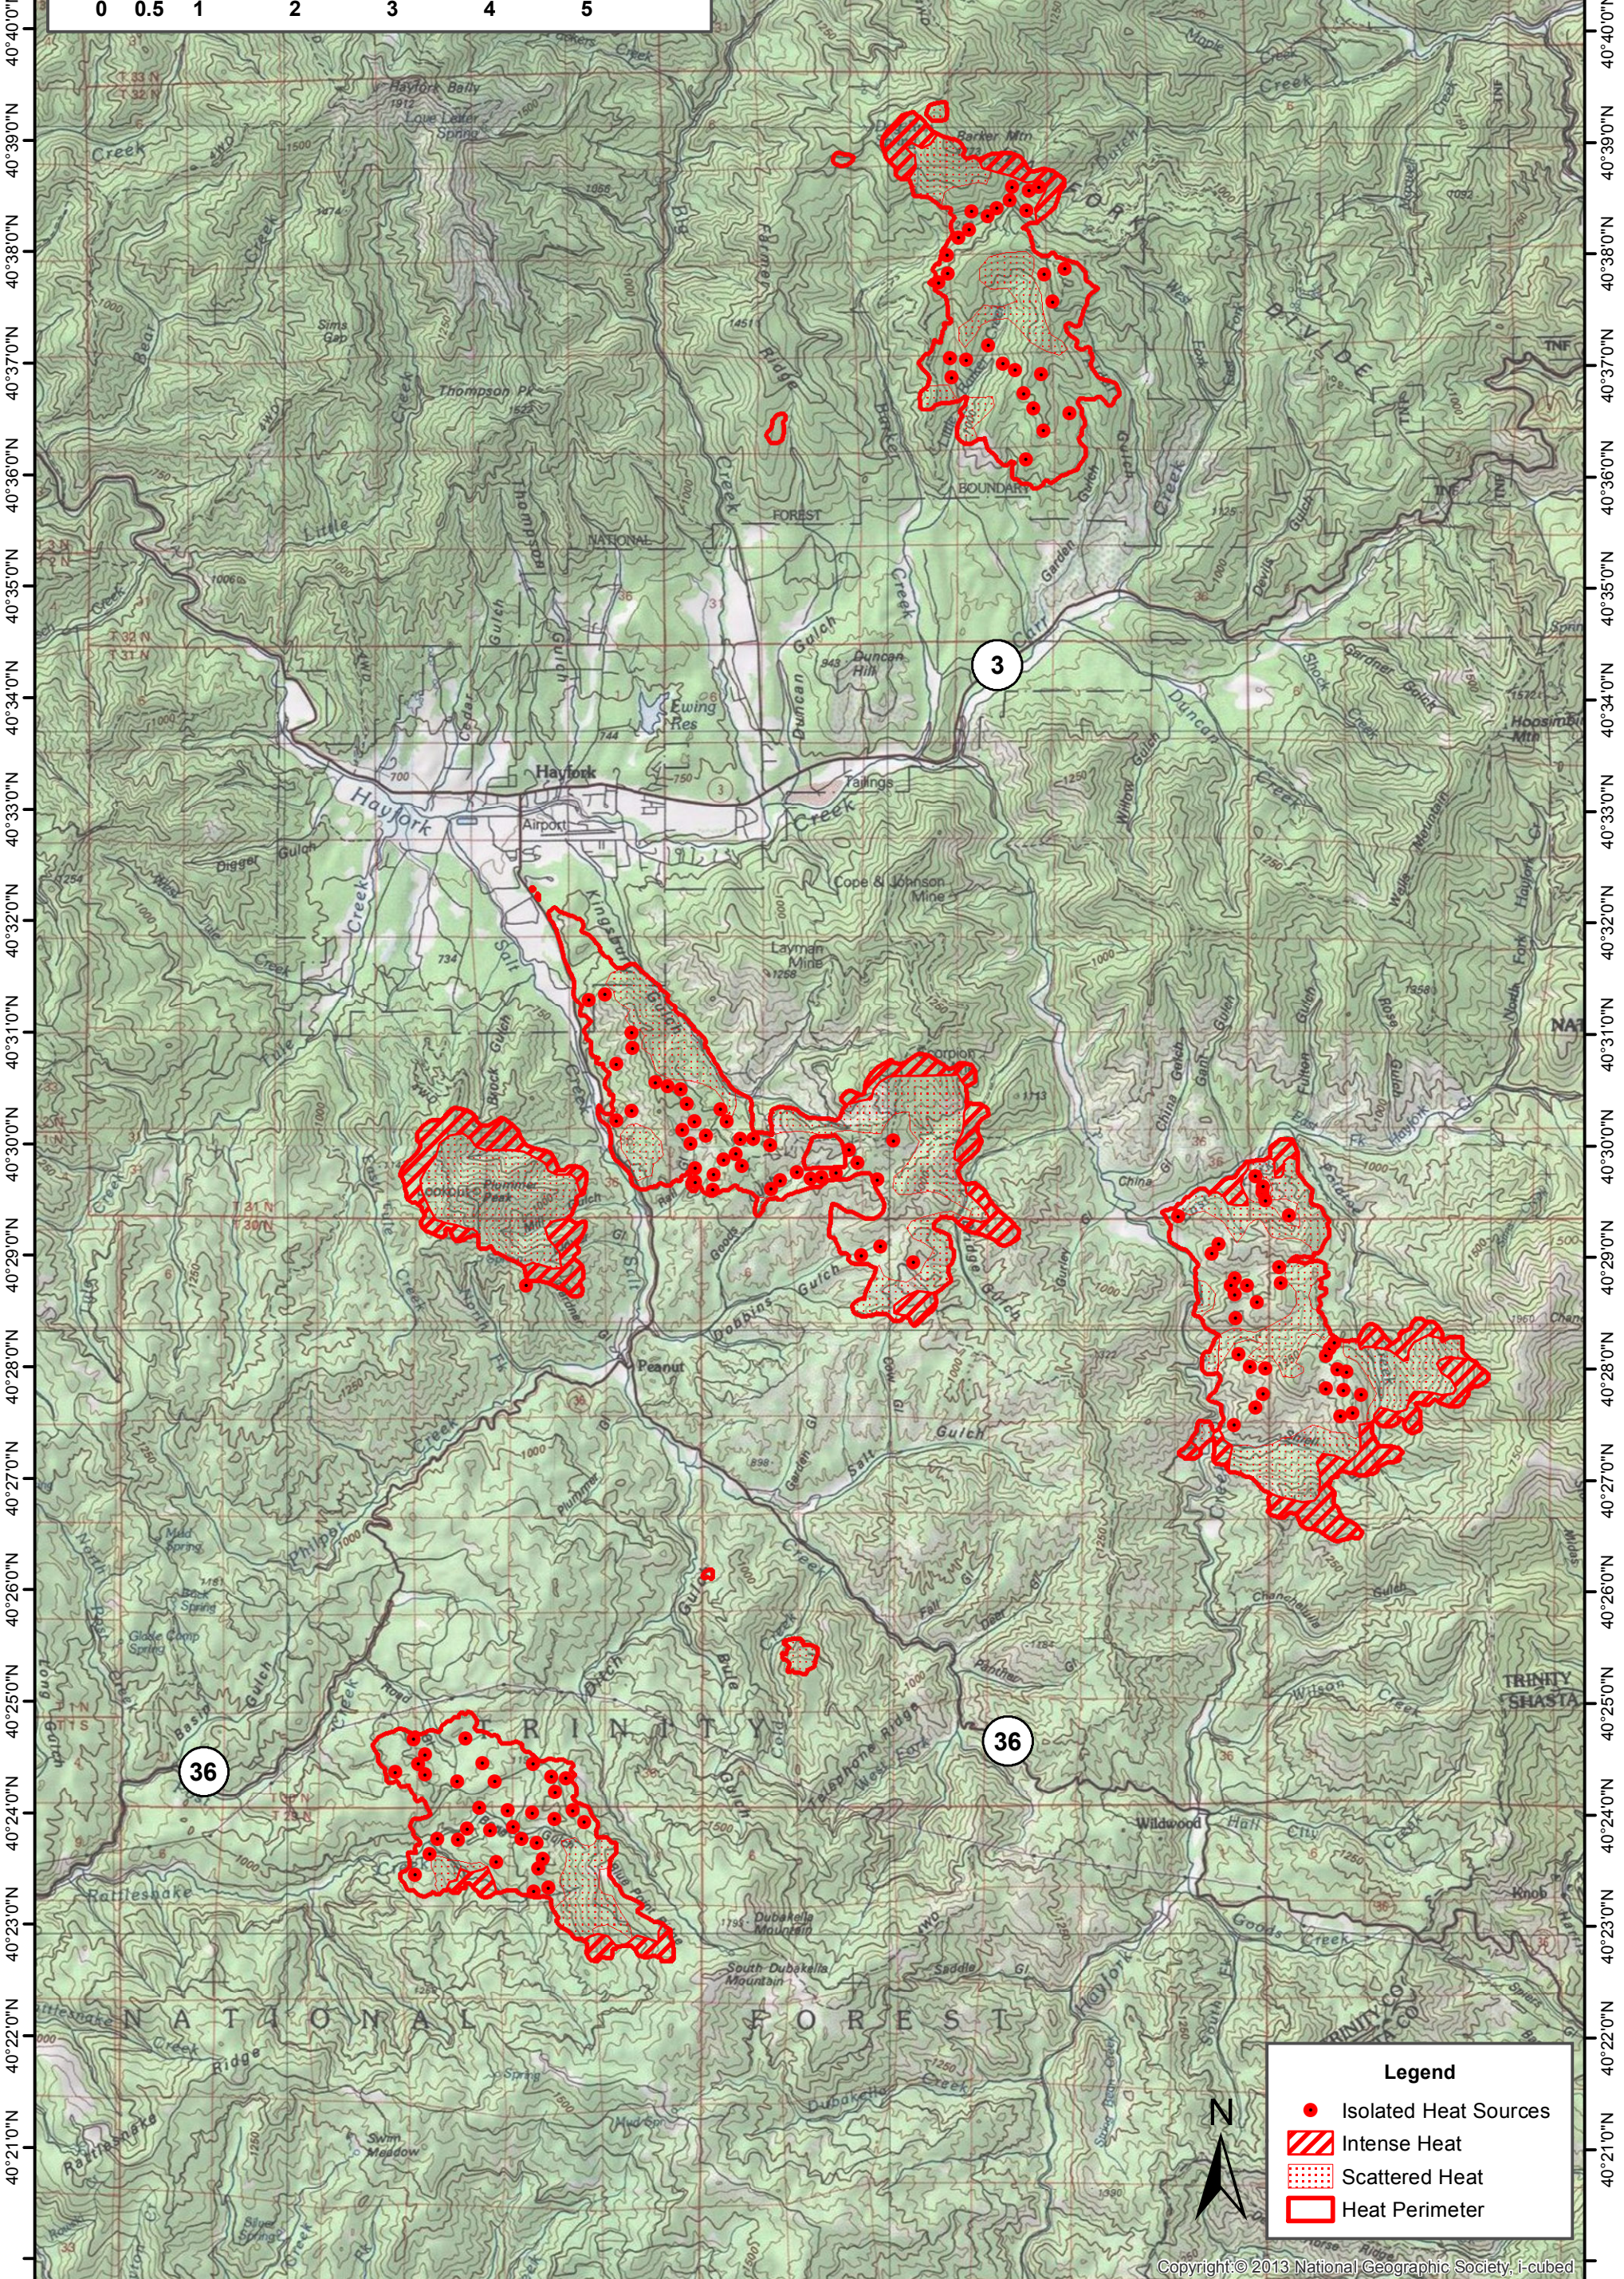

123°17'0"W 123°15'0"W 123°13'0"W 123°11'0"W 123°9'0"W 123°7'0"W 123°5'0"W 123°3'0"W 123°1'0"W 122°59'0"W

# Fork Complex

Infrared Heat Sources: 6 August 2015 2254 MDT  
Perimeter Acres 15,151 Growth since last period: 1,816 acres  
IR Interpreter: B. Teats

**Legend**

- Isolated Heat Sources
- Intense Heat
- Scattered Heat
- Heat Perimeter

123°17'0"W 123°15'0"W 123°13'0"W 123°11'0"W 123°9'0"W 123°8'0"W 123°7'0"W 123°6'0"W 123°5'0"W 123°4'0"W 123°3'0"W 123°2'0"W 123°1'0"W 122°59'0"W