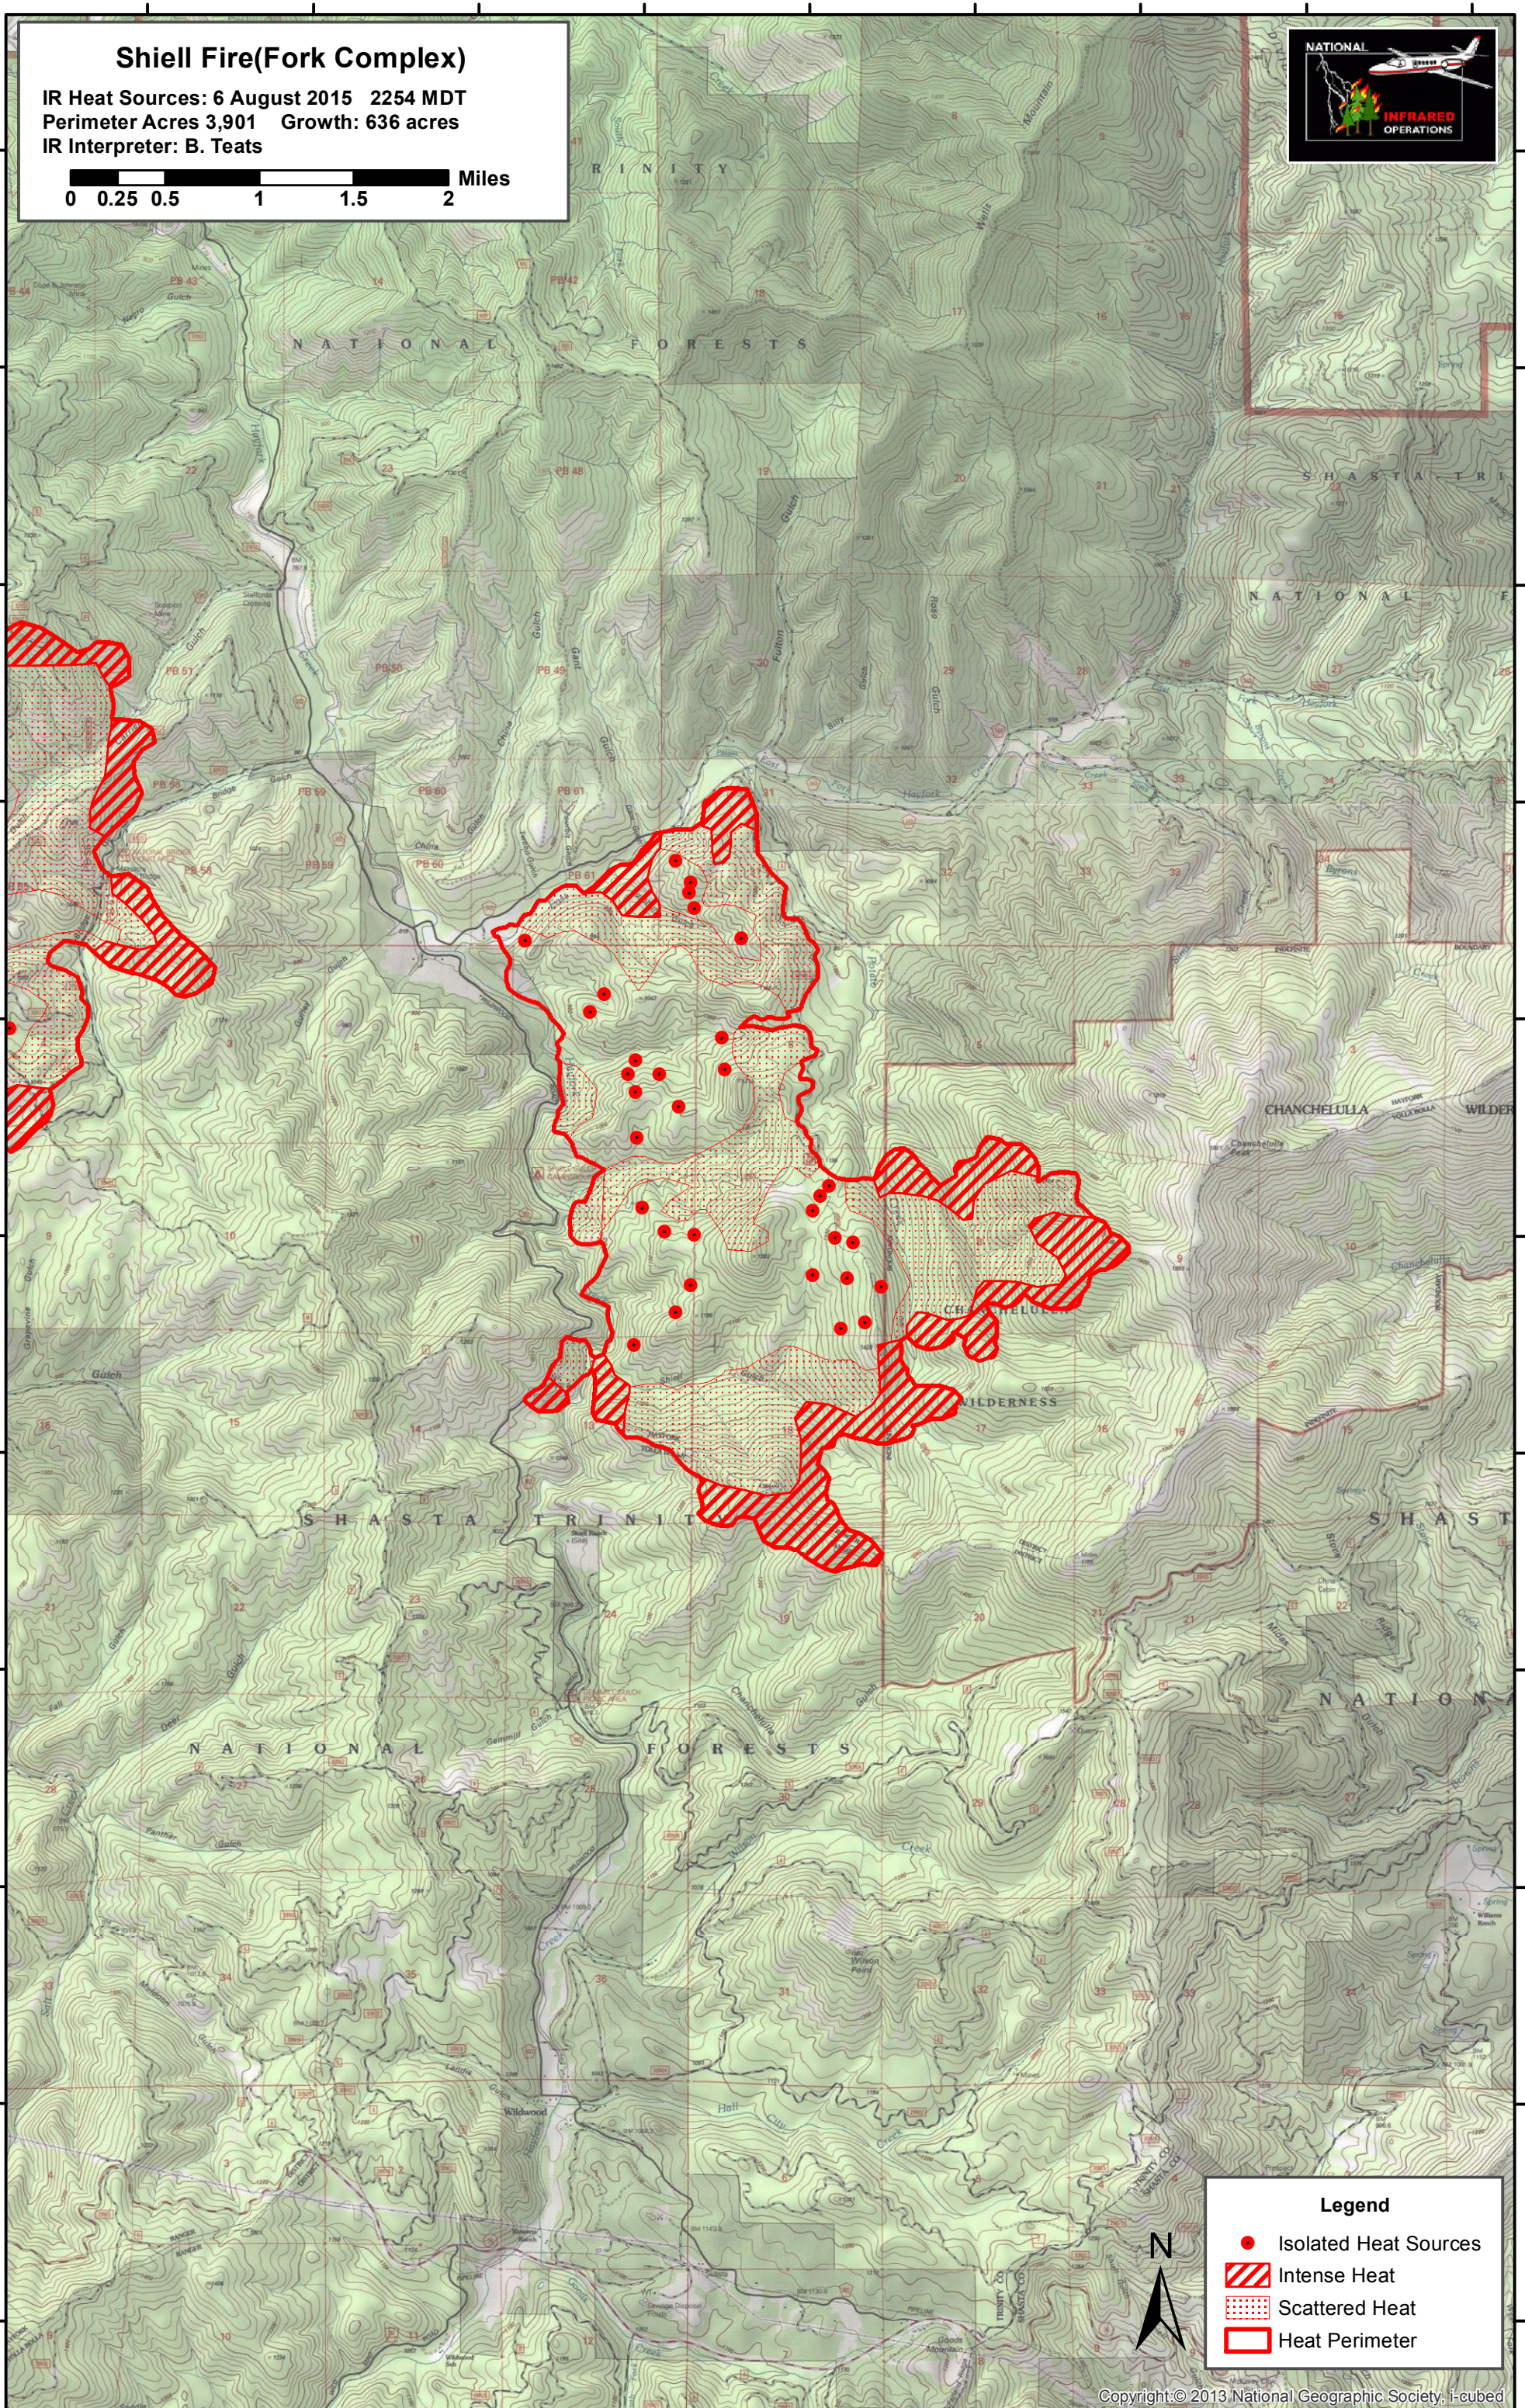

123°6'0"W 123°5'0"W 123°4'0"W 123°3'0"W 123°2'0"W 123°1'0"W 123°0'0"W 122°59'0"W 122°58'0"W

Shiell Fire(Fork Complex)

IR Heat Sources: 6 August 2015 2254 MDT
Perimeter Acres 3,901 Growth: 636 acres
IR Interpreter: B. Teats

40°33'0"N
40°32'0"N
40°31'0"N
40°30'0"N
40°29'0"N
40°28'0"N
40°27'0"N
40°26'0"N
40°25'0"N
40°24'0"N
40°23'0"N

40°33'0"N
40°32'0"N
40°31'0"N
40°30'0"N
40°29'0"N
40°28'0"N
40°27'0"N
40°26'0"N
40°25'0"N
40°24'0"N
40°23'0"N

Legend

- Isolated Heat Sources
- Intense Heat
- Scattered Heat
- Heat Perimeter

123°6'0"W 123°5'0"W 123°4'0"W 123°3'0"W 123°2'0"W 123°1'0"W 123°0'0"W 122°59'0"W 122°58'0"W