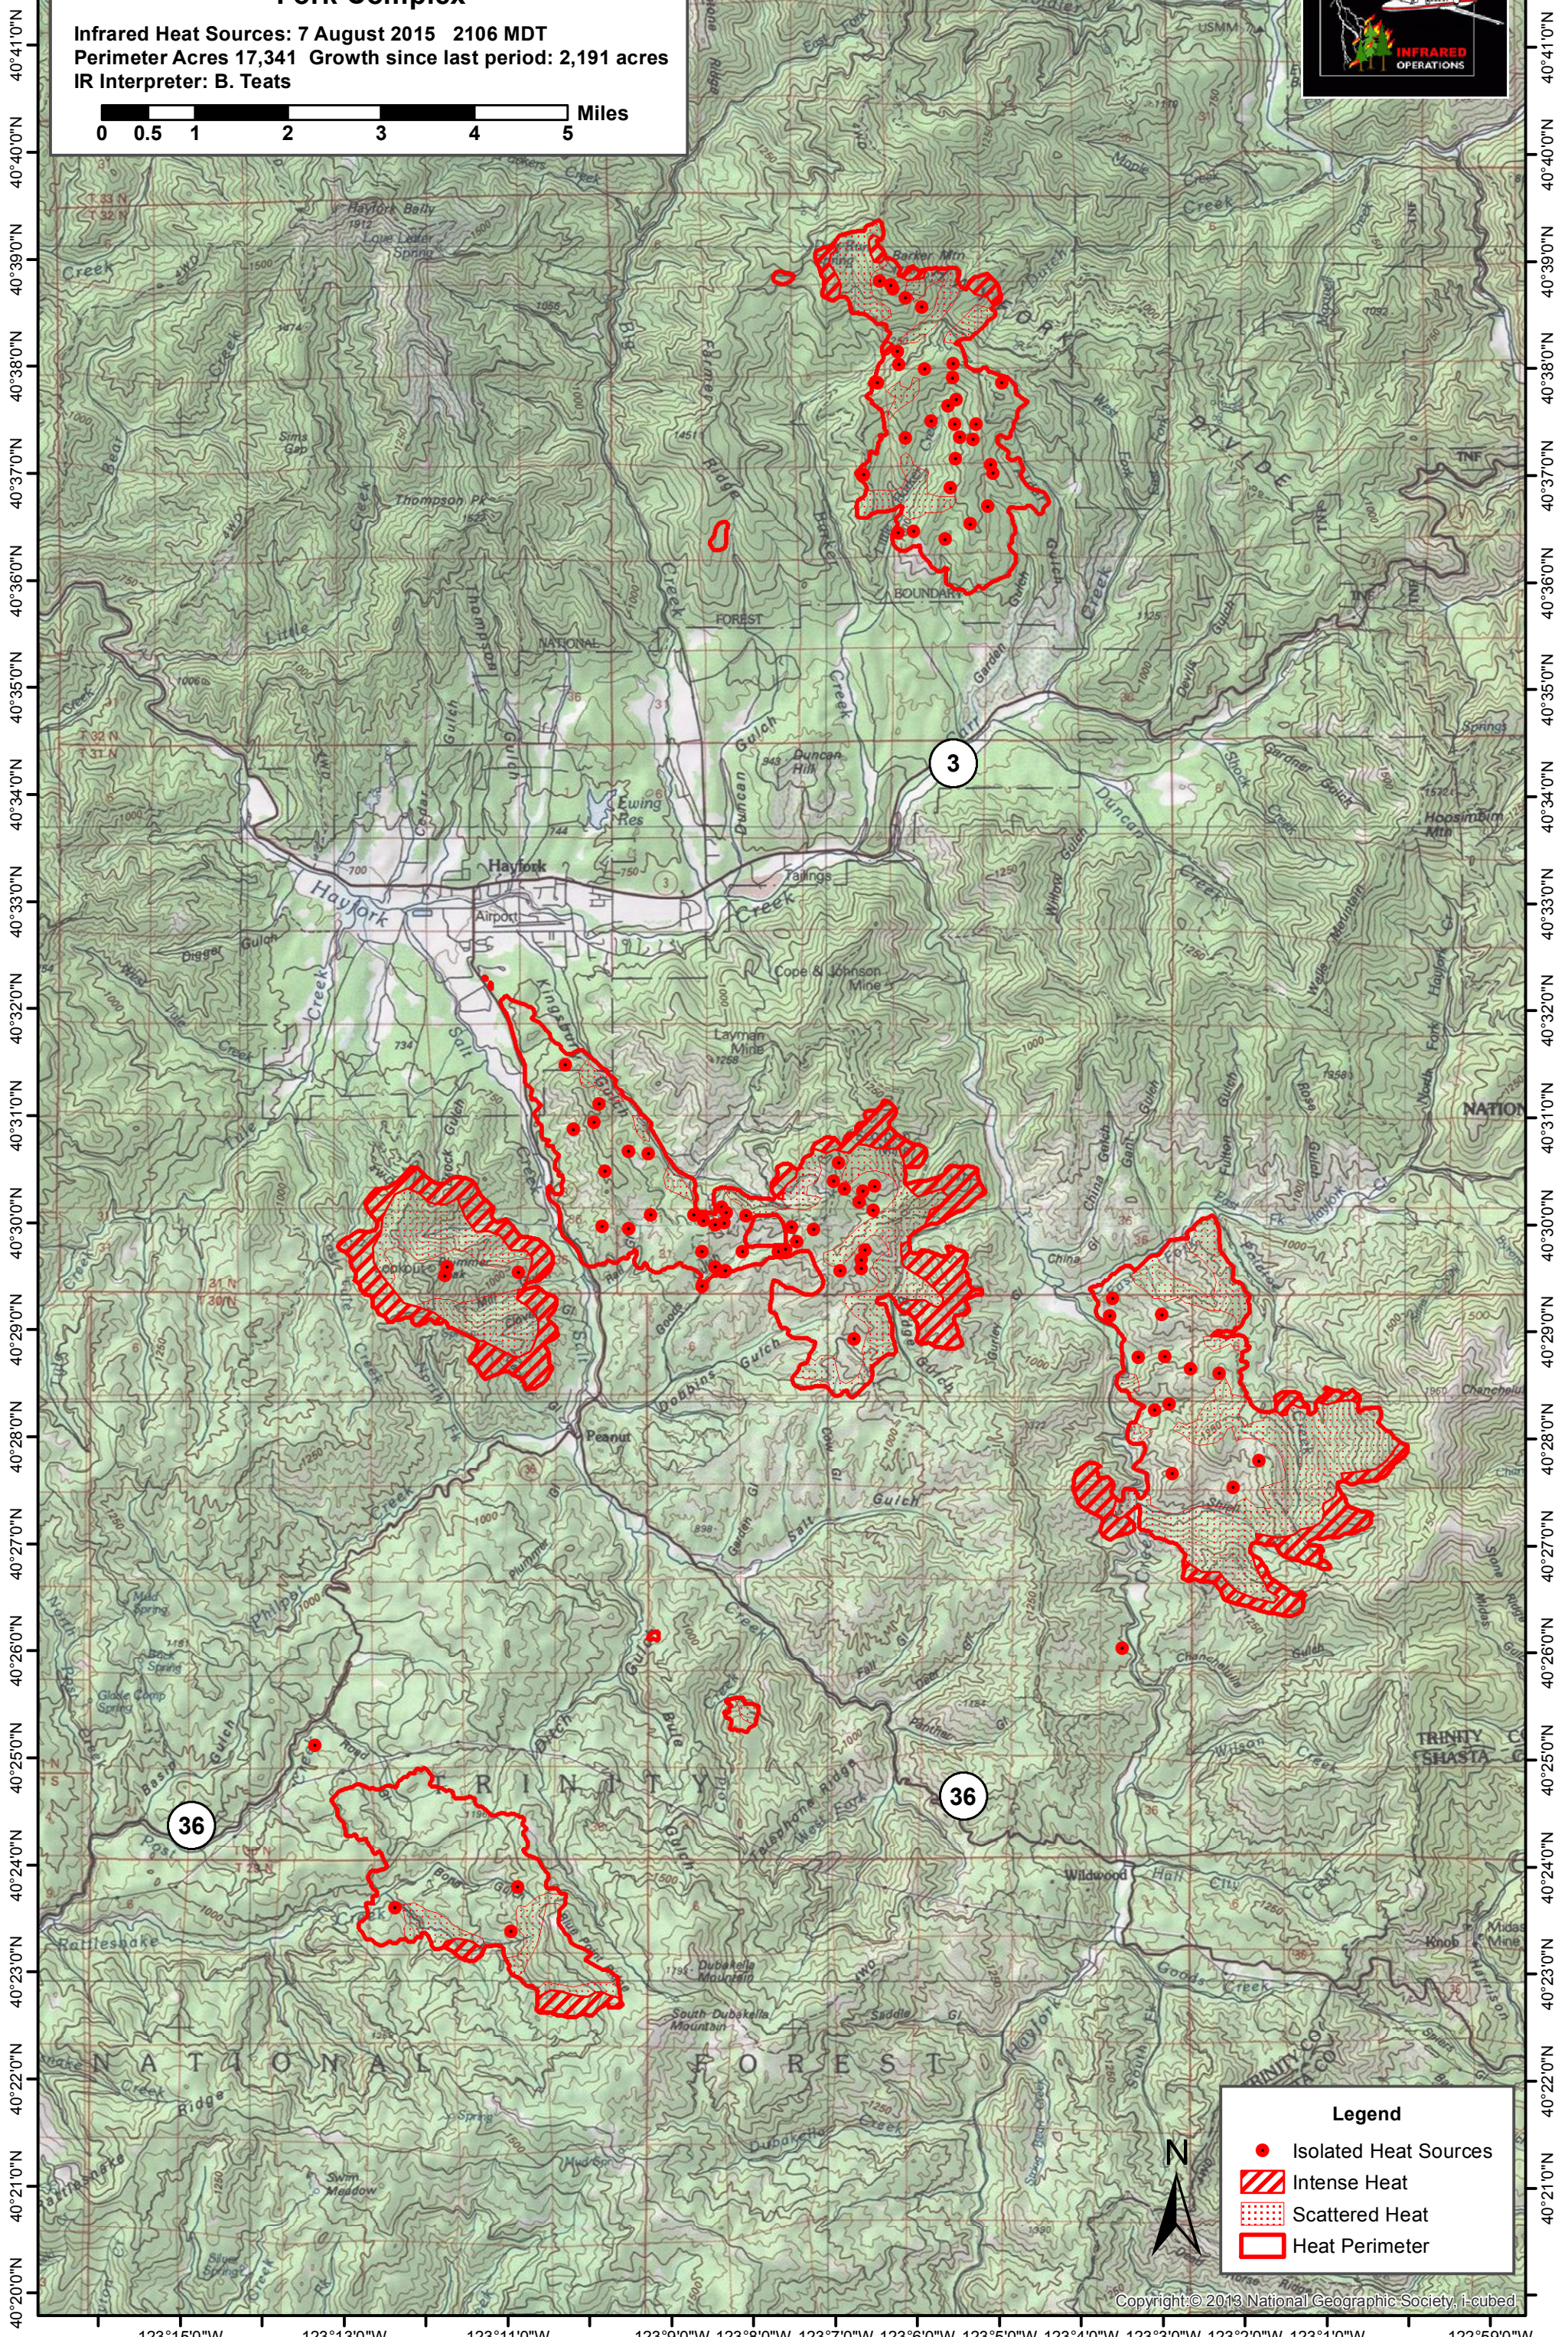

123°15'0"W 123°13'0"W 123°11'0"W 123°9'0"W 123°7'0"W 123°5'0"W 123°3'0"W 123°1'0"W 122°59'0"W

Fork Complex

Infrared Heat Sources: 7 August 2015 2106 MDT
Perimeter Acres 17,341 Growth since last period: 2,191 acres
IR Interpreter: B. Teats

3

36

36

Legend

- Isolated Heat Sources
- Intense Heat
- Scattered Heat
- Heat Perimeter

123°15'0"W 123°13'0"W 123°11'0"W 123°9'0"W 123°8'0"W 123°7'0"W 123°6'0"W 123°5'0"W 123°4'0"W 123°3'0"W 123°2'0"W 123°1'0"W 122°59'0"W