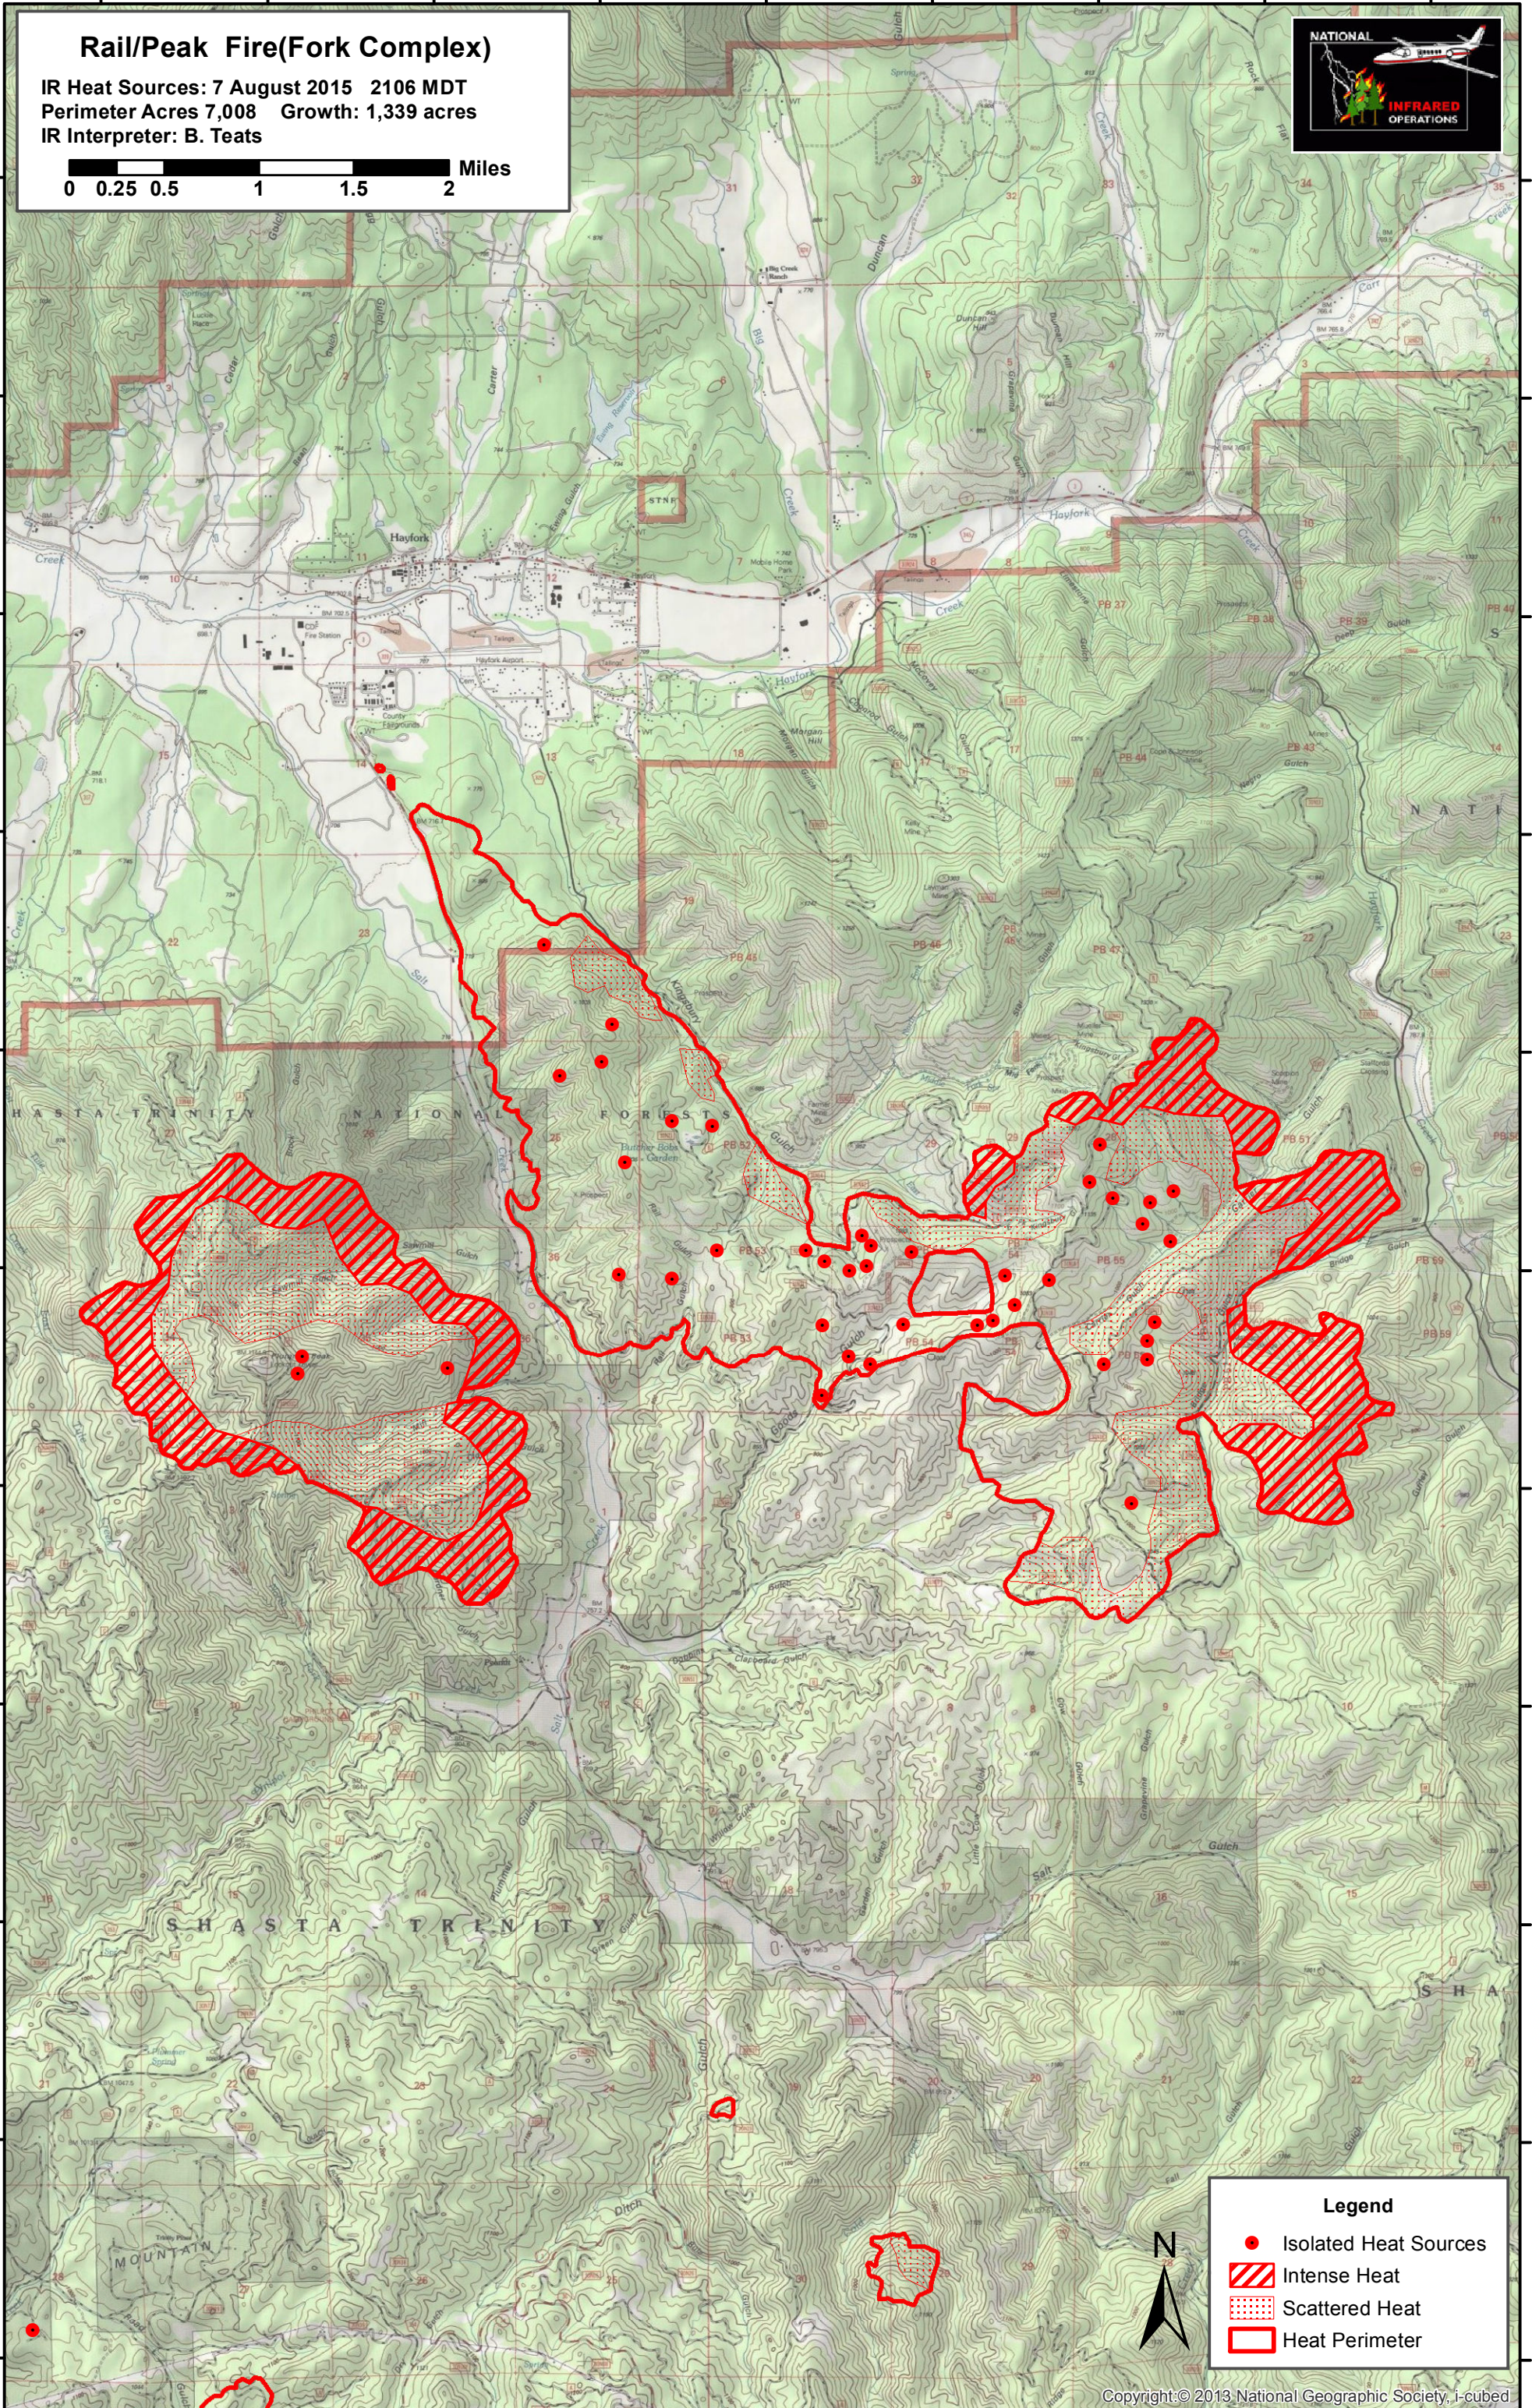

123°13'0"W 123°12'0"W 123°11'0"W 123°10'0"W 123°9'0"W 123°8'0"W 123°7'0"W 123°6'0"W 123°5'0"W

Rail/Peak Fire(Fork Complex)

IR Heat Sources: 7 August 2015 2106 MDT
Perimeter Acres 7,008 Growth: 1,339 acres
IR Interpreter: B. Teats

40°35'0"N
40°34'0"N
40°33'0"N
40°32'0"N
40°31'0"N
40°30'0"N
40°29'0"N
40°28'0"N
40°27'0"N
40°26'0"N
40°25'0"N

Legend

- Isolated Heat Sources
- ▨ Intense Heat
- ▤ Scattered Heat
- ▭ Heat Perimeter

123°13'0"W 123°12'0"W 123°11'0"W 123°10'0"W 123°9'0"W 123°8'0"W 123°7'0"W 123°6'0"W 123°5'0"W