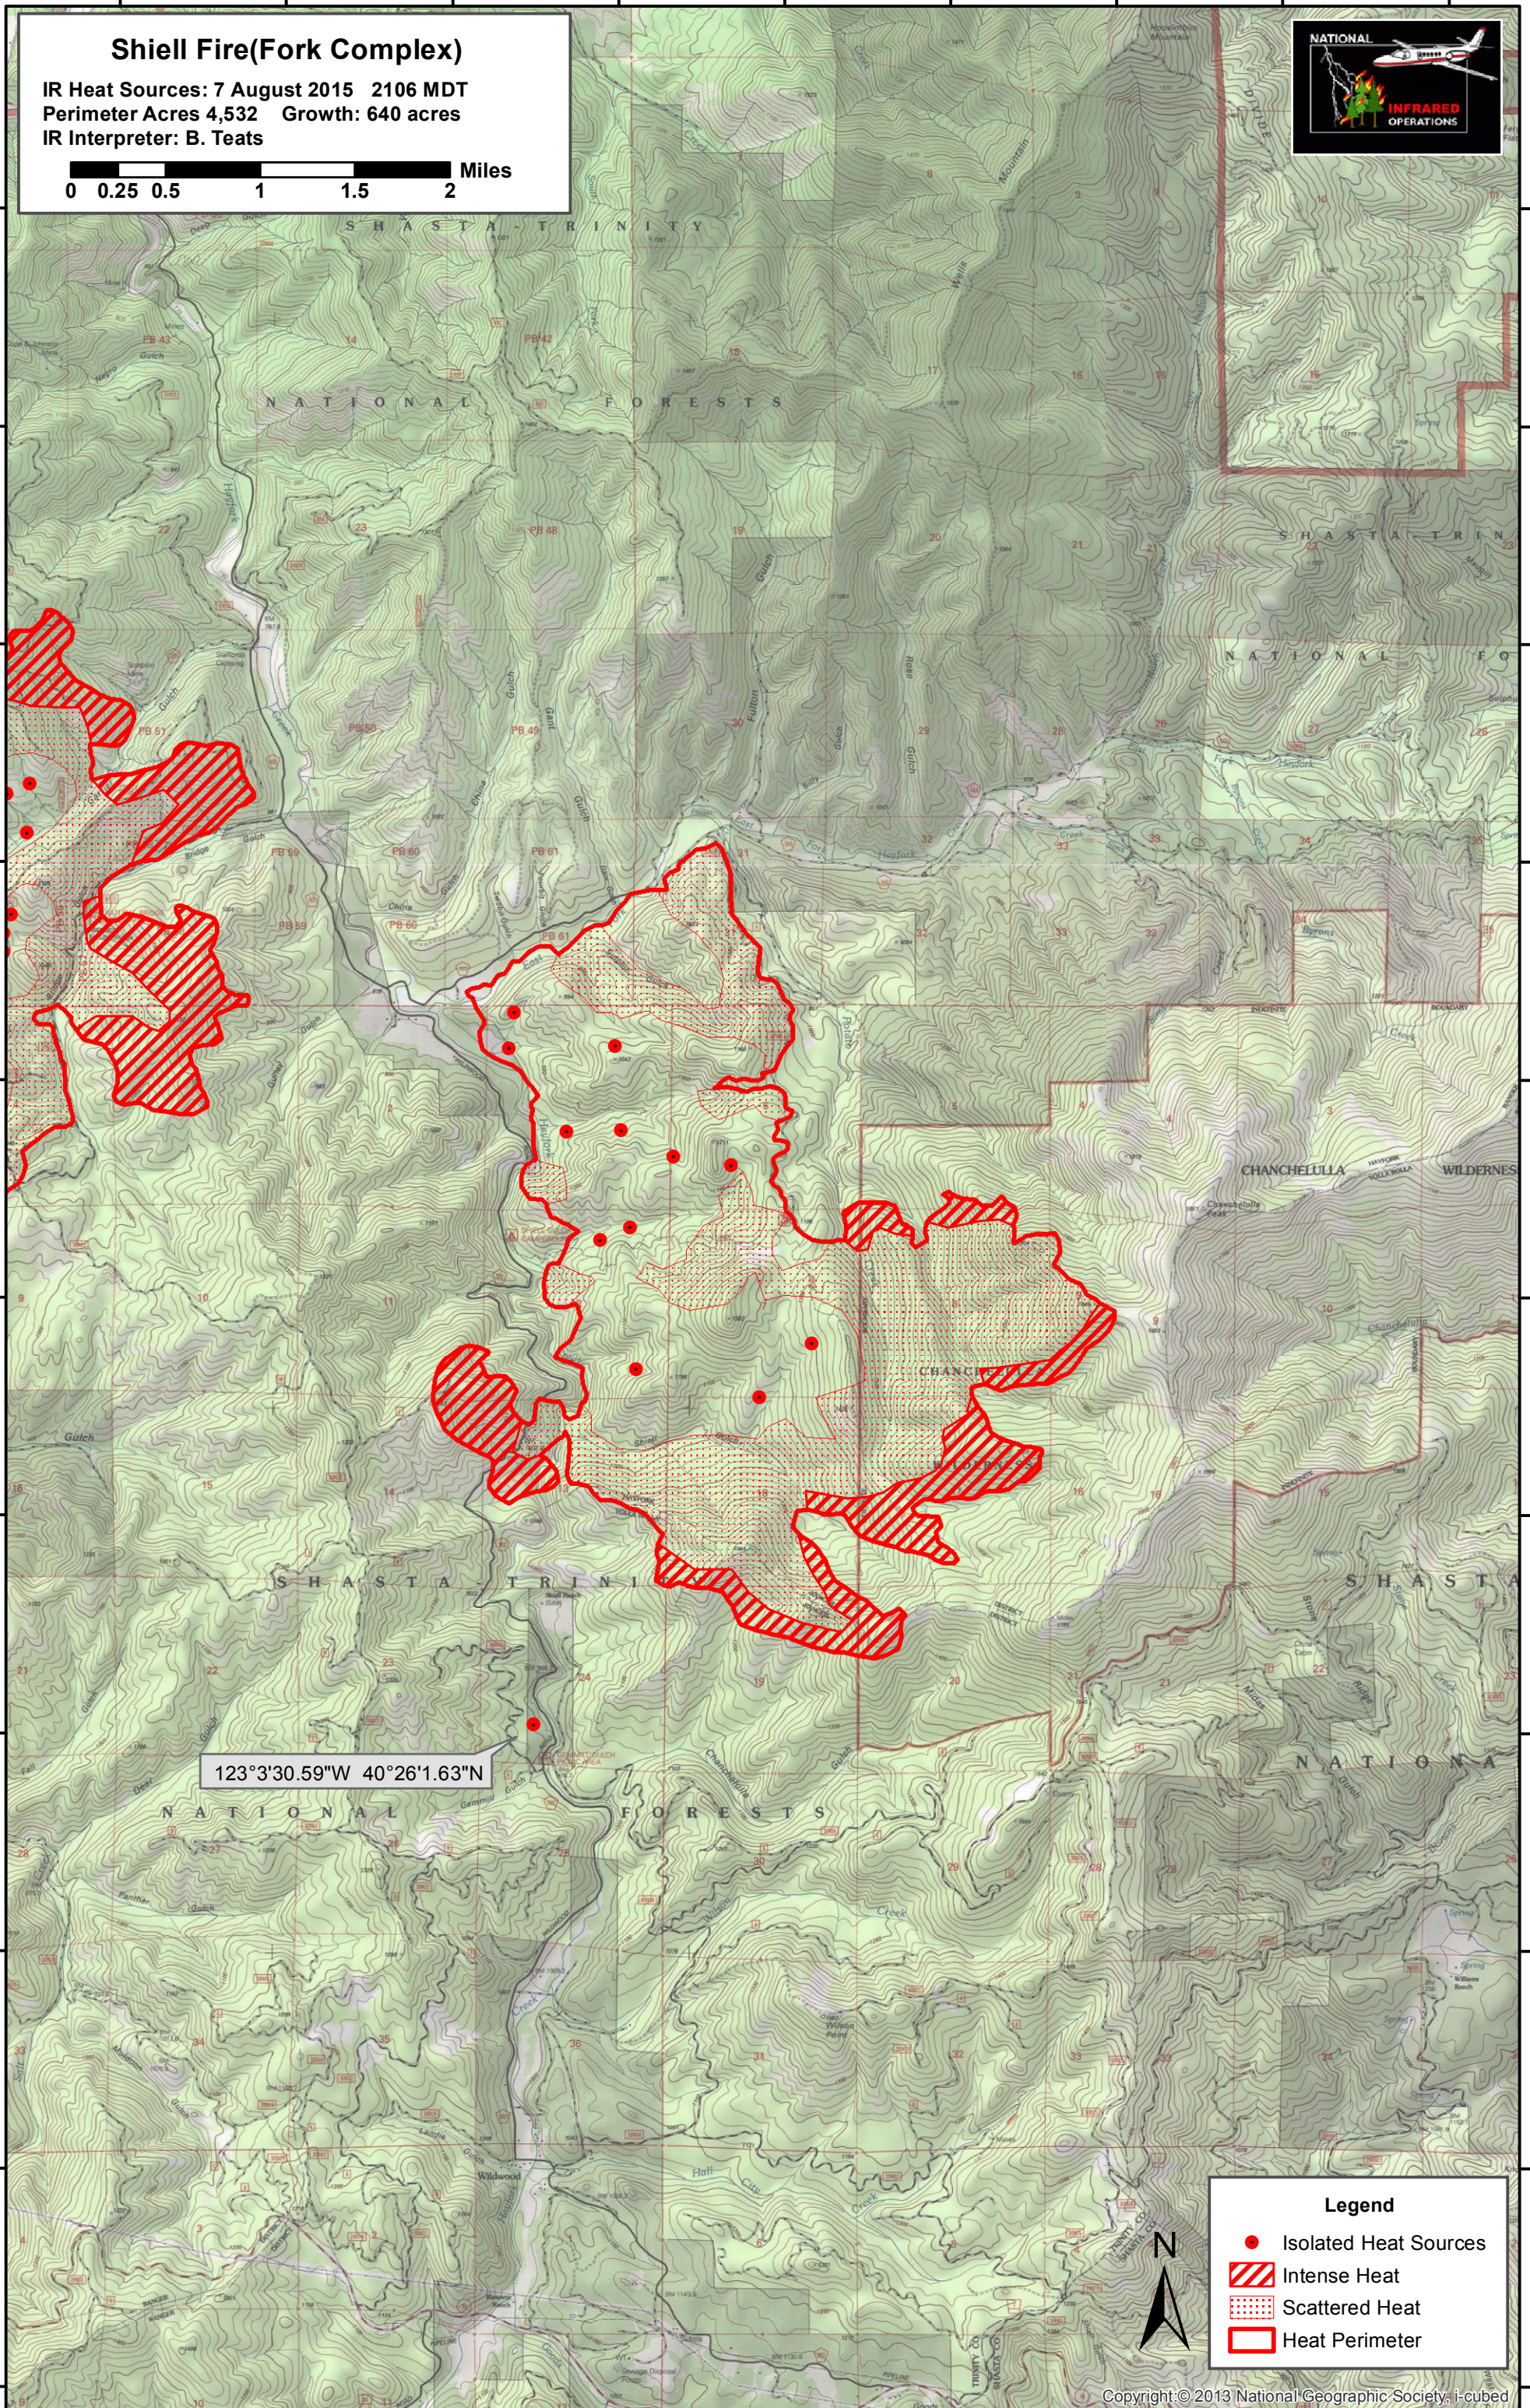

123°6'0"W 123°5'0"W 123°4'0"W 123°3'0"W 123°2'0"W 123°1'0"W 123°0'0"W 122°59'0"W 122°58'0"W

# Shiell Fire(Fork Complex)

IR Heat Sources: 7 August 2015 2106 MDT  
Perimeter Acres 4,532 Growth: 640 acres  
IR Interpreter: B. Teats

40°33'0"N  
40°32'0"N  
40°31'0"N  
40°30'0"N  
40°29'0"N  
40°28'0"N  
40°27'0"N  
40°26'0"N  
40°25'0"N  
40°24'0"N  
40°23'0"N

40°33'0"N  
40°32'0"N  
40°31'0"N  
40°30'0"N  
40°29'0"N  
40°28'0"N  
40°27'0"N  
40°26'0"N  
40°25'0"N  
40°24'0"N  
40°23'0"N

123°3'30.59"W 40°26'1.63"N

**Legend**

- Isolated Heat Sources
- ▨ Intense Heat
- ▤ Scattered Heat
- ▭ Heat Perimeter