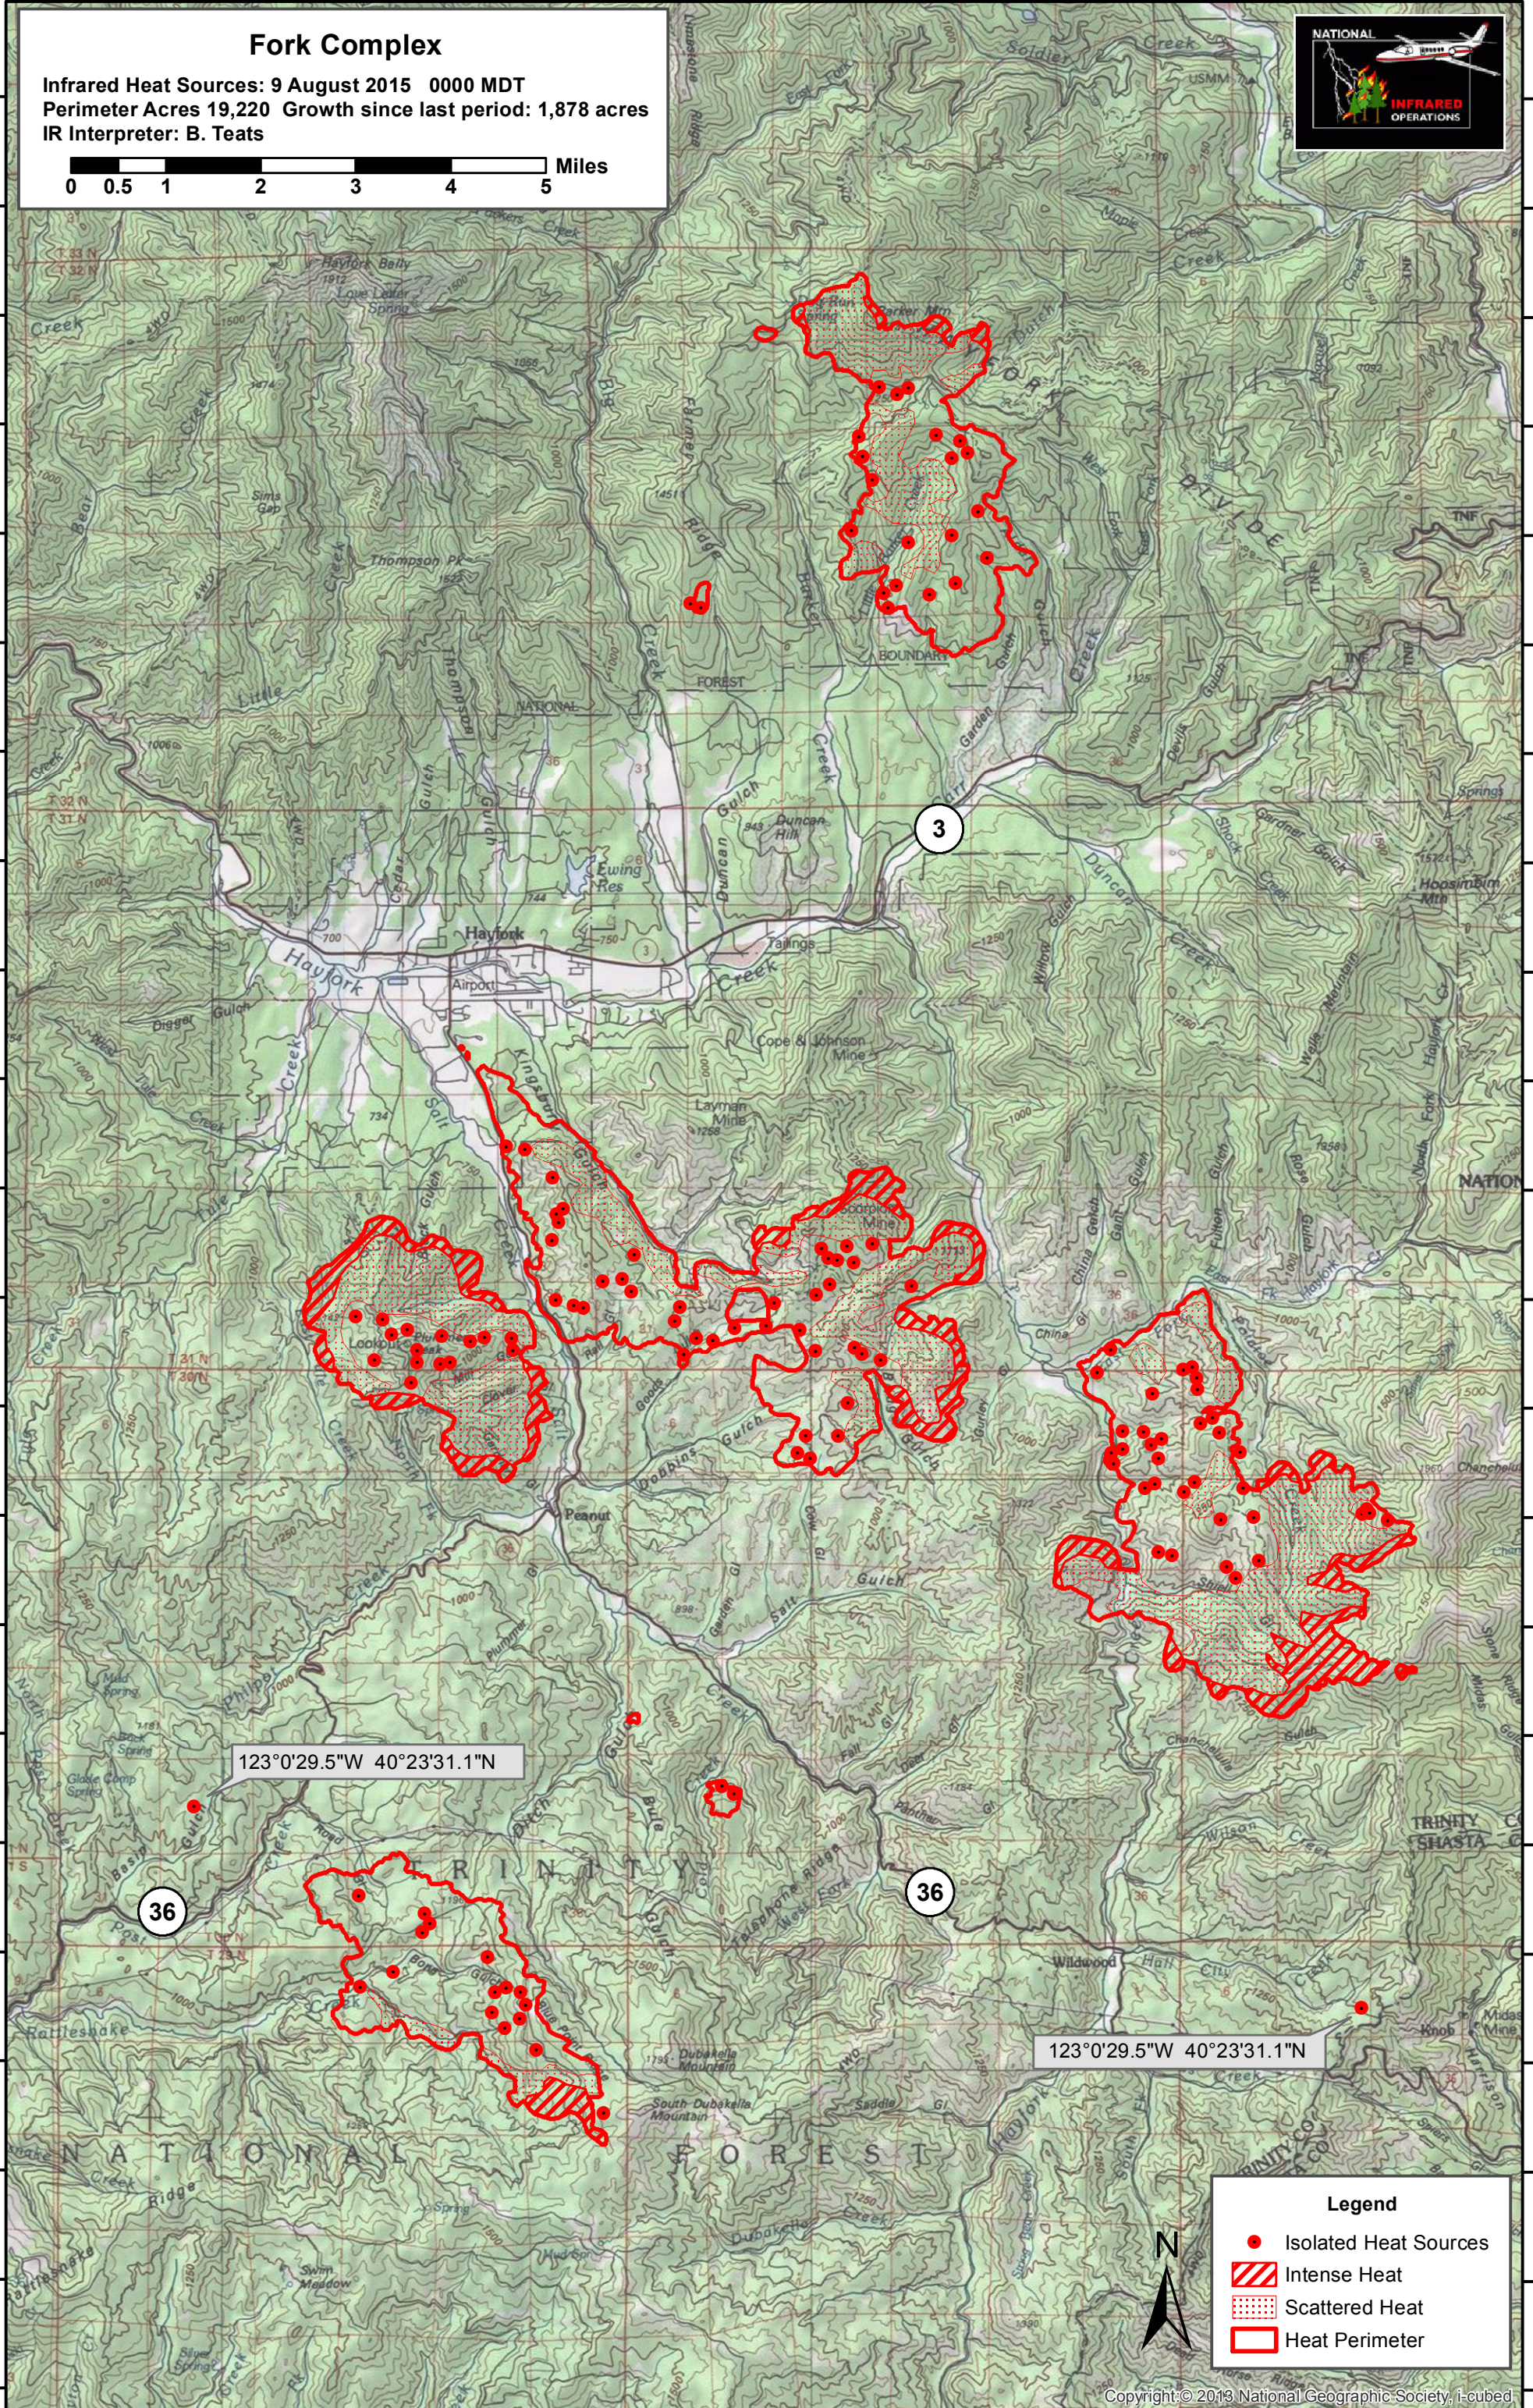

123°15'0"W 123°13'0"W 123°11'0"W 123°9'0"W 123°7'0"W 123°5'0"W 123°3'0"W 123°1'0"W 122°59'0"W

Fork Complex

Infrared Heat Sources: 9 August 2015 0000 MDT
Perimeter Acres 19,220 Growth since last period: 1,878 acres
IR Interpreter: B. Teats

40°41'0"N
40°40'0"N
40°39'0"N
40°38'0"N
40°37'0"N
40°36'0"N
40°35'0"N
40°34'0"N
40°33'0"N
40°32'0"N
40°31'0"N
40°30'0"N
40°29'0"N
40°28'0"N
40°27'0"N
40°26'0"N
40°25'0"N
40°24'0"N
40°23'0"N
40°22'0"N
40°21'0"N
40°20'0"N

123°0'29.5"W 40°23'31.1"N

123°0'29.5"W 40°23'31.1"N

Legend

- Isolated Heat Sources
- Intense Heat
- Scattered Heat
- Heat Perimeter

123°15'0"W 123°13'0"W 123°11'0"W 123°9'0"W 123°8'0"W 123°7'0"W 123°6'0"W 123°5'0"W 123°4'0"W 123°3'0"W 123°2'0"W 123°1'0"W 122°59'0"W