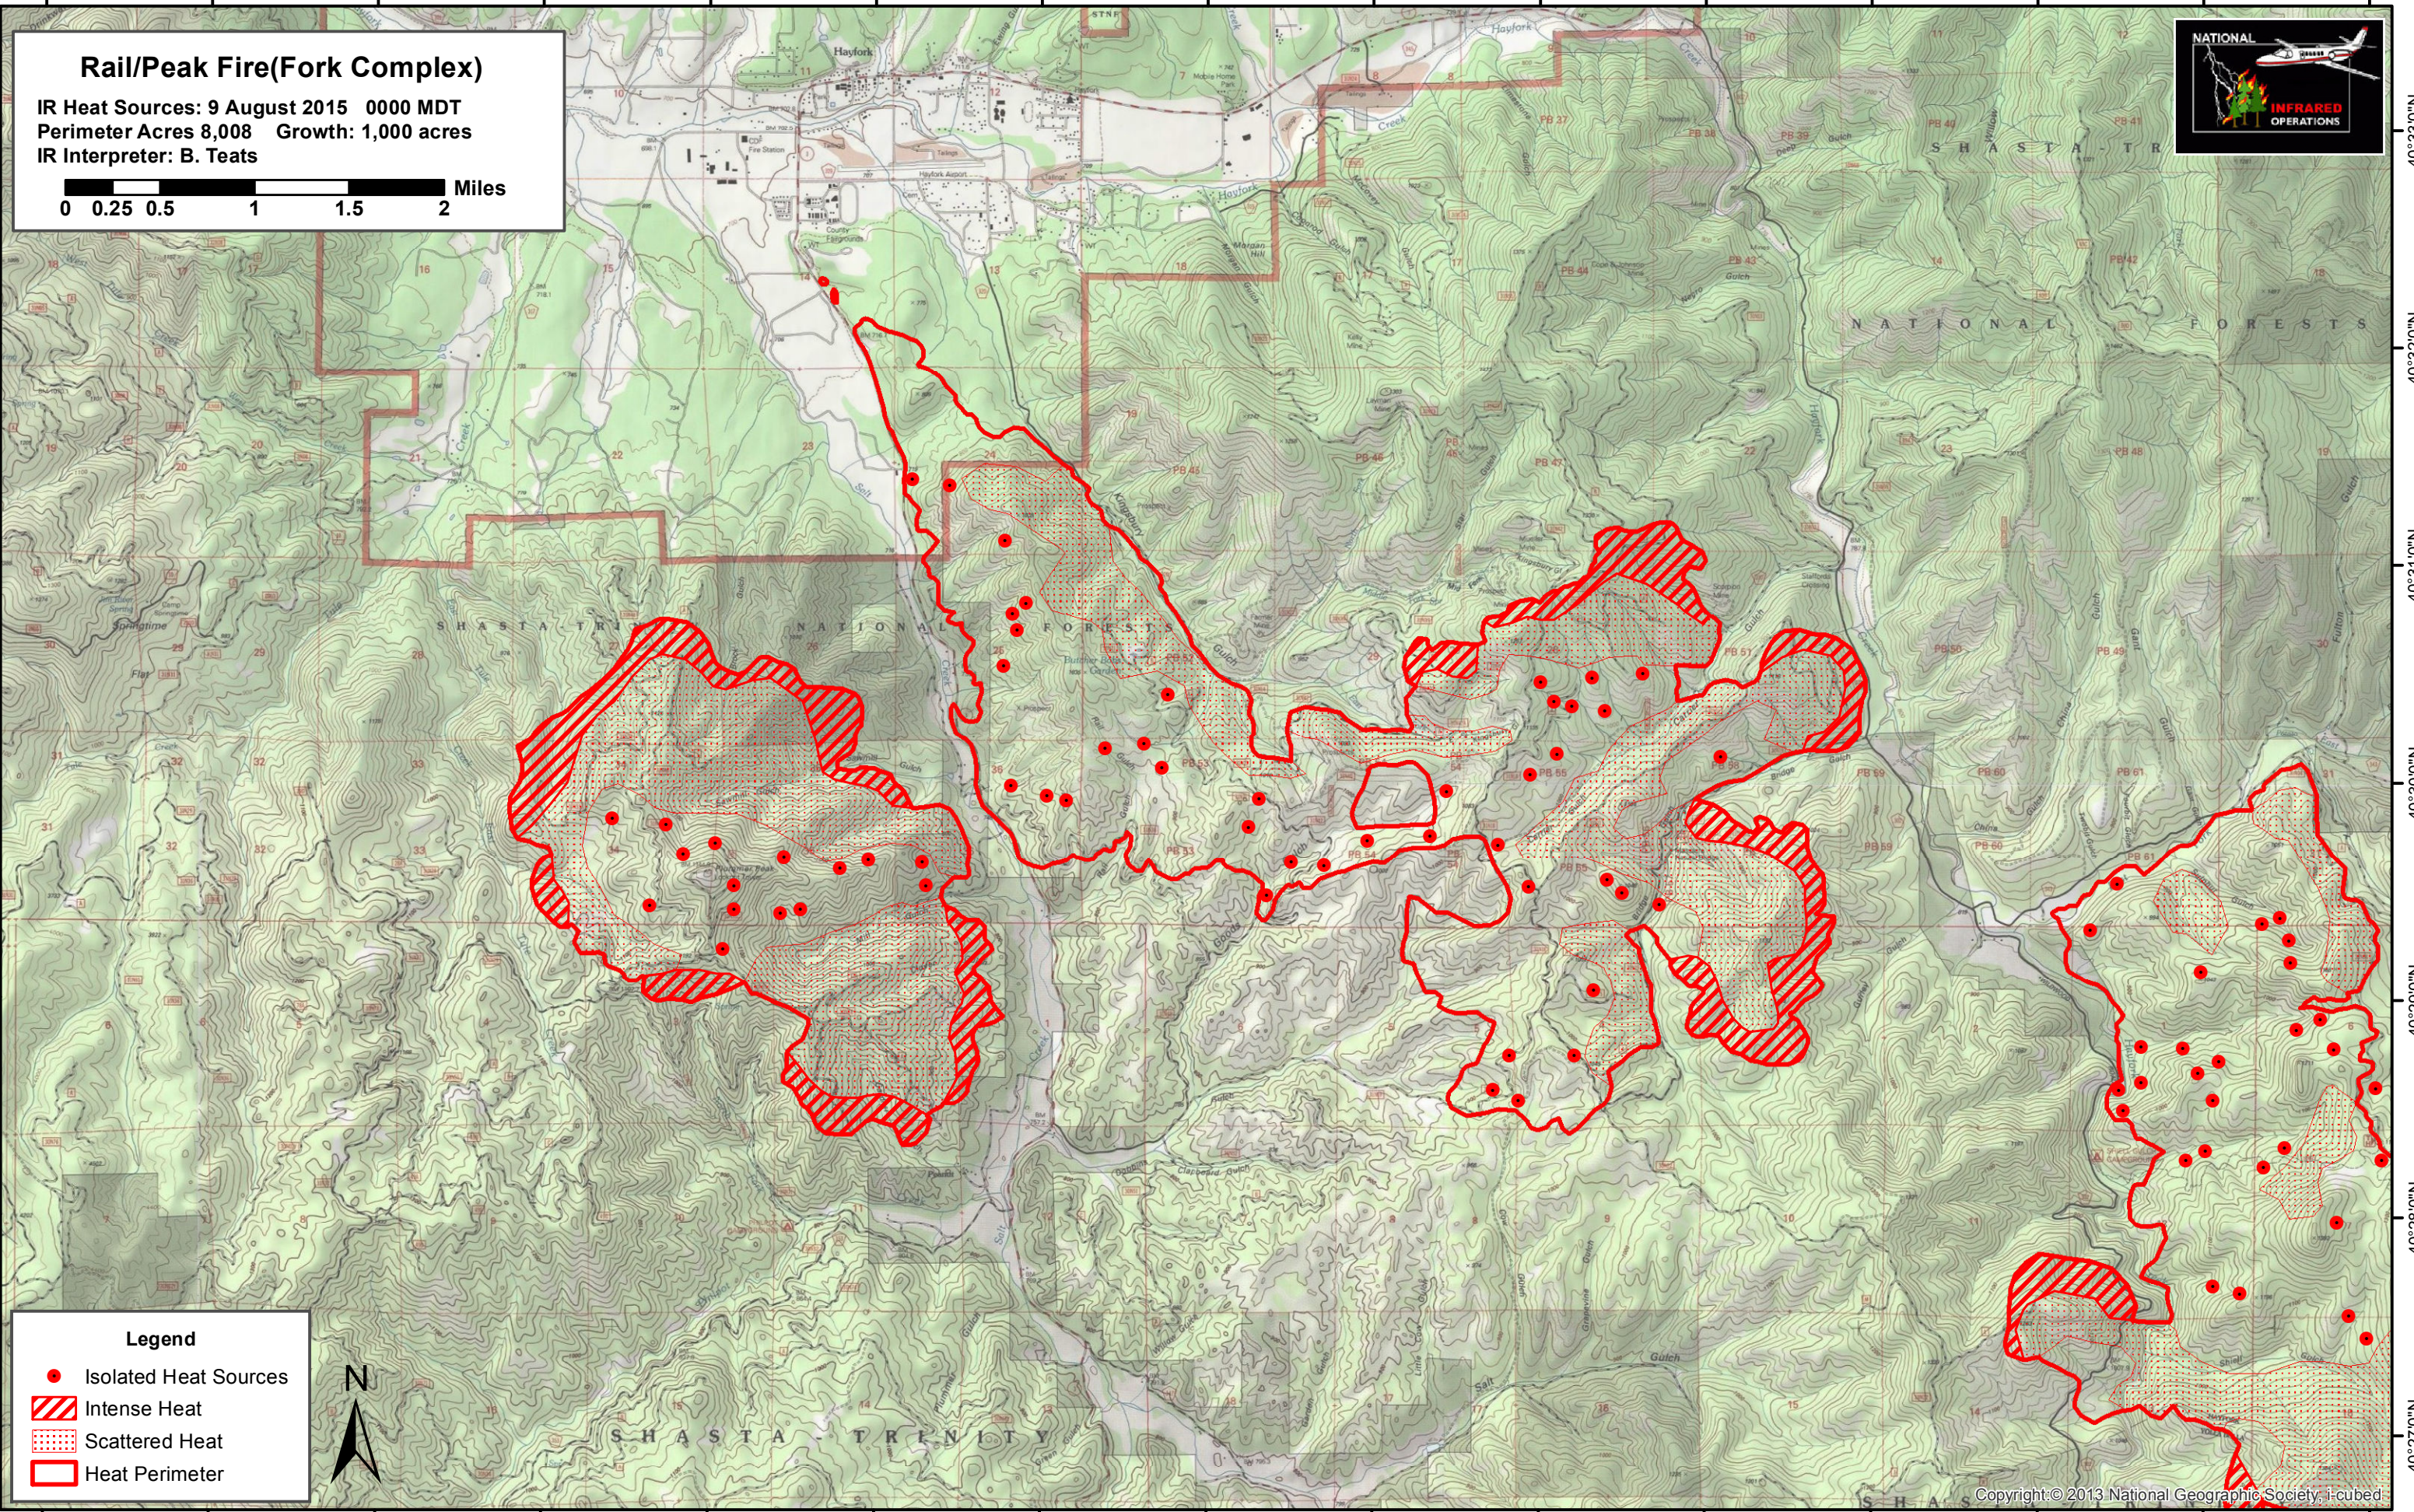

123°16'0"W 123°15'0"W 123°14'0"W 123°13'0"W 123°12'0"W 123°11'0"W 123°10'0"W 123°9'0"W 123°8'0"W 123°7'0"W 123°6'0"W 123°5'0"W 123°4'0"W 123°3'0"W 123°2'0"W

Rail/Peak Fire(Fork Complex)
IR Heat Sources: 9 August 2015 0000 MDT
Perimeter Acres 8,008 Growth: 1,000 acres
IR Interpreter: B. Teats

0 0.25 0.5 1 1.5 2 Miles

Legend

- Isolated Heat Sources
- ▨ Intense Heat
- ▤ Scattered Heat
- ▭ Heat Perimeter

123°16'0"W 123°15'0"W 123°14'0"W 123°13'0"W 123°12'0"W 123°11'0"W 123°10'0"W 123°9'0"W 123°8'0"W 123°7'0"W 123°6'0"W 123°5'0"W 123°4'0"W 123°3'0"W 123°2'0"W