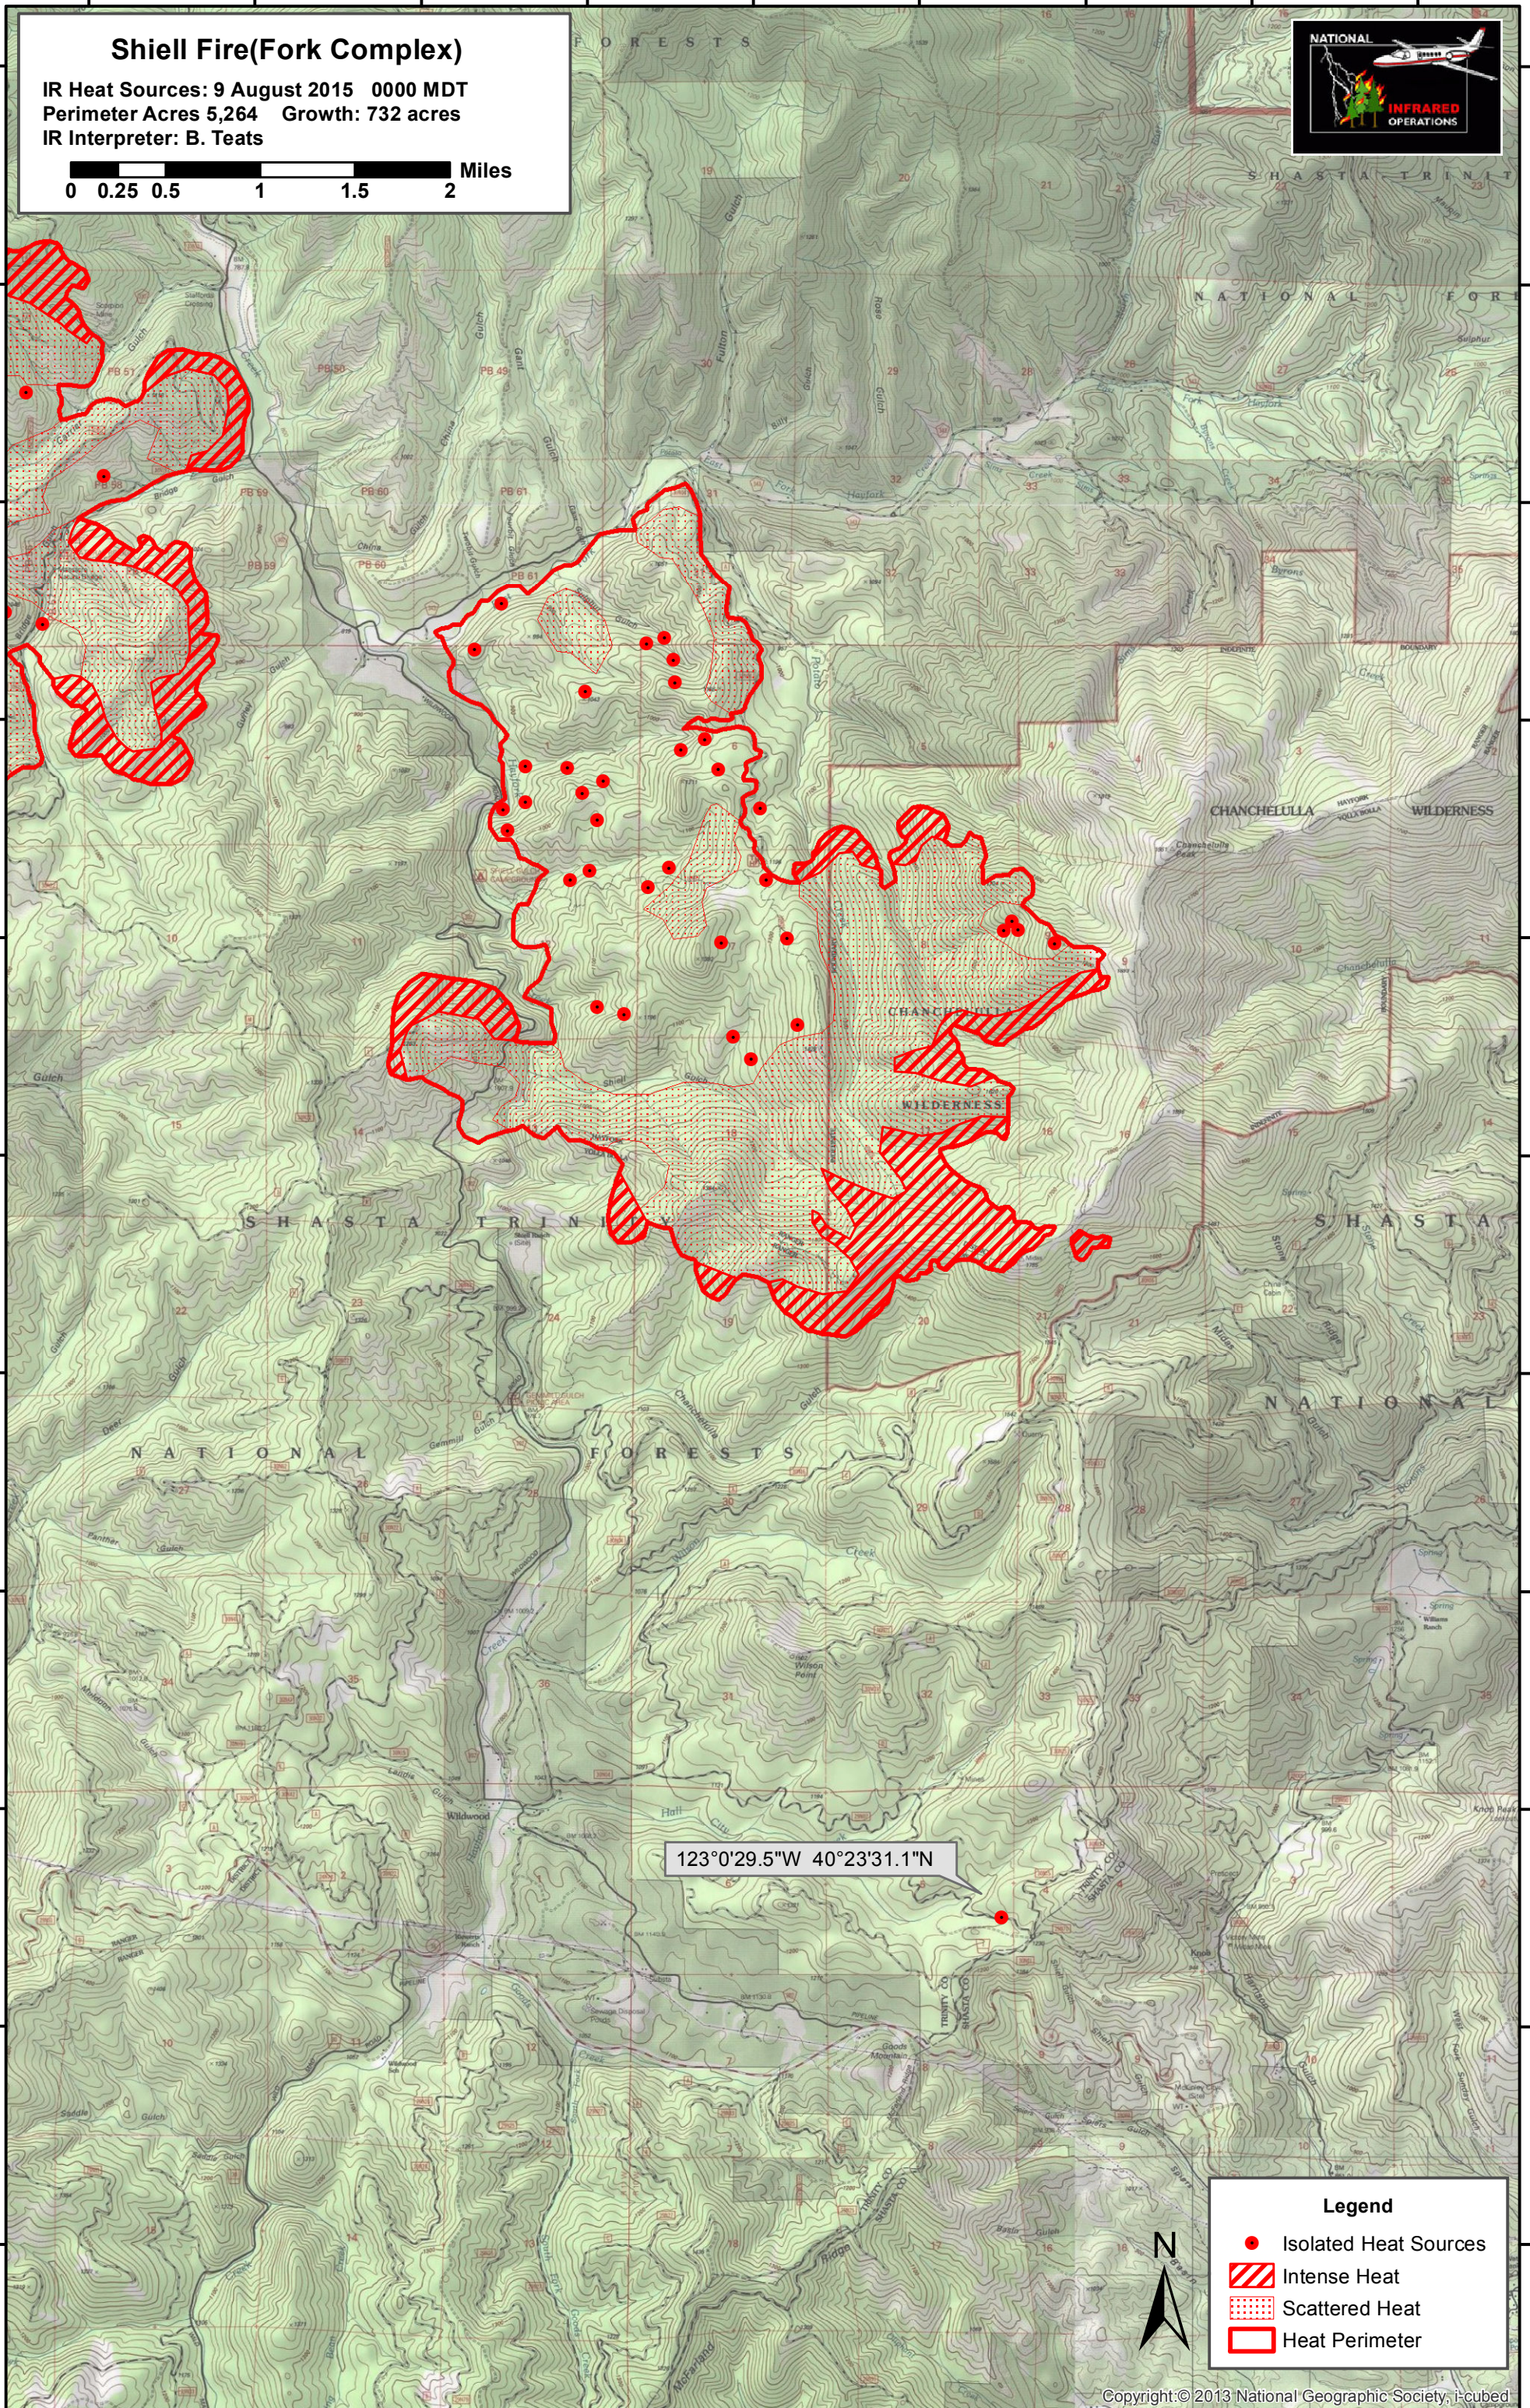

123°6'0"W 123°5'0"W 123°4'0"W 123°3'0"W 123°2'0"W 123°1'0"W 123°0'0"W 122°59'0"W 122°58'0"W

40°32'0"N
40°31'0"N
40°30'0"N
40°29'0"N
40°28'0"N
40°27'0"N
40°26'0"N
40°25'0"N
40°24'0"N
40°23'0"N
40°22'0"N

40°32'0"N
40°31'0"N
40°30'0"N
40°29'0"N
40°28'0"N
40°27'0"N
40°26'0"N
40°25'0"N
40°24'0"N
40°23'0"N
40°22'0"N

Shiell Fire(Fork Complex)
 IR Heat Sources: 9 August 2015 0000 MDT
 Perimeter Acres 5,264 Growth: 732 acres
 IR Interpreter: B. Teats

123°0'29.5"W 40°23'31.1"N

Legend

- Isolated Heat Sources
- Intense Heat
- Scattered Heat
- Heat Perimeter

123°6'0"W 123°5'0"W 123°4'0"W 123°3'0"W 123°2'0"W 123°1'0"W 123°0'0"W 122°59'0"W 122°58'0"W