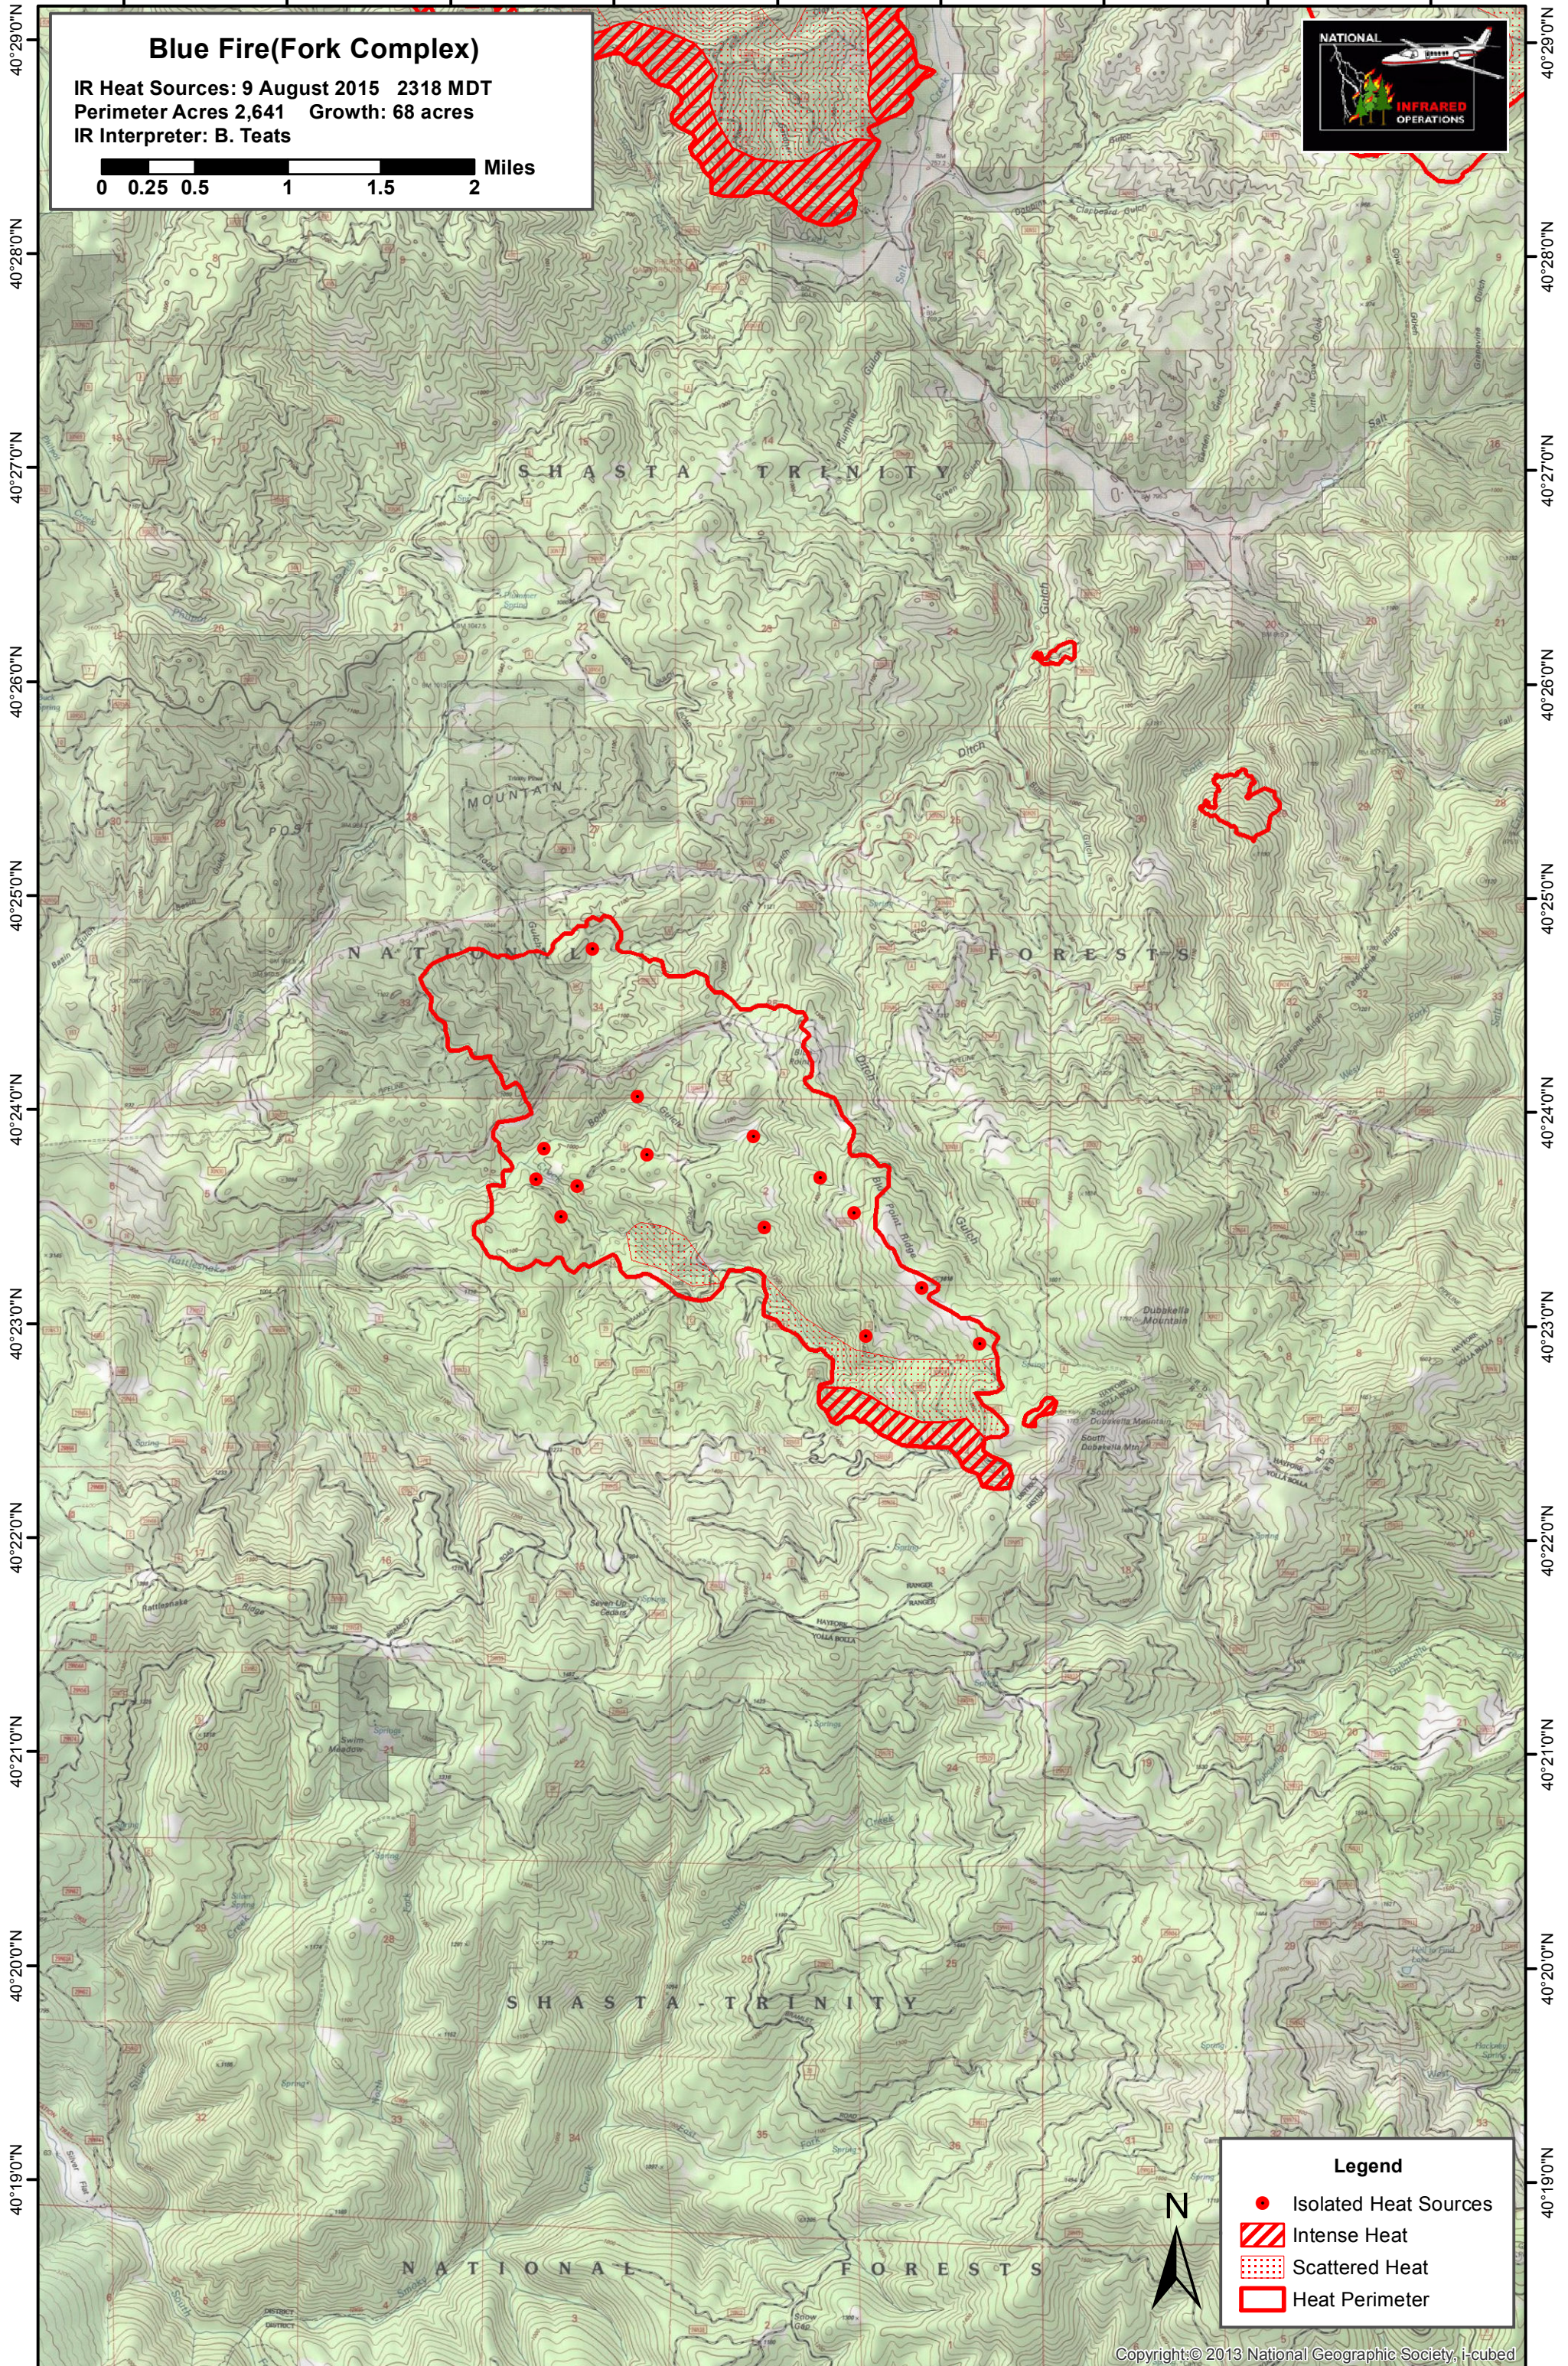

123°15'0"W 123°14'0"W 123°13'0"W 123°12'0"W 123°11'0"W 123°10'0"W 123°9'0"W 123°8'0"W 123°7'0"W

# Blue Fire(Fork Complex)

IR Heat Sources: 9 August 2015 2318 MDT  
Perimeter Acres 2,641 Growth: 68 acres  
IR Interpreter: B. Teats

### Legend

- Isolated Heat Sources
- Intense Heat
- Scattered Heat
- Heat Perimeter

123°15'0"W 123°14'0"W 123°13'0"W 123°12'0"W 123°11'0"W 123°10'0"W 123°9'0"W 123°8'0"W 123°7'0"W