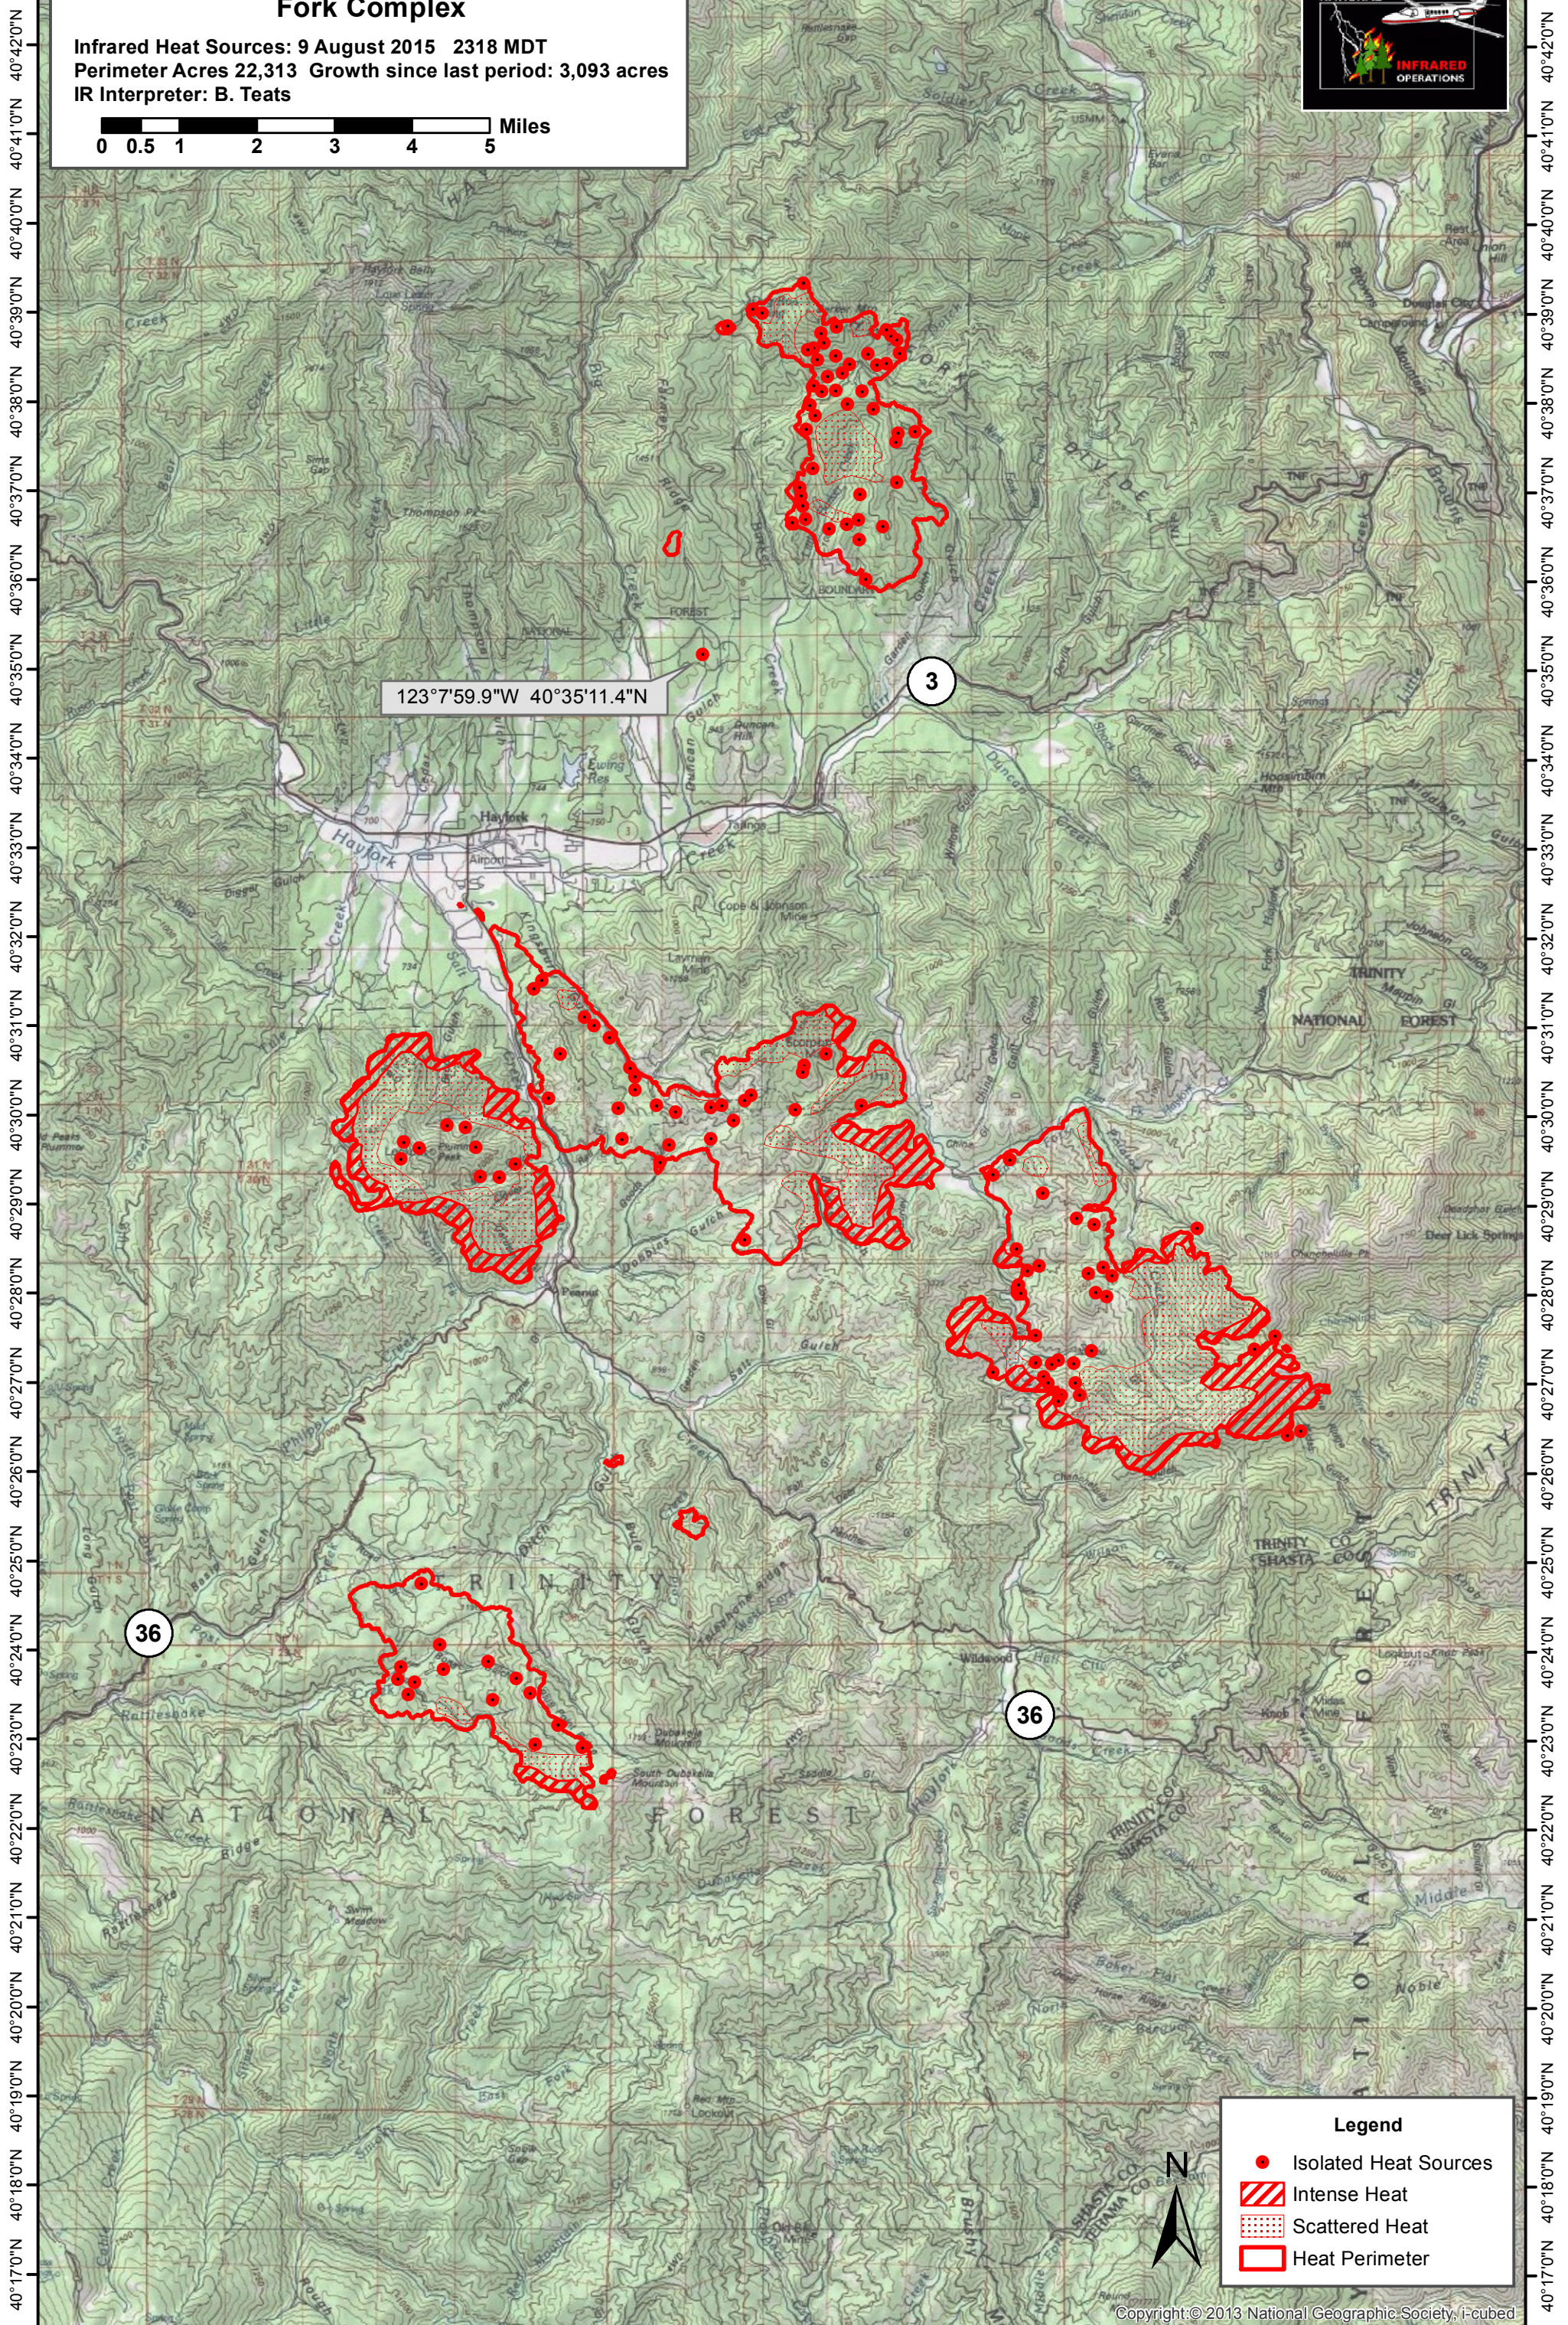

123°16'0"W 123°14'0"W 123°12'0"W 123°10'0"W 123°8'0"W 123°6'0"W 123°4'0"W 123°2'0"W 123°0'0"W 122°58'0"W 122°56'0"W

Fork Complex

Infrared Heat Sources: 9 August 2015 2318 MDT
Perimeter Acres 22,313 Growth since last period: 3,093 acres
IR Interpreter: B. Teats

123°7'59.9"W 40°35'11.4"N

3

36

36

Legend

- Isolated Heat Sources
- Intense Heat
- Scattered Heat
- Heat Perimeter

123°16'0"W 123°14'0"W 123°12'0"W 123°10'0"W 123°8'0"W 123°6'0"W 123°4'0"W 123°2'0"W 123°0'0"W 122°58'0"W 122°56'0"W