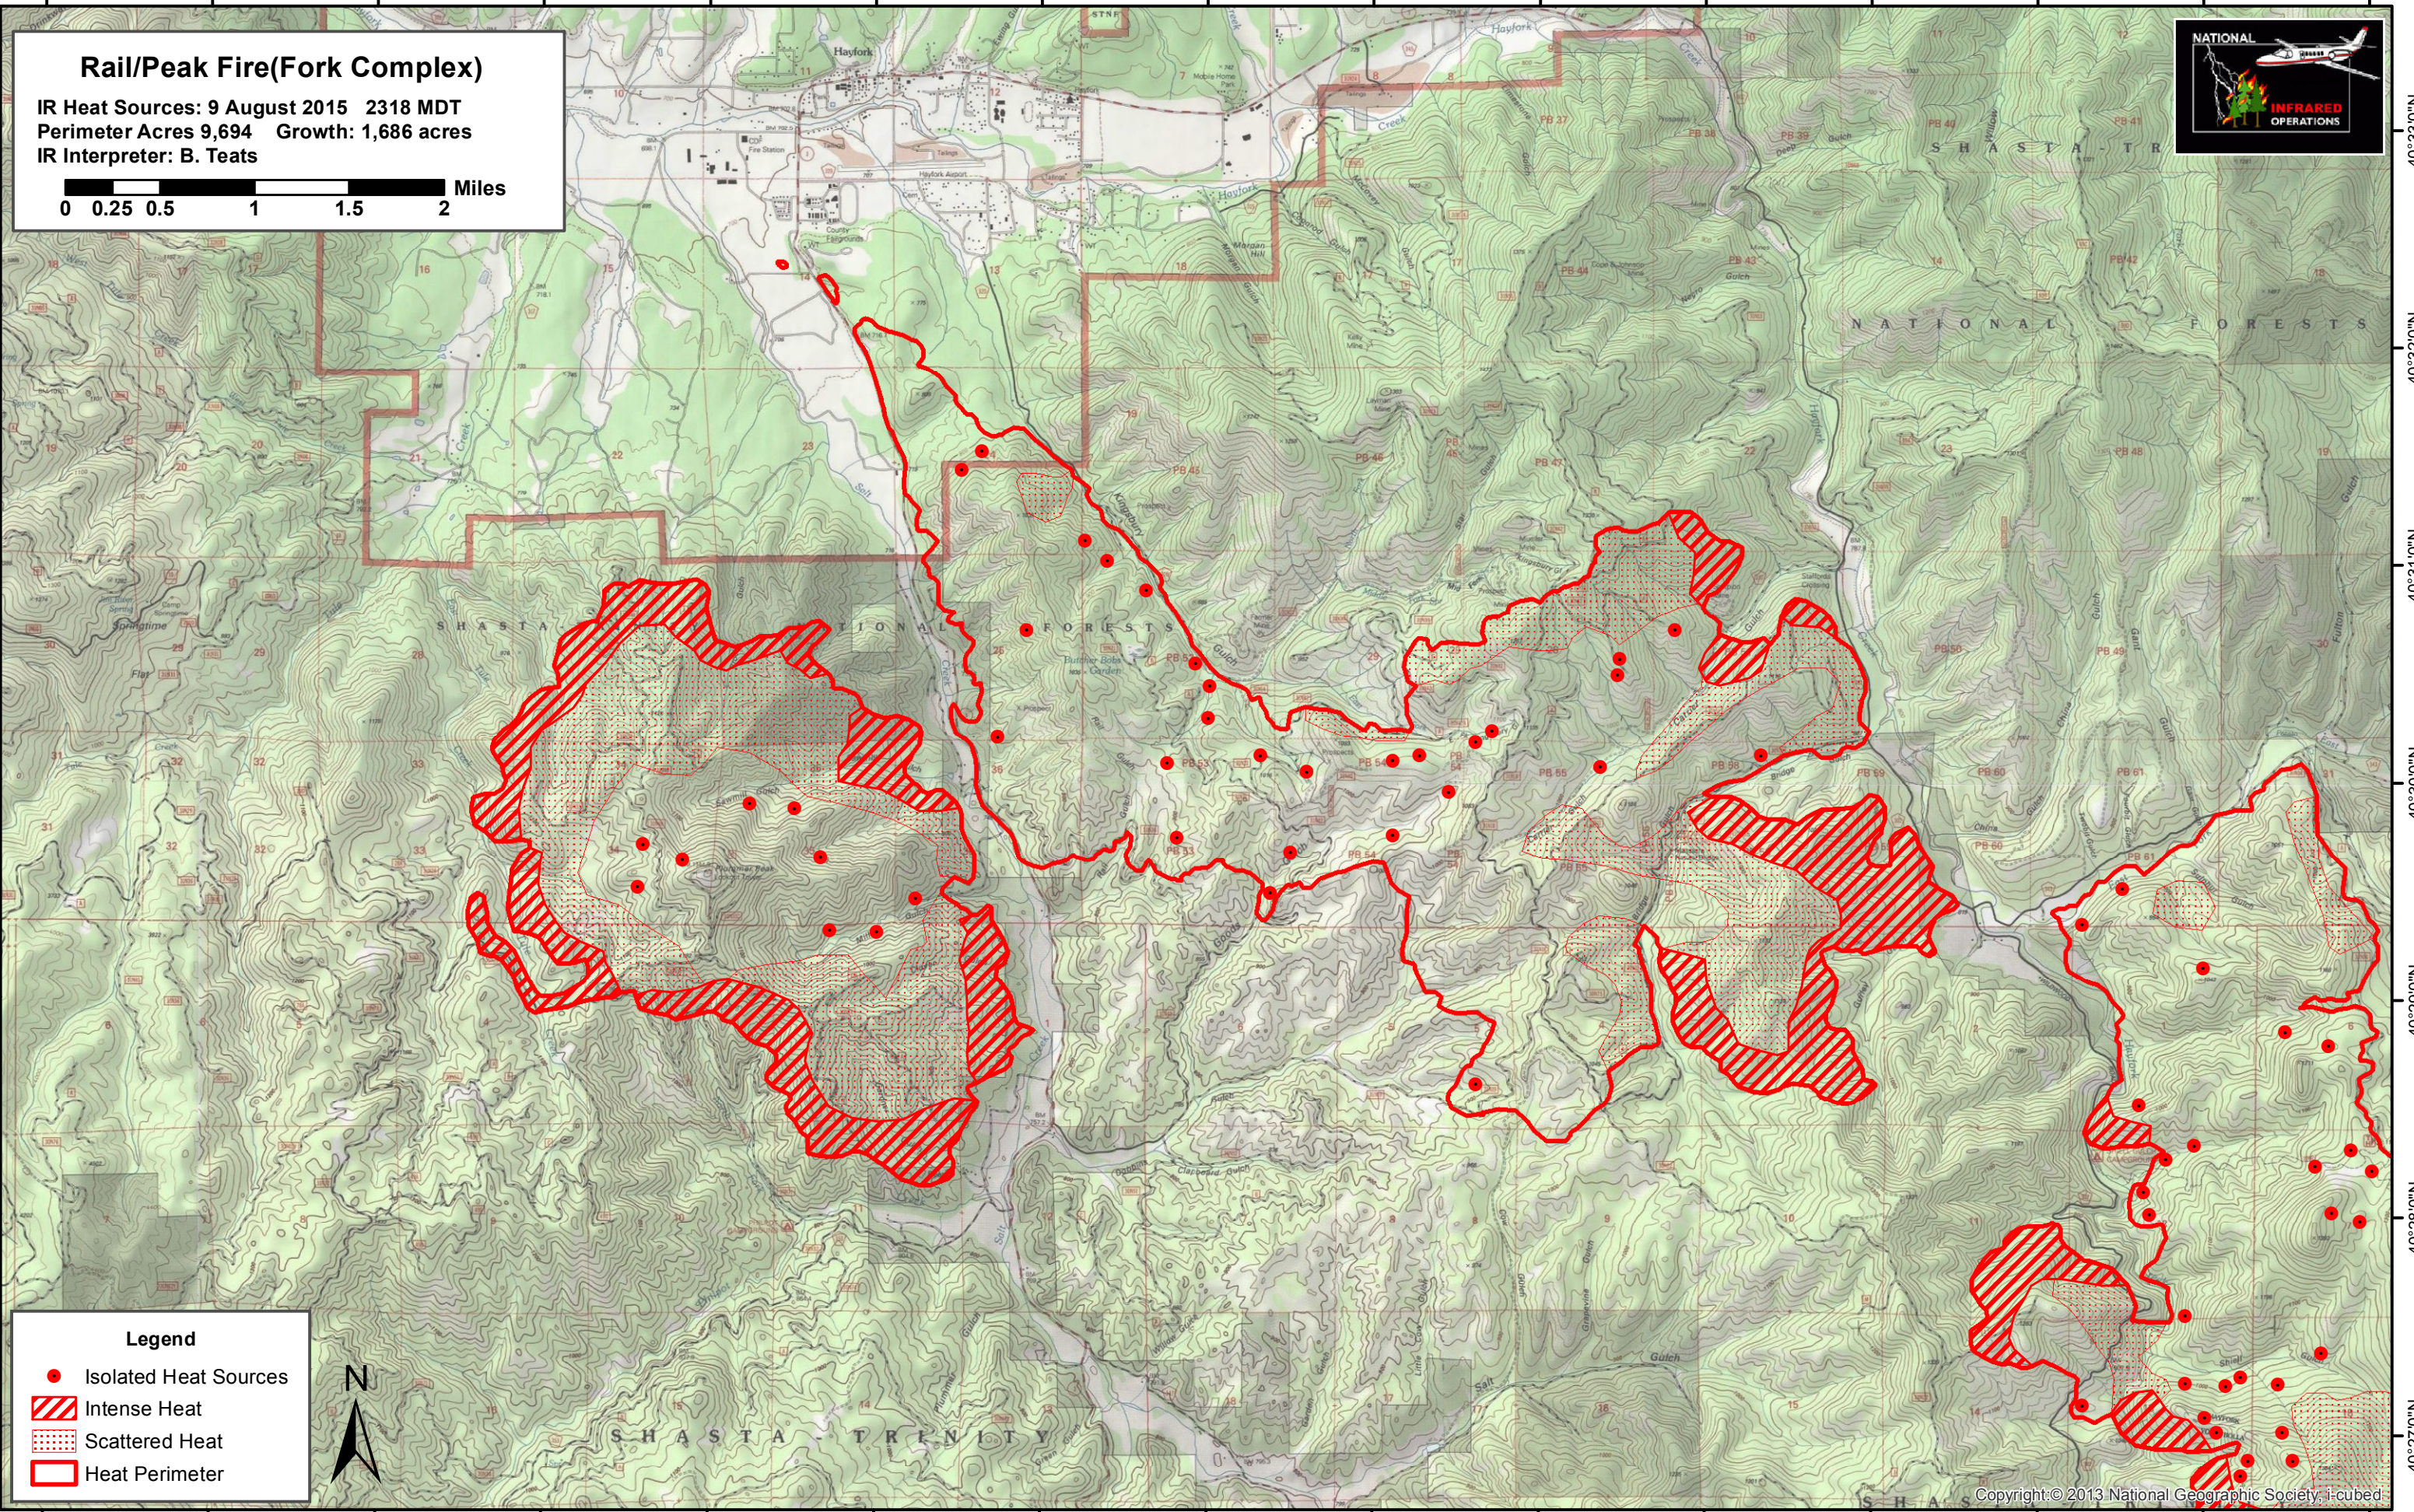

123°16'0"W 123°15'0"W 123°14'0"W 123°13'0"W 123°12'0"W 123°11'0"W 123°10'0"W 123°9'0"W 123°8'0"W 123°7'0"W 123°6'0"W 123°5'0"W 123°4'0"W 123°3'0"W 123°2'0"W

**Rail/Peak Fire(Fork Complex)**  
IR Heat Sources: 9 August 2015 2318 MDT  
Perimeter Acres 9,694 Growth: 1,686 acres  
IR Interpreter: B. Teats

0 0.25 0.5 1 1.5 2 Miles

**Legend**

- Isolated Heat Sources
- ▨ Intense Heat
- ▤ Scattered Heat
- ▭ Heat Perimeter

123°16'0"W 123°15'0"W 123°14'0"W 123°13'0"W 123°12'0"W 123°11'0"W 123°10'0"W 123°9'0"W 123°8'0"W 123°7'0"W 123°6'0"W 123°5'0"W 123°4'0"W 123°3'0"W 123°2'0"W