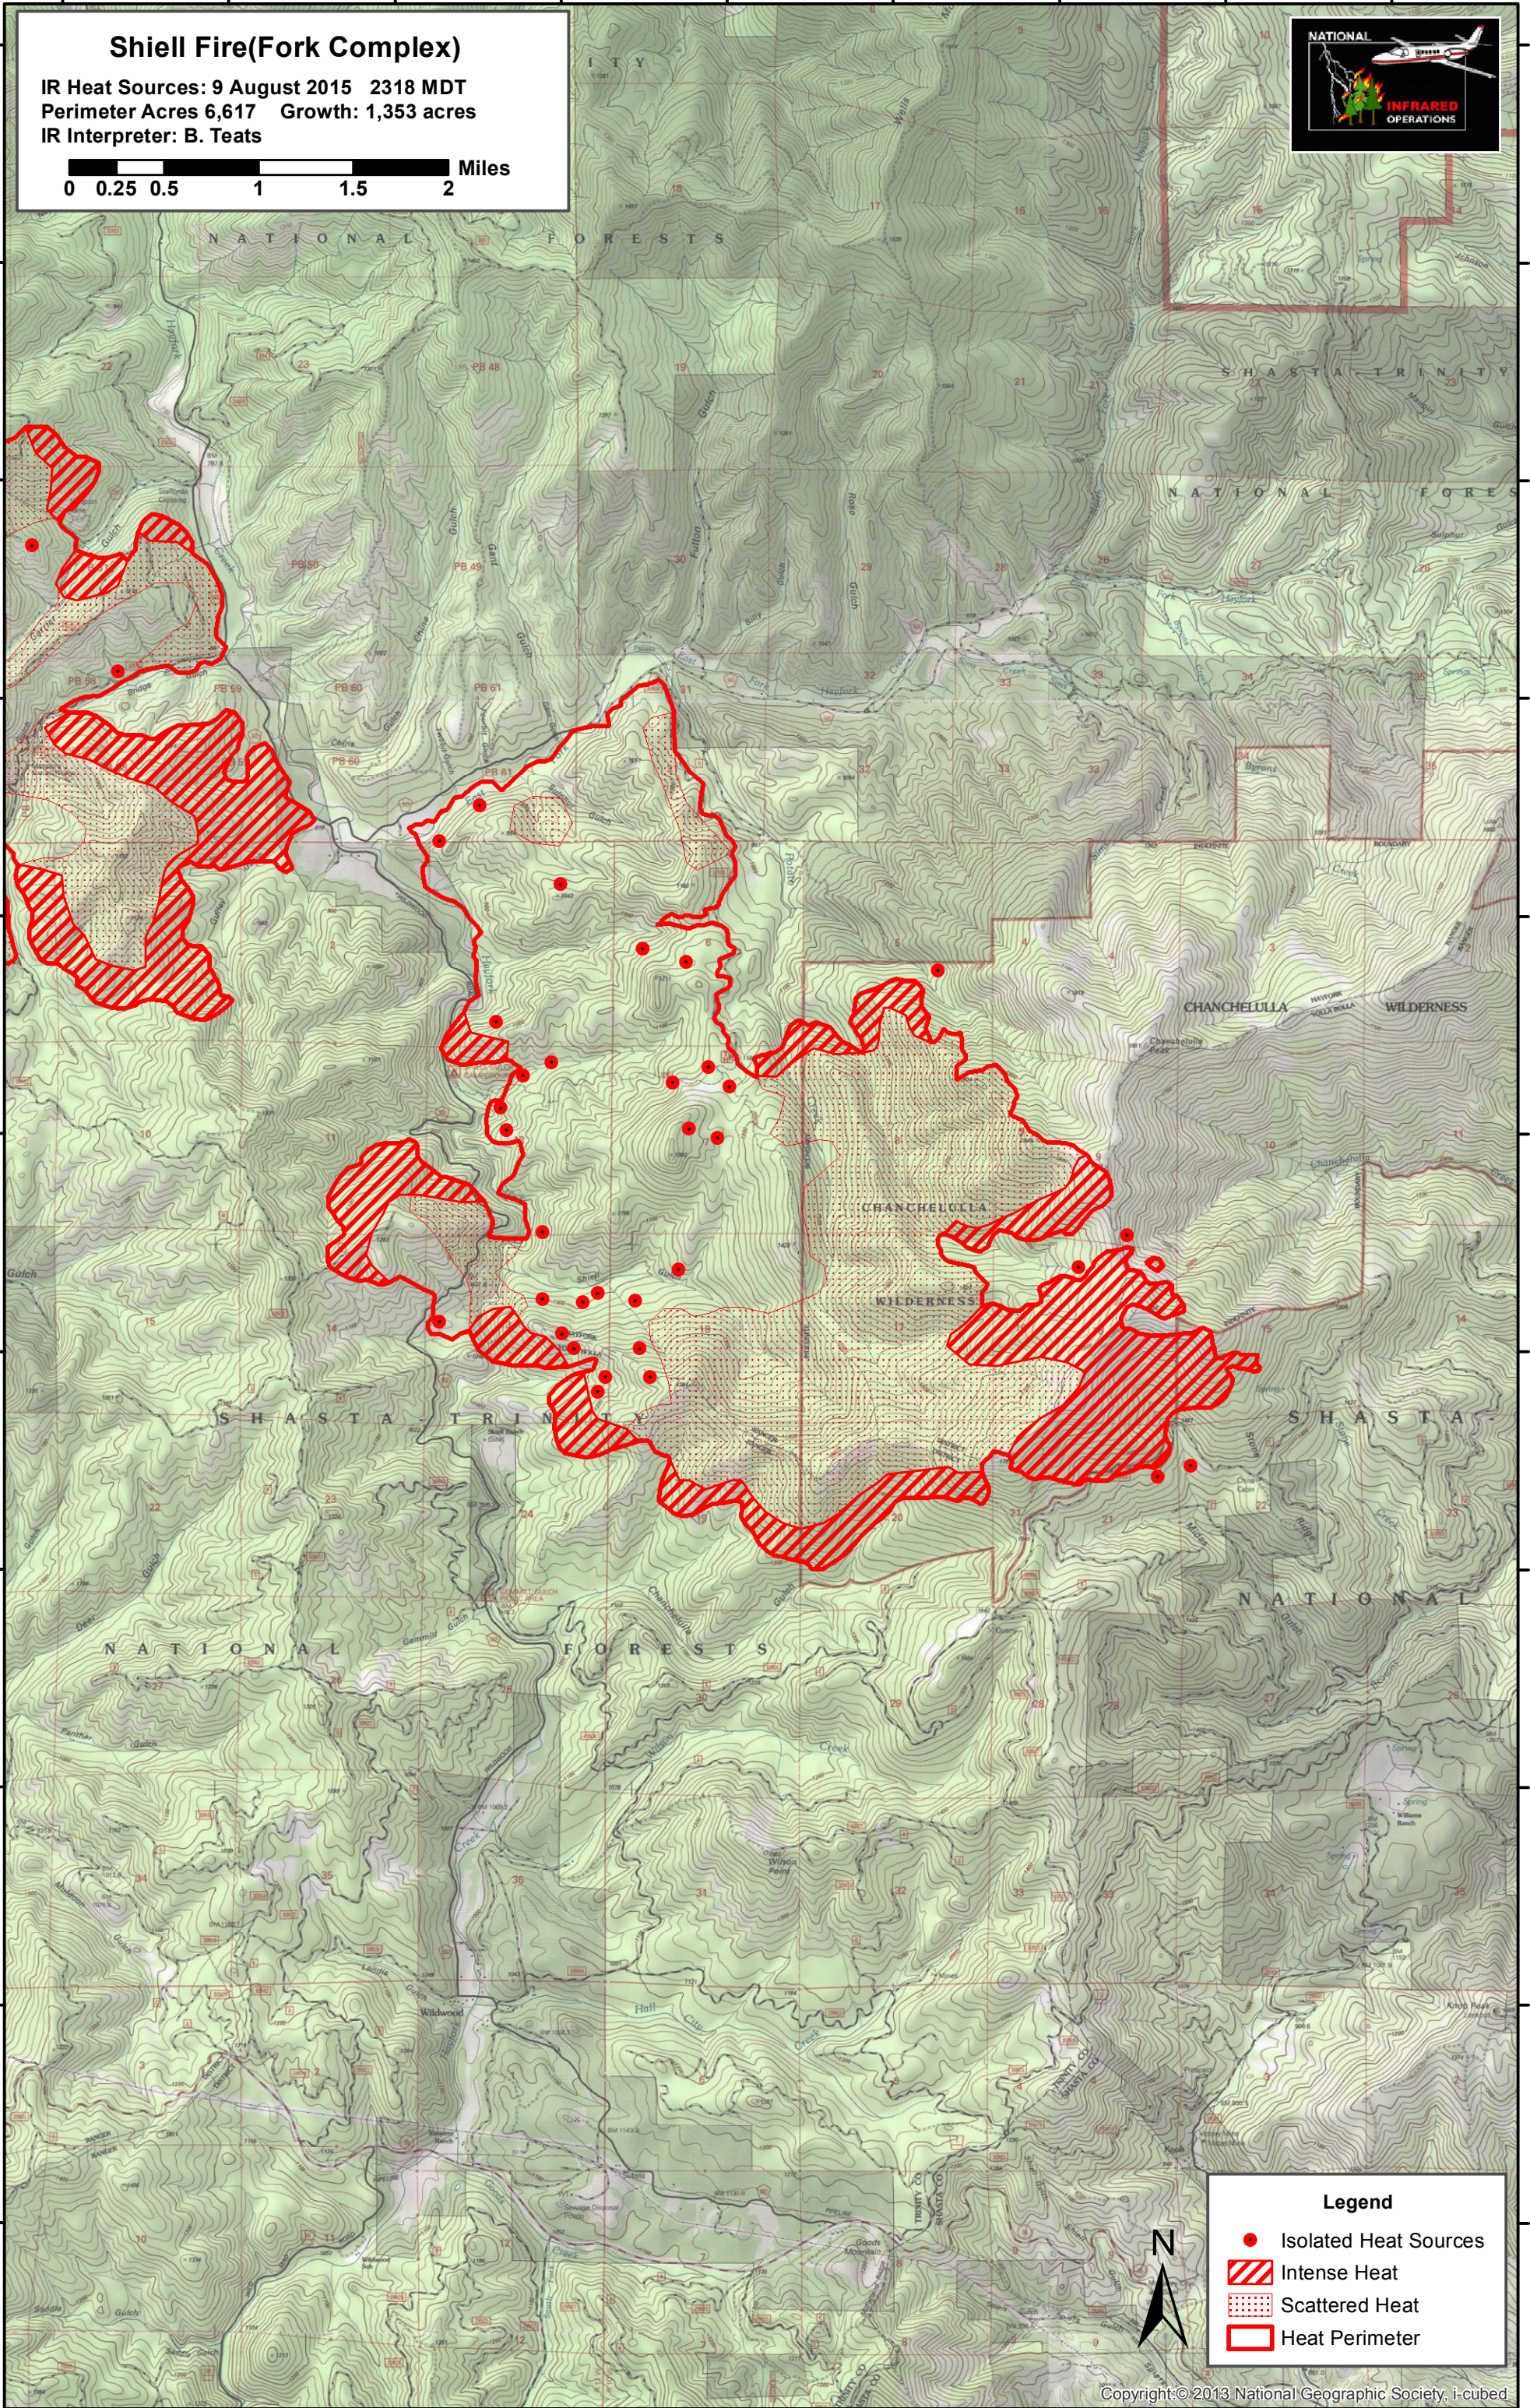

123°6'0"W 123°5'0"W 123°4'0"W 123°3'0"W 123°2'0"W 123°1'0"W 123°0'0"W 122°59'0"W 122°58'0"W

Shiell Fire(Fork Complex)

IR Heat Sources: 9 August 2015 2318 MDT
Perimeter Acres 6,617 Growth: 1,353 acres
IR Interpreter: B. Teats

40°33'0"N
40°32'0"N
40°31'0"N
40°30'0"N
40°29'0"N
40°28'0"N
40°27'0"N
40°26'0"N
40°25'0"N
40°24'0"N
40°23'0"N

40°33'0"N
40°32'0"N
40°31'0"N
40°30'0"N
40°29'0"N
40°28'0"N
40°27'0"N
40°26'0"N
40°25'0"N
40°24'0"N
40°23'0"N

Legend

- Isolated Heat Sources
- / Intense Heat
- . Scattered Heat
- Heat Perimeter

123°6'0"W 123°5'0"W 123°4'0"W 123°3'0"W 123°2'0"W 123°1'0"W 123°0'0"W 122°59'0"W 122°58'0"W