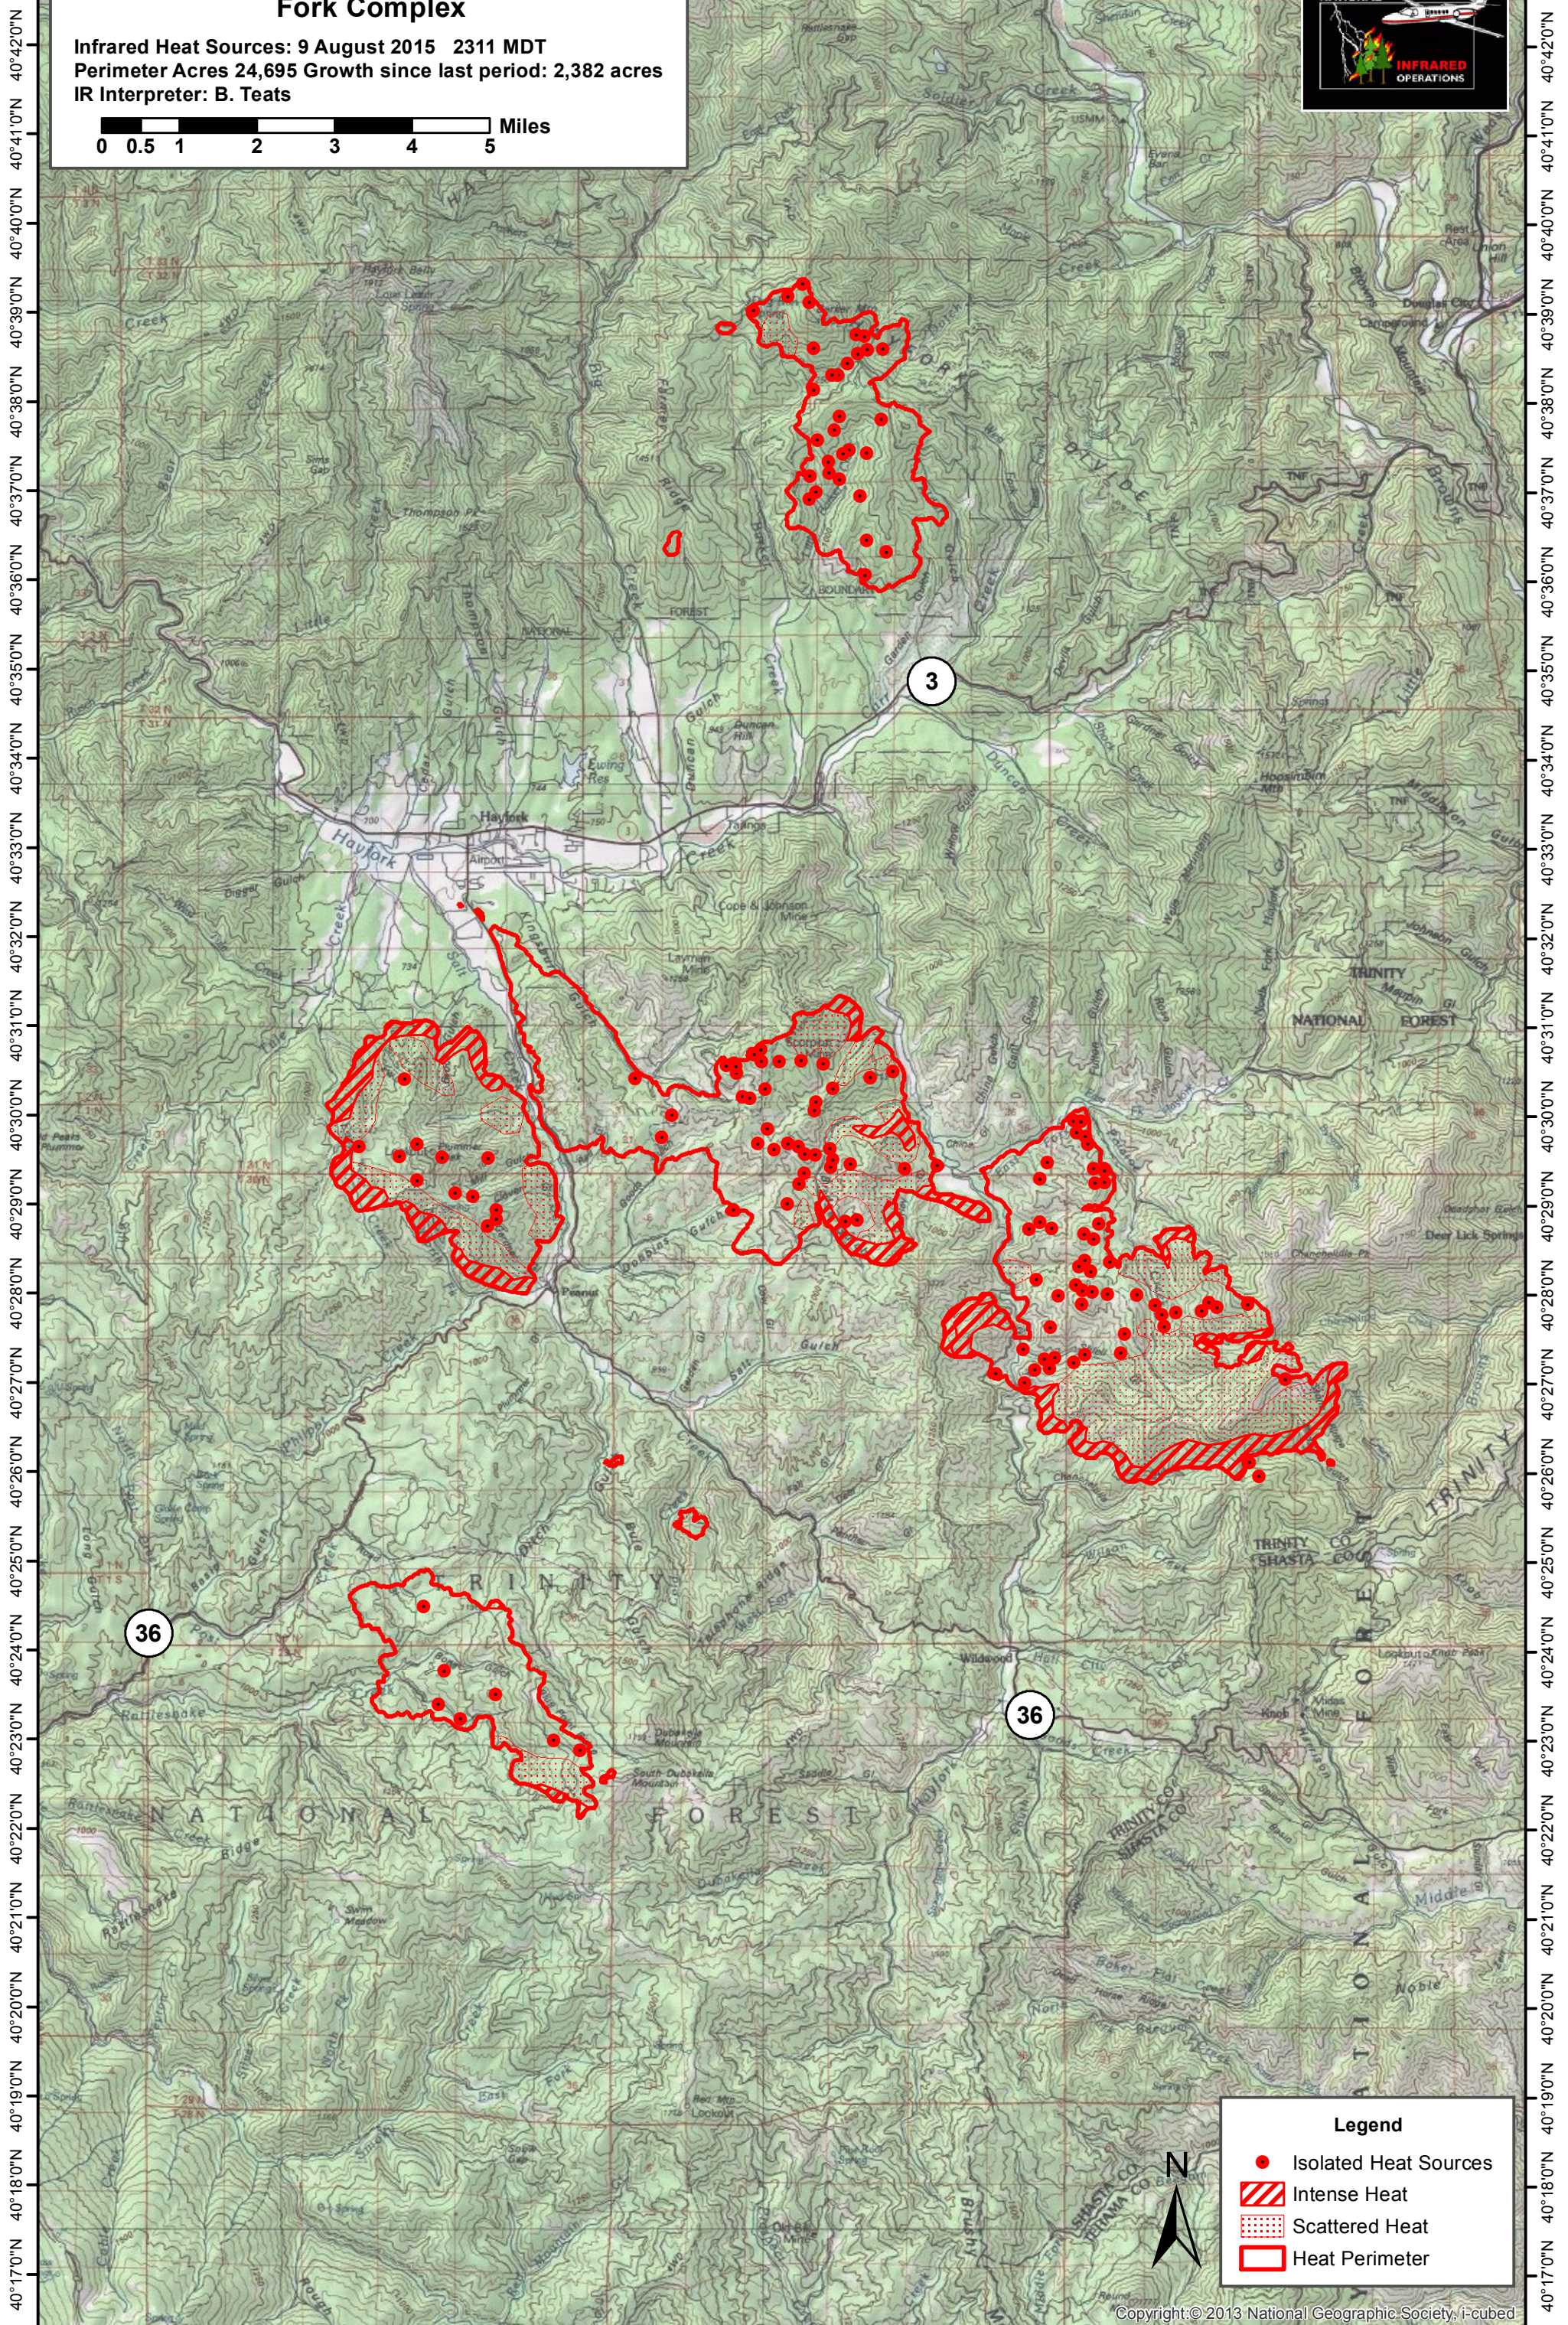

123°16'0"W 123°14'0"W 123°12'0"W 123°10'0"W 123°8'0"W 123°6'0"W 123°4'0"W 123°2'0"W 123°0'0"W 122°58'0"W 122°56'0"W

Fork Complex

Infrared Heat Sources: 9 August 2015 2311 MDT
Perimeter Acres 24,695 Growth since last period: 2,382 acres
IR Interpreter: B. Teats

Legend

- Isolated Heat Sources
- Intense Heat
- Scattered Heat
- Heat Perimeter

123°16'0"W 123°14'0"W 123°12'0"W 123°10'0"W 123°8'0"W 123°6'0"W 123°4'0"W 123°2'0"W 123°0'0"W 122°58'0"W 122°56'0"W