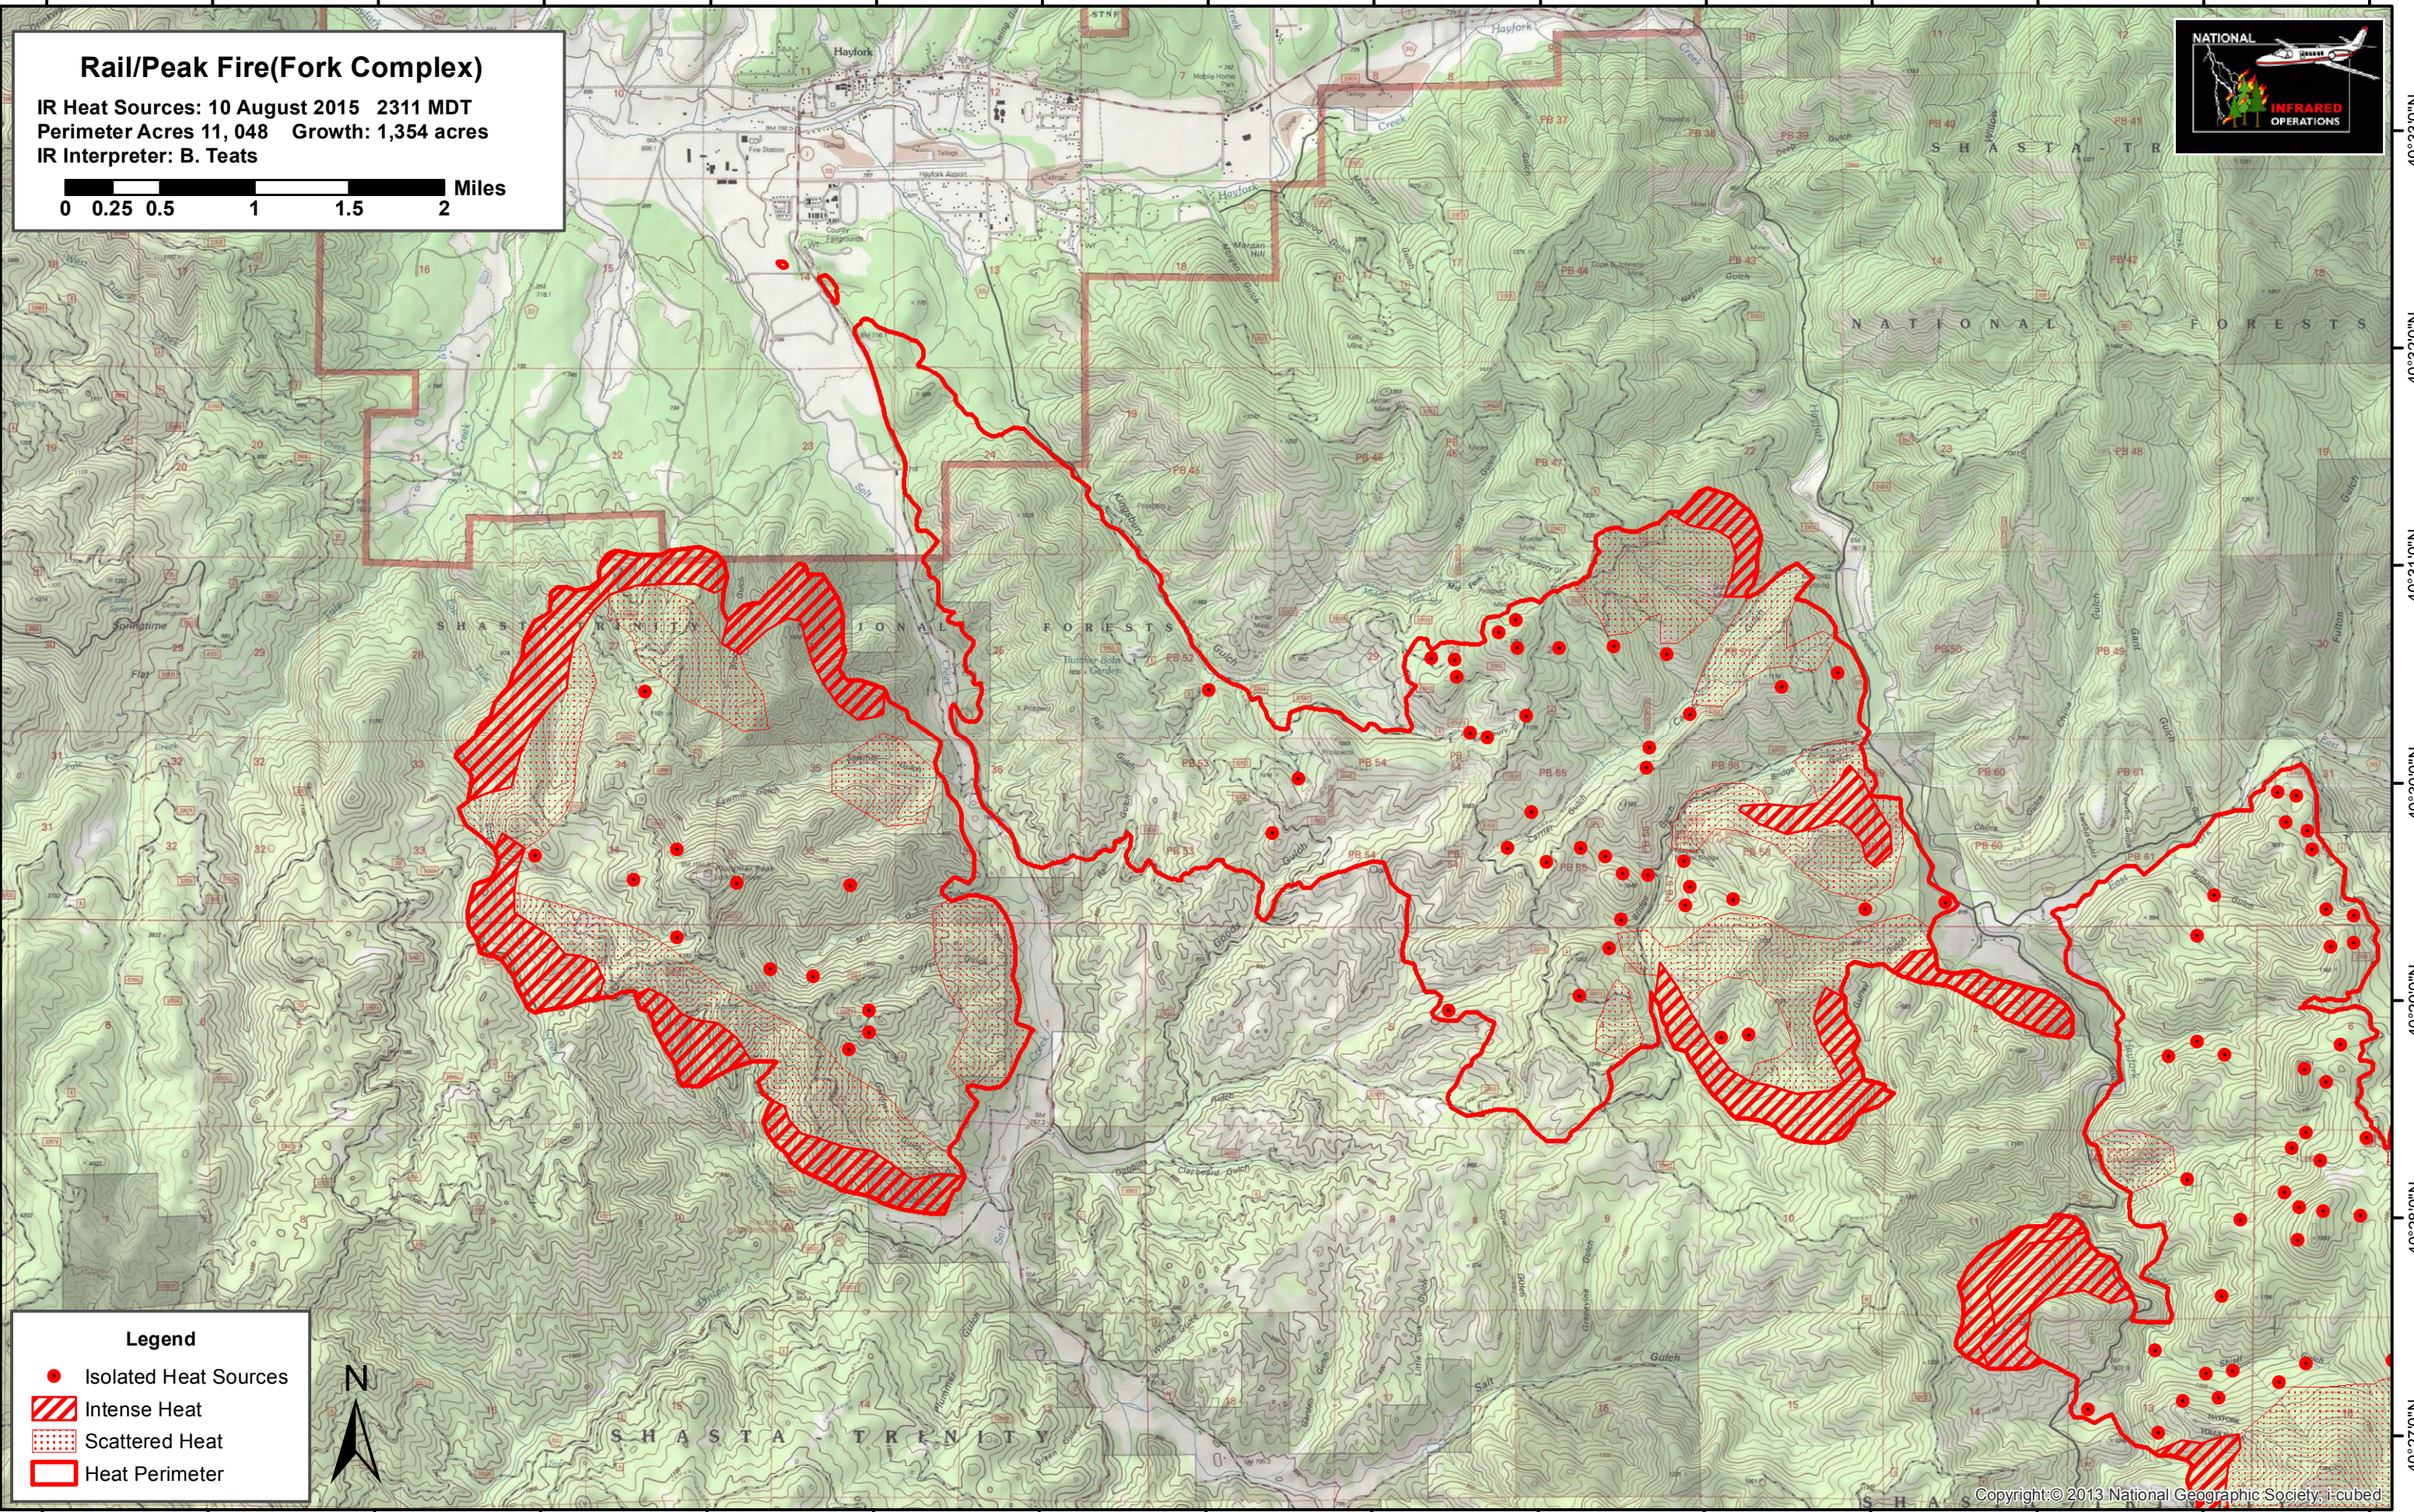

123°16'0"W 123°15'0"W 123°14'0"W 123°13'0"W 123°12'0"W 123°11'0"W 123°10'0"W 123°9'0"W 123°8'0"W 123°7'0"W 123°6'0"W 123°5'0"W 123°4'0"W 123°3'0"W 123°2'0"W

Rail/Peak Fire(Fork Complex)
IR Heat Sources: 10 August 2015 2311 MDT
Perimeter Acres 11, 048 Growth: 1,354 acres
IR Interpreter: B. Teats

0 0.25 0.5 1 1.5 2 Miles

Legend

- Isolated Heat Sources
- ▨ Intense Heat
- ▤ Scattered Heat
- ▭ Heat Perimeter

123°16'0"W 123°15'0"W 123°14'0"W 123°13'0"W 123°12'0"W 123°11'0"W 123°10'0"W 123°9'0"W 123°8'0"W 123°7'0"W 123°6'0"W 123°5'0"W 123°4'0"W 123°3'0"W 123°2'0"W