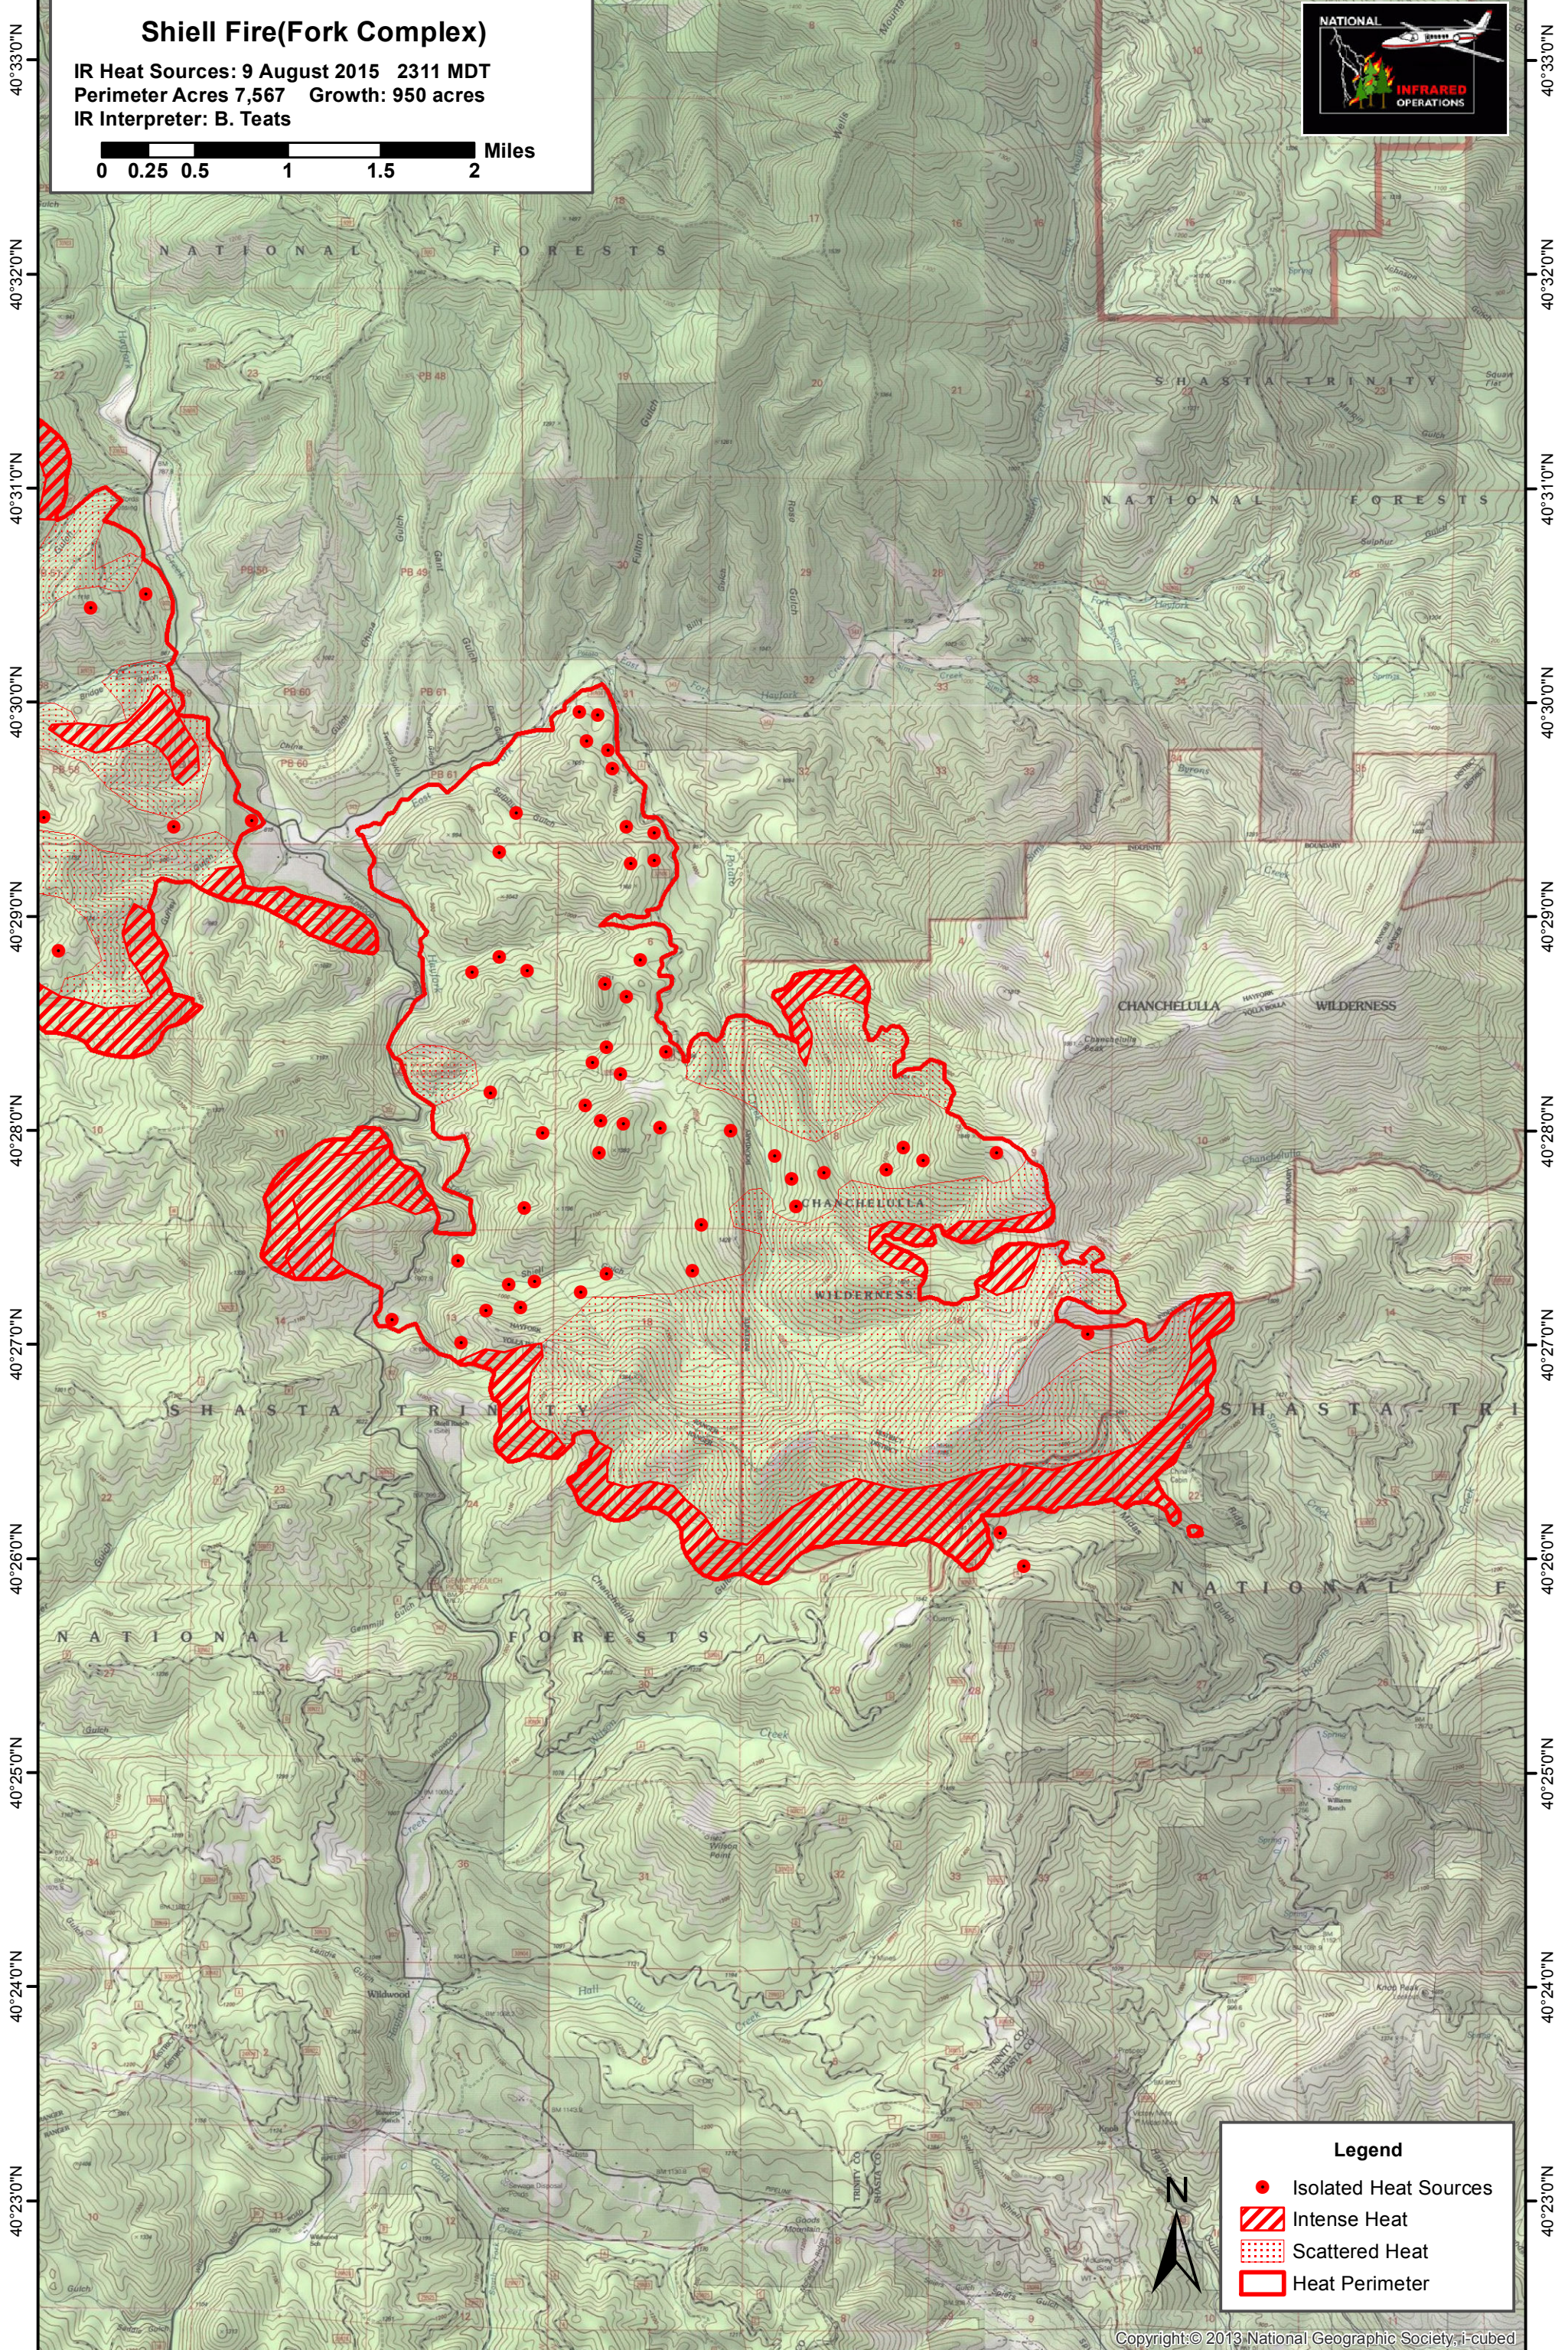

123°5'0"W 123°4'0"W 123°3'0"W 123°2'0"W 123°1'0"W 123°0'0"W 122°59'0"W 122°58'0"W 122°57'0"W

Shiell Fire(Fork Complex)

IR Heat Sources: 9 August 2015 2311 MDT
Perimeter Acres 7,567 Growth: 950 acres
IR Interpreter: B. Teats

Legend

- Isolated Heat Sources
- ▨ Intense Heat
- ▤ Scattered Heat
- ▭ Heat Perimeter

123°5'0"W 123°4'0"W 123°3'0"W 123°2'0"W 123°1'0"W 123°0'0"W 122°59'0"W 122°58'0"W 122°57'0"W