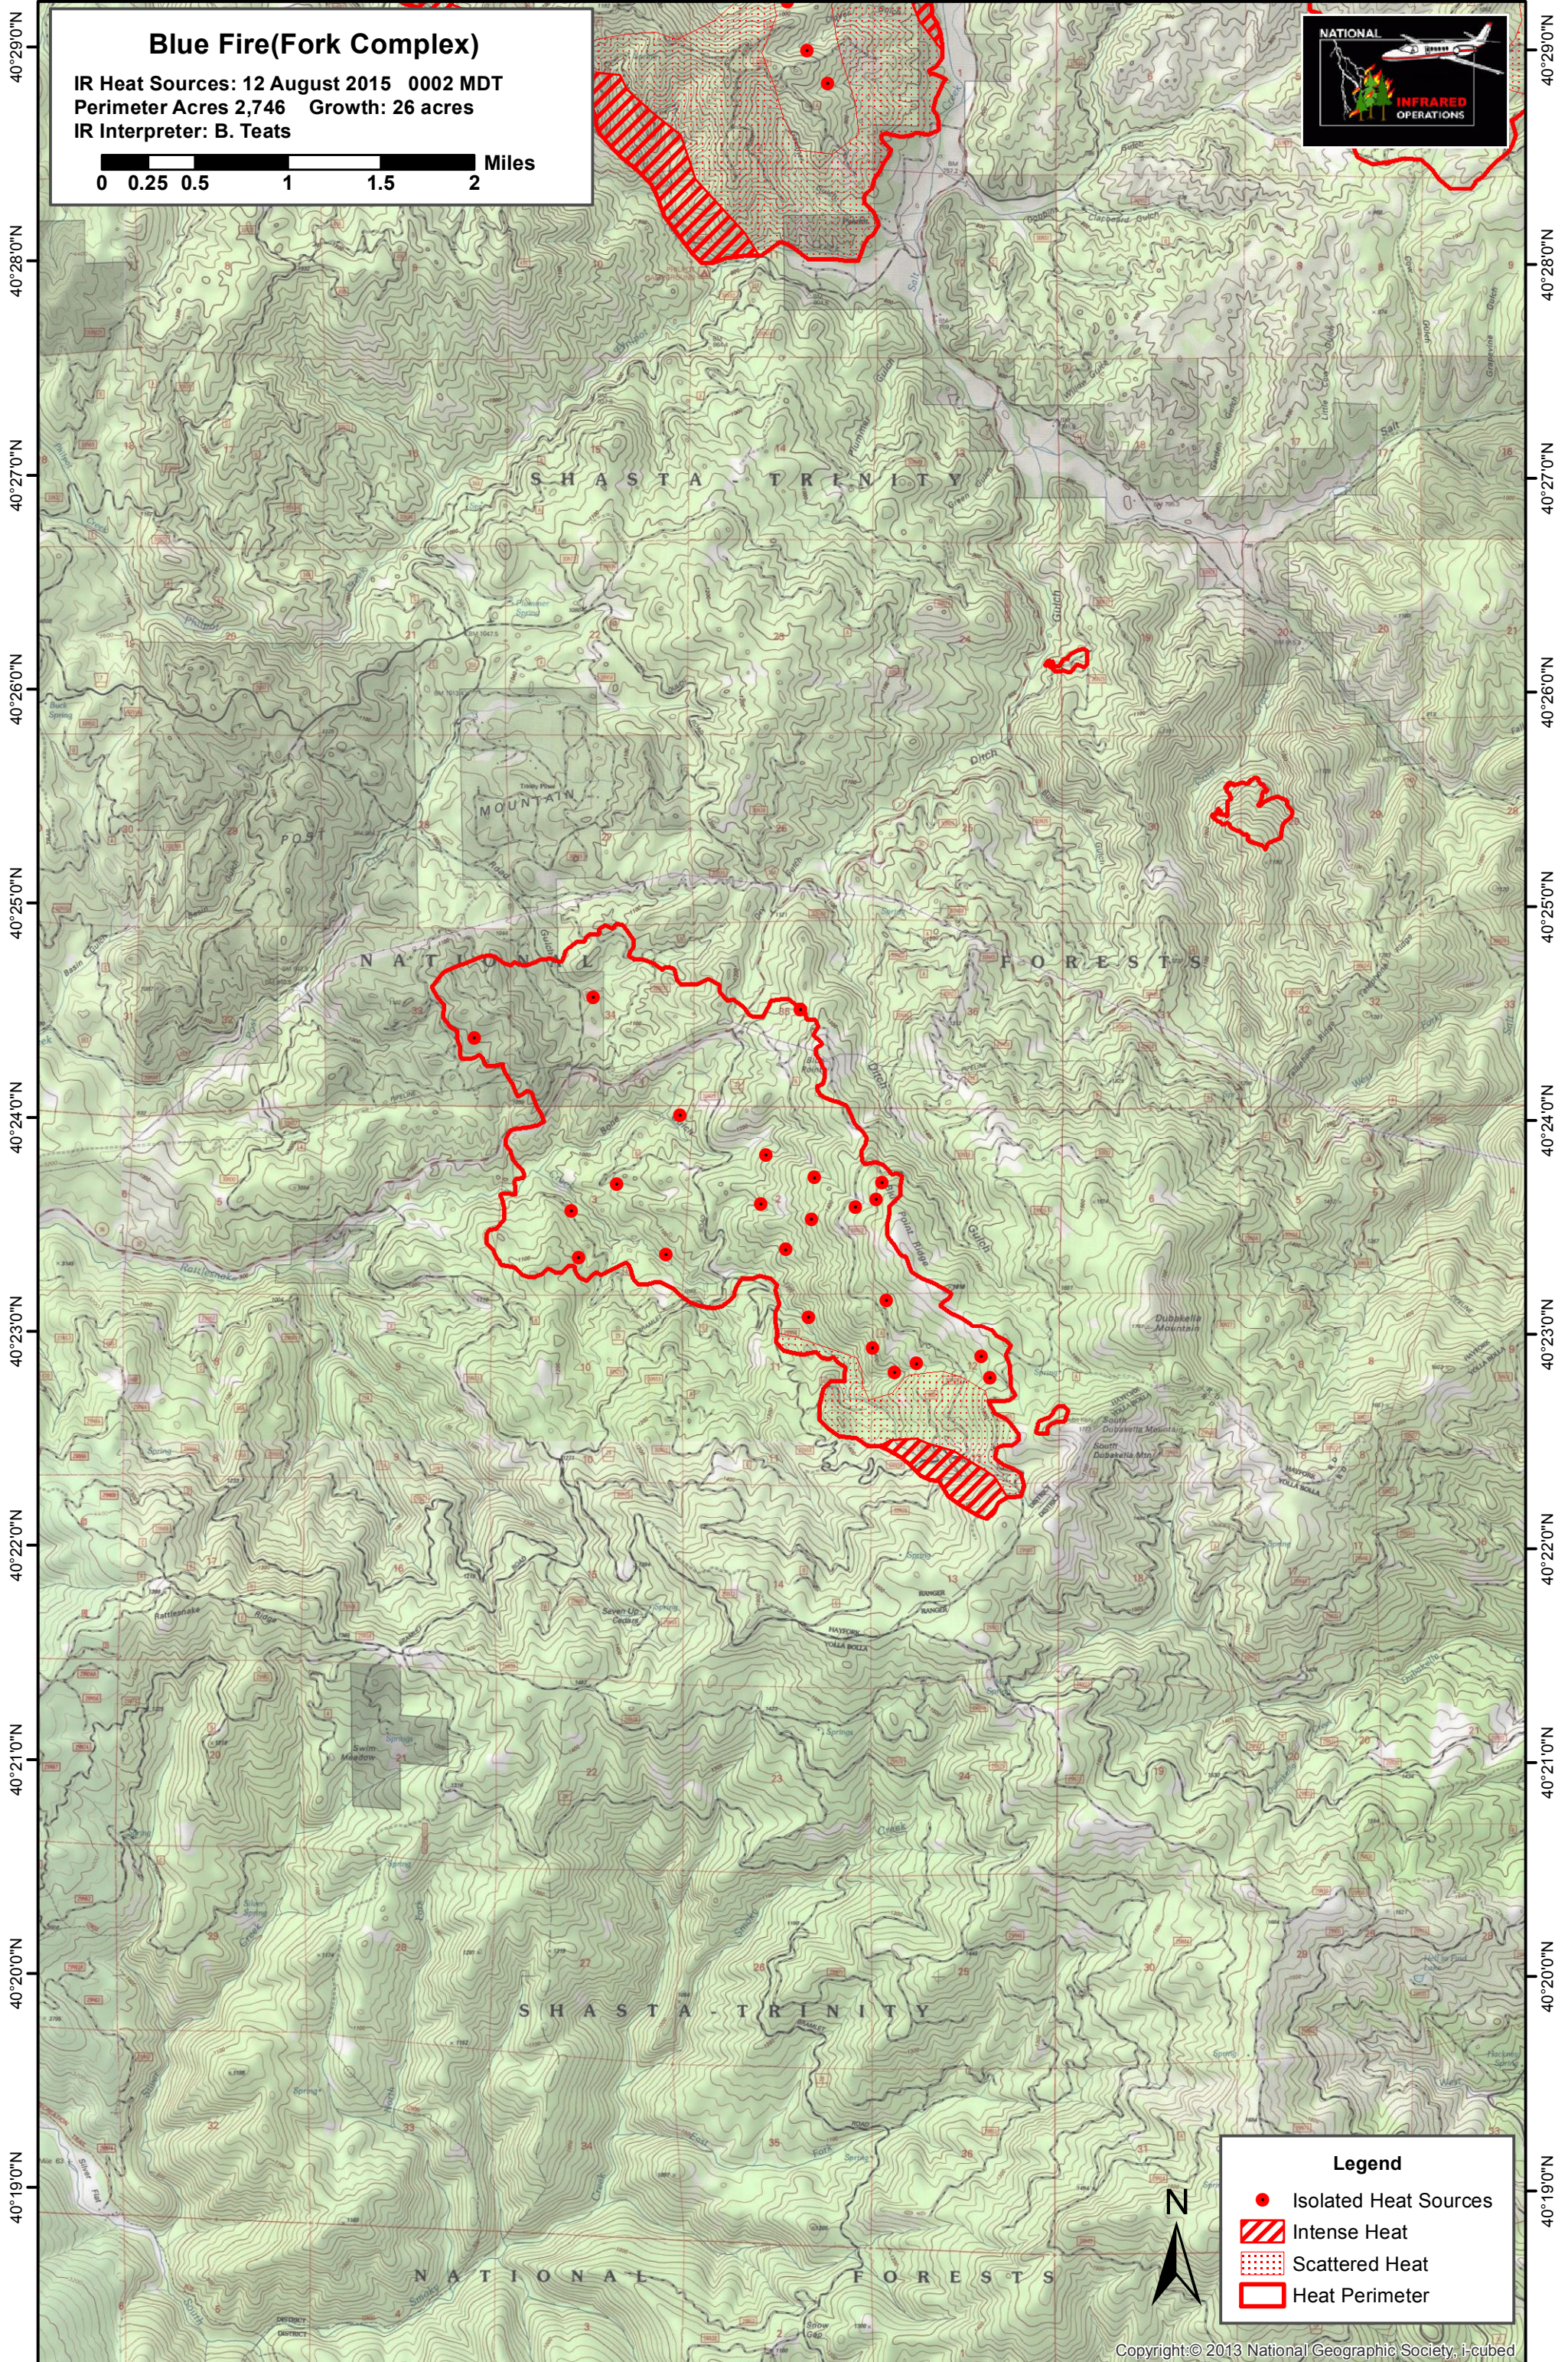

123°15'0"W 123°14'0"W 123°13'0"W 123°12'0"W 123°11'0"W 123°10'0"W 123°9'0"W 123°8'0"W 123°7'0"W

# Blue Fire(Fork Complex)

IR Heat Sources: 12 August 2015 0002 MDT  
Perimeter Acres 2,746 Growth: 26 acres  
IR Interpreter: B. Teats

0 0.25 0.5 1 1.5 2 Miles

**Legend**

- Isolated Heat Sources
- ▨ Intense Heat
- ▤ Scattered Heat
- ▭ Heat Perimeter