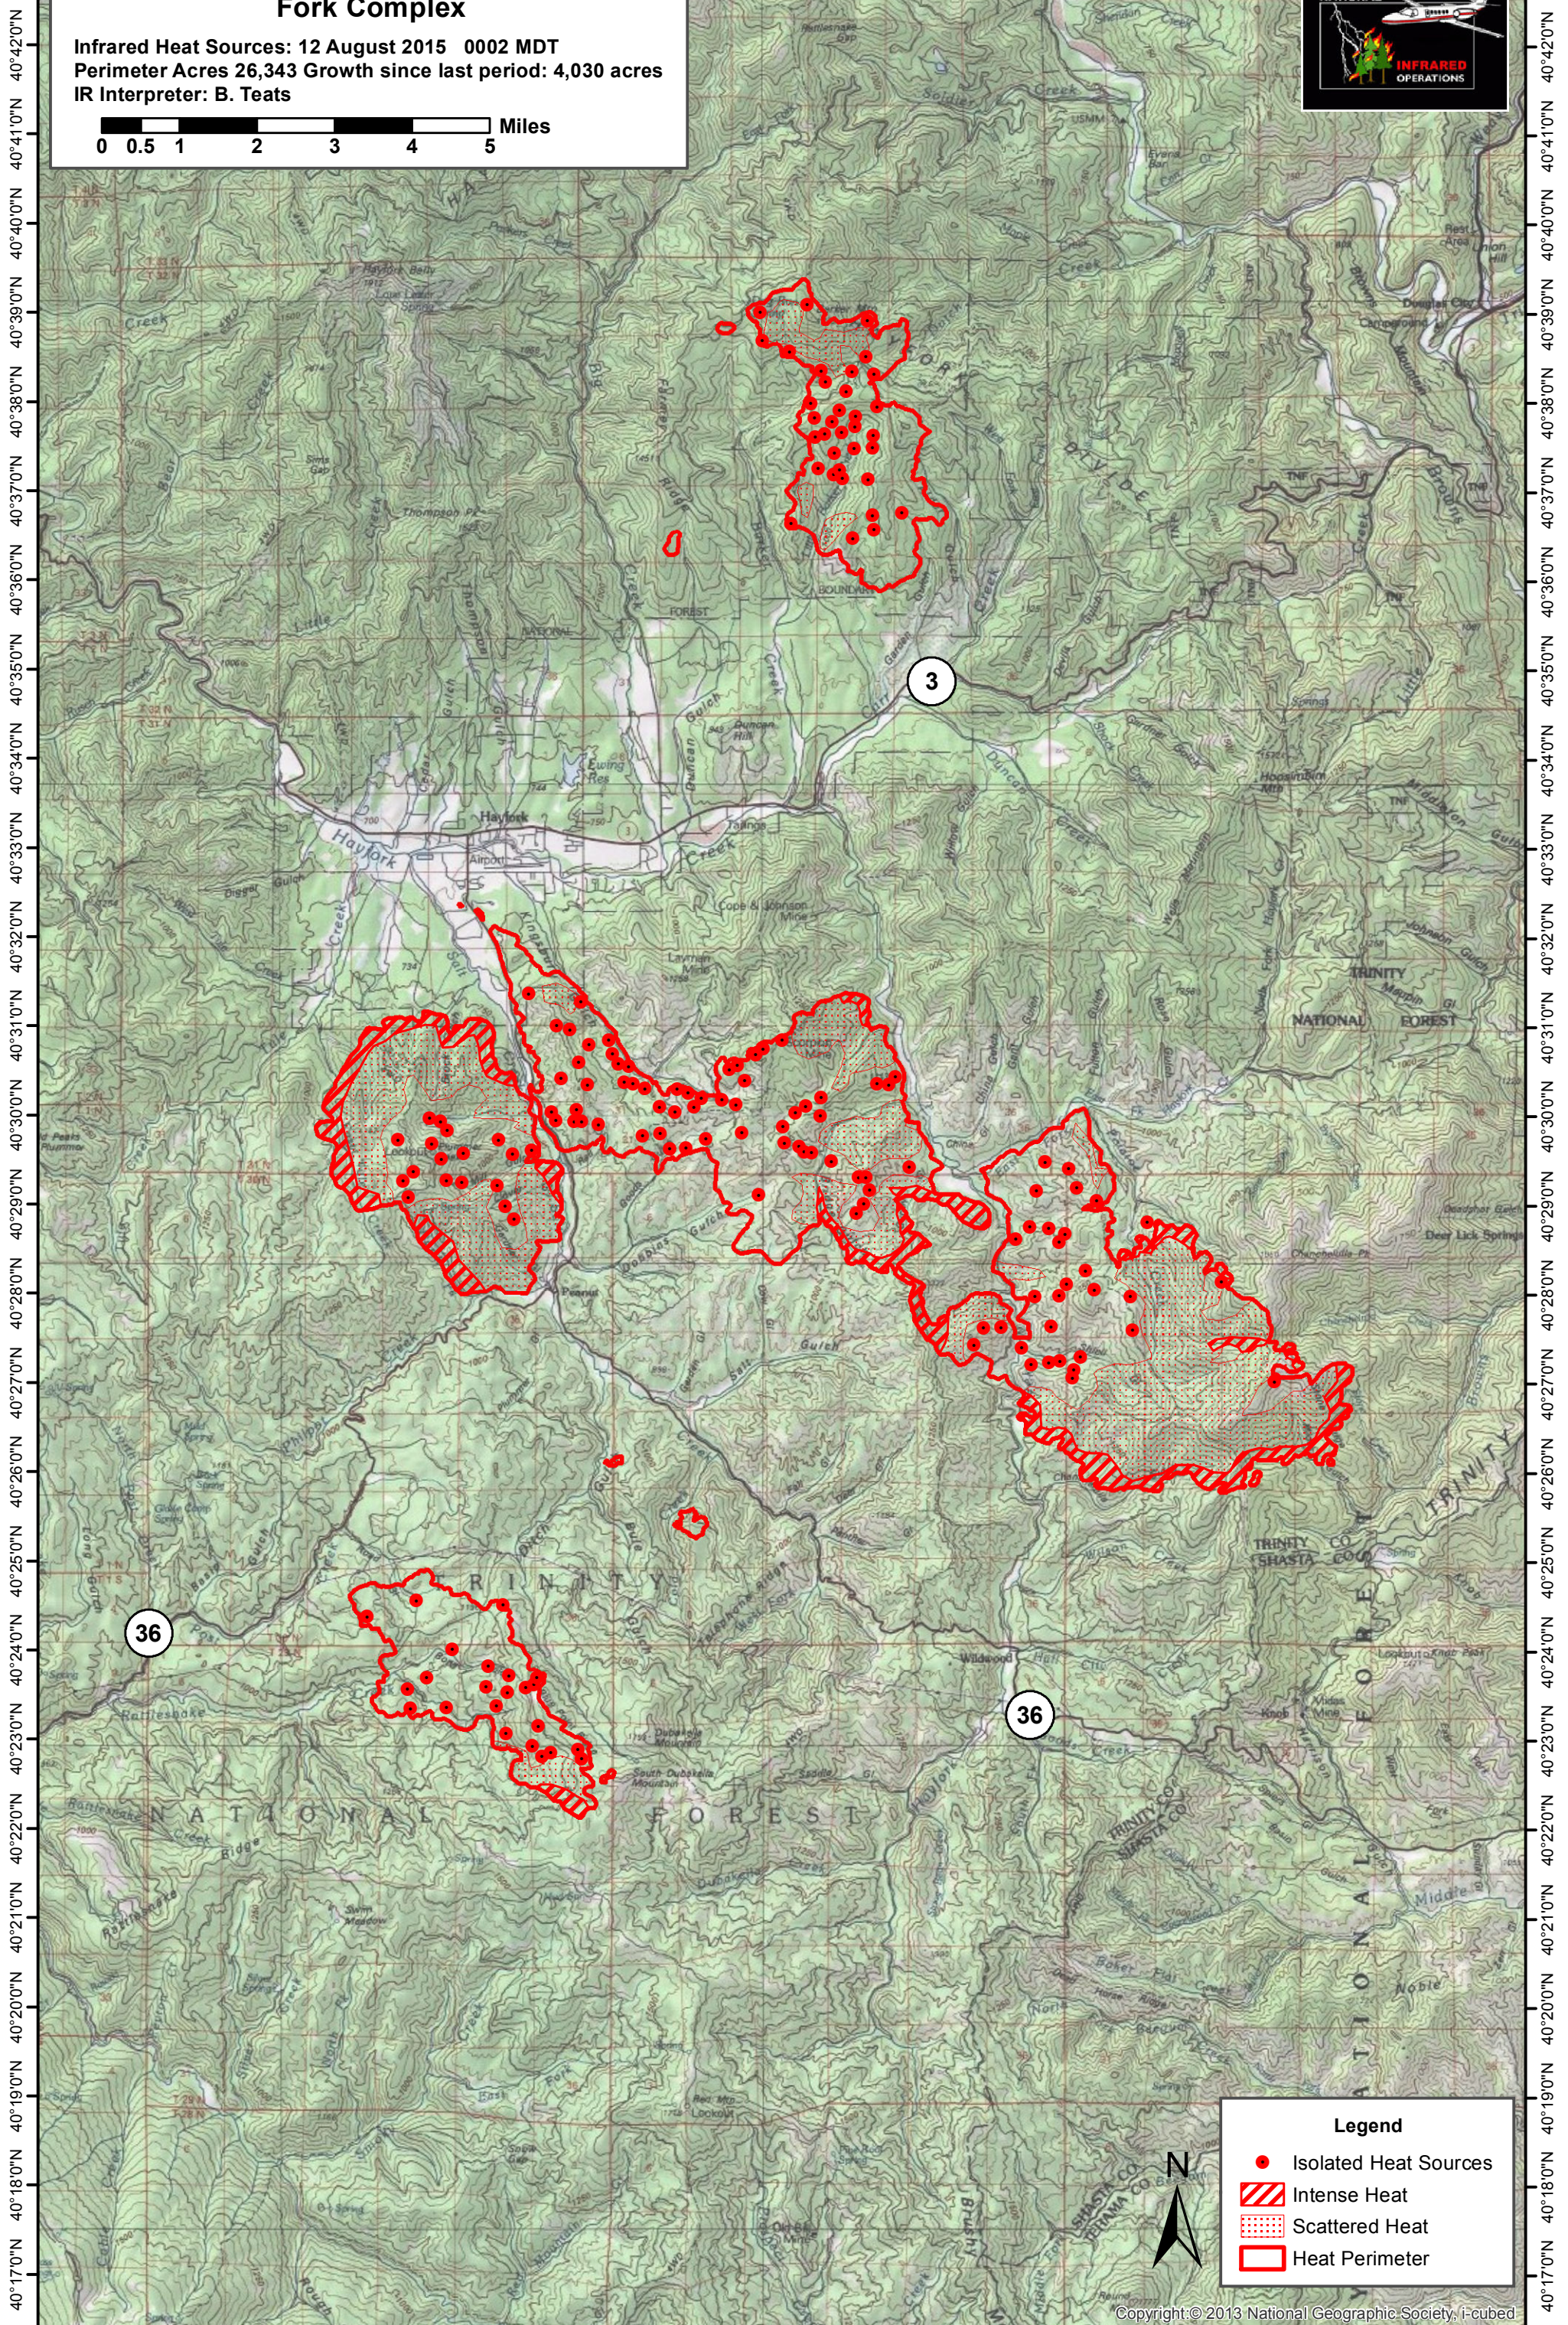

123°16'0"W 123°14'0"W 123°12'0"W 123°10'0"W 123°8'0"W 123°6'0"W 123°4'0"W 123°2'0"W 123°0'0"W 122°58'0"W 122°56'0"W

# Fork Complex

Infrared Heat Sources: 12 August 2015 0002 MDT  
Perimeter Acres 26,343 Growth since last period: 4,030 acres  
IR Interpreter: B. Teats

**Legend**

- Isolated Heat Sources
- Intense Heat
- Scattered Heat
- Heat Perimeter