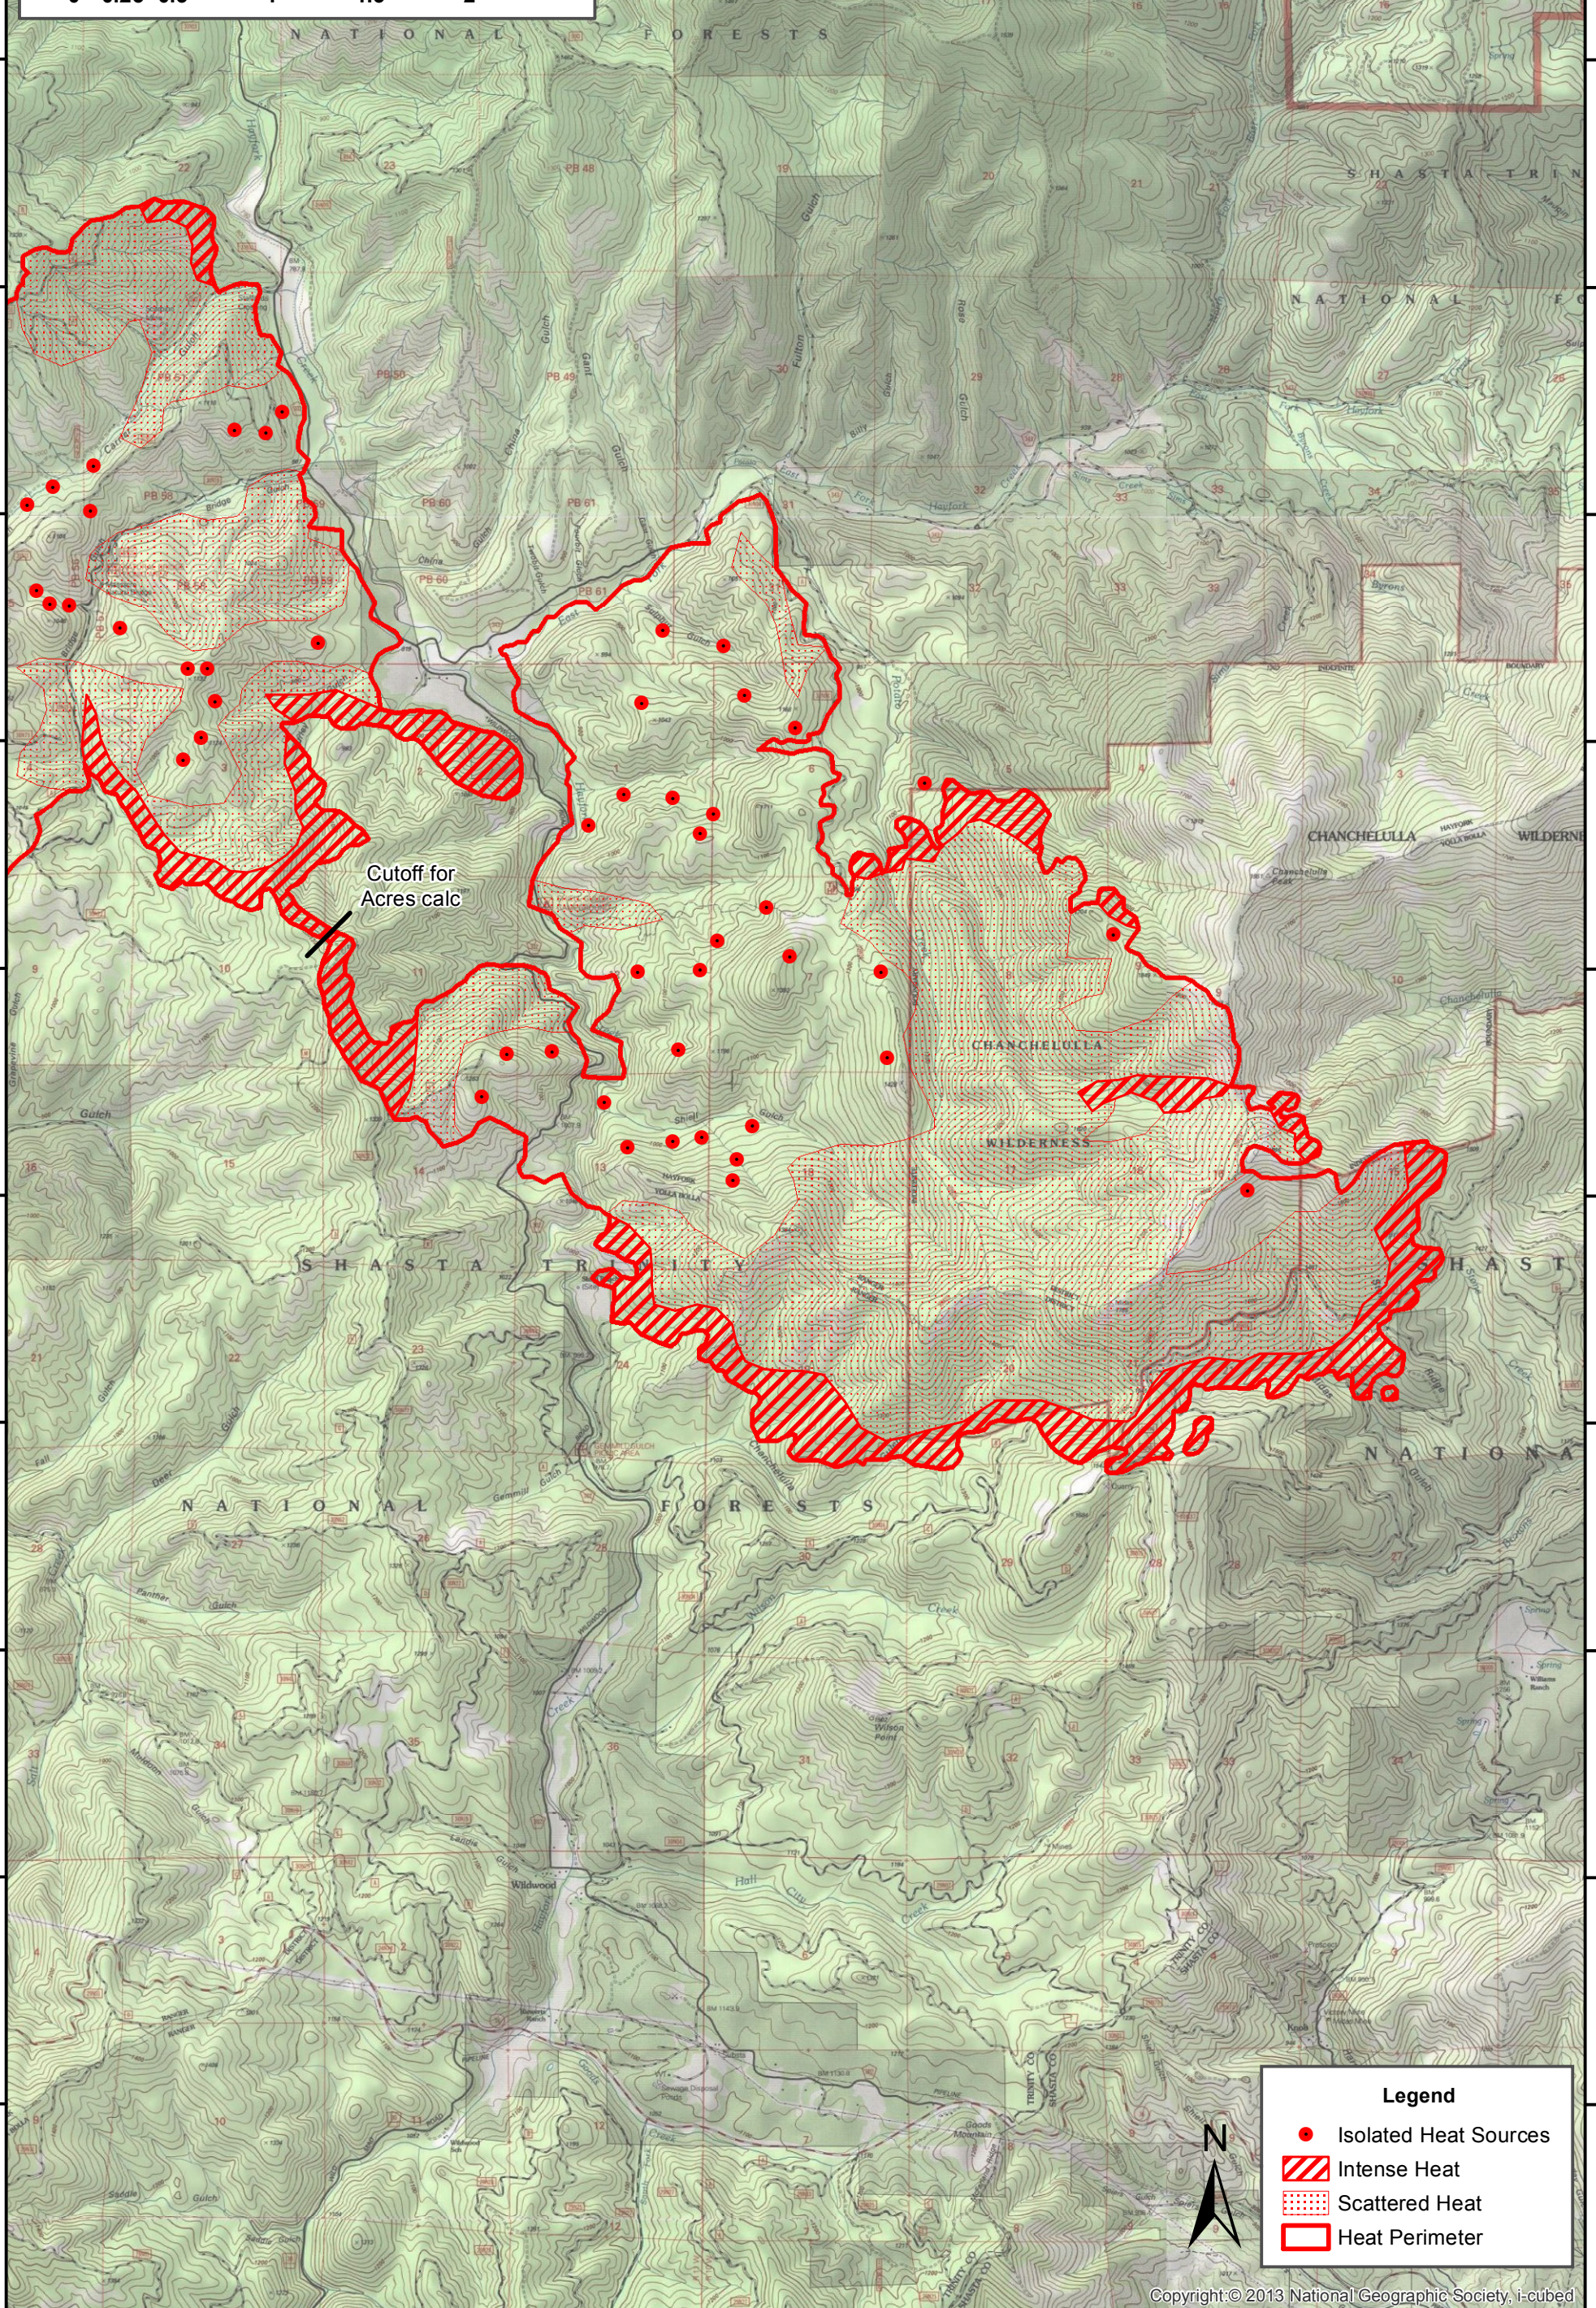

123°6'0"W 123°5'0"W 123°4'0"W 123°3'0"W 123°2'0"W 123°1'0"W 123°0'0"W 122°59'0"W 122°58'0"W

40°33'0"N
40°32'0"N
40°31'0"N
40°30'0"N
40°29'0"N
40°28'0"N
40°27'0"N
40°26'0"N
40°25'0"N
40°24'0"N
40°23'0"N

Shield Fire(Fork Complex)

IR Heat Sources: 12 August 2015 0002 MDT
Perimeter Acres 8,431 Growth: 864 acres
IR Interpreter: B. Teats

Cutoff for Acres calc

Legend

- Isolated Heat Sources
- ▨ Intense Heat
- ▤ Scattered Heat
- ▭ Heat Perimeter

123°6'0"W 123°5'0"W 123°4'0"W 123°3'0"W 123°2'0"W 123°1'0"W 123°0'0"W 122°59'0"W 122°58'0"W